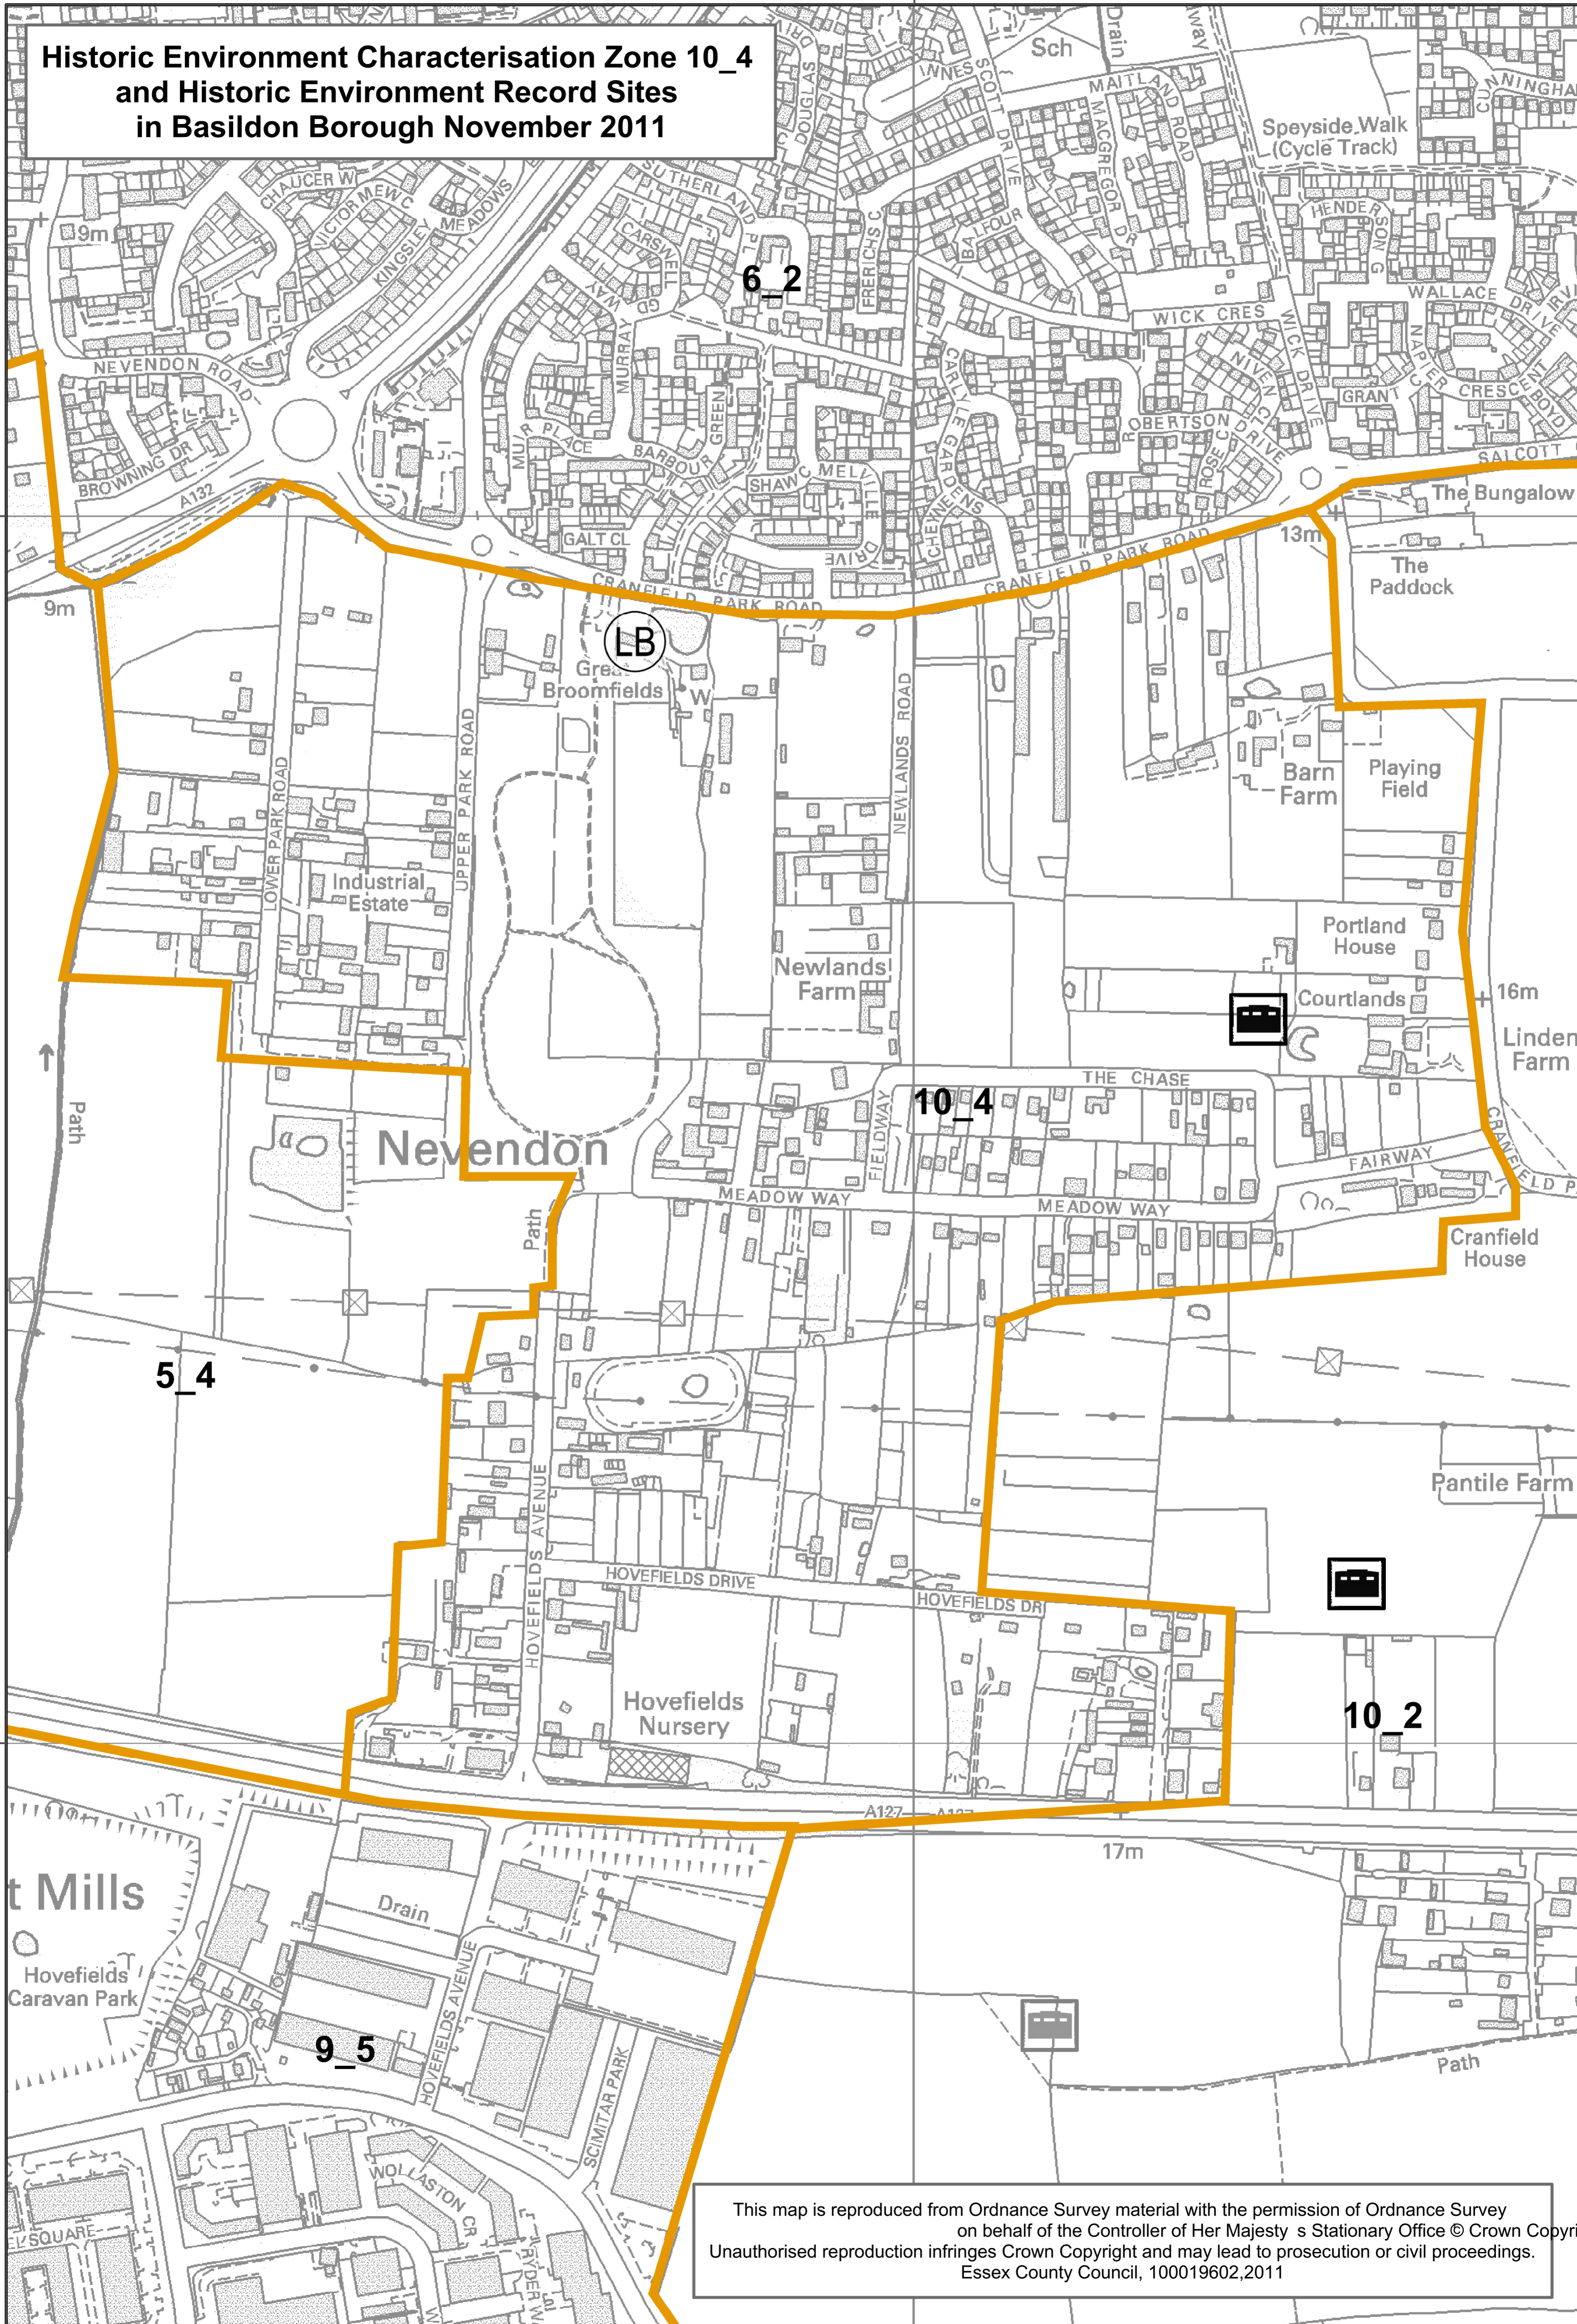

575000

576000

**Historic Environment Characterisation Zone 10_1
and Historic Environment Record Sites
in Basildon Borough November 2011**

This map is reproduced from Ordnance Survey material with the permission of Ordnance Survey on behalf of the Controller of Her Majesty's Stationary Office © Crown Copyright. Unauthorised reproduction infringes Crown Copyright and may lead to prosecution or civil proceedings. Essex County Council, 100019602,2011

575000

576000

577000

578000

**Historic Environment Characterisation Zone 10_2
and Historic Environment Record Sites
in Basildon Borough November 2011**

This map is reproduced from Ordnance Survey material with the permission of Ordnance Survey on behalf of the Controller of Her Majesty's Stationary Office © Crown Copyright. Unauthorised reproduction infringes Crown Copyright and may lead to prosecution or civil proceedings. Essex County Council, 100019602,2011

192000

188000

189000

190000

191000

192000

Historic Environment Characterisation Zone 10_3 and Historic Environment Record Sites in Basildon Borough November 2011

This map is reproduced from Ordnance Survey material with the permission of Ordnance Survey on behalf of the Controller of Her Majesty's Stationary Office © Crown Copyright. Unauthorised reproduction infringes Crown Copyright and may lead to prosecution or civil proceedings. Essex County Council, 100019602,2011

**Historic Environment Characterisation Zone 10_4
and Historic Environment Record Sites
in Basildon Borough November 2011**

192000

192000

191000

191000

This map is reproduced from Ordnance Survey material with the permission of Ordnance Survey on behalf of the Controller of Her Majesty's Stationary Office © Crown Copyright. Unauthorised reproduction infringes Crown Copyright and may lead to prosecution or civil proceedings. Essex County Council, 100019602,2011