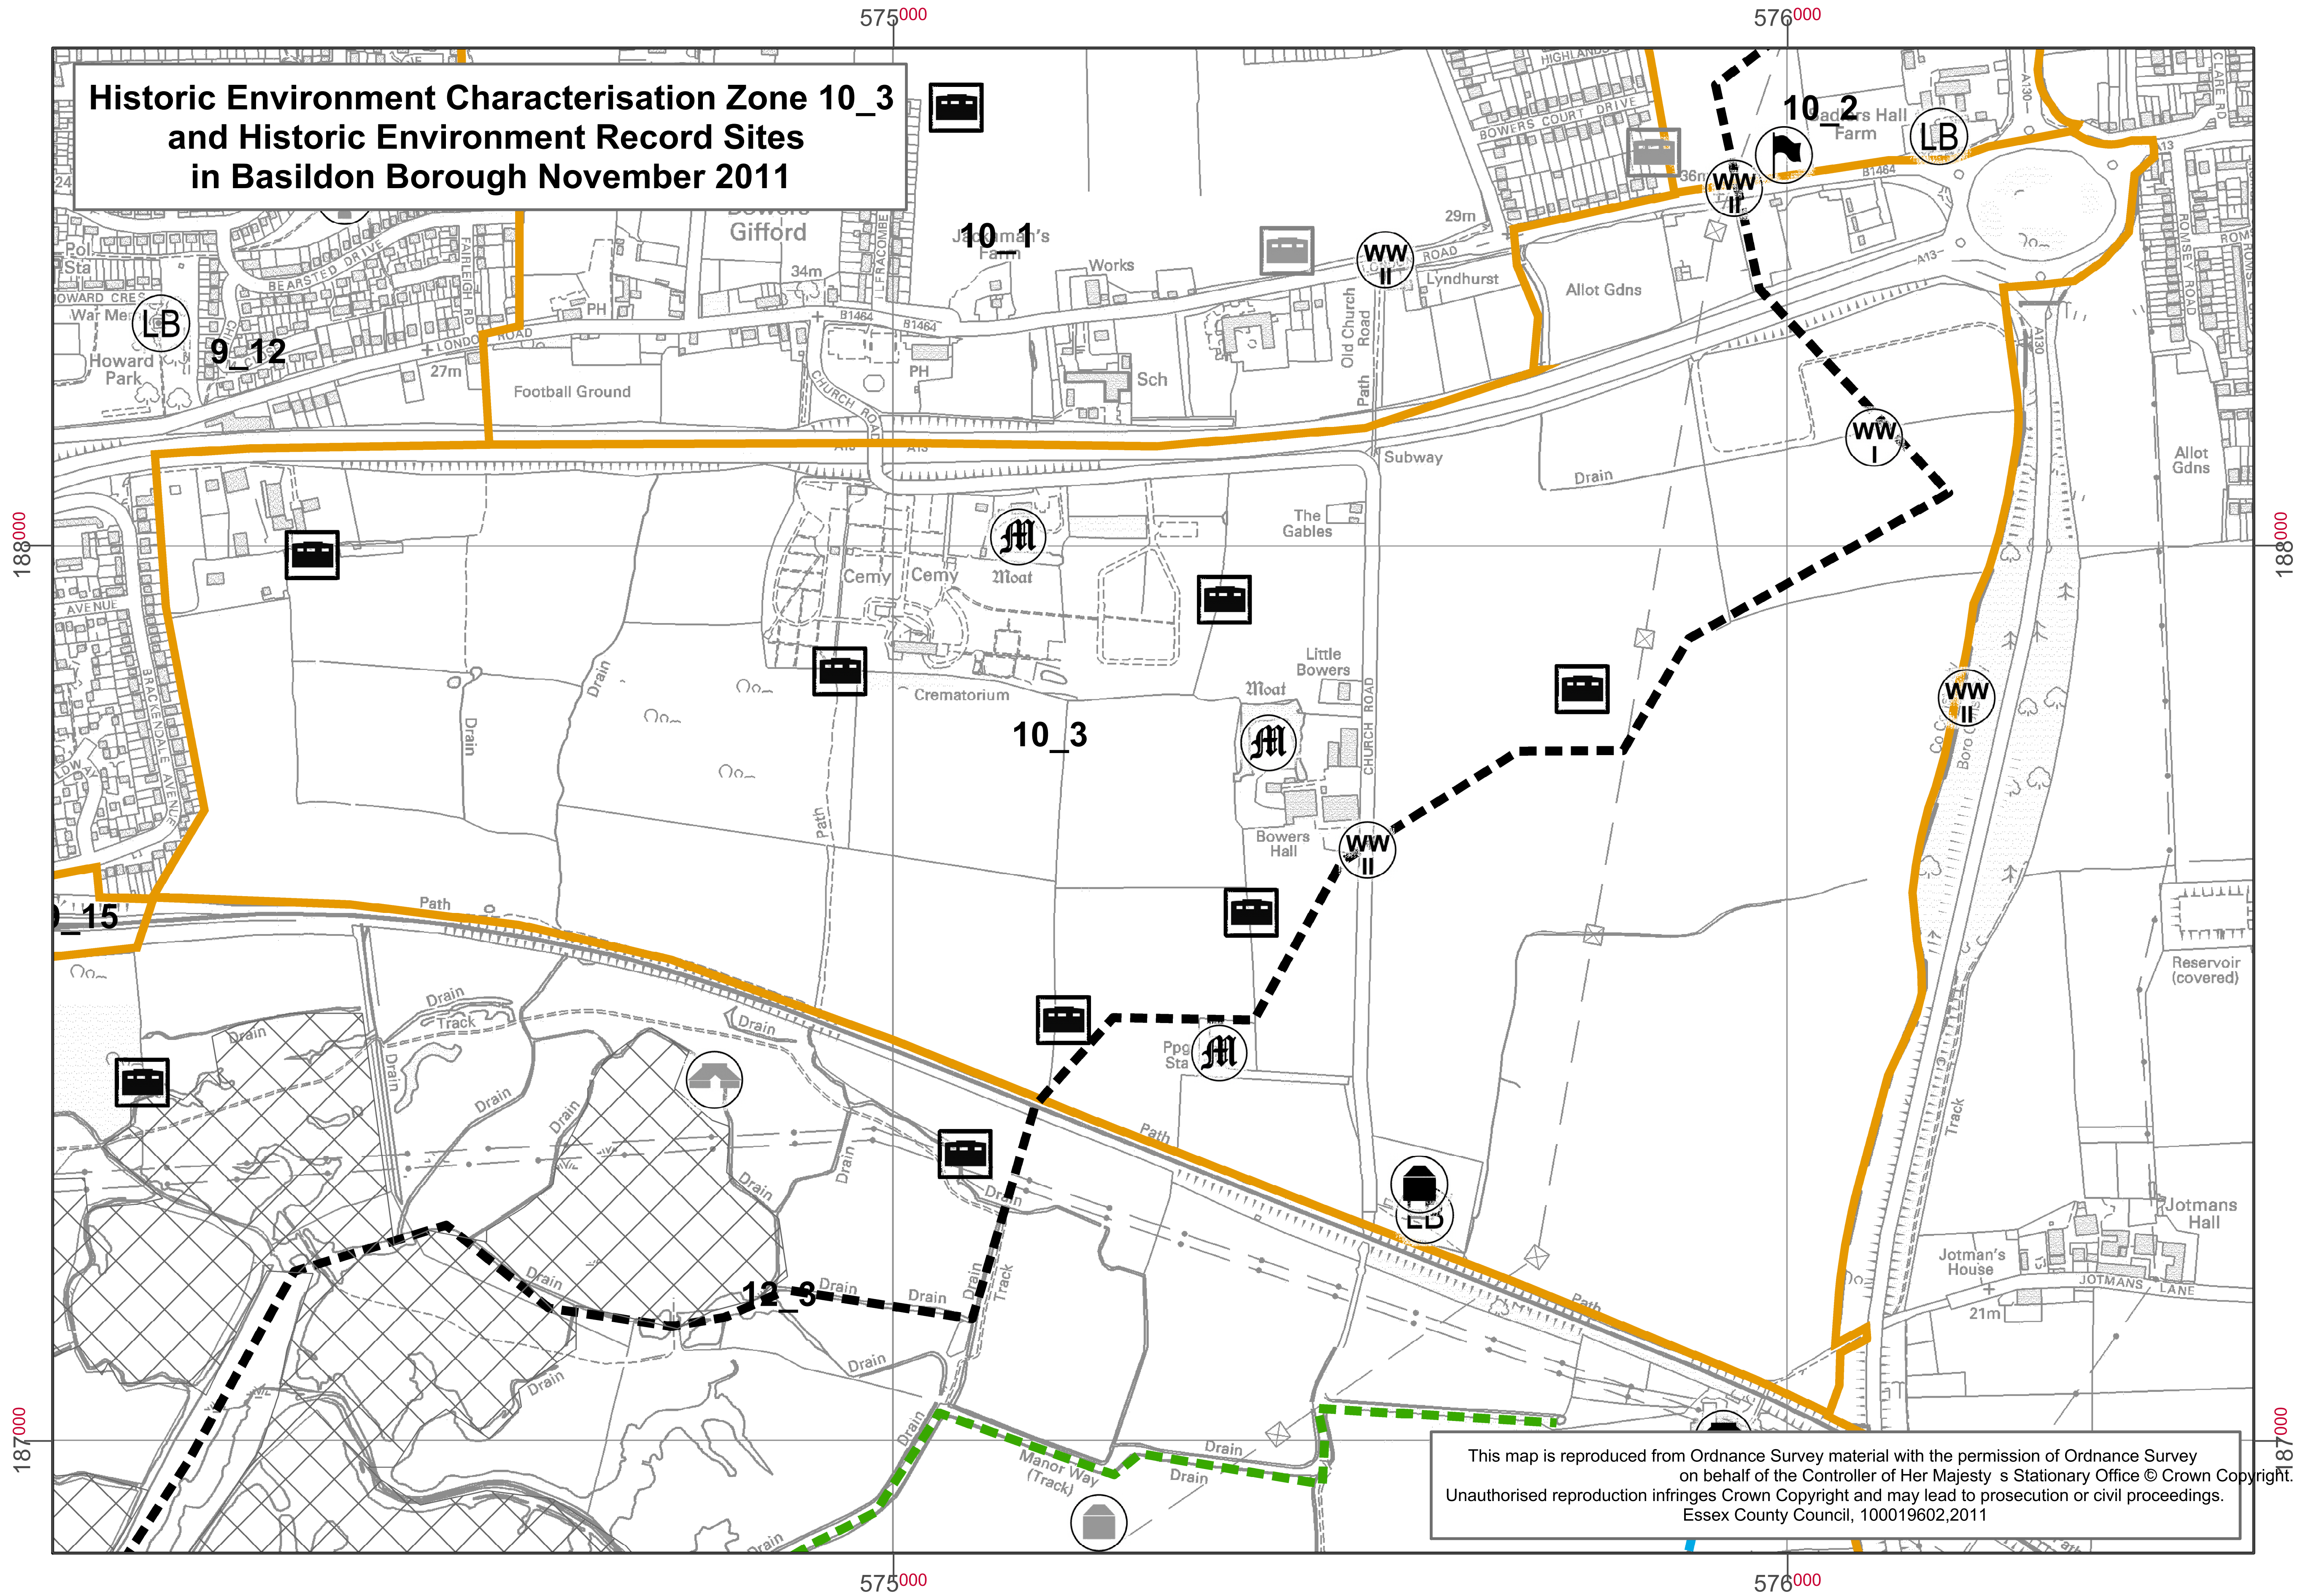

575000

576000

**Historic Environment Characterisation Zone 10_1
and Historic Environment Record Sites
in Basildon Borough November 2011**

This map is reproduced from Ordnance Survey material with the permission of Ordnance Survey on behalf of the Controller of Her Majesty's Stationary Office © Crown Copyright. Unauthorised reproduction infringes Crown Copyright and may lead to prosecution or civil proceedings. Essex County Council, 100019602,2011

575000

576000

577000

578000

**Historic Environment Characterisation Zone 10_2
and Historic Environment Record Sites
in Basildon Borough November 2011**

This map is reproduced from Ordnance Survey material with the permission of Ordnance Survey on behalf of the Controller of Her Majesty's Stationary Office © Crown Copyright. Unauthorised reproduction infringes Crown Copyright and may lead to prosecution or civil proceedings. Essex County Council, 100019602,2011

192000

188000

189000

190000

191000

192000

Historic Environment Characterisation Zone 10_3 and Historic Environment Record Sites in Basildon Borough November 2011

This map is reproduced from Ordnance Survey material with the permission of Ordnance Survey on behalf of the Controller of Her Majesty's Stationary Office © Crown Copyright. Unauthorised reproduction infringes Crown Copyright and may lead to prosecution or civil proceedings. Essex County Council, 100019602,2011