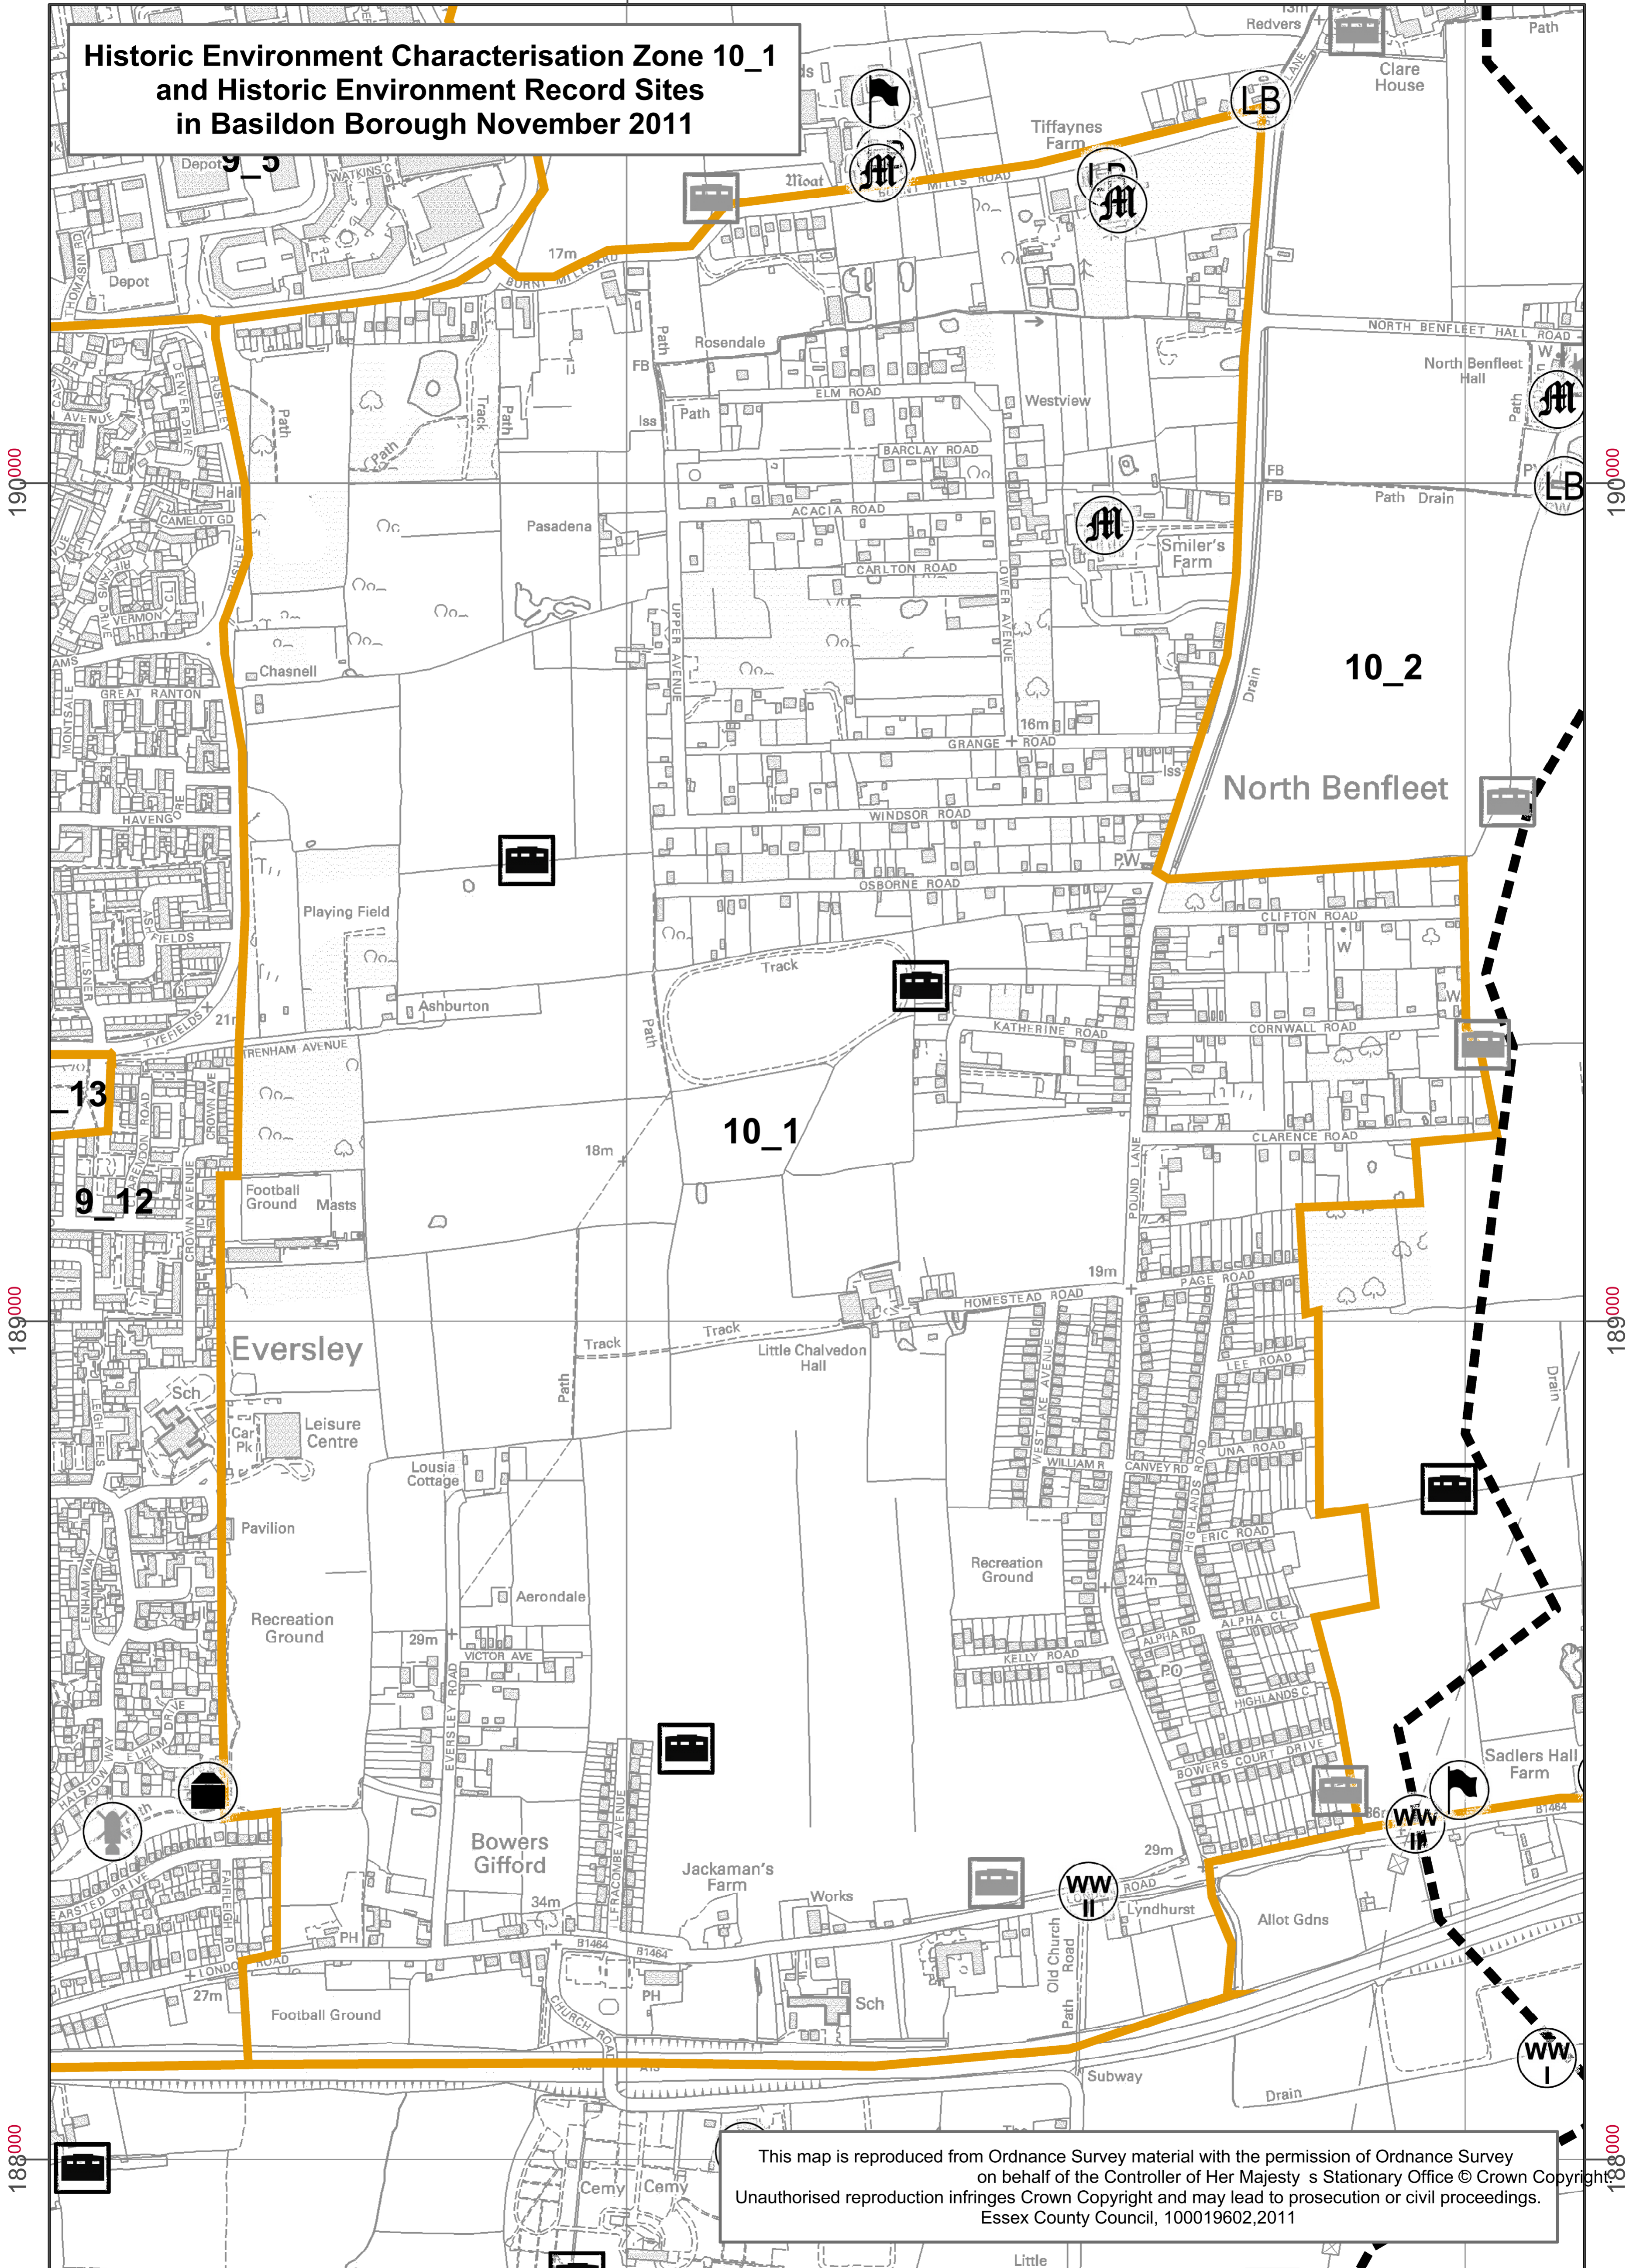

575000

576000

**Historic Environment Characterisation Zone 10_1
and Historic Environment Record Sites
in Basildon Borough November 2011**

This map is reproduced from Ordnance Survey material with the permission of Ordnance Survey on behalf of the Controller of Her Majesty's Stationary Office © Crown Copyright. Unauthorised reproduction infringes Crown Copyright and may lead to prosecution or civil proceedings. Essex County Council, 100019602,2011

575000

576000

190000

190000

189000

189000

188000

188000

575000

576000

577000

578000

**Historic Environment Characterisation Zone 10_2
and Historic Environment Record Sites
in Basildon Borough November 2011**

This map is reproduced from Ordnance Survey material with the permission of Ordnance Survey on behalf of the Controller of Her Majesty's Stationary Office © Crown Copyright. Unauthorised reproduction infringes Crown Copyright and may lead to prosecution or civil proceedings. Essex County Council, 100019602,2011

192000

188000

189000

190000

191000

192000

Historic Environment Characterisation Zone 10_3 and Historic Environment Record Sites in Basildon Borough November 2011

This map is reproduced from Ordnance Survey material with the permission of Ordnance Survey on behalf of the Controller of Her Majesty's Stationary Office © Crown Copyright. Unauthorised reproduction infringes Crown Copyright and may lead to prosecution or civil proceedings. Essex County Council, 100019602,2011