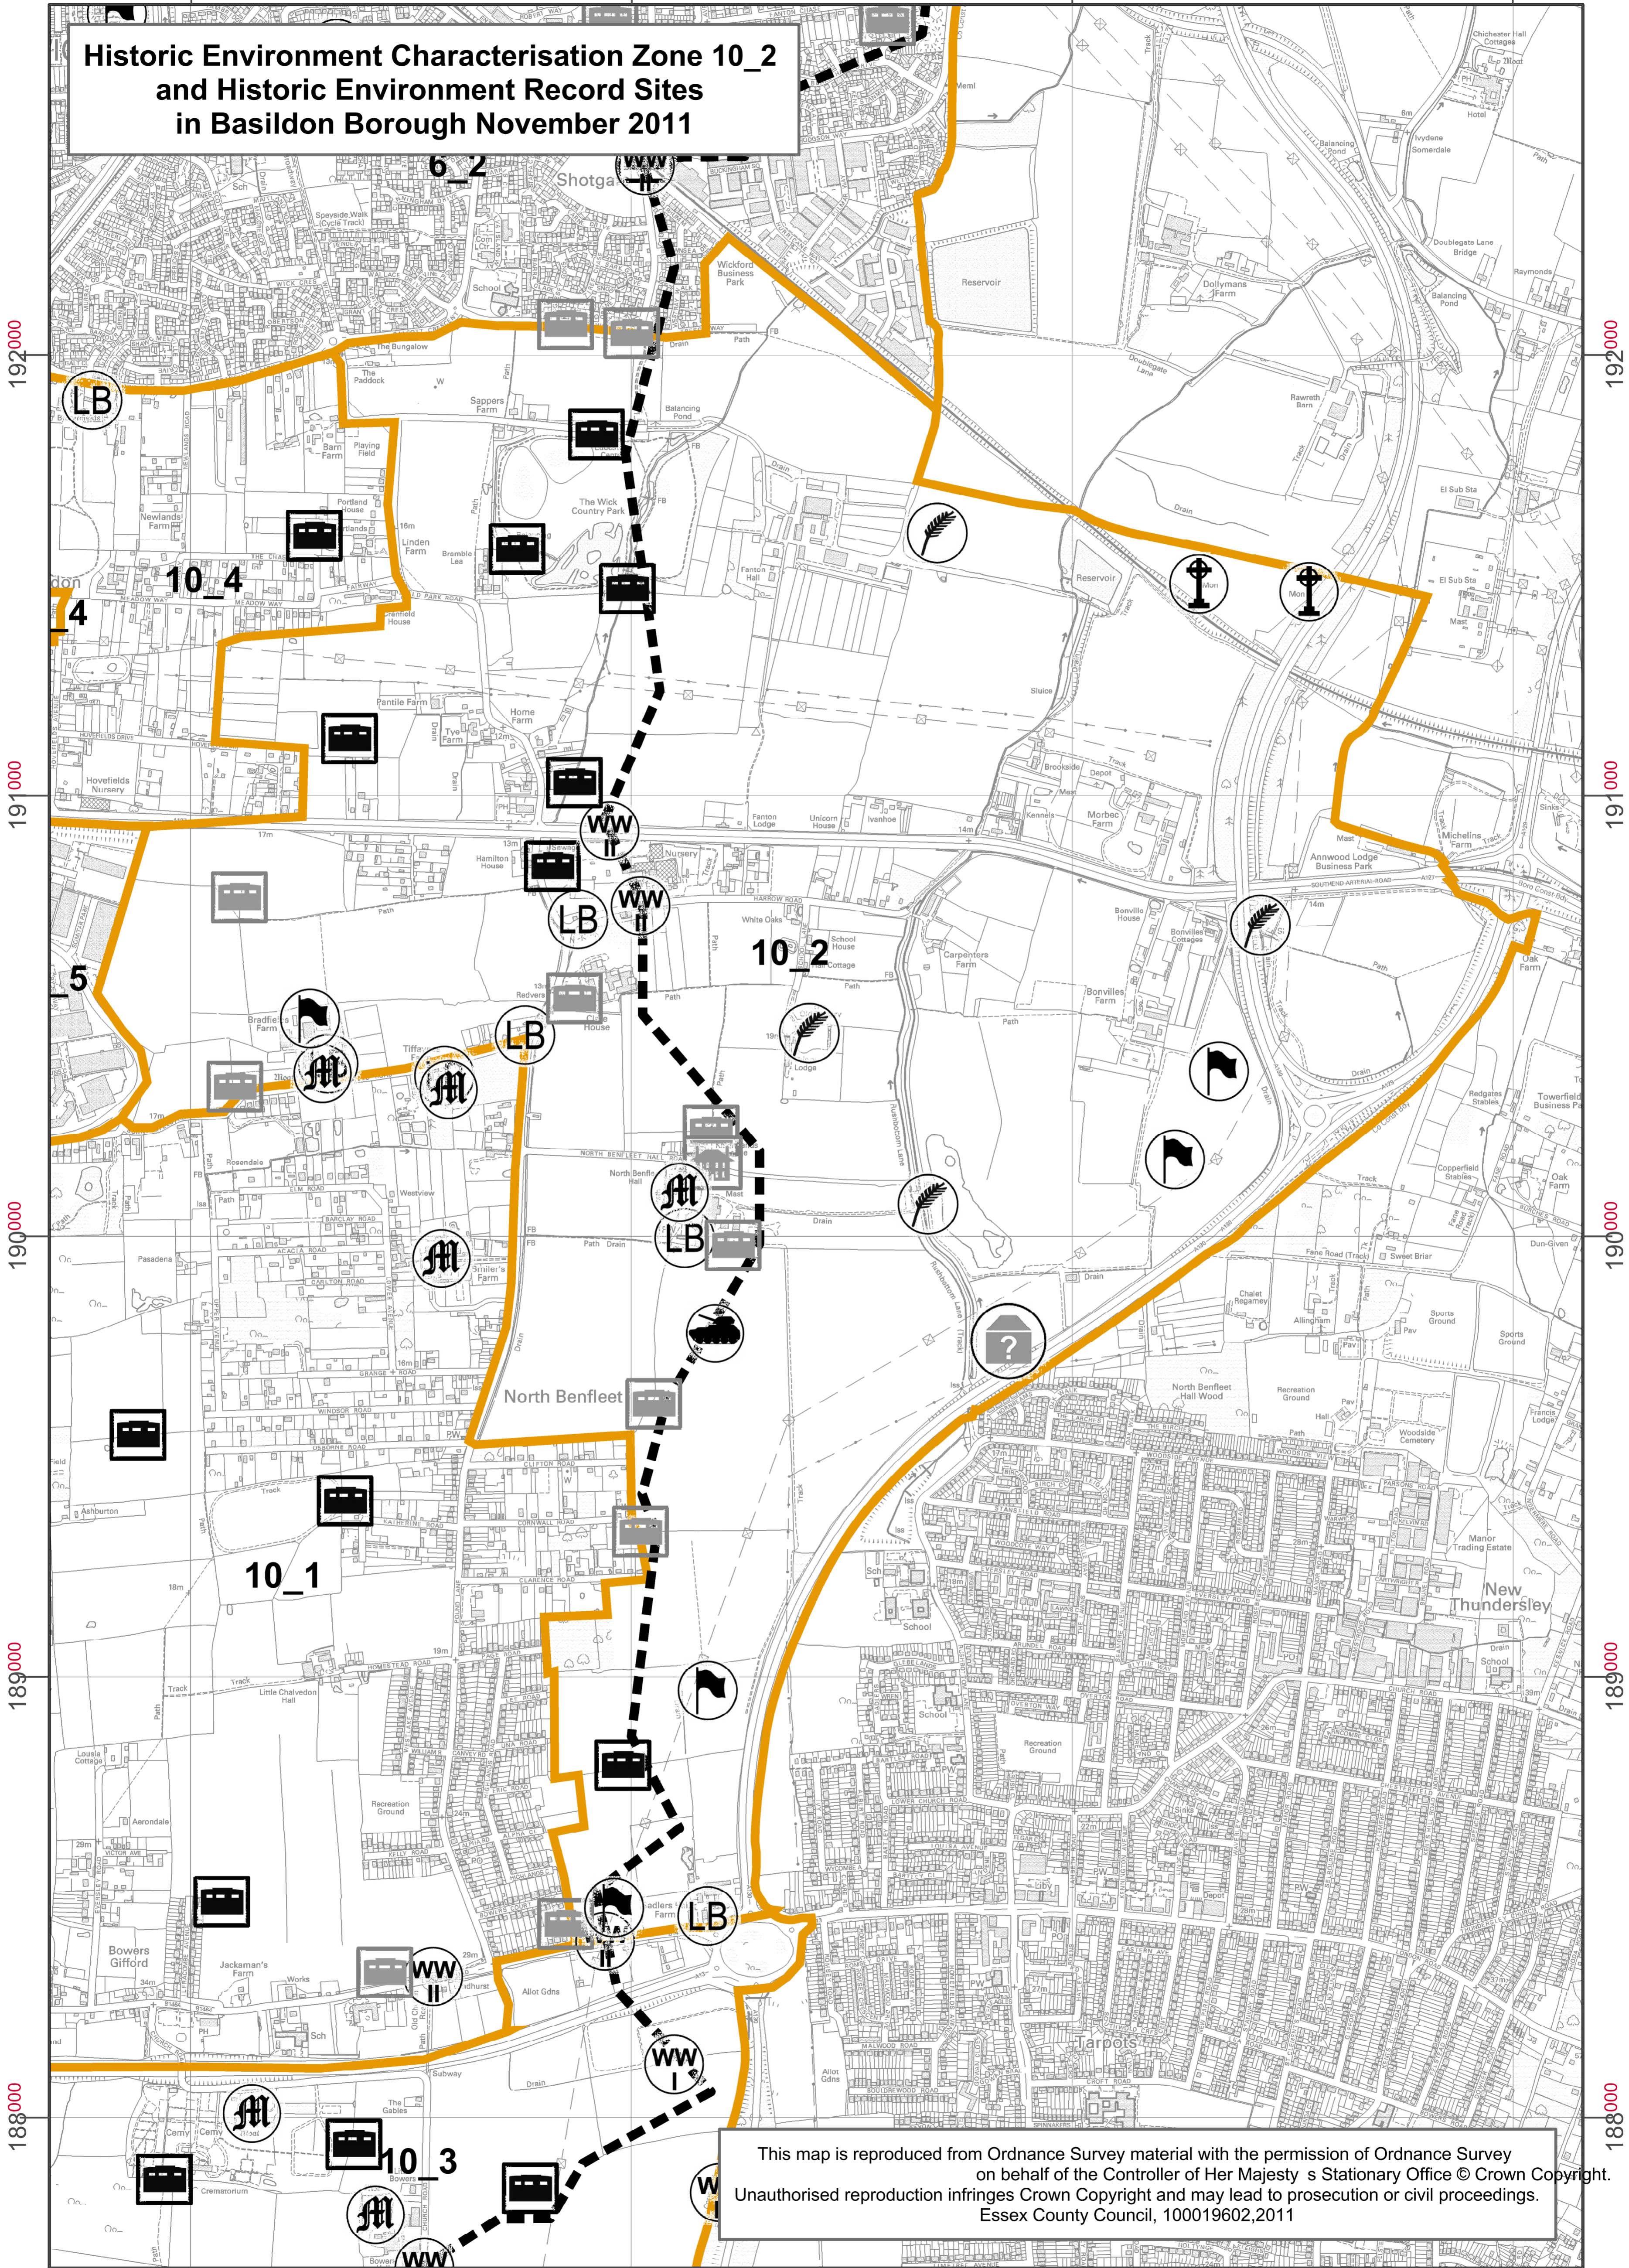

575000

576000

**Historic Environment Characterisation Zone 10_1
and Historic Environment Record Sites
in Basildon Borough November 2011**

This map is reproduced from Ordnance Survey material with the permission of Ordnance Survey on behalf of the Controller of Her Majesty's Stationary Office © Crown Copyright. Unauthorised reproduction infringes Crown Copyright and may lead to prosecution or civil proceedings. Essex County Council, 100019602,2011

575000

576000

190000

190000

189000

189000

188000

188000

575000

576000

577000

578000

**Historic Environment Characterisation Zone 10_2
and Historic Environment Record Sites
in Basildon Borough November 2011**

This map is reproduced from Ordnance Survey material with the permission of Ordnance Survey on behalf of the Controller of Her Majesty's Stationary Office © Crown Copyright. Unauthorised reproduction infringes Crown Copyright and may lead to prosecution or civil proceedings. Essex County Council, 100019602,2011

192000

188000

189000

190000

191000

192000

Historic Environment Characterisation Zone 10_3 and Historic Environment Record Sites in Basildon Borough November 2011

This map is reproduced from Ordnance Survey material with the permission of Ordnance Survey on behalf of the Controller of Her Majesty's Stationary Office © Crown Copyright. Unauthorised reproduction infringes Crown Copyright and may lead to prosecution or civil proceedings. Essex County Council, 100019602,2011