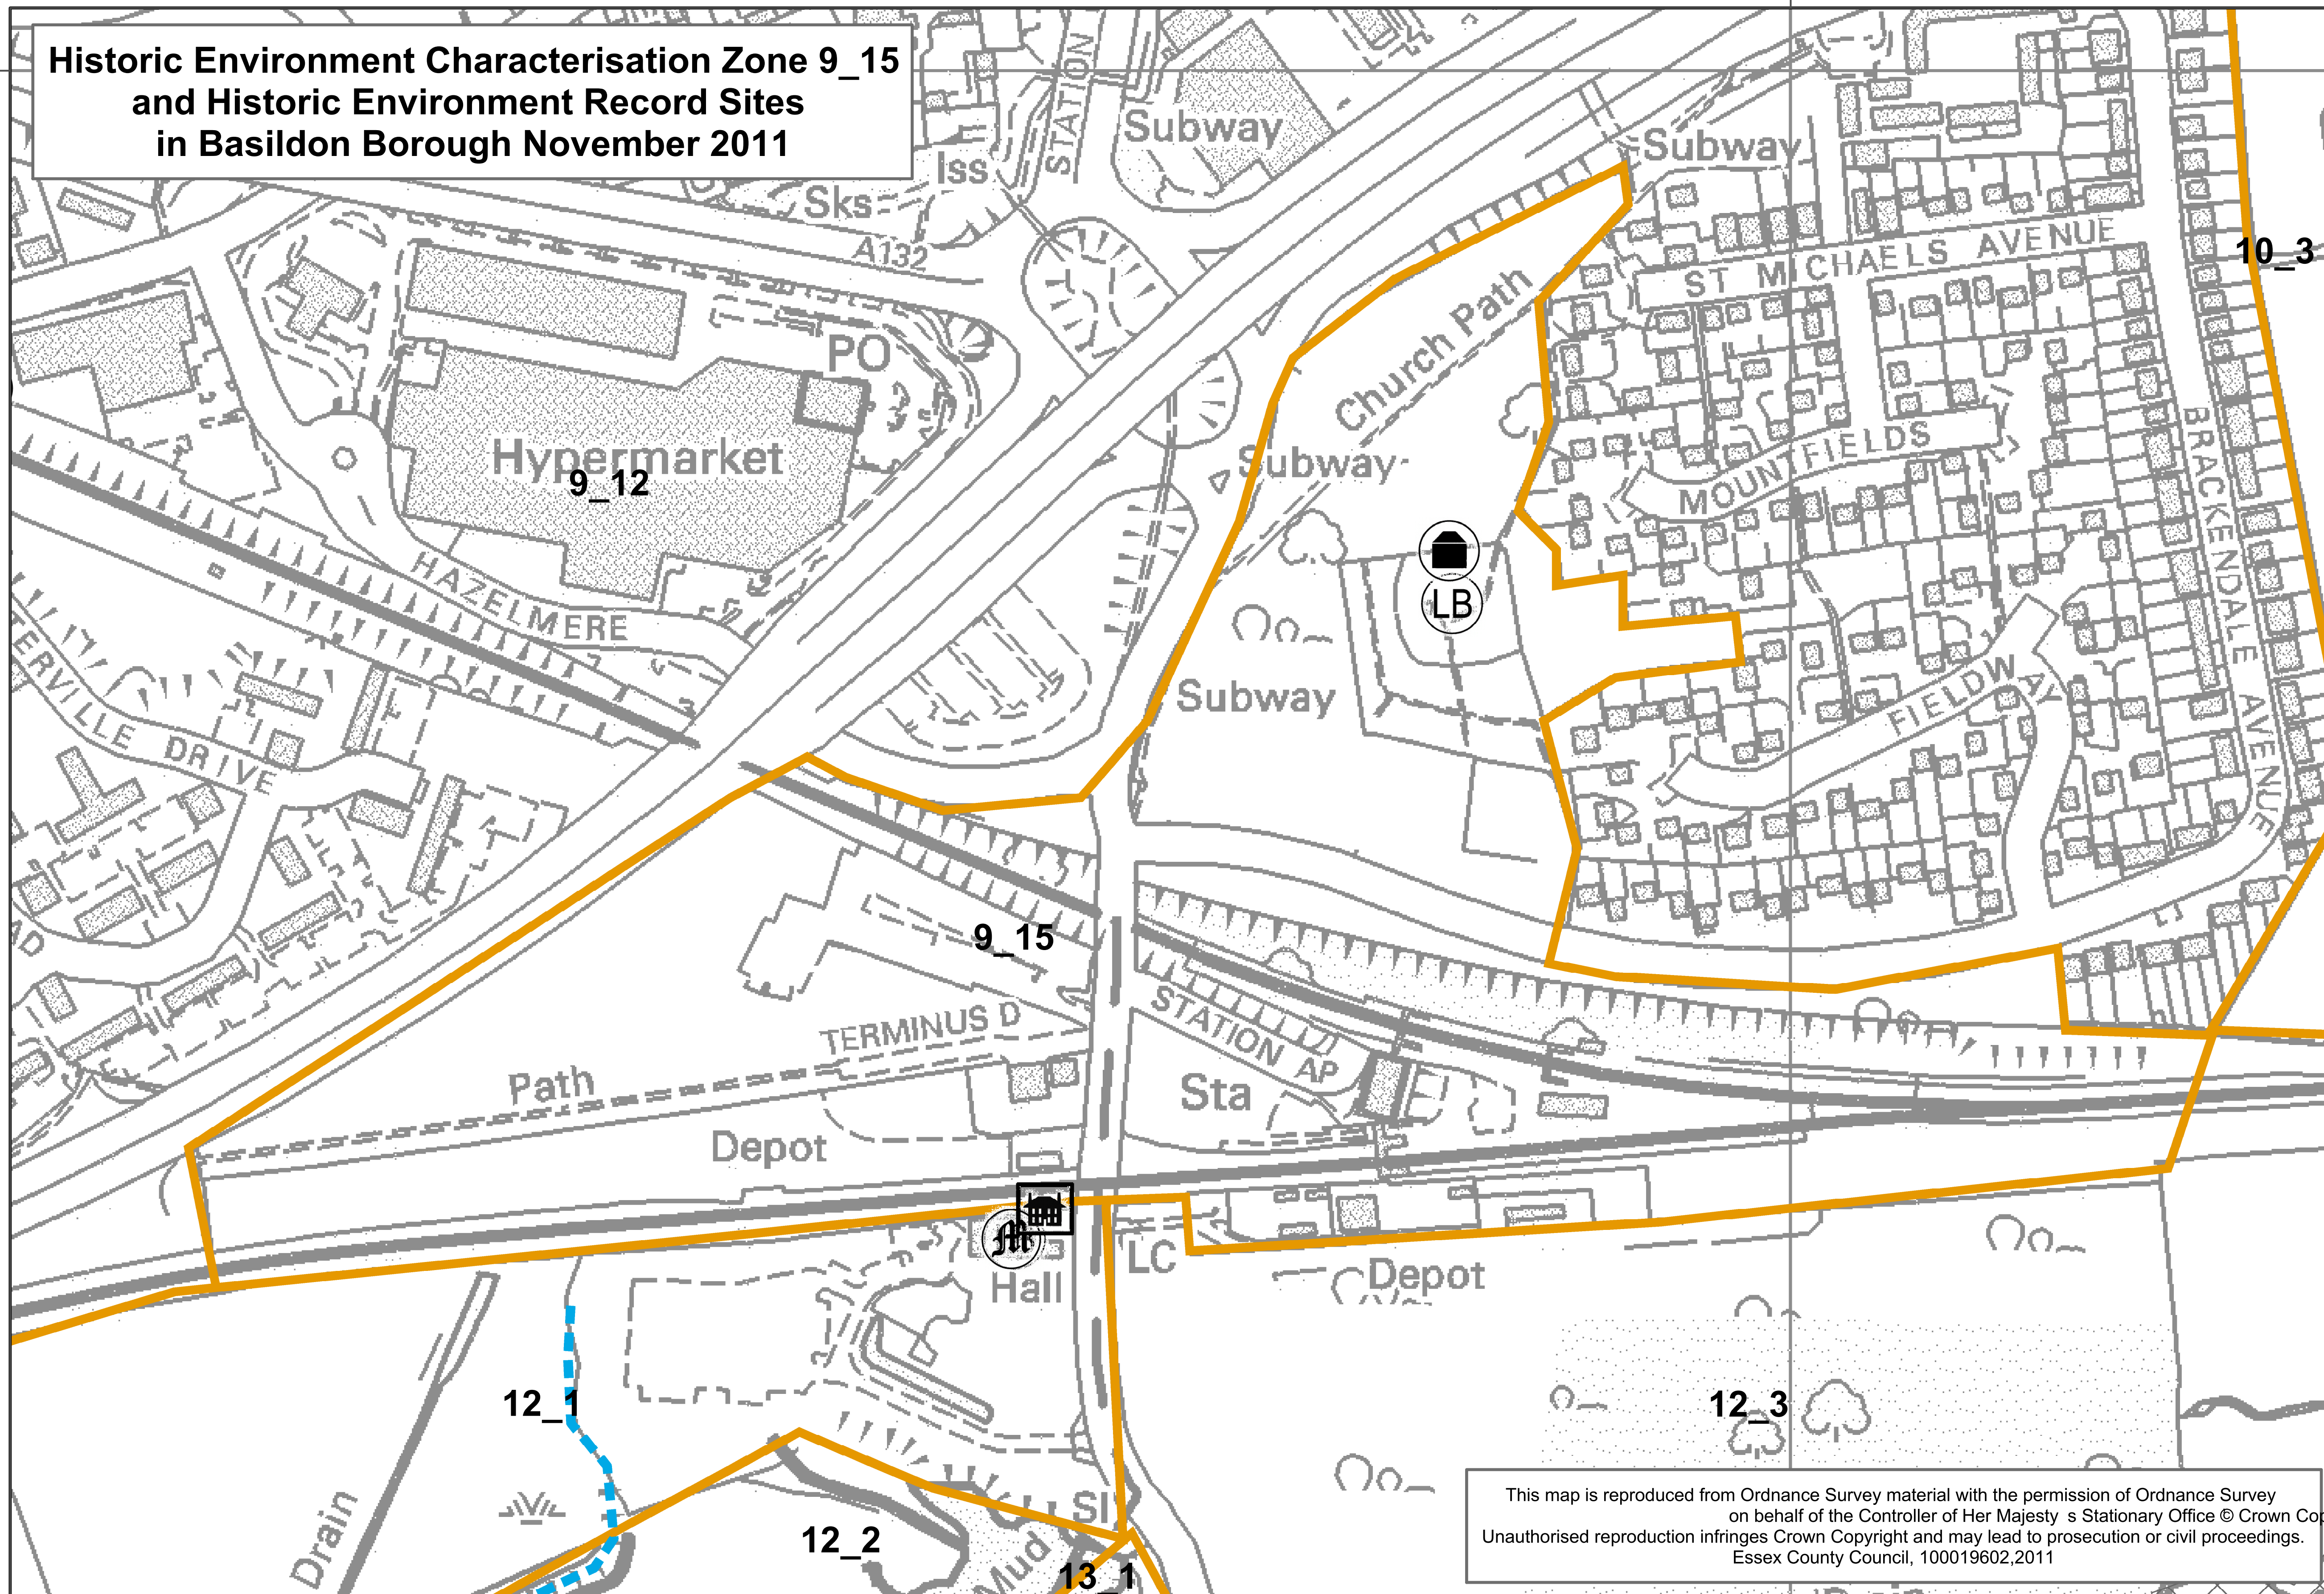

**Historic Environment Characterisation Zone 9_14
and Historic Environment Record Sites
in Basildon Borough November 2011**

188000

188000

This map is reproduced from Ordnance Survey material with the permission of Ordnance Survey on behalf of the Controller of Her Majesty's Stationary Office © Crown Copyright. Unauthorised reproduction infringes Crown Copyright and may lead to prosecution or civil proceedings. Essex County Council, 100019602,2011

**Historic Environment Characterisation Zone 9_15
and Historic Environment Record Sites
in Basildon Borough November 2011**

This map is reproduced from Ordnance Survey material with the permission of Ordnance Survey on behalf of the Controller of Her Majesty's Stationary Office © Crown Copyright. Unauthorised reproduction infringes Crown Copyright and may lead to prosecution or civil proceedings. Essex County Council, 100019602,2011

**Historic Environment Characterisation Zone 9_2
and Historic Environment Record Sites
in Basildon Borough November 2011**

This map is reproduced from Ordnance Survey material with the permission of Ordnance Survey on behalf of the Controller of Her Majesty's Stationary Office © Crown Copyright. Unauthorised reproduction infringes Crown Copyright and may lead to prosecution or civil proceedings. Essex County Council, 100019602,2011

**Historic Environment Characterisation Zone 9_3
and Historic Environment Record Sites
in Basildon Borough November 2011**

This map is reproduced from Ordnance Survey material with the permission of Ordnance Survey on behalf of the Controller of Her Majesty's Stationary Office © Crown Copyright. Unauthorised reproduction infringes Crown Copyright and may lead to prosecution or civil proceedings. Essex County Council, 100019602,2011