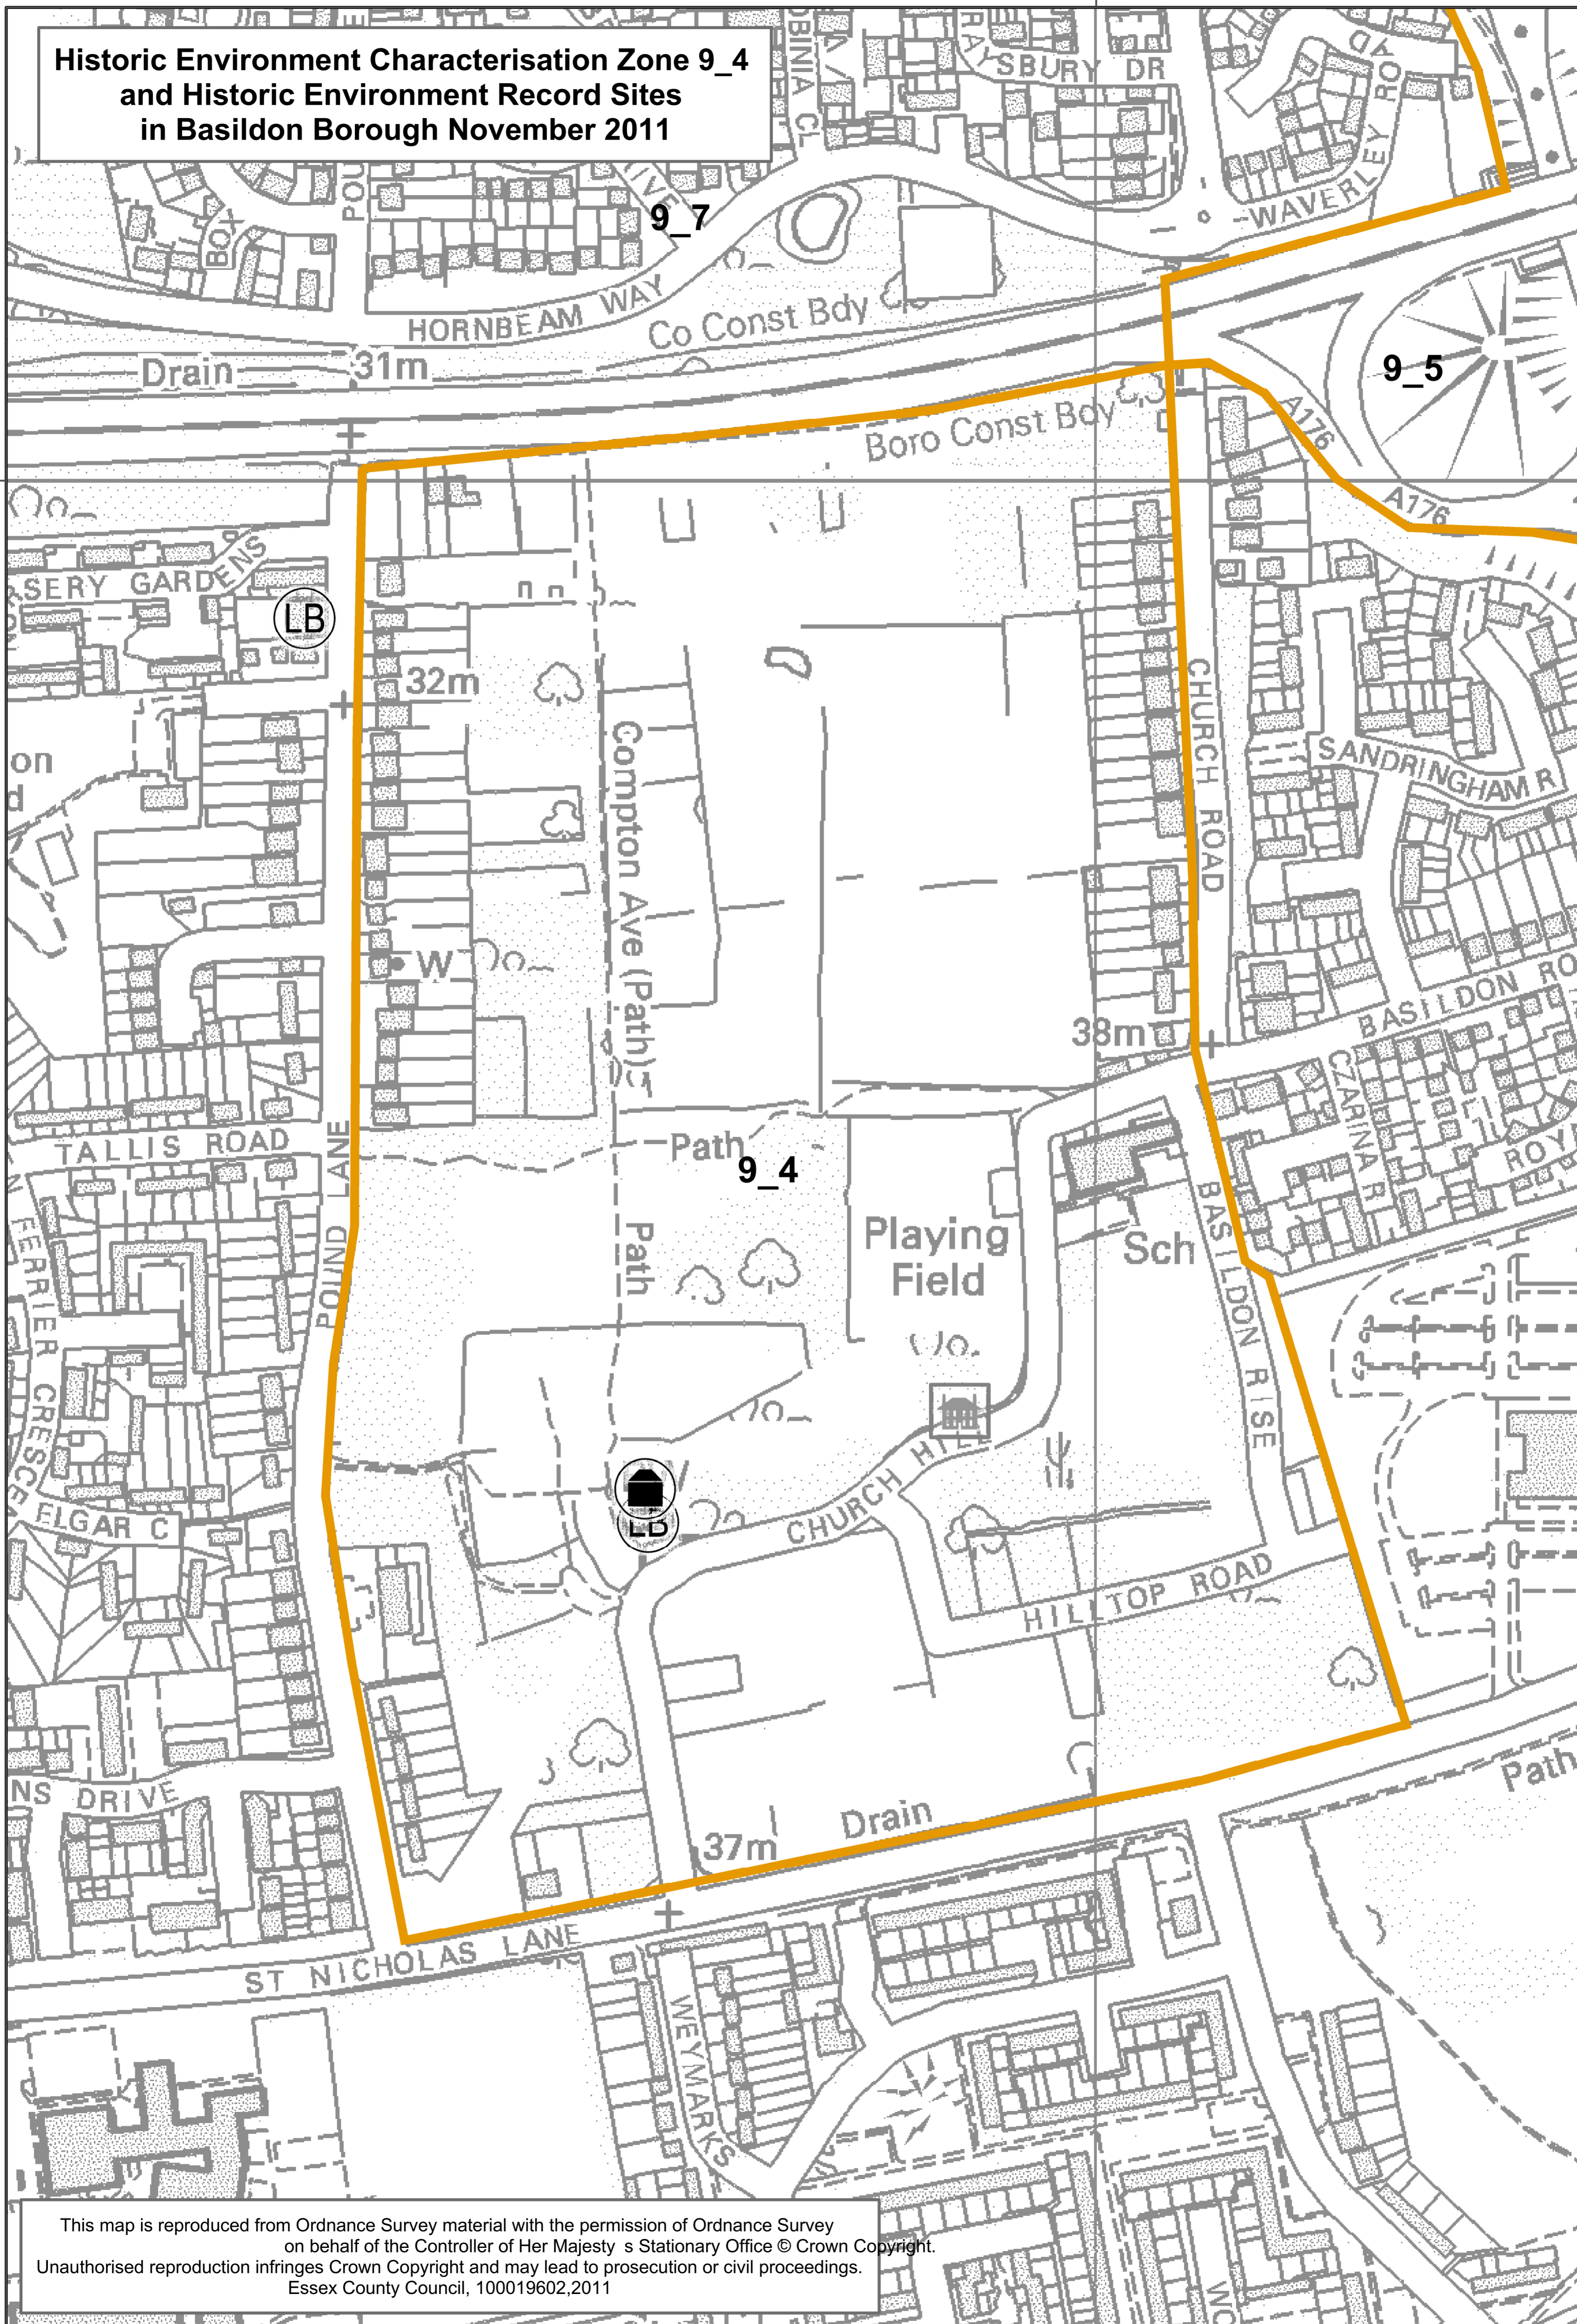

Historic Environment Characterisation Zone 9_4
and Historic Environment Record Sites
in Basildon Borough November 2011

190000

190000

This map is reproduced from Ordnance Survey material with the permission of Ordnance Survey on behalf of the Controller of Her Majesty's Stationary Office © Crown Copyright. Unauthorised reproduction infringes Crown Copyright and may lead to prosecution or civil proceedings. Essex County Council, 100019602,2011