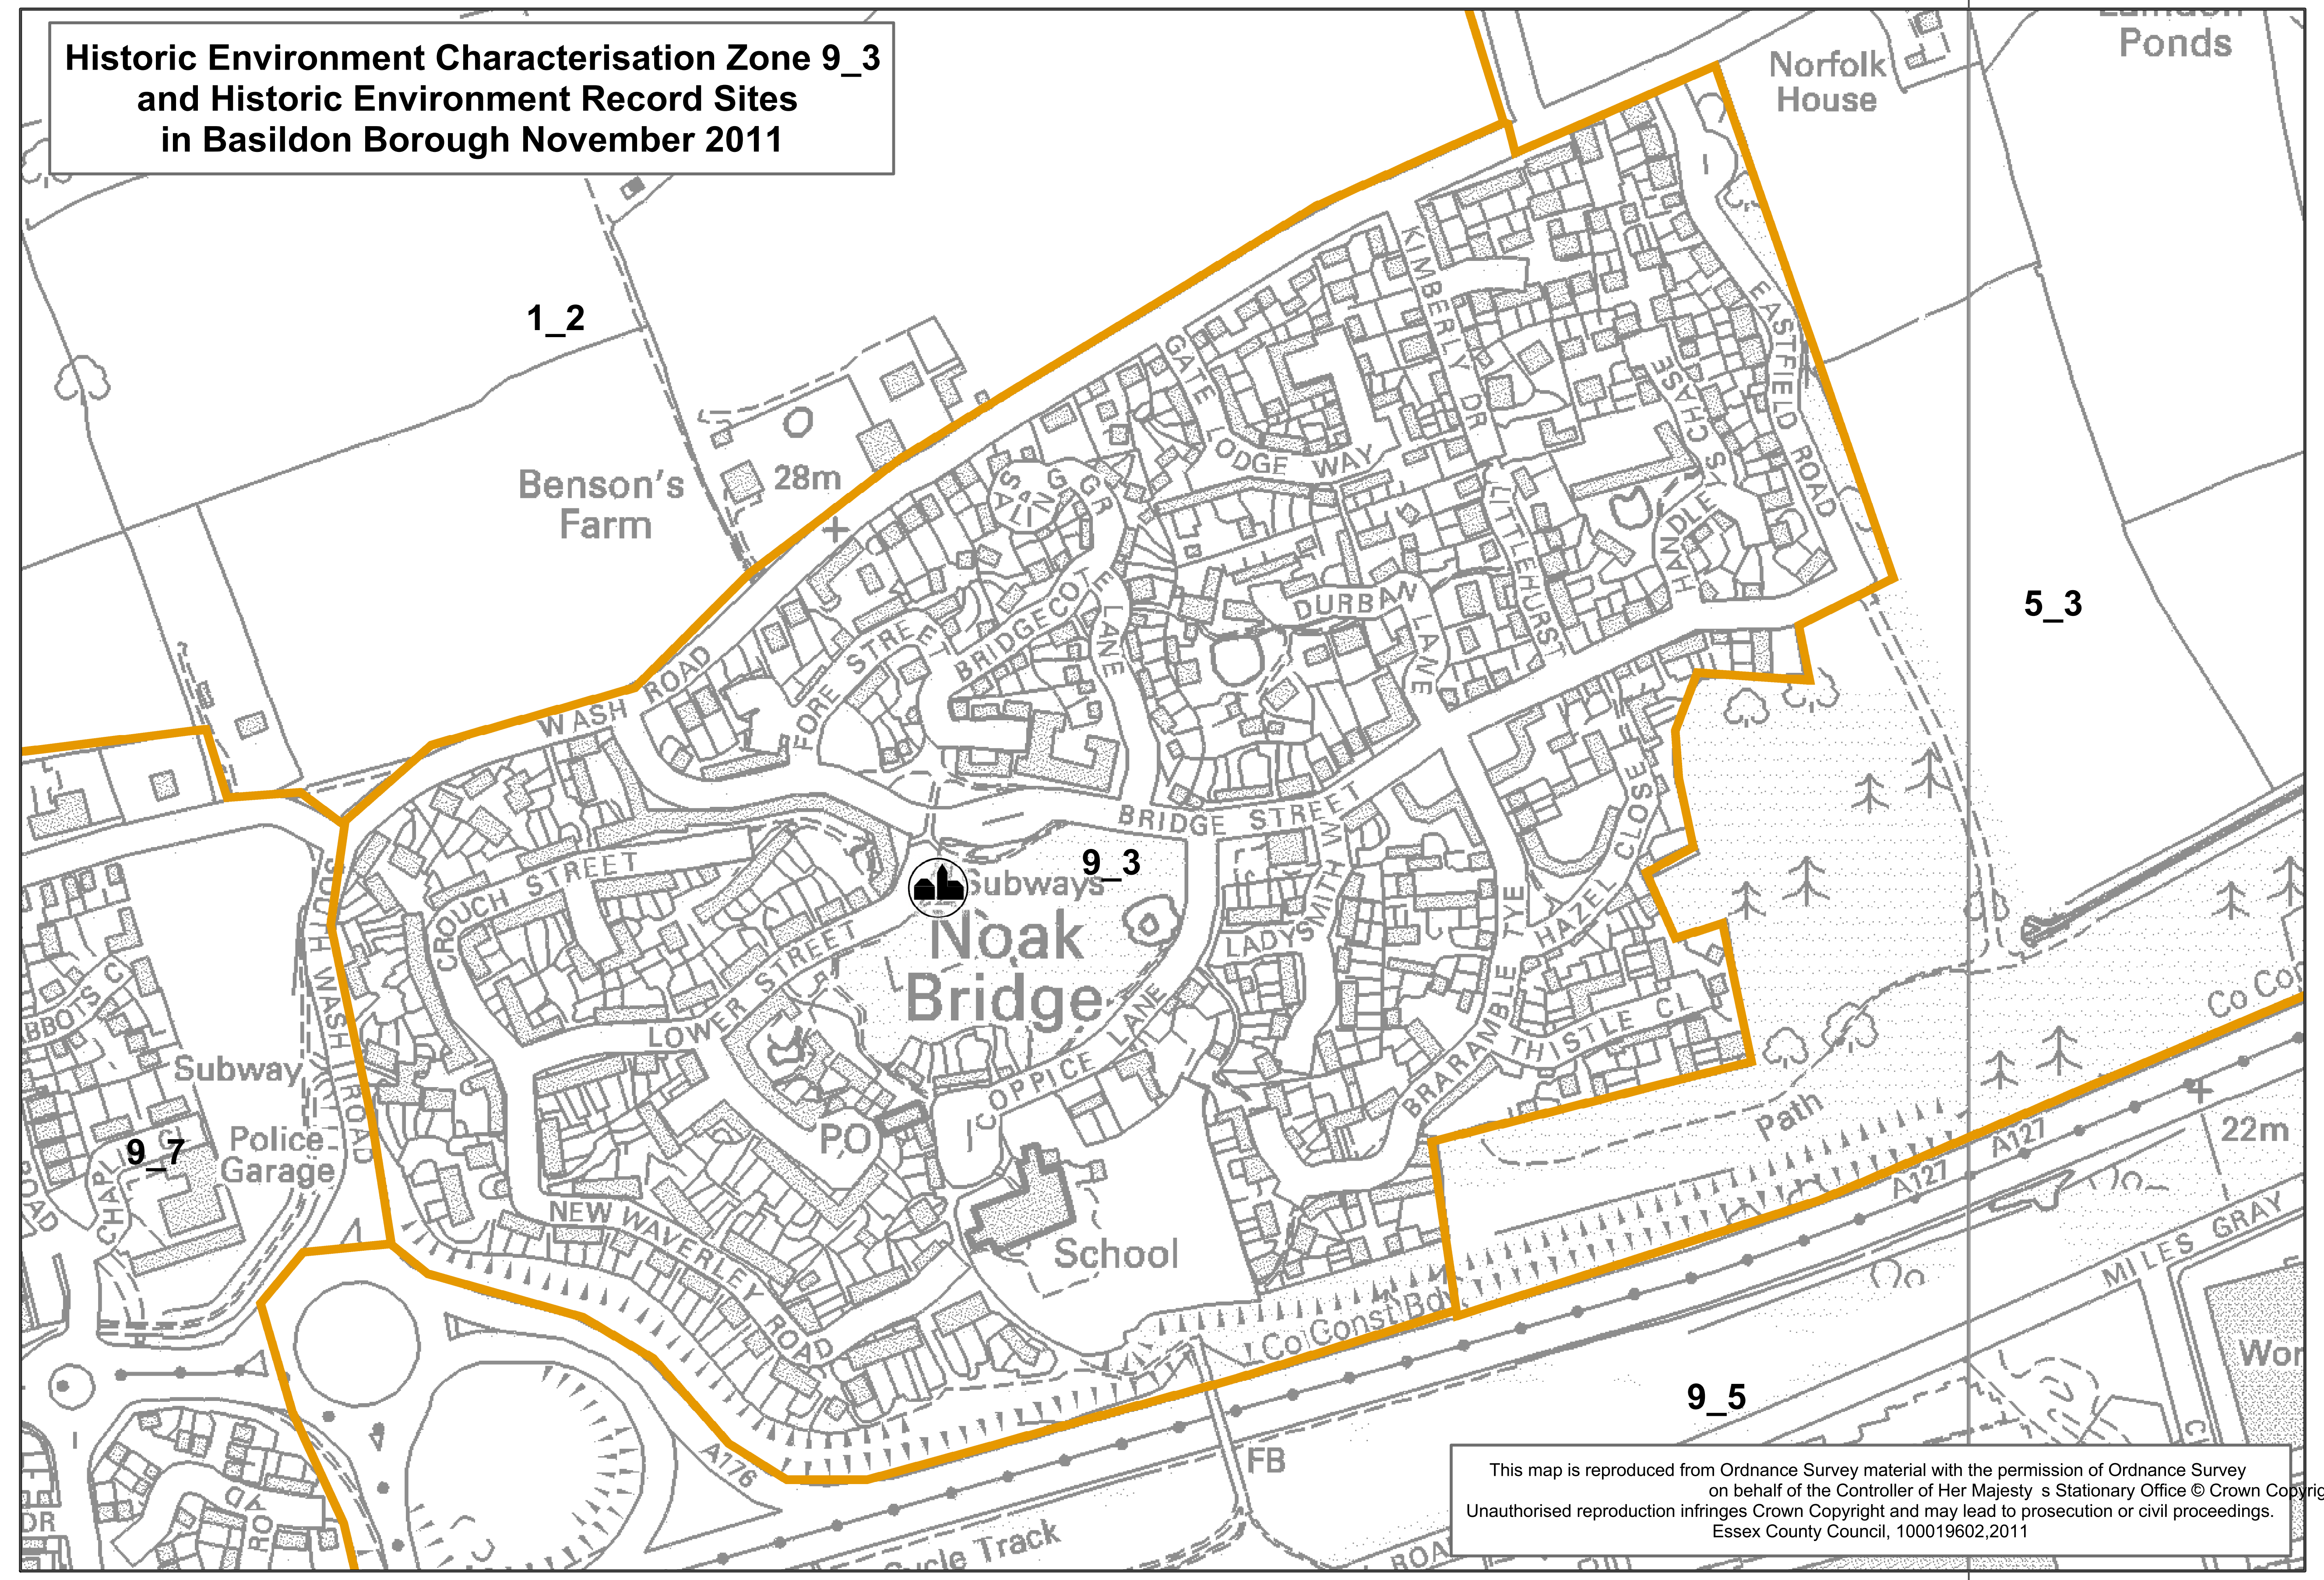

**Historic Environment Characterisation Zone 9_14
and Historic Environment Record Sites
in Basildon Borough November 2011**

188000

188000

This map is reproduced from Ordnance Survey material with the permission of Ordnance Survey on behalf of the Controller of Her Majesty's Stationary Office © Crown Copyright. Unauthorised reproduction infringes Crown Copyright and may lead to prosecution or civil proceedings. Essex County Council, 100019602,2011

**Historic Environment Characterisation Zone 9_15
and Historic Environment Record Sites
in Basildon Borough November 2011**

This map is reproduced from Ordnance Survey material with the permission of Ordnance Survey on behalf of the Controller of Her Majesty's Stationary Office © Crown Copyright. Unauthorised reproduction infringes Crown Copyright and may lead to prosecution or civil proceedings. Essex County Council, 100019602,2011

**Historic Environment Characterisation Zone 9_2
and Historic Environment Record Sites
in Basildon Borough November 2011**

This map is reproduced from Ordnance Survey material with the permission of Ordnance Survey on behalf of the Controller of Her Majesty's Stationary Office © Crown Copyright. Unauthorised reproduction infringes Crown Copyright and may lead to prosecution or civil proceedings. Essex County Council, 100019602,2011

**Historic Environment Characterisation Zone 9_3
and Historic Environment Record Sites
in Basildon Borough November 2011**

This map is reproduced from Ordnance Survey material with the permission of Ordnance Survey on behalf of the Controller of Her Majesty's Stationary Office © Crown Copyright. Unauthorised reproduction infringes Crown Copyright and may lead to prosecution or civil proceedings. Essex County Council, 100019602,2011