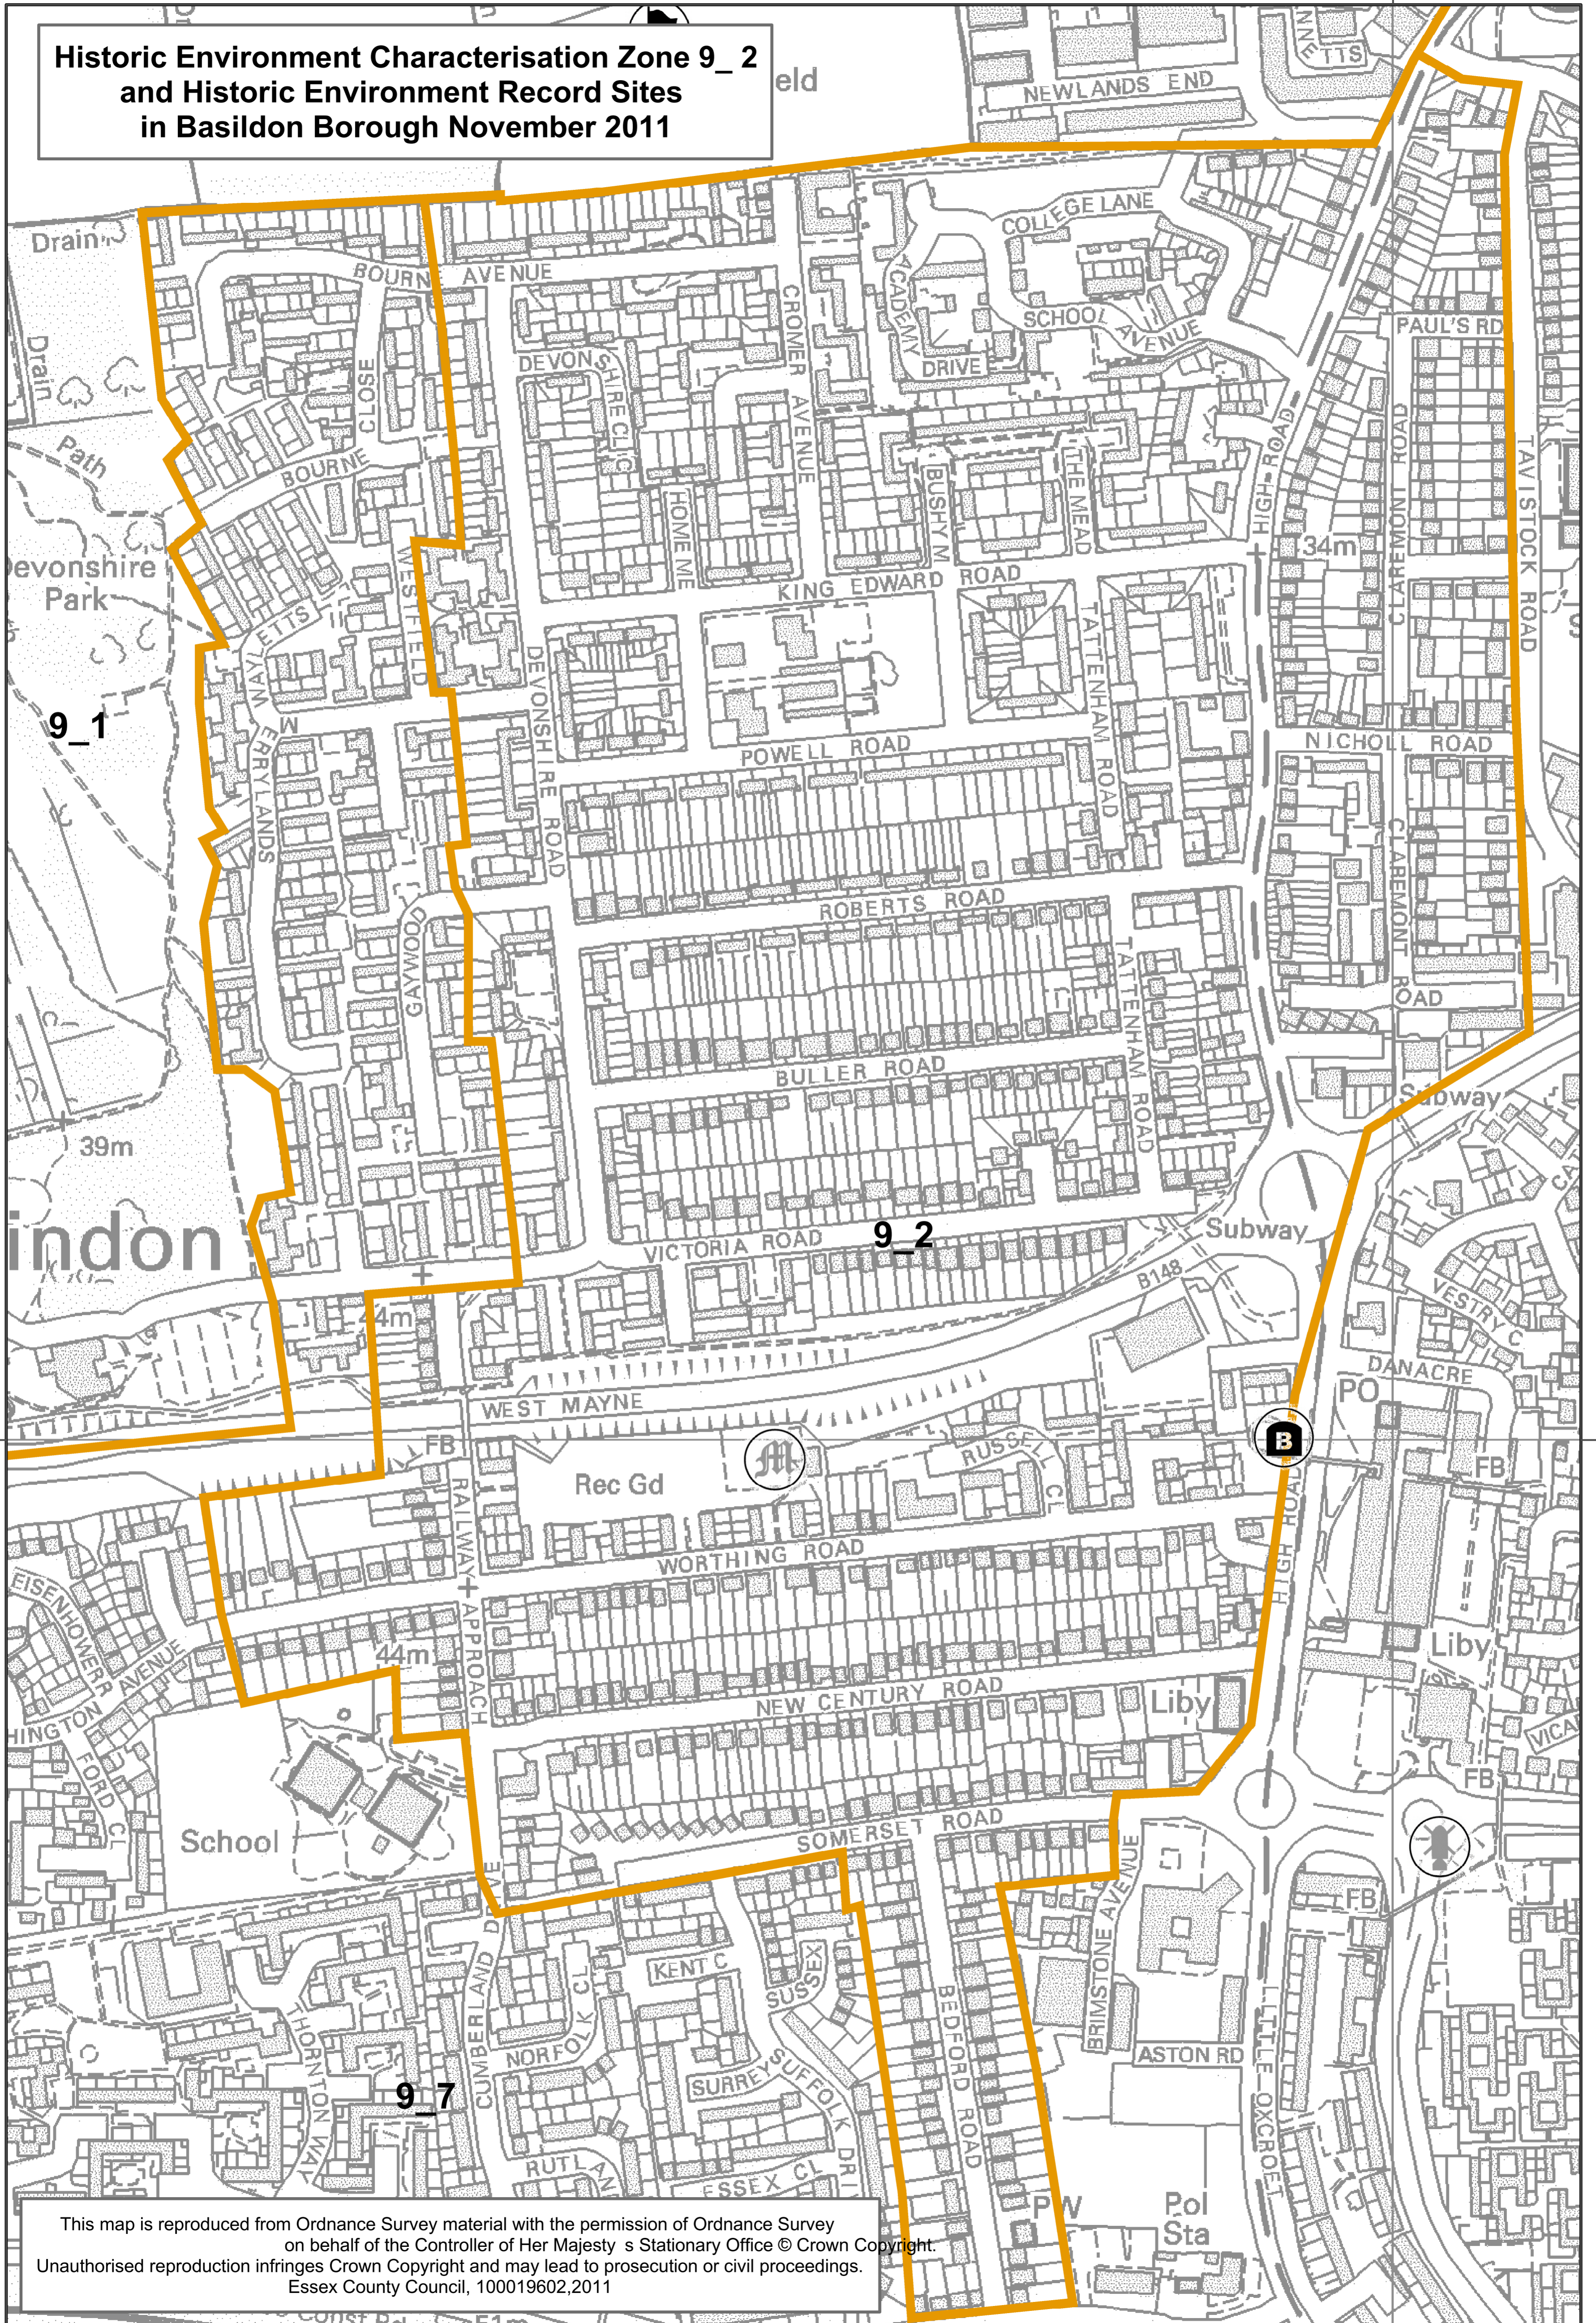

**Historic Environment Characterisation Zone 9_14
and Historic Environment Record Sites
in Basildon Borough November 2011**

188000

188000

This map is reproduced from Ordnance Survey material with the permission of Ordnance Survey on behalf of the Controller of Her Majesty's Stationary Office © Crown Copyright. Unauthorised reproduction infringes Crown Copyright and may lead to prosecution or civil proceedings. Essex County Council, 100019602,2011

**Historic Environment Characterisation Zone 9_15
and Historic Environment Record Sites
in Basildon Borough November 2011**

This map is reproduced from Ordnance Survey material with the permission of Ordnance Survey on behalf of the Controller of Her Majesty's Stationary Office © Crown Copyright. Unauthorised reproduction infringes Crown Copyright and may lead to prosecution or civil proceedings. Essex County Council, 100019602,2011

**Historic Environment Characterisation Zone 9_2
and Historic Environment Record Sites
in Basildon Borough November 2011**

This map is reproduced from Ordnance Survey material with the permission of Ordnance Survey on behalf of the Controller of Her Majesty's Stationary Office © Crown Copyright. Unauthorised reproduction infringes Crown Copyright and may lead to prosecution or civil proceedings. Essex County Council, 100019602,2011