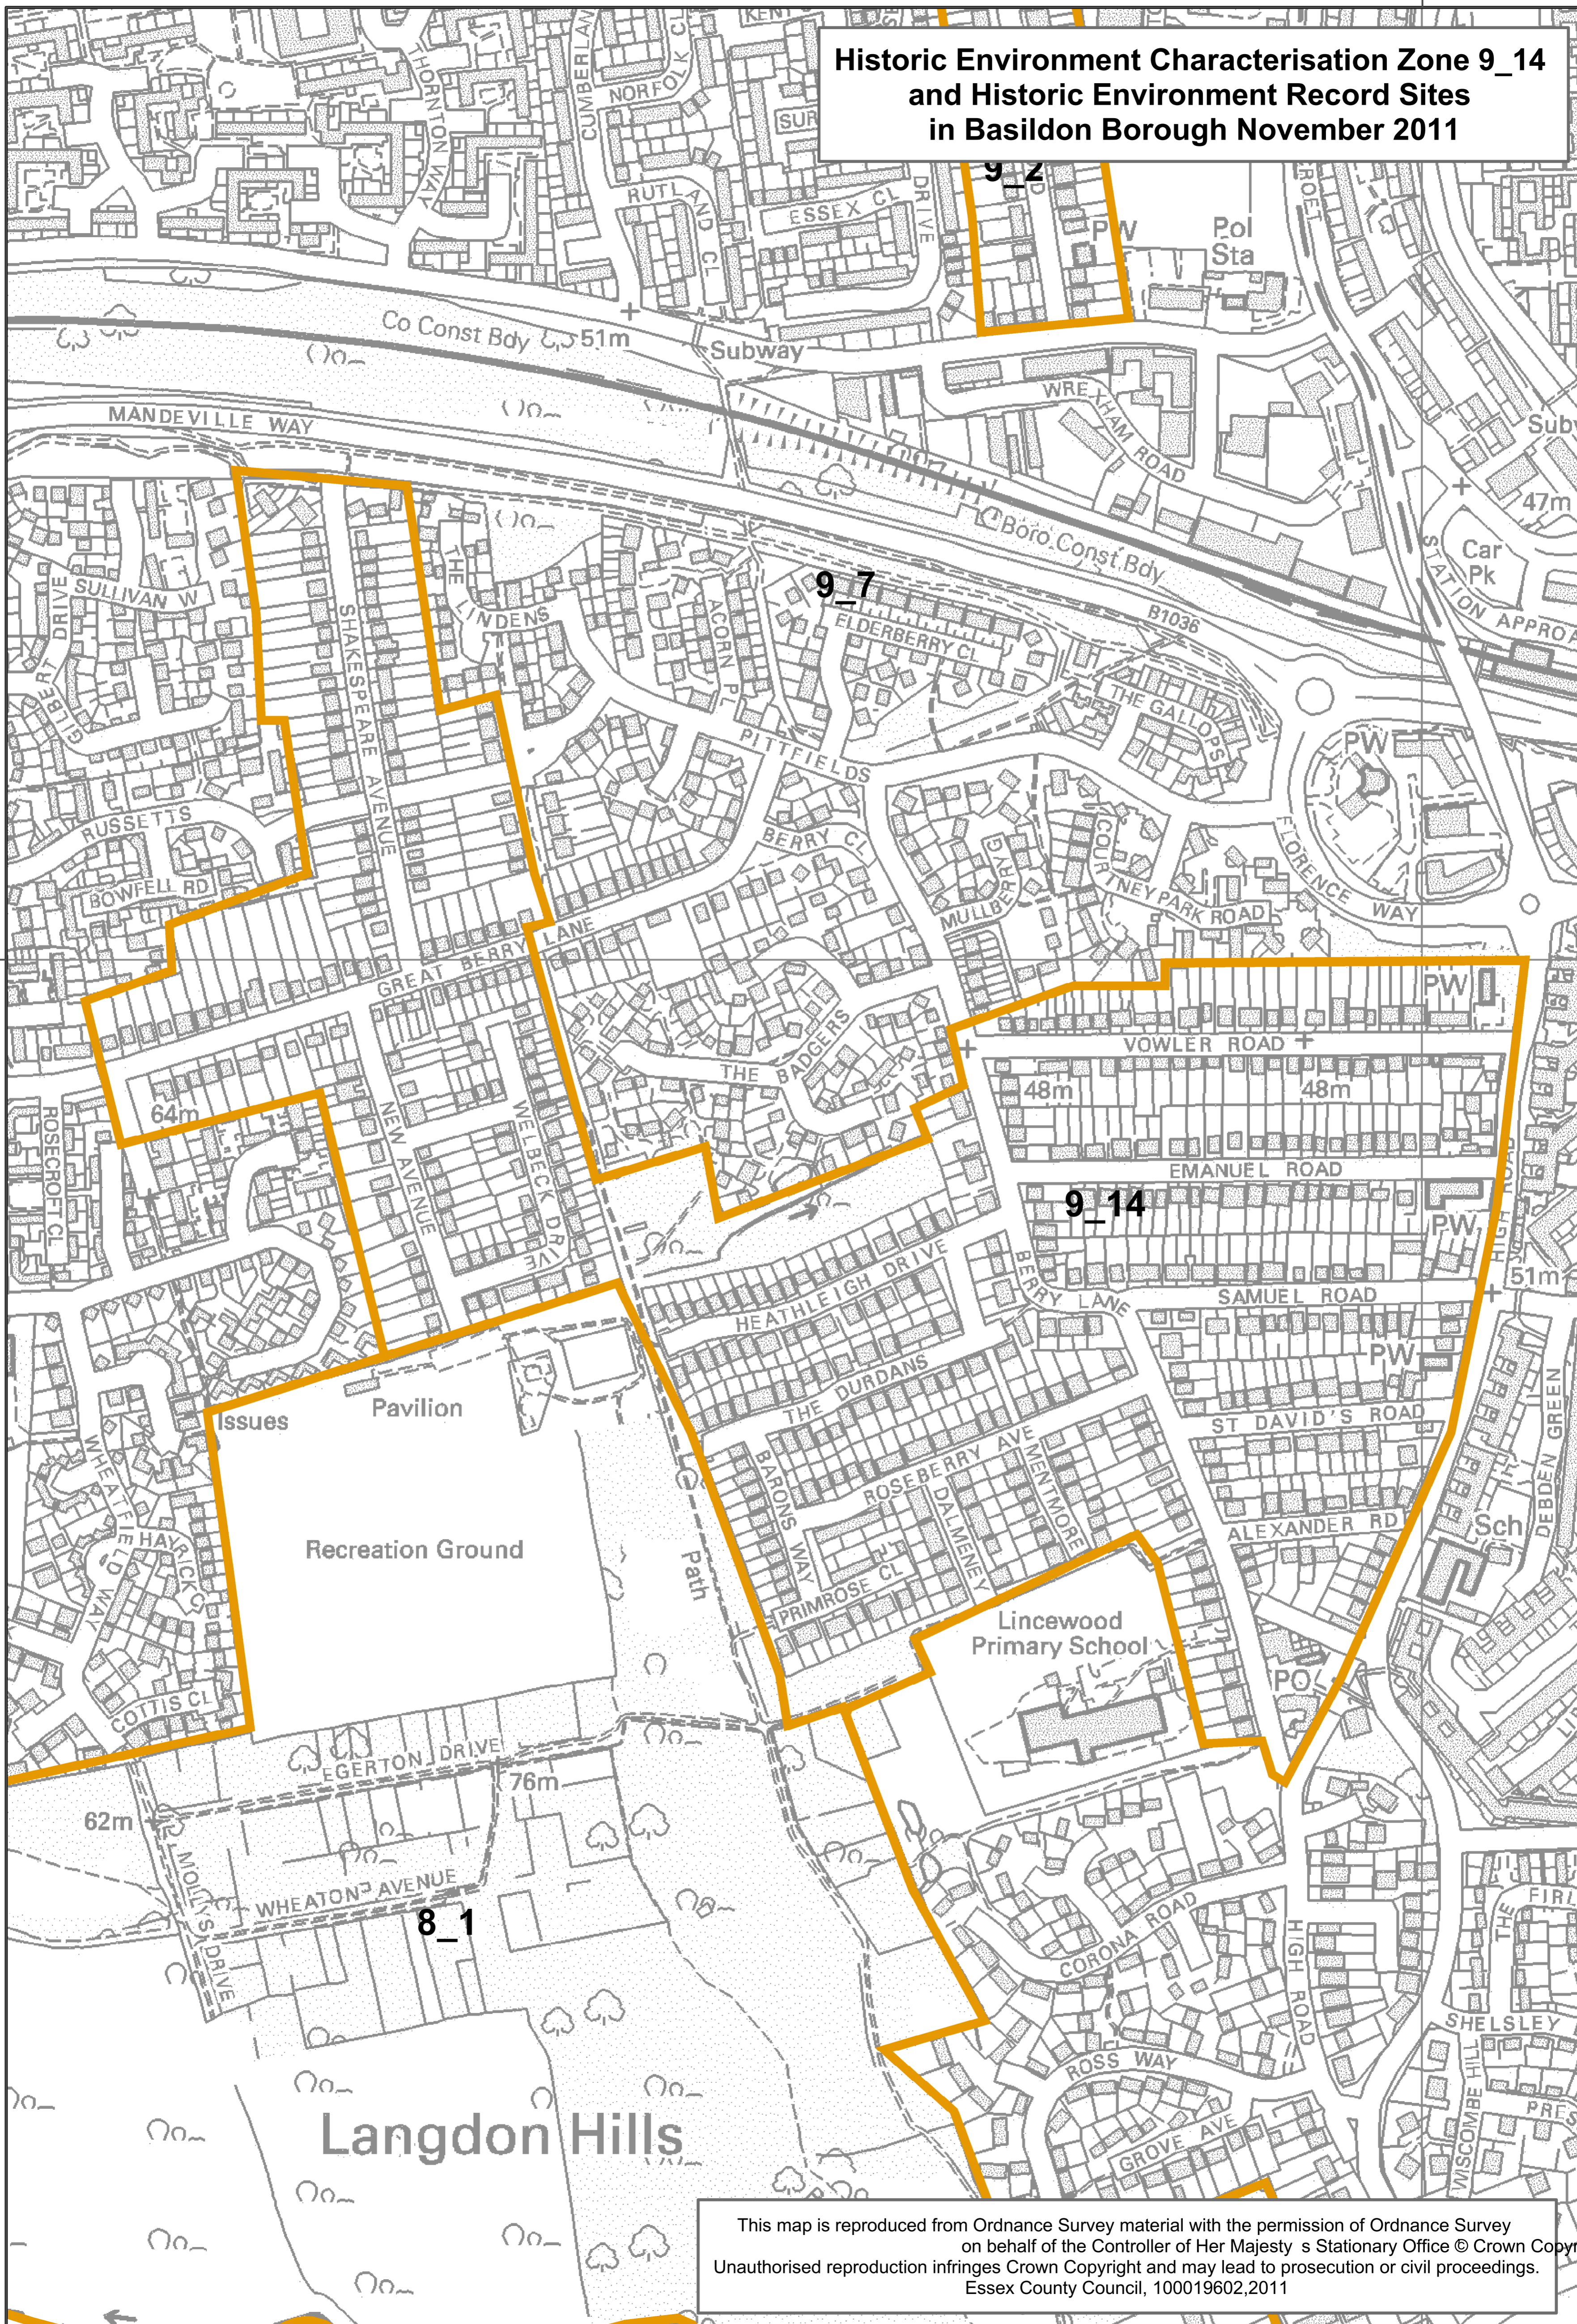

**Historic Environment Characterisation Zone 9_14
and Historic Environment Record Sites
in Basildon Borough November 2011**

188000

188000

This map is reproduced from Ordnance Survey material with the permission of Ordnance Survey on behalf of the Controller of Her Majesty's Stationary Office © Crown Copyright. Unauthorised reproduction infringes Crown Copyright and may lead to prosecution or civil proceedings. Essex County Council, 100019602,2011

**Historic Environment Characterisation Zone 9_15
and Historic Environment Record Sites
in Basildon Borough November 2011**

This map is reproduced from Ordnance Survey material with the permission of Ordnance Survey on behalf of the Controller of Her Majesty's Stationary Office © Crown Copyright. Unauthorised reproduction infringes Crown Copyright and may lead to prosecution or civil proceedings. Essex County Council, 100019602,2011

**Historic Environment Characterisation Zone 9_2
and Historic Environment Record Sites
in Basildon Borough November 2011**

This map is reproduced from Ordnance Survey material with the permission of Ordnance Survey on behalf of the Controller of Her Majesty's Stationary Office © Crown Copyright. Unauthorised reproduction infringes Crown Copyright and may lead to prosecution or civil proceedings. Essex County Council, 100019602,2011