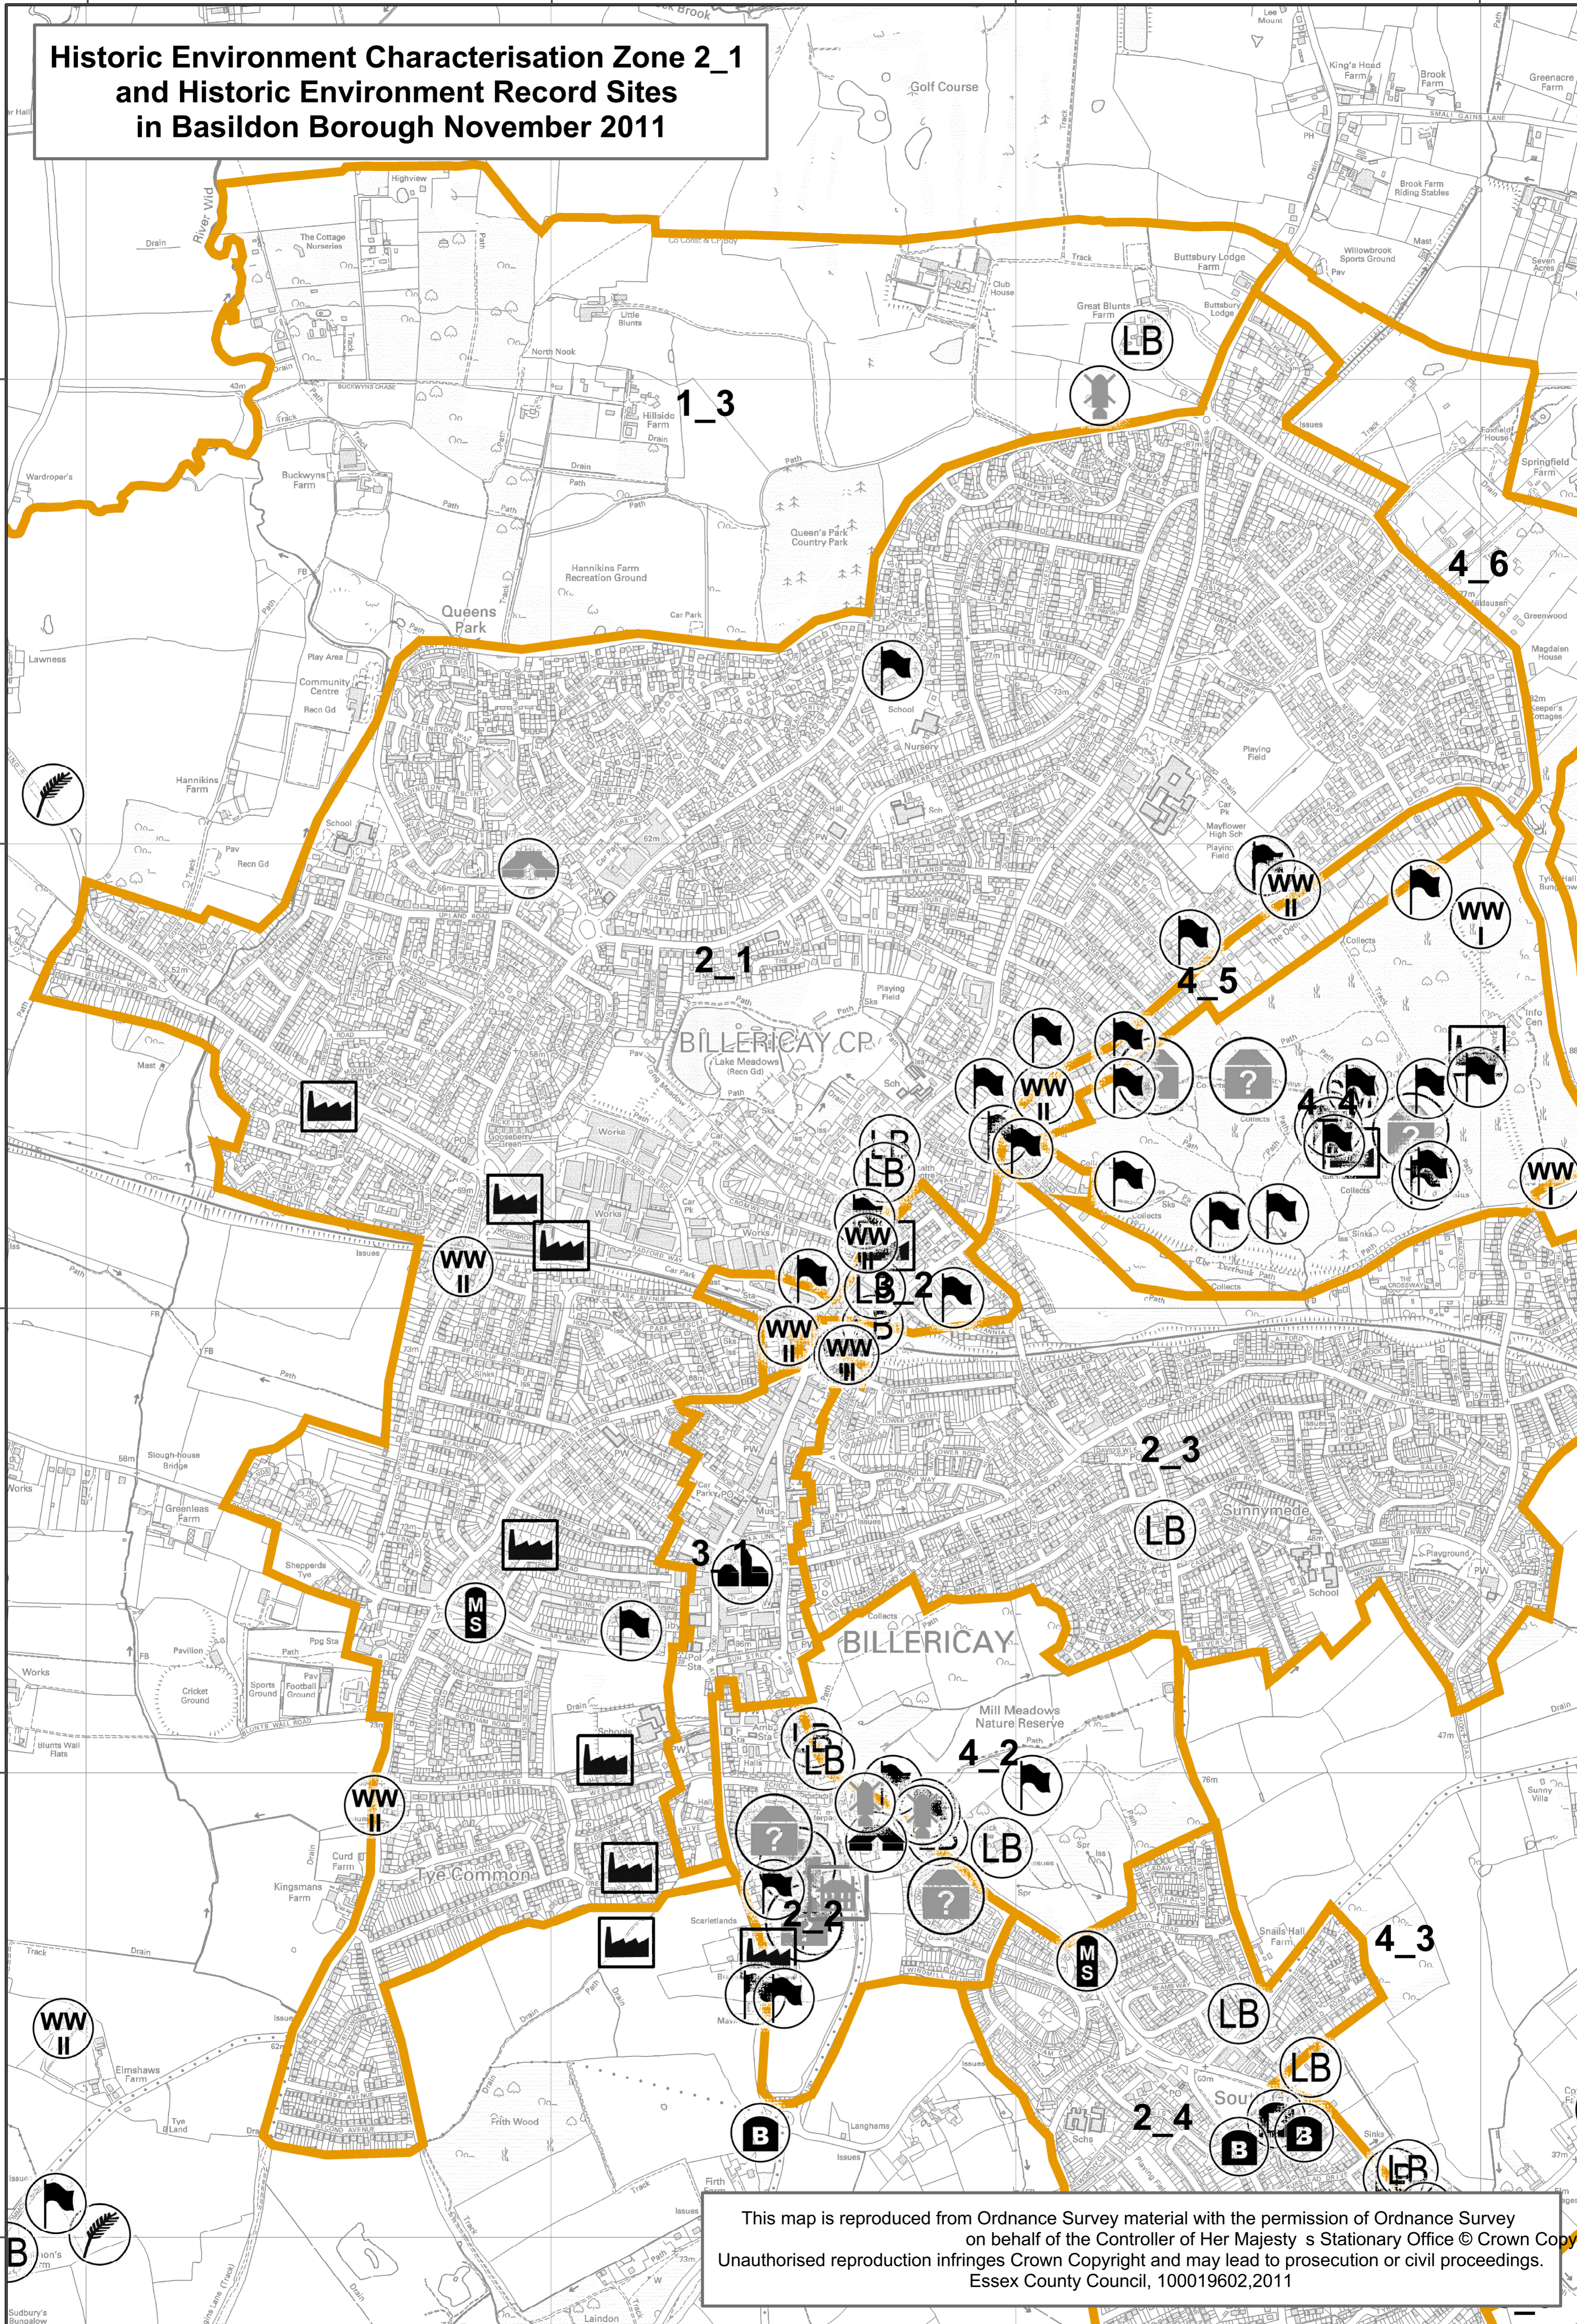

566000

567000

568000

569000

**Historic Environment Characterisation Zone 2\_1  
and Historic Environment Record Sites  
in Basildon Borough November 2011**

197000

197000

196000

196000

195000

195000

194000

194000

193000

193000

566000

567000

568000

569000

This map is reproduced from Ordnance Survey material with the permission of Ordnance Survey on behalf of the Controller of Her Majesty's Stationary Office © Crown Copyright. Unauthorised reproduction infringes Crown Copyright and may lead to prosecution or civil proceedings. Essex County Council, 100019602,2011

Historic Environment Characterisation Zone 2\_2 and Historic Environment Record Sites in Basildon Borough November 2011

194000

194000

This map is reproduced from Ordnance Survey material with the permission of Ordnance Survey on behalf of the Controller of Her Majesty's Stationary Office © Crown Copyright. Unauthorised reproduction infringes Crown Copyright and may lead to prosecution or civil proceedings. Essex County Council, 100019602,2011