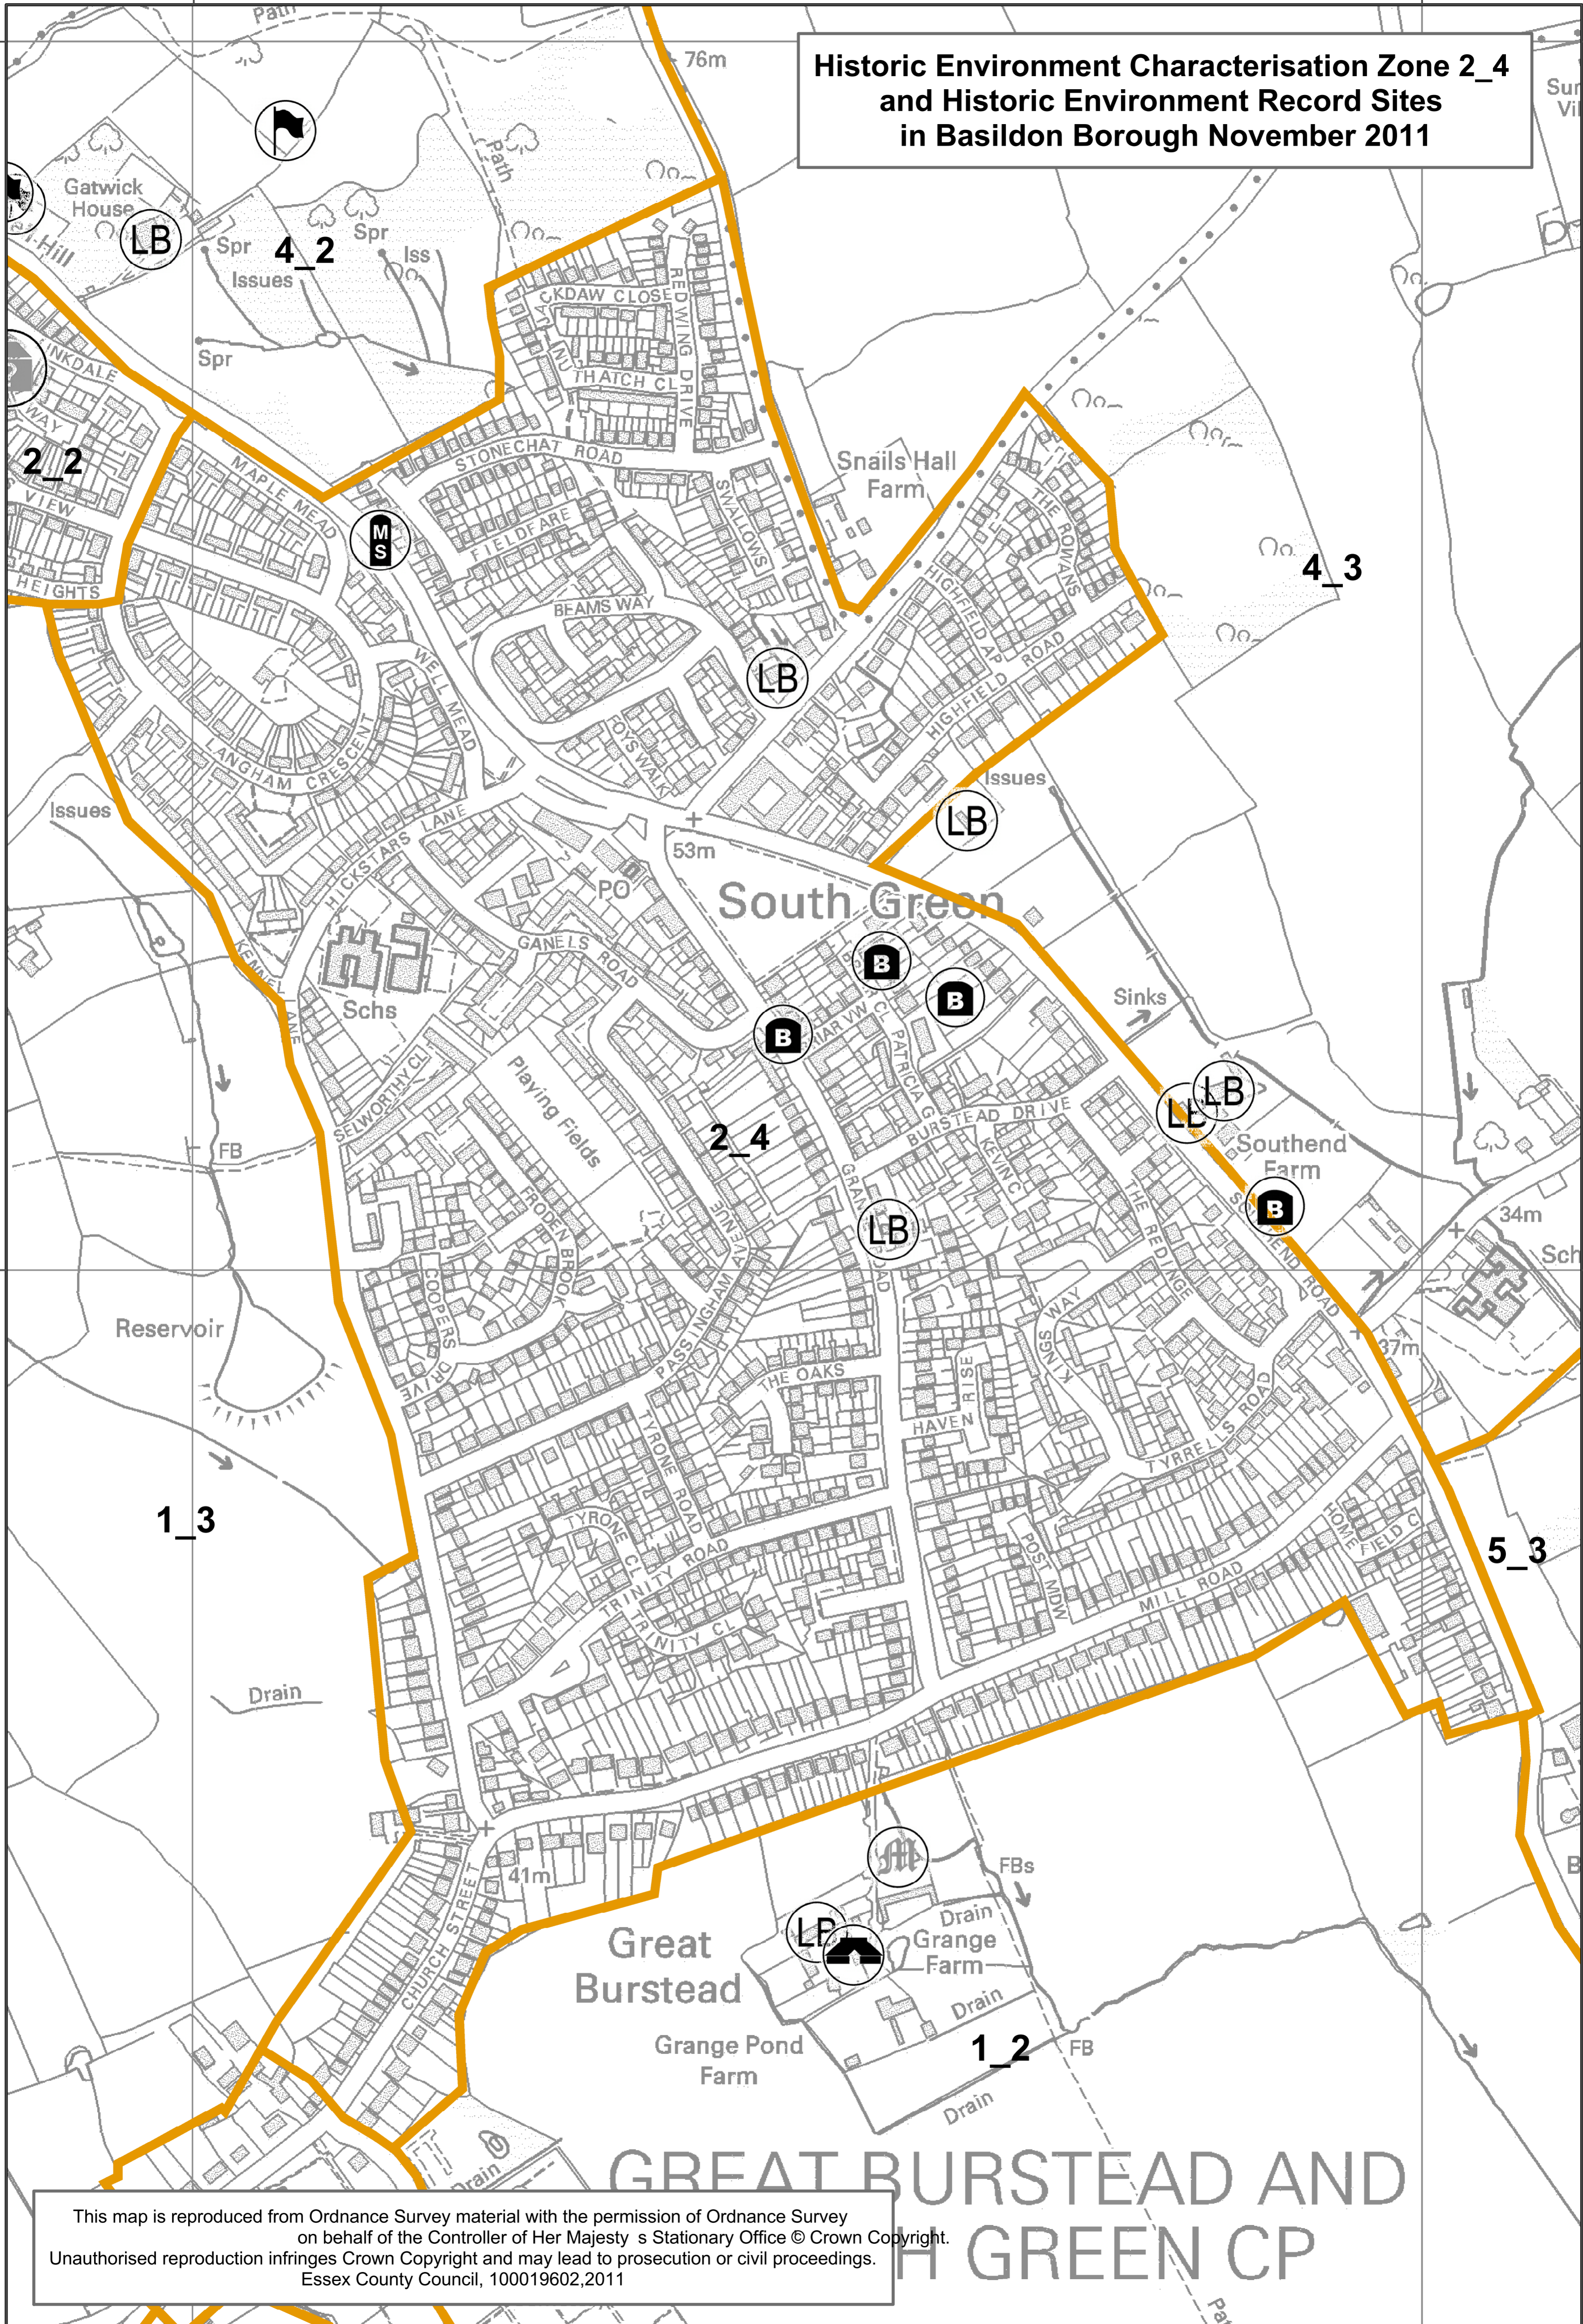

566000

567000

568000

569000

**Historic Environment Characterisation Zone 2\_1  
and Historic Environment Record Sites  
in Basildon Borough November 2011**

197000

197000

196000

Historic Environment Characterisation Zone 2\_2 and Historic Environment Record Sites in Basildon Borough November 2011

194000

194000

This map is reproduced from Ordnance Survey material with the permission of Ordnance Survey on behalf of the Controller of Her Majesty's Stationary Office © Crown Copyright. Unauthorised reproduction infringes Crown Copyright and may lead to prosecution or civil proceedings. Essex County Council, 100019602,2011

**Historic Environment Characterisation Zone 2\_3  
and Historic Environment Record Sites  
in Basildon Borough November 2011**

This map is reproduced from Ordnance Survey material with the permission of Ordnance Survey on behalf of the Controller of Her Majesty's Stationary Office © Crown Copyright. Unauthorised reproduction infringes Crown Copyright and may lead to prosecution or civil proceedings. Essex County Council, 100019602, 2011

568000

569000

194000

194000

**Historic Environment Characterisation Zone 2\_4  
and Historic Environment Record Sites  
in Basildon Borough November 2011**

This map is reproduced from Ordnance Survey material with the permission of Ordnance Survey on behalf of the Controller of Her Majesty's Stationary Office © Crown Copyright. Unauthorised reproduction infringes Crown Copyright and may lead to prosecution or civil proceedings. Essex County Council, 100019602,2011