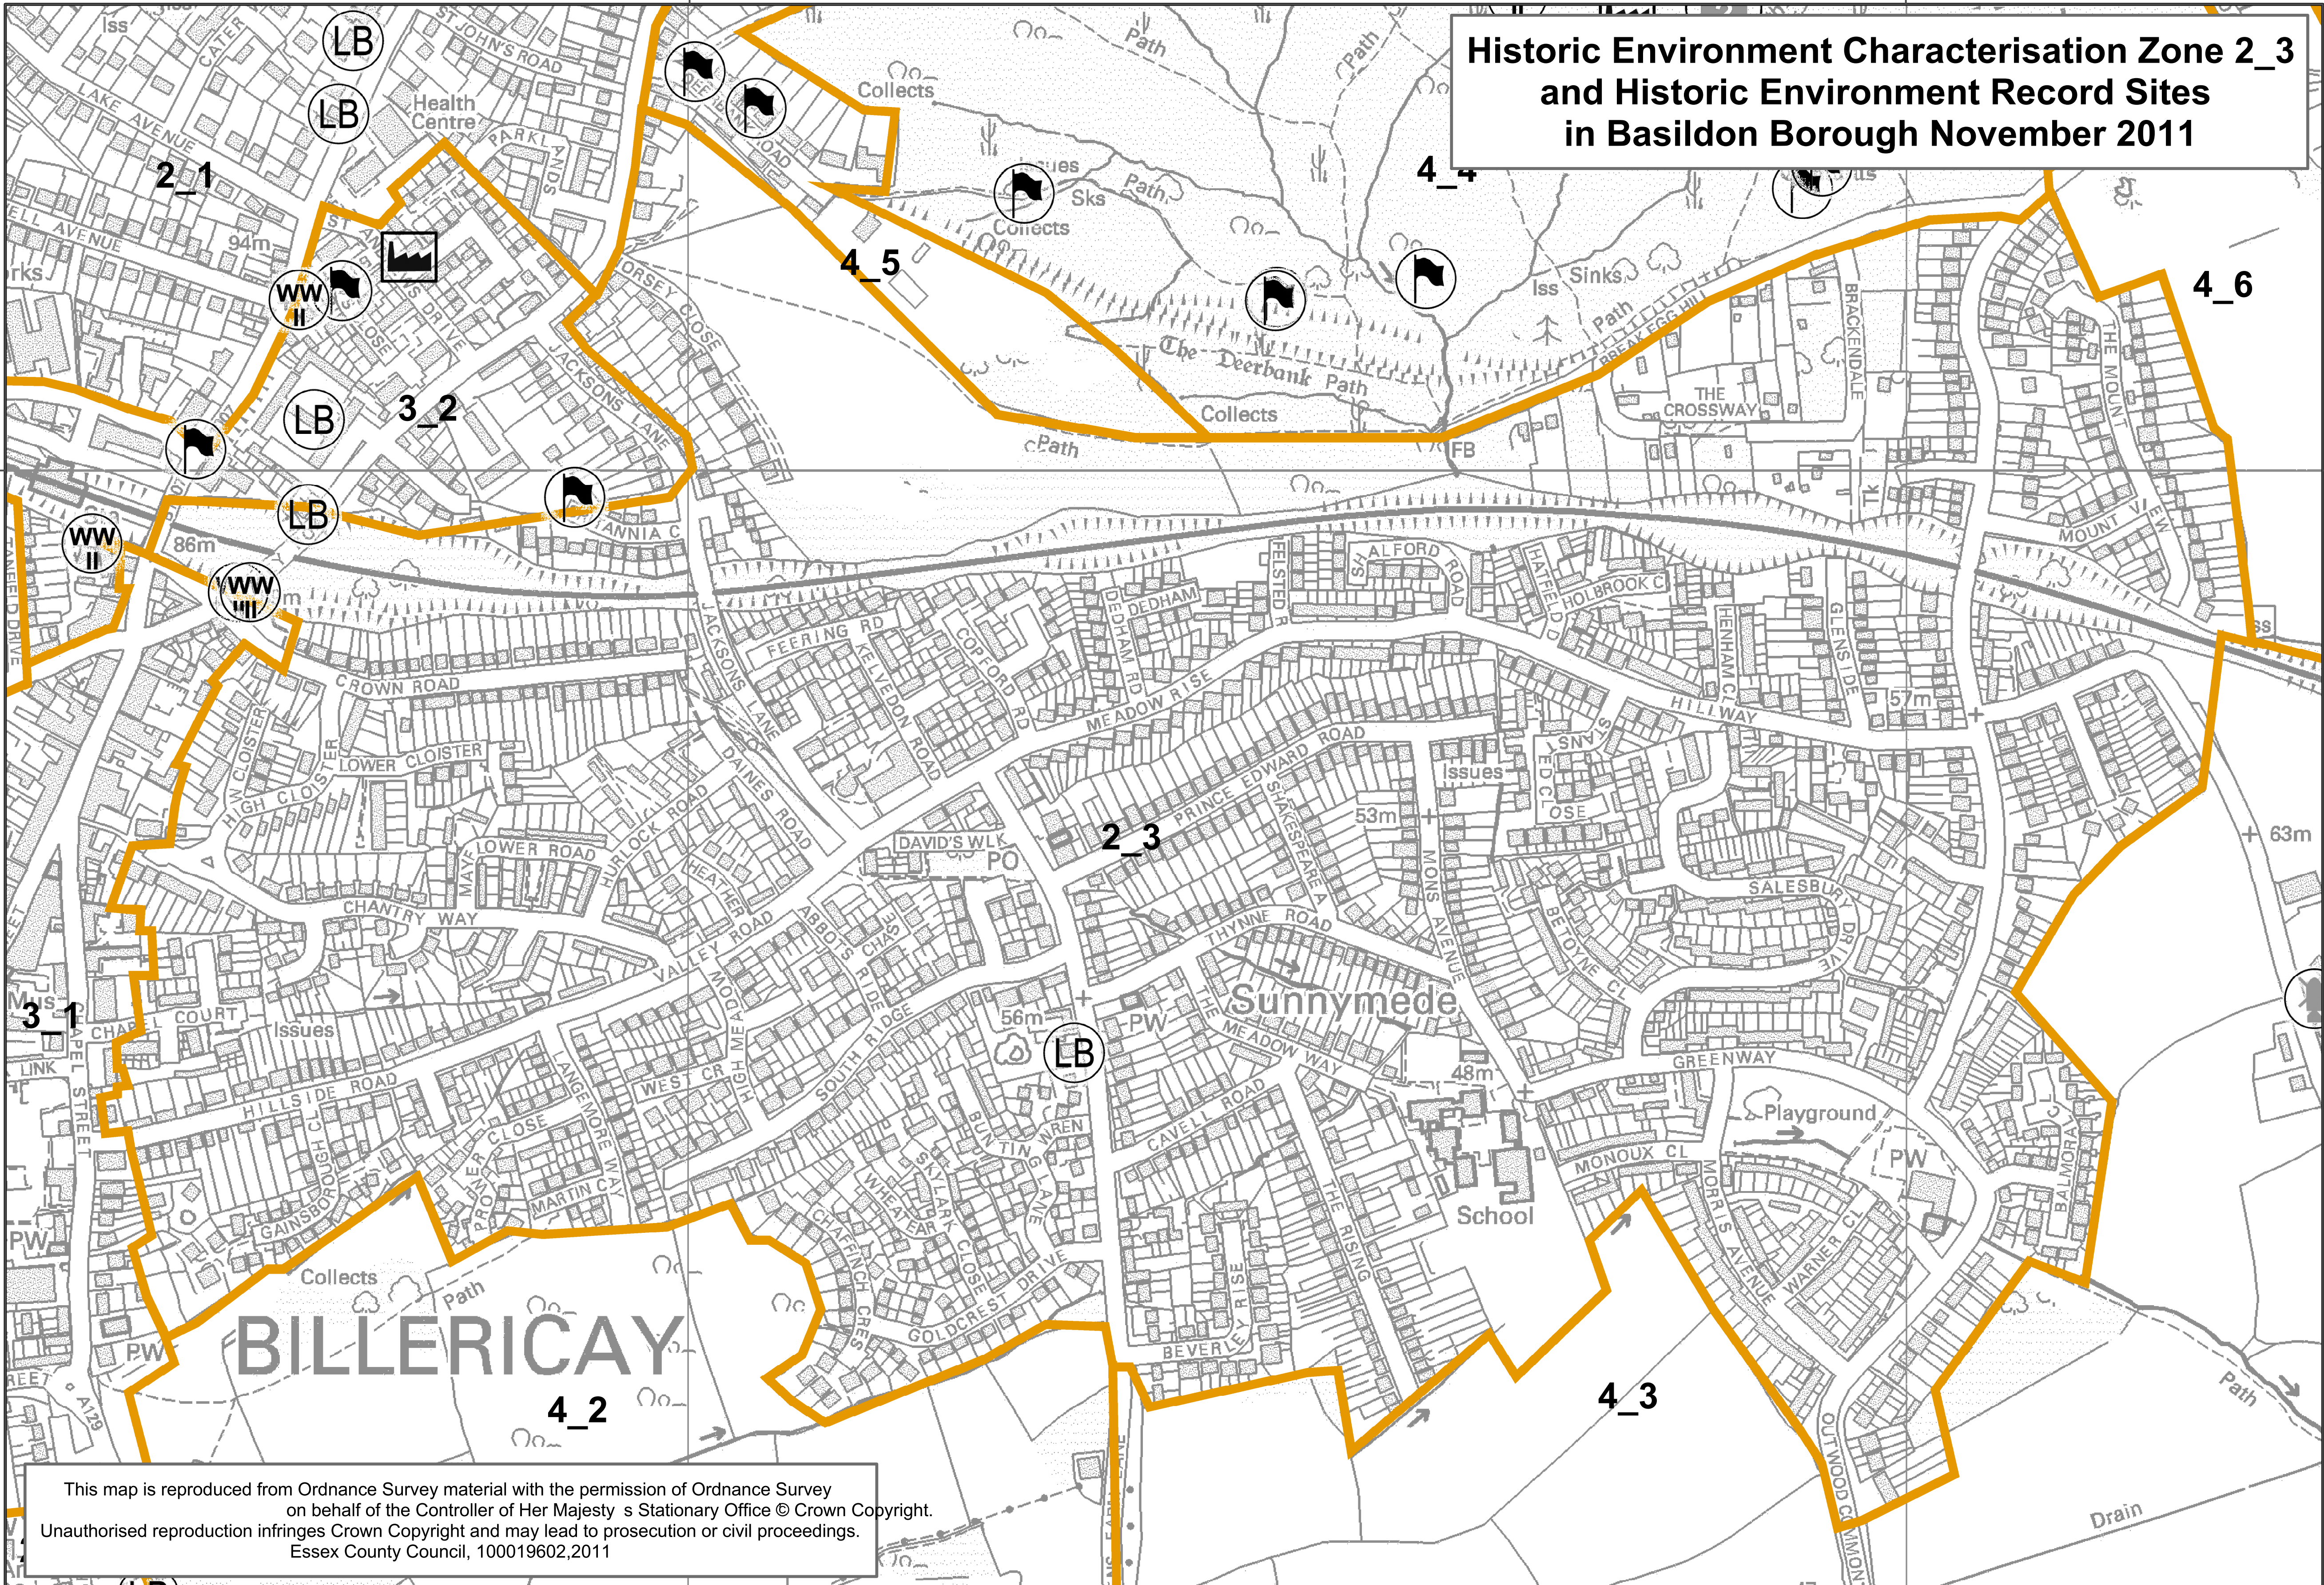

566000

567000

568000

569000

**Historic Environment Characterisation Zone 2\_1  
and Historic Environment Record Sites  
in Basildon Borough November 2011**

197000

197000

196000

Historic Environment Characterisation Zone 2\_2 and Historic Environment Record Sites in Basildon Borough November 2011

194000

194000

This map is reproduced from Ordnance Survey material with the permission of Ordnance Survey on behalf of the Controller of Her Majesty's Stationary Office © Crown Copyright. Unauthorised reproduction infringes Crown Copyright and may lead to prosecution or civil proceedings. Essex County Council, 100019602,2011

**Historic Environment Characterisation Zone 2\_3  
and Historic Environment Record Sites  
in Basildon Borough November 2011**

This map is reproduced from Ordnance Survey material with the permission of Ordnance Survey on behalf of the Controller of Her Majesty's Stationary Office © Crown Copyright. Unauthorised reproduction infringes Crown Copyright and may lead to prosecution or civil proceedings. Essex County Council, 100019602, 2011

568000

569000

194000

194000

**Historic Environment Characterisation Zone 2\_4  
and Historic Environment Record Sites  
in Basildon Borough November 2011**

This map is reproduced from Ordnance Survey material with the permission of Ordnance Survey on behalf of the Controller of Her Majesty's Stationary Office © Crown Copyright. Unauthorised reproduction infringes Crown Copyright and may lead to prosecution or civil proceedings. Essex County Council, 100019602,2011