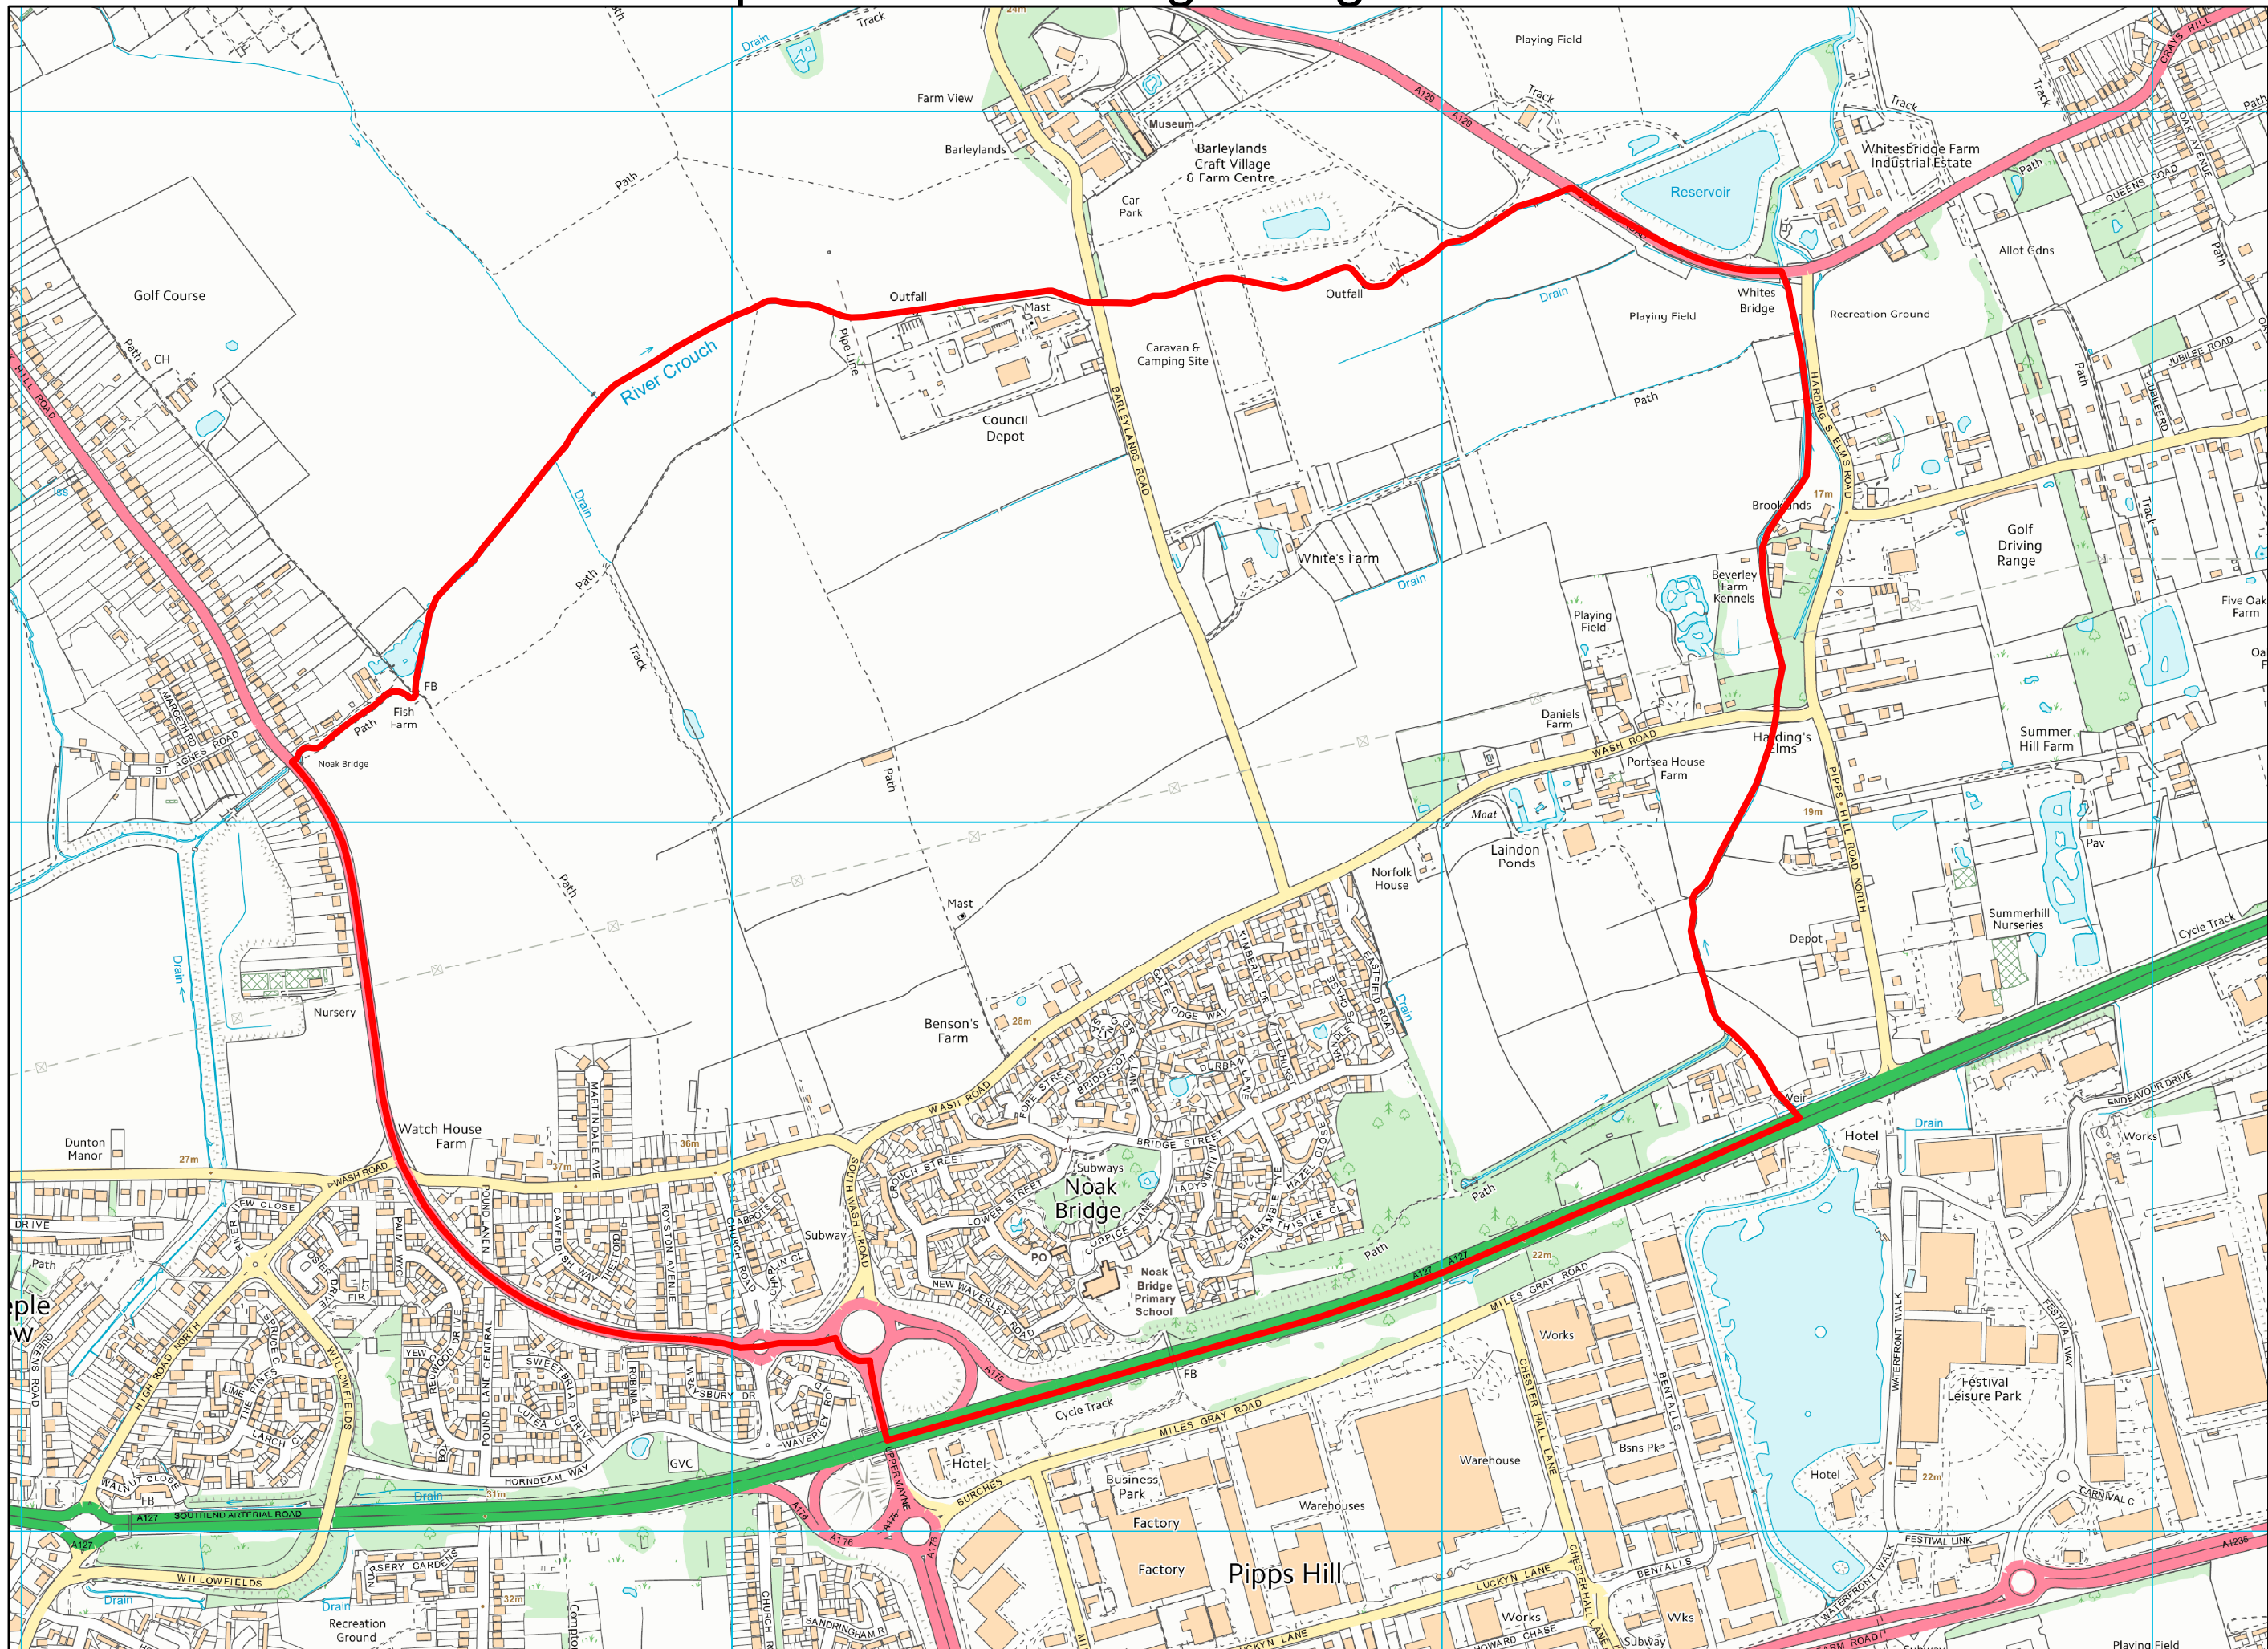

Proposed Noak Bridge Neighbourhood Area

Legend

- Proposed Noak Bridge Neighbourhood Area

0 0.075 0.15 0.3 0.45 0.6 Miles

1:8,544

This map contains data licensed from Ordnance Survey with the permission of the Controller of Her Majesty's Stationery Office (C) Crown Copyright and database rights 2018 Ordnance Survey 100018871. All rights reserved.