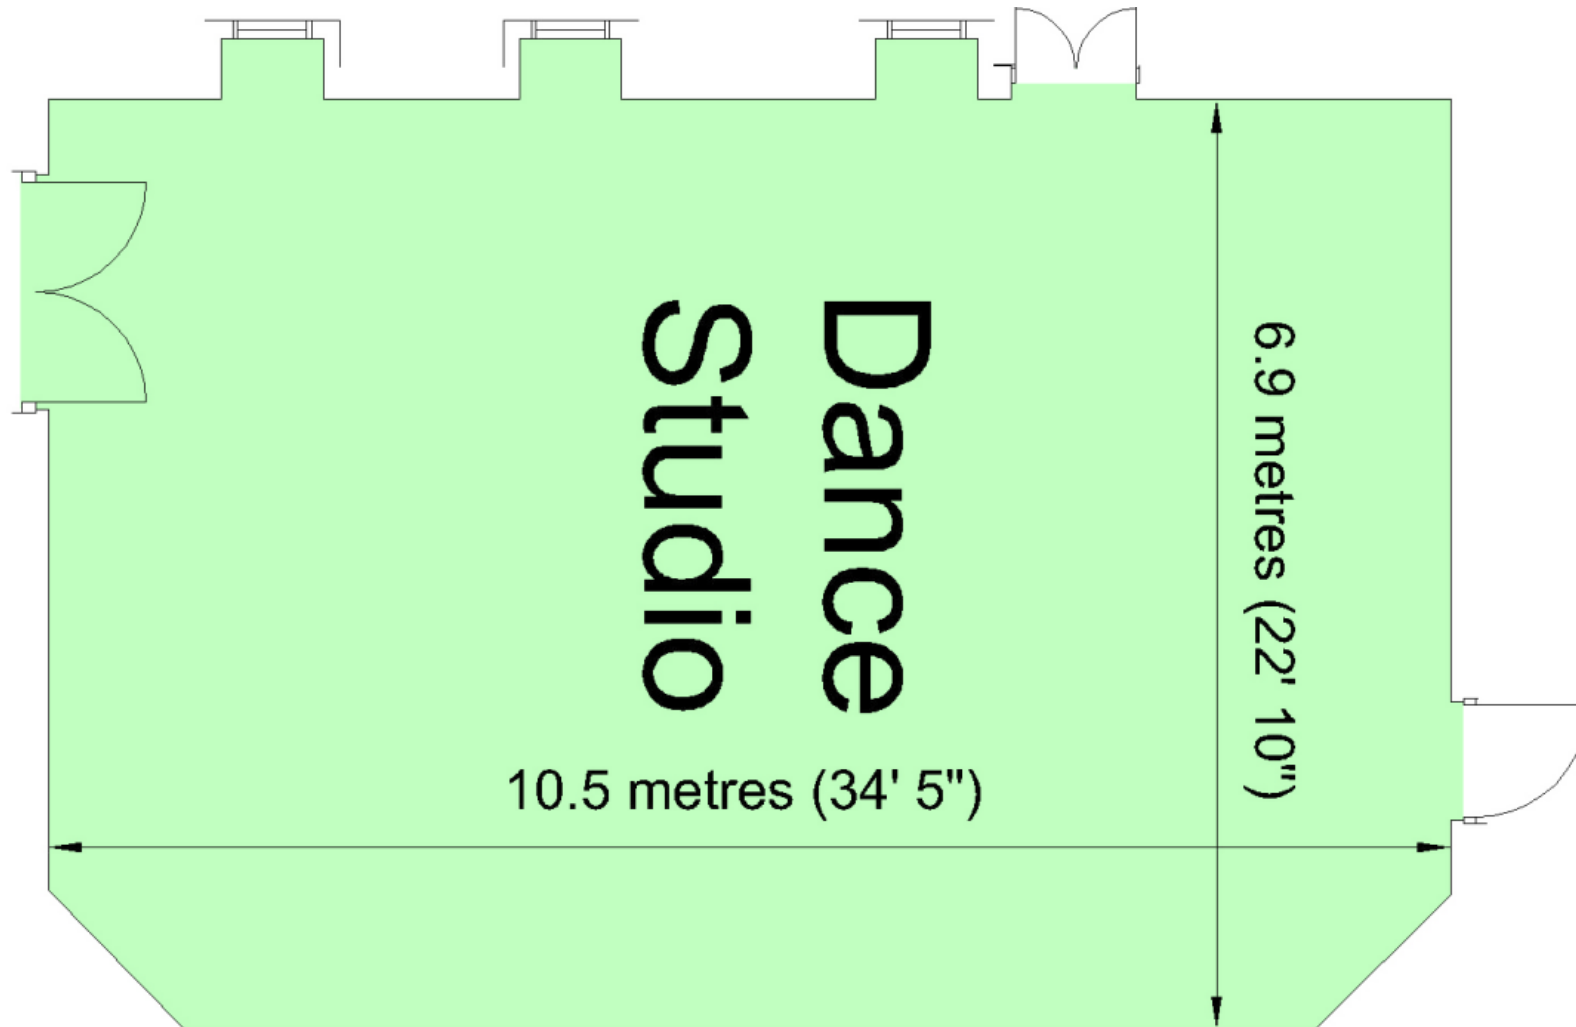

The Place, Multi-purpose Leisure Centre in Pitsea, Basildon

THE PLACE TO MEET - DANCE STUDIO HIRE FLOOR PLAN AT THE PLACE, PITSEA, BASILDON

SUITABLE FOR: Dance lessons/practice, fitness classes, martial arts, children's parties, meetings, presentations, workshops, training courses.

CAPACITY FOR HALL HIRE: 50 seated in theatre style / 26 seated in boardroom style / 25 for fitness classes.

ENQUIRES: T: 01268 205284 | E: pitsealeisurecentre@basildon.gov.uk | W: www.basildon.gov.uk/theplace