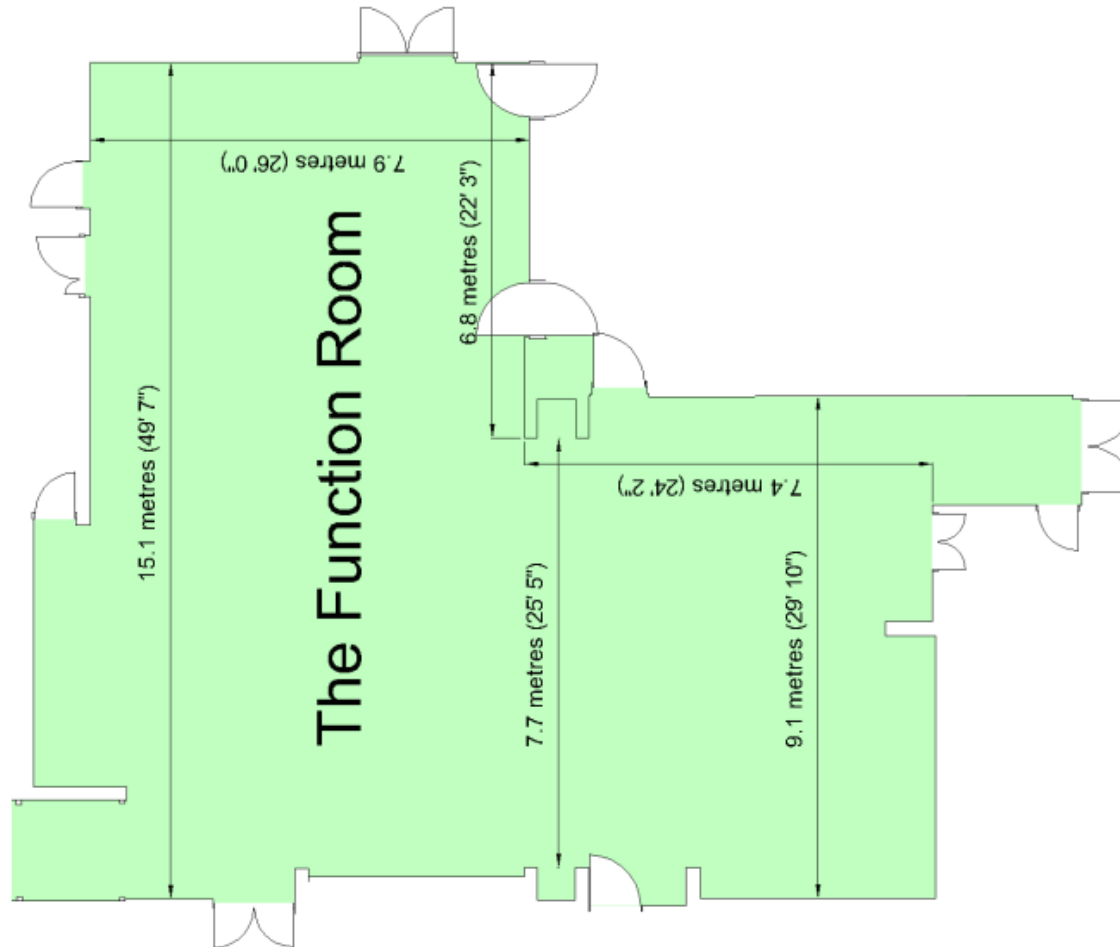

The Place, Multi-purpose Leisure Centre in Pitsea, Basildon

THE PLACE TO MEET - FUNCTION ROOM MEETING ROOM HIRE FLOOR PLAN AT THE PLACE, PITSEA, BASILDON

SUITABLE FOR: Large meetings, conferences, presentations, training workshops, productions, live bands, fayres, quiz nights, charity events, boot sales, dance/exercise groups, martial arts, children's parties.