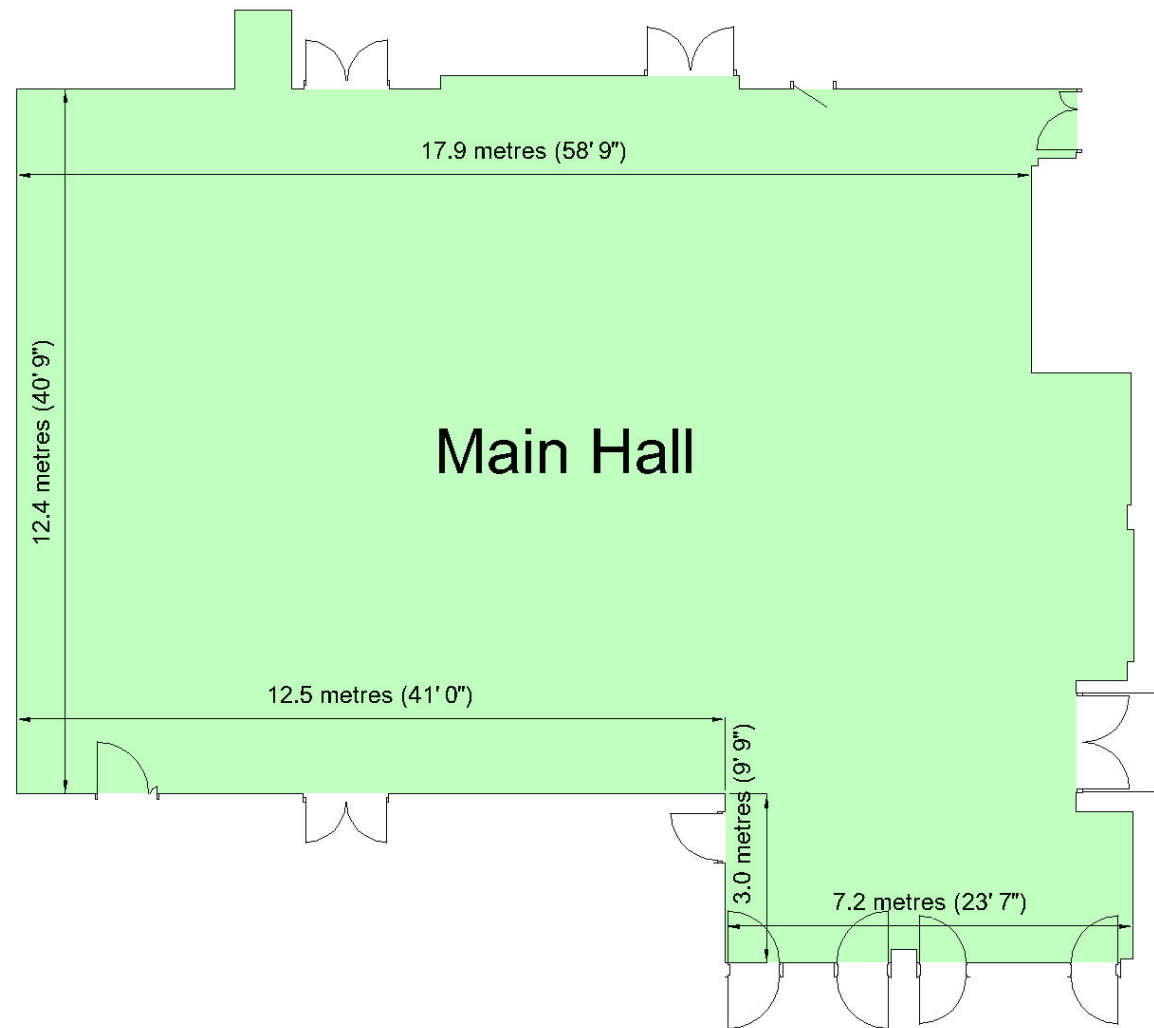

The Place, Multi-purpose Leisure Centre in Pitsea, Basildon

THE PLACE TO MEET - MAIN HALL ROOM HIRE FLOOR PLAN AT THE PLACE, PITSEA, BASILDON

SUITABLE FOR: Large meetings, conferences, presentations, training workshops, productions, live bands, fayres, quiz nights, charity events, boot sales, dance/exercise groups, martial arts, children's parties.