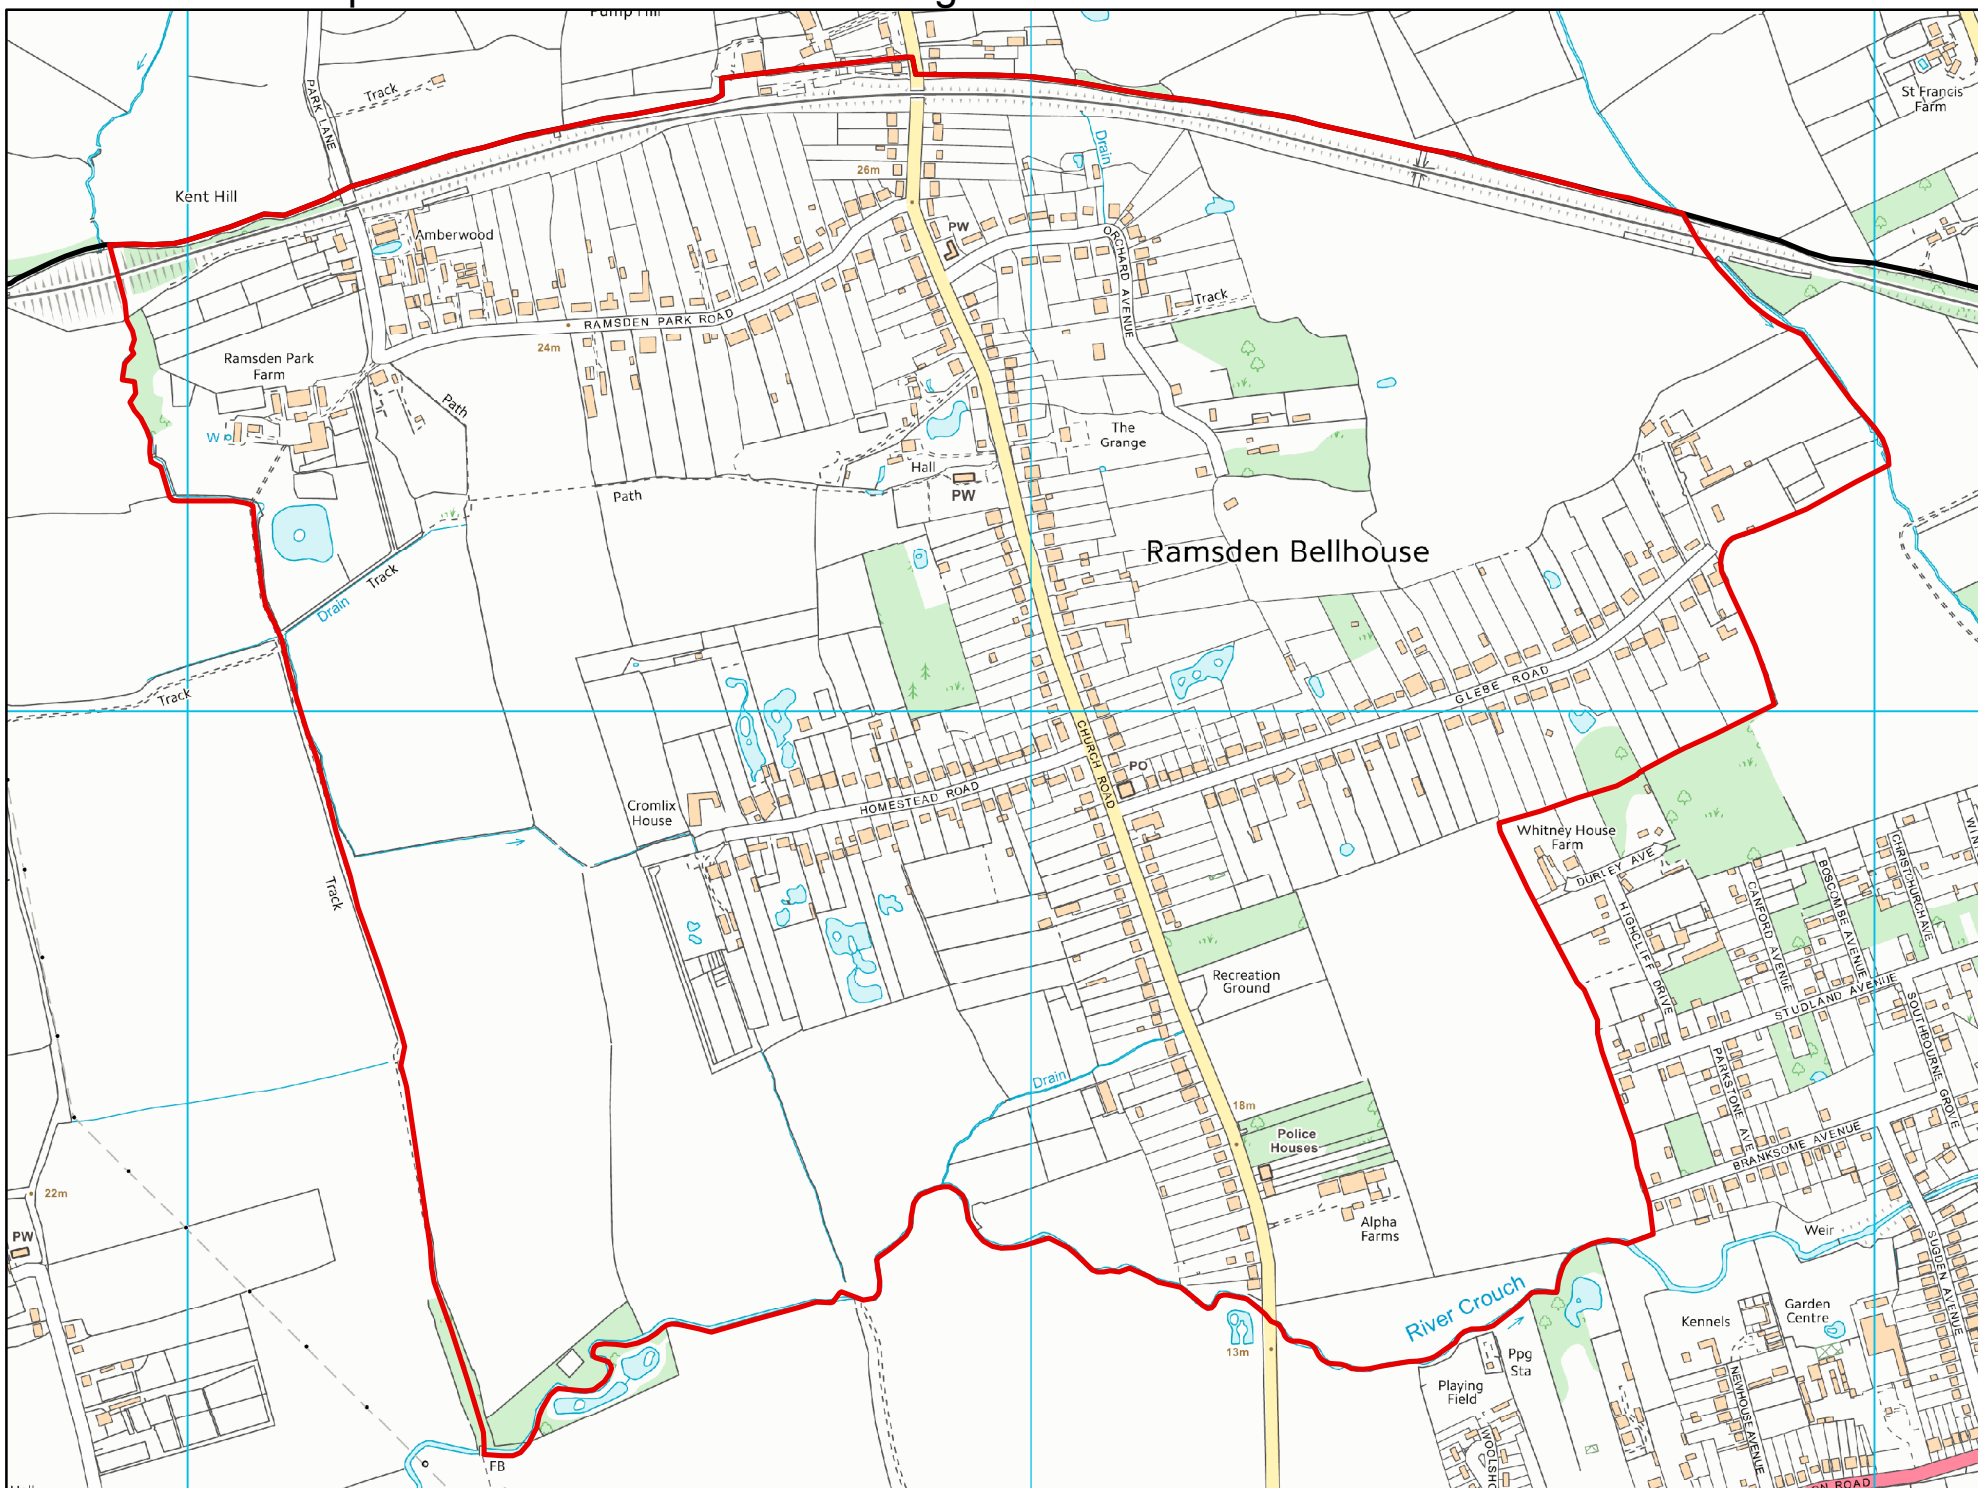

Proposed Ramsden Bellhouse Neighbourhood Area

Legend

- Borough Boundary
- Proposed Ramsden Neighbourhood Area

1:8,979