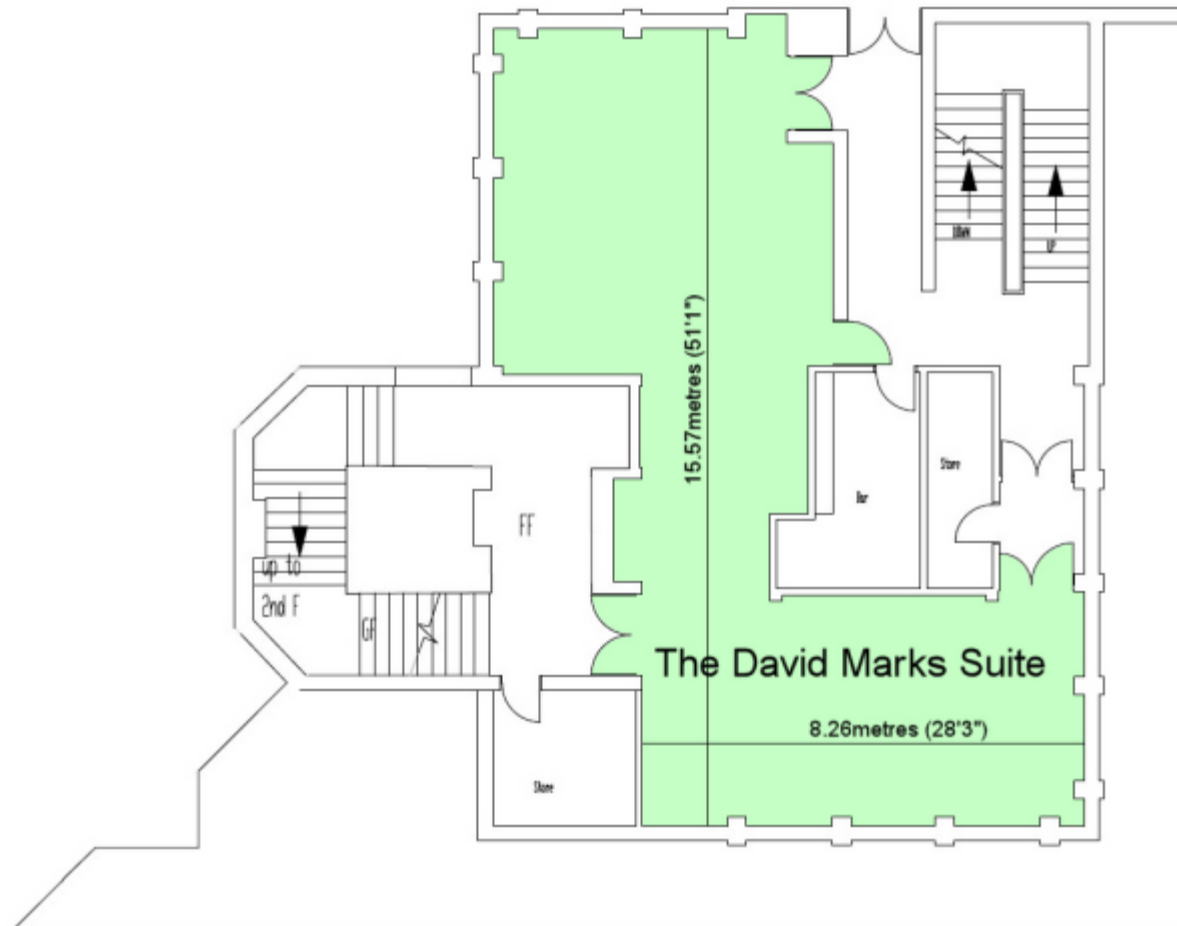

# The Place, Multi-purpose Leisure Centre in Pitsea, Basildon

**THE PLACE TO CELEBRATE - DAVID MARKS SUITE FLOOR PLAN AT THE PLACE, PITSEA, BASILDON**

**SUITABLE FOR:** Weddings, engagements, anniversaries, birthdays, office parties, baby showers, christenings and any type of celebration.