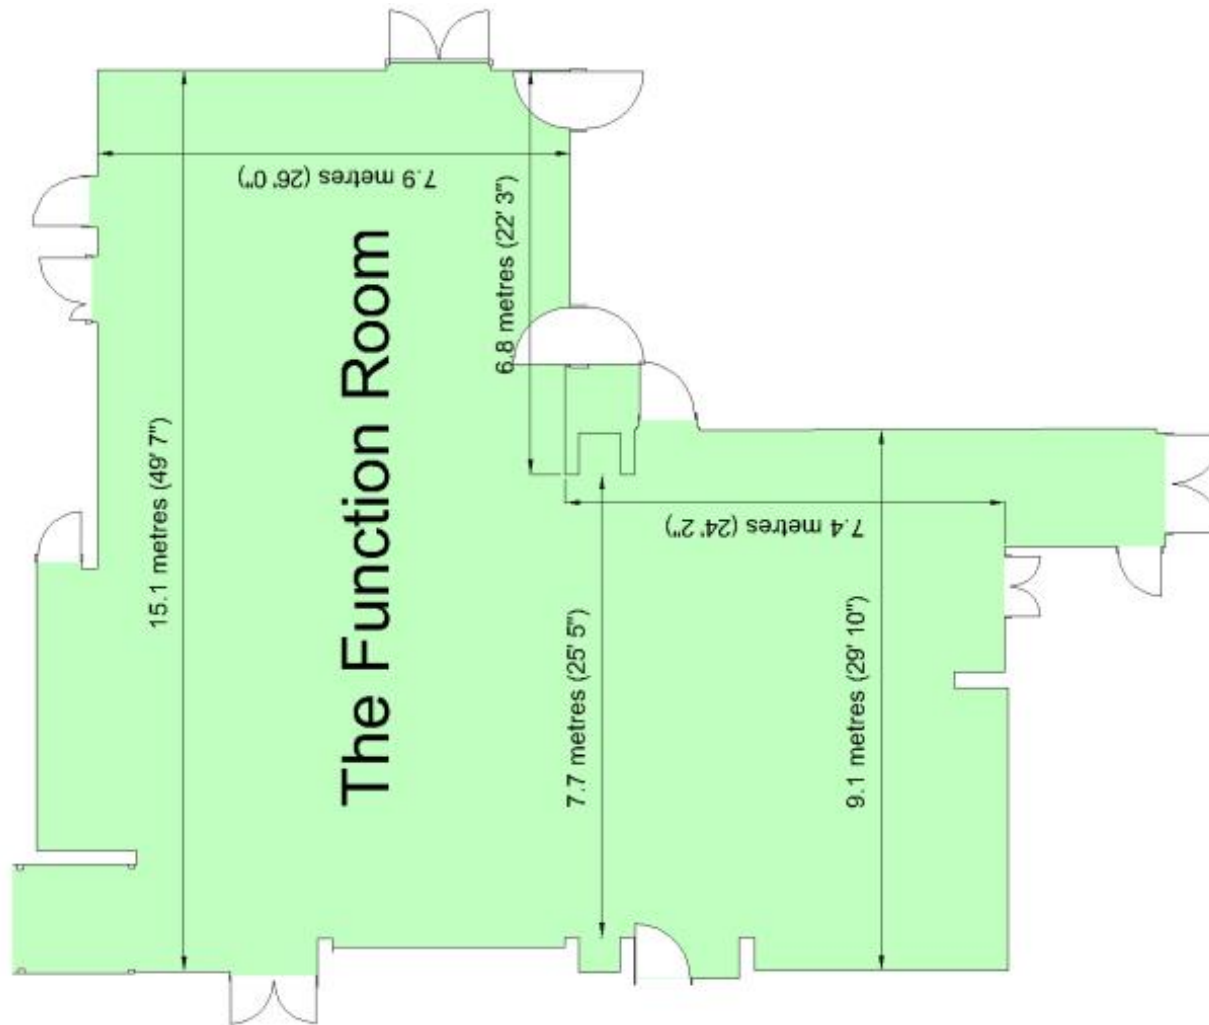

The Place, Multi-purpose Leisure Centre in Pitsea, Basildon

THE PLACE TO CELEBRATE - FUNCTION ROOM FLOOR PLAN AT THE PLACE, PITSEA, BASILDON

SUITABLE FOR: Weddings, engagements, anniversaries, birthdays, office parties, baby showers, christenings and any type of celebration.