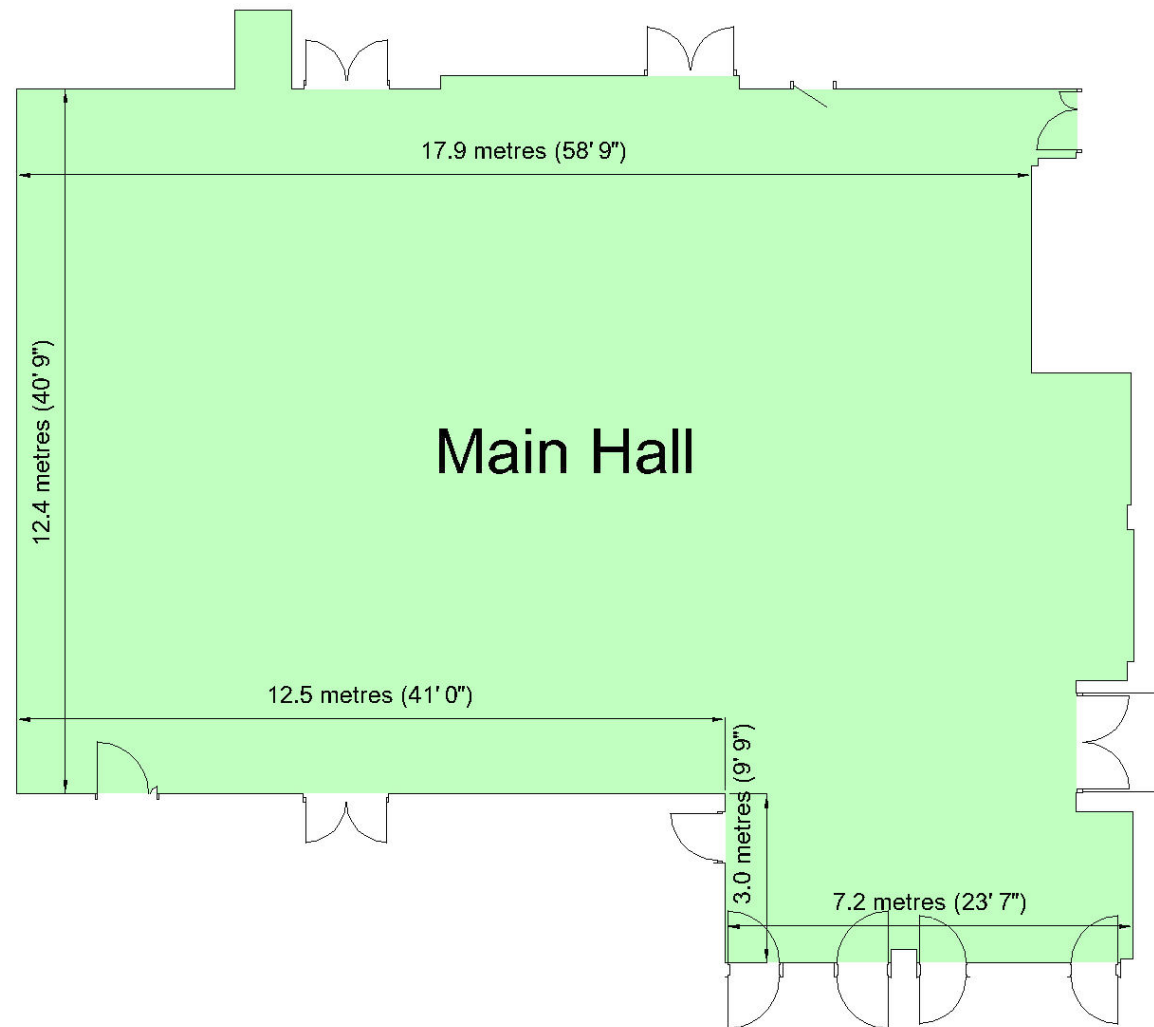

The Place, Multi-purpose Leisure Centre in Pitsea, Basildon

THE PLACE TO CELEBRATE - MAIN HALL FLOOR PLAN AT THE PLACE, PITSEA, BASILDON

SUITABLE FOR: Weddings, engagements, anniversaries, birthdays, office parties, baby showers, christenings and any type of celebration.