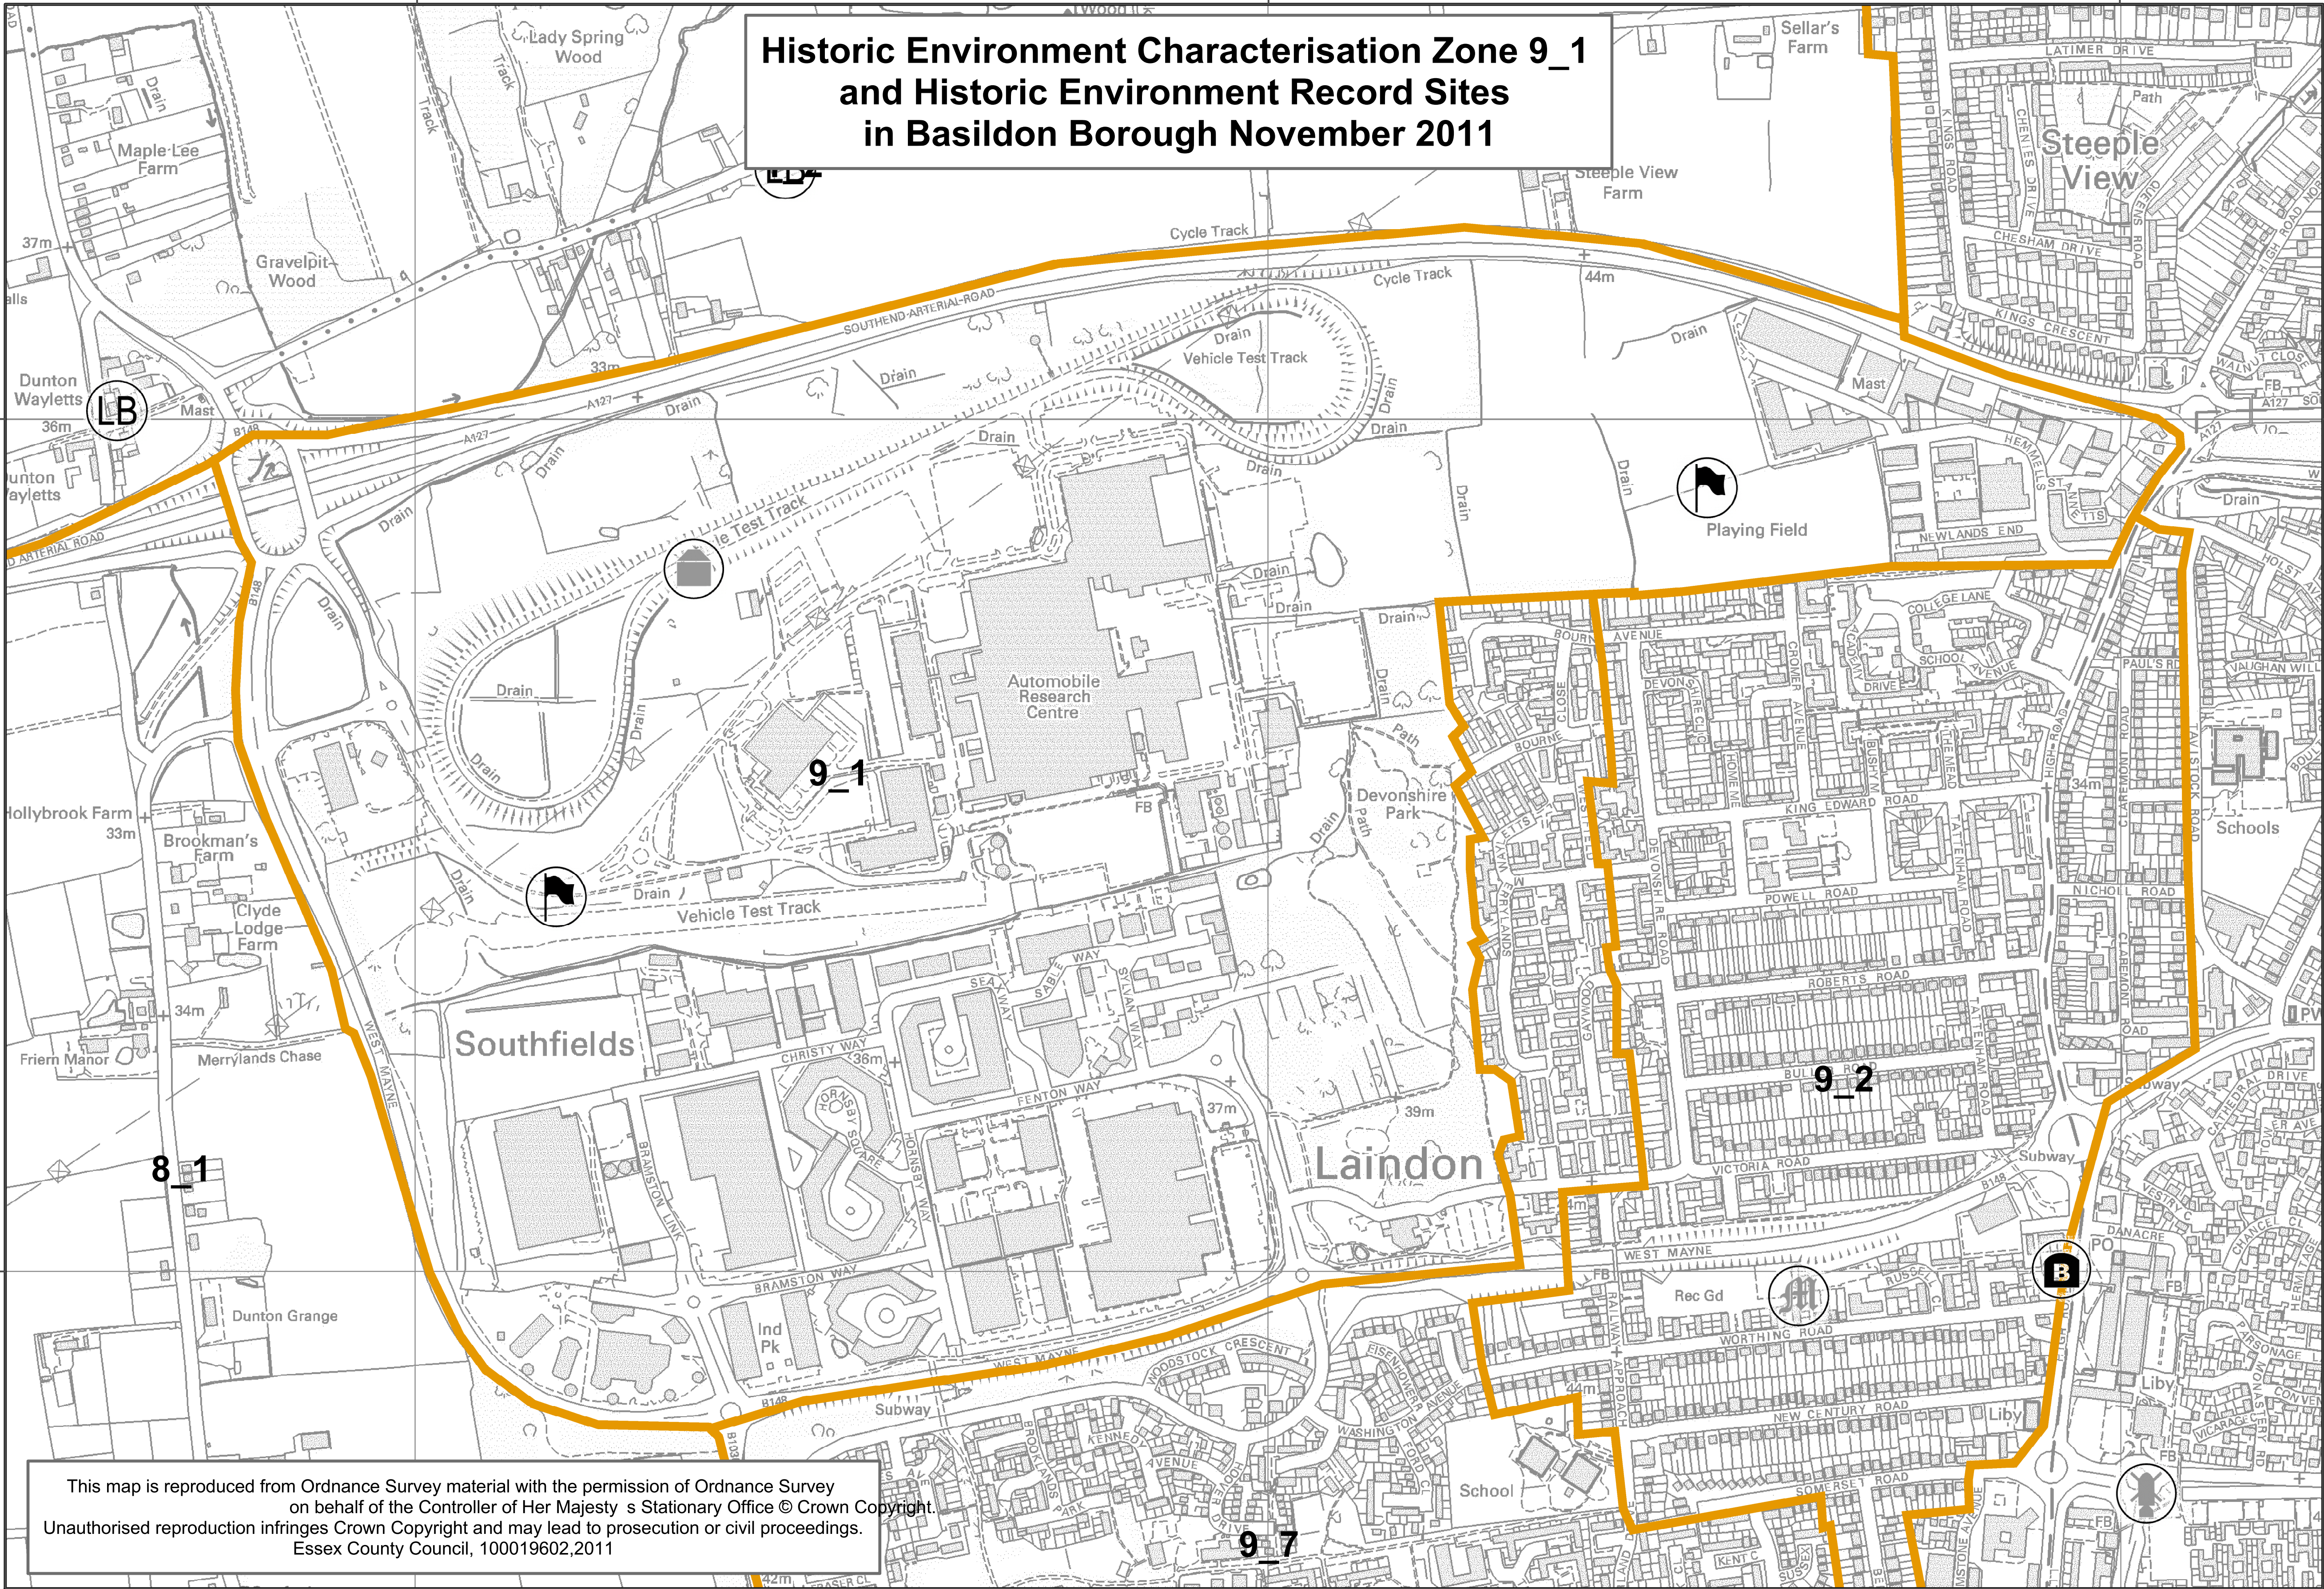

**Historic Environment Characterisation Zone 9_1
and Historic Environment Record Sites
in Basildon Borough November 2011**

This map is reproduced from Ordnance Survey material with the permission of Ordnance Survey on behalf of the Controller of Her Majesty's Stationary Office © Crown Copyright. Unauthorised reproduction infringes Crown Copyright and may lead to prosecution or civil proceedings. Essex County Council, 100019602,2011

9_7

**Historic Environment Characterisation Zone 9_10
and Historic Environment Record Sites
in Basildon Borough November 2011**

This map is reproduced from Ordnance Survey material with the permission of Ordnance Survey on behalf of the Controller of Her Majesty's Stationary Office © Crown Copyright. Unauthorised reproduction infringes Crown Copyright and may lead to prosecution or civil proceedings. Essex County Council, 100019602,2011

Historic Environment Characterisation Zone 9_11 and Historic Environment Record Sites in Basildon Borough November 2011

This map is reproduced from Ordnance Survey material with the permission of Ordnance Survey on behalf of the Controller of Her Majesty's Stationary Office © Crown Copyright. Unauthorised reproduction infringes Crown Copyright and may lead to prosecution or civil proceedings. Essex County Council, 100019602,2011