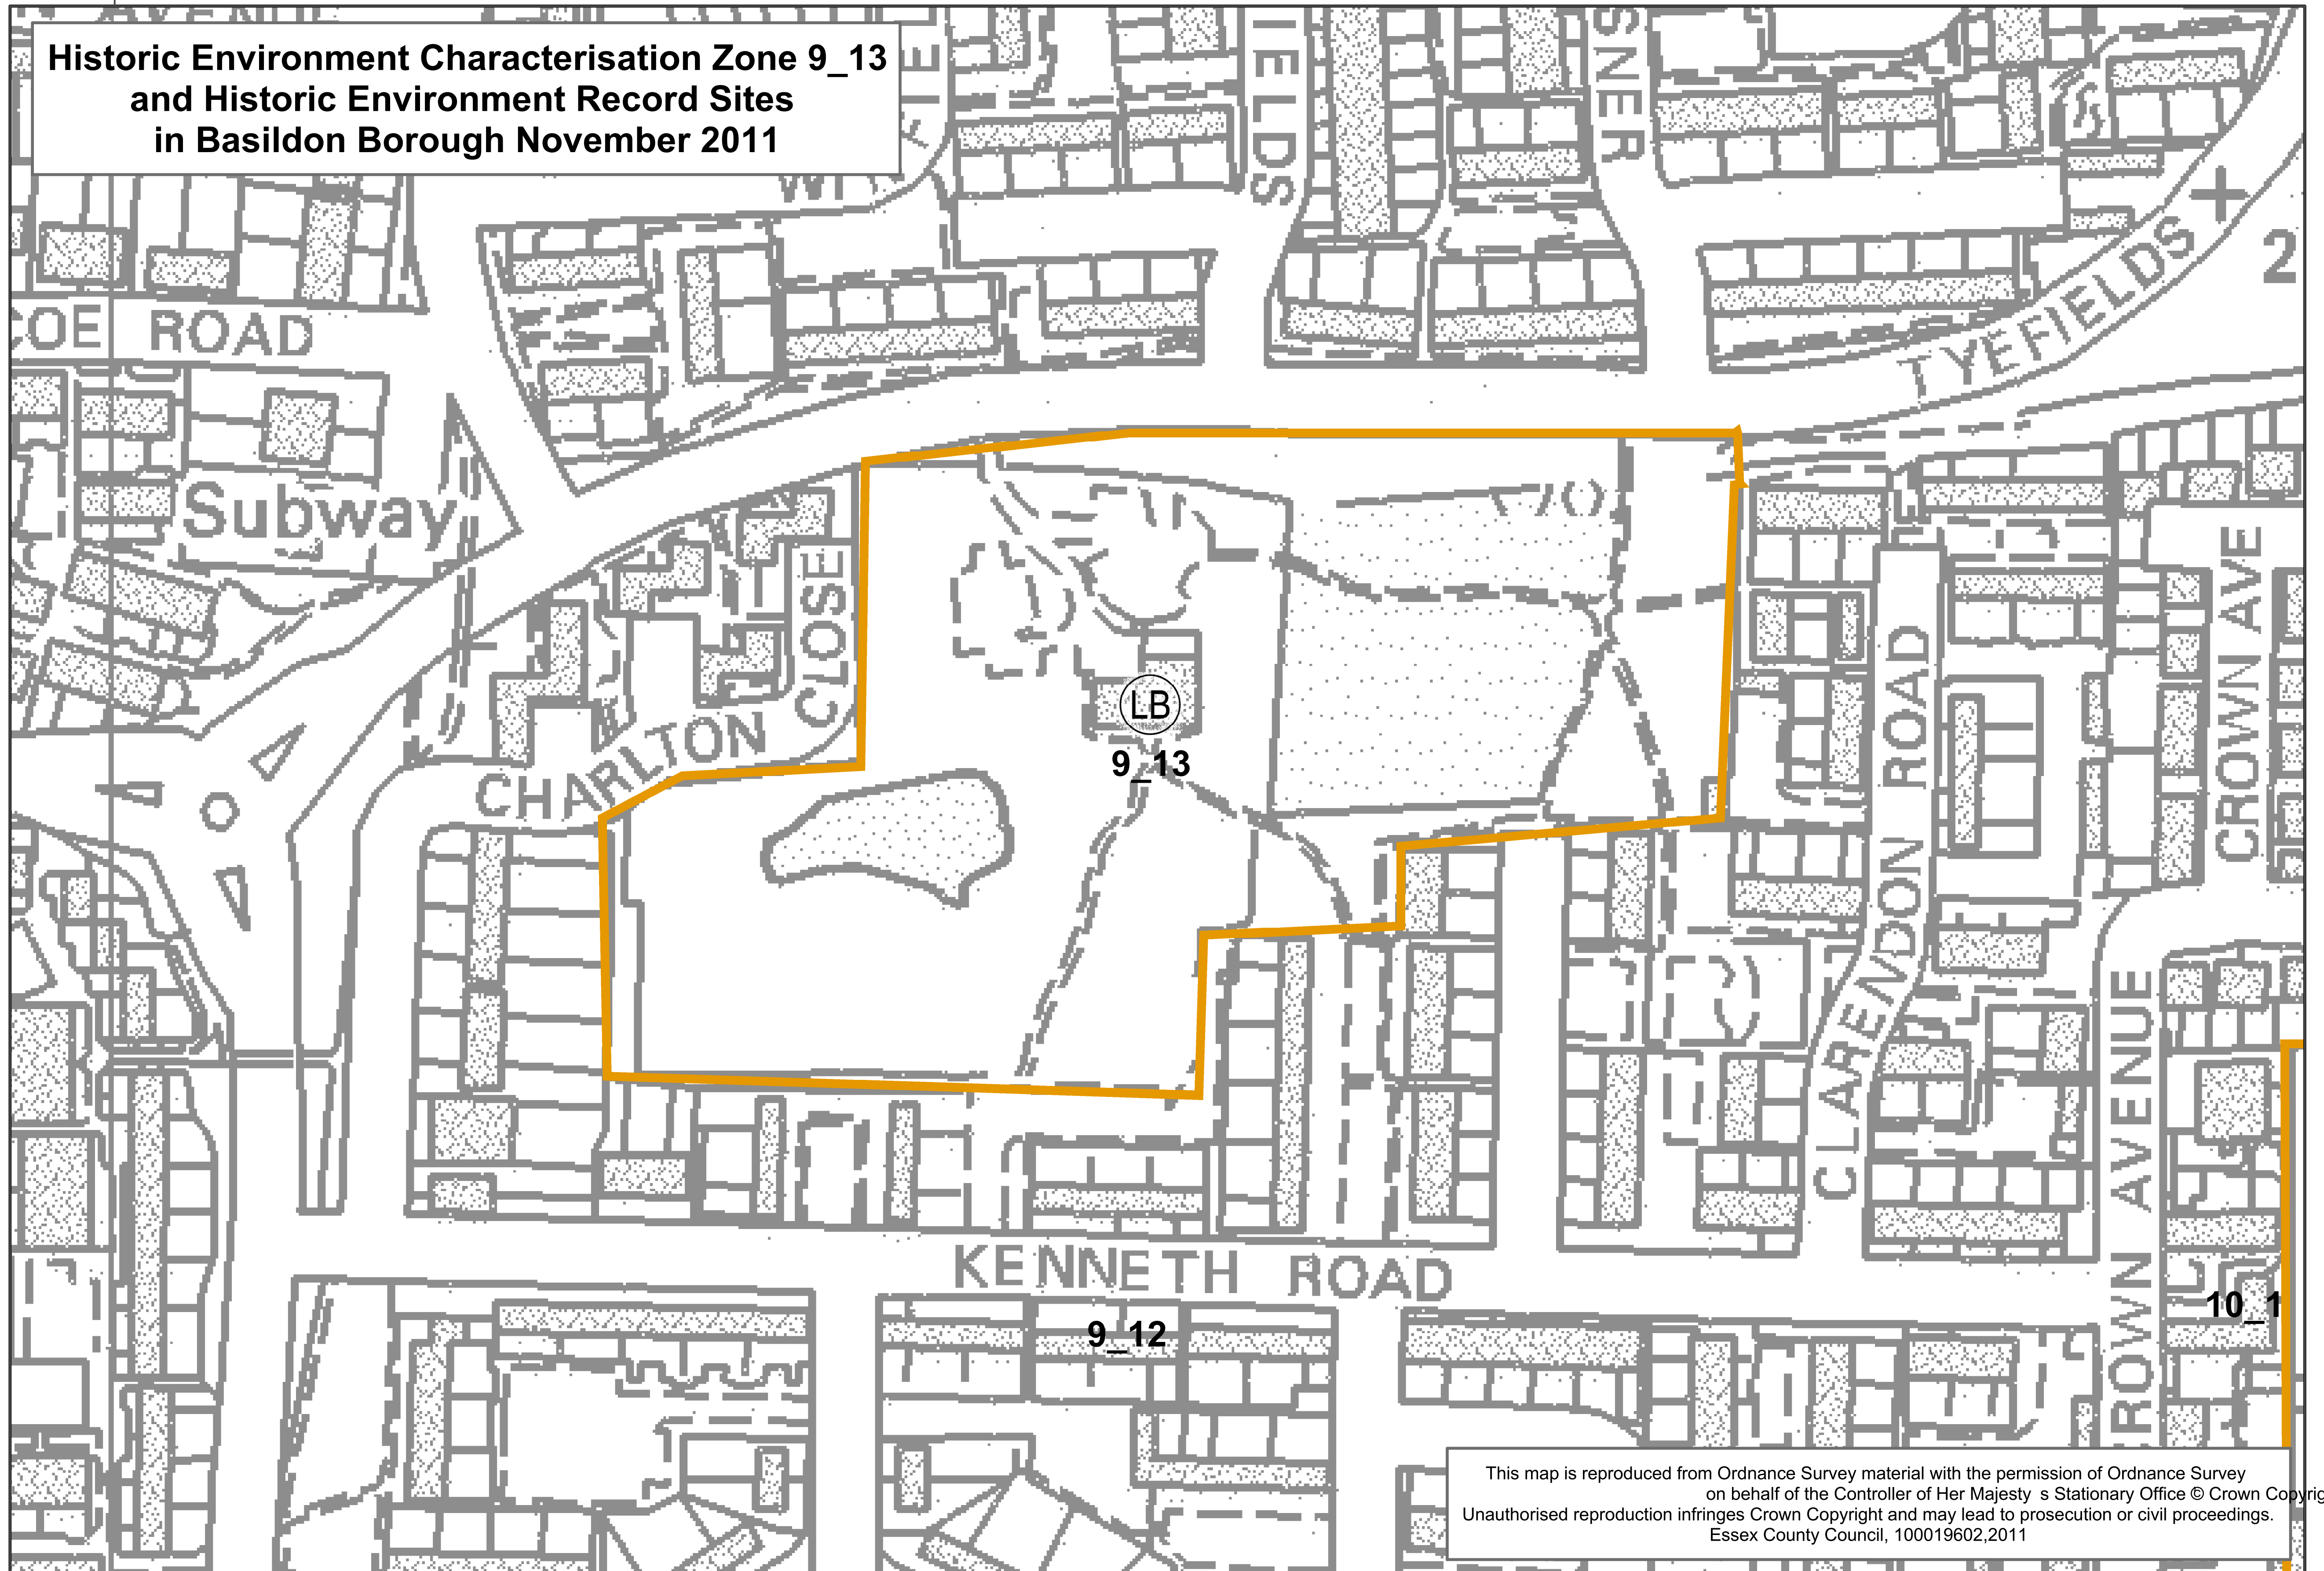

**Historic Environment Characterisation Zone 9_13
and Historic Environment Record Sites
in Basildon Borough November 2011**

This map is reproduced from Ordnance Survey material with the permission of Ordnance Survey on behalf of the Controller of Her Majesty's Stationary Office © Crown Copyright. Unauthorised reproduction infringes Crown Copyright and may lead to prosecution or civil proceedings. Essex County Council, 100019602,2011