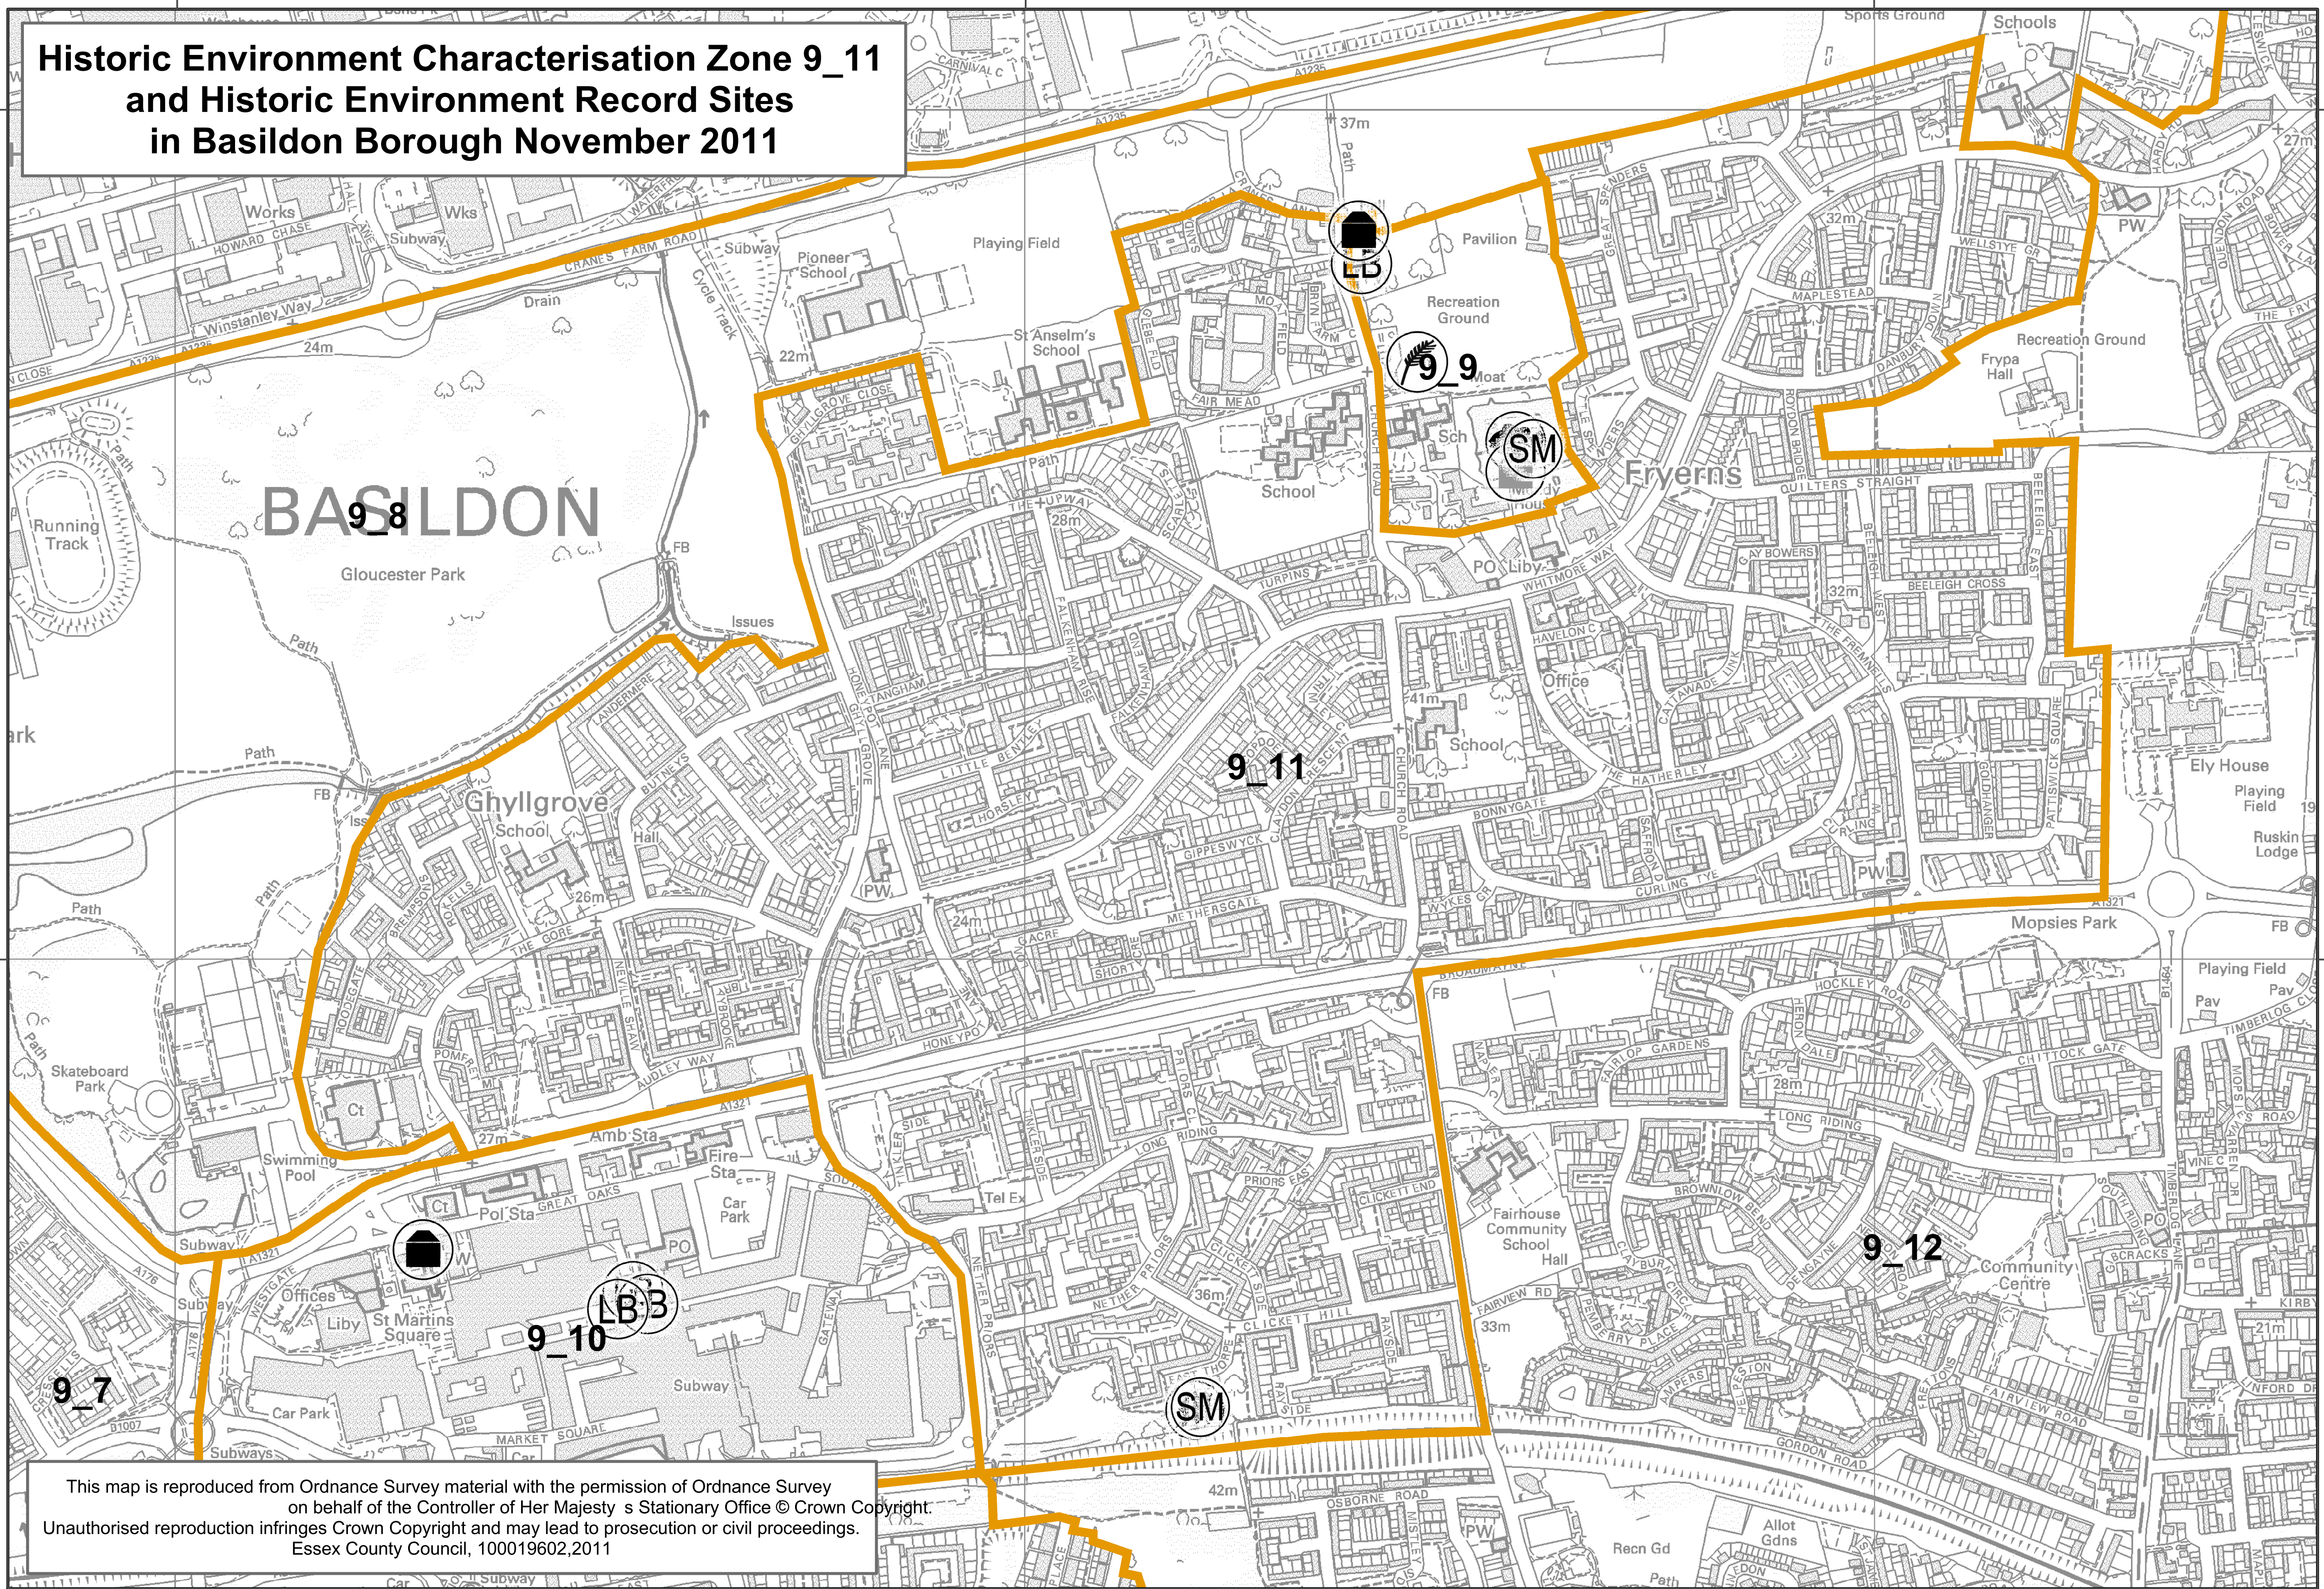

**Historic Environment Characterisation Zone 9_1
and Historic Environment Record Sites
in Basildon Borough November 2011**

This map is reproduced from Ordnance Survey material with the permission of Ordnance Survey on behalf of the Controller of Her Majesty's Stationary Office © Crown Copyright. Unauthorised reproduction infringes Crown Copyright and may lead to prosecution or civil proceedings. Essex County Council, 100019602,2011

9_7

**Historic Environment Characterisation Zone 9_10
and Historic Environment Record Sites
in Basildon Borough November 2011**

This map is reproduced from Ordnance Survey material with the permission of Ordnance Survey on behalf of the Controller of Her Majesty's Stationary Office © Crown Copyright. Unauthorised reproduction infringes Crown Copyright and may lead to prosecution or civil proceedings. Essex County Council, 100019602,2011

Historic Environment Characterisation Zone 9_11 and Historic Environment Record Sites in Basildon Borough November 2011

This map is reproduced from Ordnance Survey material with the permission of Ordnance Survey on behalf of the Controller of Her Majesty's Stationary Office © Crown Copyright. Unauthorised reproduction infringes Crown Copyright and may lead to prosecution or civil proceedings. Essex County Council, 100019602,2011

187000

This map is reproduced from Ordnance Survey material with the permission of Ordnance Survey on behalf of the Controller of Her Majesty's Stationary Office © Crown Copyright. Unauthorised reproduction infringes Crown Copyright and may lead to prosecution or civil proceedings. Essex County Council, 100019602,2011