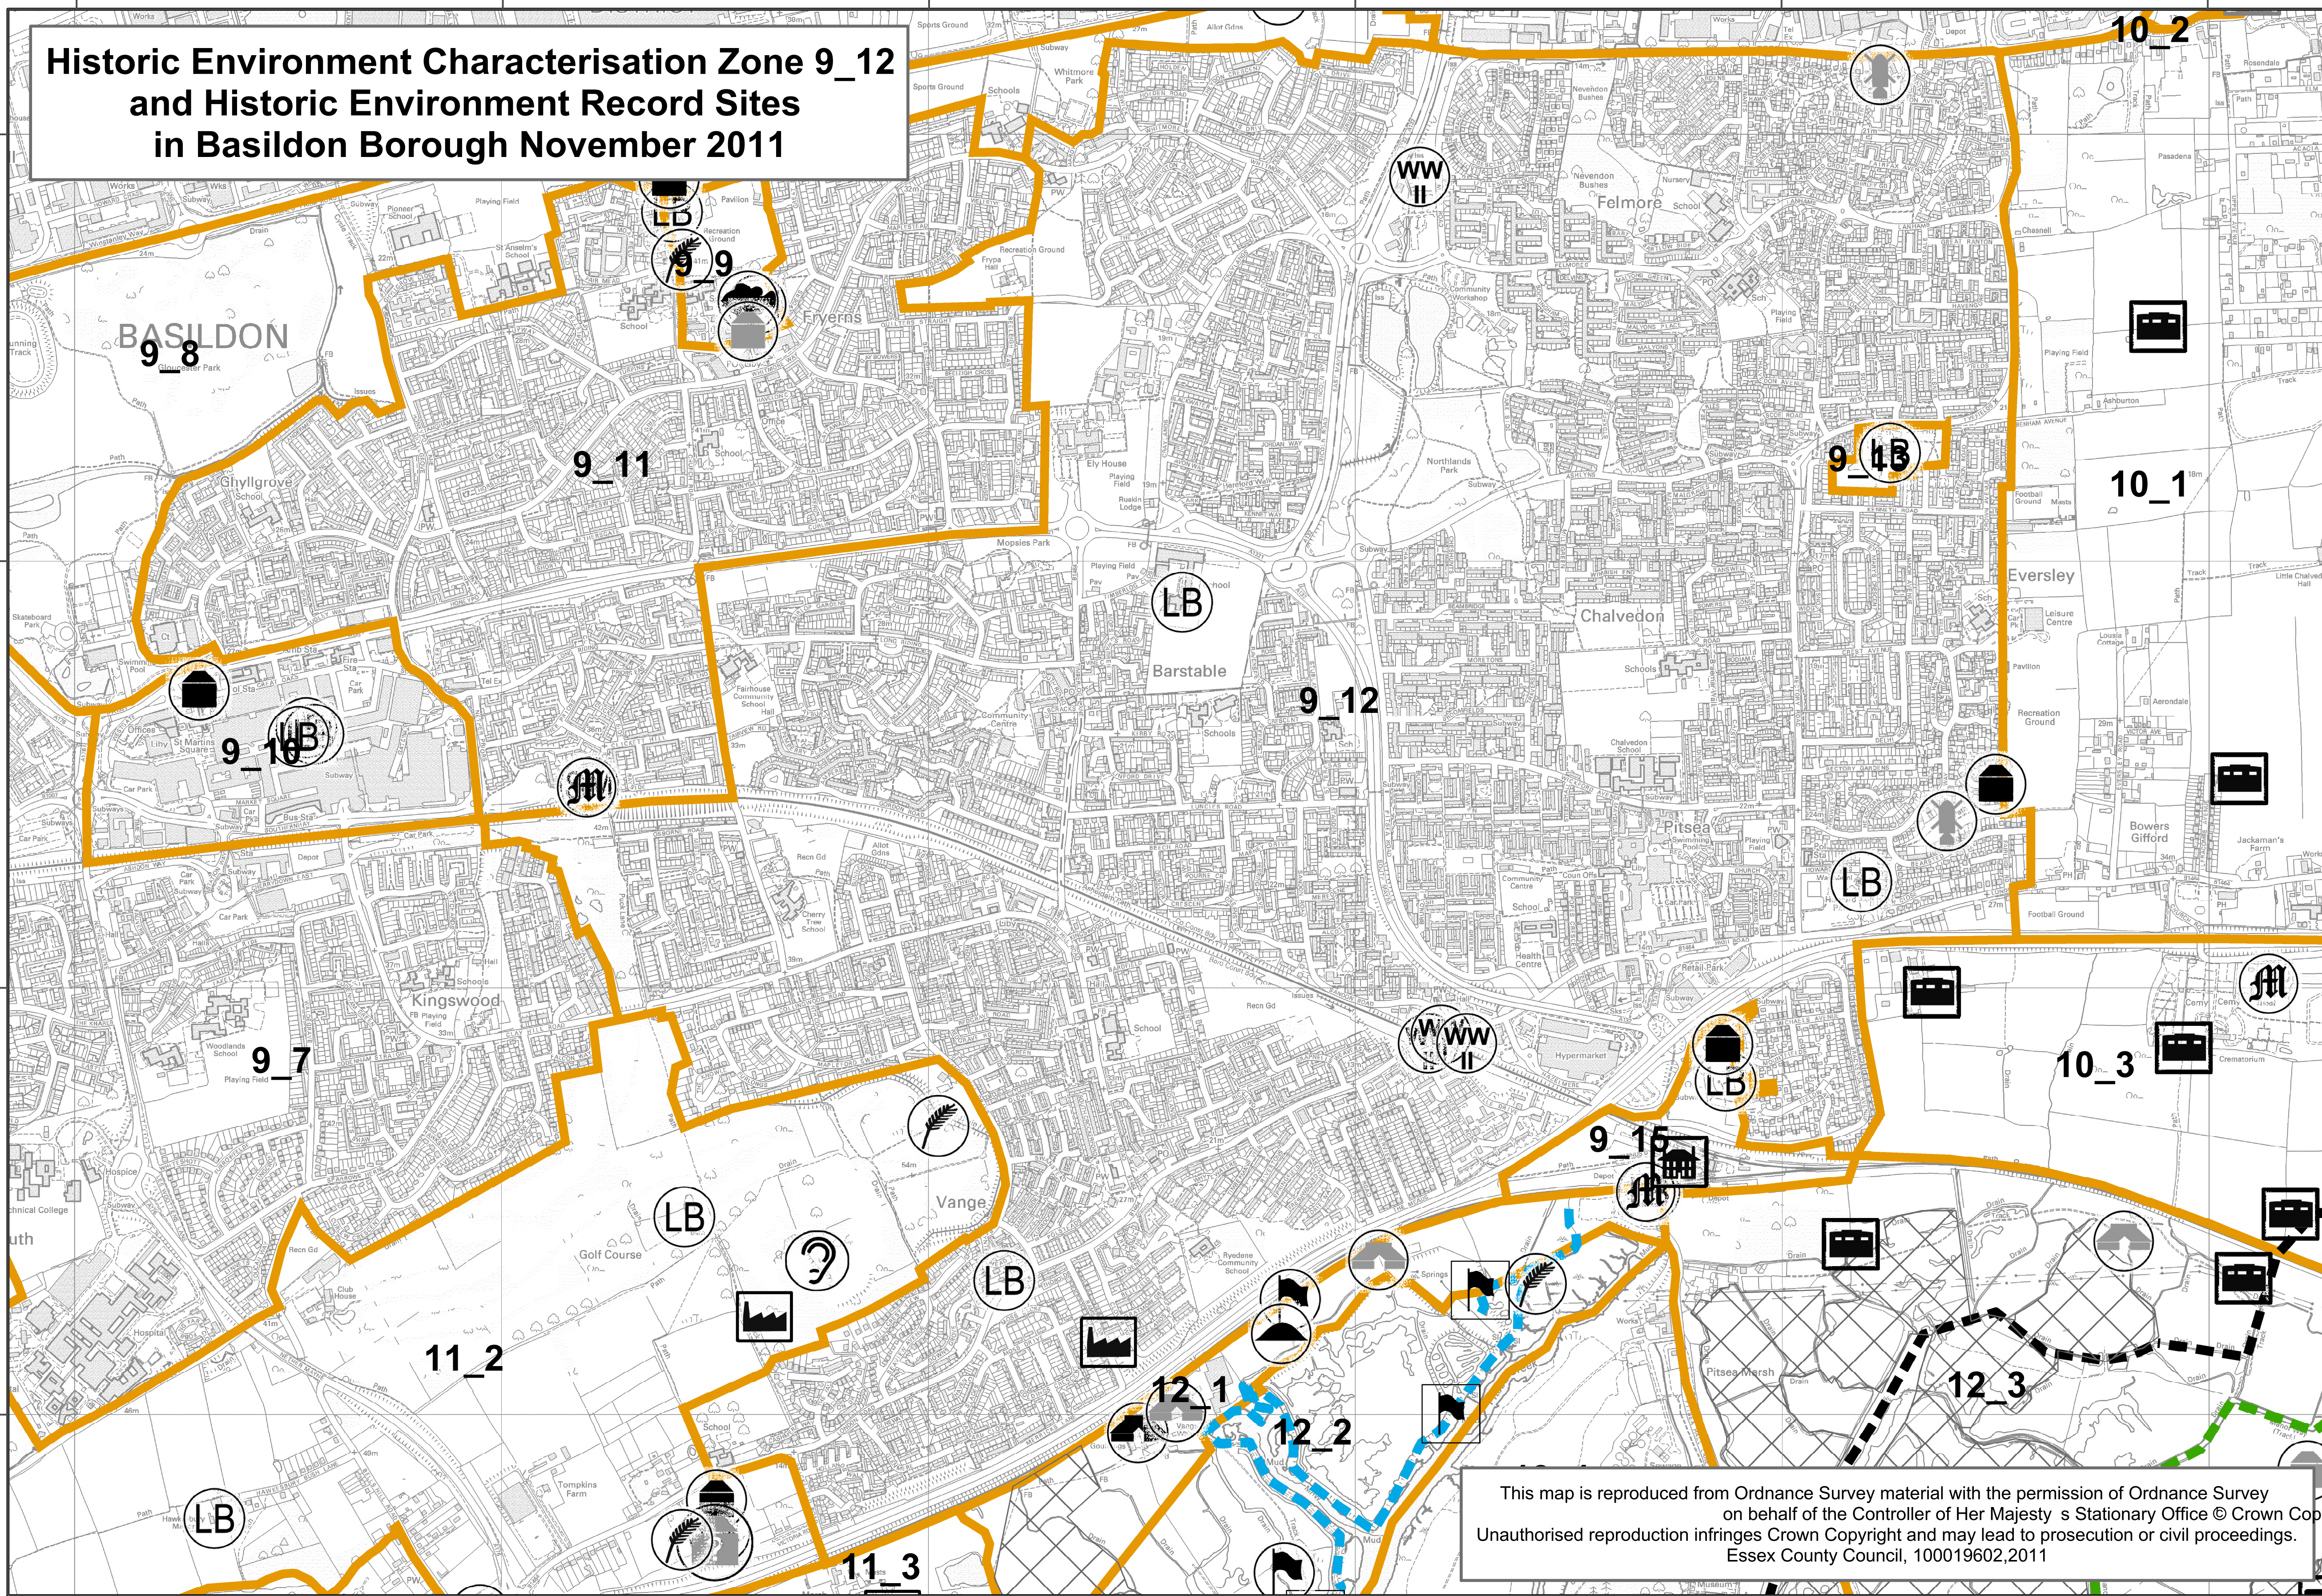

**Historic Environment Characterisation Zone 9_1
and Historic Environment Record Sites
in Basildon Borough November 2011**

This map is reproduced from Ordnance Survey material with the permission of Ordnance Survey on behalf of the Controller of Her Majesty's Stationary Office © Crown Copyright. Unauthorised reproduction infringes Crown Copyright and may lead to prosecution or civil proceedings. Essex County Council, 100019602,2011

9_7

**Historic Environment Characterisation Zone 9_10
and Historic Environment Record Sites
in Basildon Borough November 2011**

This map is reproduced from Ordnance Survey material with the permission of Ordnance Survey on behalf of the Controller of Her Majesty's Stationary Office © Crown Copyright. Unauthorised reproduction infringes Crown Copyright and may lead to prosecution or civil proceedings. Essex County Council, 100019602,2011

Historic Environment Characterisation Zone 9_11 and Historic Environment Record Sites in Basildon Borough November 2011

This map is reproduced from Ordnance Survey material with the permission of Ordnance Survey on behalf of the Controller of Her Majesty's Stationary Office © Crown Copyright. Unauthorised reproduction infringes Crown Copyright and may lead to prosecution or civil proceedings. Essex County Council, 100019602,2011

187000

This map is reproduced from Ordnance Survey material with the permission of Ordnance Survey on behalf of the Controller of Her Majesty's Stationary Office © Crown Copyright. Unauthorised reproduction infringes Crown Copyright and may lead to prosecution or civil proceedings. Essex County Council, 100019602,2011