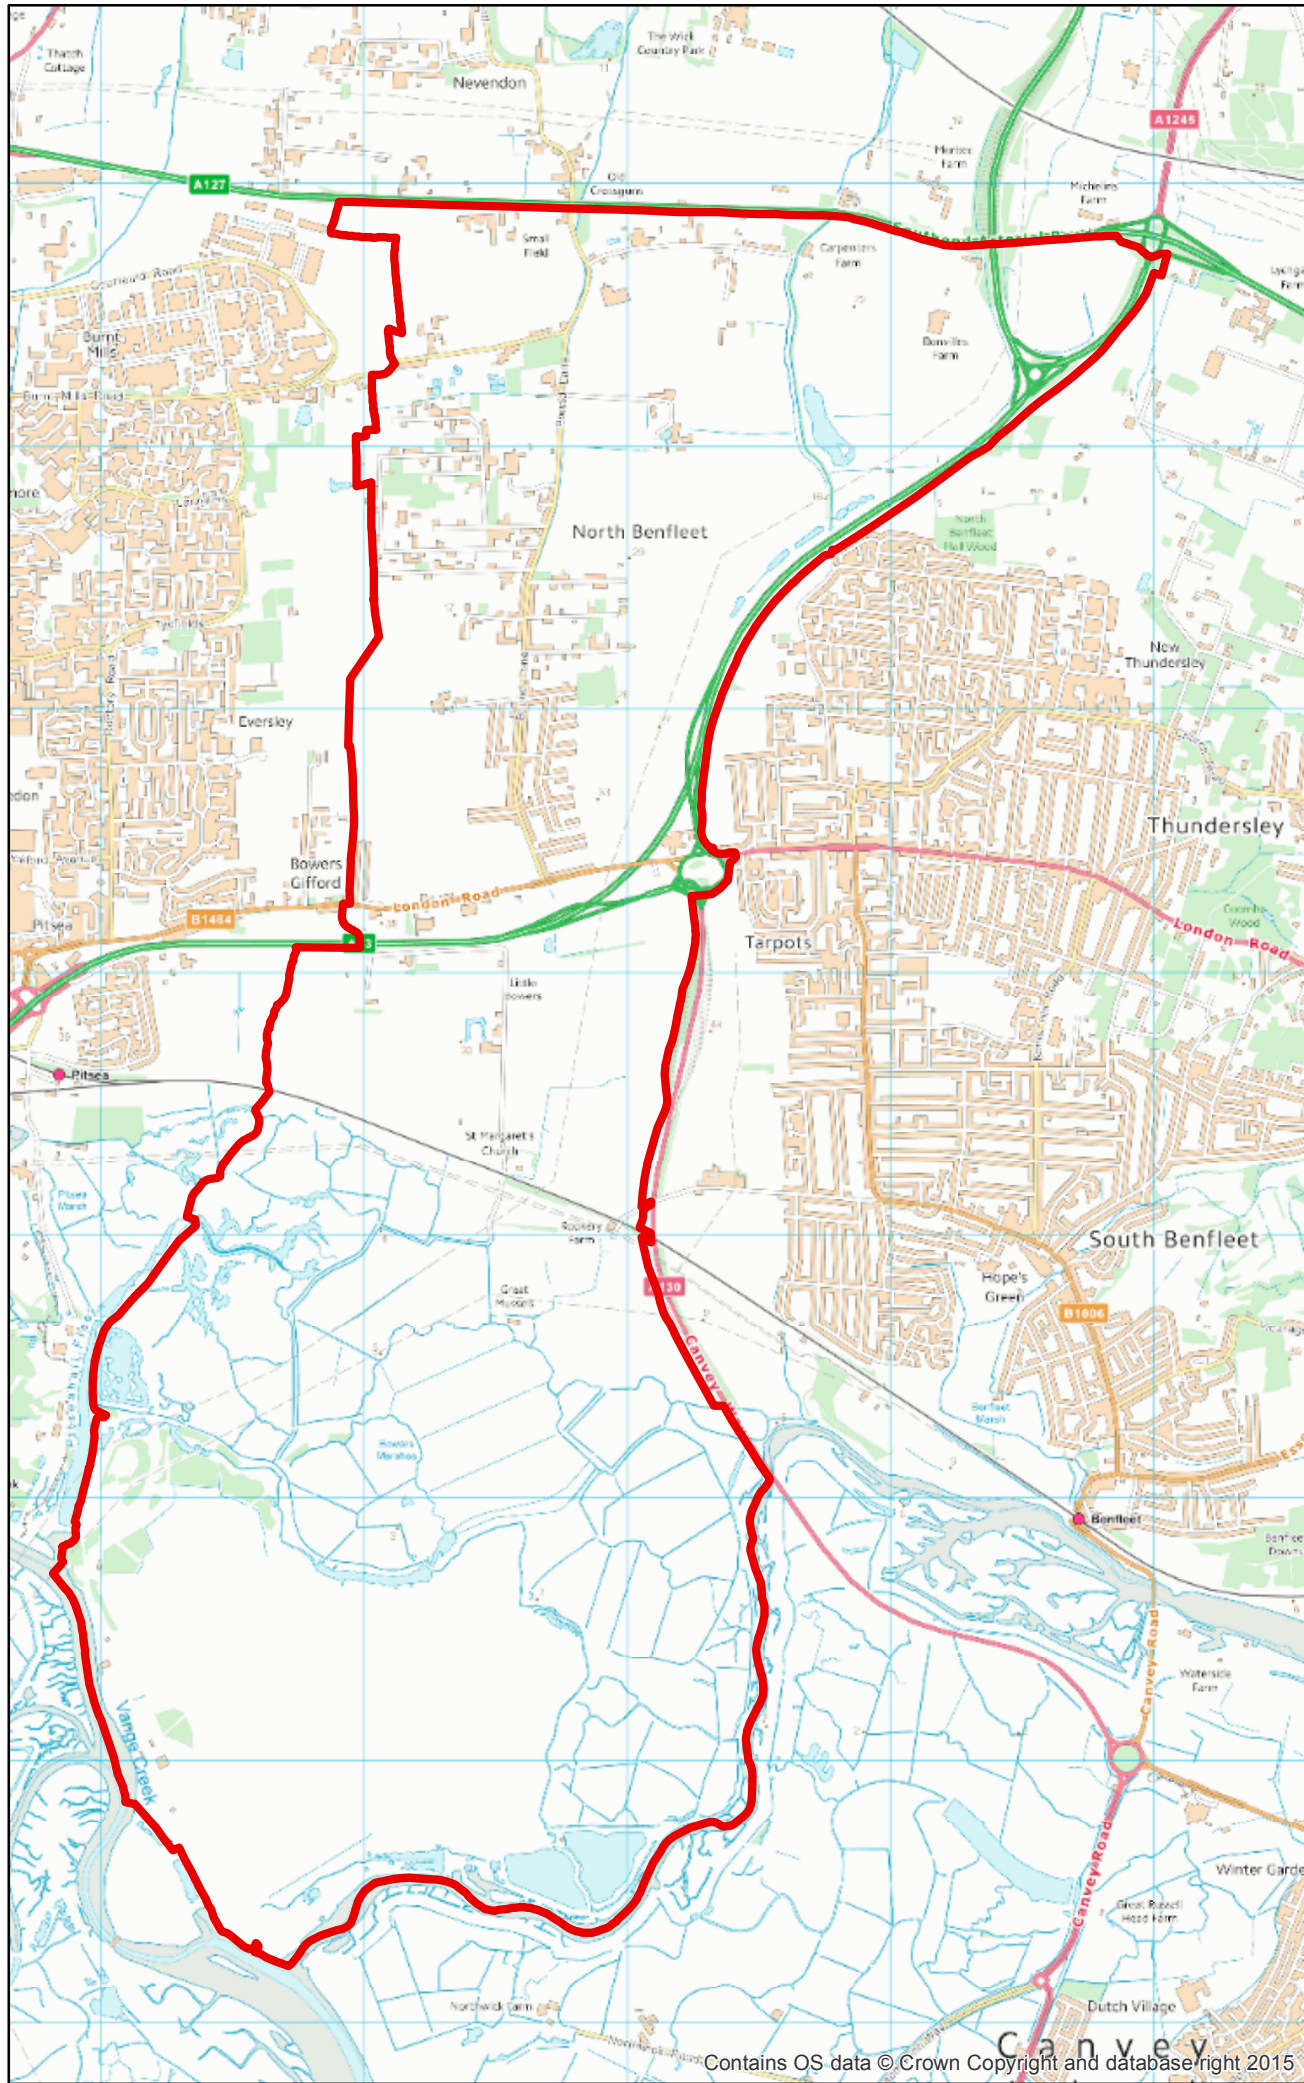

Proposed Bowers Gifford & North Benfleet Neighbourhood Area

KEY
Proposed Bowers
Gifford & North
Benfleet
Neighbourhood
Area

Contains OS data © Crown Copyright and database right 2015