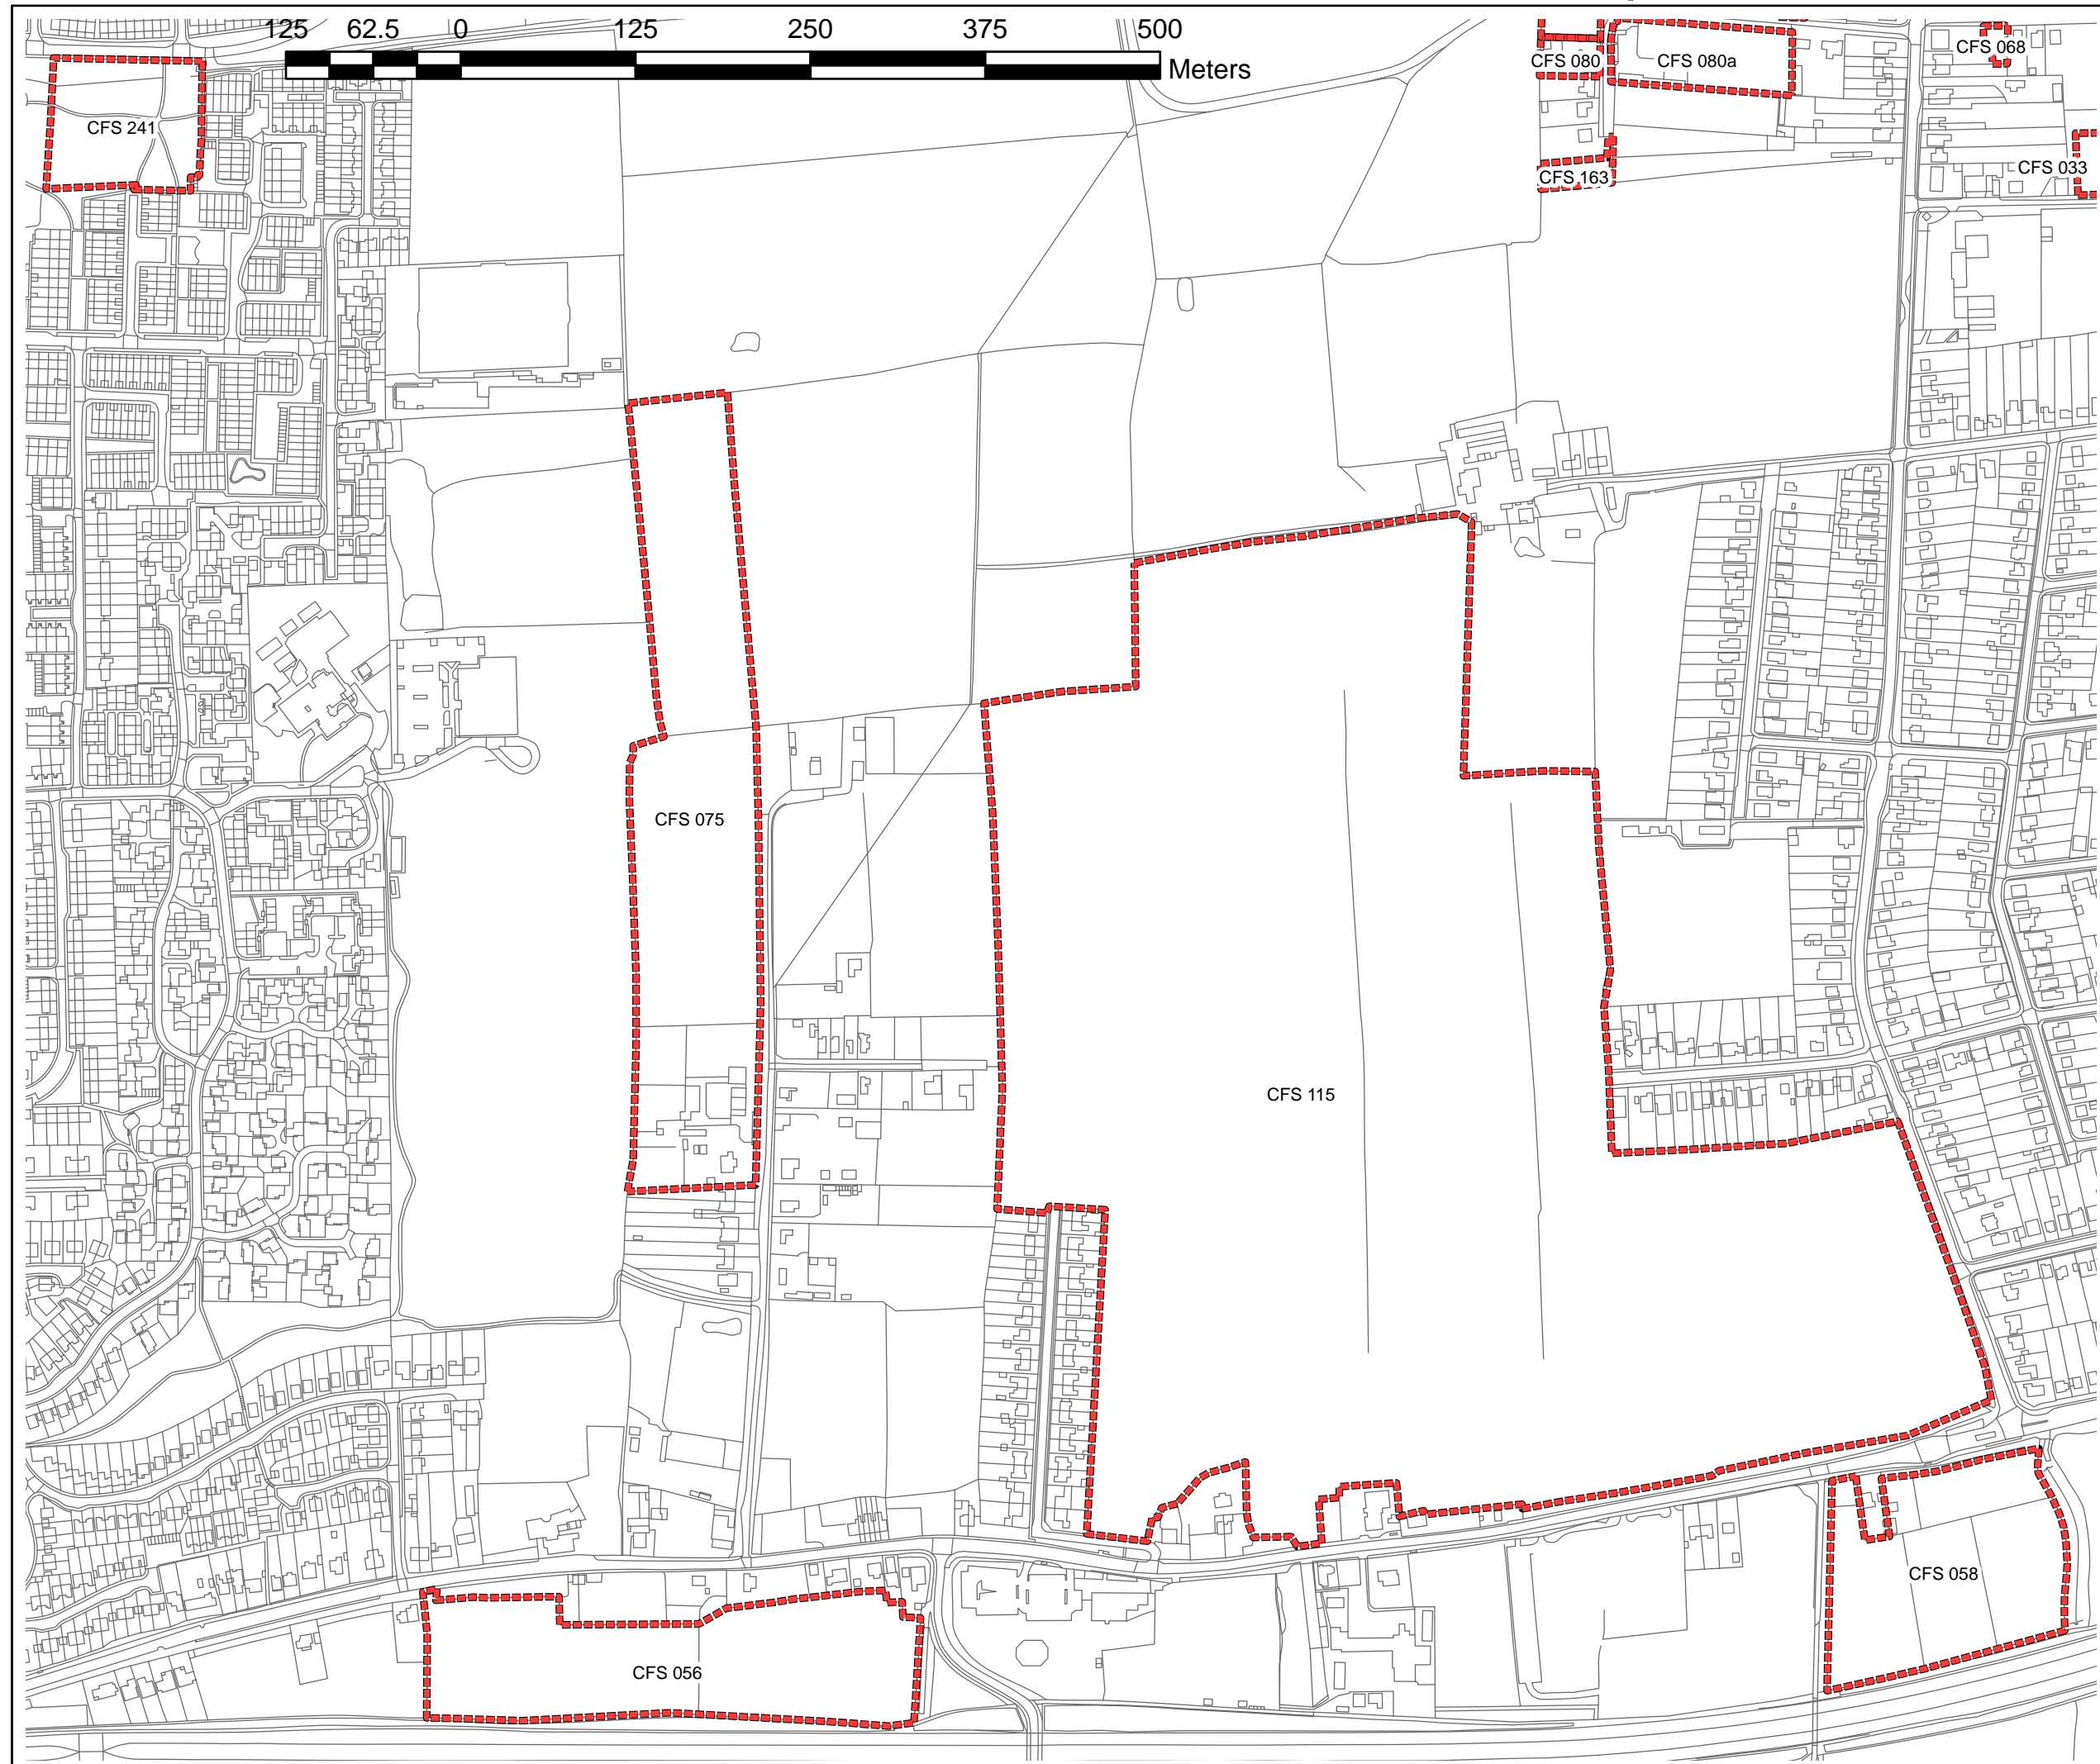

Legend

Call for Sites - Individual Sites

Note: Due to the nature of individually submitted sites- there are often multiple Call for Sites references for roughly the same location.

This may cause some initial confusion to the user of this map.

Cross-referencing numbers to the Call for Sites Exercise will ensure that clear understanding of the submissions is gained.

Basildon District Council
The Basildon Centre
St. Martin's Square
Basildon
Essex
SS14 1DL

This material has been reproduced from Ordnance Survey digital map data with the permission of the Controller of Her Majesty's Stationary Office - Crown Copyright 2008.