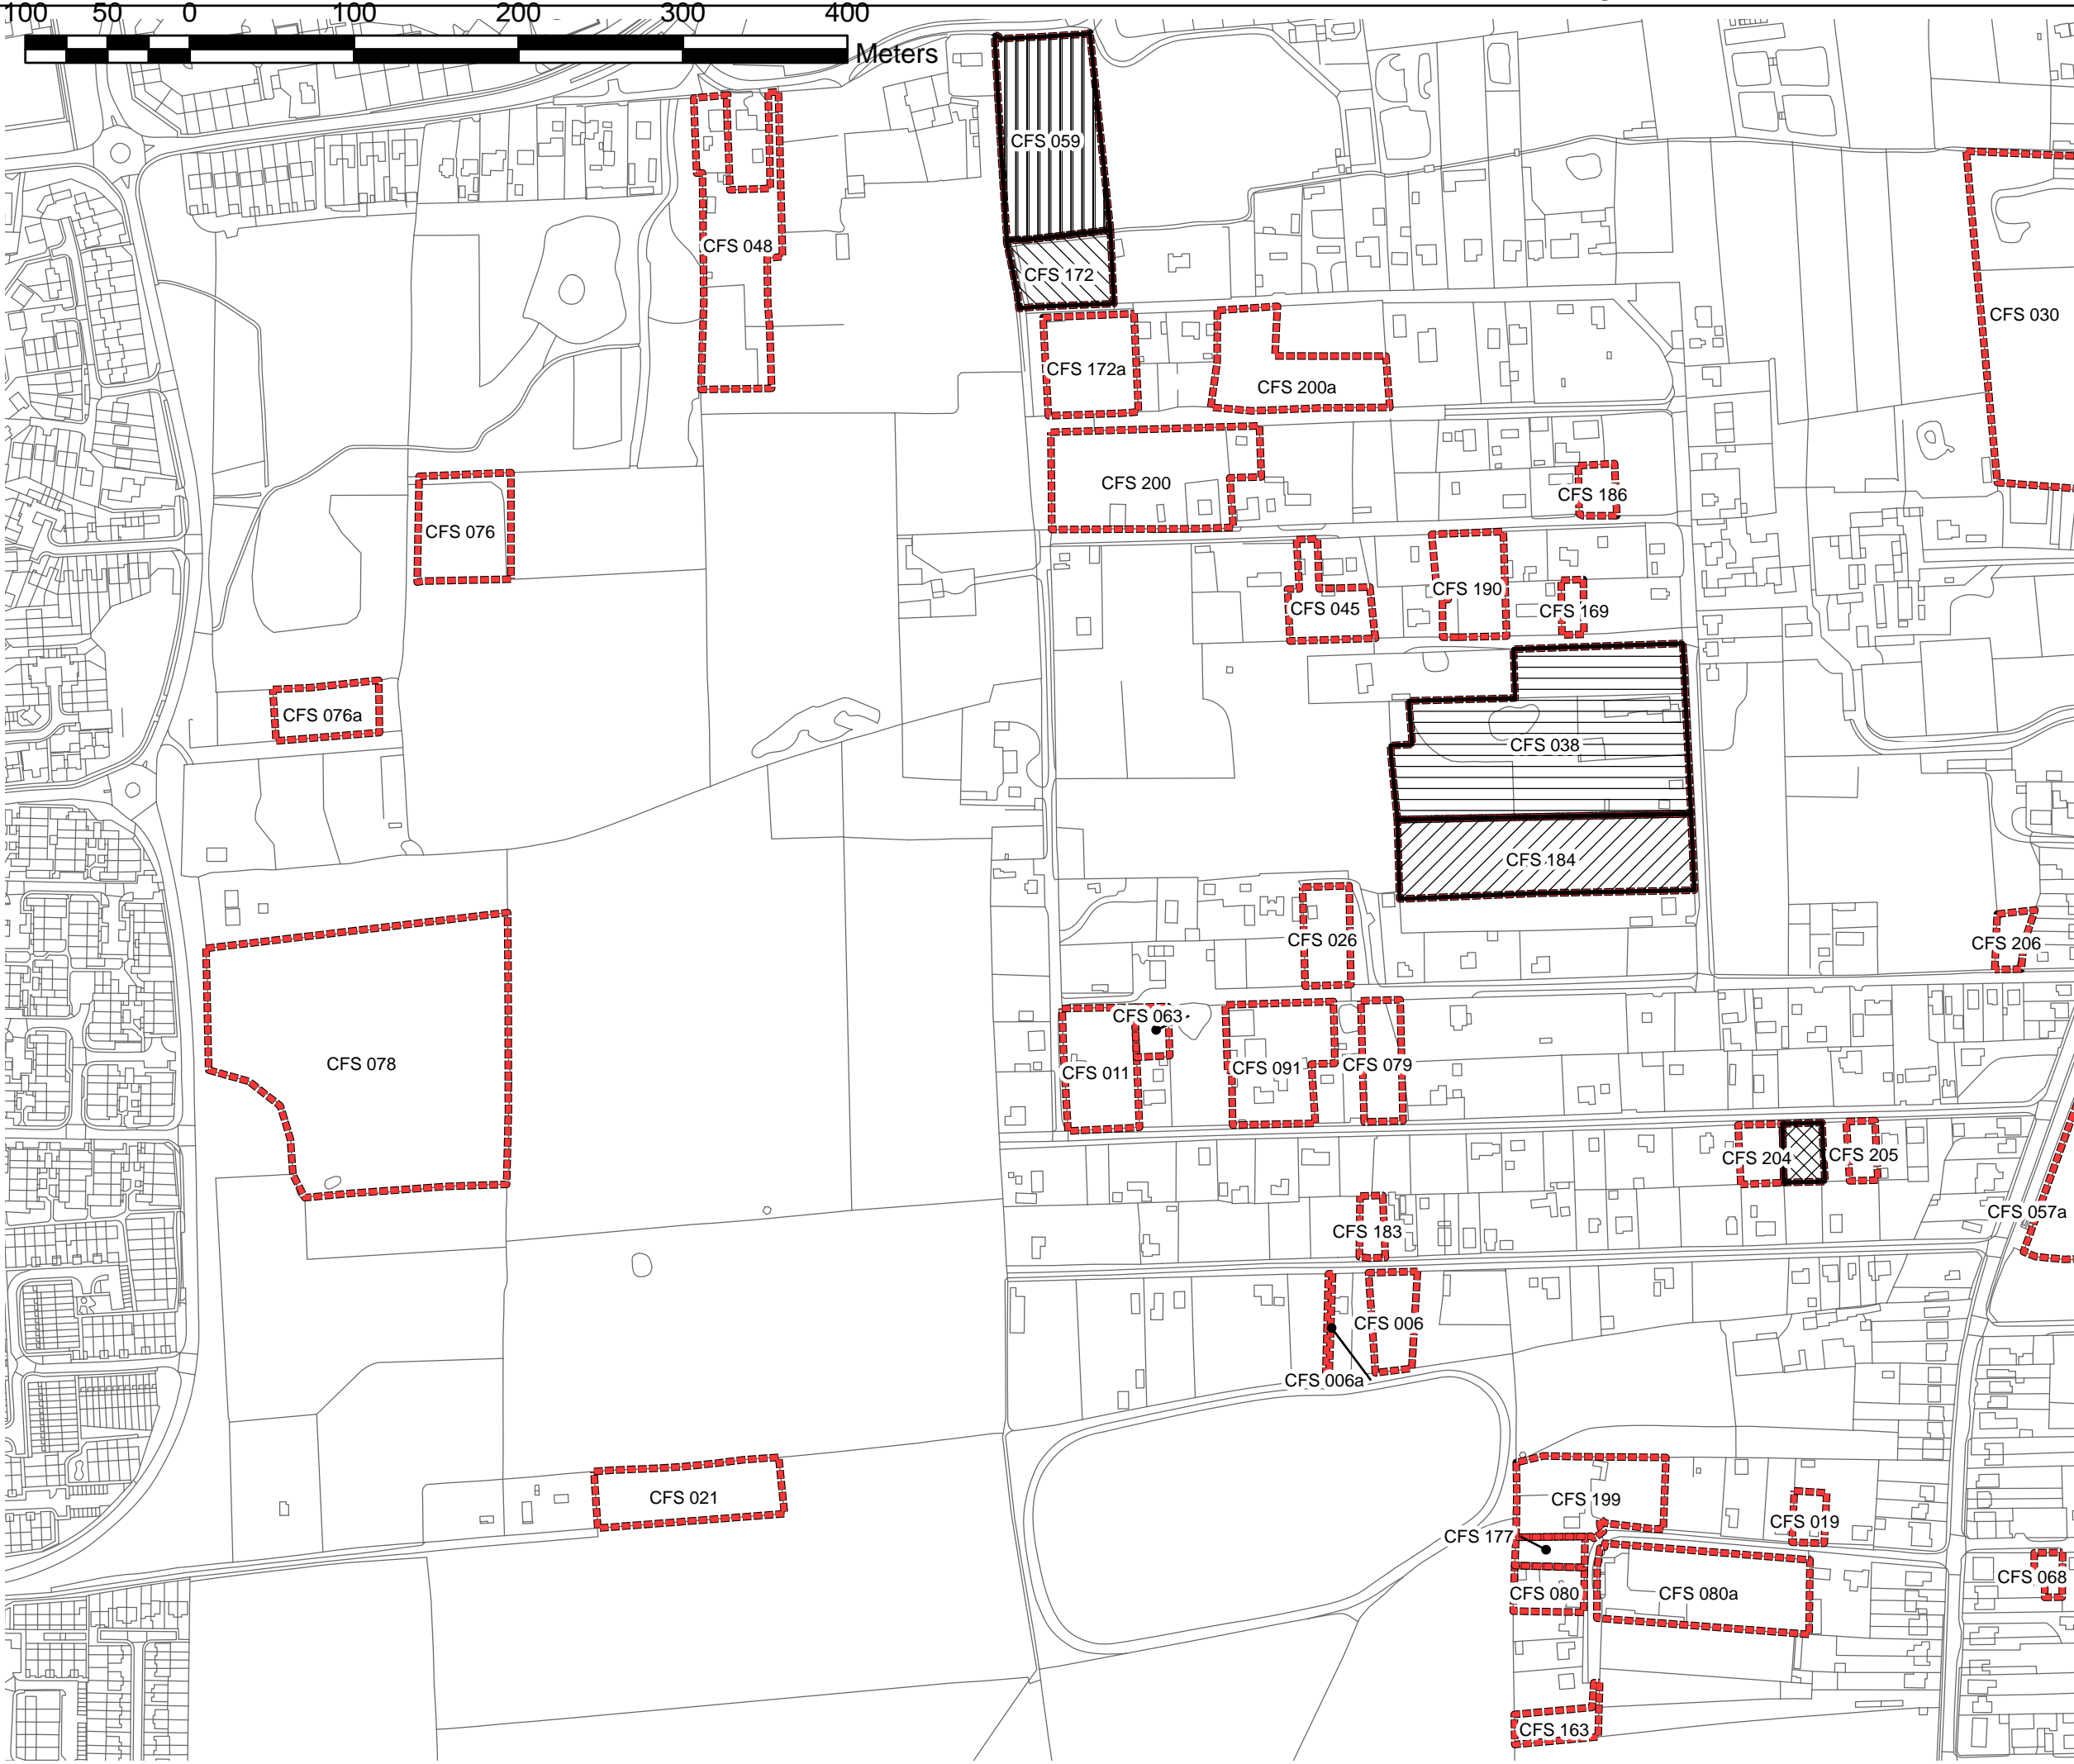

Sites Submitted to the Call For Sites 2007- Map 10-B

Legend

- CFS 203
- CFS 172
- CFS 059
- CFS 184
- CFS 038
- Call for Sites - Individual Sites

Note: Due to the nature of individually submitted sites- there are often multiple Call for Sites references for roughly the same location.

This may cause some initial confusion to the user of this map.

Cross-referencing numbers to the Call for Sites Exercise will ensure that clear understanding of the submissions is gained.

Basildon District Council
The Basildon Centre
St. Martin's Square
Basildon
Essex
SS14 1DL

This material has been reproduced from Ordnance Survey digital map data with the permission of the Controller of Her Majesty's Stationary Office - Crown Copyright 2008.