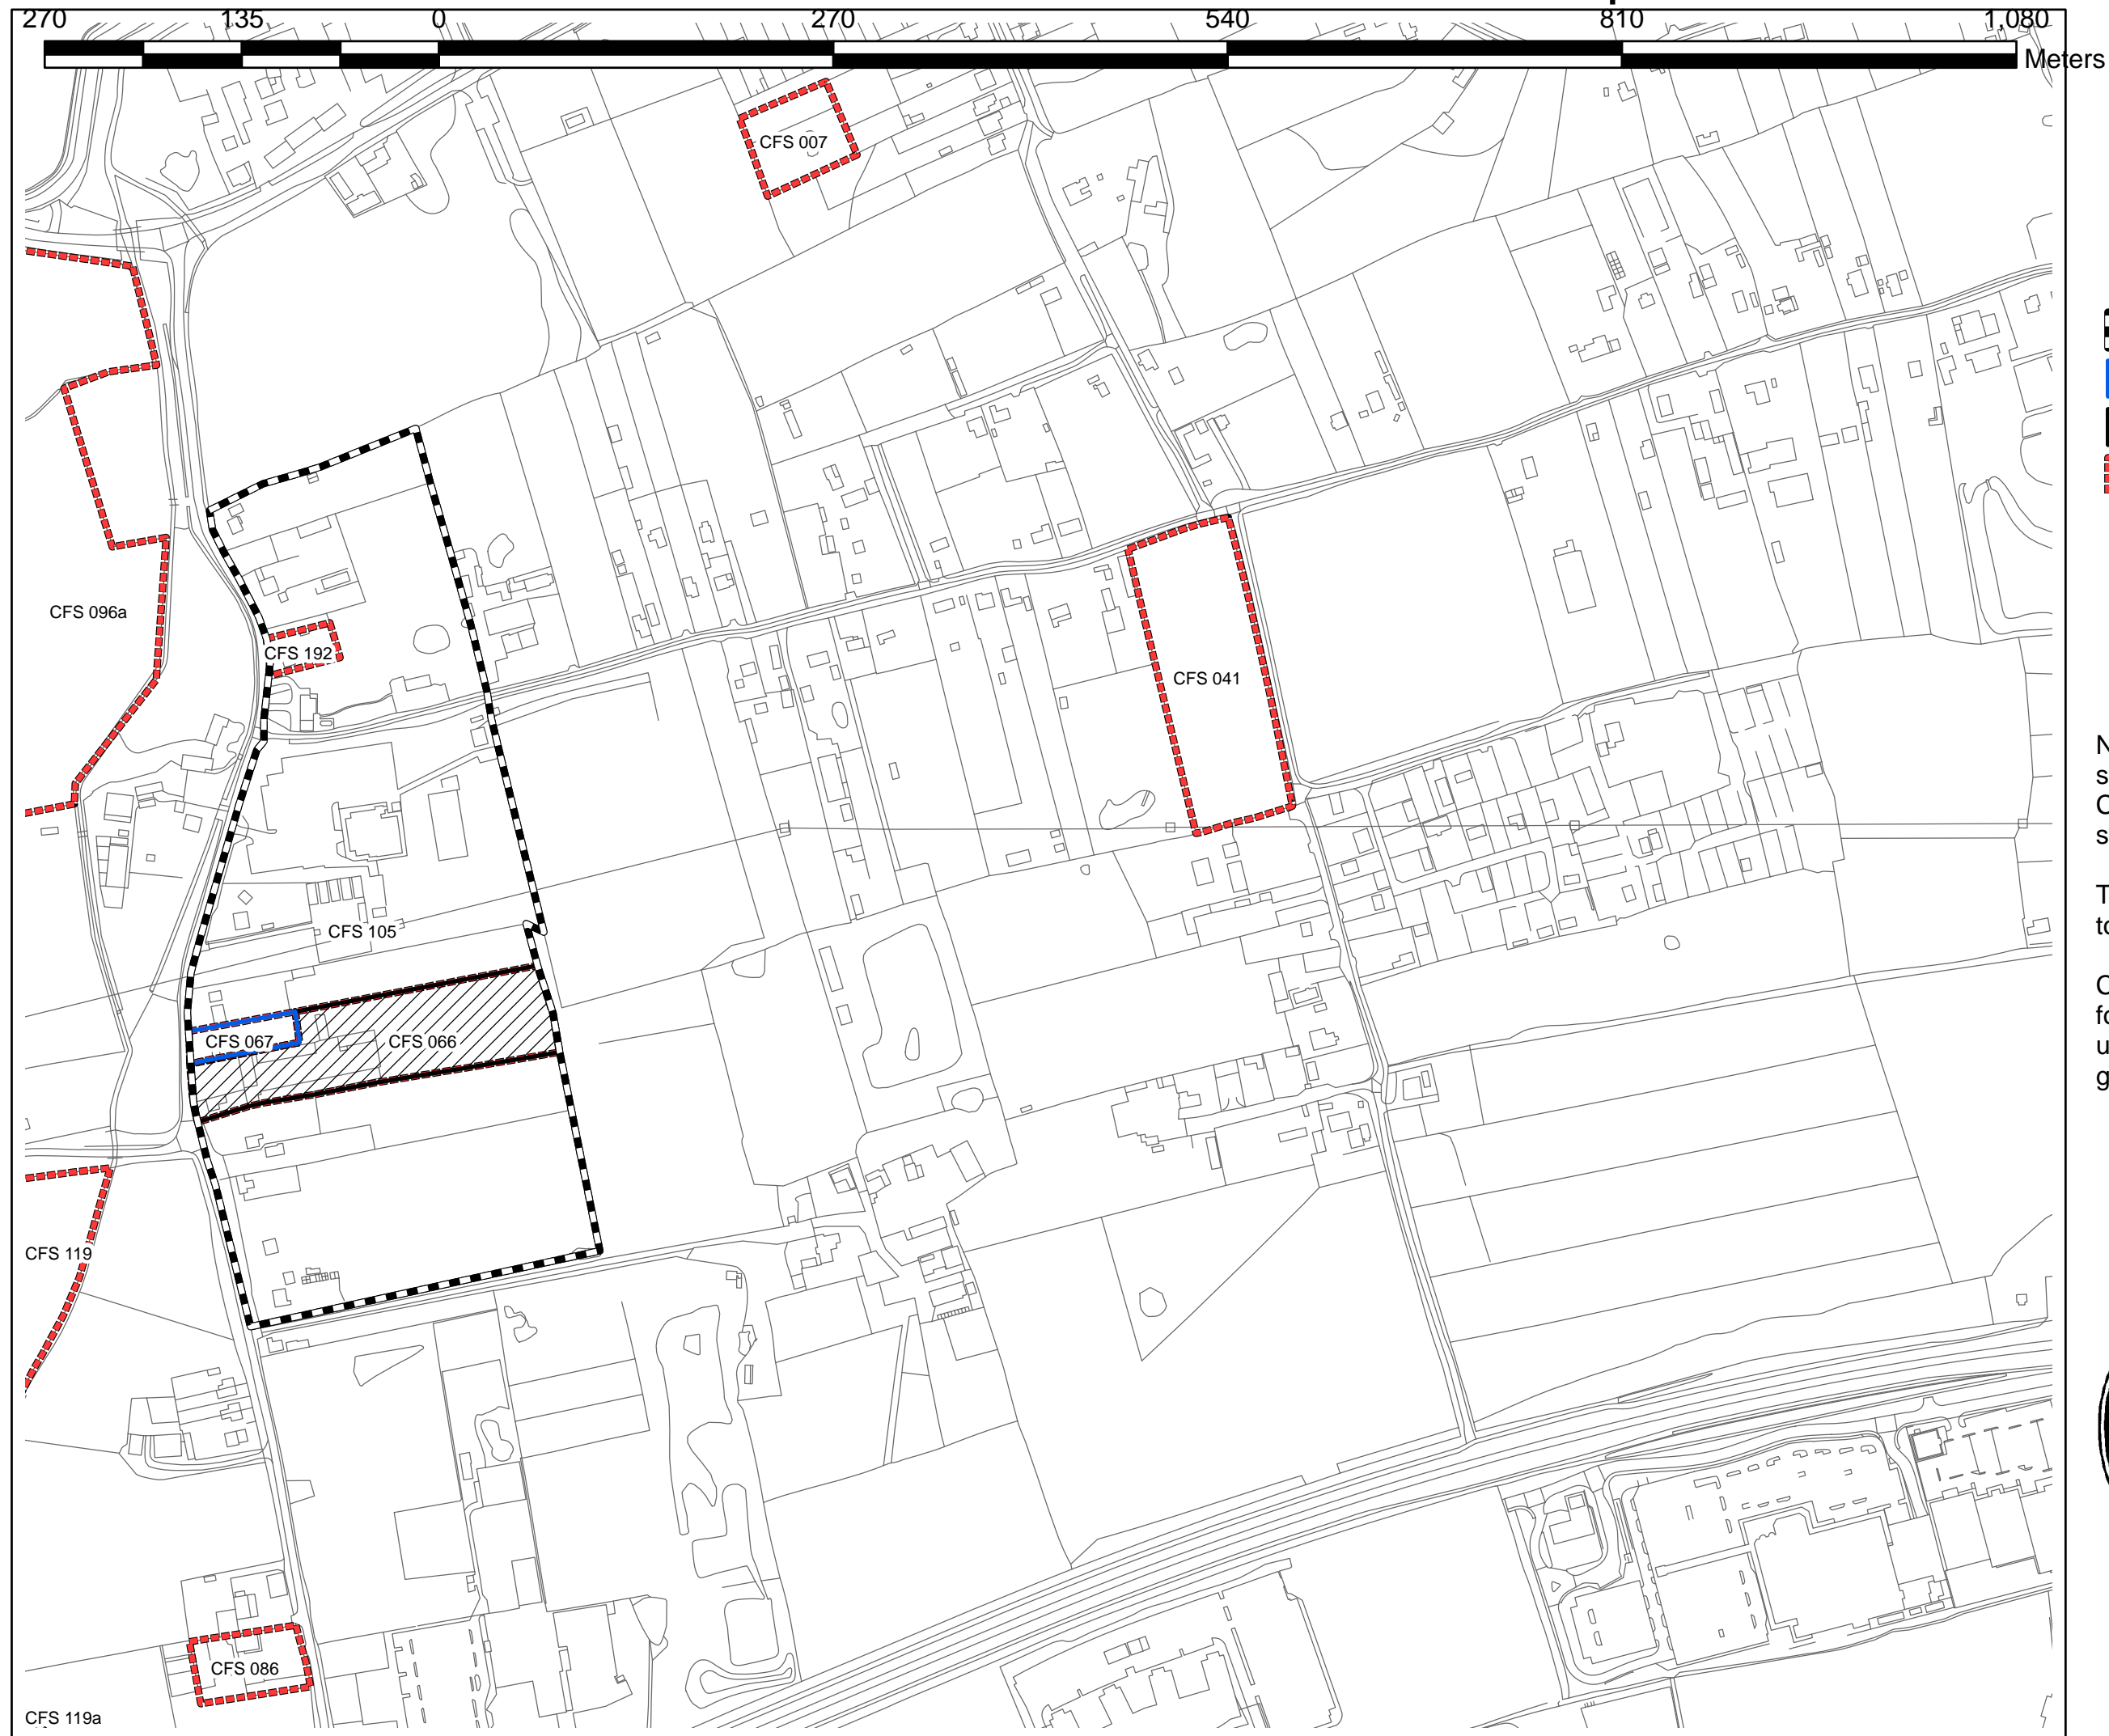

Sites Submitted to the Call For Sites 2007- Map 7-A

Legend

- CFS 105
- CFS 067
- CFS 066
- Call for Sites - Individual Sites

Note: Due to the nature of individually submitted sites- there are often multiple Call for Sites references for roughly the same location.

This may cause some initial confusion to the user of this map.

Cross-referencing numbers to the Call for Sites Exercise will ensure that clear understanding of the submissions is gained.

Basildon District Council
The Basildon Centre
St. Martin's Square
Basildon
Essex
SS14 1DL

This material has been reproduced from Ordnance Survey digital map data with the permission of the Controller of Her Majesty's Stationary Office - Crown Copyright 2008.