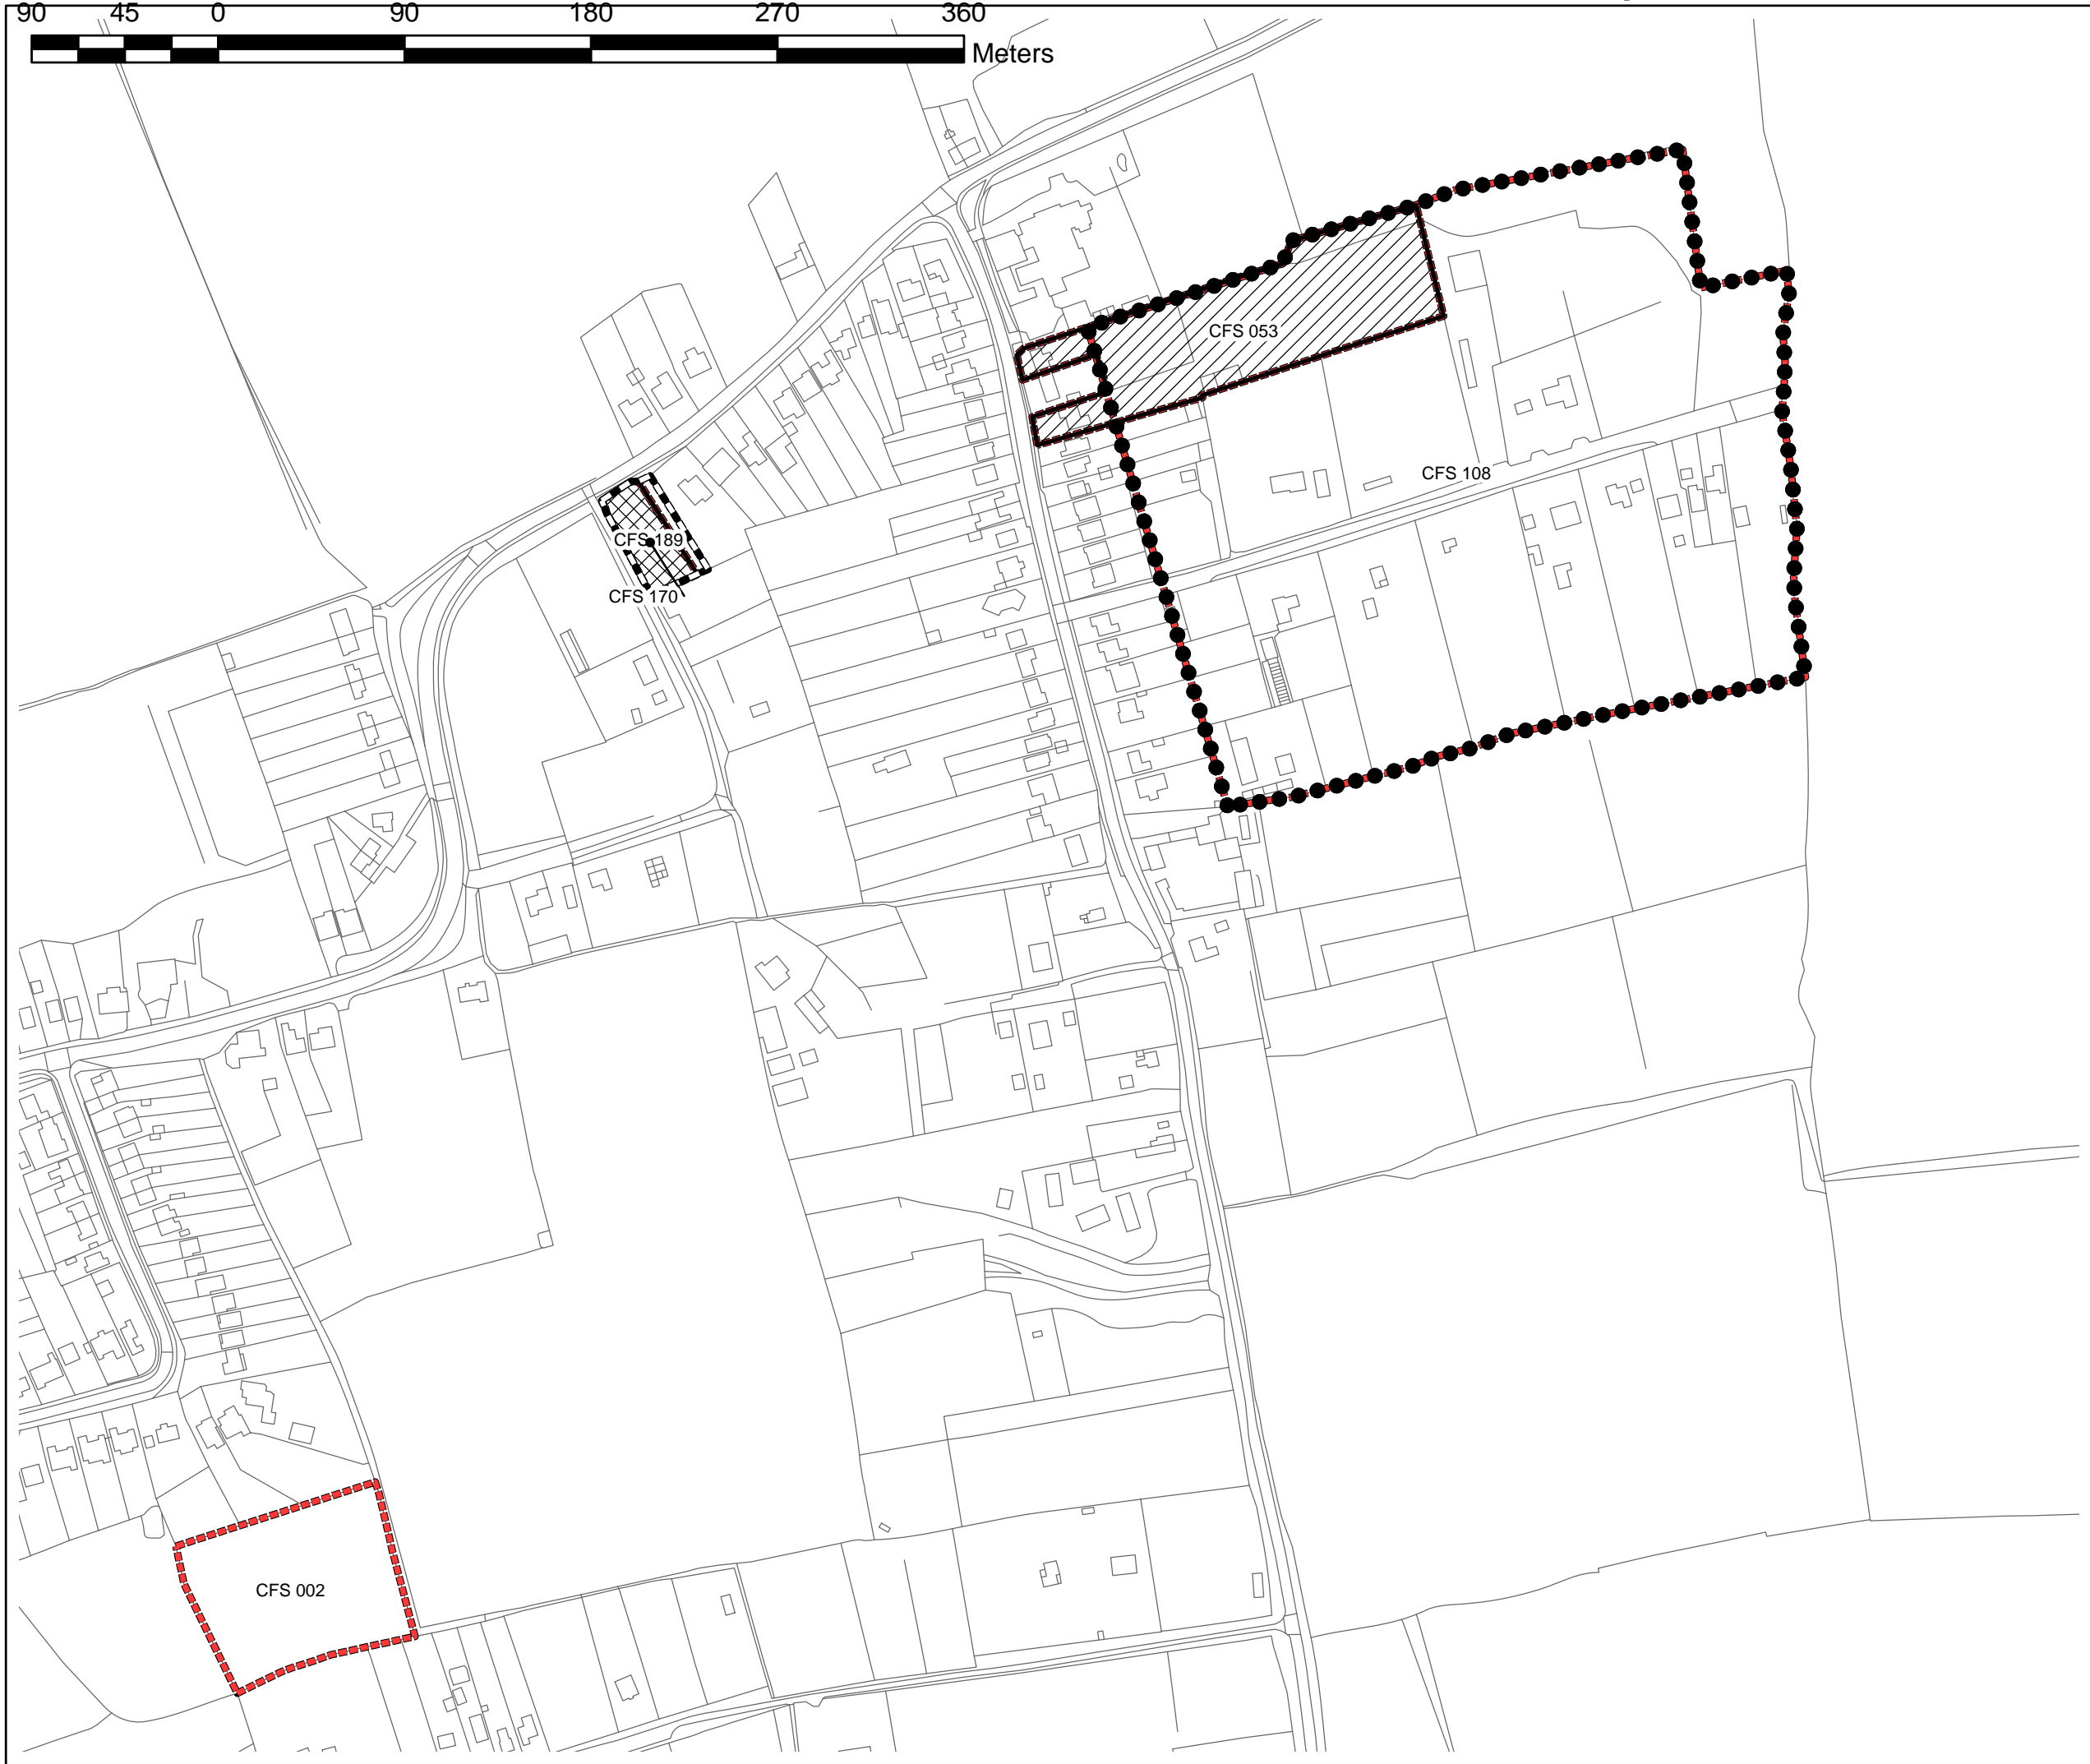

Legend

- CFS 189
- CFS 170
- CFS 108
- CFS 053
- Call for Sites - Individual Sites

Note: Due to the nature of individually submitted sites- there are often multiple Call for Sites references for roughly the same location.

This may cause some initial confusion to the user of this map.

Cross-referencing numbers to the Call for Sites Exercise will ensure that clear understanding of the submissions is gained.

Basildon District Council
The Basildon Centre
St. Martin's Square
Basildon
Essex
SS14 1DL

This material has been reproduced from Ordnance Survey digital map data with the permission of the Controller of Her Majesty's Stationary Office - Crown Copyright 2008.