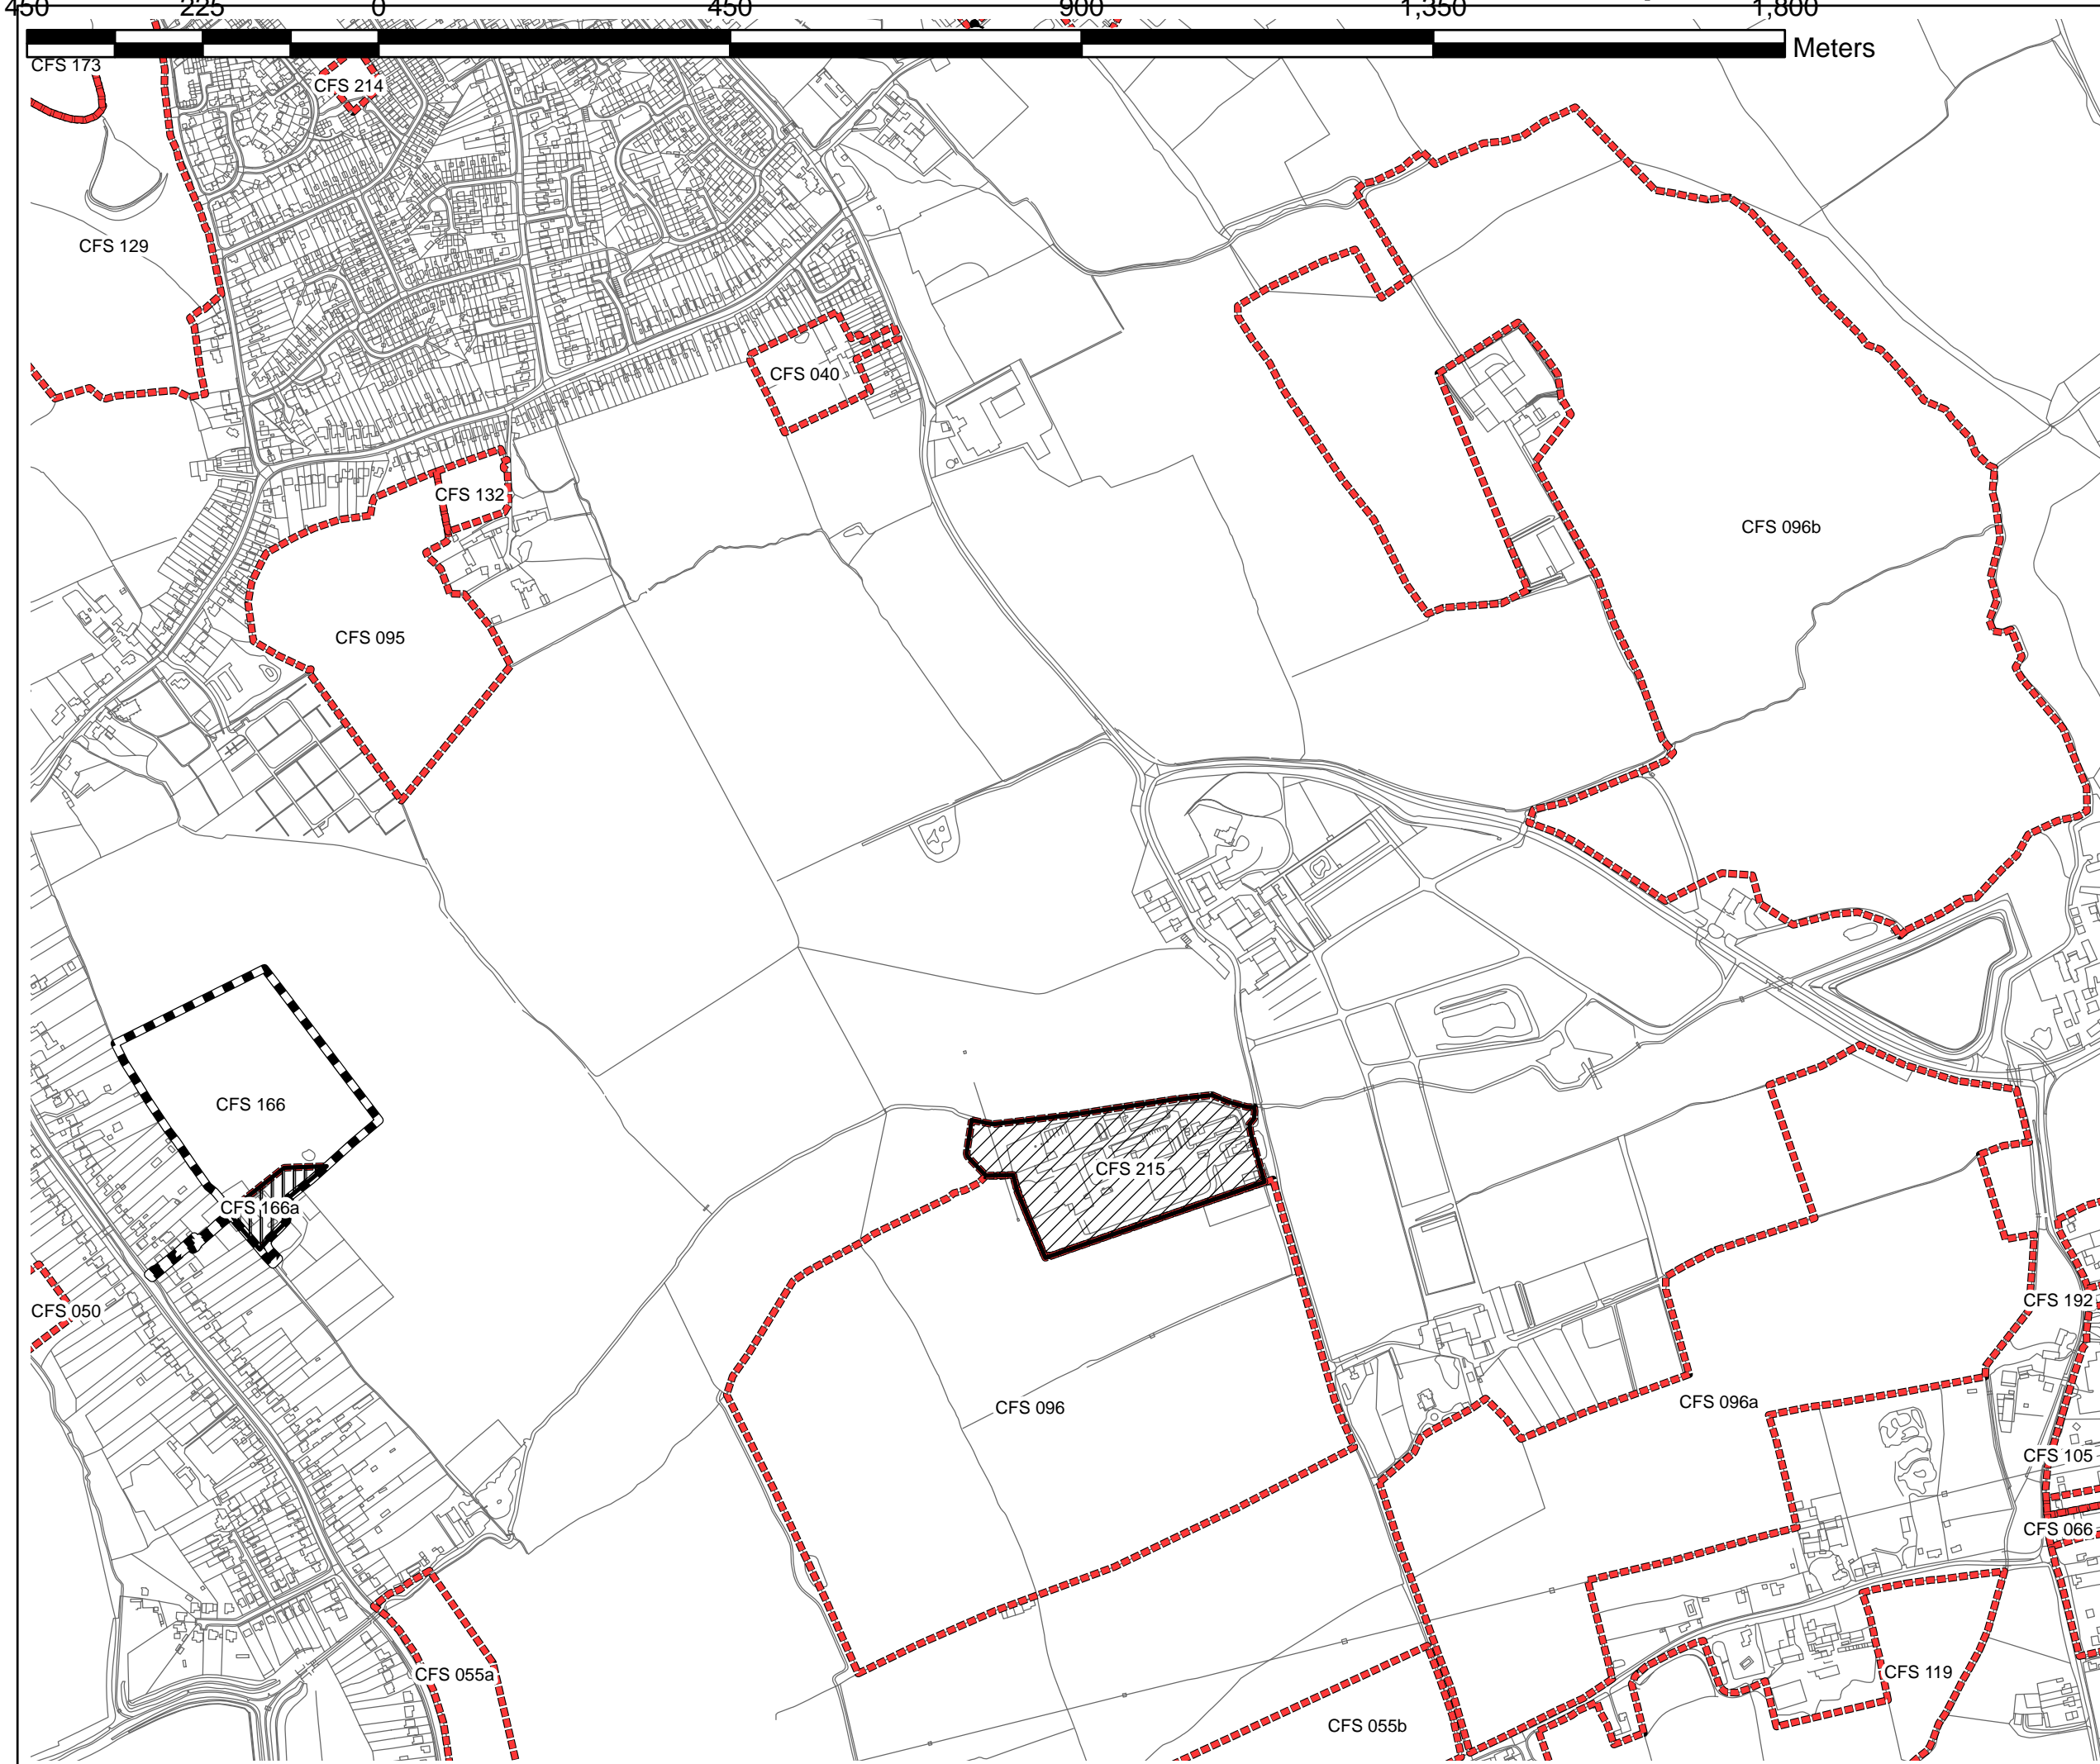

Legend

- CFS 215
- CFS 166a
- CFS 166
- Call for Sites - Individual Sites

Note: Due to the nature of individually submitted sites- there are often multiple Call for Sites references for roughly the same location.

This may cause some initial confusion to the user of this map.

Cross-referencing numbers to the Call for Sites Exercise will ensure that clear understanding of the submissions is gained.

Basildon District Council
The Basildon Centre
St. Martin's Square
Basildon
Essex
SS14 1DL

This material has been reproduced from Ordnance Survey digital map data with the permission of the Controller of Her Majesty's Stationary Office - Crown Copyright 2008.