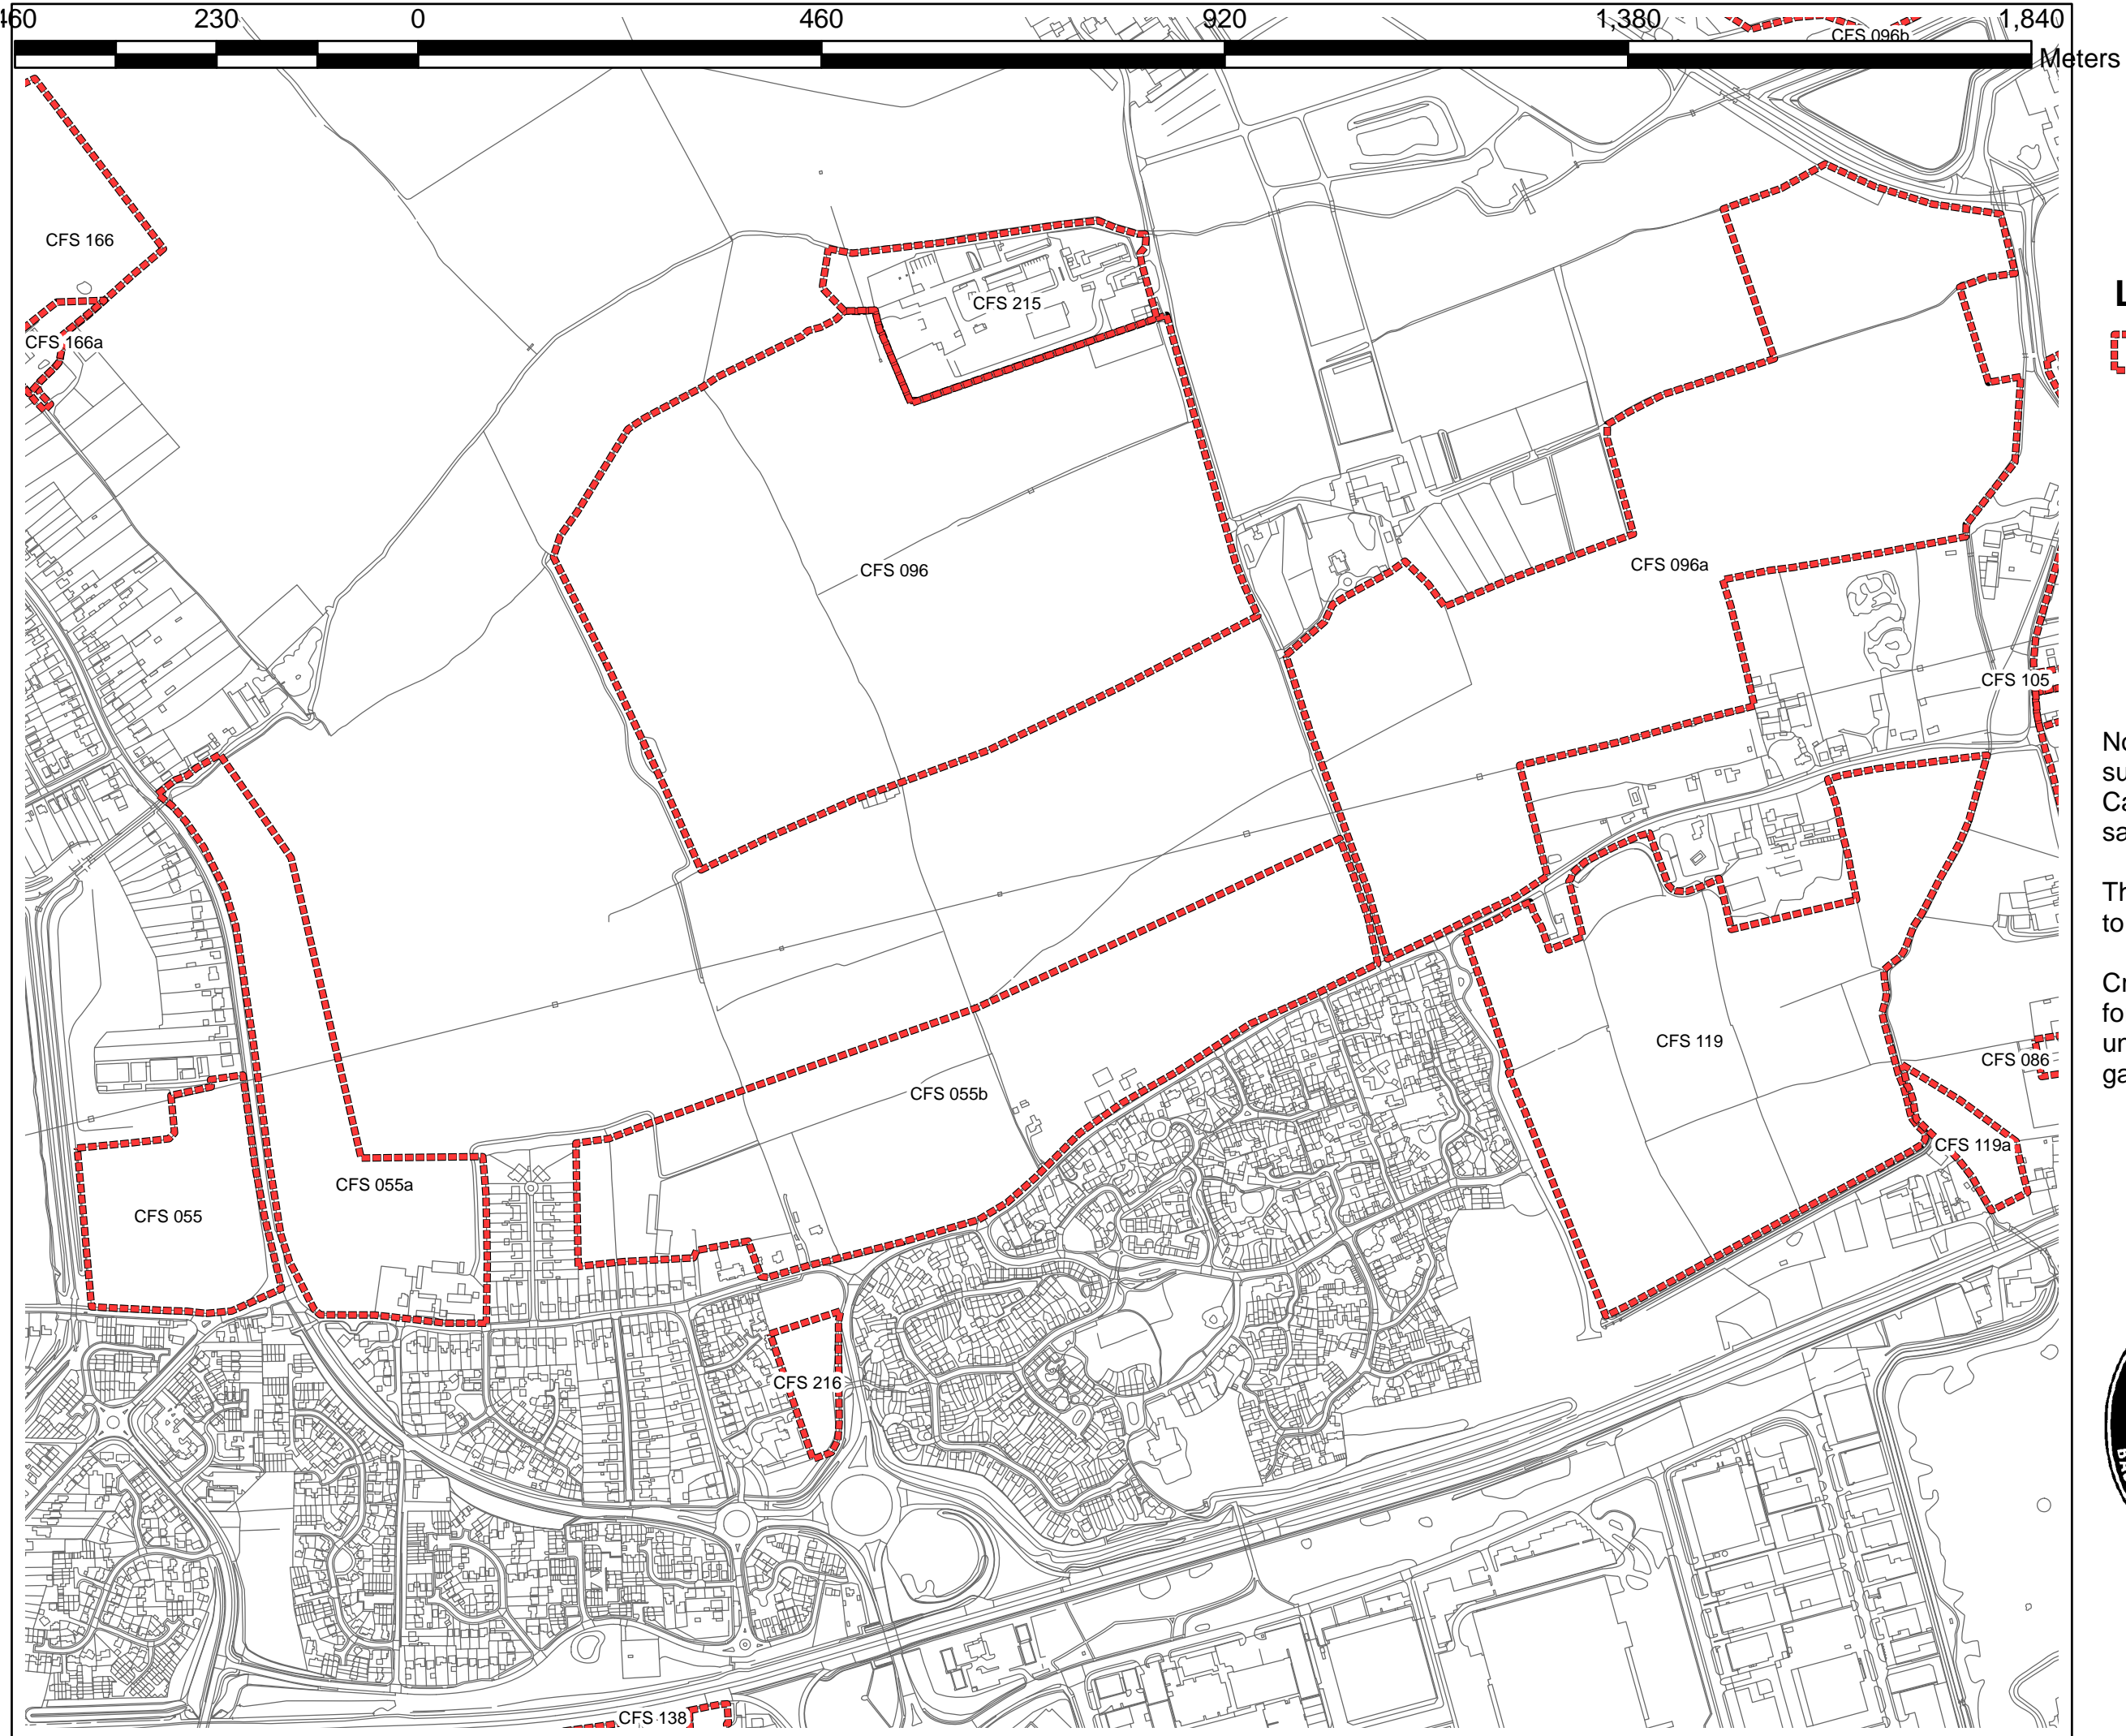

Sites Submitted to the Call For Sites 2007- Map 5-B

Legend

Call for Sites - Individual Sites

Note: Due to the nature of individually submitted sites- there are often multiple Call for Sites references for roughly the same location.

This may cause some initial confusion to the user of this map.

Cross-referencing numbers to the Call for Sites Exercise will ensure that clear understanding of the submissions is gained.

Basildon District Council
The Basildon Centre
St. Martin's Square
Basildon
Essex
SS14 1DL

This material has been reproduced from Ordnance Survey digital map data with the permission of the Controller of Her Majesty's Stationary Office - Crown Copyright 2008.