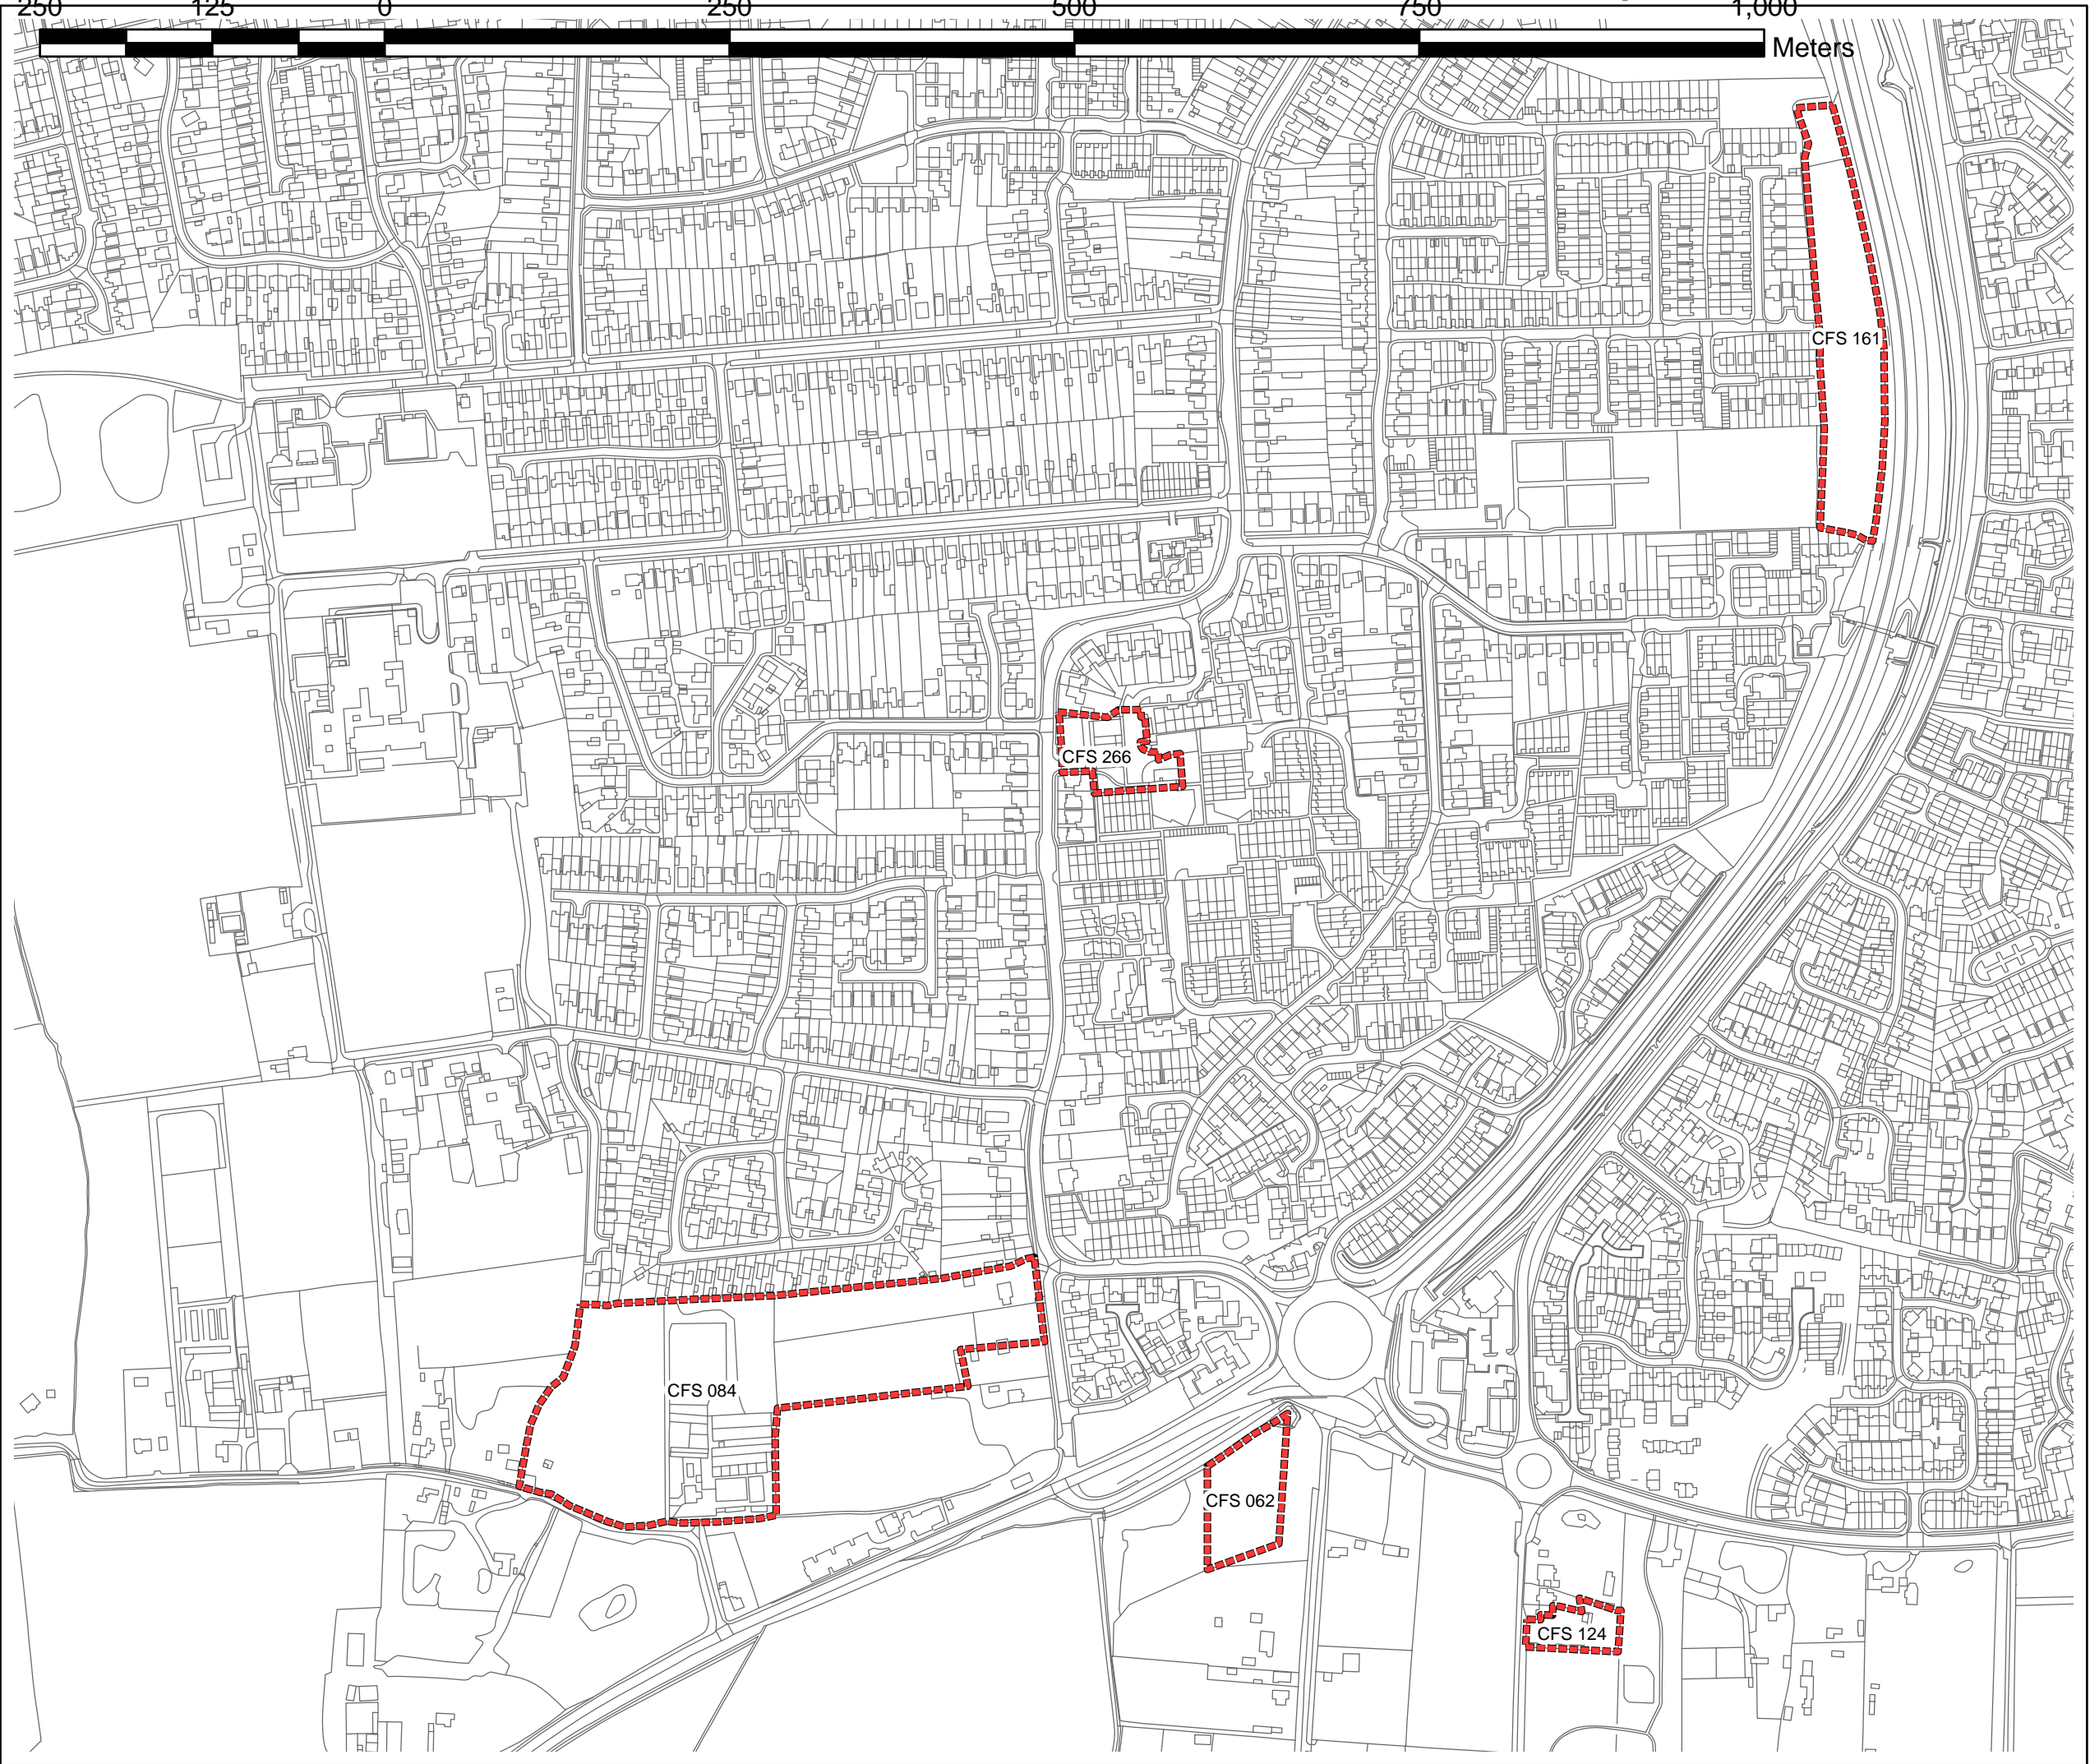

Legend

Call for Sites - Individual Sites

Note: Due to the nature of individually submitted sites- there are often multiple Call for Sites references for roughly the same location.

This may cause some initial confusion to the user of this map.

Cross-referencing numbers to the Call for Sites Exercise will ensure that clear understanding of the submissions is gained.

Basildon District Council
The Basildon Centre
St. Martin's Square
Basildon
Essex
SS14 1DL

This material has been reproduced from Ordnance Survey digital map data with the permission of the Controller of Her Majesty's Stationary Office - Crown Copyright 2008.