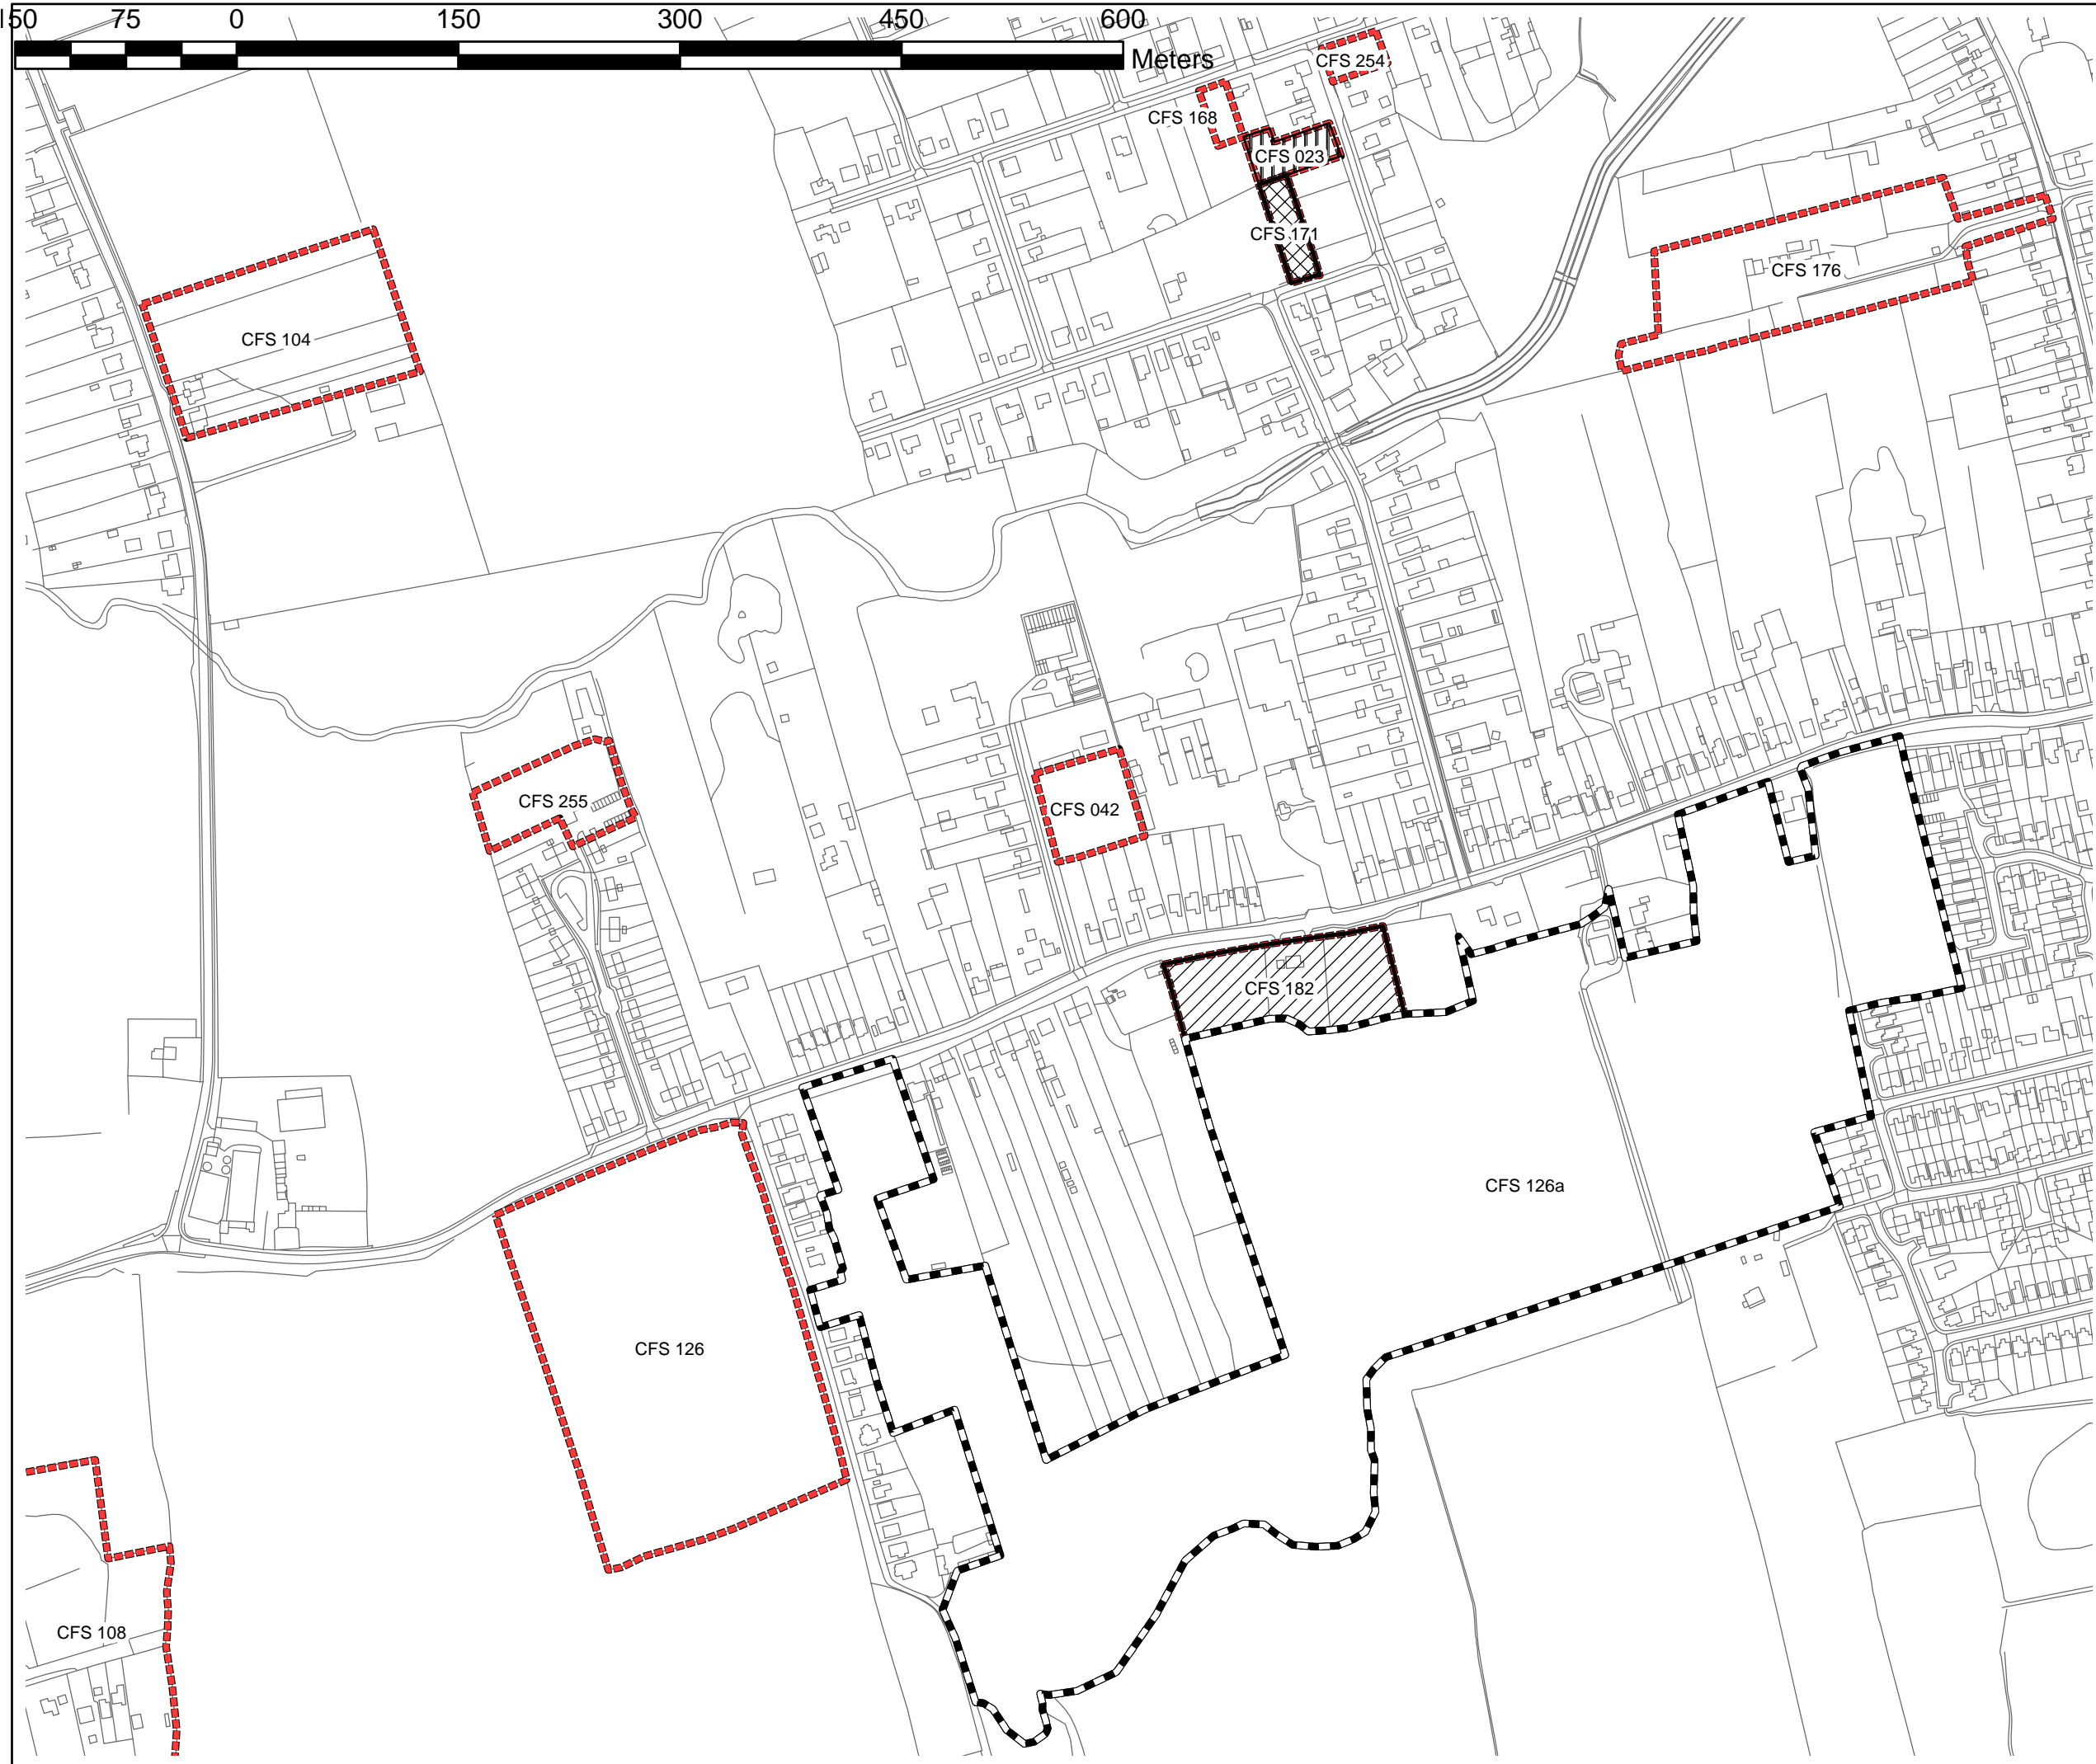

Sites Submitted to the Call For Sites 2007- Map 3-F

Legend

- CFS 023
- CFS 126a
- CFS 171
- CFS 182
- Call for Sites - Individual Sites

Note: Due to the nature of individually submitted sites- there are often multiple Call for Sites references for roughly the same location.

This may cause some initial confusion to the user of this map.

Cross-referencing numbers to the Call for Sites Exercise will ensure that clear understanding of the submissions is gained.

Basildon District Council
The Basildon Centre
St. Martin's Square
Basildon
Essex
SS14 1DL

This material has been reproduced from Ordnance Survey digital map data with the permission of the Controller of Her Majesty's Stationary Office - Crown Copyright 2008.