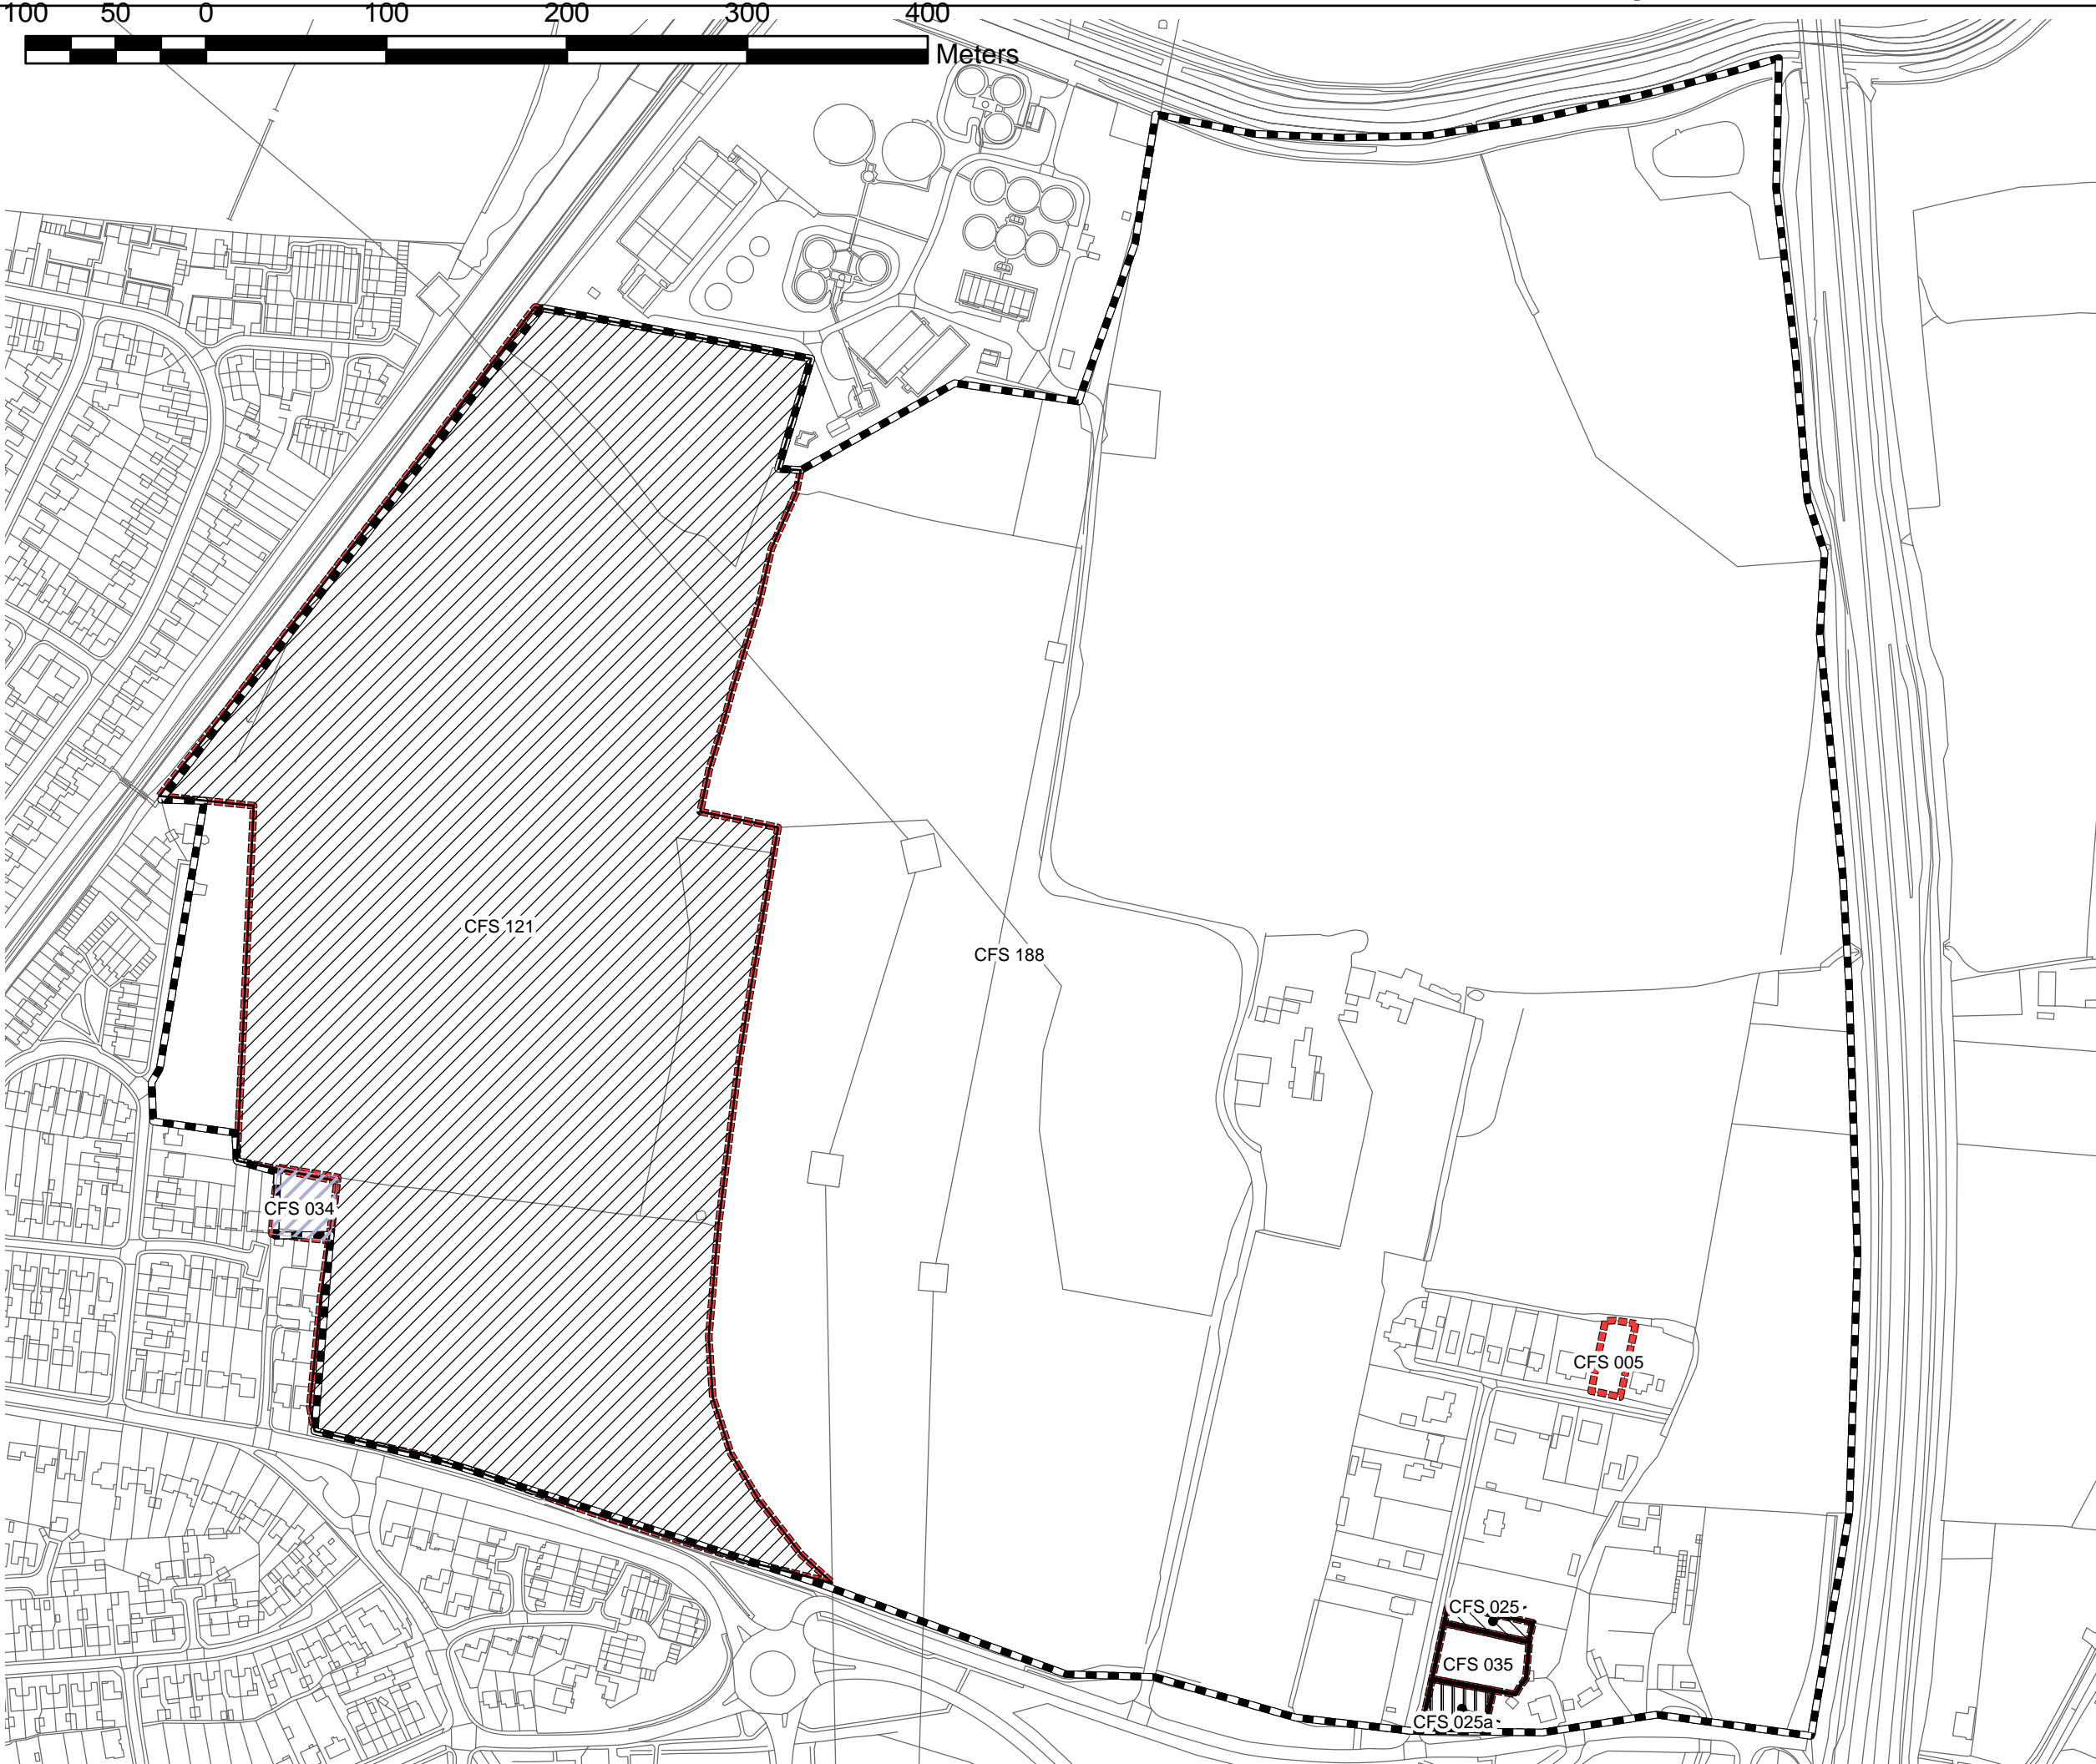

Legend

- CFS 034
- CFS 035
- CFS 025a
- CFS 025
- CFS 121
- CFS 188
- Call for Sites - Individual Sites

Note: Due to the nature of individually submitted sites- there are often multiple Call for Sites references for roughly the same location.

This may cause some initial confusion to the user of this map.

Cross-referencing numbers to the Call for Sites Exercise will ensure that clear understanding of the submissions is gained.

Basildon District Council
The Basildon Centre
St. Martin's Square
Basildon
Essex
SS14 1DL

This material has been reproduced from Ordnance Survey digital map data with the permission of the Controller of Her Majesty's Stationary Office - Crown Copyright 2008.