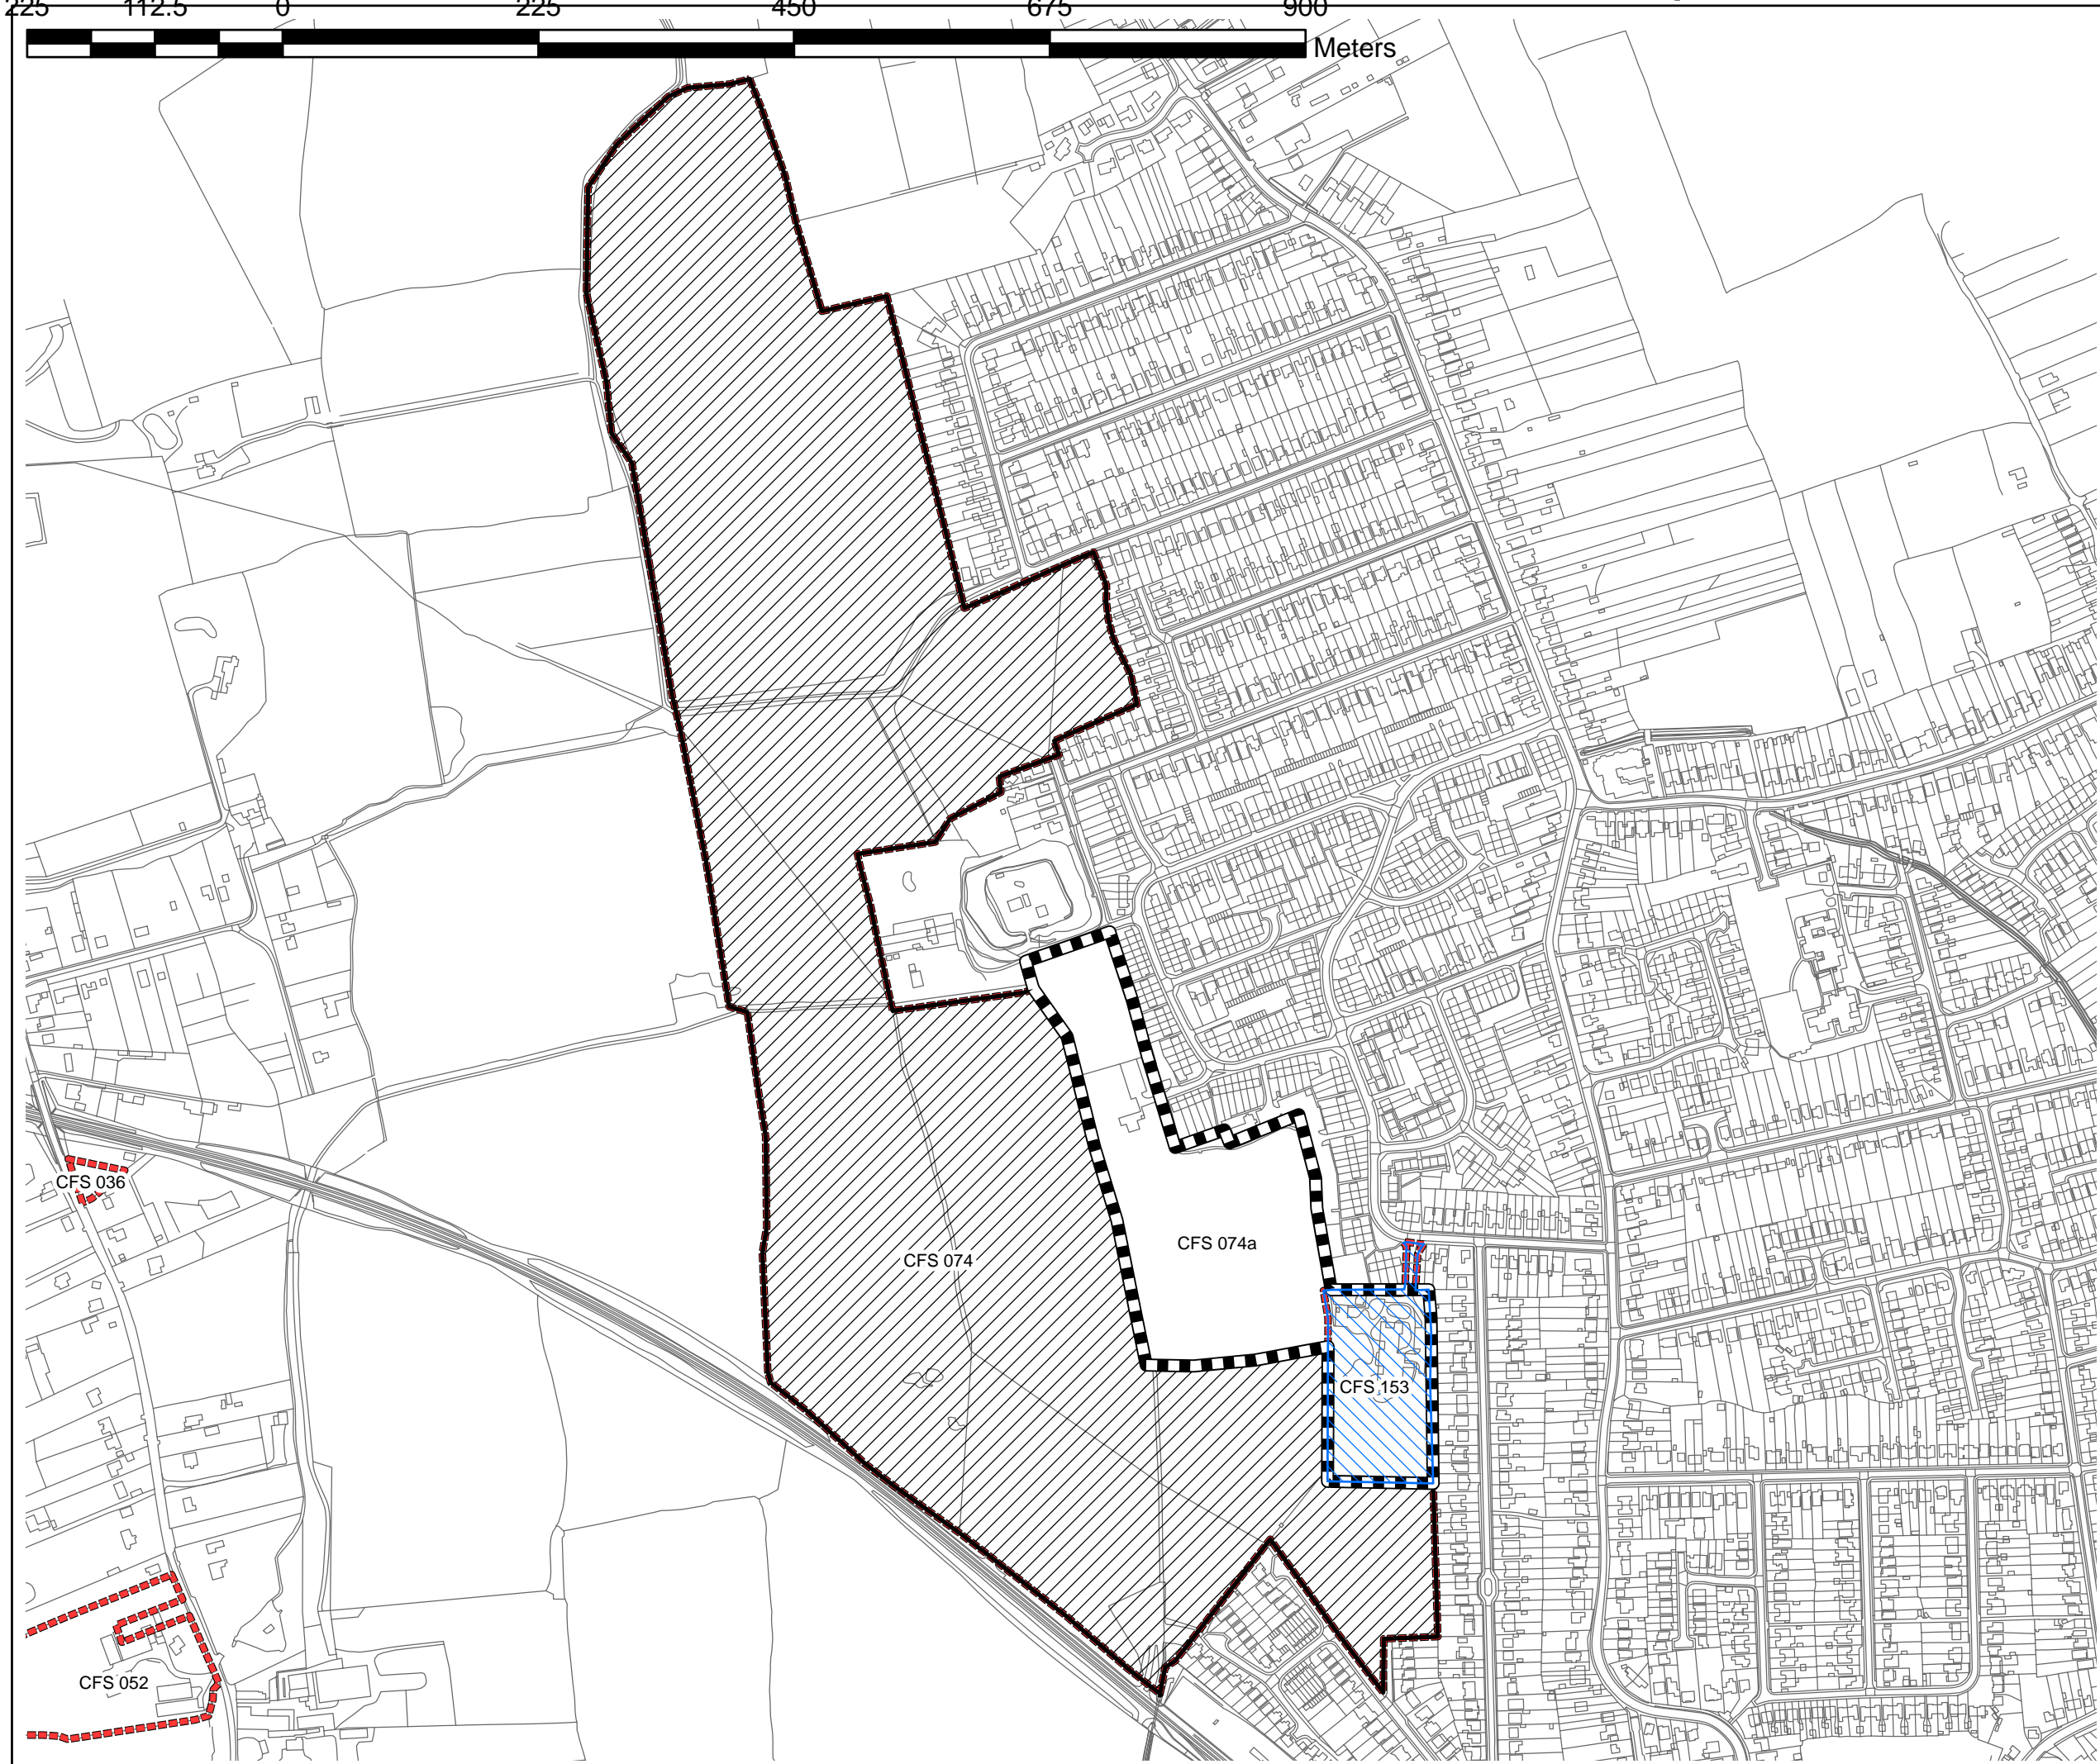

Legend

- CFS 153
- CFS 074a
- CFS 074
- Call for Sites - Individual Sites

Note: Due to the nature of individually submitted sites- there are often multiple Call for Sites references for roughly the same location.

This may cause some initial confusion to the user of this map.

Cross-referencing numbers to the Call for Sites Exercise will ensure that clear understanding of the submissions is gained.

Basildon District Council
The Basildon Centre
St. Martin's Square
Basildon
Essex
SS14 1DL

This material has been reproduced from Ordnance Survey digital map data with the permission of the Controller of Her Majesty's Stationary Office - Crown Copyright 2008.