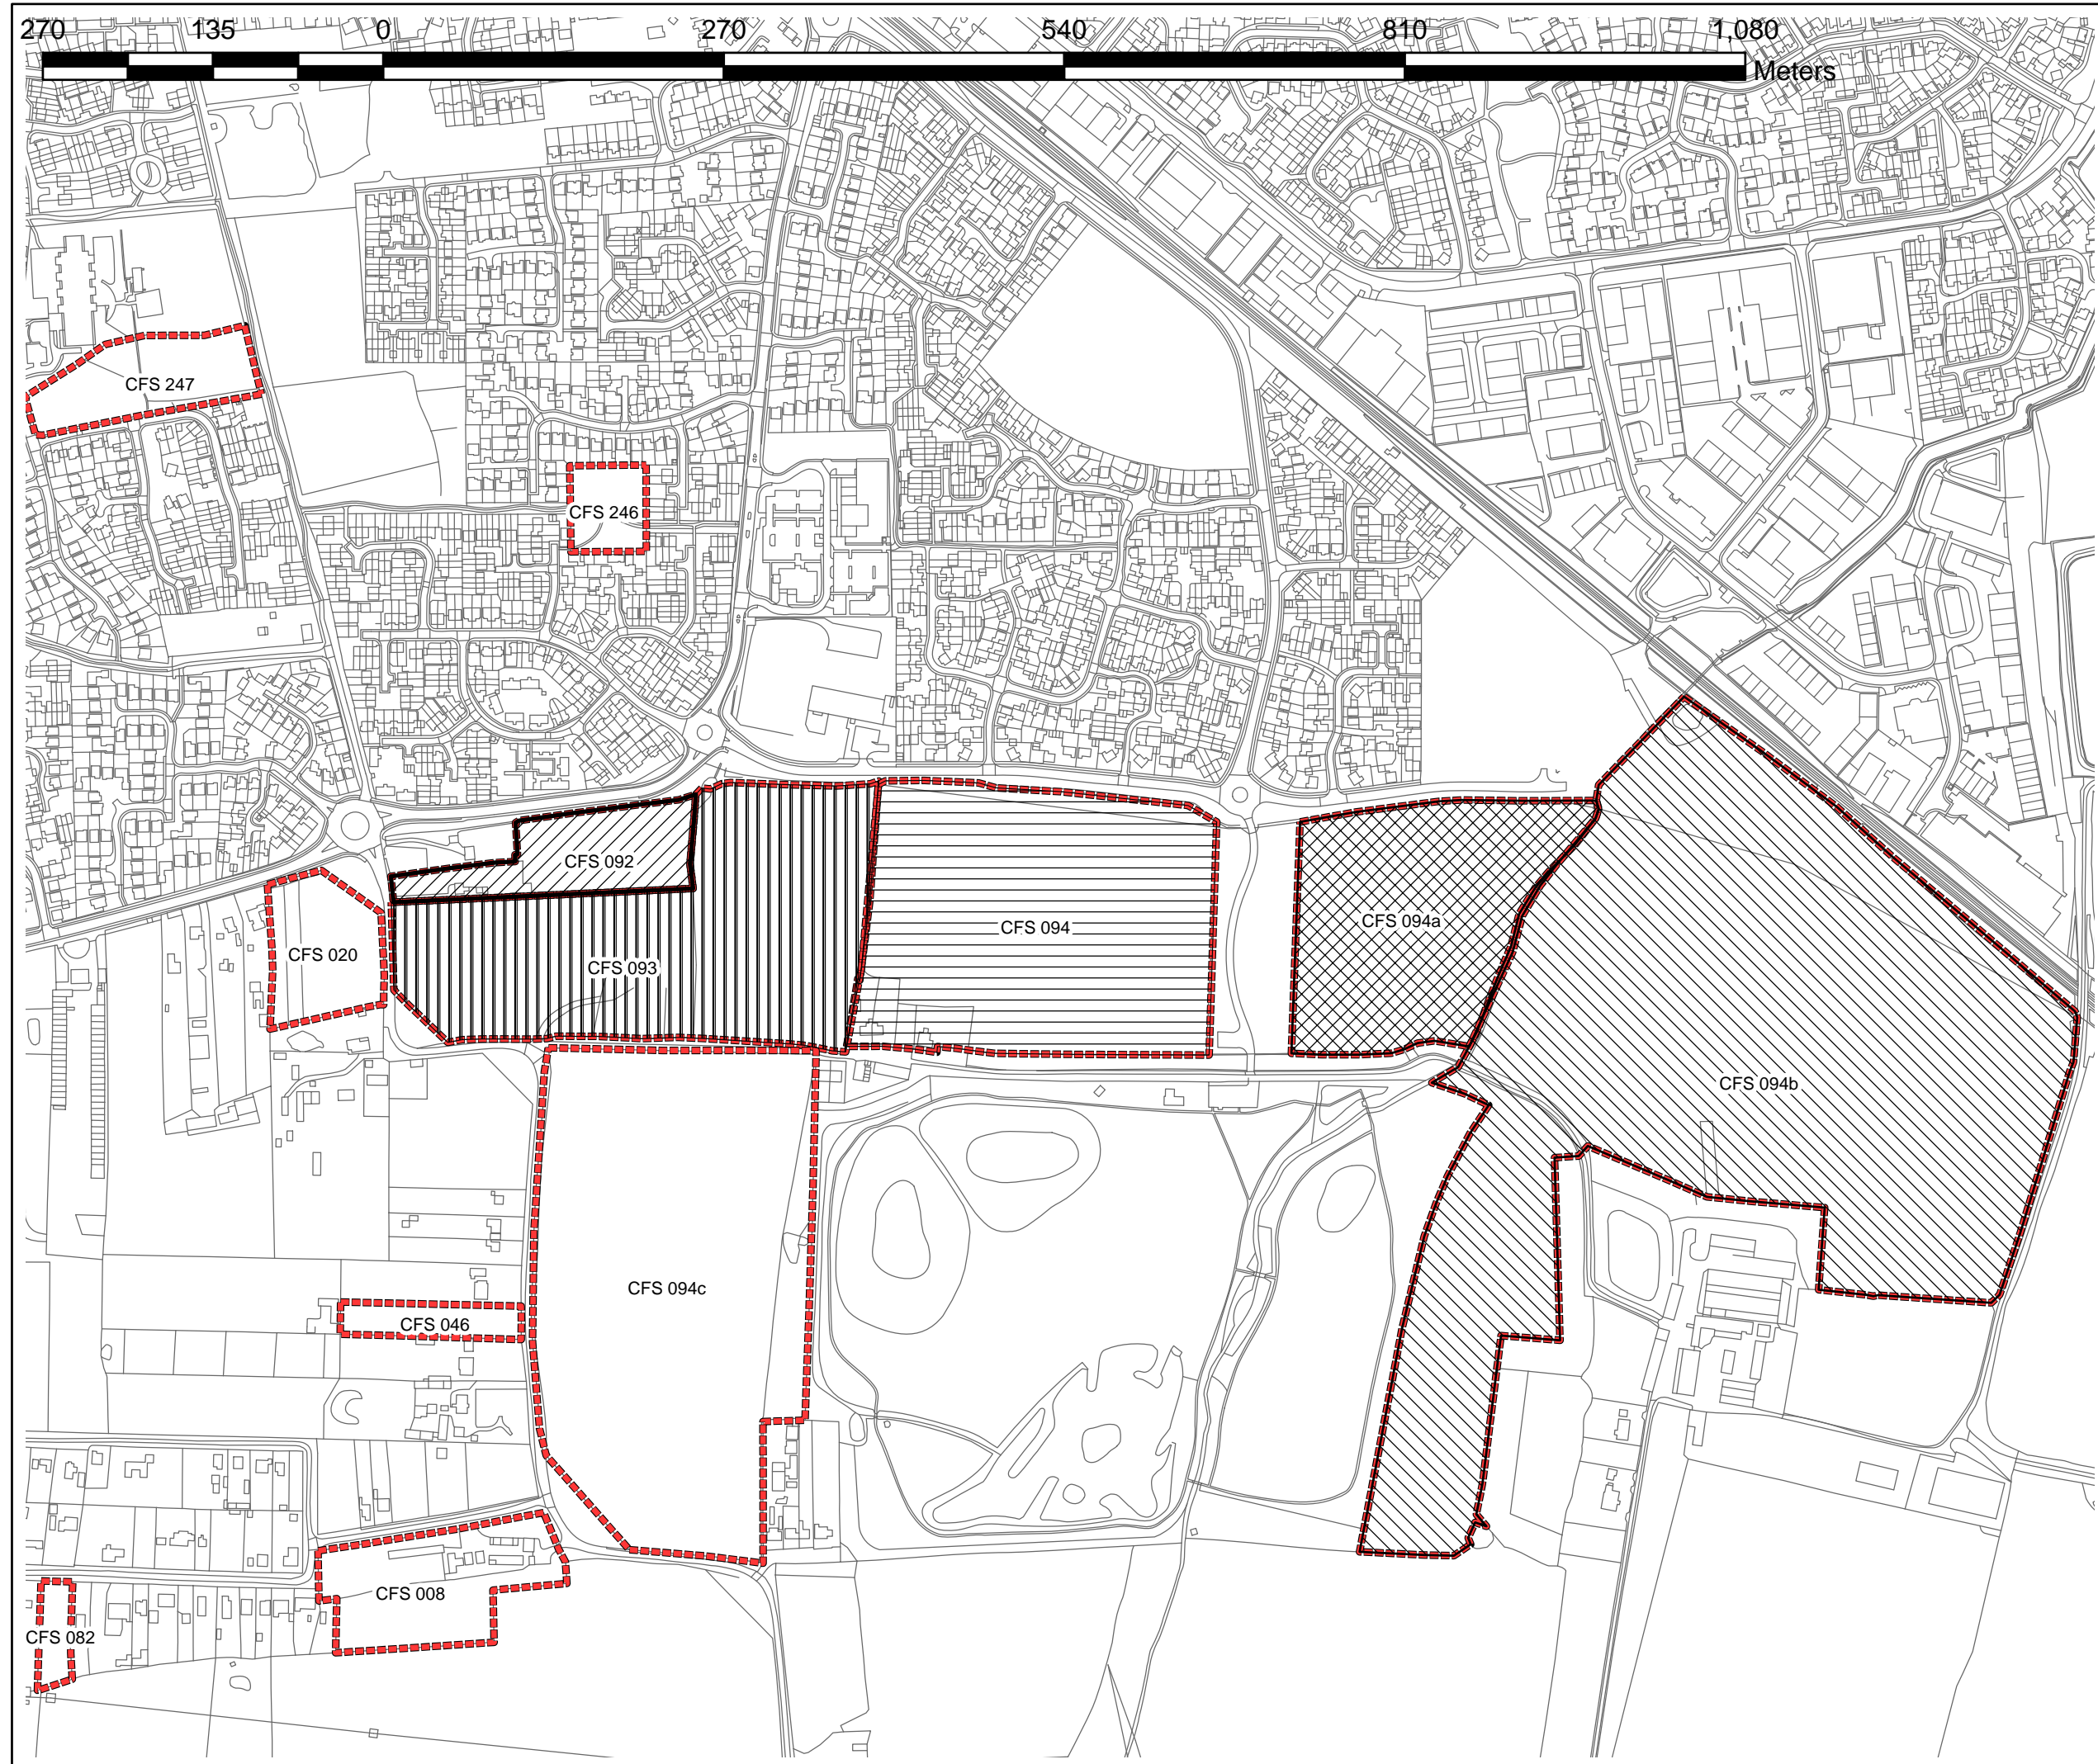

Sites Submitted to the Call For Sites 2007- Map 3-A

Legend

- CFS 094b
- CFS 094a
- CFS 094
- CFS 093
- CFS 092
- Call for Sites - Individual Sites

Note: Due to the nature of individually submitted sites- there are often multiple Call for Sites references for roughly the same location.

This may cause some initial confusion to the user of this map.

Cross-referencing numbers to the Call for Sites Exercise will ensure that clear understanding of the submissions is gained.

Basildon District Council
The Basildon Centre
St. Martin's Square
Basildon
Essex
SS14 1DL

This material has been reproduced from Ordnance Survey digital map data with the permission of the Controller of Her Majesty's Stationary Office - Crown Copyright 2008.