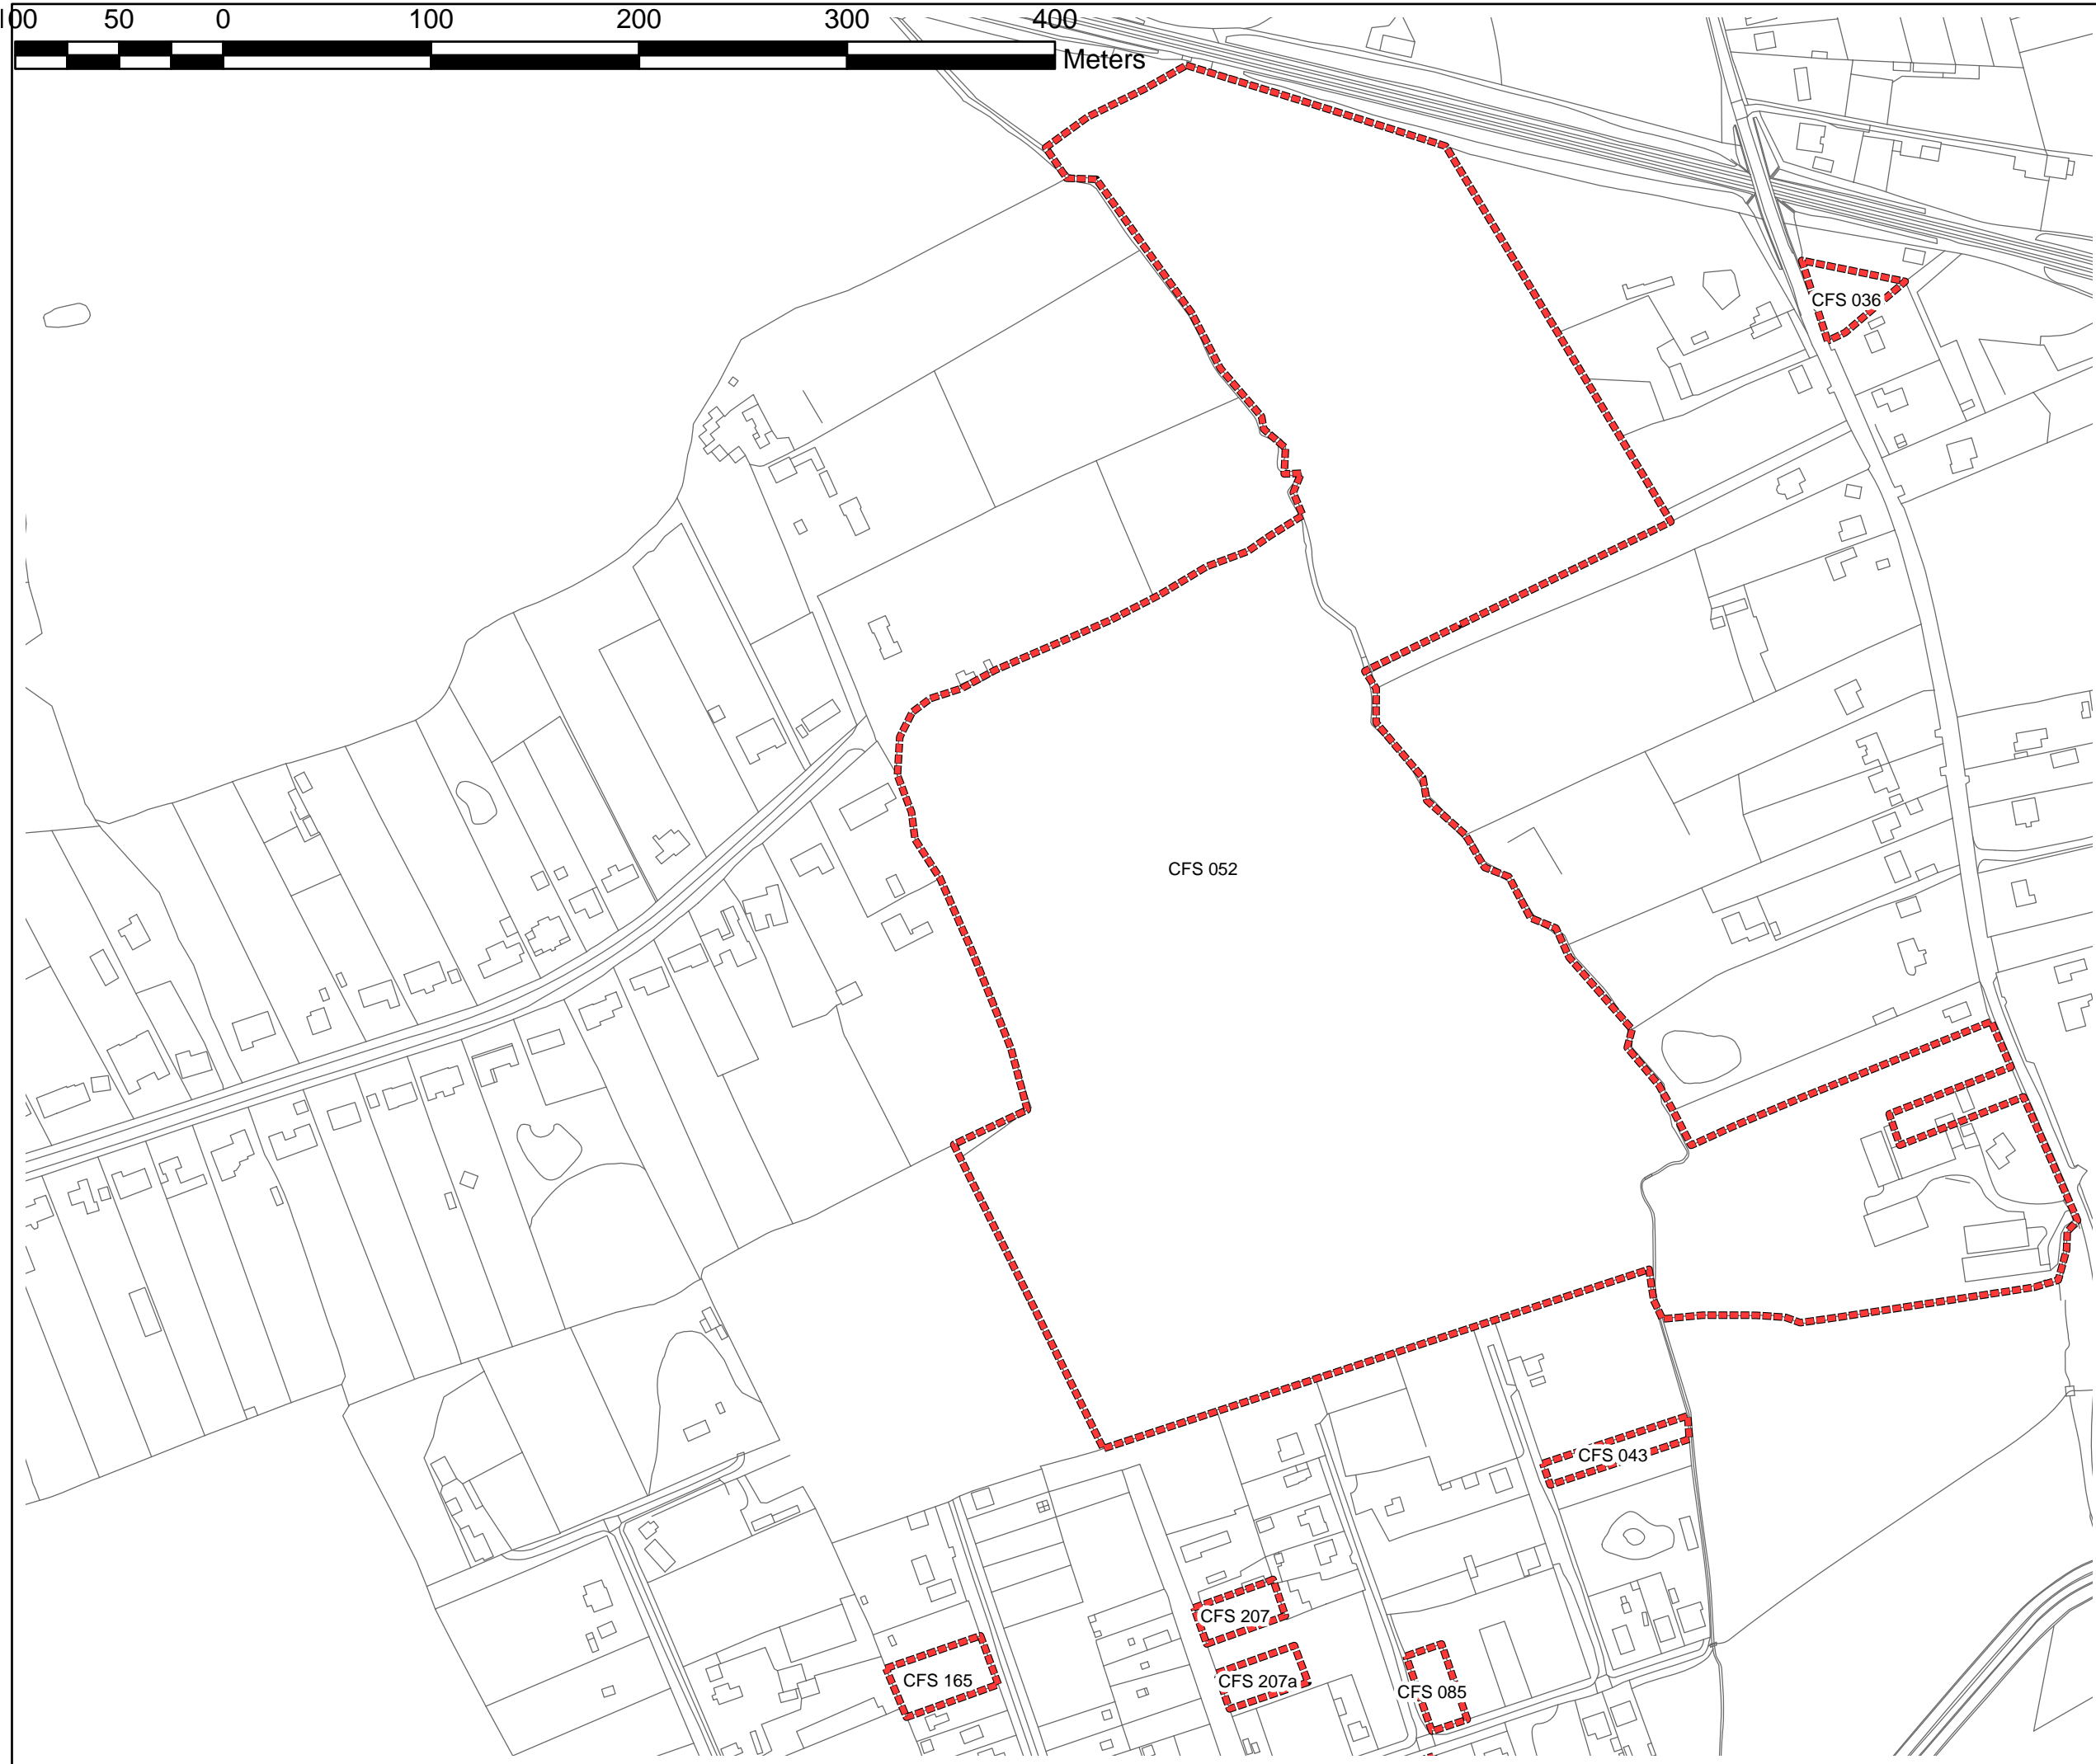

Legend

Call for Sites - Individual Sites

Note: Due to the nature of individually submitted sites- there are often multiple Call for Sites references for roughly the same location.

This may cause some initial confusion to the user of this map.

Cross-referencing numbers to the Call for Sites Exercise will ensure that clear understanding of the submissions is gained.

Basildon District Council
The Basildon Centre
St. Martin's Square
Basildon
Essex
SS14 1DL

This material has been reproduced from Ordnance Survey digital map data with the permission of the Controller of Her Majesty's Stationary Office - Crown Copyright 2008.