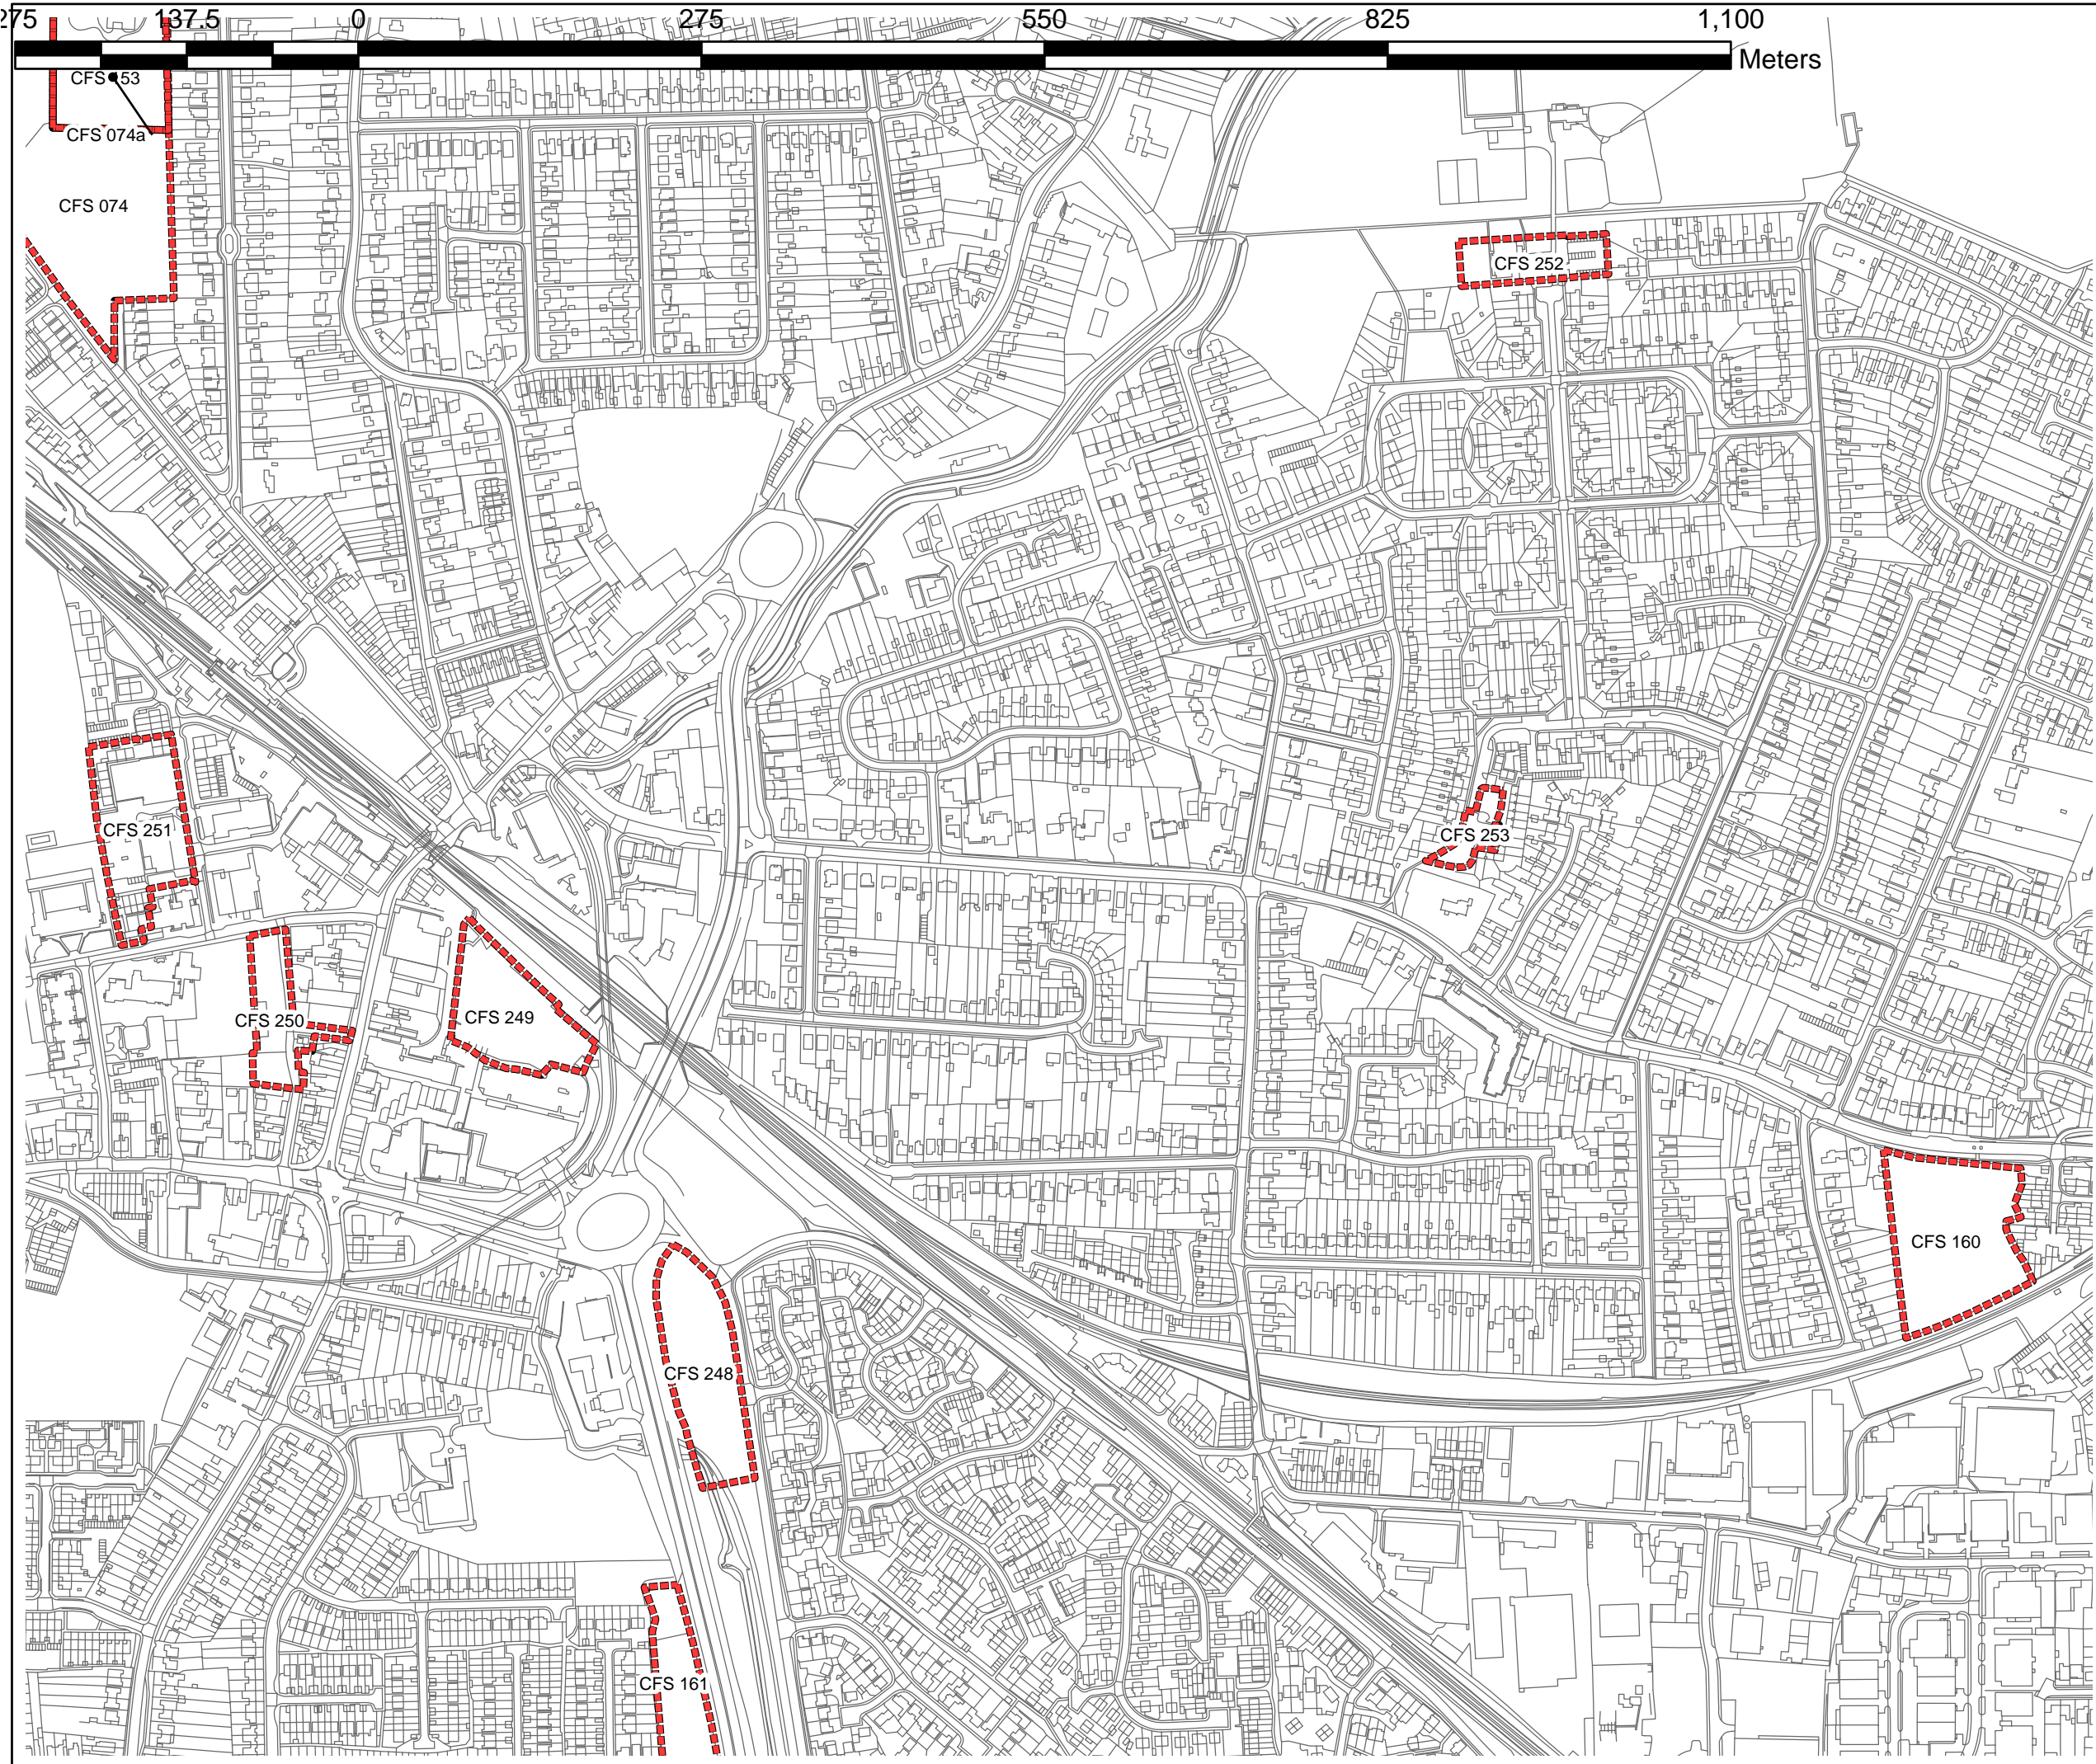

Sites Submitted to the Call For Sites 2007- Map 3-G

Legend

Call for Sites - Individual Sites

Note: Due to the nature of individually submitted sites- there are often multiple Call for Sites references for roughly the same location.

This may cause some initial confusion to the user of this map.

Cross-referencing numbers to the Call for Sites Exercise will ensure that clear understanding of the submissions is gained.

Basildon District Council
The Basildon Centre
St. Martin's Square
Basildon
Essex
SS14 1DL

This material has been reproduced from Ordnance Survey digital map data with the permission of the Controller of Her Majesty's Stationary Office - Crown Copyright 2008.