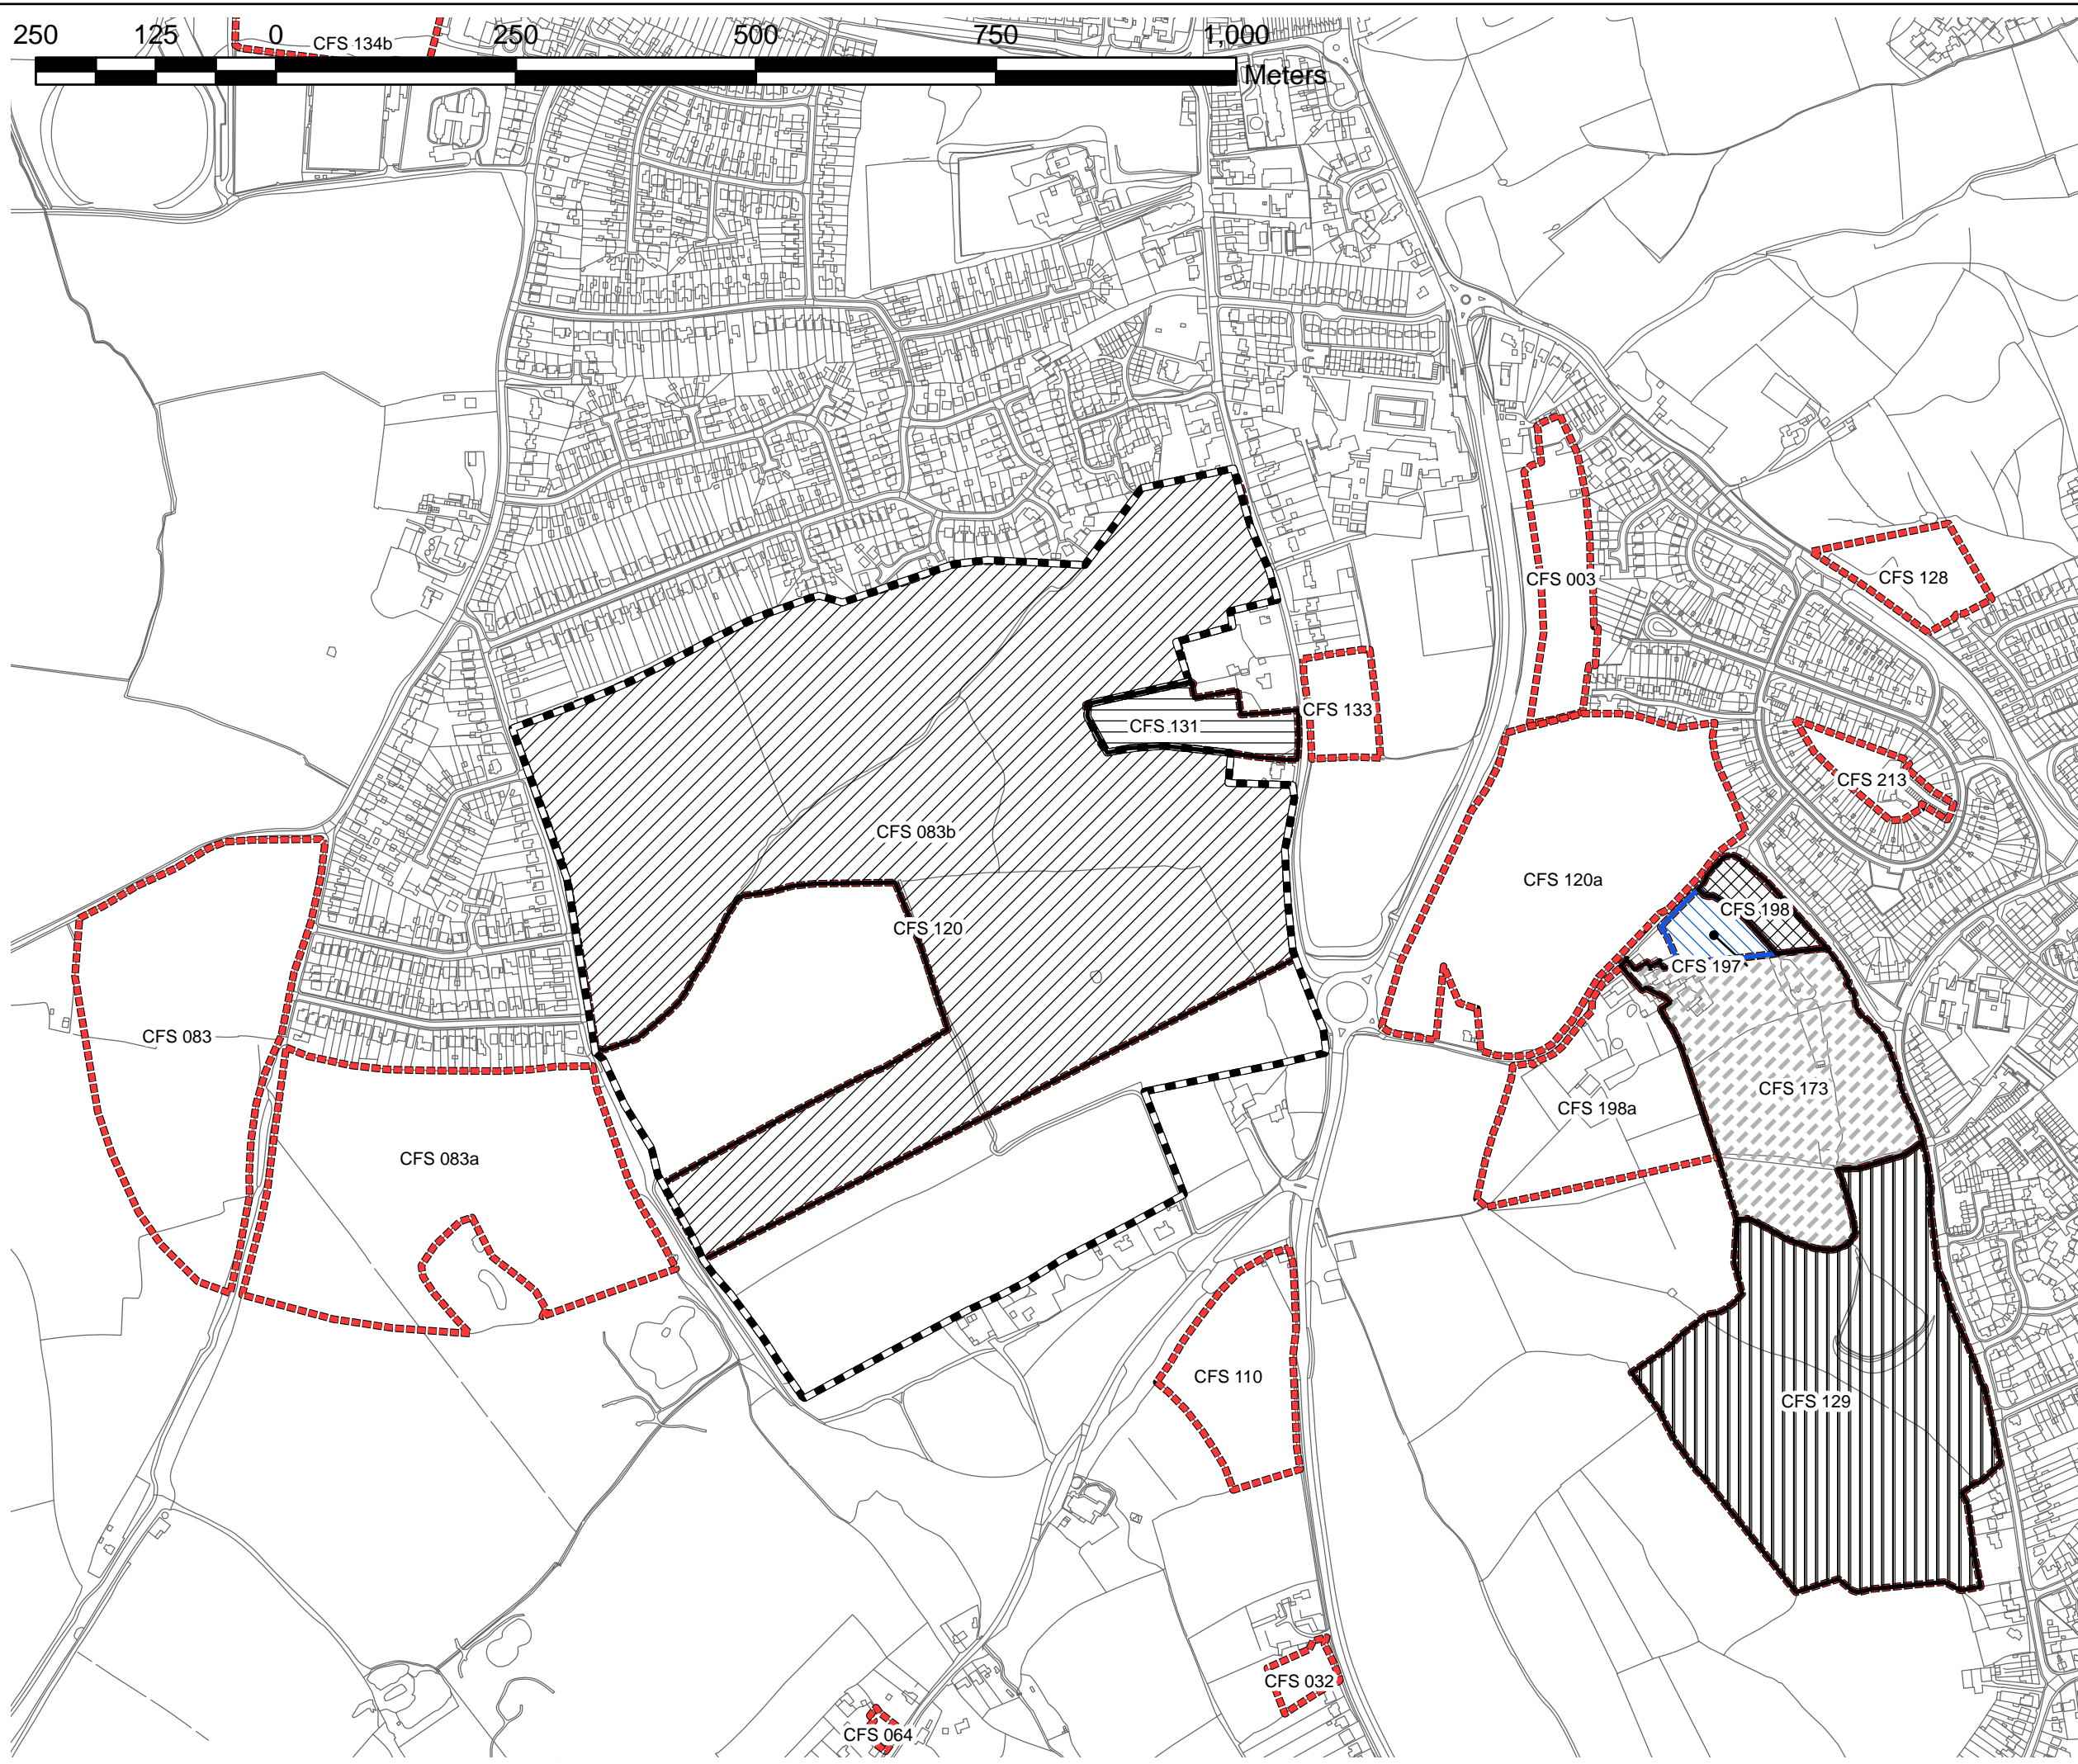

Sites Submitted to the Call For Sites 2007- Map 2-B

Legend

- CFS 131
- CFS 129
- CFS 198
- CFS 197
- CFS 173
- CFS 120
- CFS 083b
- Call for Sites - Individual Sites

Note: Due to the nature of individually submitted sites- there are often multiple Call for Sites references for roughly the same location.

This may cause some initial confusion to the user of this map.

Cross-referencing numbers to the Call for Sites Exercise will ensure that clear understanding of the submissions is gained.

Basildon District Council
The Basildon Centre
St. Martin's Square
Basildon
Essex
SS14 1DL

This material has been reproduced from Ordnance Survey digital map data with the permission of the Controller of Her Majesty's Stationary Office - Crown Copyright 2008.