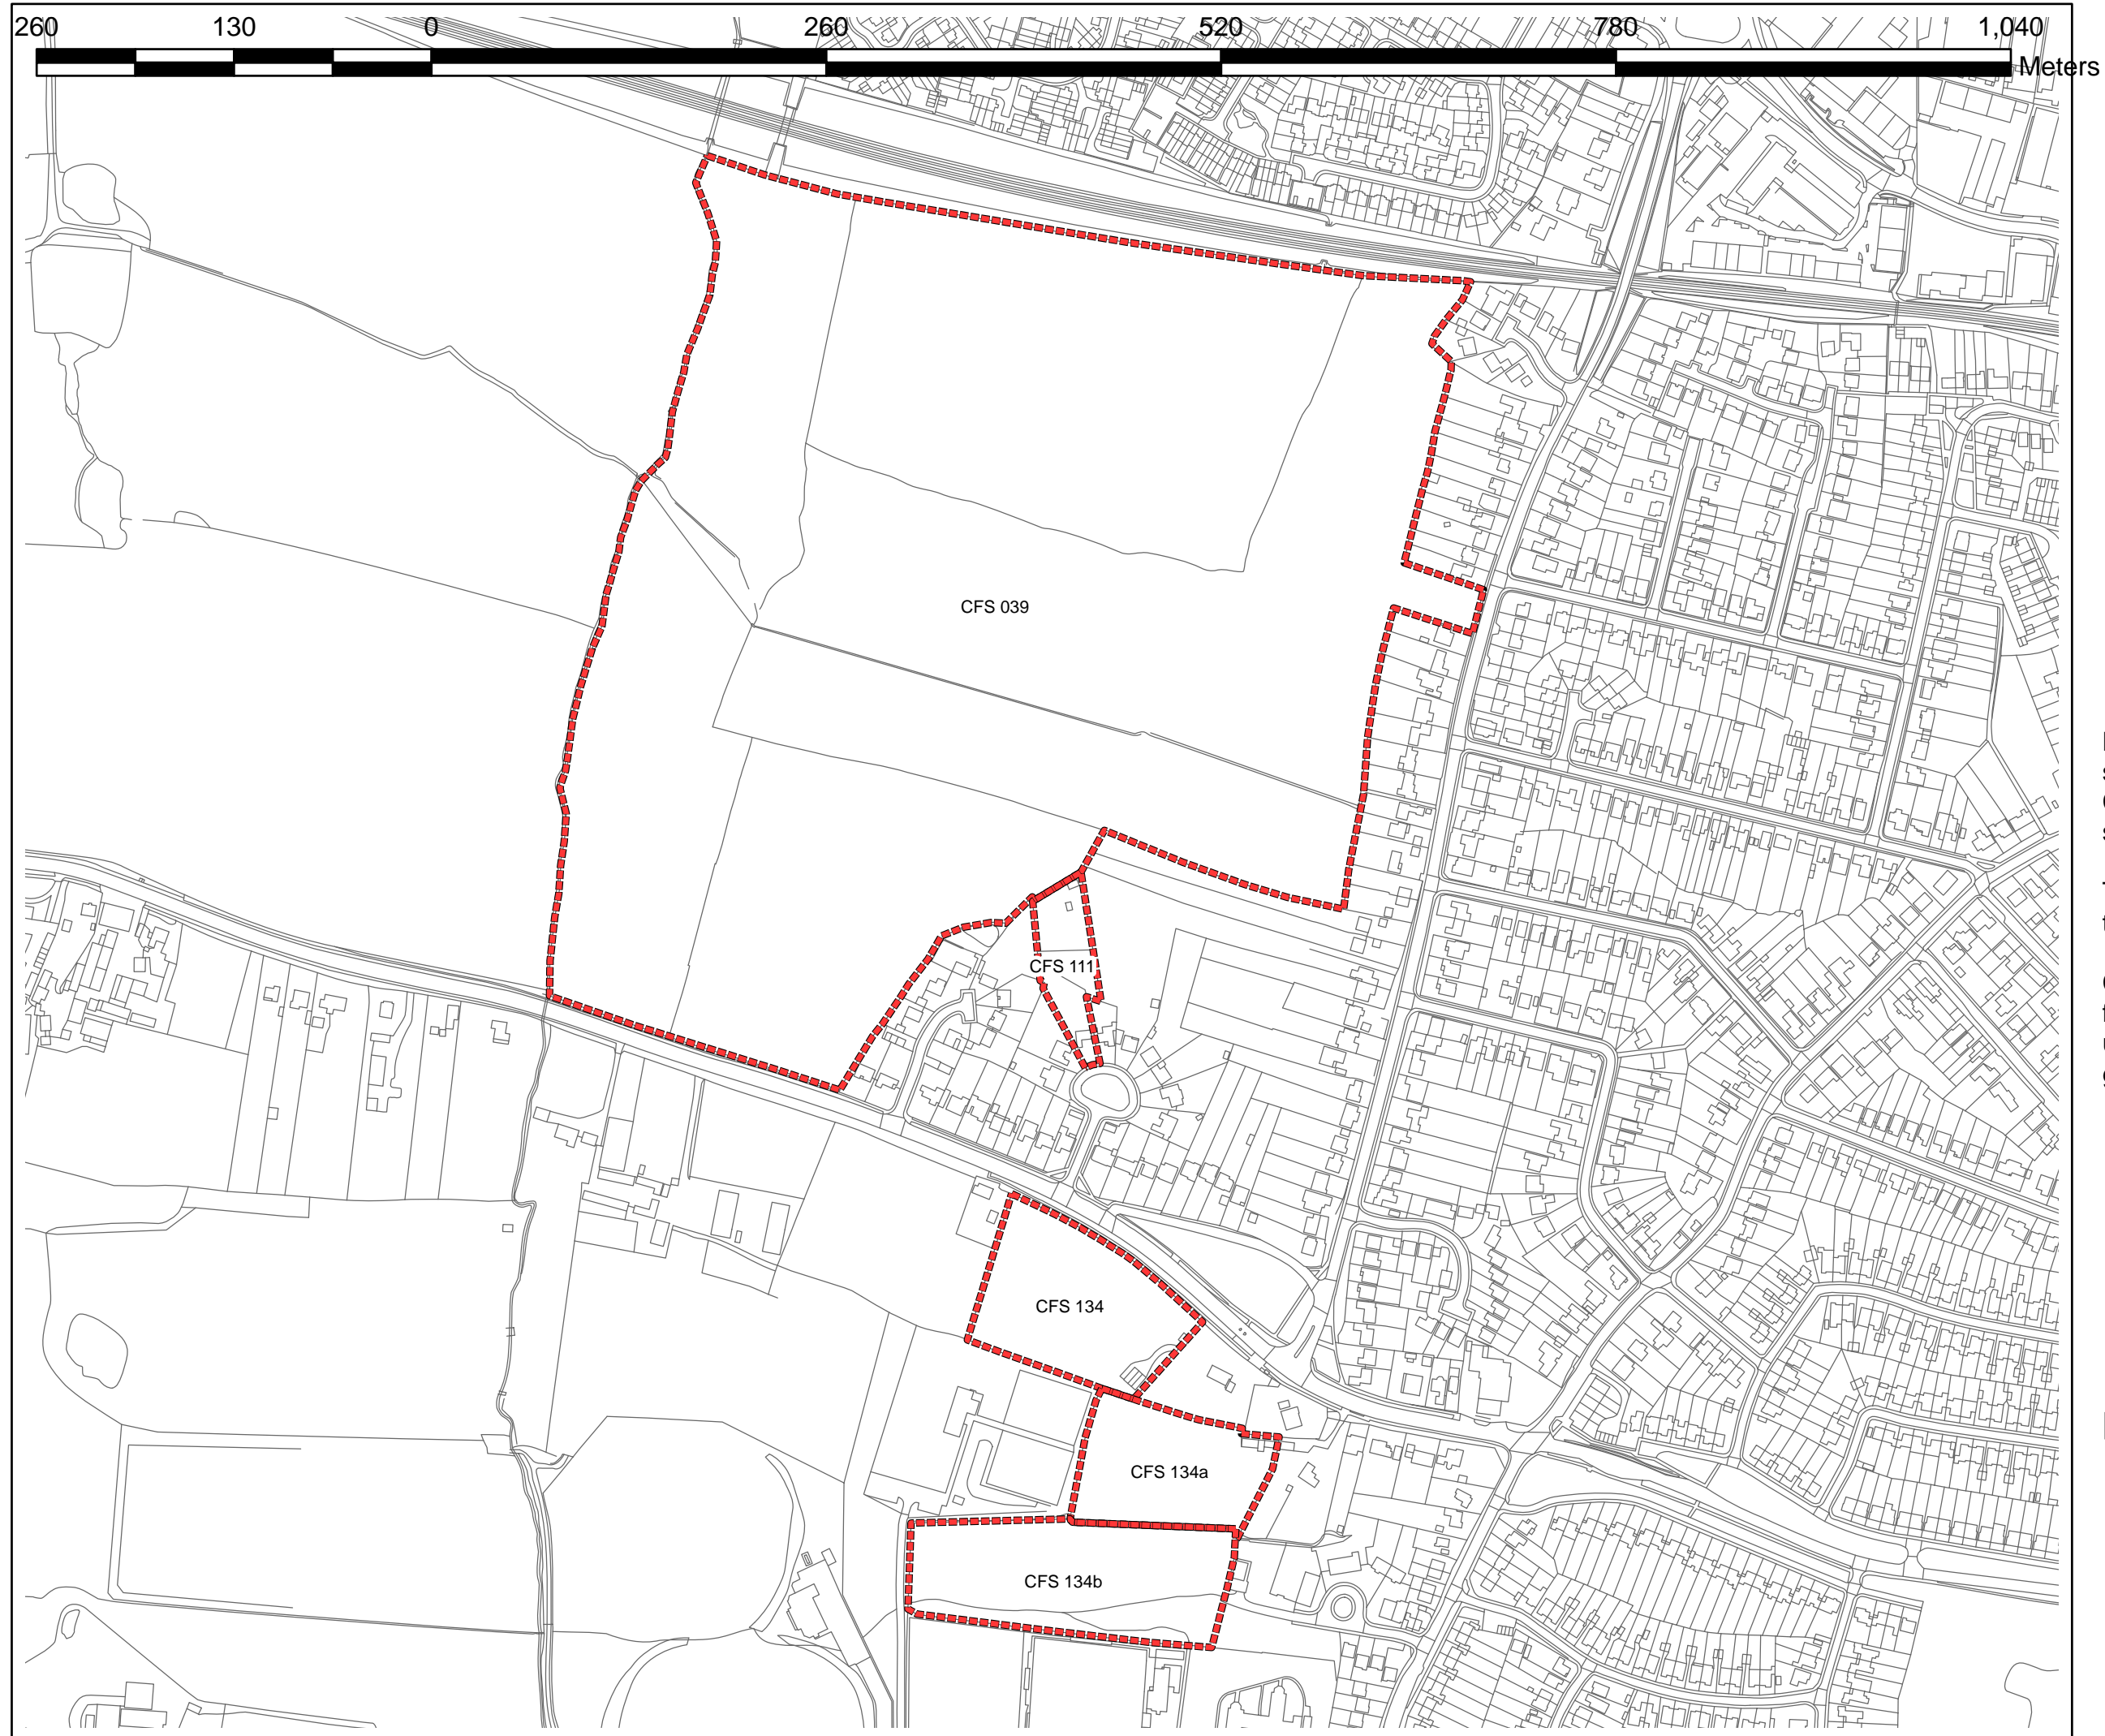

Sites Submitted to the Call For Sites 2007- Map 2-A

Legend

Call for Sites - Individual Sites

Note: Due to the nature of individually submitted sites- there are often multiple Call for Sites references for roughly the same location.

This may cause some initial confusion to the user of this map.

Cross-referencing numbers to the Call for Sites Exercise will ensure that clear understanding of the submissions is gained.

Basildon District Council
The Basildon Centre
St. Martin's Square
Basildon
Essex
SS14 1DL

This material has been reproduced from Ordnance Survey digital map data with the permission of the Controller of Her Majesty's Stationary Office - Crown Copyright 2008.