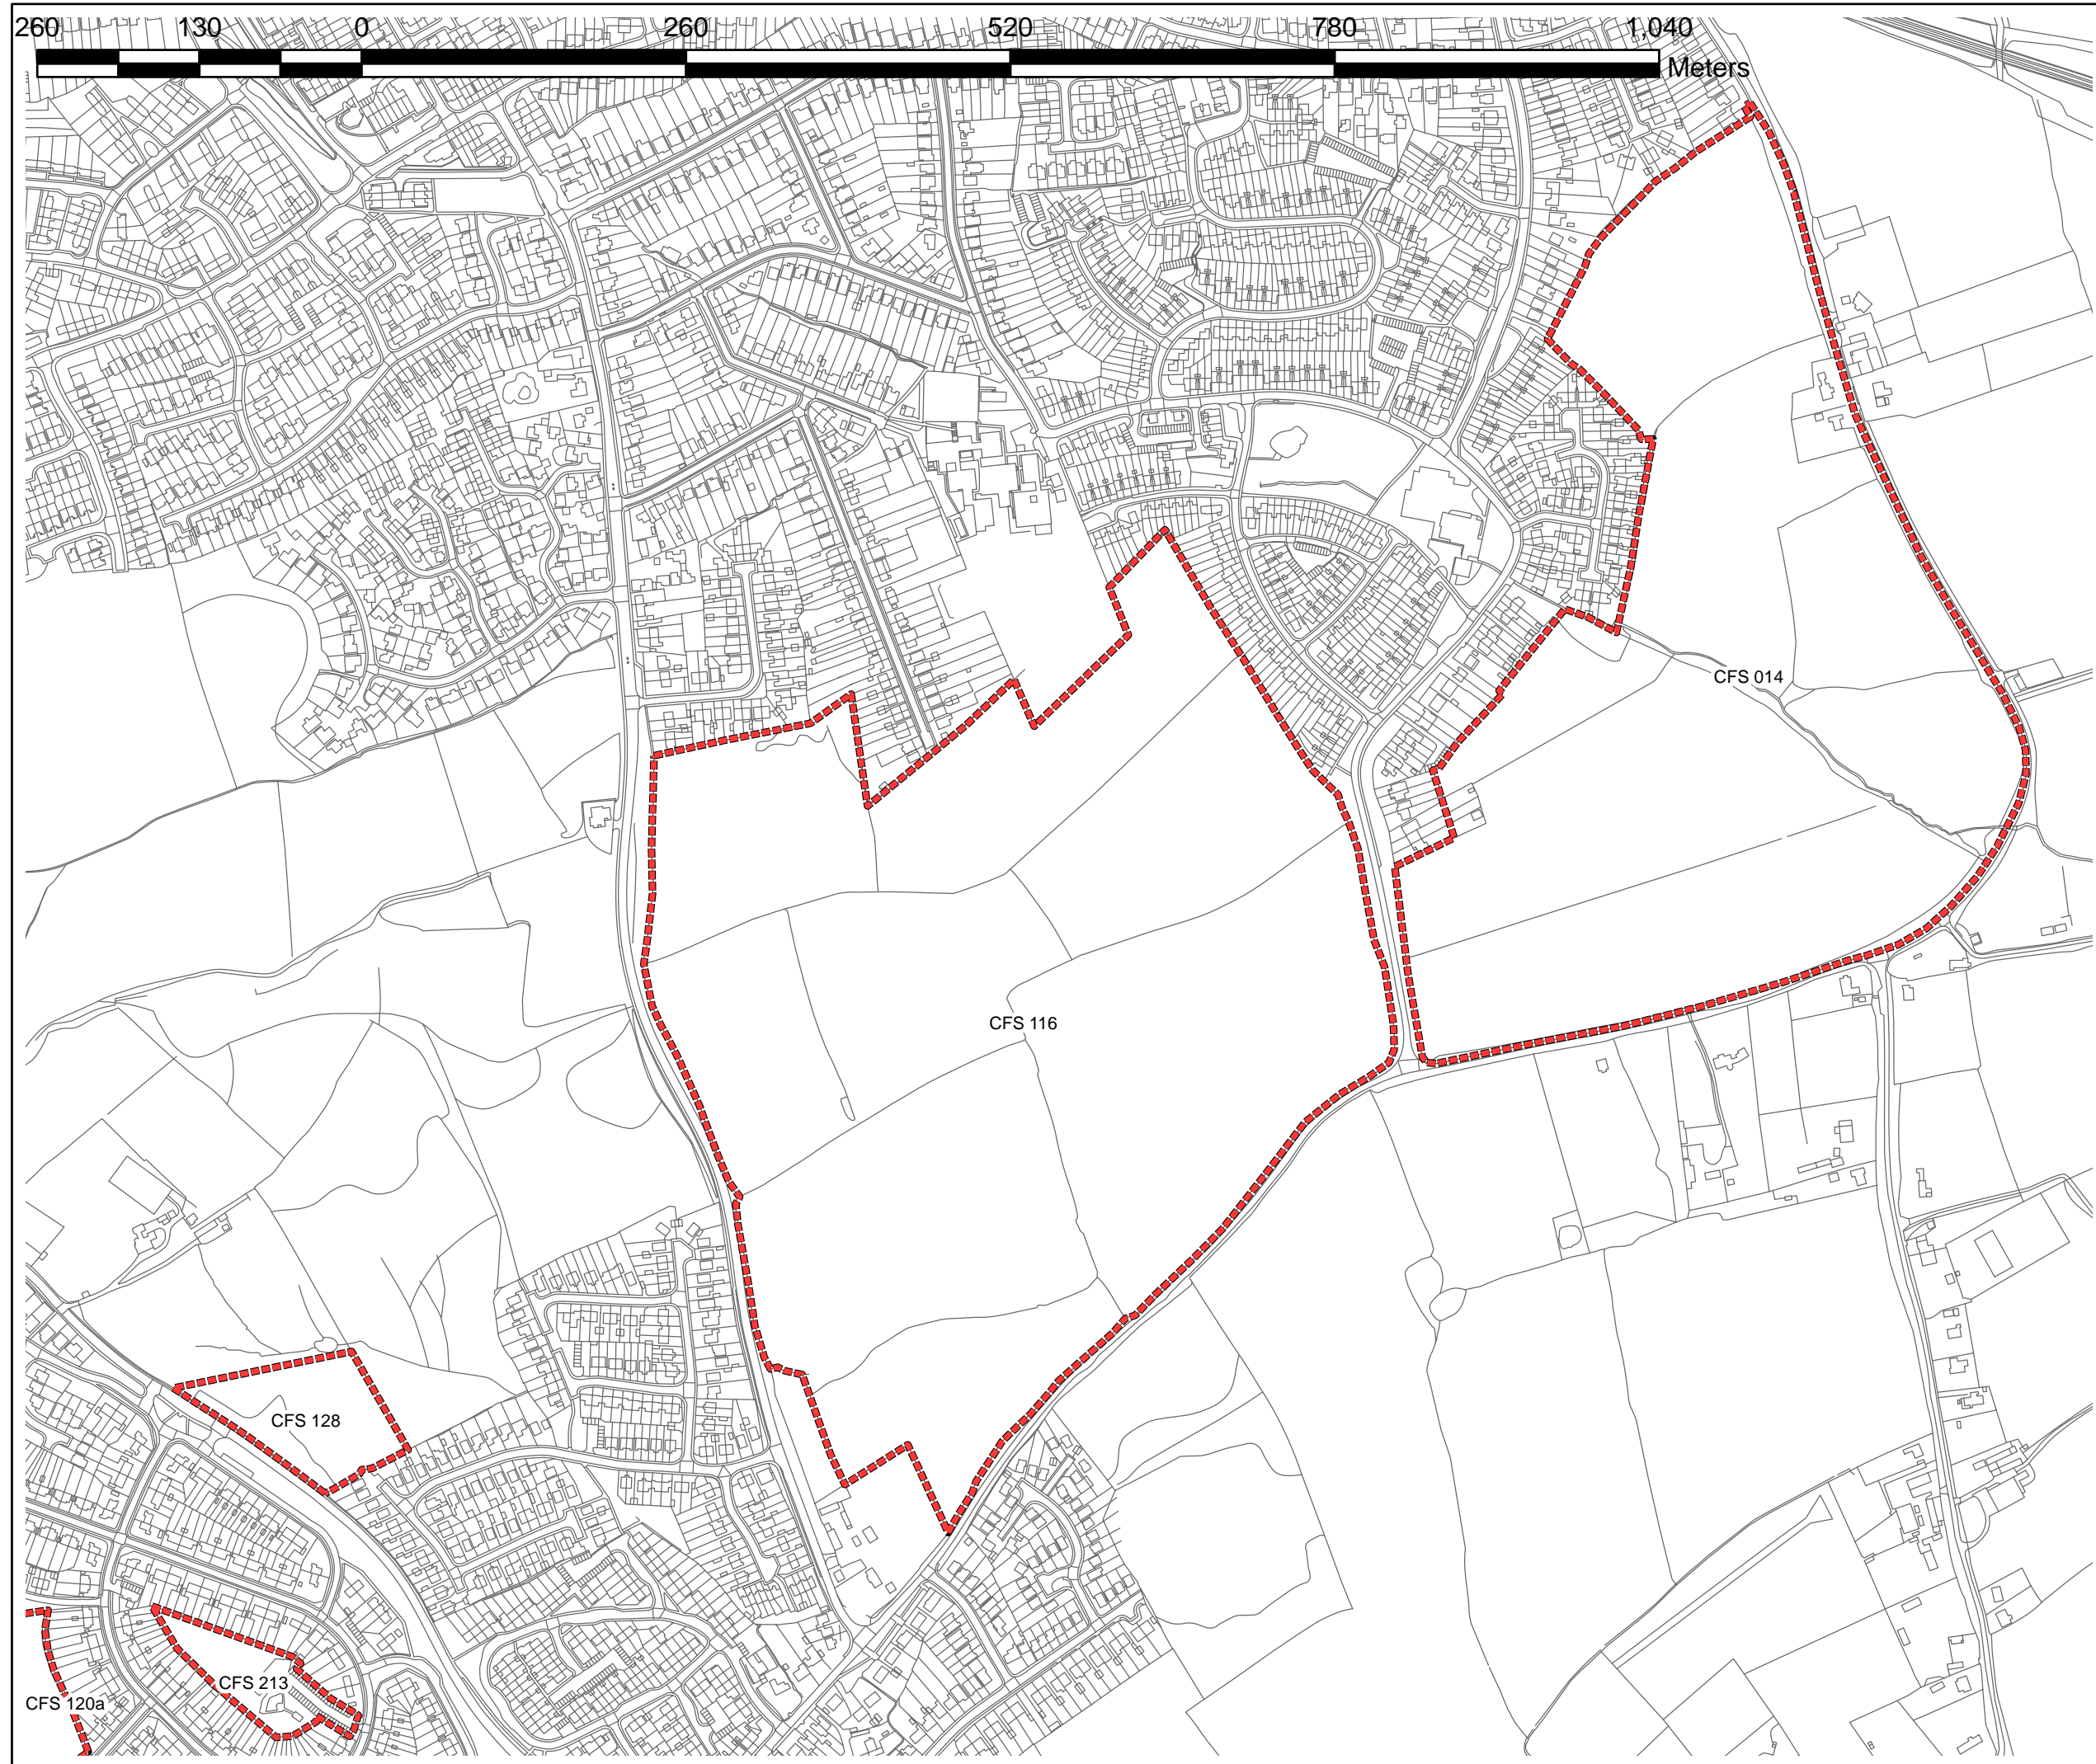

Sites Submitted to the Call For Sites 2007- Map 2-C

Legend

Call for Sites - Individual Sites

Note: Due to the nature of individually submitted sites- there are often multiple Call for Sites references for roughly the same location.

This may cause some initial confusion to the user of this map.

Cross-referencing numbers to the Call for Sites Exercise will ensure that clear understanding of the submissions is gained.

Basildon District Council
The Basildon Centre
St. Martin's Square
Basildon
Essex
SS14 1DL

This material has been reproduced from Ordnance Survey digital map data with the permission of the Controller of Her Majesty's Stationary Office - Crown Copyright 2008.