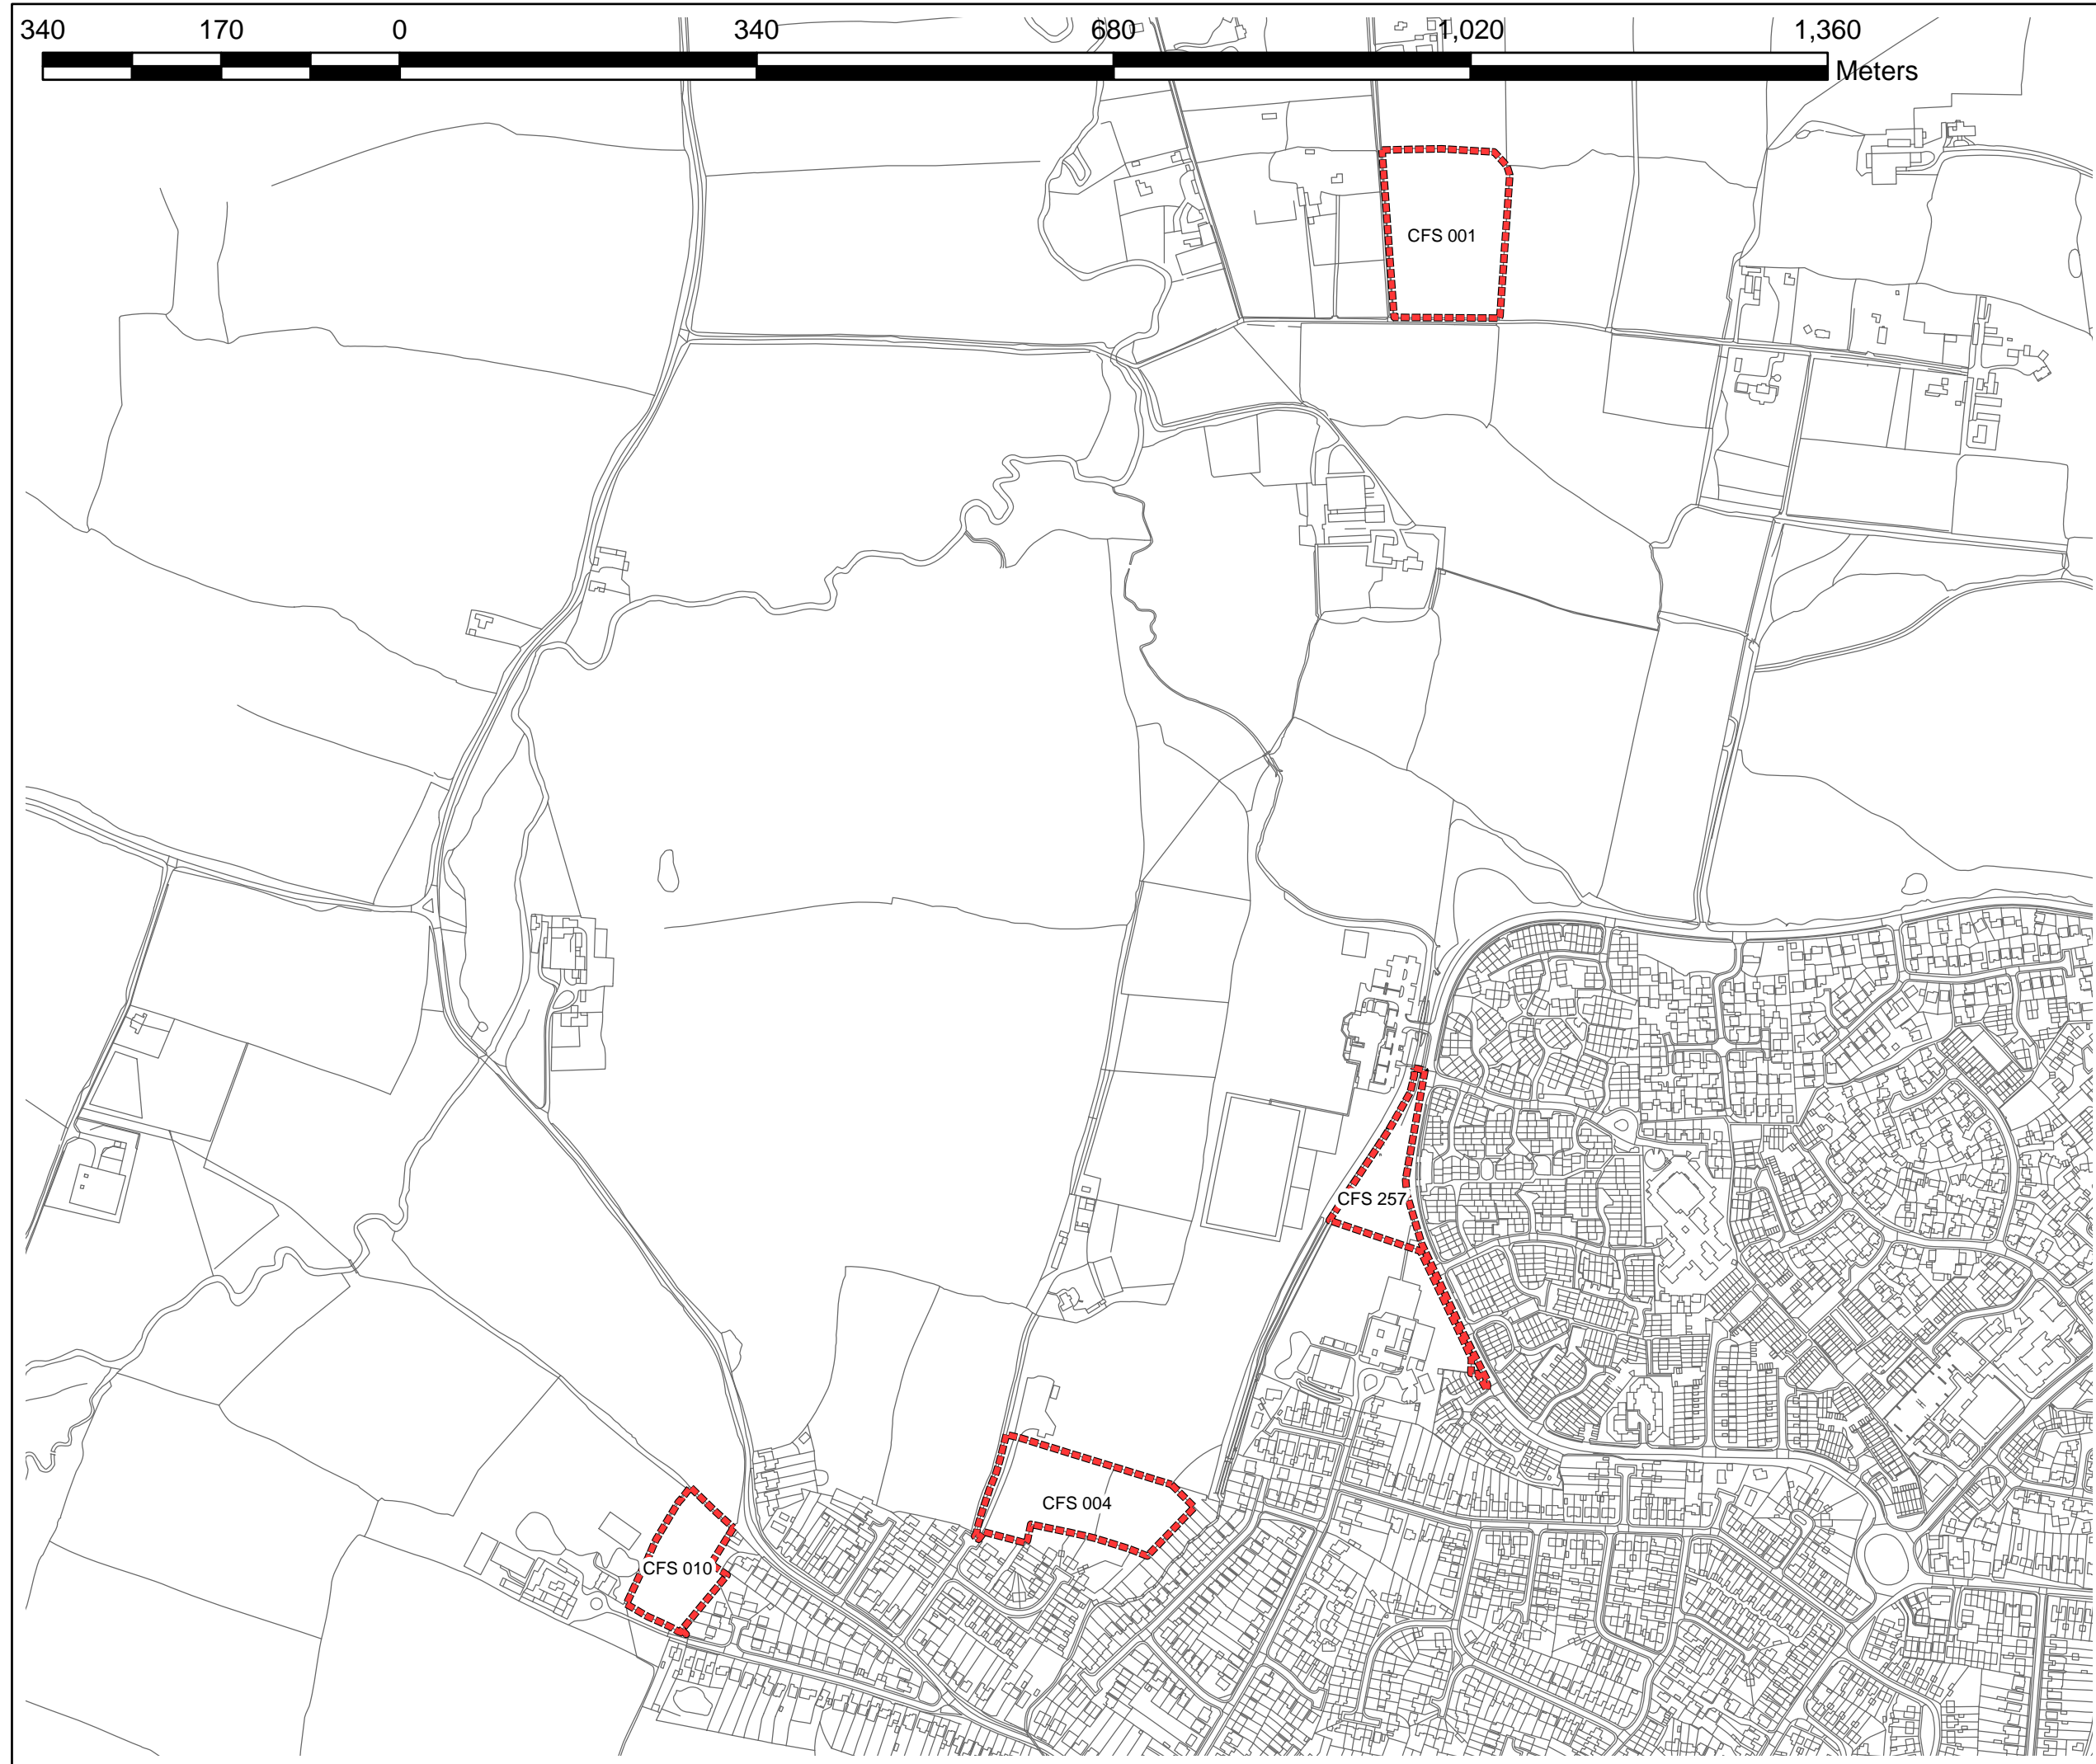

Sites Submitted to the Call For Sites 2007- Map 2-F

Legend

Call for Sites - Individual Sites

Note: Due to the nature of individually submitted sites- there are often multiple Call for Sites references for roughly the same location.

This may cause some initial confusion to the user of this map.

Cross-referencing numbers to the Call for Sites Exercise will ensure that clear understanding of the submissions is gained.

Basildon District Council
The Basildon Centre
St. Martin's Square
Basildon
Essex
SS14 1DL

This material has been reproduced from Ordnance Survey digital map data with the permission of the Controller of Her Majesty's Stationary Office - Crown Copyright 2008.