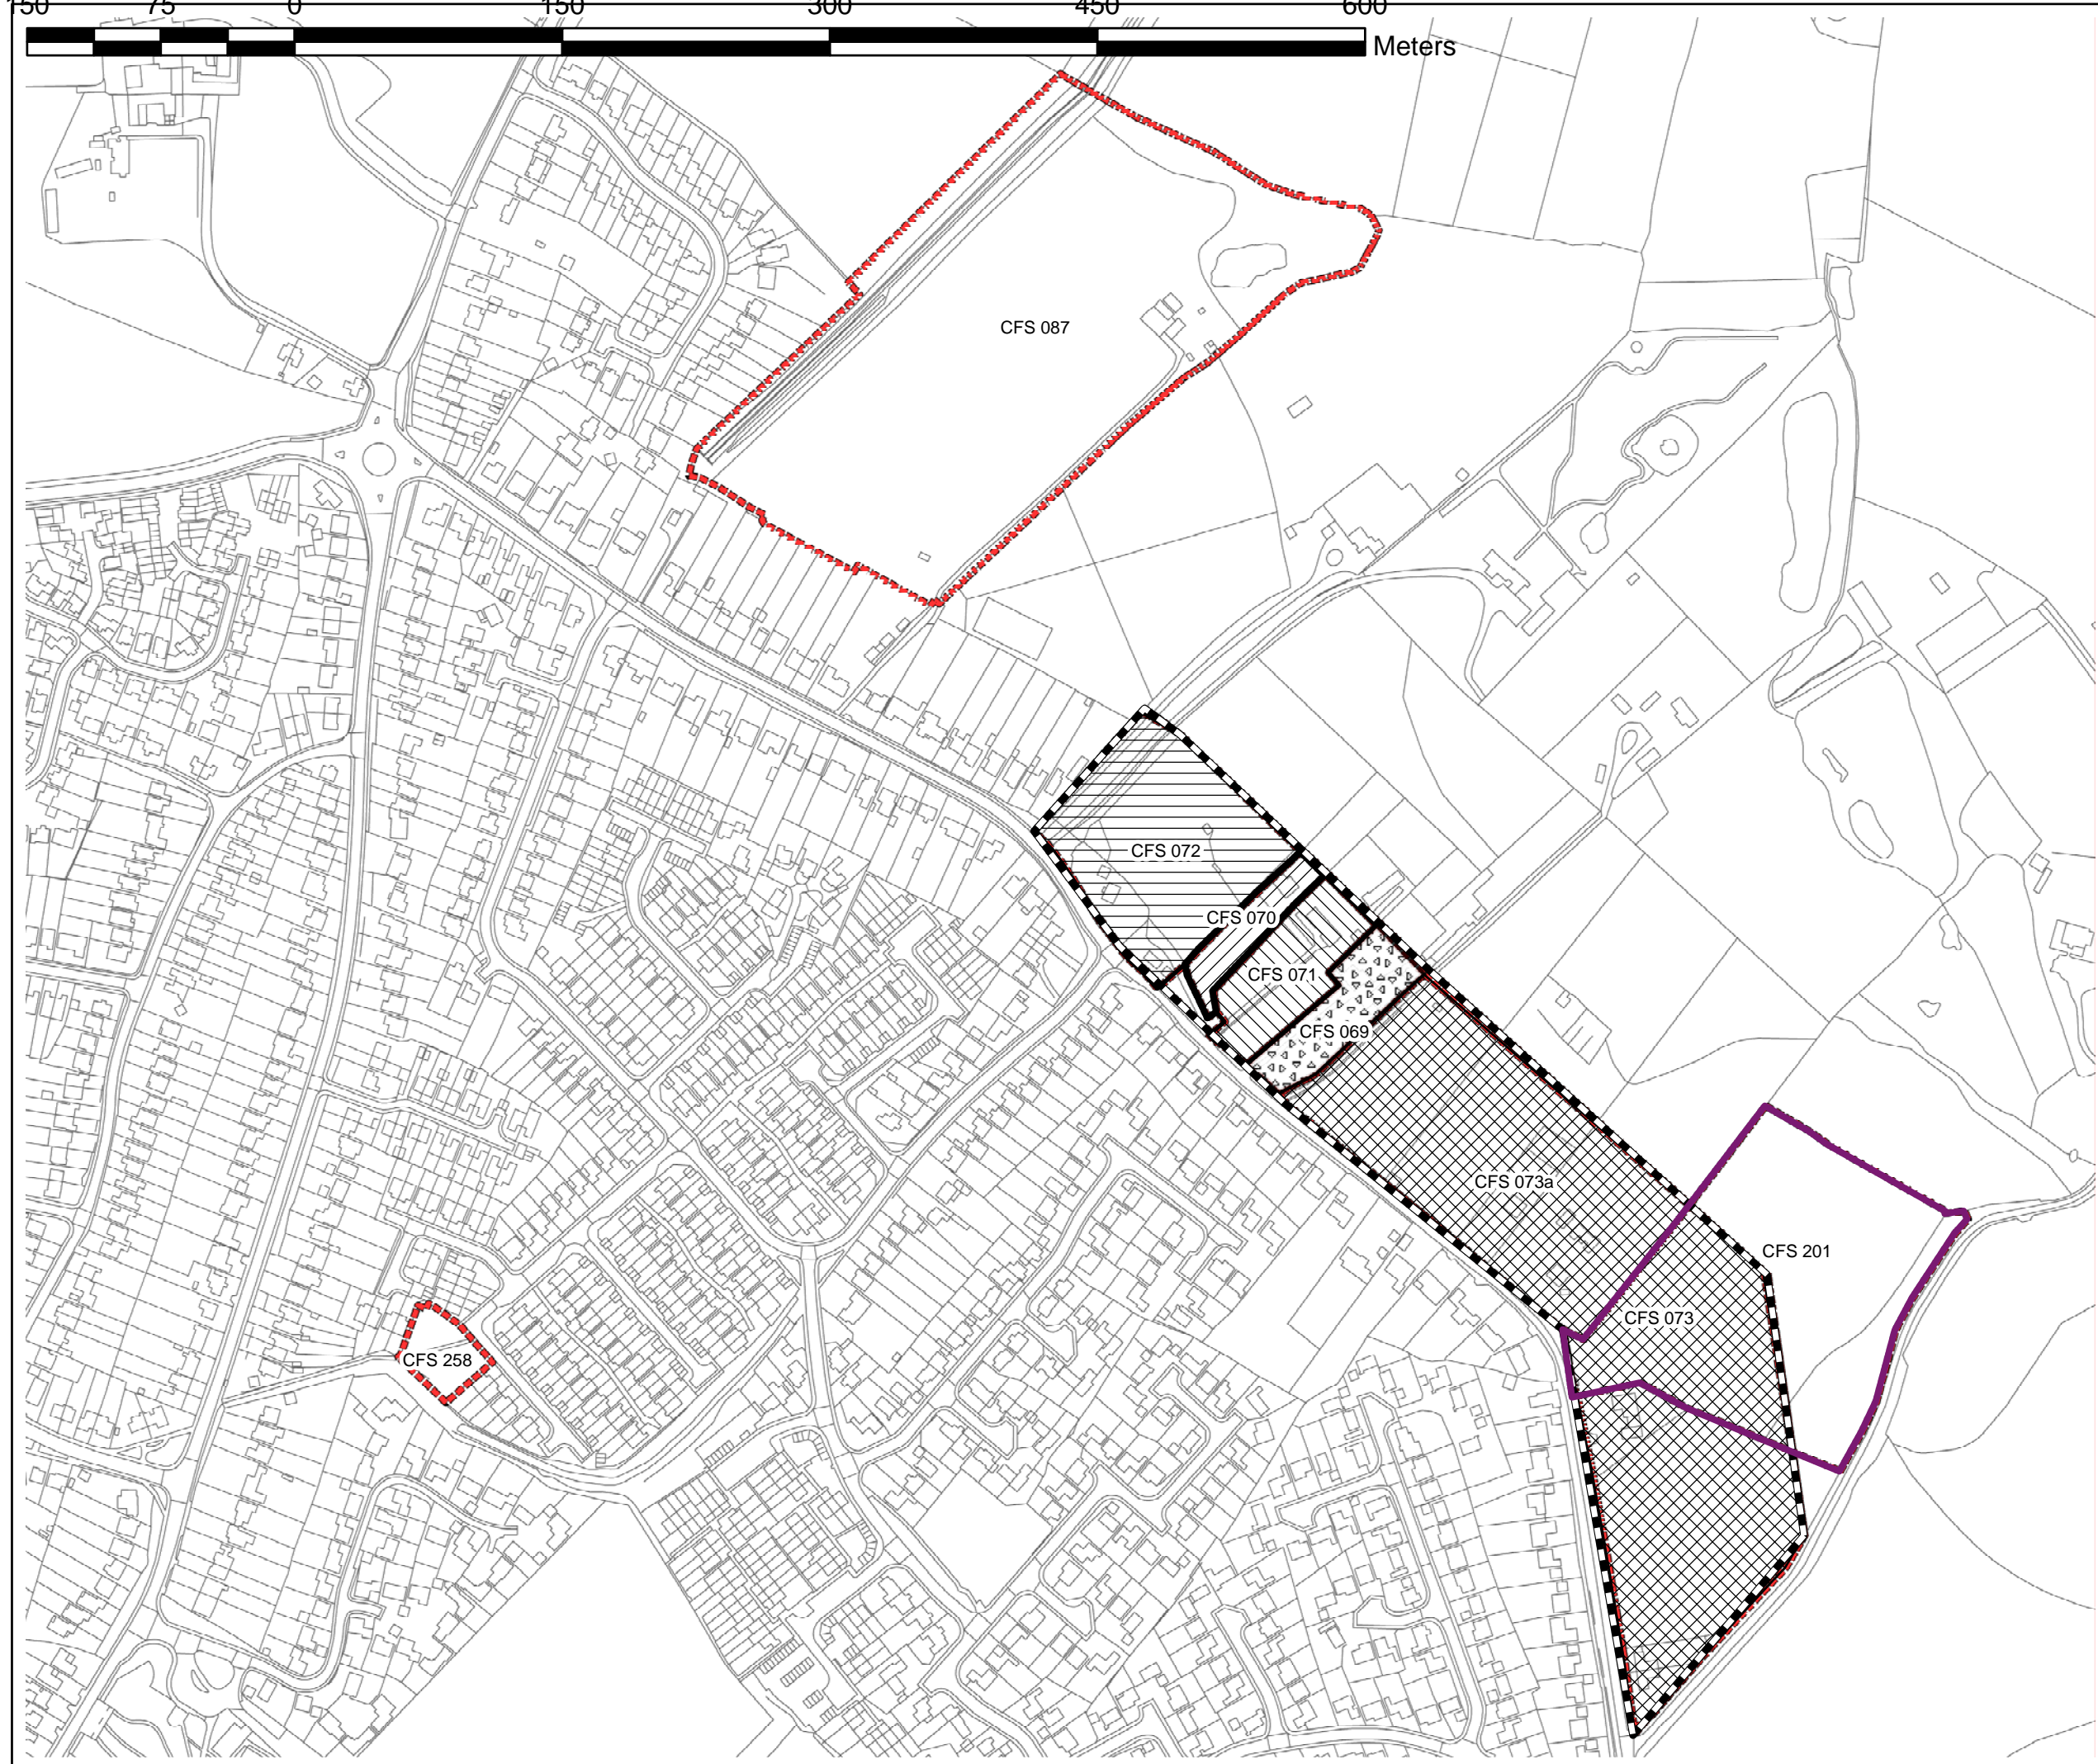

Legend

- CFS 201
- CFS 073a
- CFS 073
- CFS 072
- CFS 071
- CFS 070
- CFS 069
- Call for Sites - Individual Sites

Note: Due to the nature of individually submitted sites- there are often multiple Call for Sites references for roughly the same location.

This may cause some initial confusion to the user of this map.

Cross-referencing numbers to the Call for Sites Exercise will ensure that clear understanding of the submissions is gained.