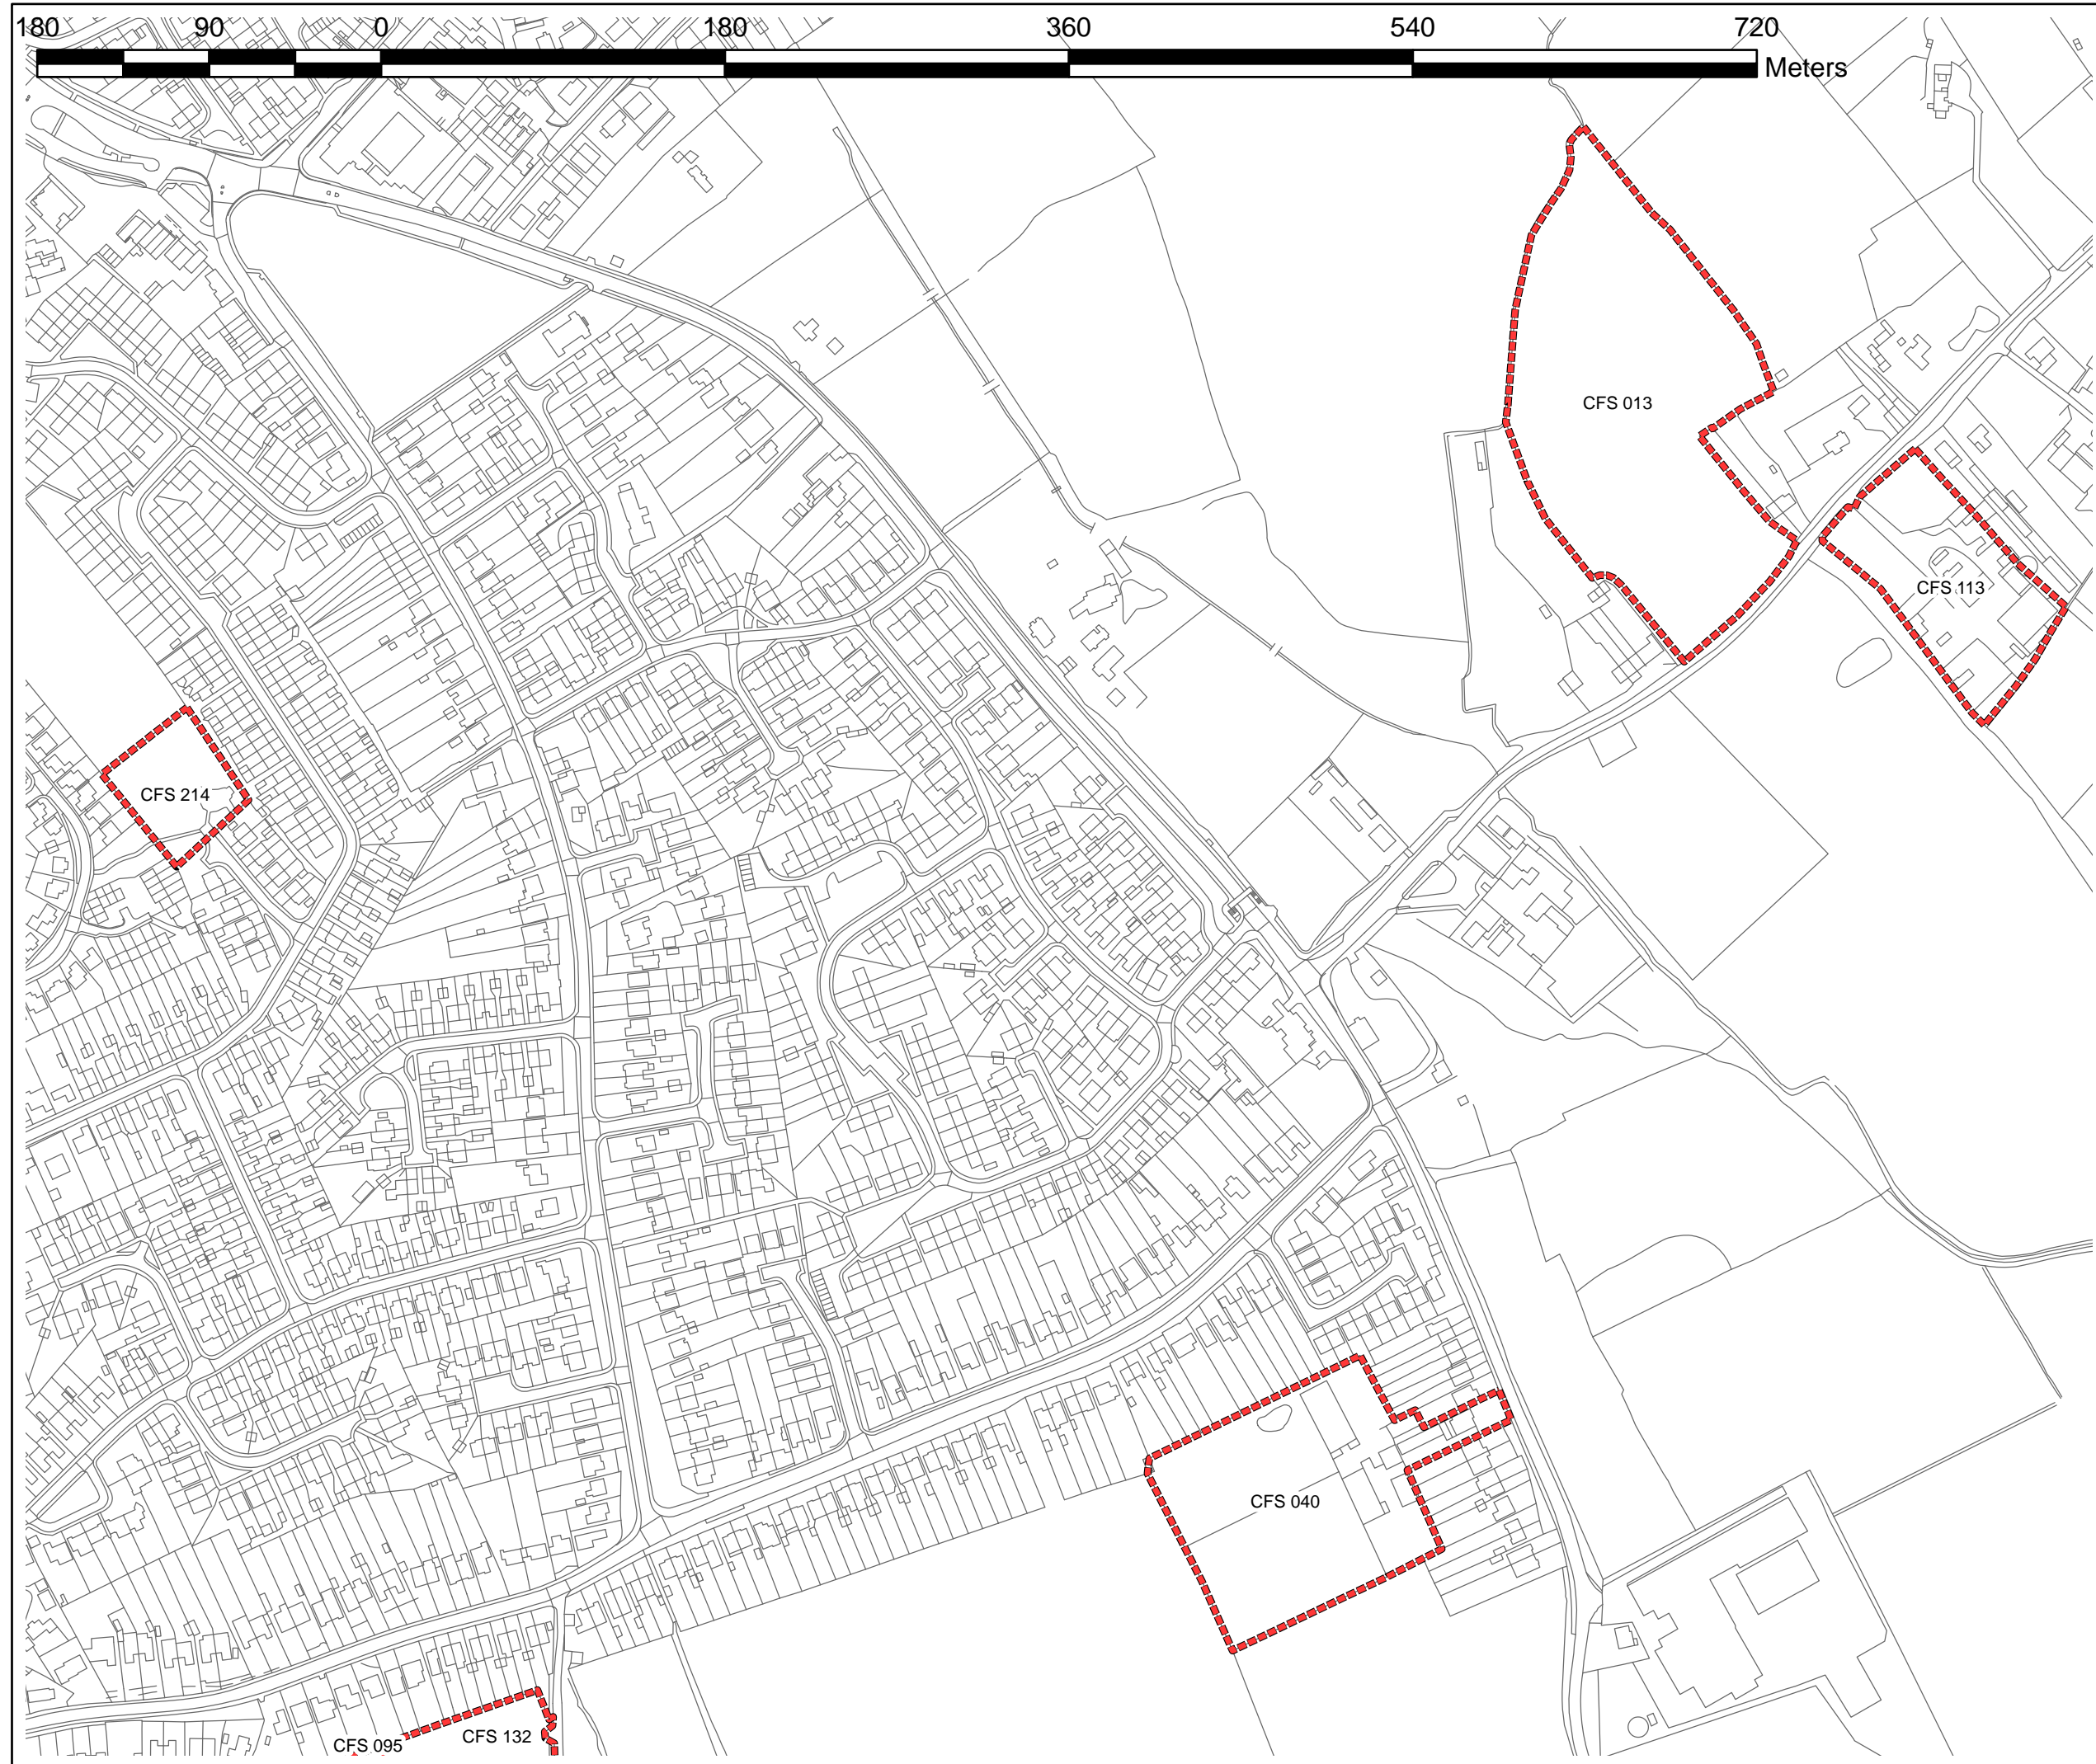

Sites Submitted to the Call For Sites 2007- Map 2-D

Legend

Call for Sites - Individual Sites

Note: Due to the nature of individually submitted sites- there are often multiple Call for Sites references for roughly the same location.

This may cause some initial confusion to the user of this map.

Cross-referencing numbers to the Call for Sites Exercise will ensure that clear understanding of the submissions is gained.

Basildon District Council
The Basildon Centre
St. Martin's Square
Basildon
Essex
SS14 1DL

This material has been reproduced from Ordnance Survey digital map data with the permission of the Controller of Her Majesty's Stationary Office - Crown Copyright 2008.