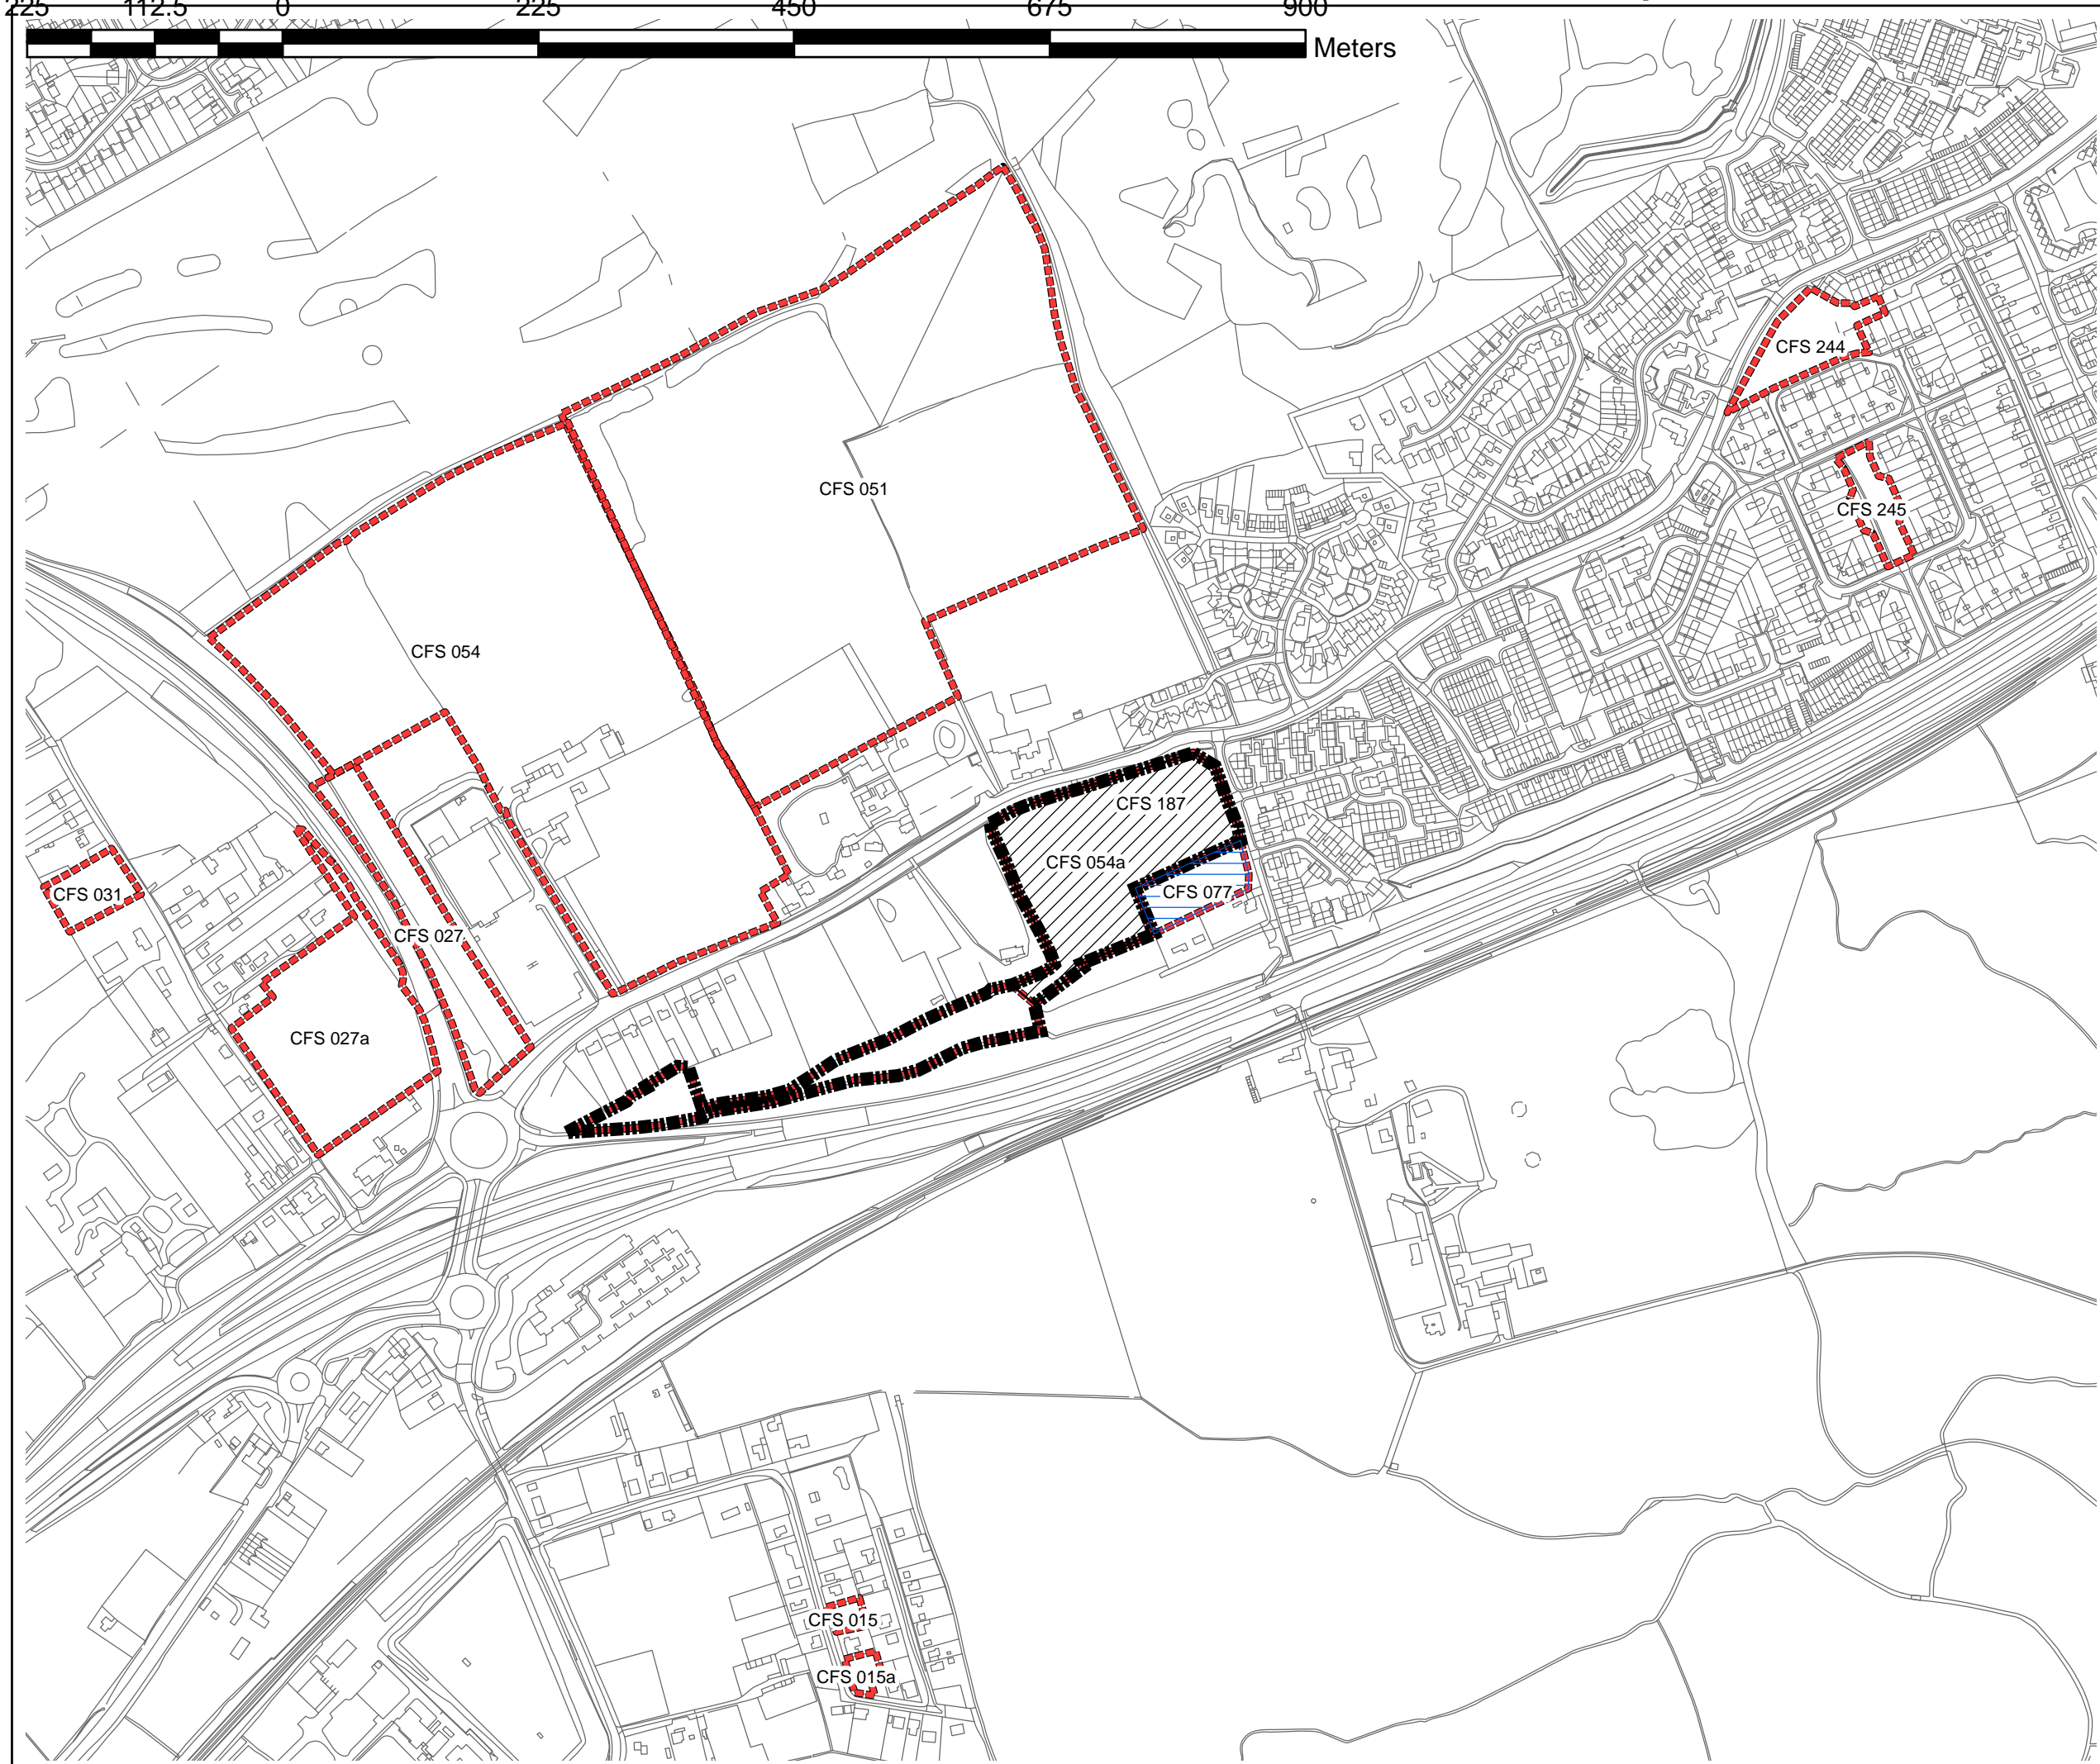

Legend

- CFS 077
- CFS 187
- CFS 054a
- Call for Sites - Individual Sites

Note: Due to the nature of individually submitted sites- there are often multiple Call for Sites references for roughly the same location.

This may cause some initial confusion to the user of this map.

Cross-referencing numbers to the Call for Sites Exercise will ensure that clear understanding of the submissions is gained.

Basildon District Council
The Basildon Centre
St. Martin's Square
Basildon
Essex
SS14 1DL

This material has been reproduced from Ordnance Survey digital map data with the permission of the Controller of Her Majesty's Stationary Office - Crown Copyright 2008.