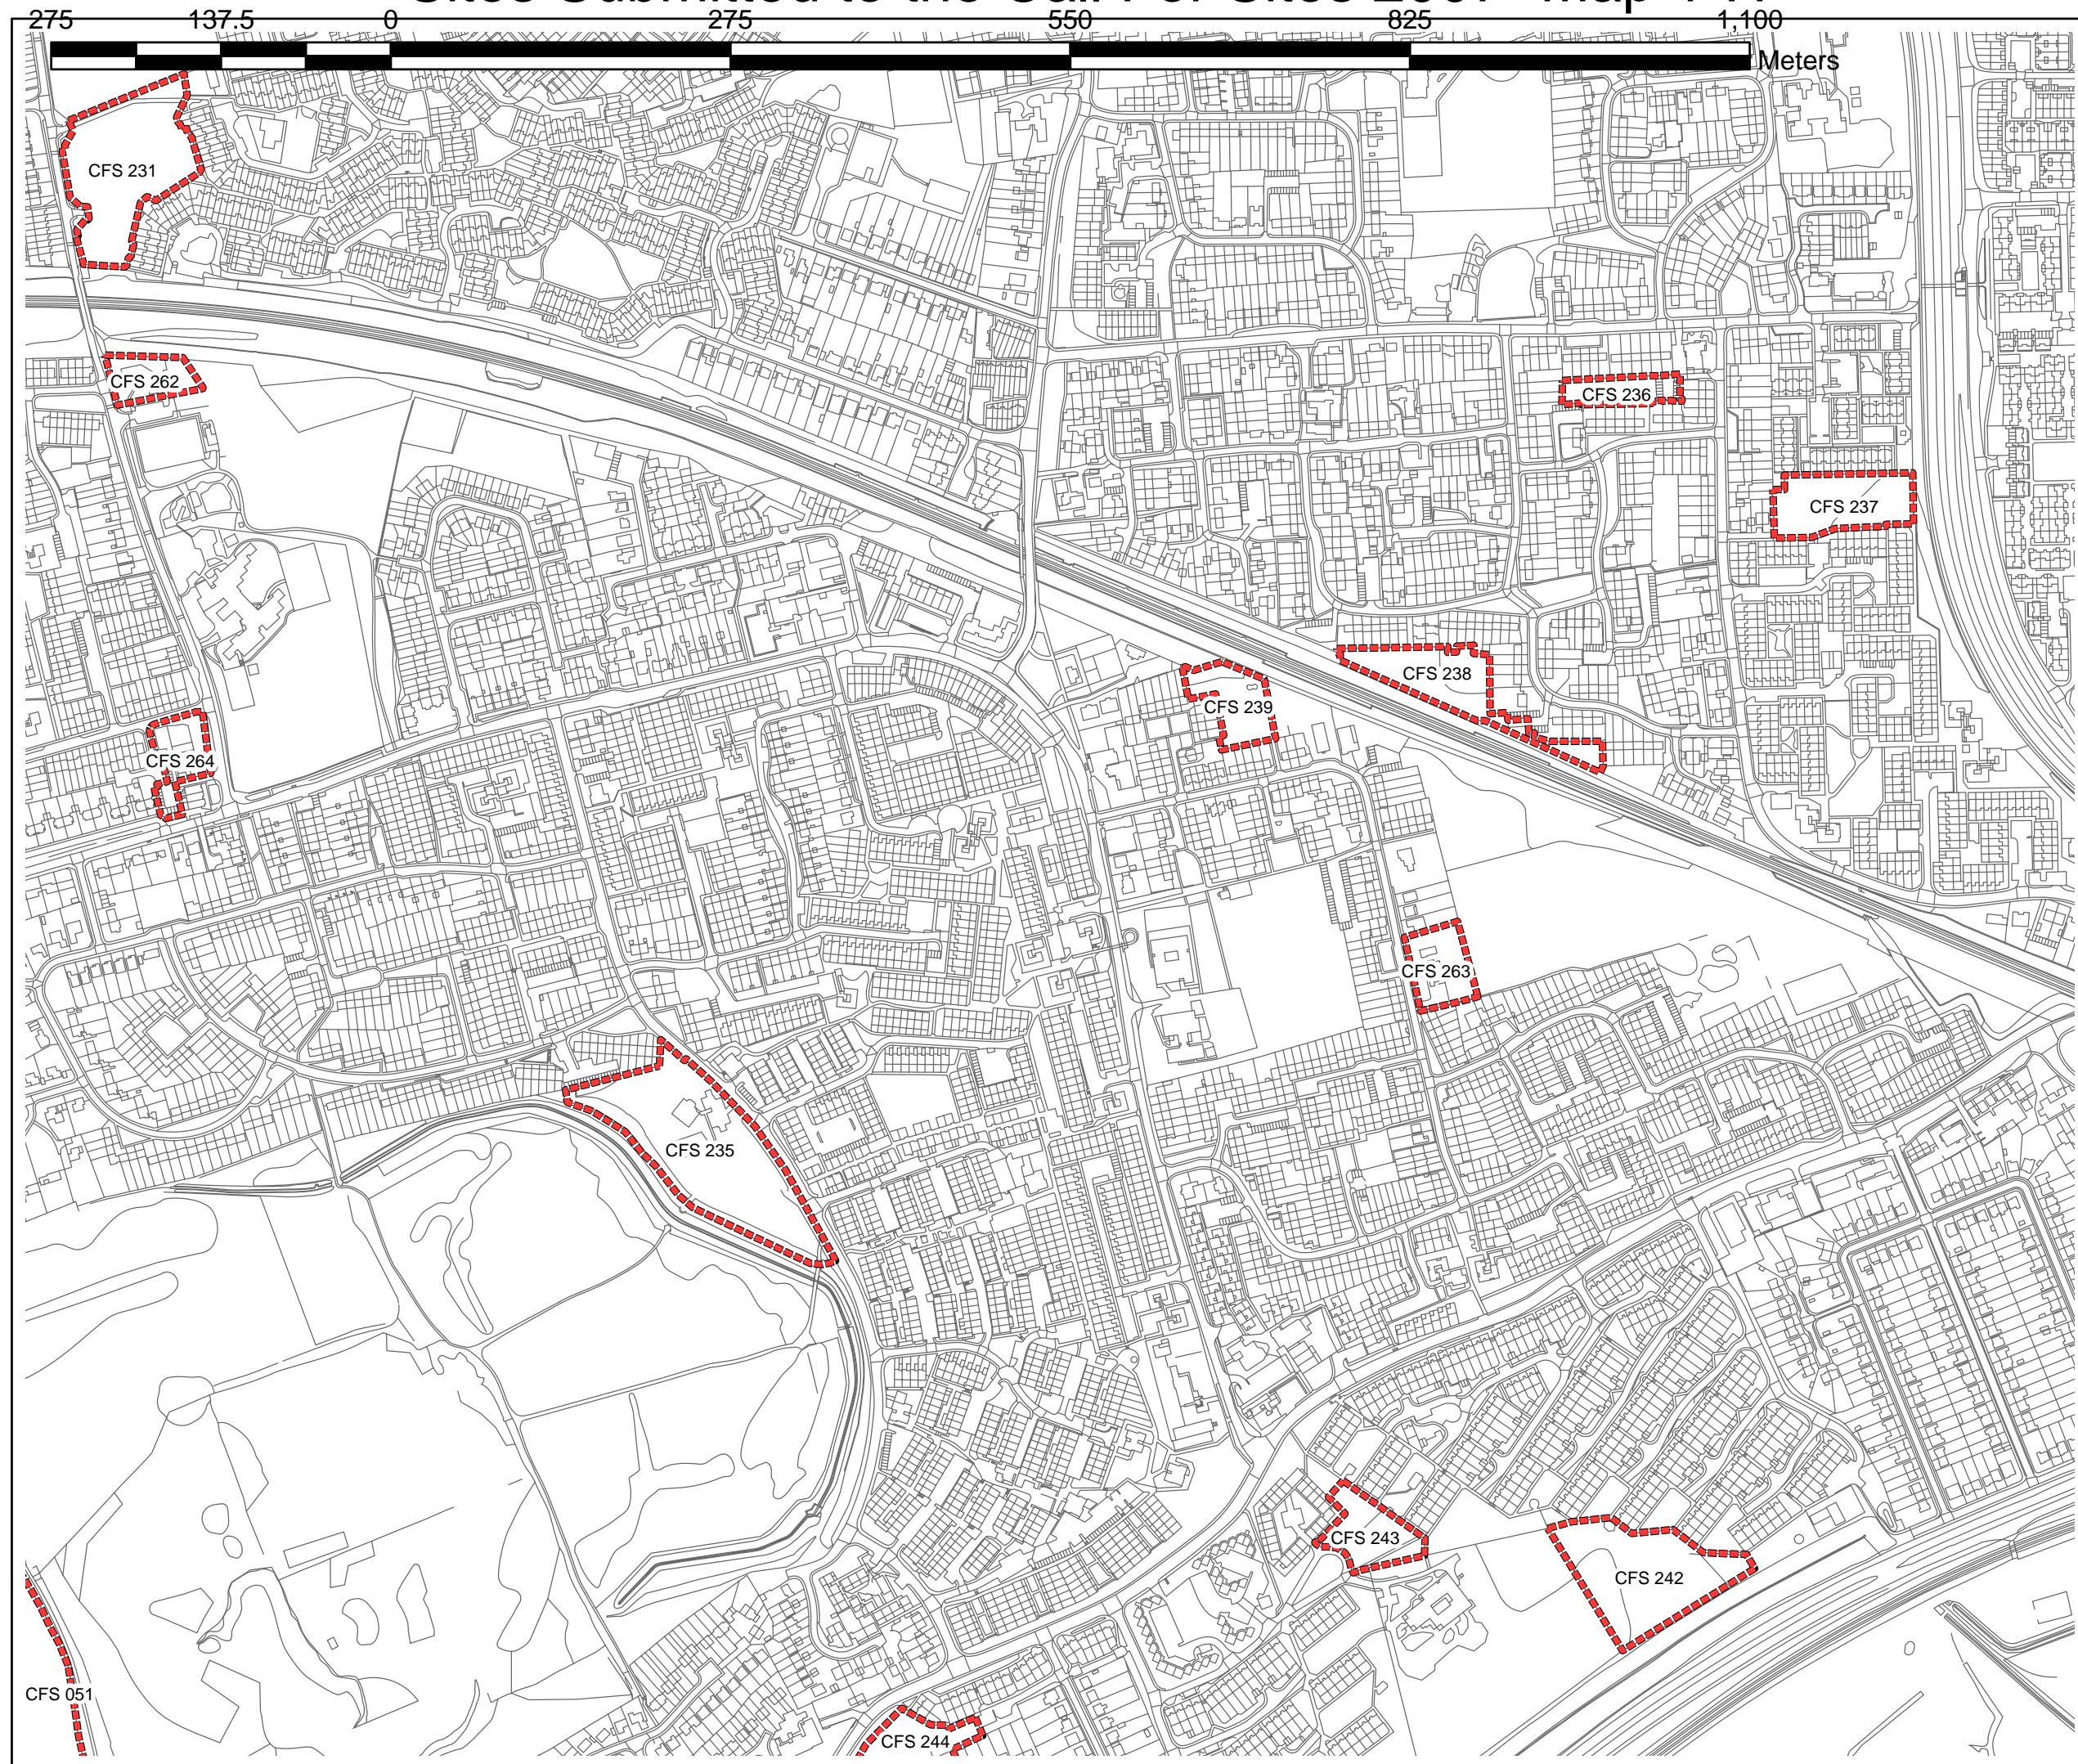

Sites Submitted to the Call For Sites 2007- Map 1-H

Legend

Call for Sites - Individual Sites

Note: Due to the nature of individually submitted sites- there are often multiple Call for Sites references for roughly the same location.

This may cause some initial confusion to the user of this map.

Cross-referencing numbers to the Call for Sites Exercise will ensure that clear understanding of the submissions is gained.

Basildon District Council
The Basildon Centre
St. Martin's Square
Basildon
Essex
SS14 1DL

This material has been reproduced from Ordnance Survey digital map data with the permission of the Controller of Her Majesty's Stationary Office - Crown Copyright 2008.