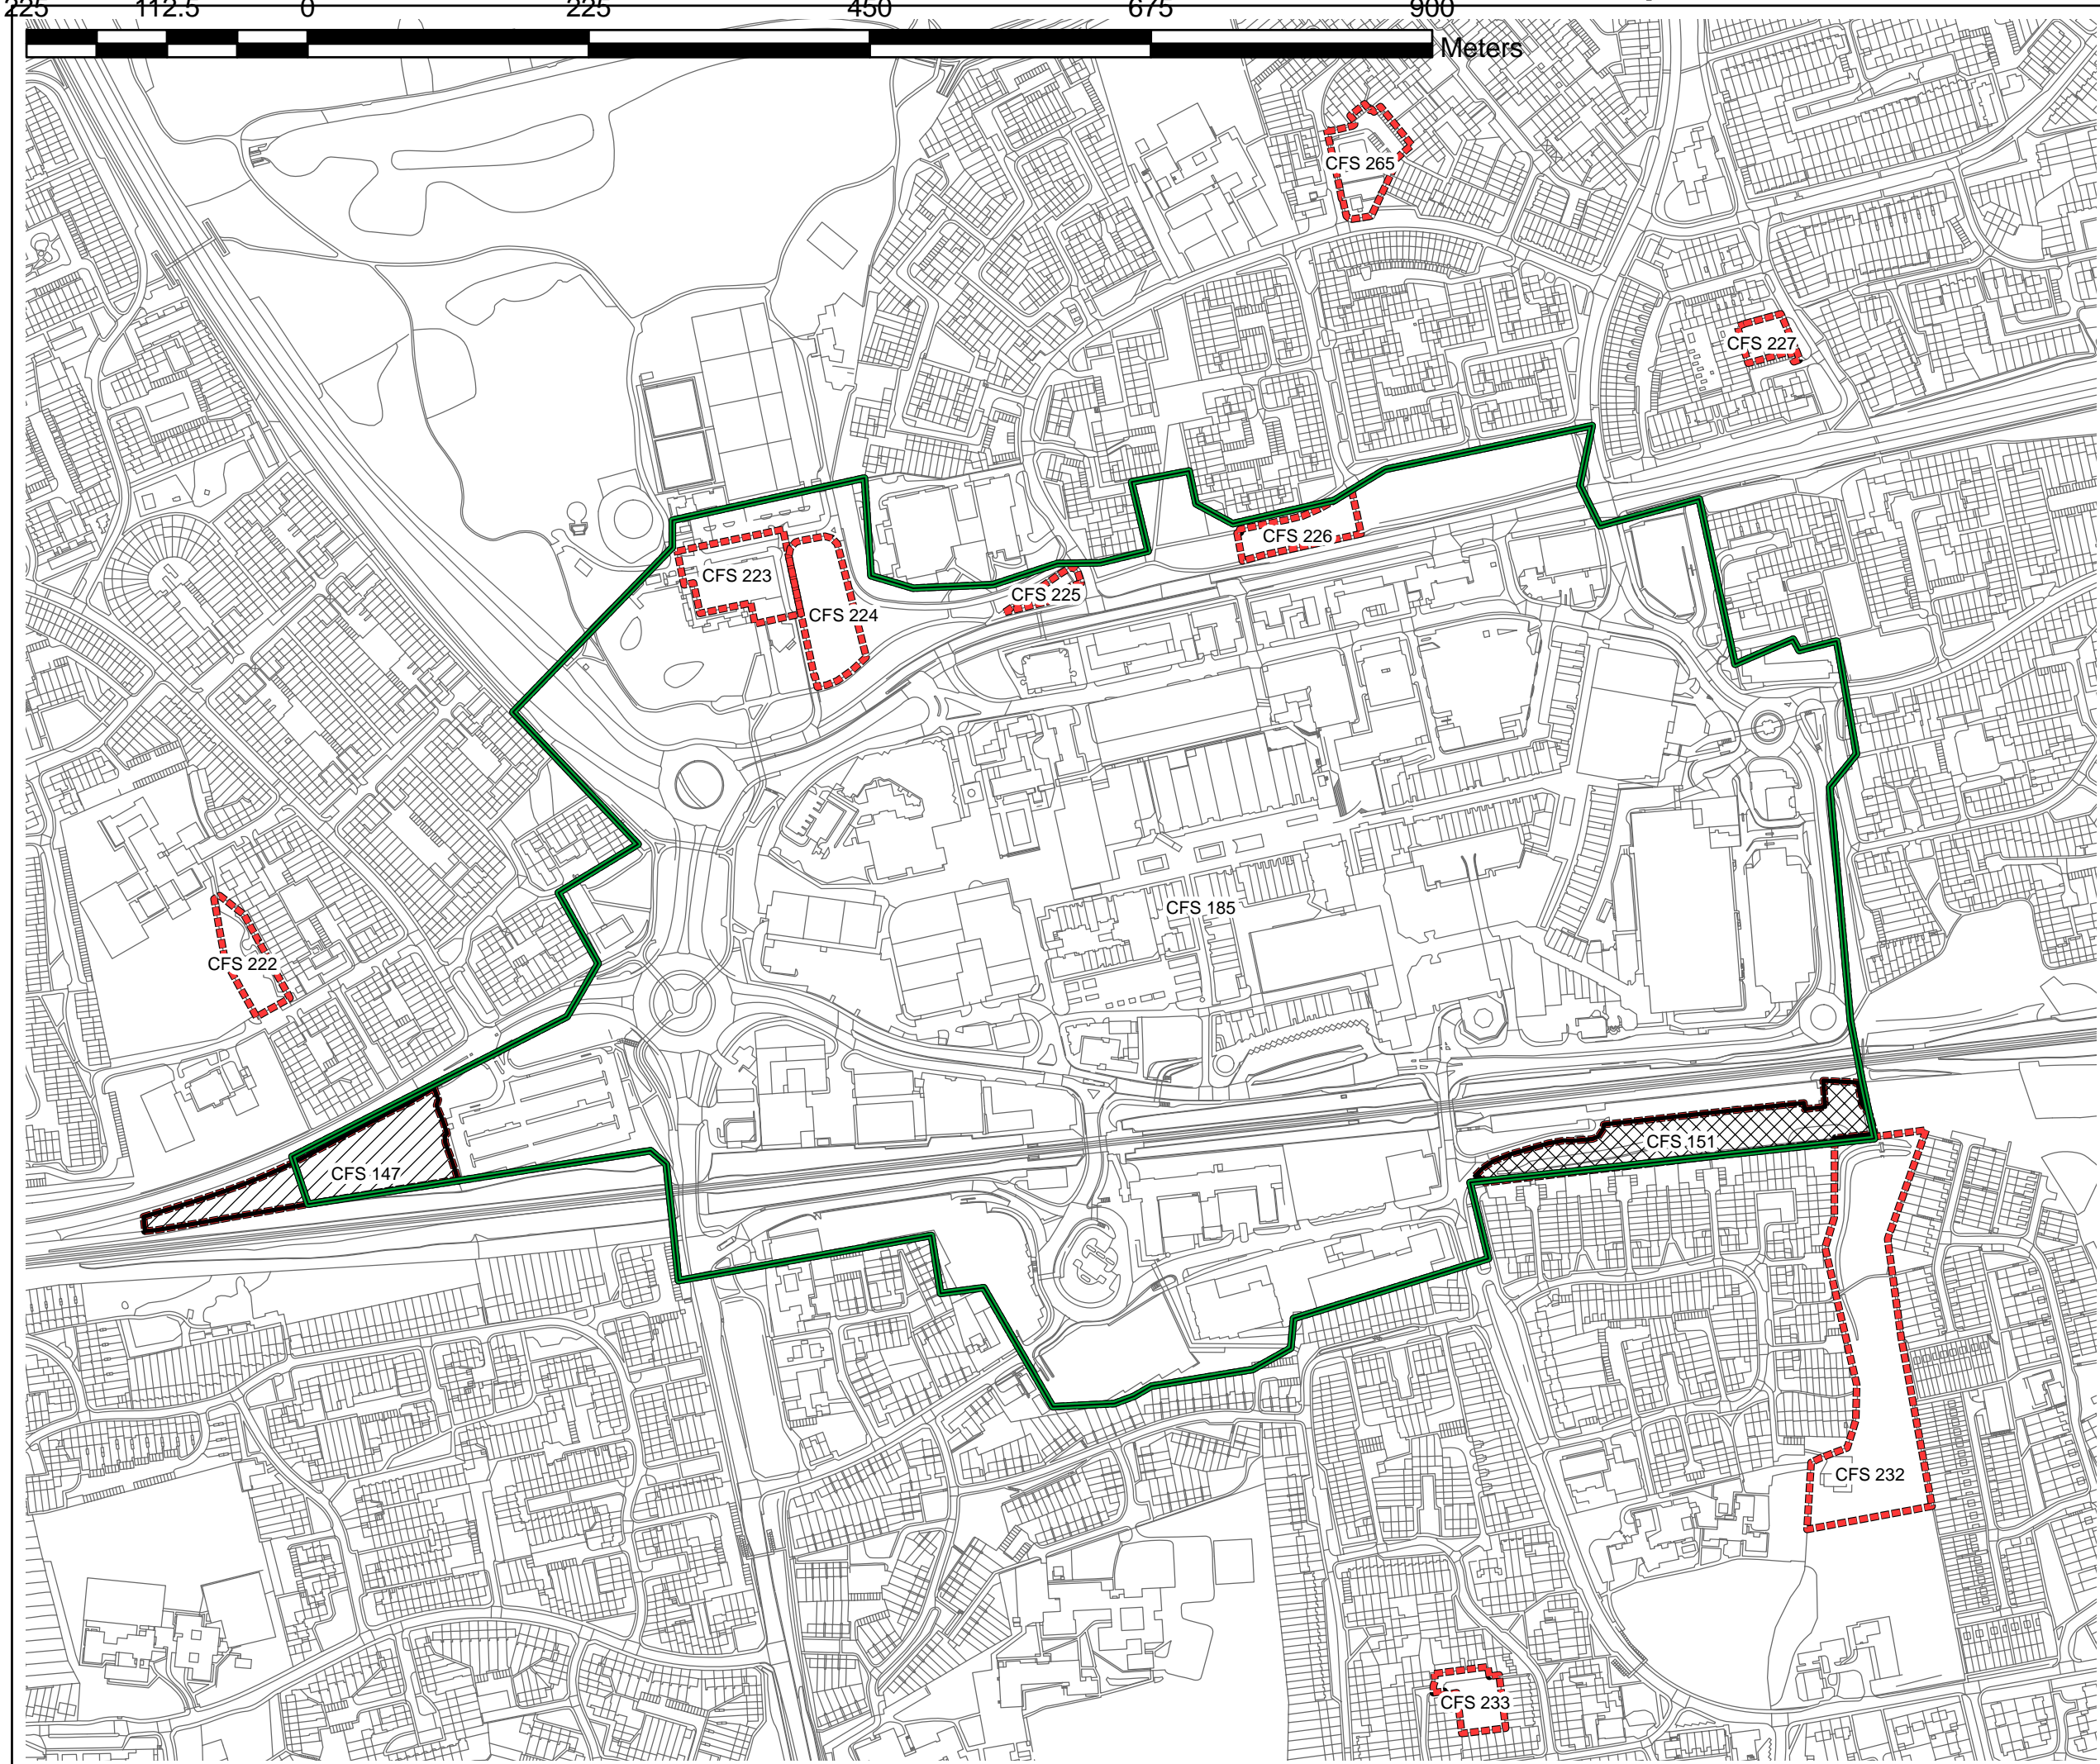

Legend

- CFS 185
- CFS 151
- CFS 147
- Call for Sites - Individual Sites

Note: Due to the nature of individually submitted sites- there are often multiple Call for Sites references for roughly the same location.

This may cause some initial confusion to the user of this map.

Cross-referencing numbers to the Call for Sites Exercise will ensure that clear understanding of the submissions is gained.

Basildon District Council
The Basildon Centre
St. Martin's Square
Basildon
Essex
SS14 1DL

This material has been reproduced from Ordnance Survey digital map data with the permission of the Controller of Her Majesty's Stationary Office - Crown Copyright 2008.