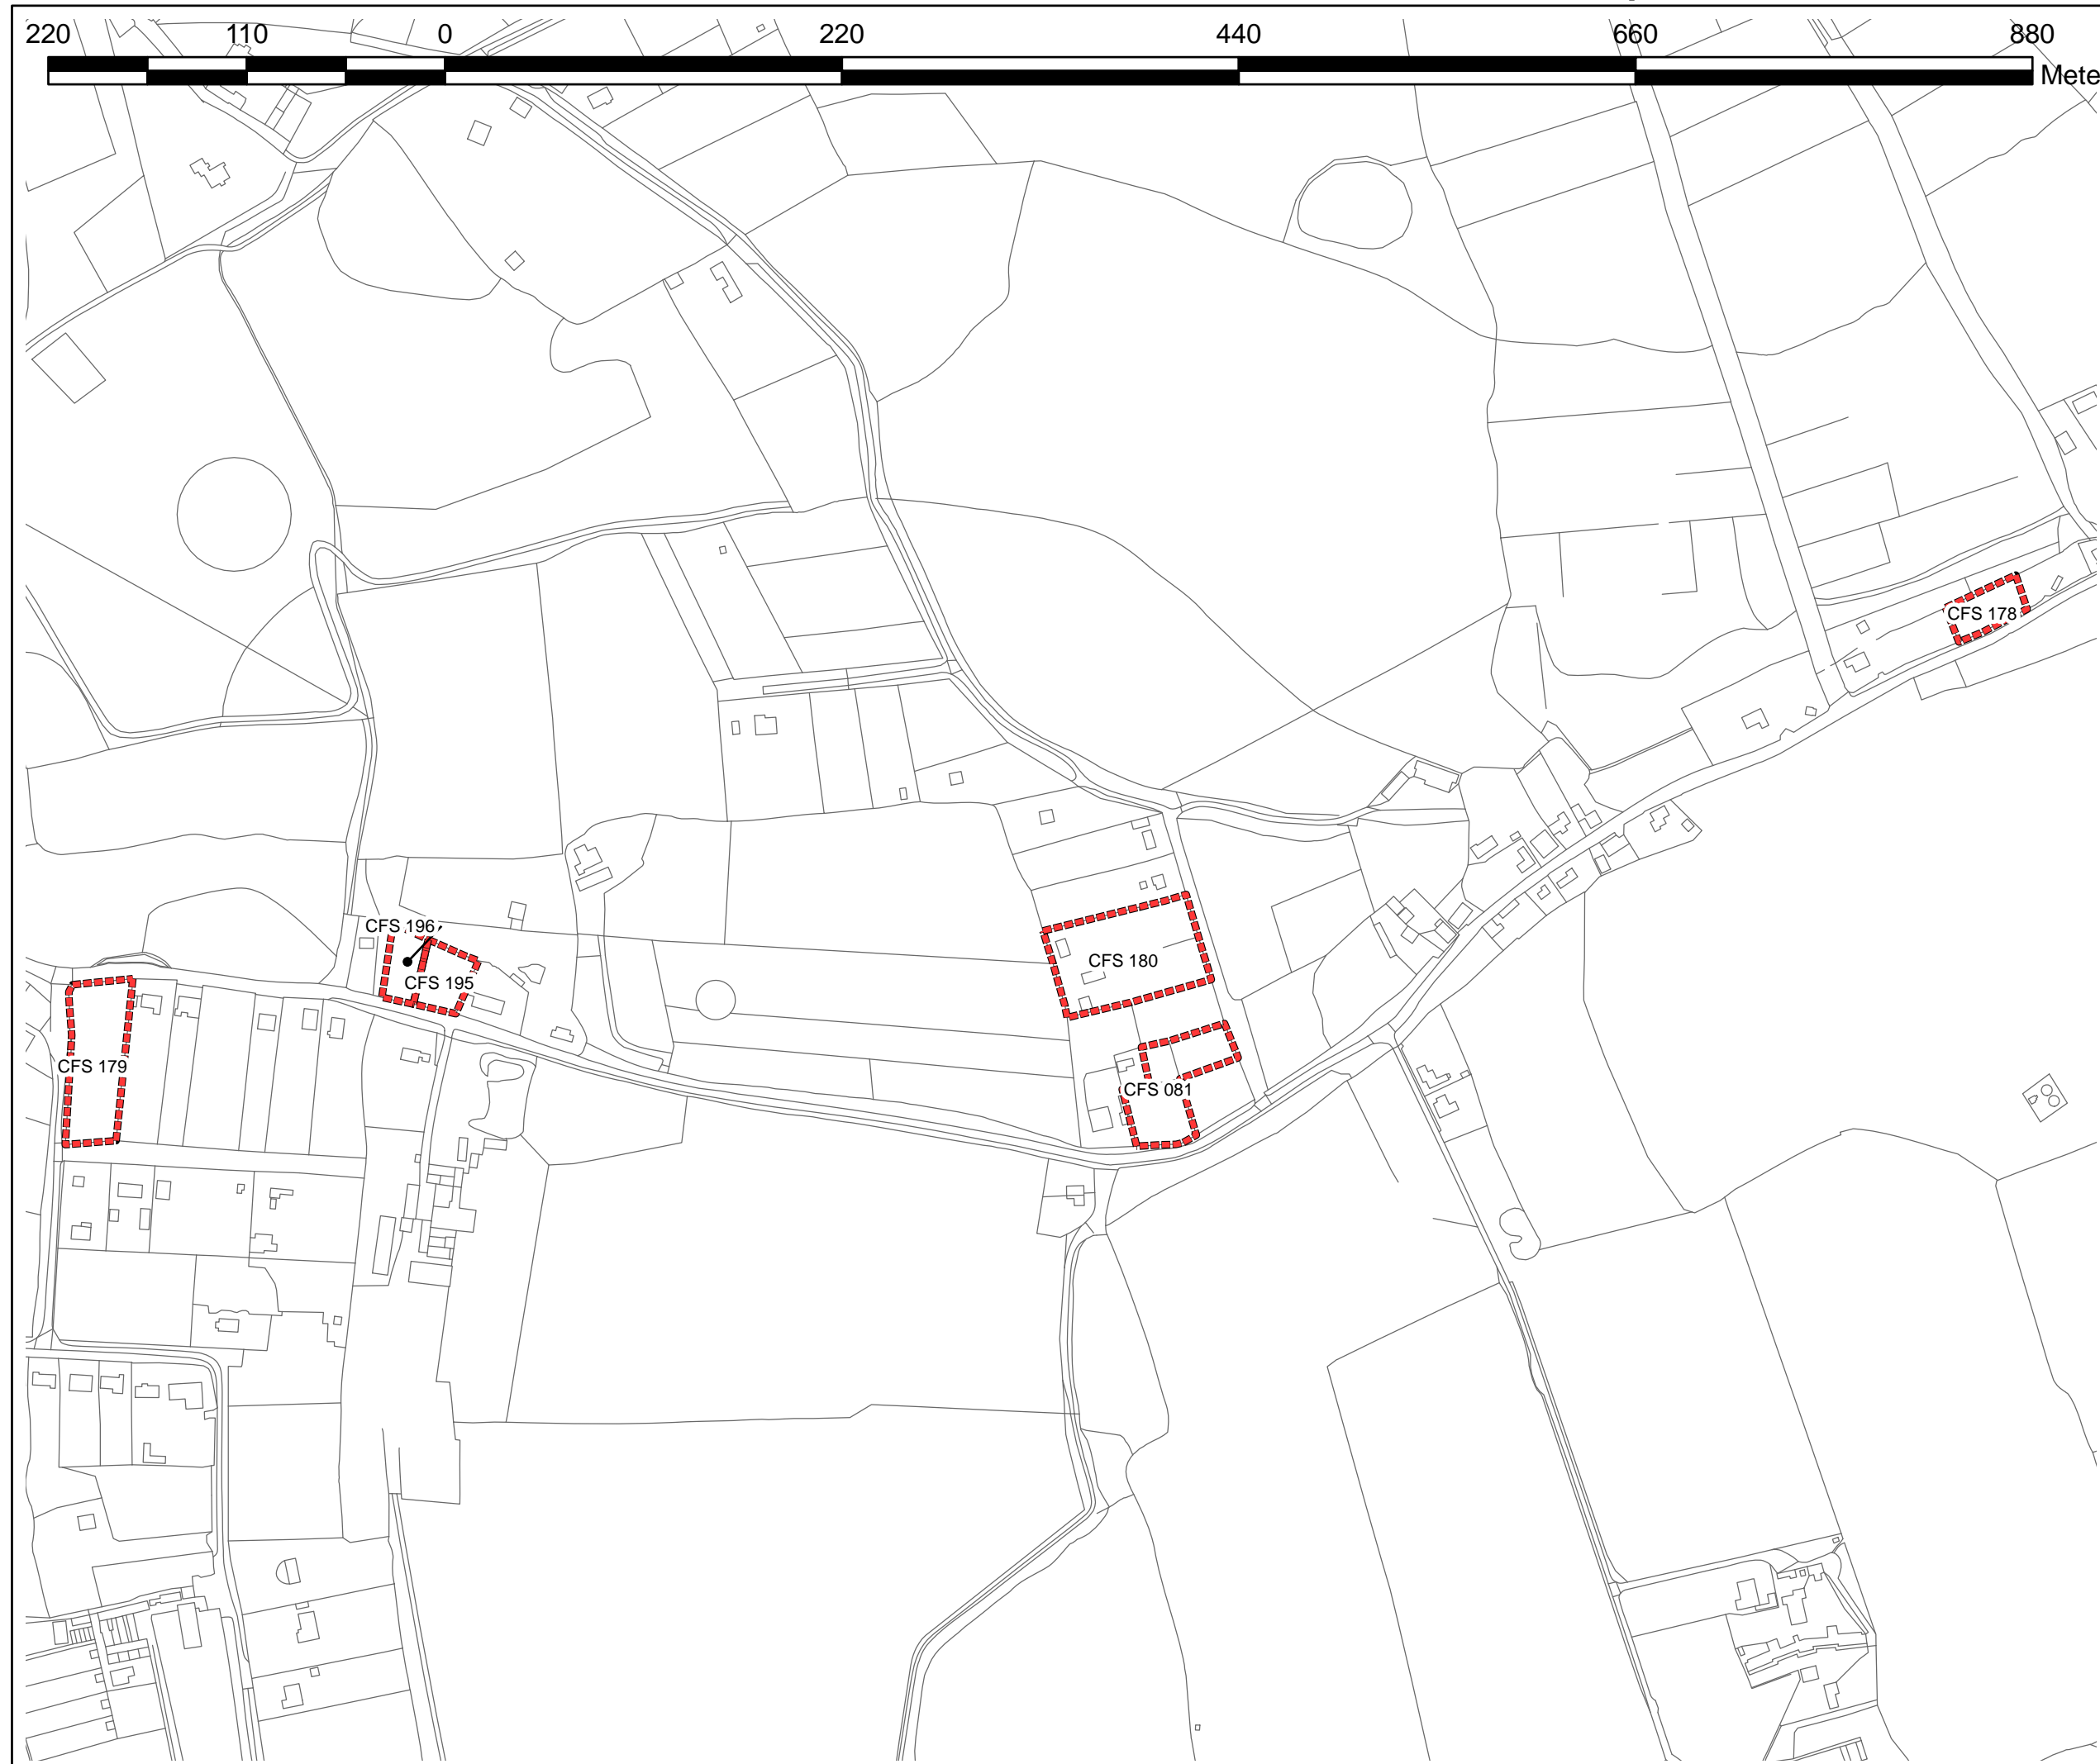

Legend

Call for Sites - Individual Sites

Note: Due to the nature of individually submitted sites- there are often multiple Call for Sites references for roughly the same location.

This may cause some initial confusion to the user of this map.

Cross-referencing numbers to the Call for Sites Exercise will ensure that clear understanding of the submissions is gained.

Basildon District Council
The Basildon Centre
St. Martin's Square
Basildon
Essex
SS14 1DL

This material has been reproduced from Ordnance Survey digital map data with the permission of the Controller of Her Majesty's Stationary Office - Crown Copyright 2008.