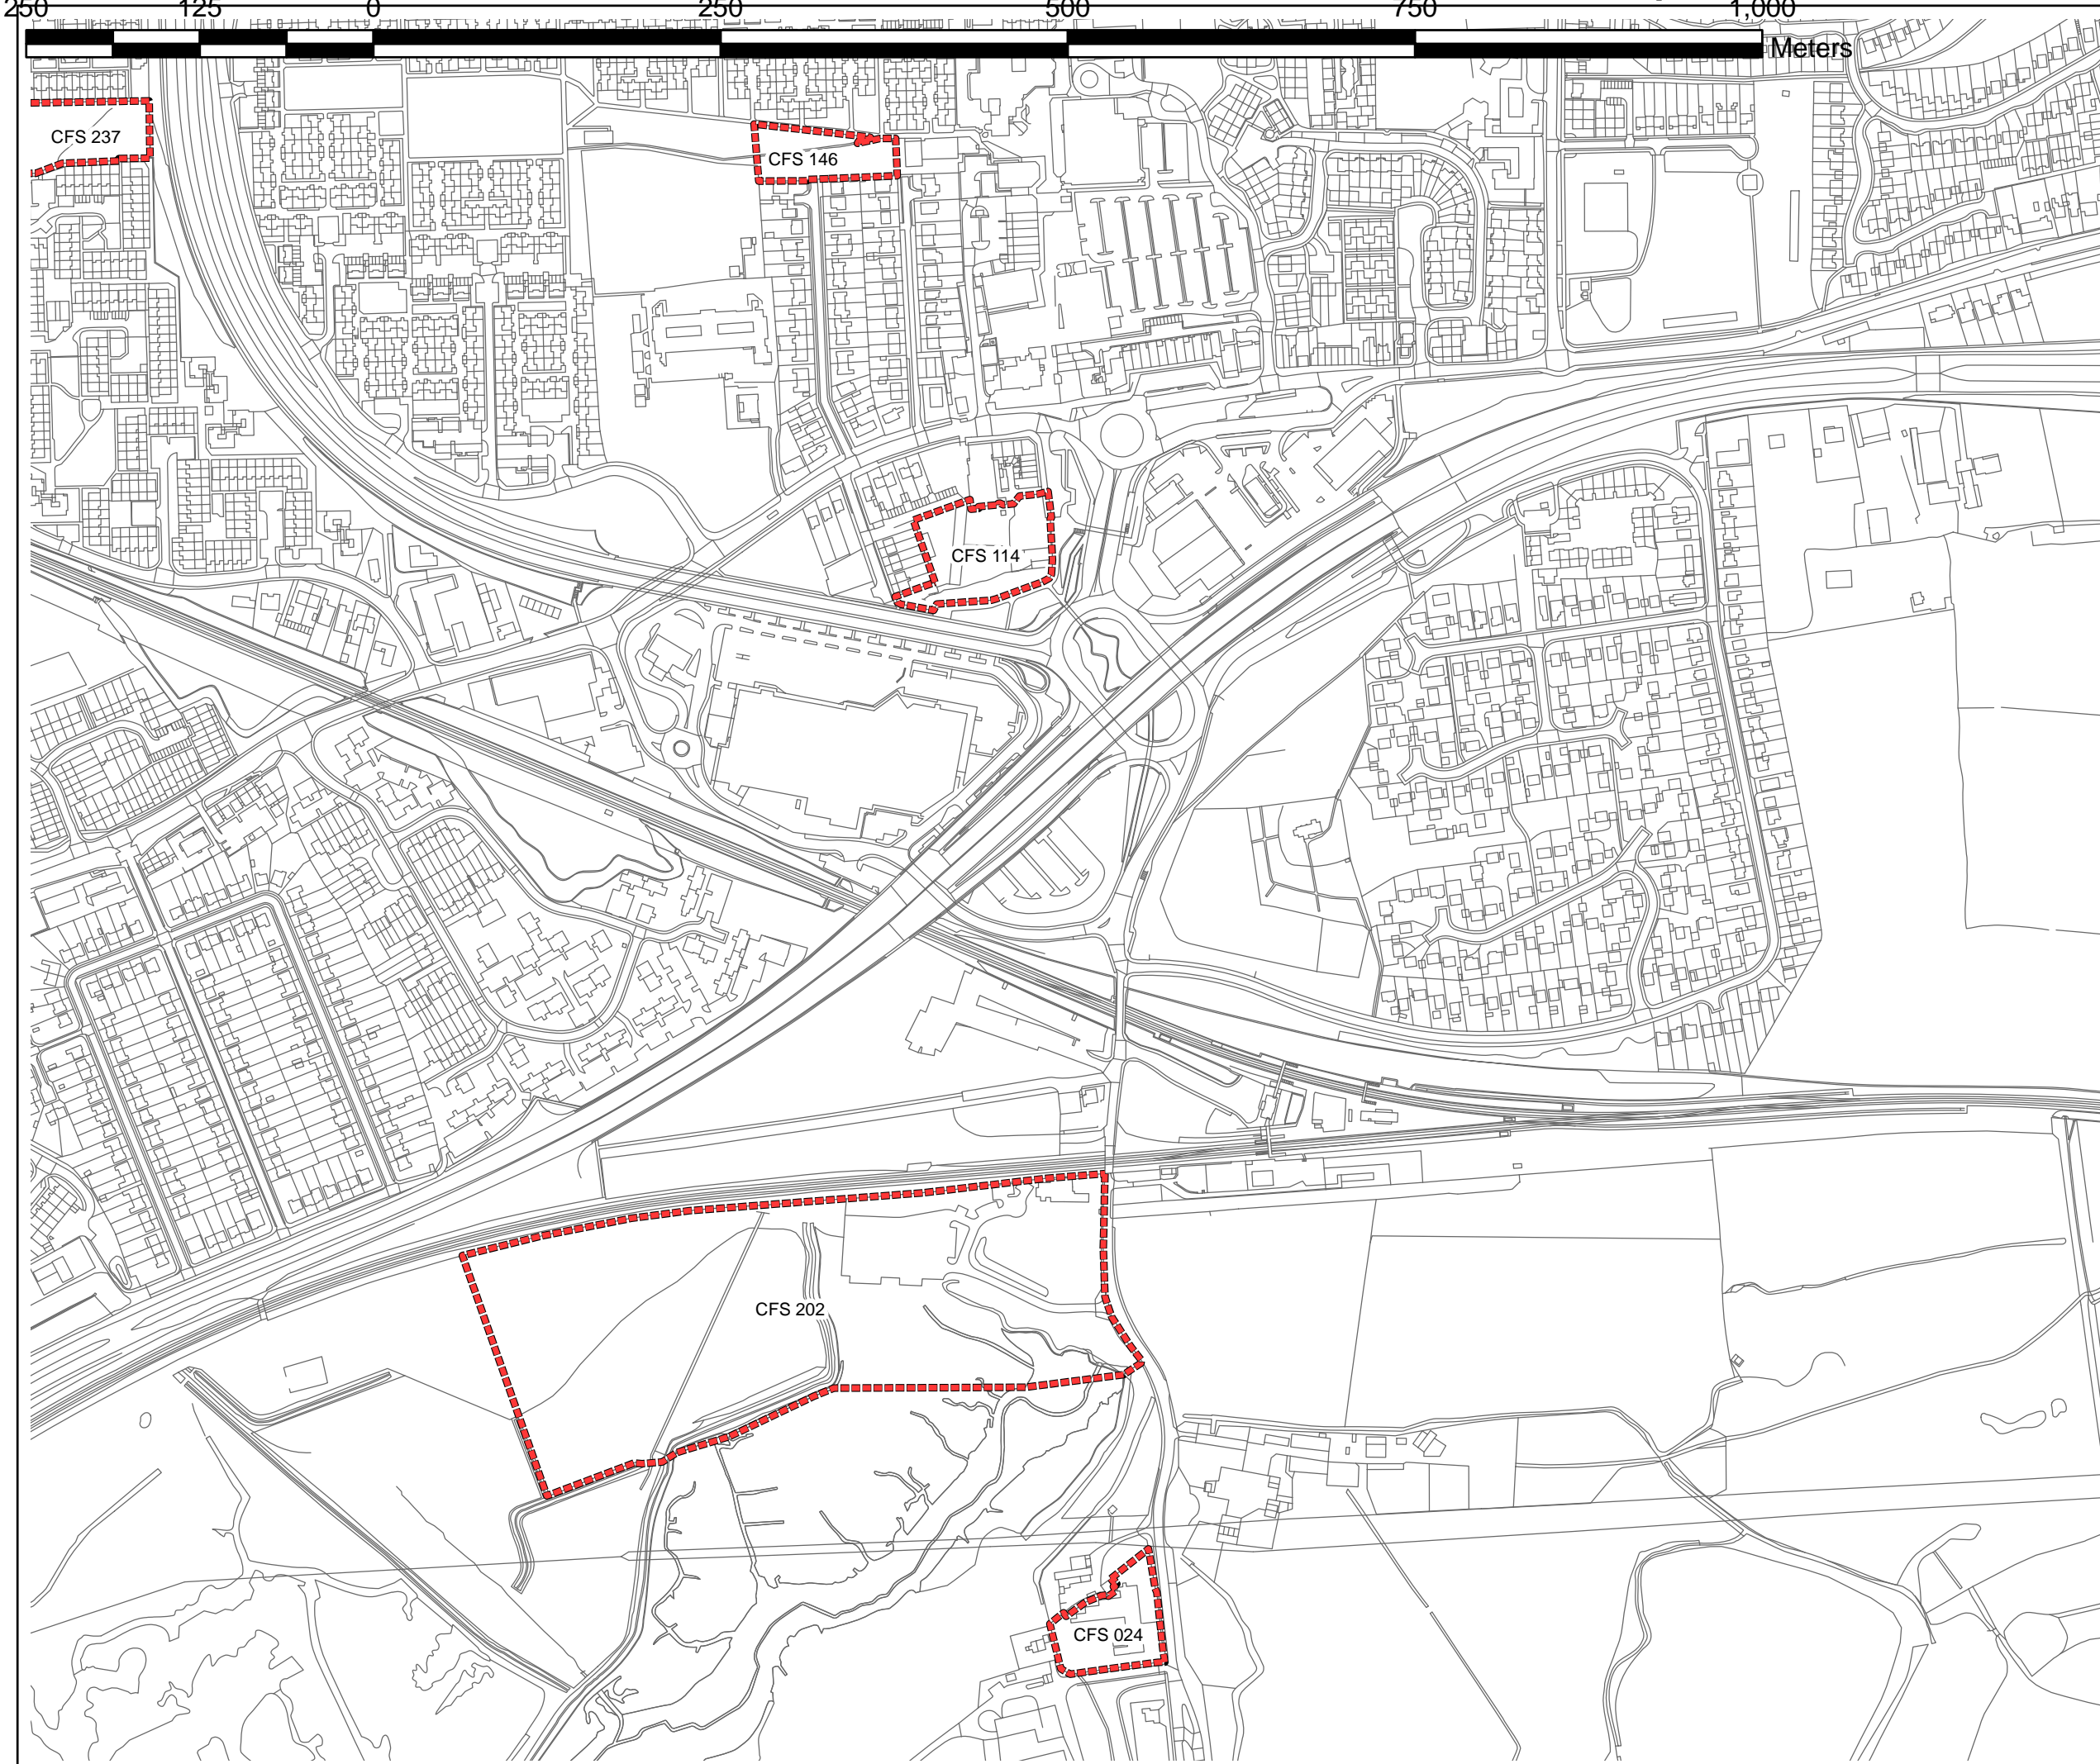

Legend

Call for Sites - Individual Sites

Note: Due to the nature of individually submitted sites- there are often multiple Call for Sites references for roughly the same location.

This may cause some initial confusion to the user of this map.

Cross-referencing numbers to the Call for Sites Exercise will ensure that clear understanding of the submissions is gained.

Basildon District Council
The Basildon Centre
St. Martin's Square
Basildon
Essex
SS14 1DL

This material has been reproduced from Ordnance Survey digital map data with the permission of the Controller of Her Majesty's Stationary Office - Crown Copyright 2008.