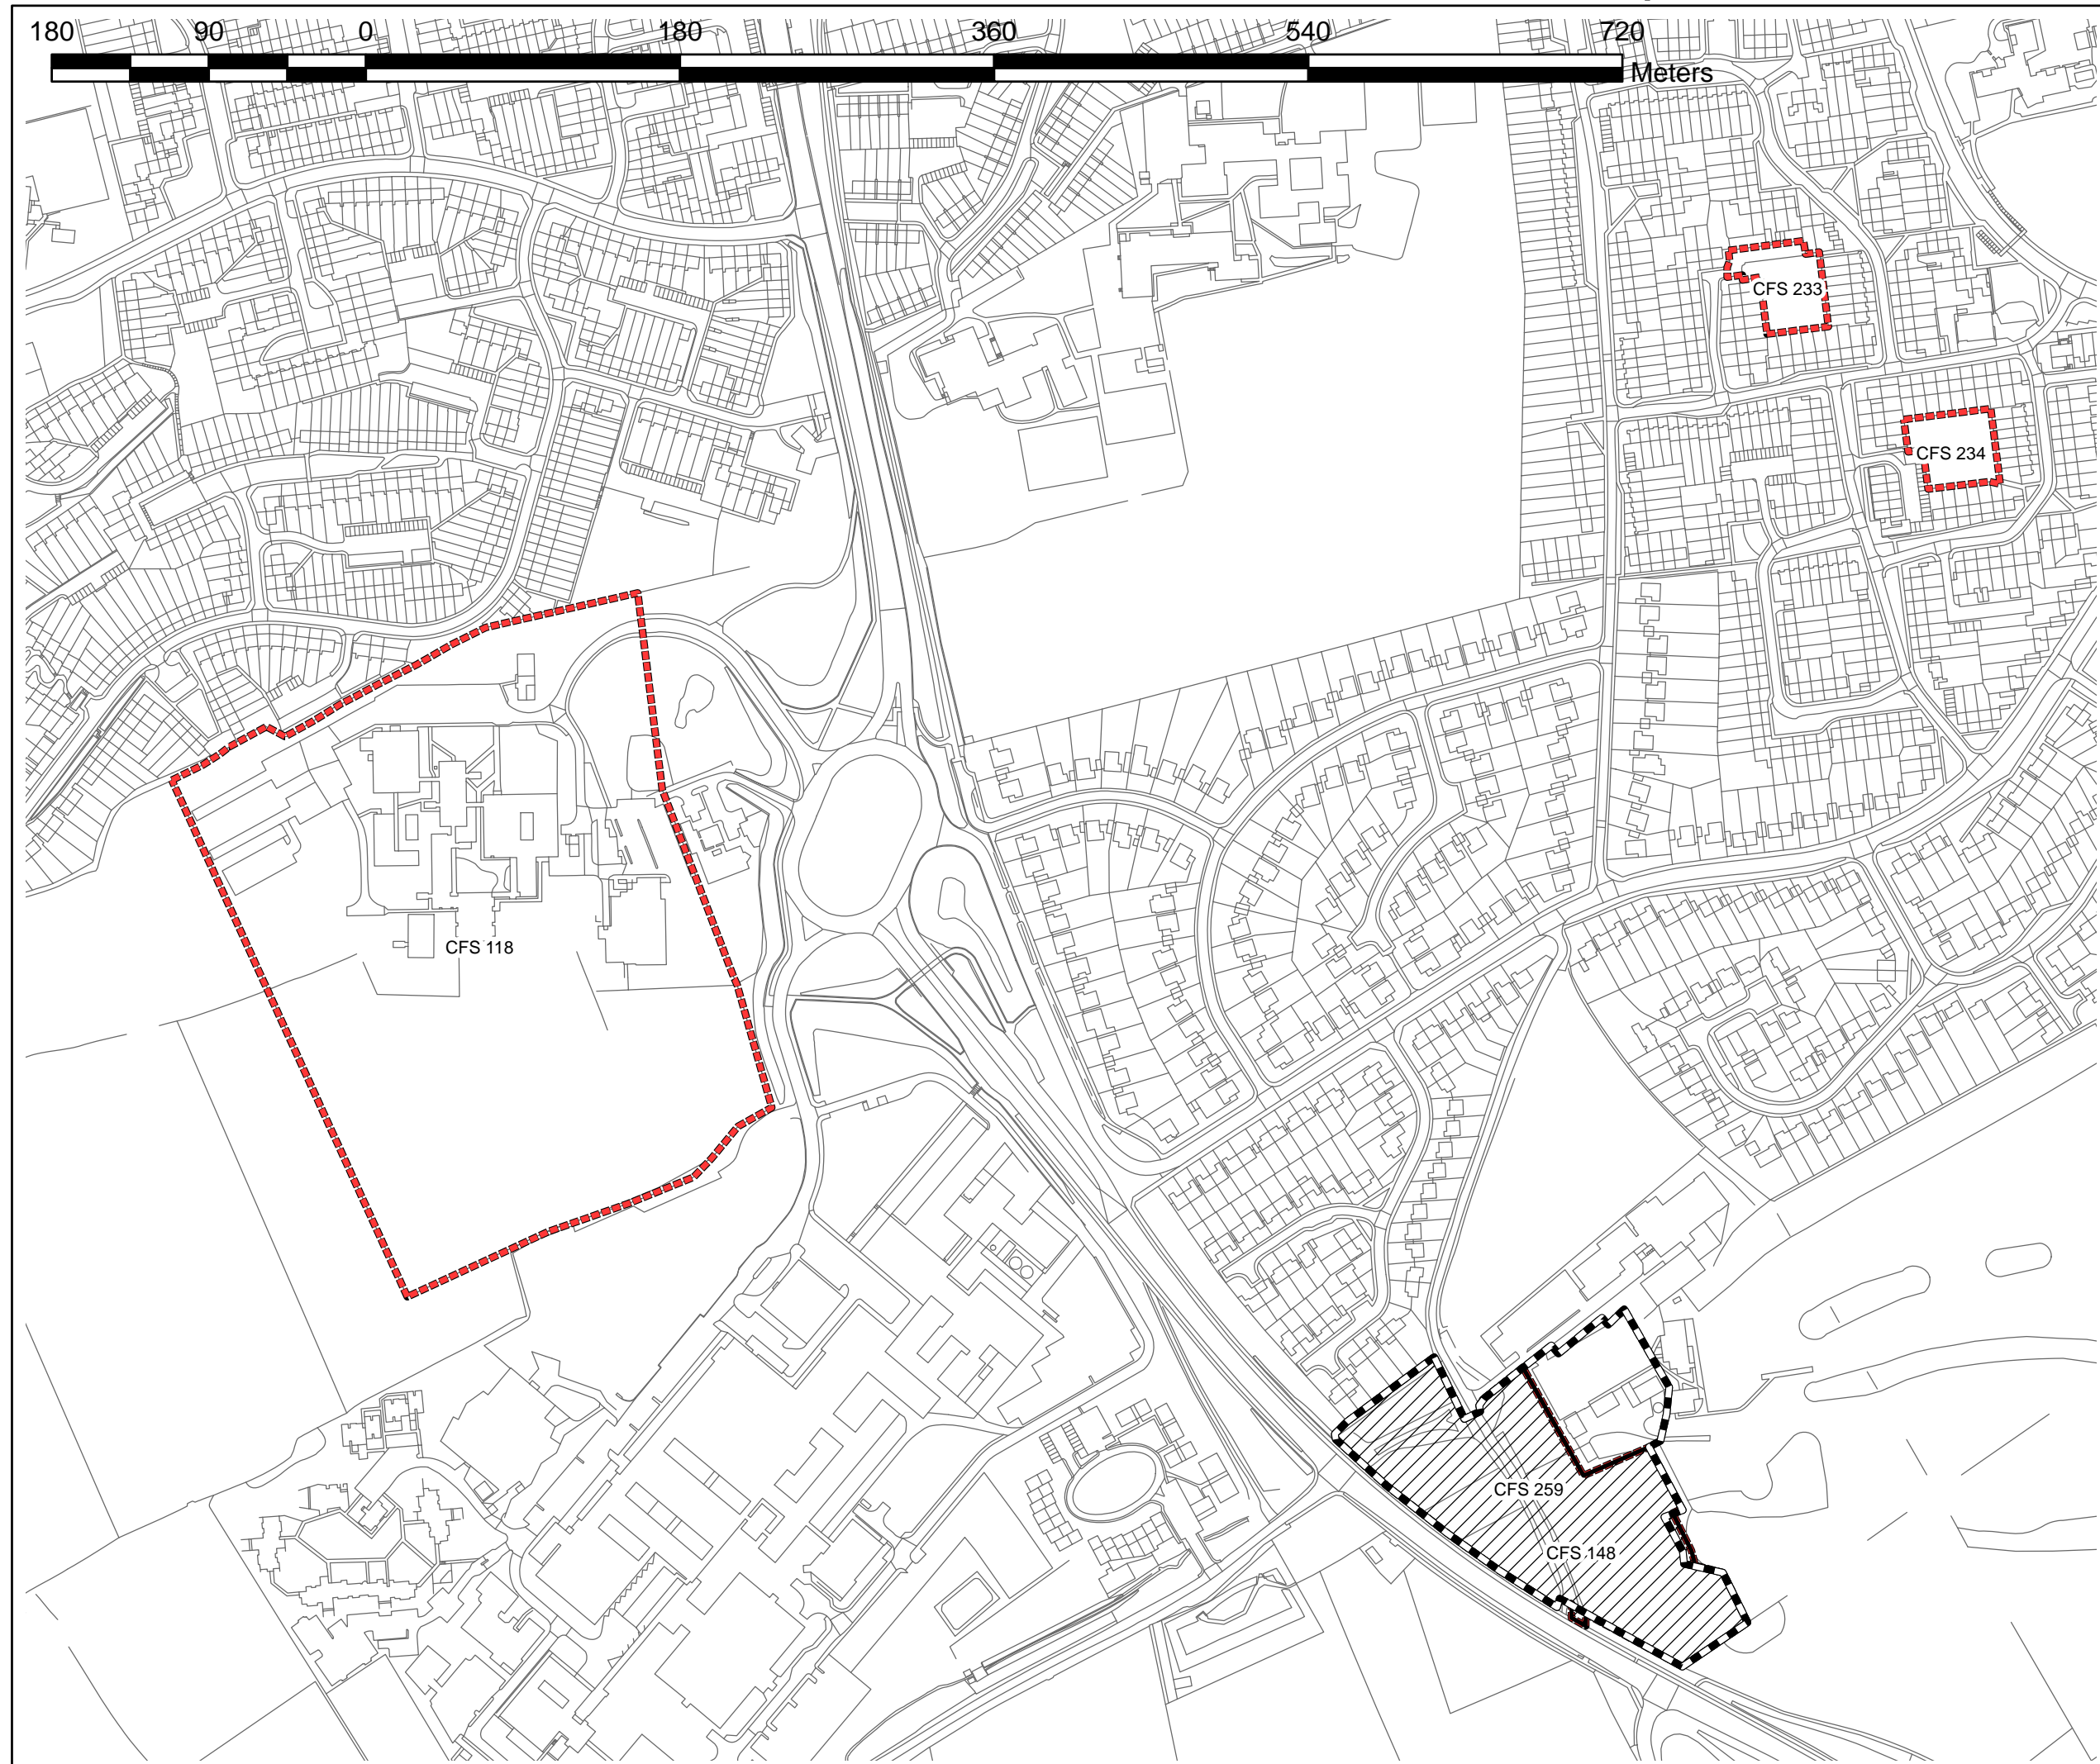

Sites Submitted to the Call For Sites 2007- Map 1-E

180 90 0 180 360 540 720 Meters

Legend

- CFS 259
- CFS 148
- Call for Sites - Individual Sites

Note: Due to the nature of individually submitted sites- there are often multiple Call for Sites references for roughly the same location.

This may cause some initial confusion to the user of this map.

Cross-referencing numbers to the Call for Sites Exercise will ensure that clear understanding of the submissions is gained.

Basildon District Council
The Basildon Centre
St. Martin's Square
Basildon
Essex
SS14 1DL

This material has been reproduced from Ordnance Survey digital map data with the permission of the Controller of Her Majesty's Stationary Office - Crown Copyright 2008.