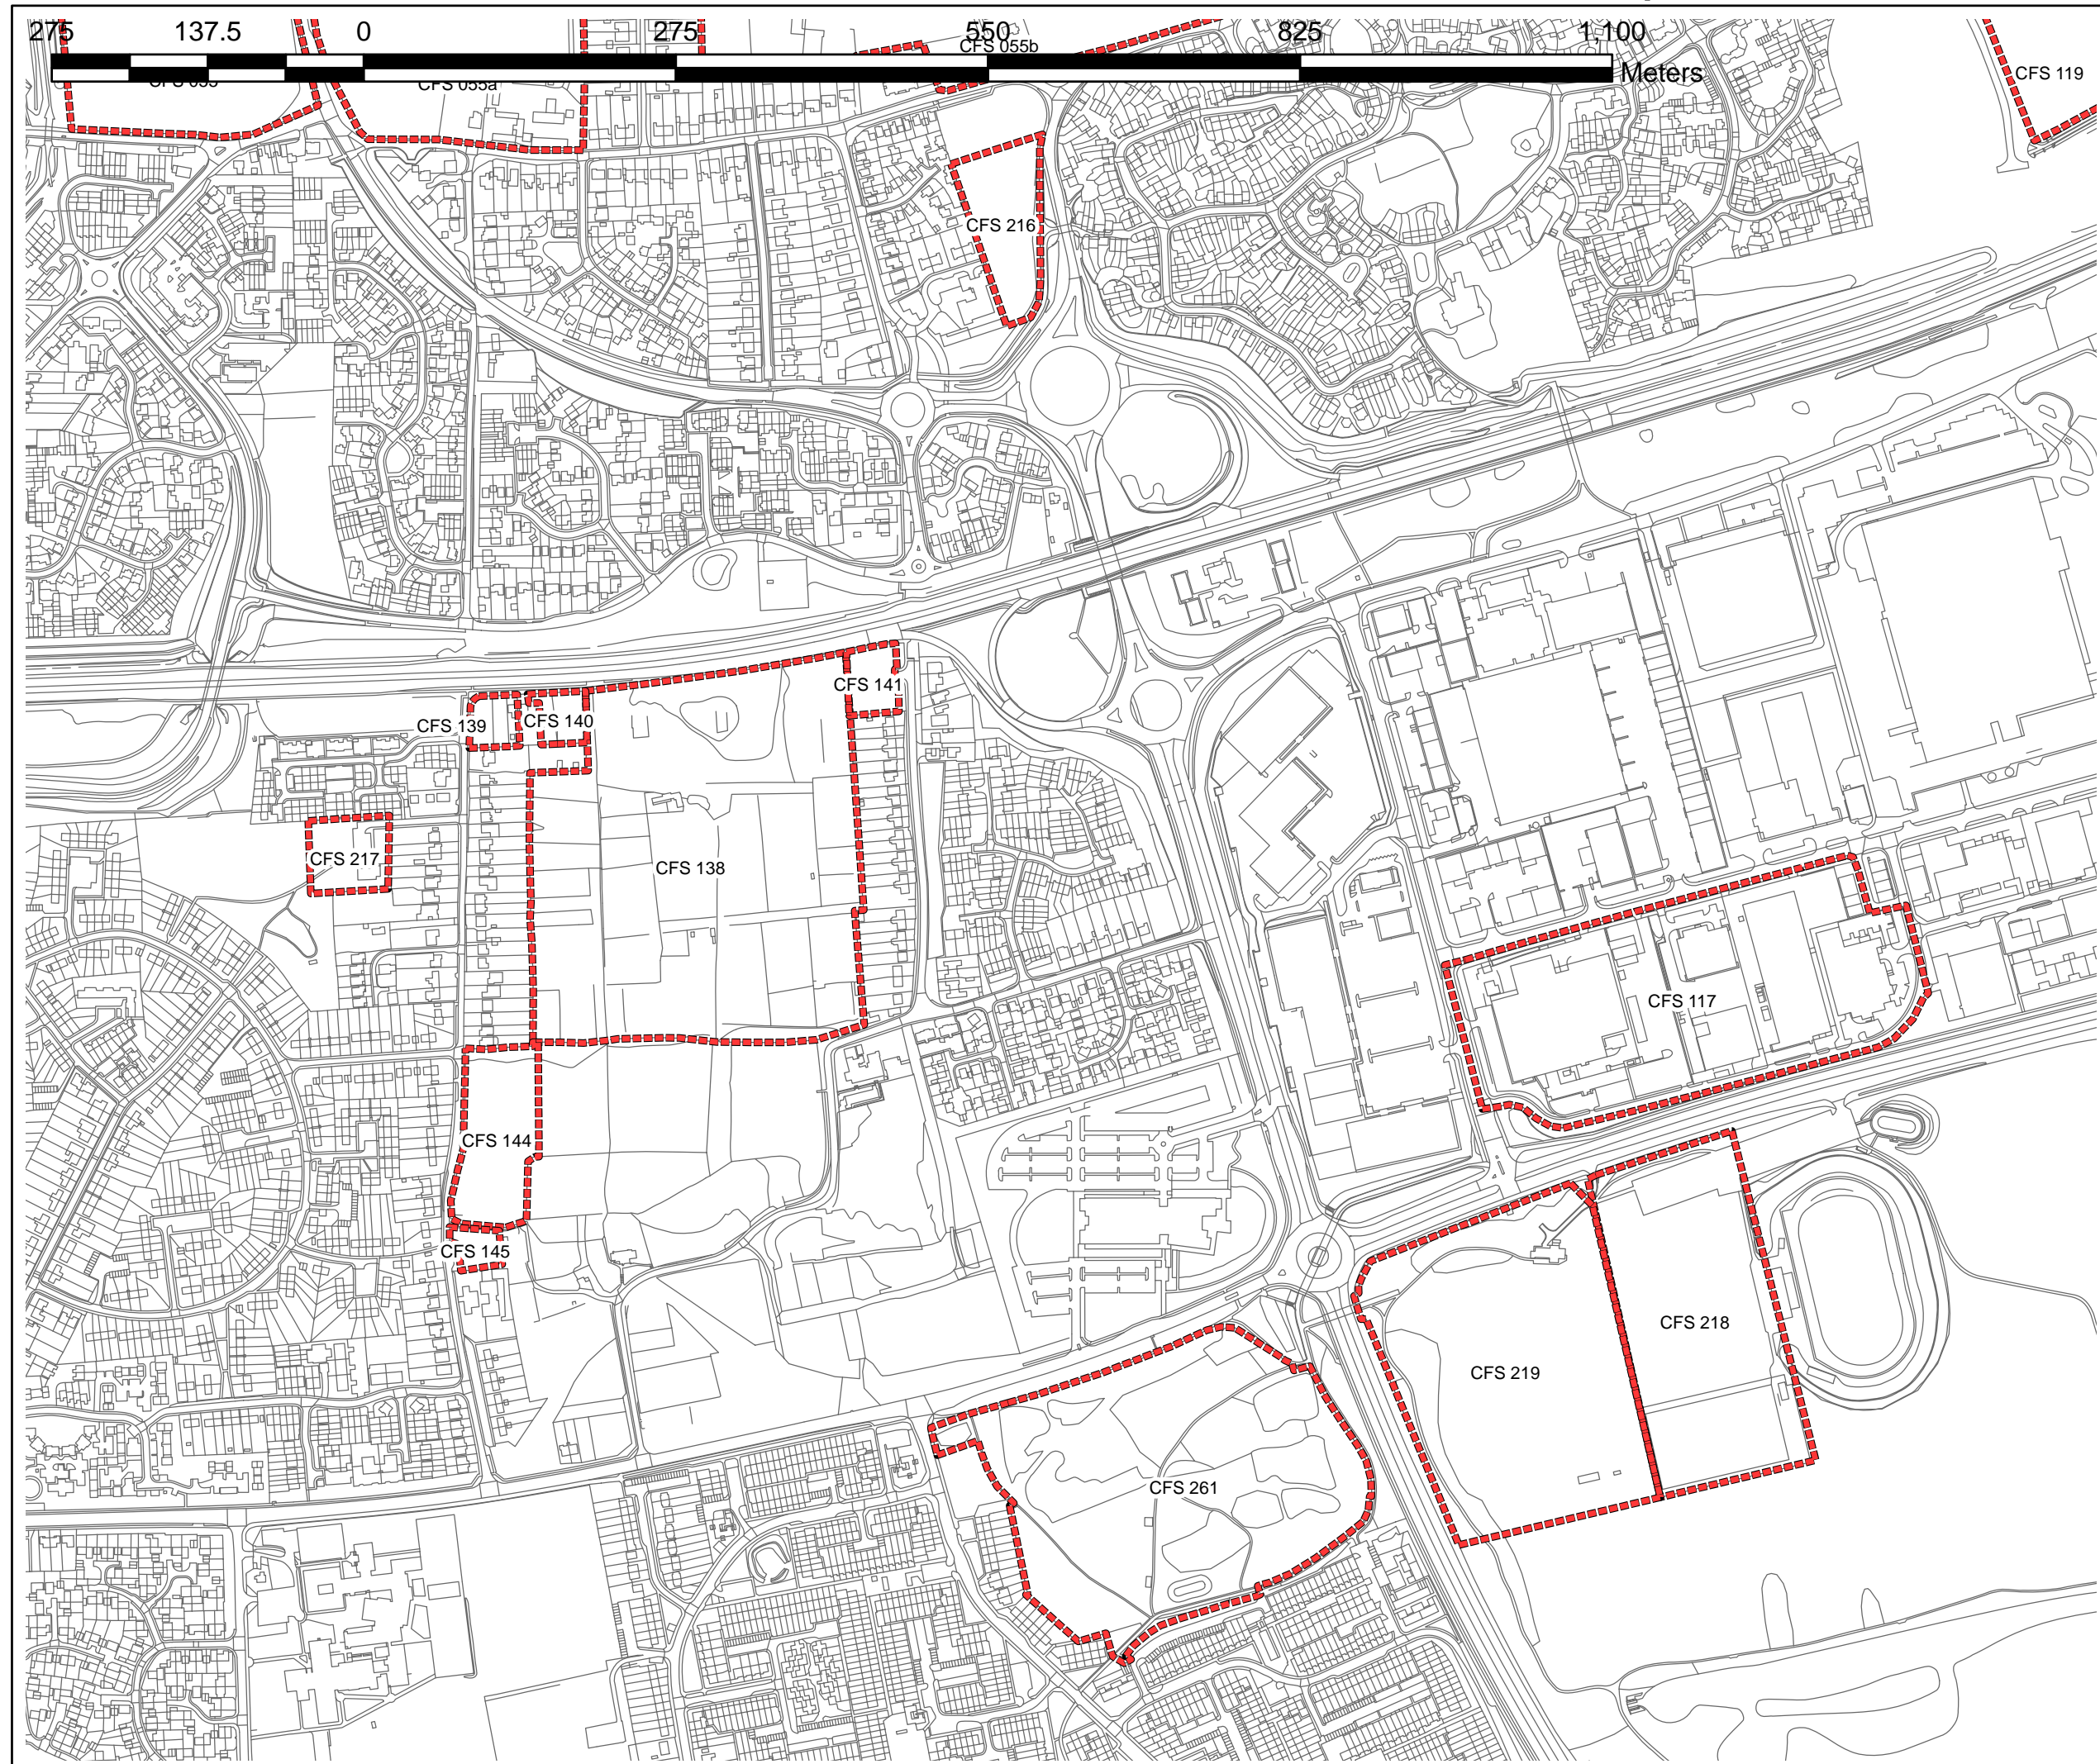

Sites Submitted to the Call For Sites 2007- Map 1-A

Legend

Call for Sites - Individual Sites

Note: Due to the nature of individually submitted sites- there are often multiple Call for Sites references for roughly the same location.

This may cause some initial confusion to the user of this map.

Cross-referencing numbers to the Call for Sites Exercise will ensure that clear understanding of the submissions is gained.

Basildon District Council
The Basildon Centre
St. Martin's Square
Basildon
Essex
SS14 1DL

This material has been reproduced from Ordnance Survey digital map data with the permission of the Controller of Her Majesty's Stationary Office - Crown Copyright 2008.