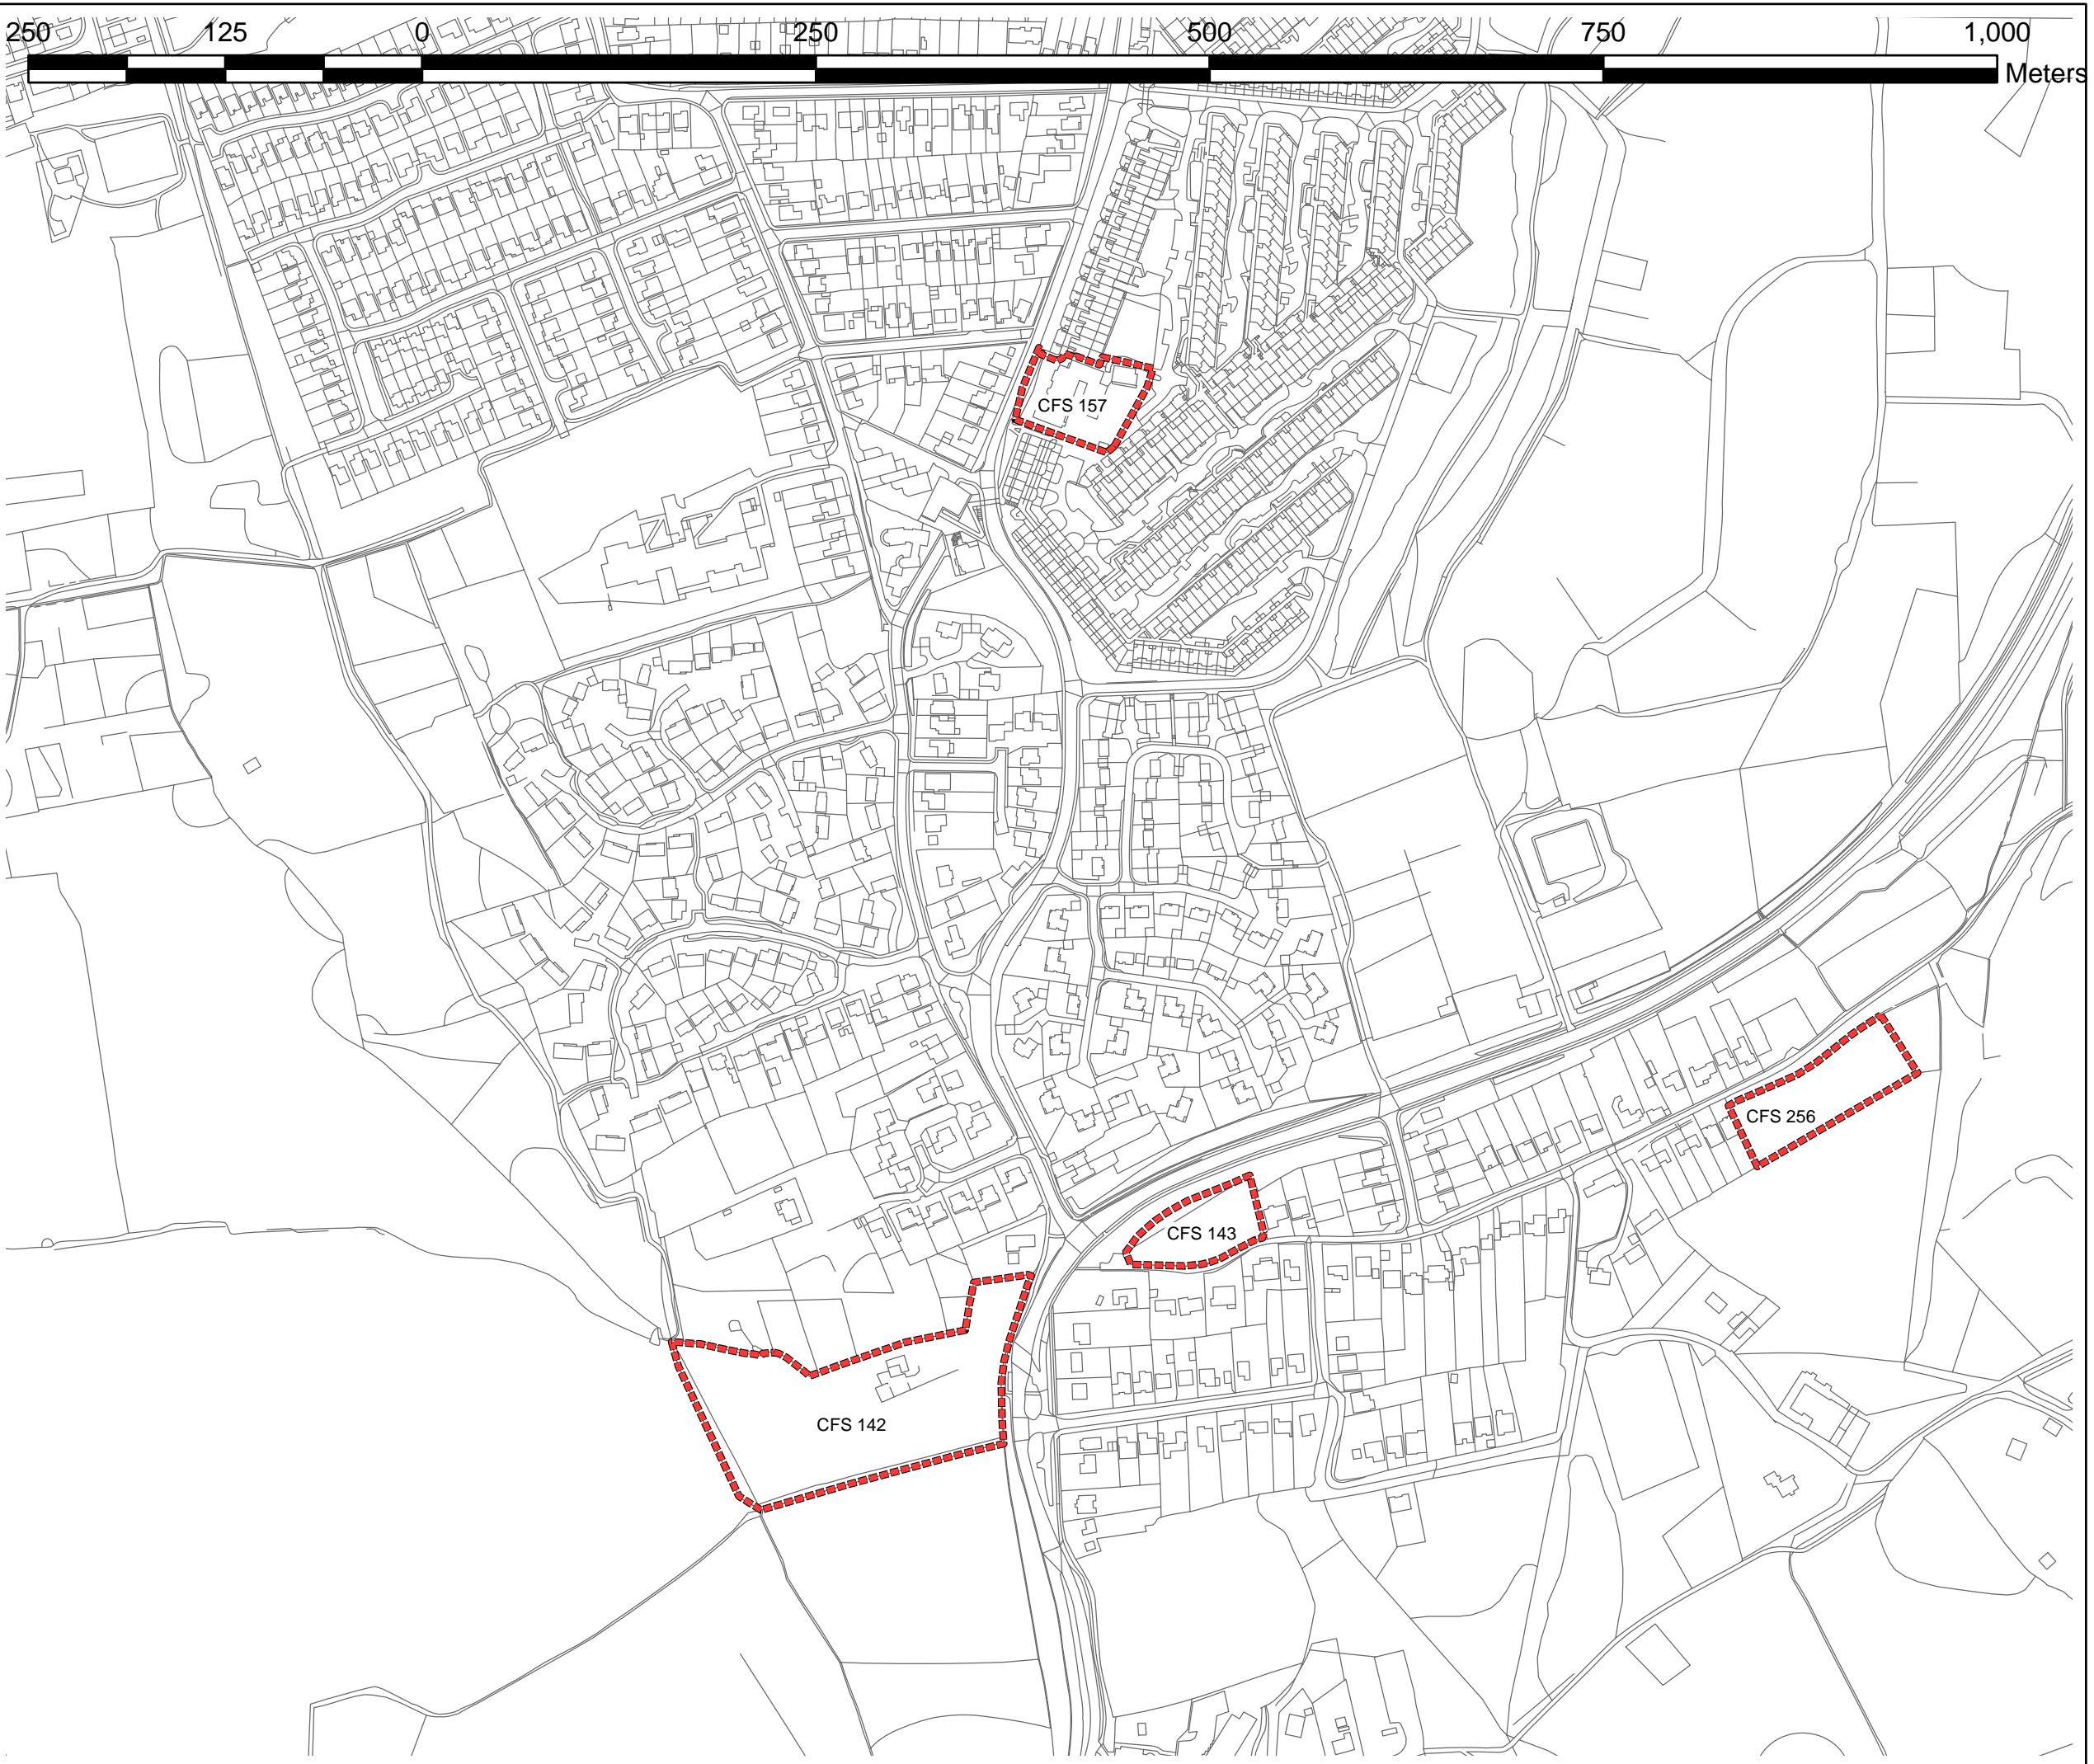

Sites Submitted to the Call For Sites 2007- Map 1-B

Legend

Call for Sites - Individual Sites

Note: Due to the nature of individually submitted sites- there are often multiple Call for Sites references for roughly the same location.

This may cause some initial confusion to the user of this map.

Cross-referencing numbers to the Call for Sites Exercise will ensure that clear understanding of the submissions is gained.

Basildon District Council
The Basildon Centre
St. Martin's Square
Basildon
Essex
SS14 1DL

This material has been reproduced from Ordnance Survey digital map data with the permission of the Controller of Her Majesty's Stationary Office - Crown Copyright 2008.