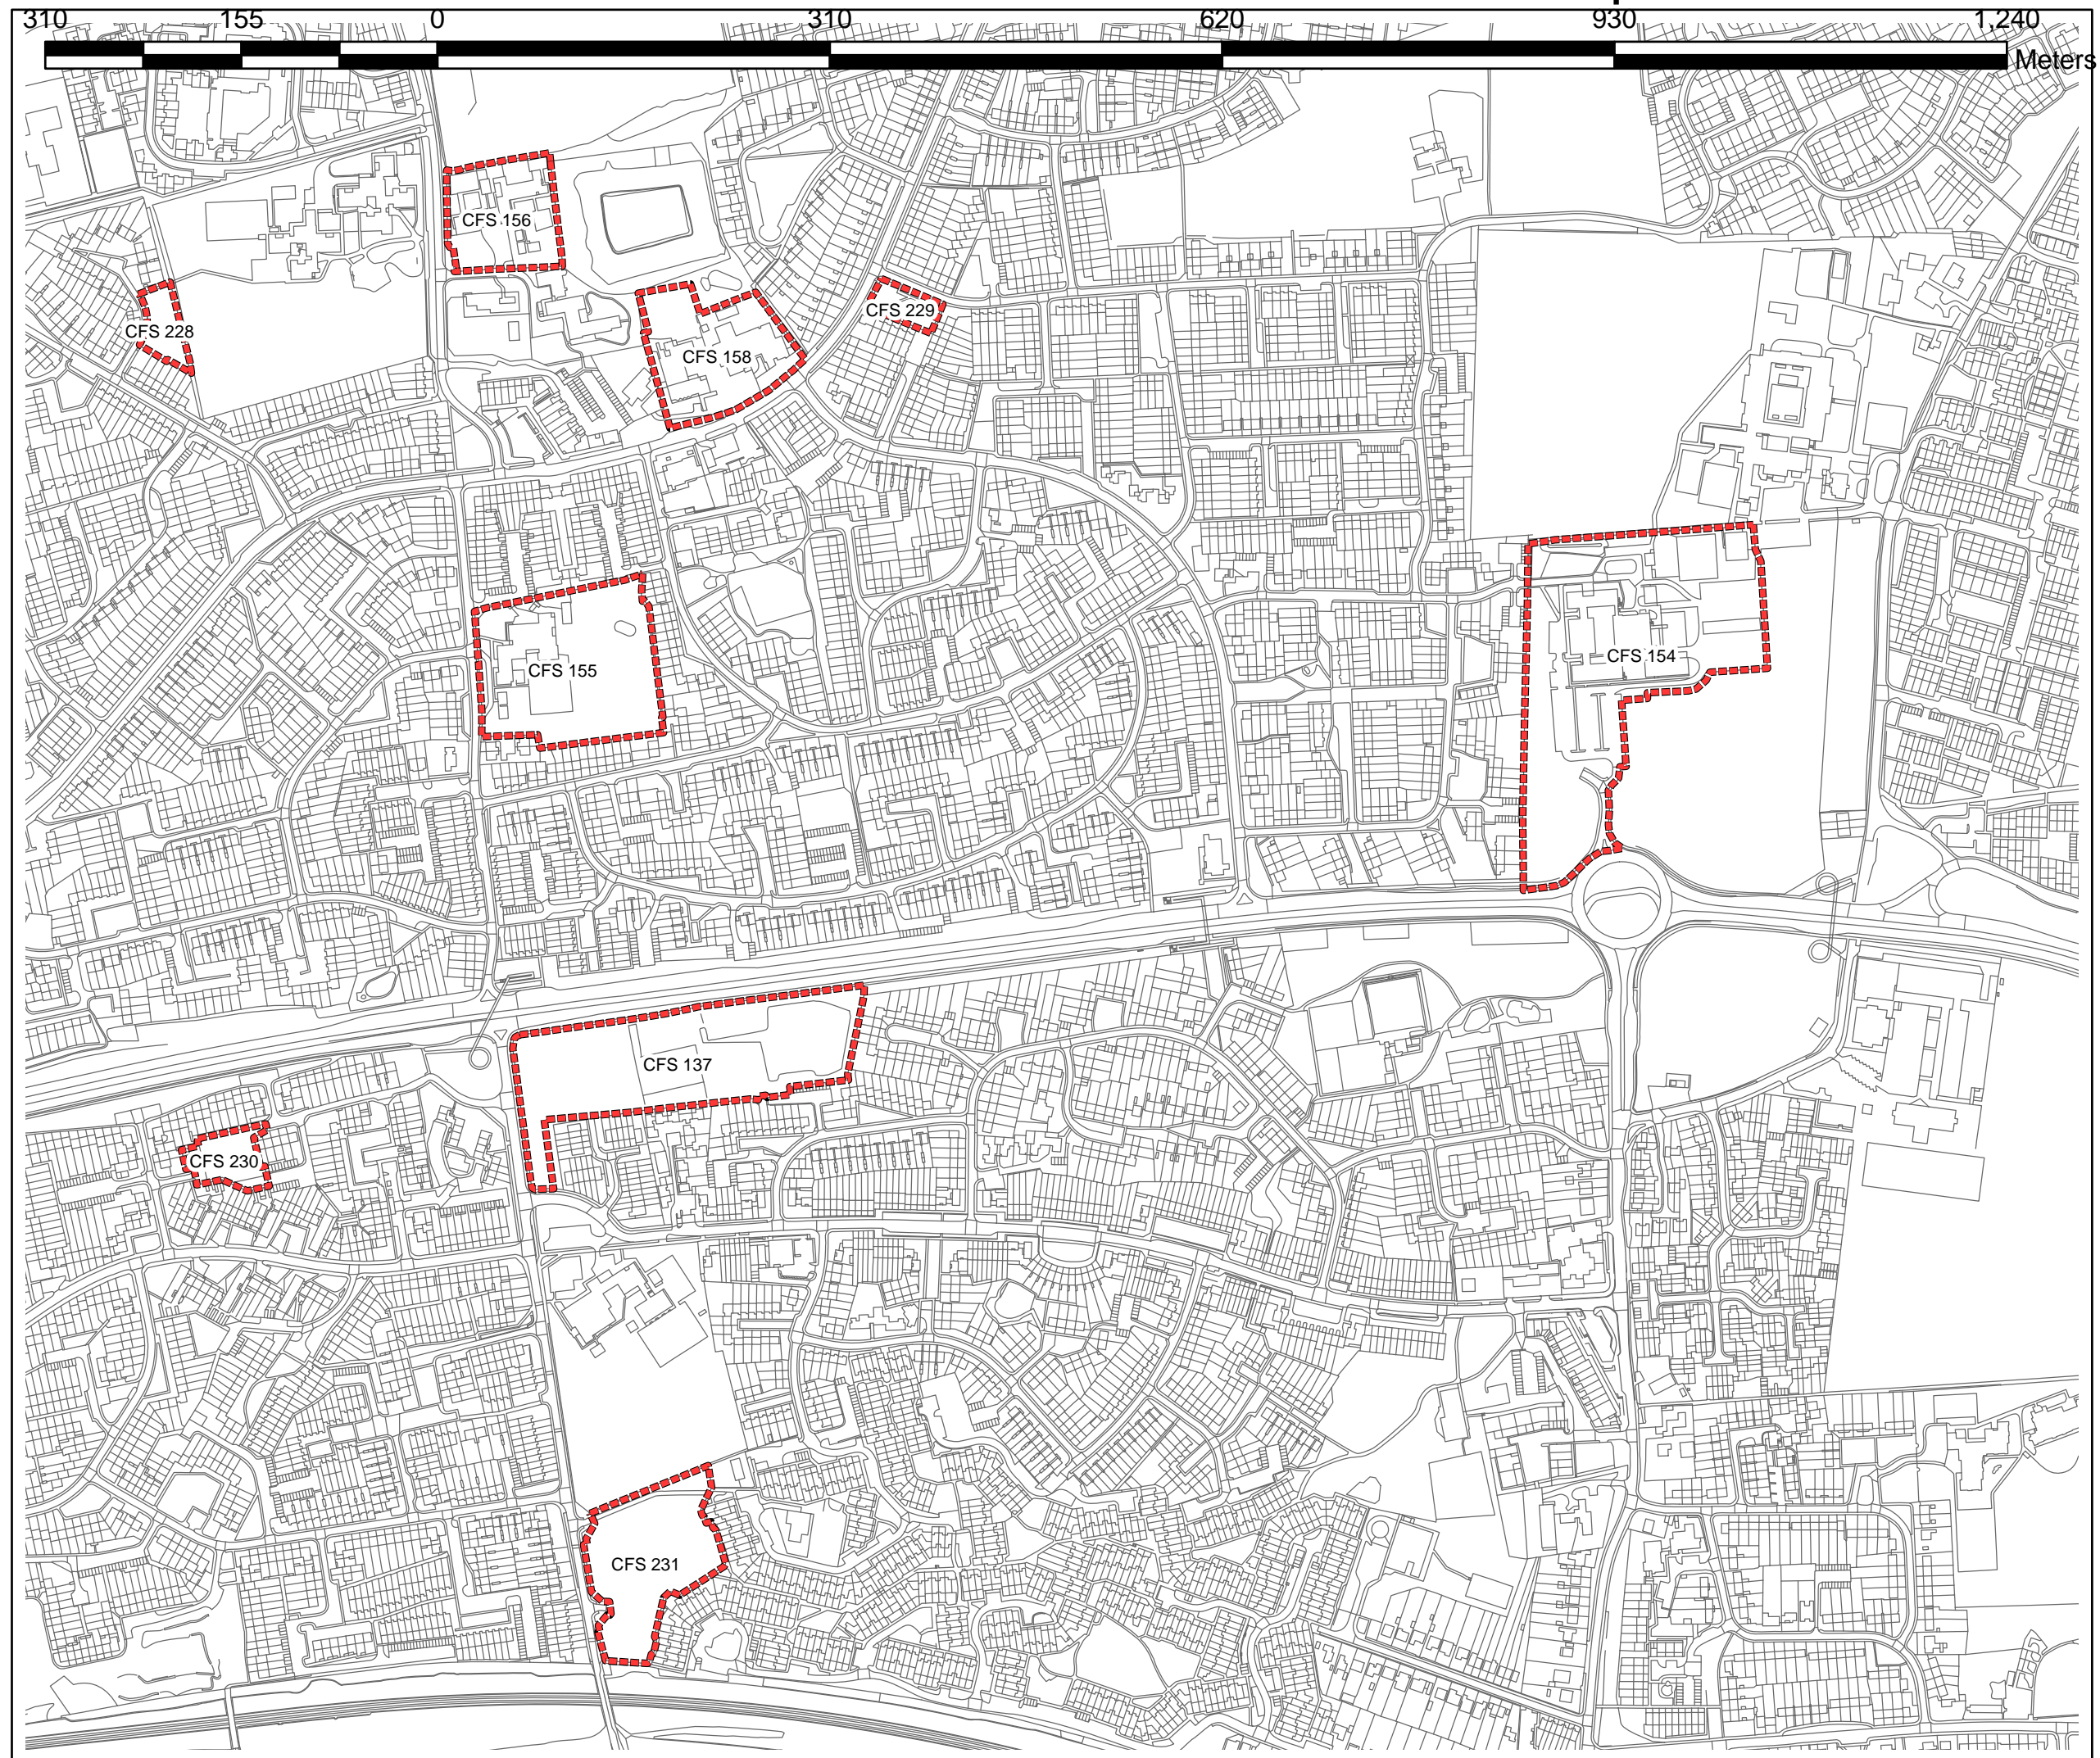

Sites Submitted to the Call For Sites 2007- Map 1-G

Legend

Call for Sites - Individual Sites

Note: Due to the nature of individually submitted sites- there are often multiple Call for Sites references for roughly the same location.

This may cause some initial confusion to the user of this map.

Cross-referencing numbers to the Call for Sites Exercise will ensure that clear understanding of the submissions is gained.

Basildon District Council
The Basildon Centre
St. Martin's Square
Basildon
Essex
SS14 1DL

This material has been reproduced from Ordnance Survey digital map data with the permission of the Controller of Her Majesty's Stationary Office - Crown Copyright 2008.