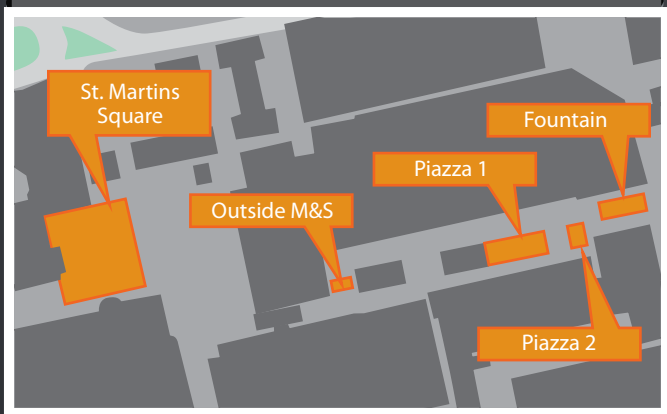

LOOKING FOR A GREAT ADVERTISING LOCATION IN BASILDON TOWN CENTRE?

It's easy with promotional town centre areas available from Basildon Council.

With an average of 2,500 visitors each hour, and with prices starting from just **£115 per day**, organisations and businesses can get their products and services noticed in the heart of Basildon town centre.

We have a variety of areas available for hire including the town centre piazza, outside M&S, St Martin's Square and leafleting through the town centre.

AREAS AVAILABLE FOR HIRE INCLUDE:

- Piazza 1
- Piazza 2
- Outside M&S
- Fountain
- St Martins Square – available for larger events
- Roaming / leafleting (charged hourly)

PRICES:

Commercial Rate (Inc VAT)	(Mon – Fri) Per day	(Sat – Sun) Per day	5 day week	7 day week
St Martin's Square	£115.15	£273.10	£471.25	£626.55
Outside M&S	£141.40	£327.80	£565.55	£751.85
Piazza 1	£192.80	£449.80	£771.10	£1028.15
Piazza 2	£192.80	£449.80	£771.10	£1028.15
Fountain	£192.80	£449.80	£771.10	£1028.15
Roaming / Leafleting	£29.00 per hour	£67.50 per hour	£115.70	£154.25