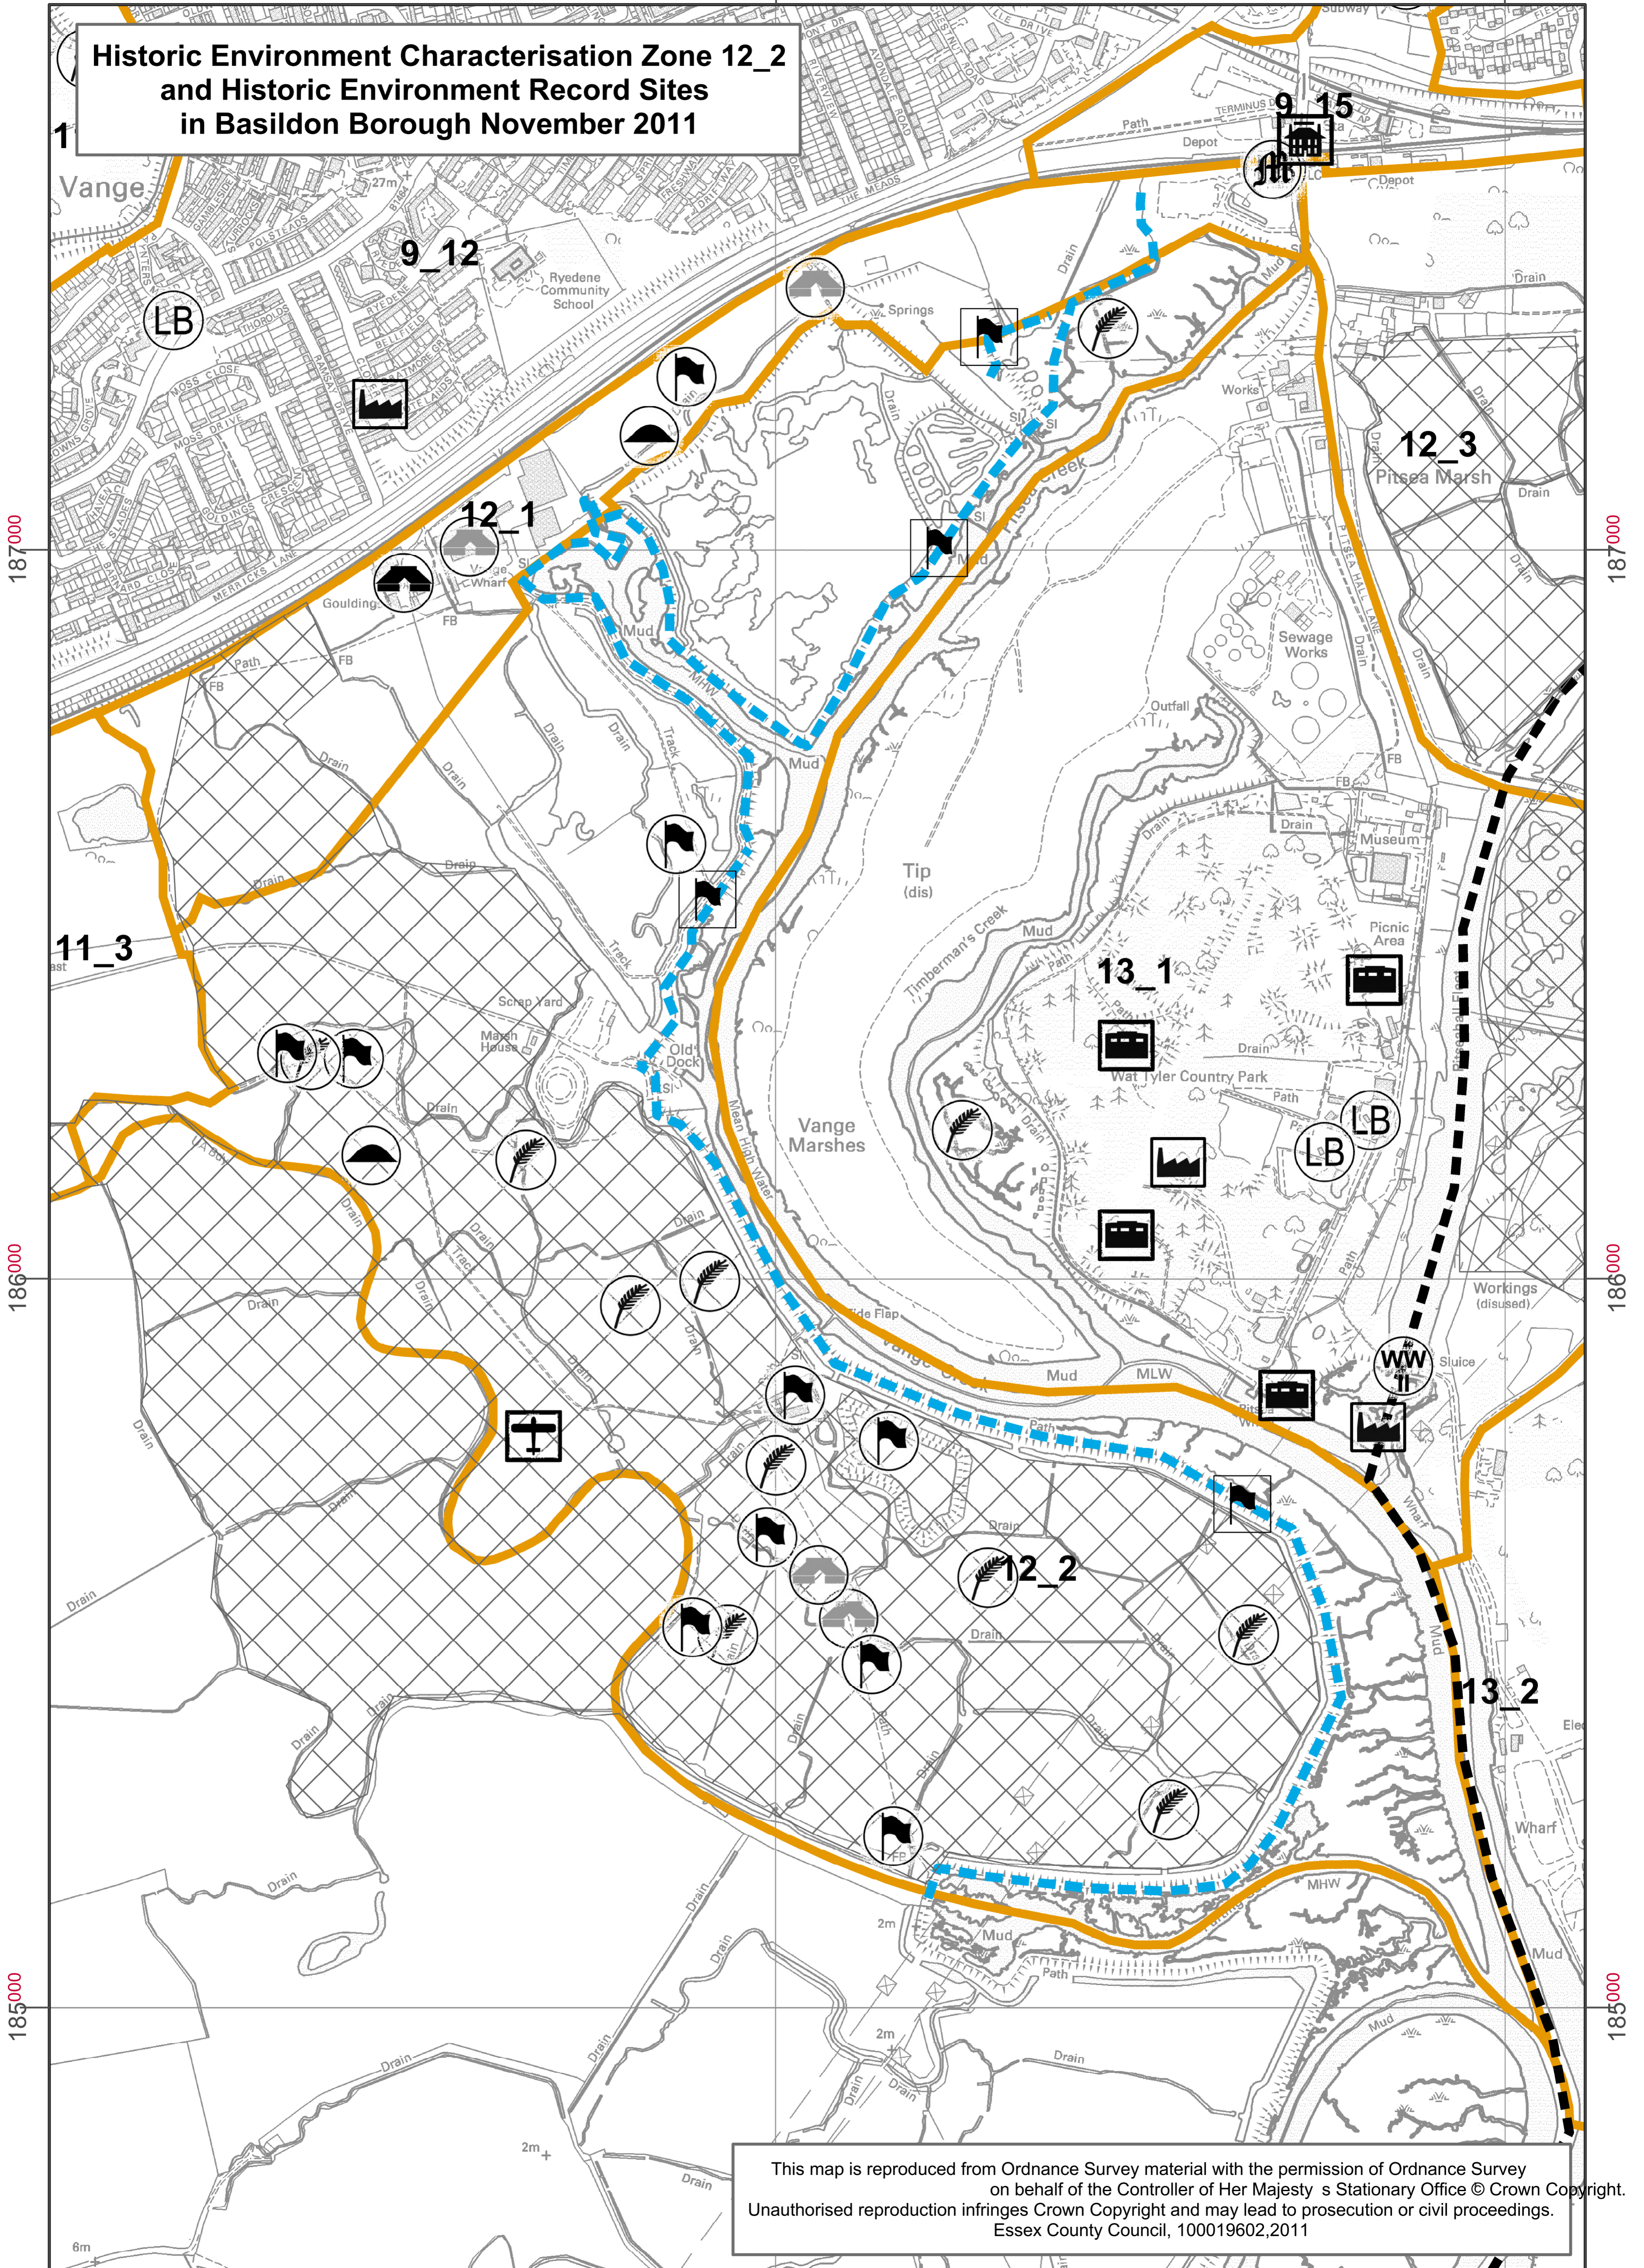

**Historic Environment Characterisation Zone 12\_1  
and Historic Environment Record Sites  
in Basildon Borough November 2011**

This map is reproduced from Ordnance Survey material with the permission of Ordnance Survey on behalf of the Controller of Her Majesty's Stationary Office © Crown Copyright. Unauthorised reproduction infringes Crown Copyright and may lead to prosecution or civil proceedings. Essex County Council, 100019602,2011

573000

574000

# Historic Environment Characterisation Zone 12\_2 and Historic Environment Record Sites in Basildon Borough November 2011

This map is reproduced from Ordnance Survey material with the permission of Ordnance Survey on behalf of the Controller of Her Majesty's Stationary Office © Crown Copyright. Unauthorised reproduction infringes Crown Copyright and may lead to prosecution or civil proceedings. Essex County Council, 100019602,2011

573000

574000

**Historic Environment Characterisation Zone 12\_3  
and Historic Environment Record Sites  
in Basildon Borough November 2011**

This map is reproduced from Ordnance Survey material with the permission of Ordnance Survey on behalf of the Controller of Her Majesty's Stationary Office © Crown Copyright. Unauthorised reproduction infringes Crown Copyright and may lead to prosecution or civil proceedings. Essex County Council, 100019602, 2011