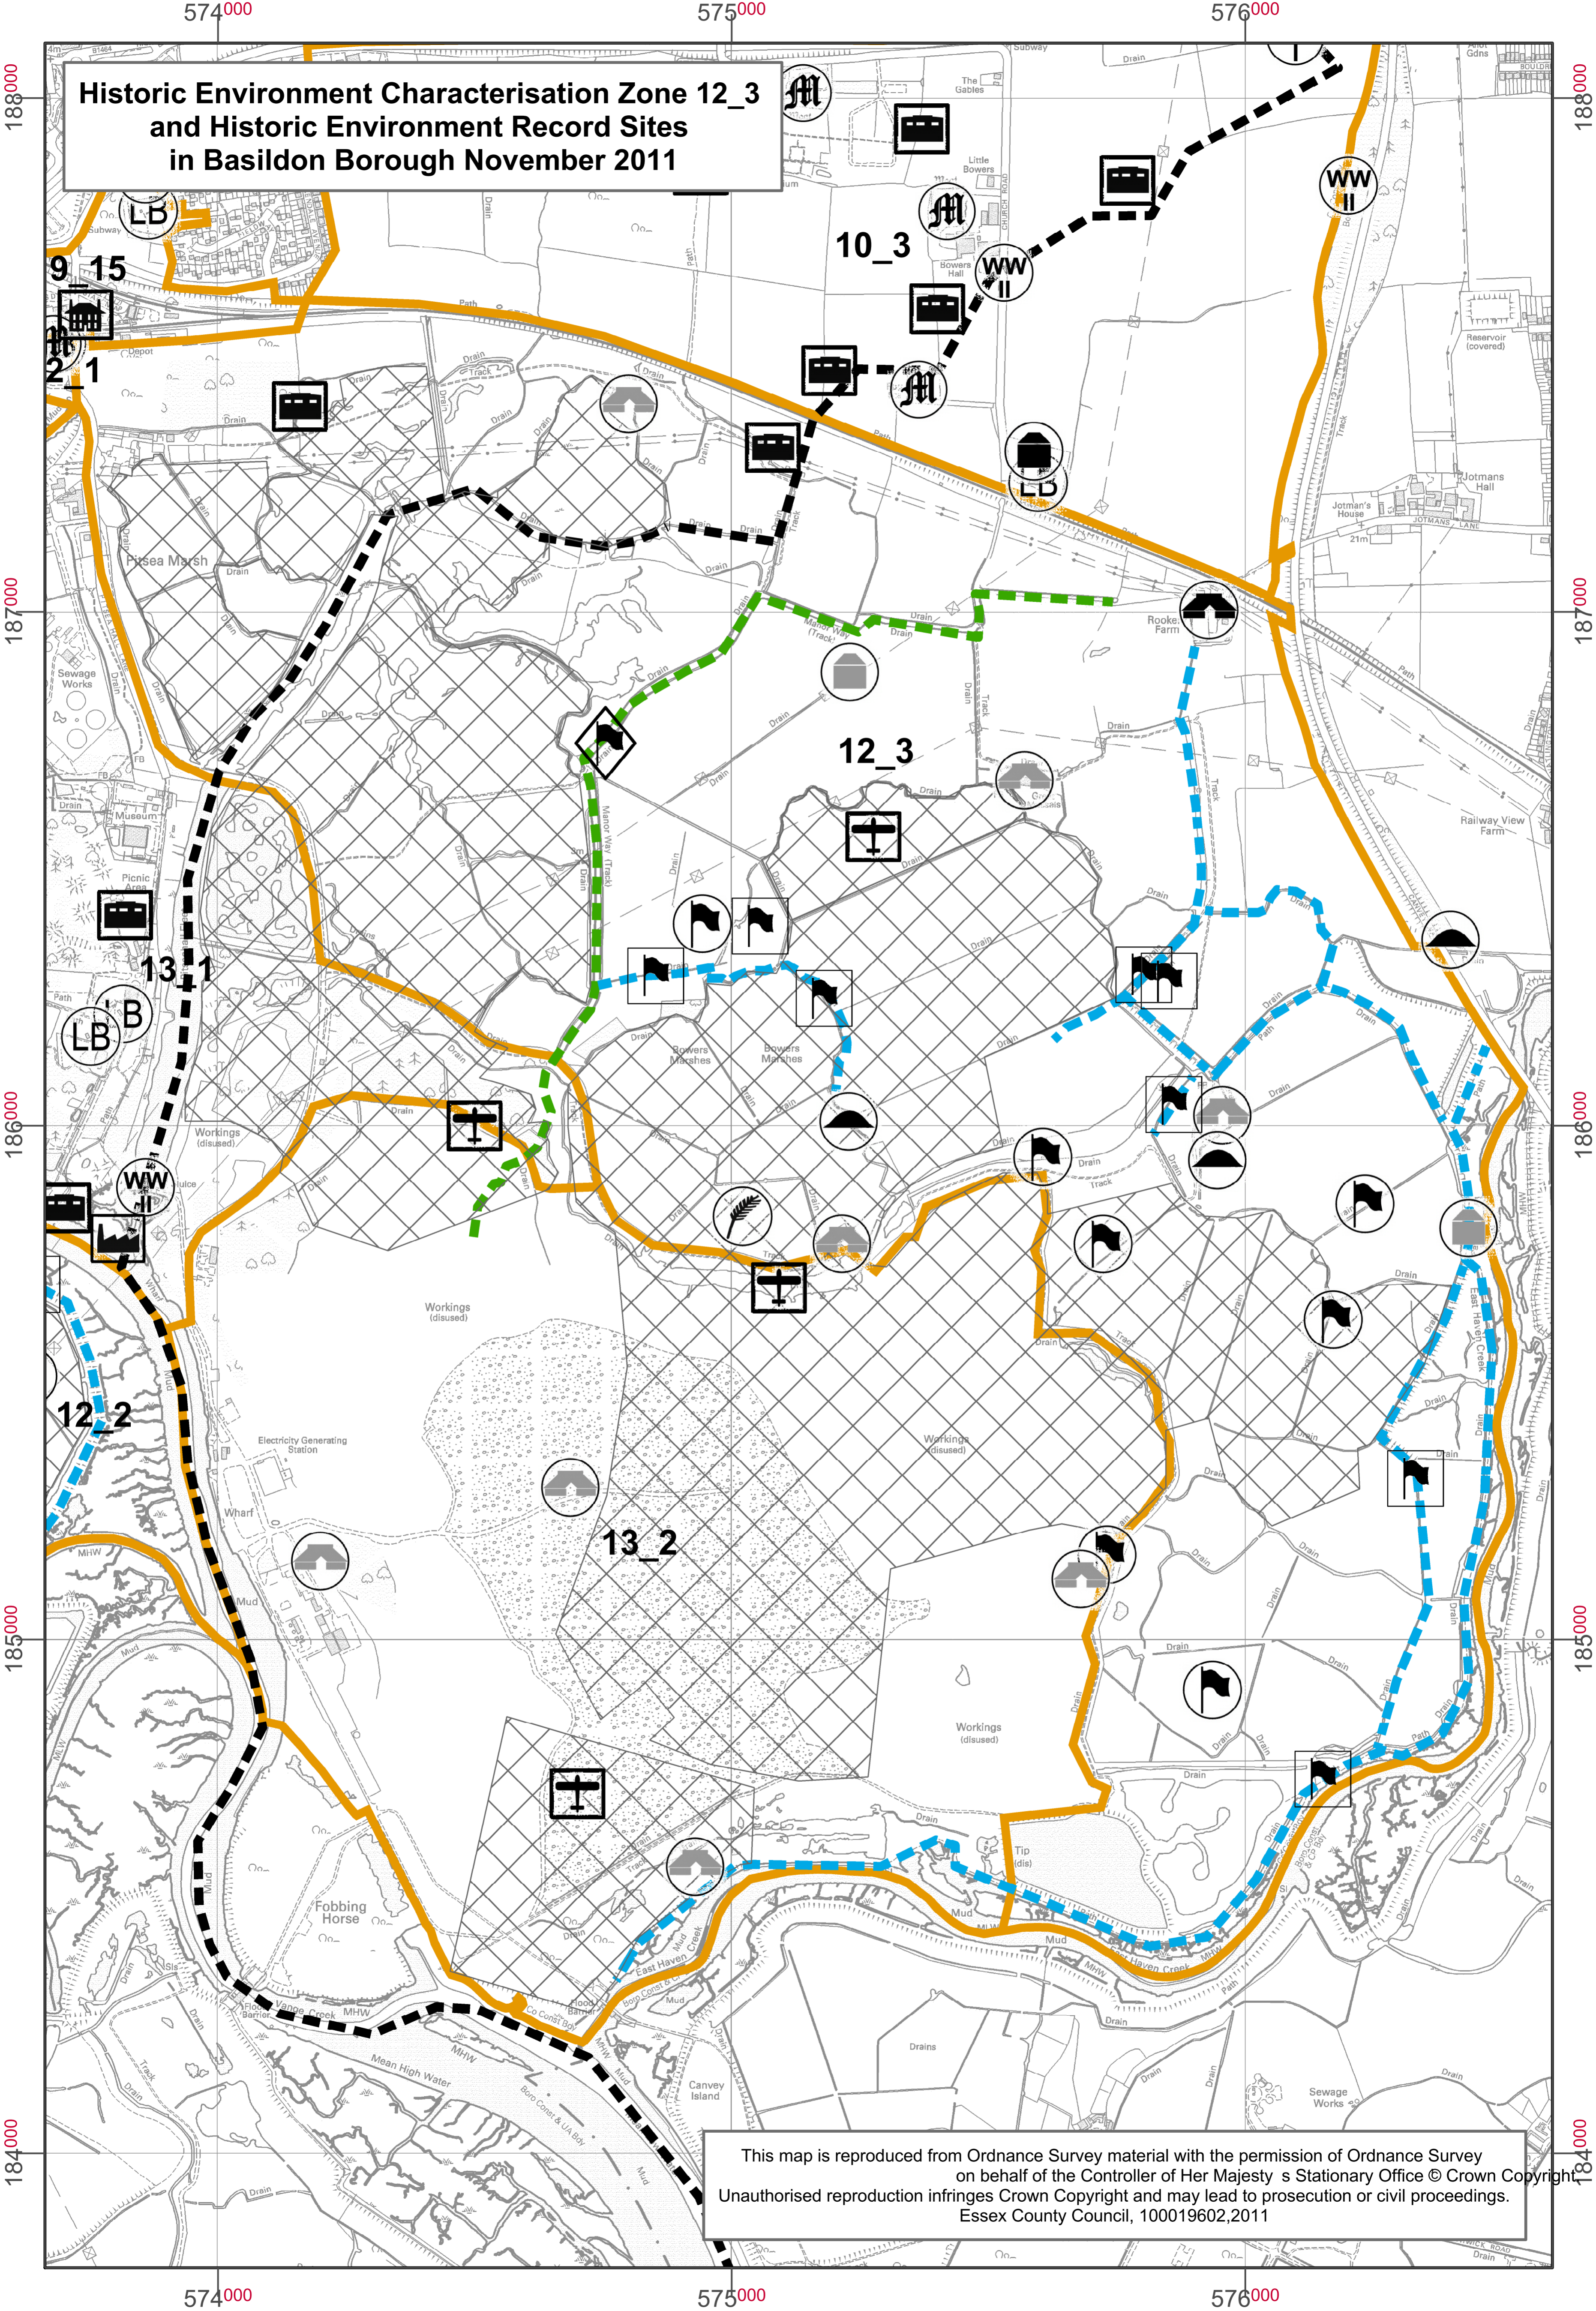

**Historic Environment Characterisation Zone 12_3
and Historic Environment Record Sites
in Basildon Borough November 2011**

This map is reproduced from Ordnance Survey material with the permission of Ordnance Survey on behalf of the Controller of Her Majesty's Stationary Office © Crown Copyright. Unauthorised reproduction infringes Crown Copyright and may lead to prosecution or civil proceedings. Essex County Council, 100019602, 2011