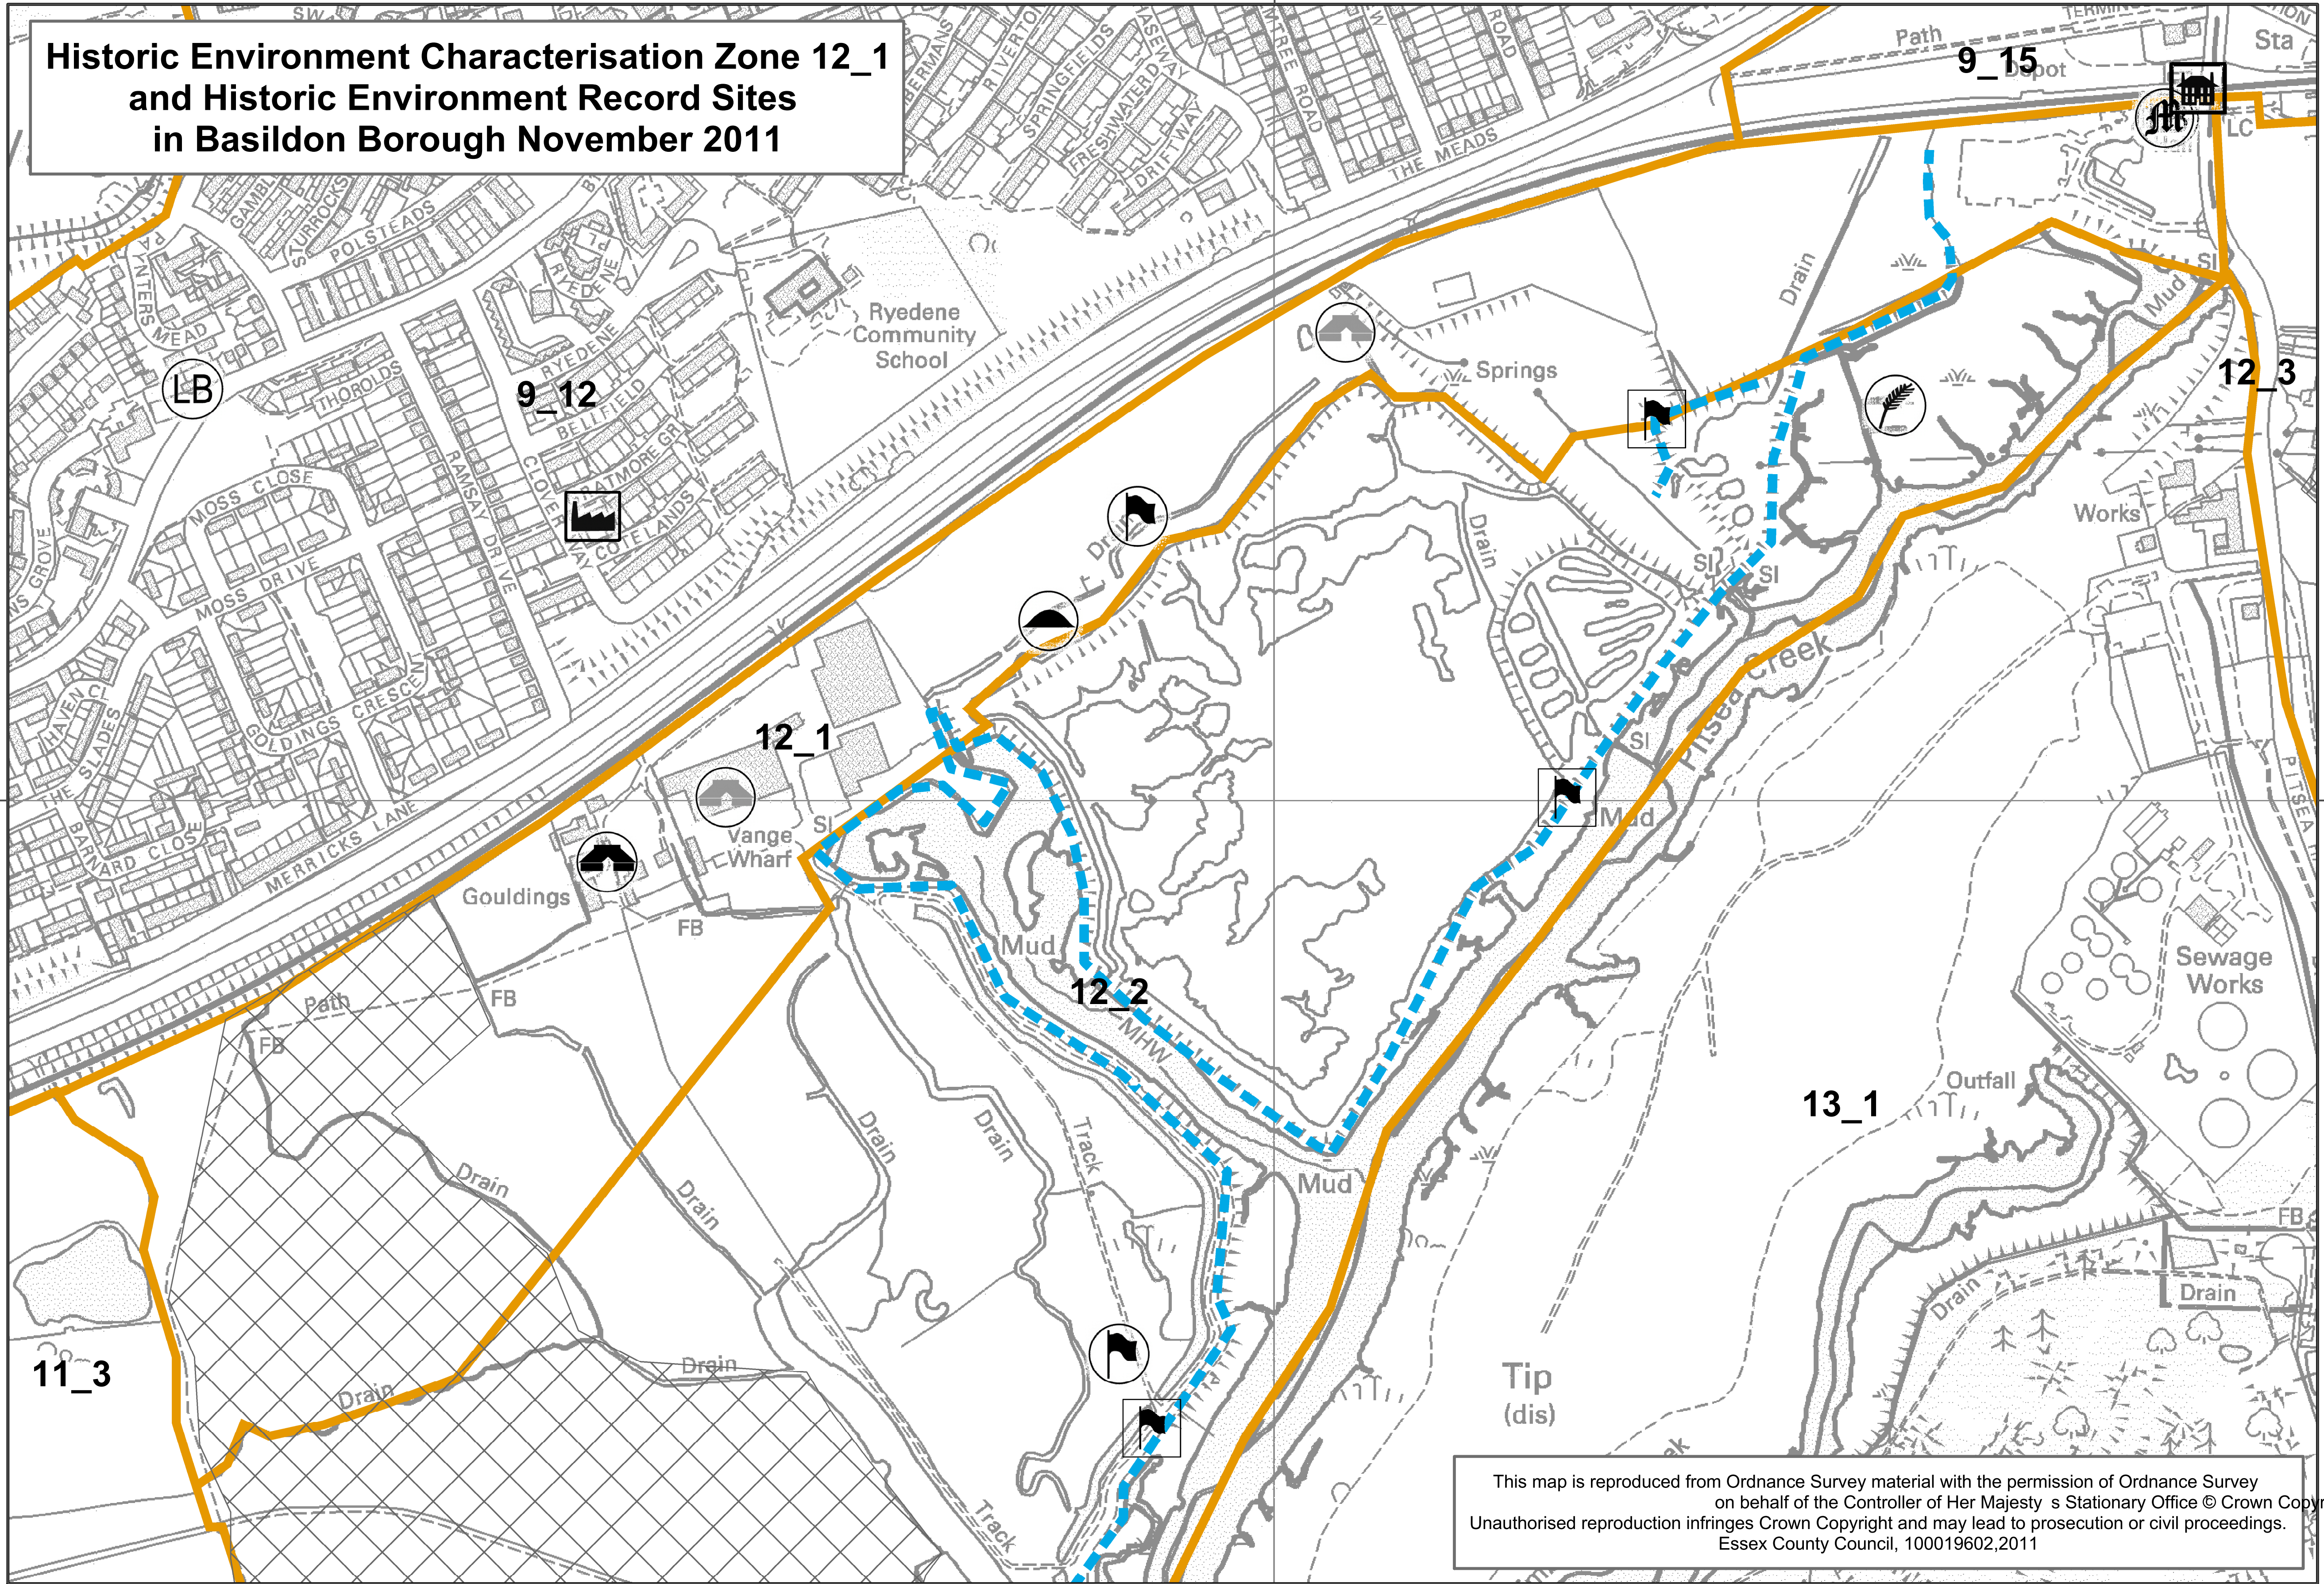

**Historic Environment Characterisation Zone 12\_1  
and Historic Environment Record Sites  
in Basildon Borough November 2011**

This map is reproduced from Ordnance Survey material with the permission of Ordnance Survey on behalf of the Controller of Her Majesty's Stationary Office © Crown Copyright. Unauthorised reproduction infringes Crown Copyright and may lead to prosecution or civil proceedings. Essex County Council, 100019602,2011

# Historic Environment Characterisation Zone 12\_2 and Historic Environment Record Sites in Basildon Borough November 2011

This map is reproduced from Ordnance Survey material with the permission of Ordnance Survey on behalf of the Controller of Her Majesty's Stationary Office © Crown Copyright. Unauthorised reproduction infringes Crown Copyright and may lead to prosecution or civil proceedings. Essex County Council, 100019602,2011

573000

574000

**Historic Environment Characterisation Zone 12\_3  
and Historic Environment Record Sites  
in Basildon Borough November 2011**

This map is reproduced from Ordnance Survey material with the permission of Ordnance Survey on behalf of the Controller of Her Majesty's Stationary Office © Crown Copyright. Unauthorised reproduction infringes Crown Copyright and may lead to prosecution or civil proceedings. Essex County Council, 100019602, 2011