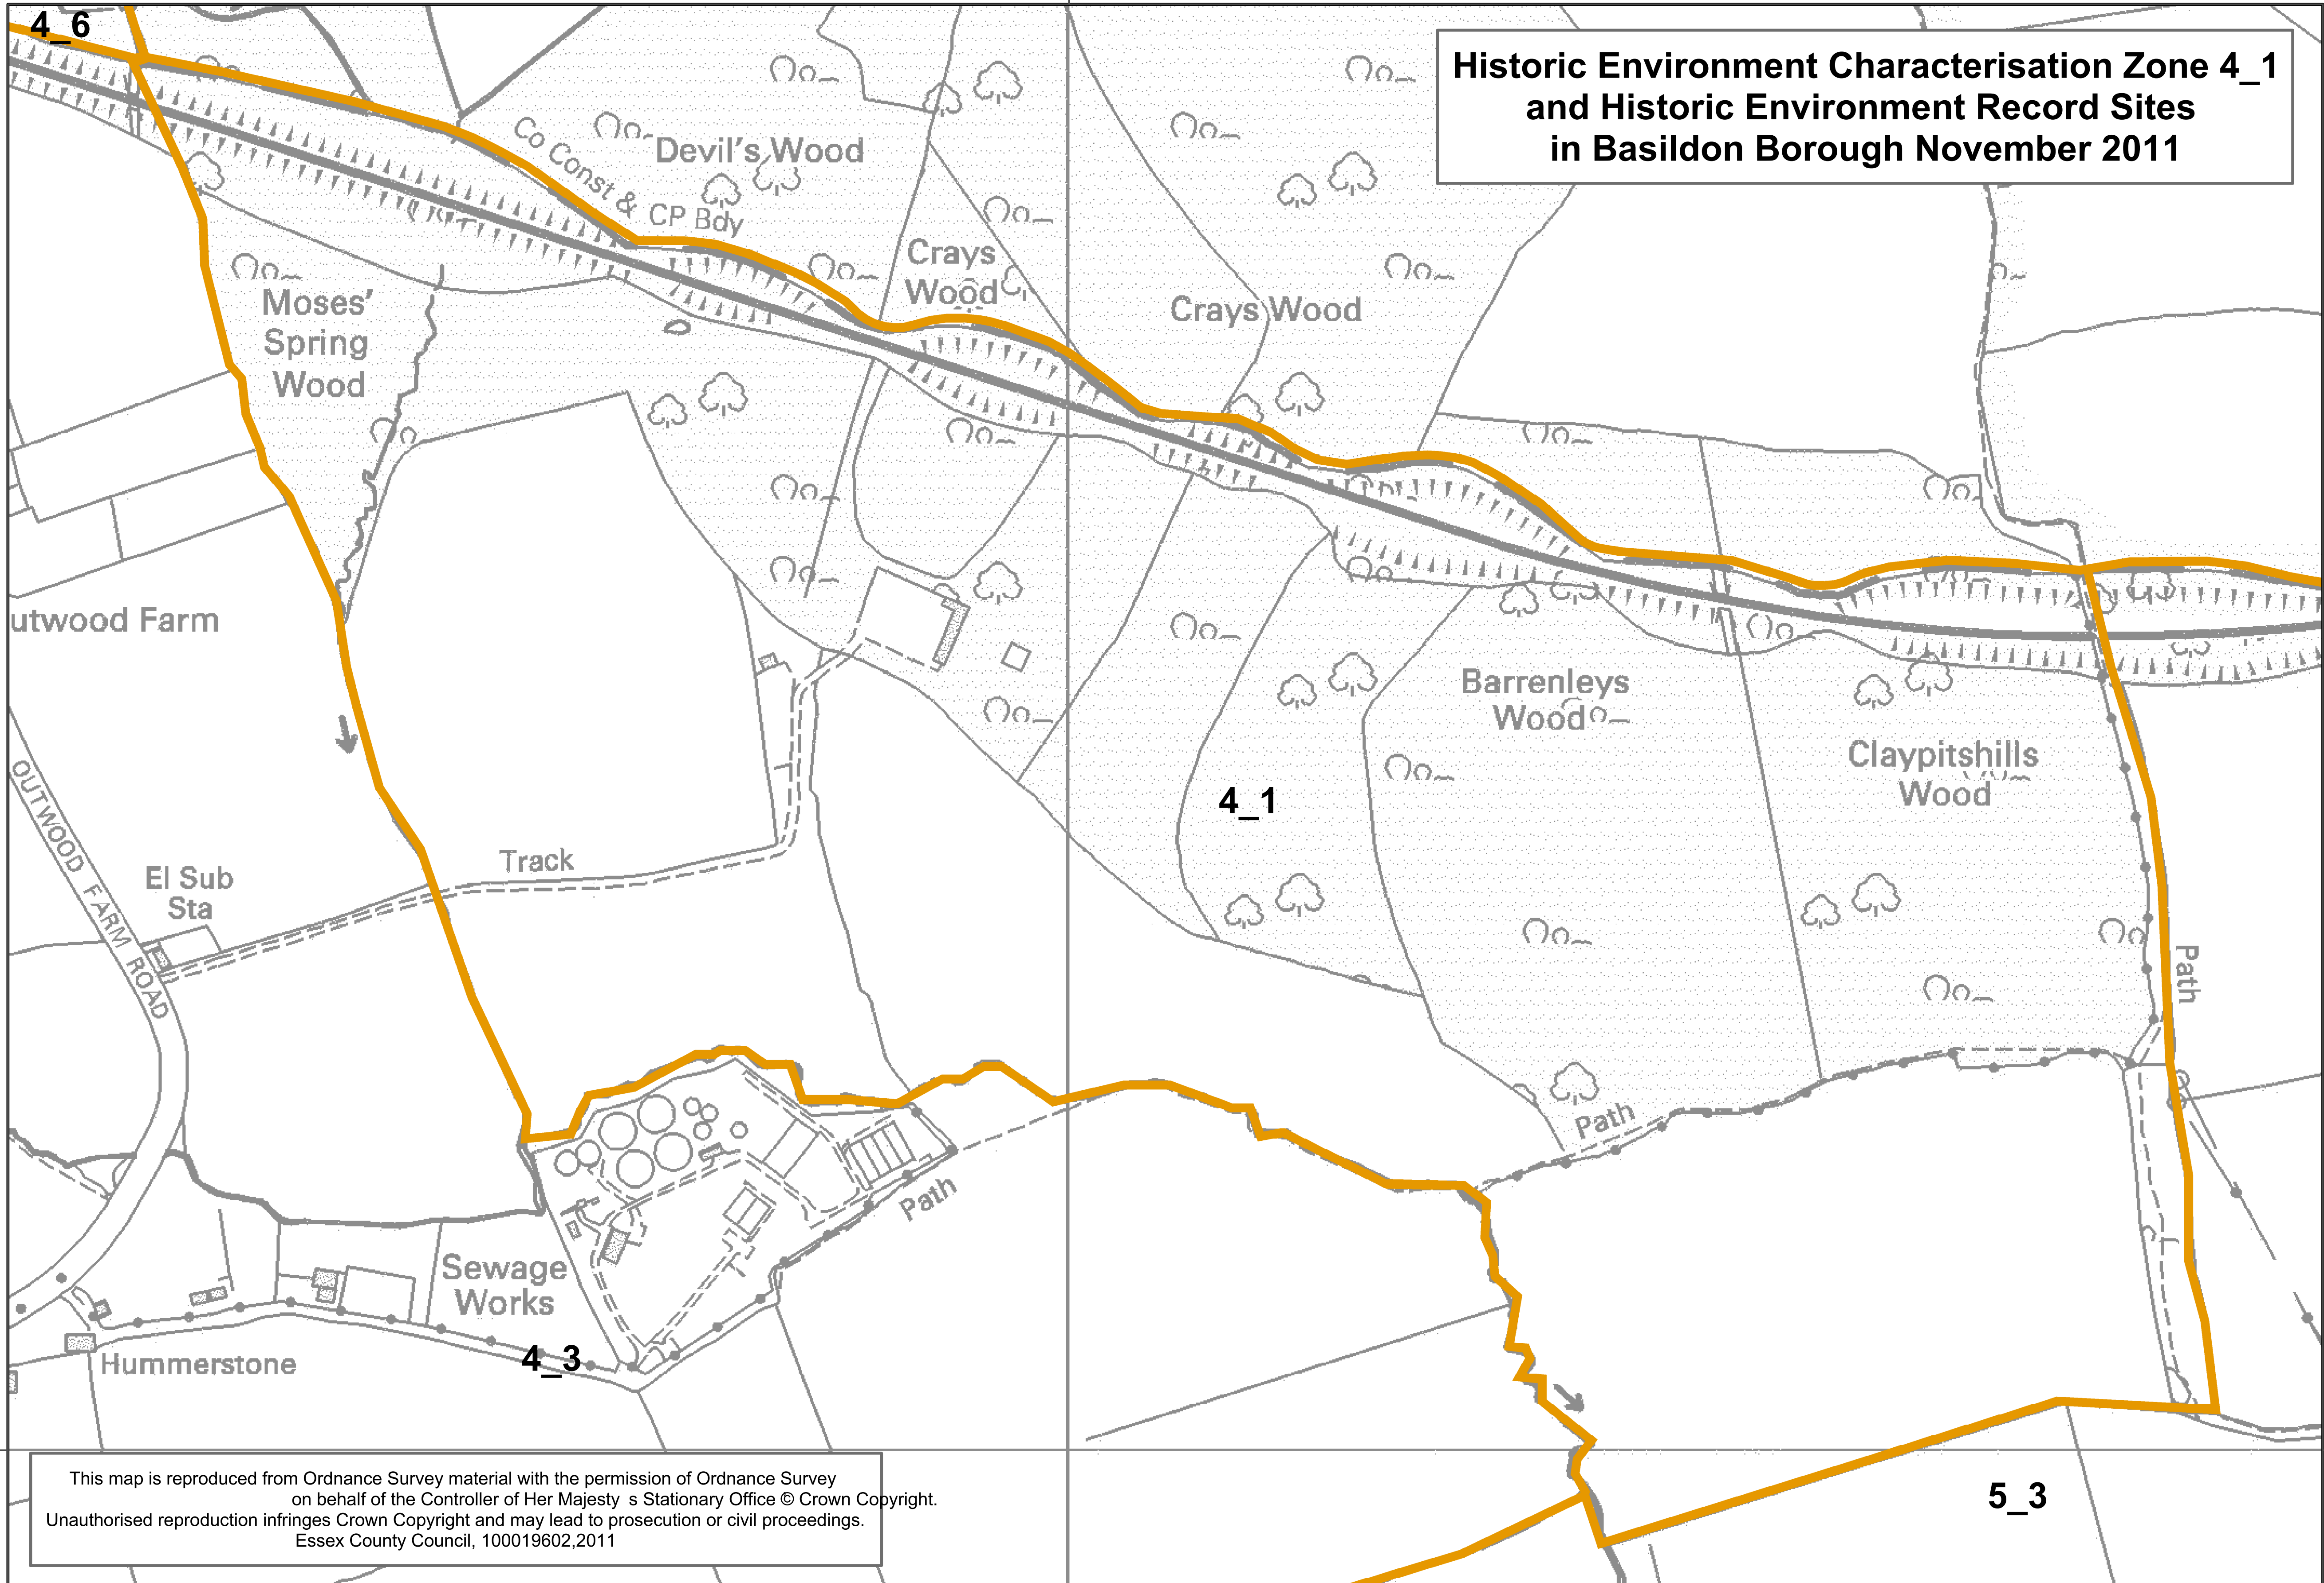

570⁰⁰⁰

4_6

**Historic Environment Characterisation Zone 4_1
and Historic Environment Record Sites
in Basildon Borough November 2011**

194⁰⁰⁰

This map is reproduced from Ordnance Survey material with the permission of Ordnance Survey on behalf of the Controller of Her Majesty's Stationary Office © Crown Copyright. Unauthorised reproduction infringes Crown Copyright and may lead to prosecution or civil proceedings. Essex County Council, 100019602,2011

194⁰⁰⁰

570⁰⁰⁰

568000

**Historic Environment Characterisation Zone 4_2
and Historic Environment Record Sites
in Basildon Borough November 2011**

BILLERICAY

Mill Meadows
Nature Reserve

194000

194000