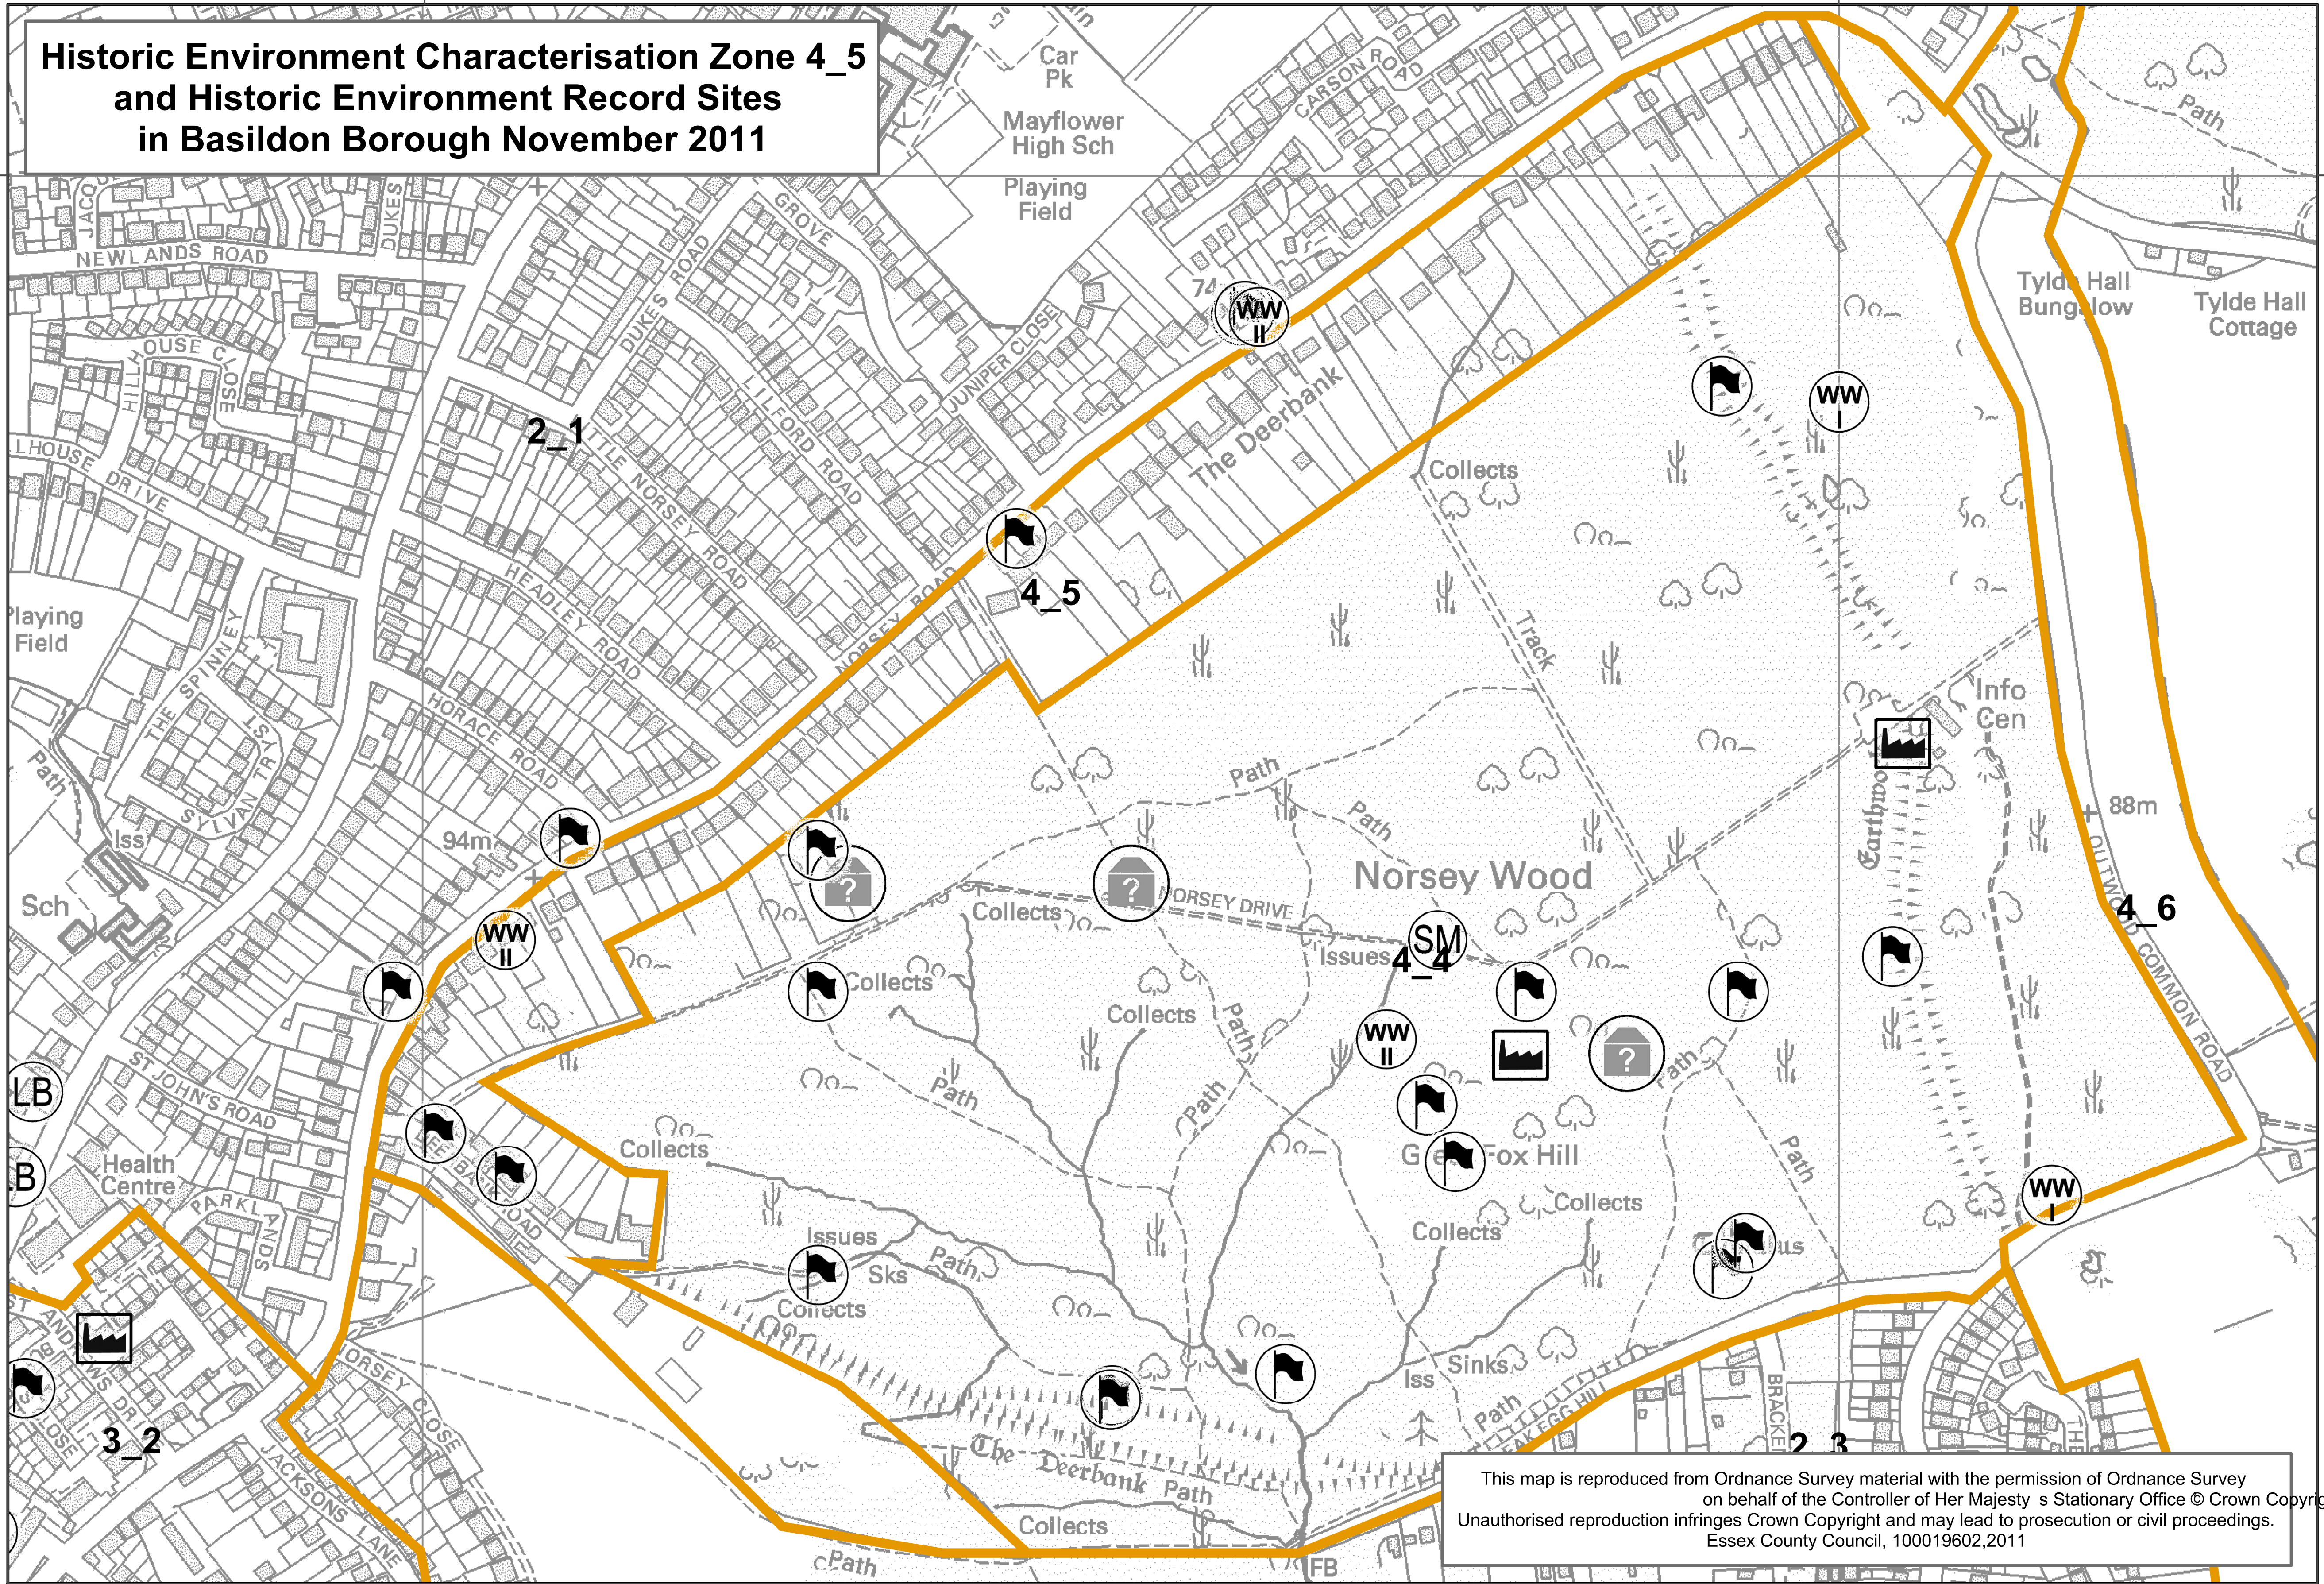

**Historic Environment Characterisation Zone 4_5
and Historic Environment Record Sites
in Basildon Borough November 2011**

This map is reproduced from Ordnance Survey material with the permission of Ordnance Survey on behalf of the Controller of Her Majesty's Stationary Office © Crown Copyright. Unauthorised reproduction infringes Crown Copyright and may lead to prosecution or civil proceedings. Essex County Council, 100019602,2011