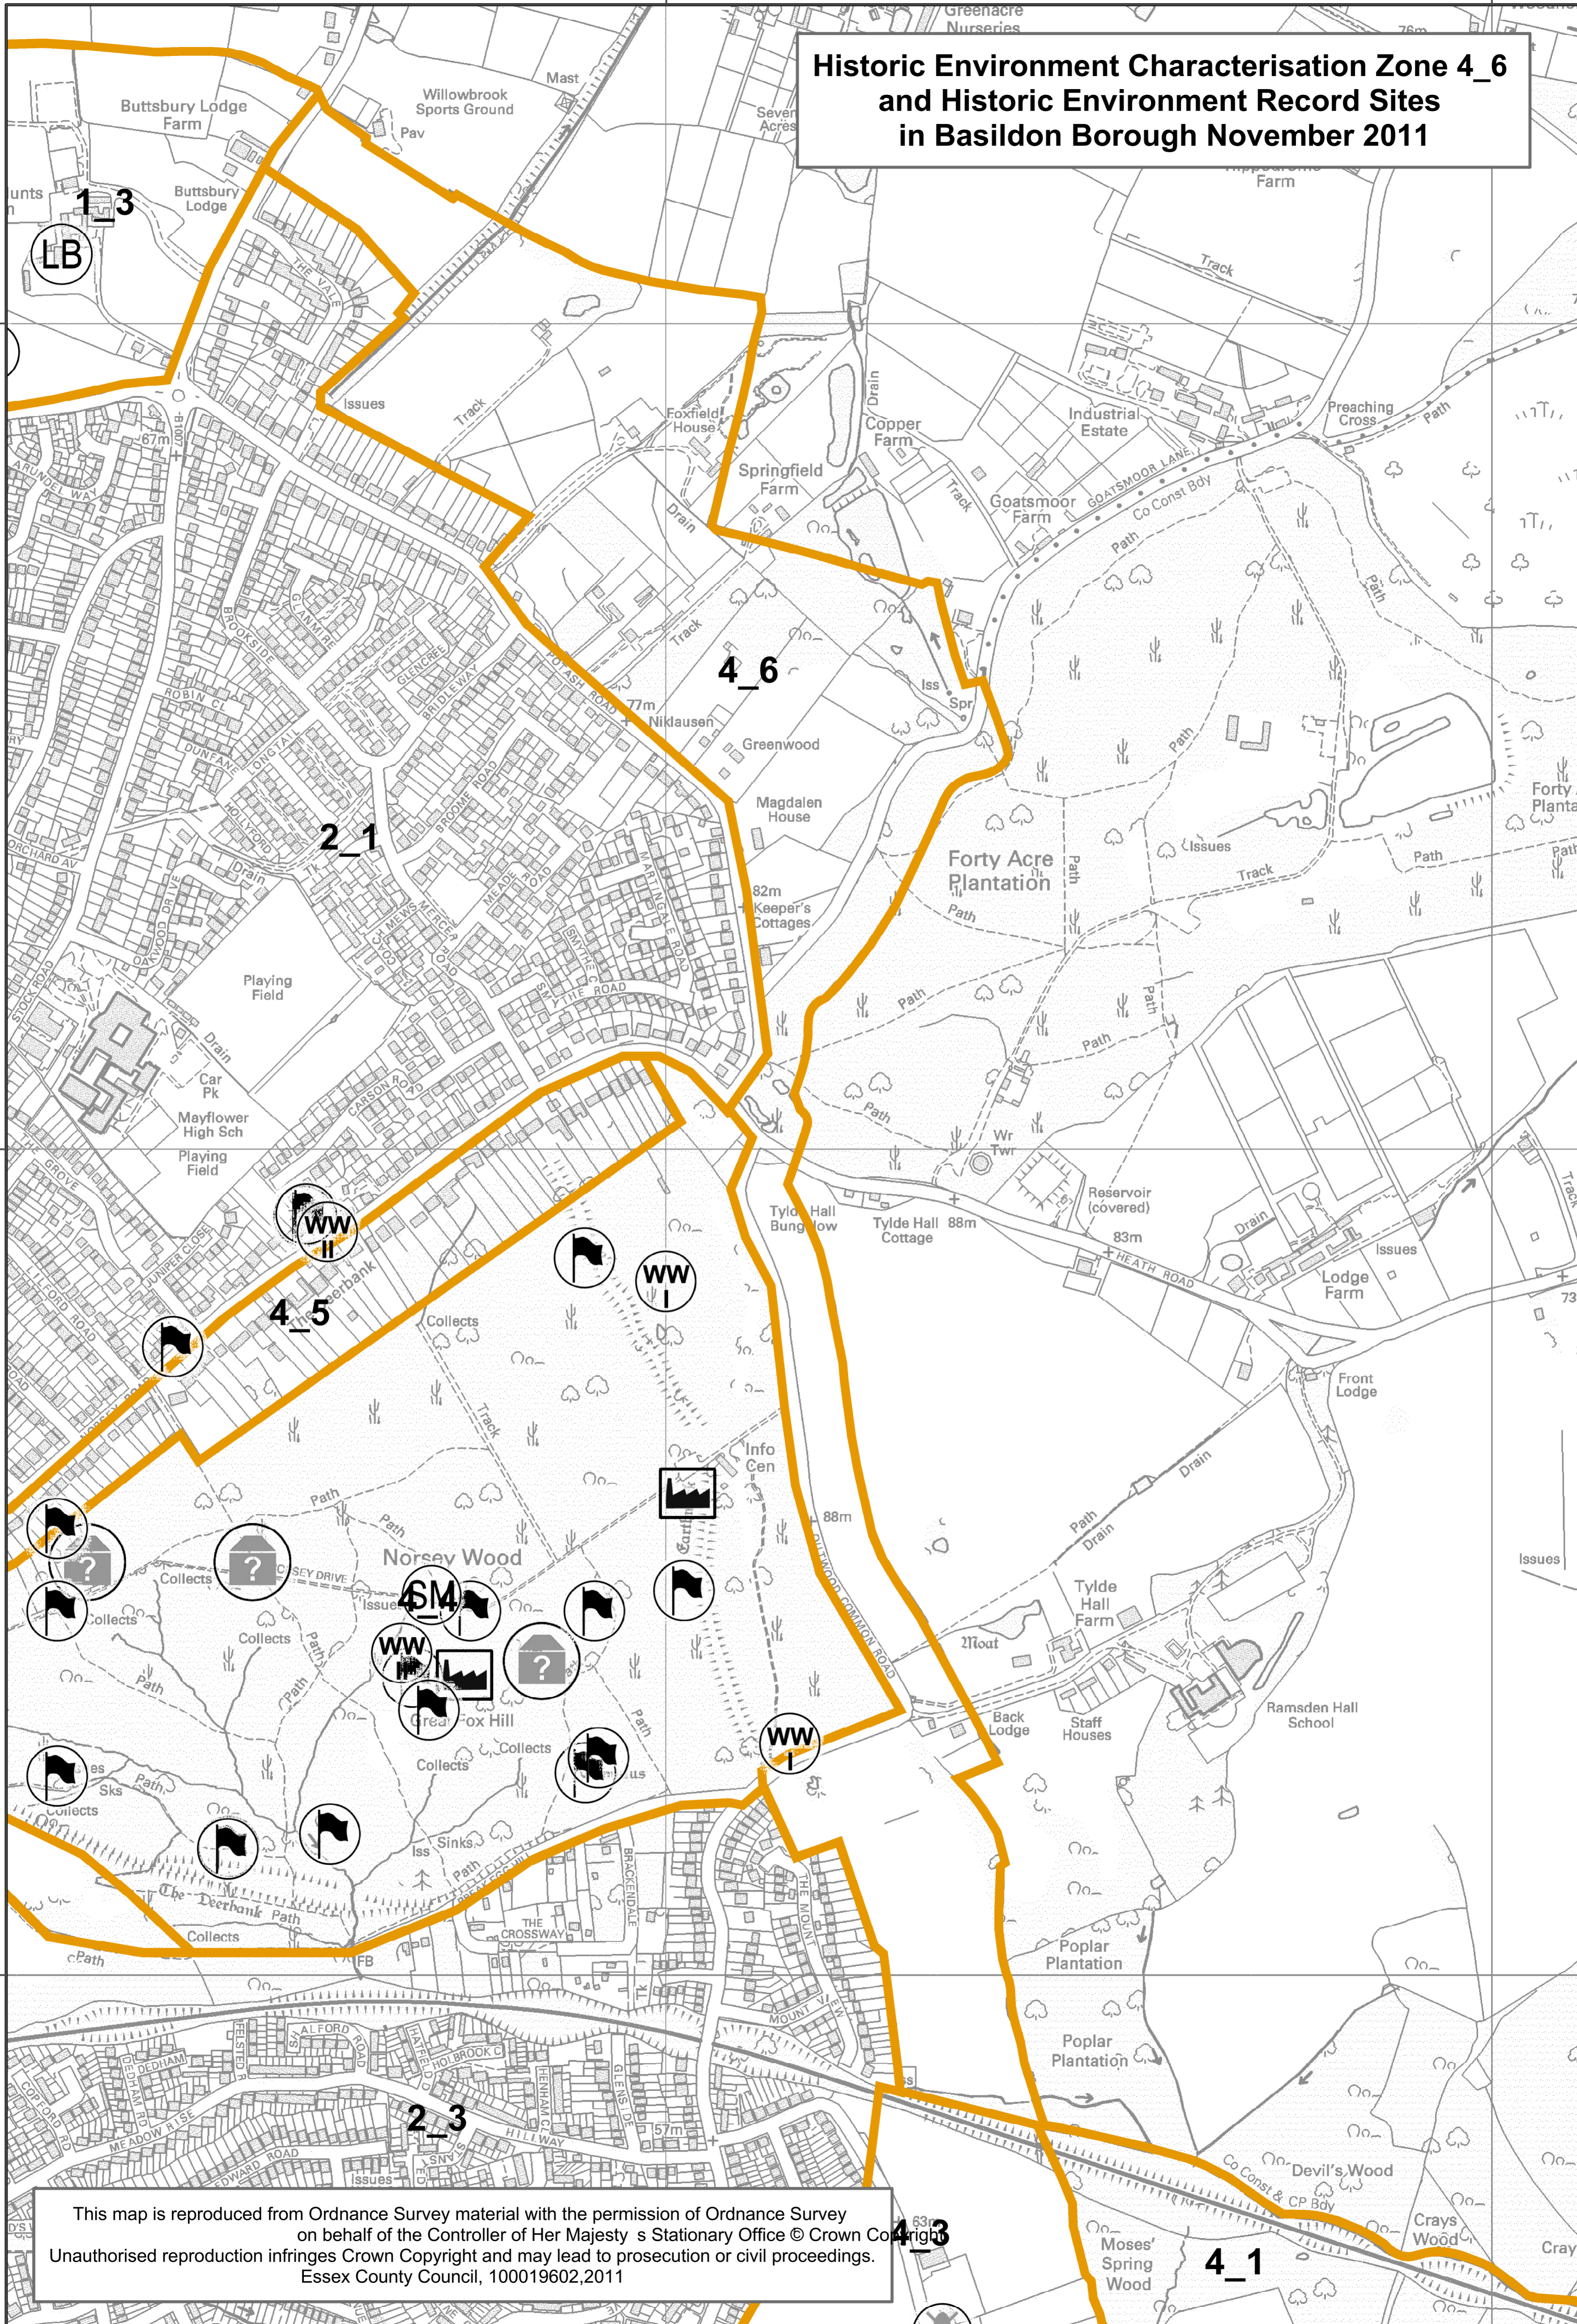

Historic Environment Characterisation Zone 4_6 and Historic Environment Record Sites in Basildon Borough November 2011

197000

197000

196000

196000

195000

195000

This map is reproduced from Ordnance Survey material with the permission of Ordnance Survey on behalf of the Controller of Her Majesty's Stationary Office © Crown Copyright. Unauthorised reproduction infringes Crown Copyright and may lead to prosecution or civil proceedings. Essex County Council, 100019602,2011