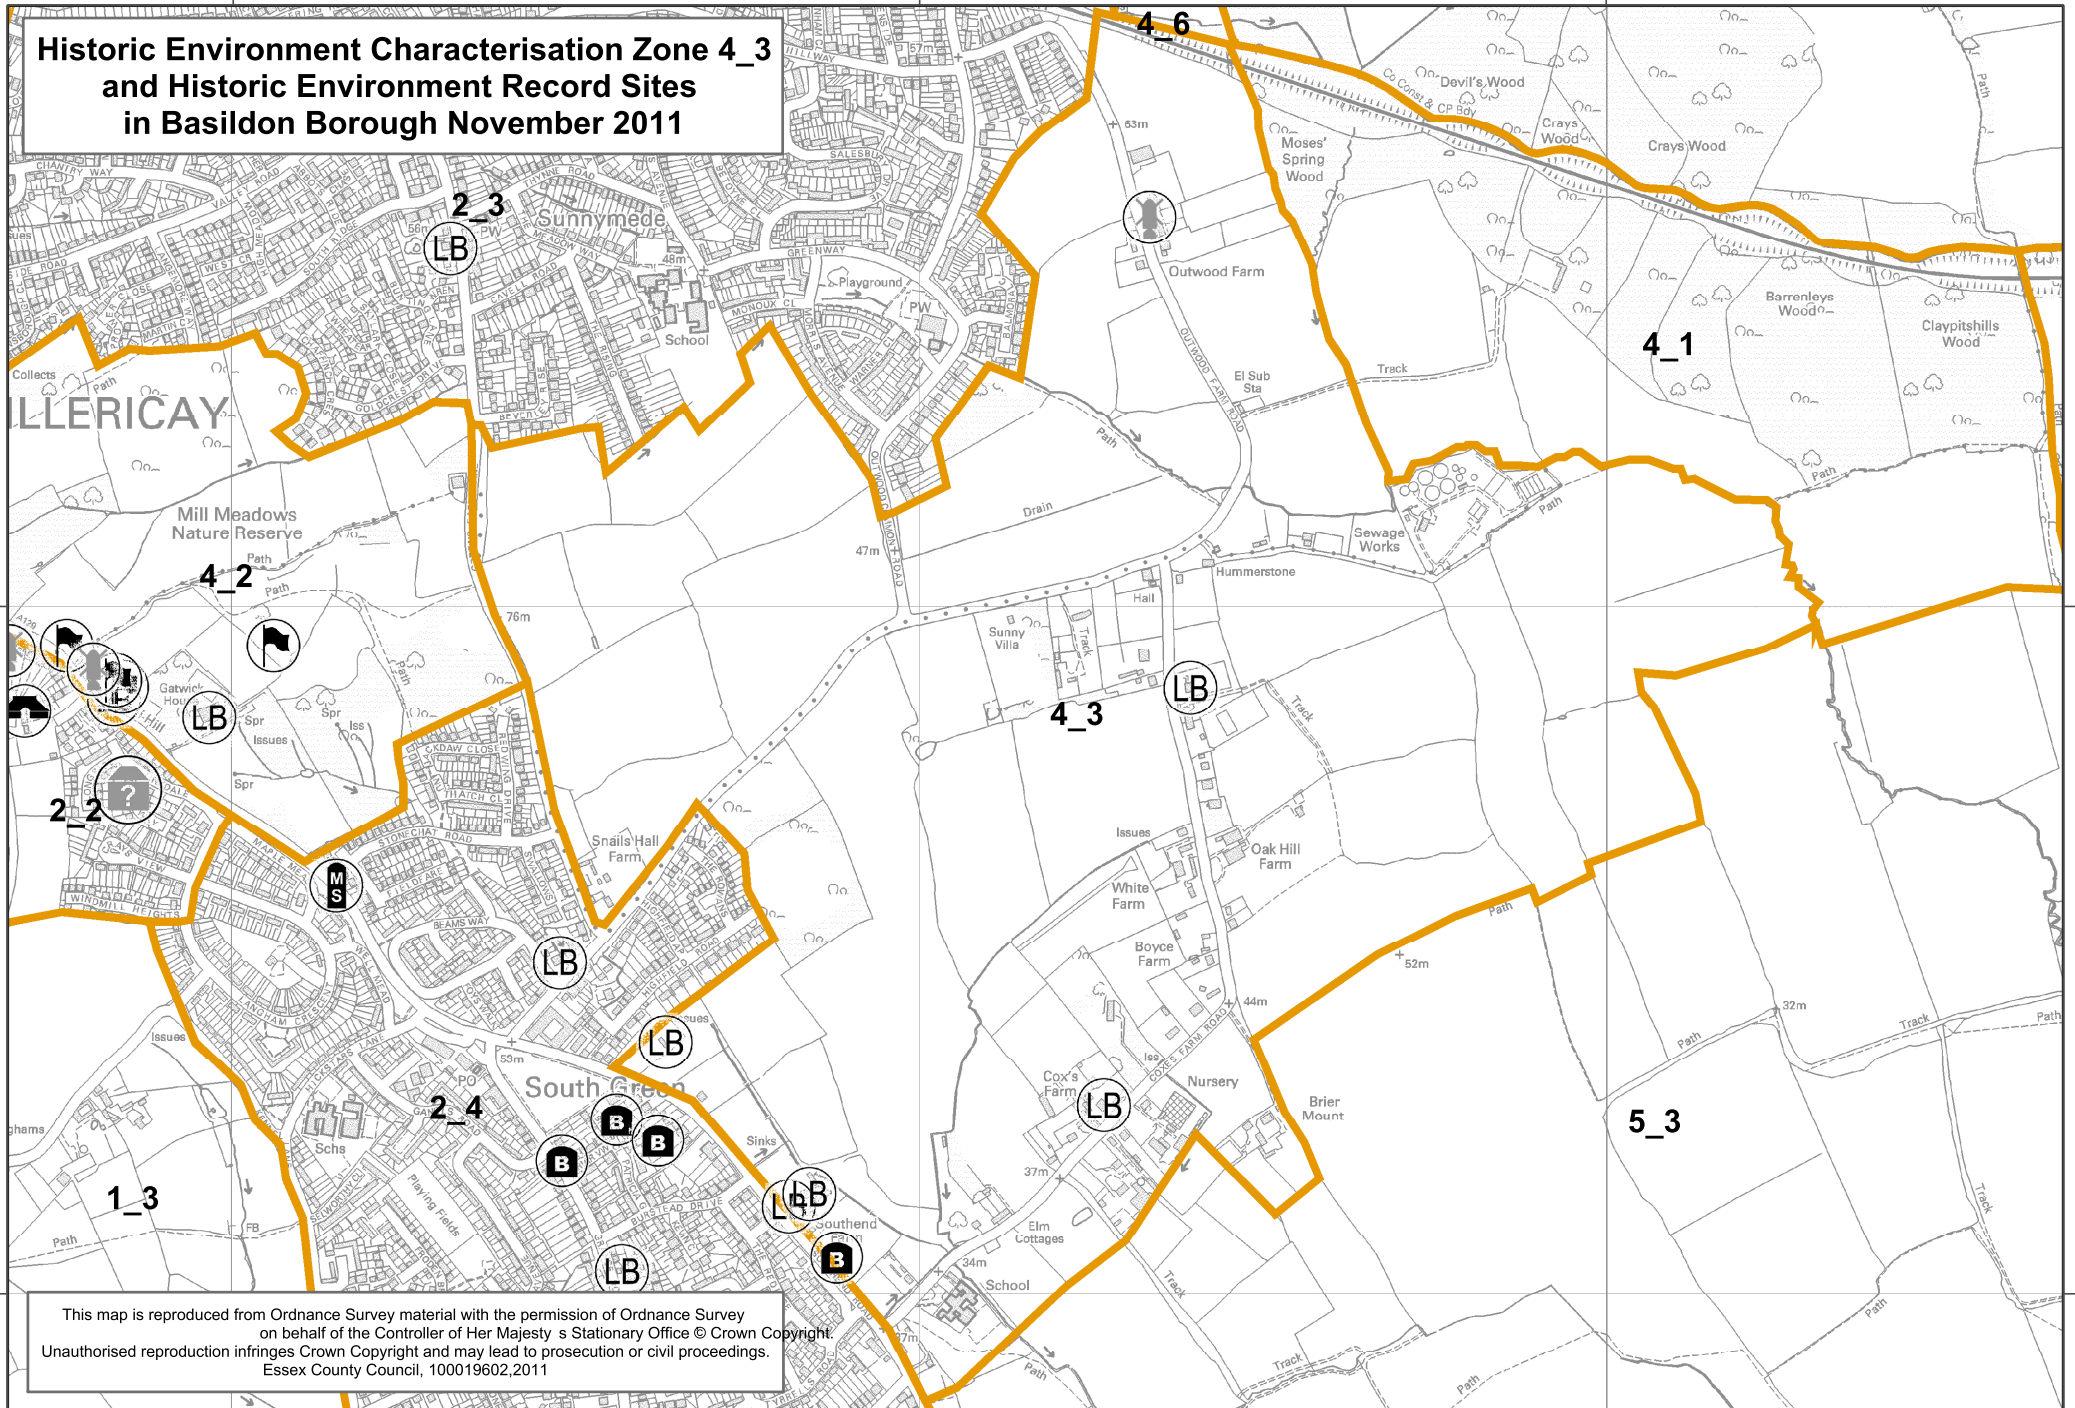

570⁰⁰⁰

4_6

**Historic Environment Characterisation Zone 4_1
and Historic Environment Record Sites
in Basildon Borough November 2011**

194⁰⁰⁰

This map is reproduced from Ordnance Survey material with the permission of Ordnance Survey on behalf of the Controller of Her Majesty's Stationary Office © Crown Copyright. Unauthorised reproduction infringes Crown Copyright and may lead to prosecution or civil proceedings. Essex County Council, 100019602,2011

194⁰⁰⁰

570⁰⁰⁰

568000

**Historic Environment Characterisation Zone 4_2
and Historic Environment Record Sites
in Basildon Borough November 2011**

BILLERICAY

Mill Meadows
Nature Reserve

194000

194000

This map is reproduced from Ordnance Survey material with the permission of Ordnance Survey on behalf of the Controller of Her Majesty's Stationary Office © Crown Copyright. Unauthorised reproduction infringes Crown Copyright and may lead to prosecution or civil proceedings. Essex County Council, 100019602,2011

568000

Historic Environment Characterisation Zone 4_3 and Historic Environment Record Sites in Basildon Borough November 2011

This map is reproduced from Ordnance Survey material with the permission of Ordnance Survey on behalf of the Controller of Her Majesty's Stationary Office © Crown Copyright. Unauthorised reproduction infringes Crown Copyright and may lead to prosecution or civil proceedings. Essex County Council, 100019602, 2011