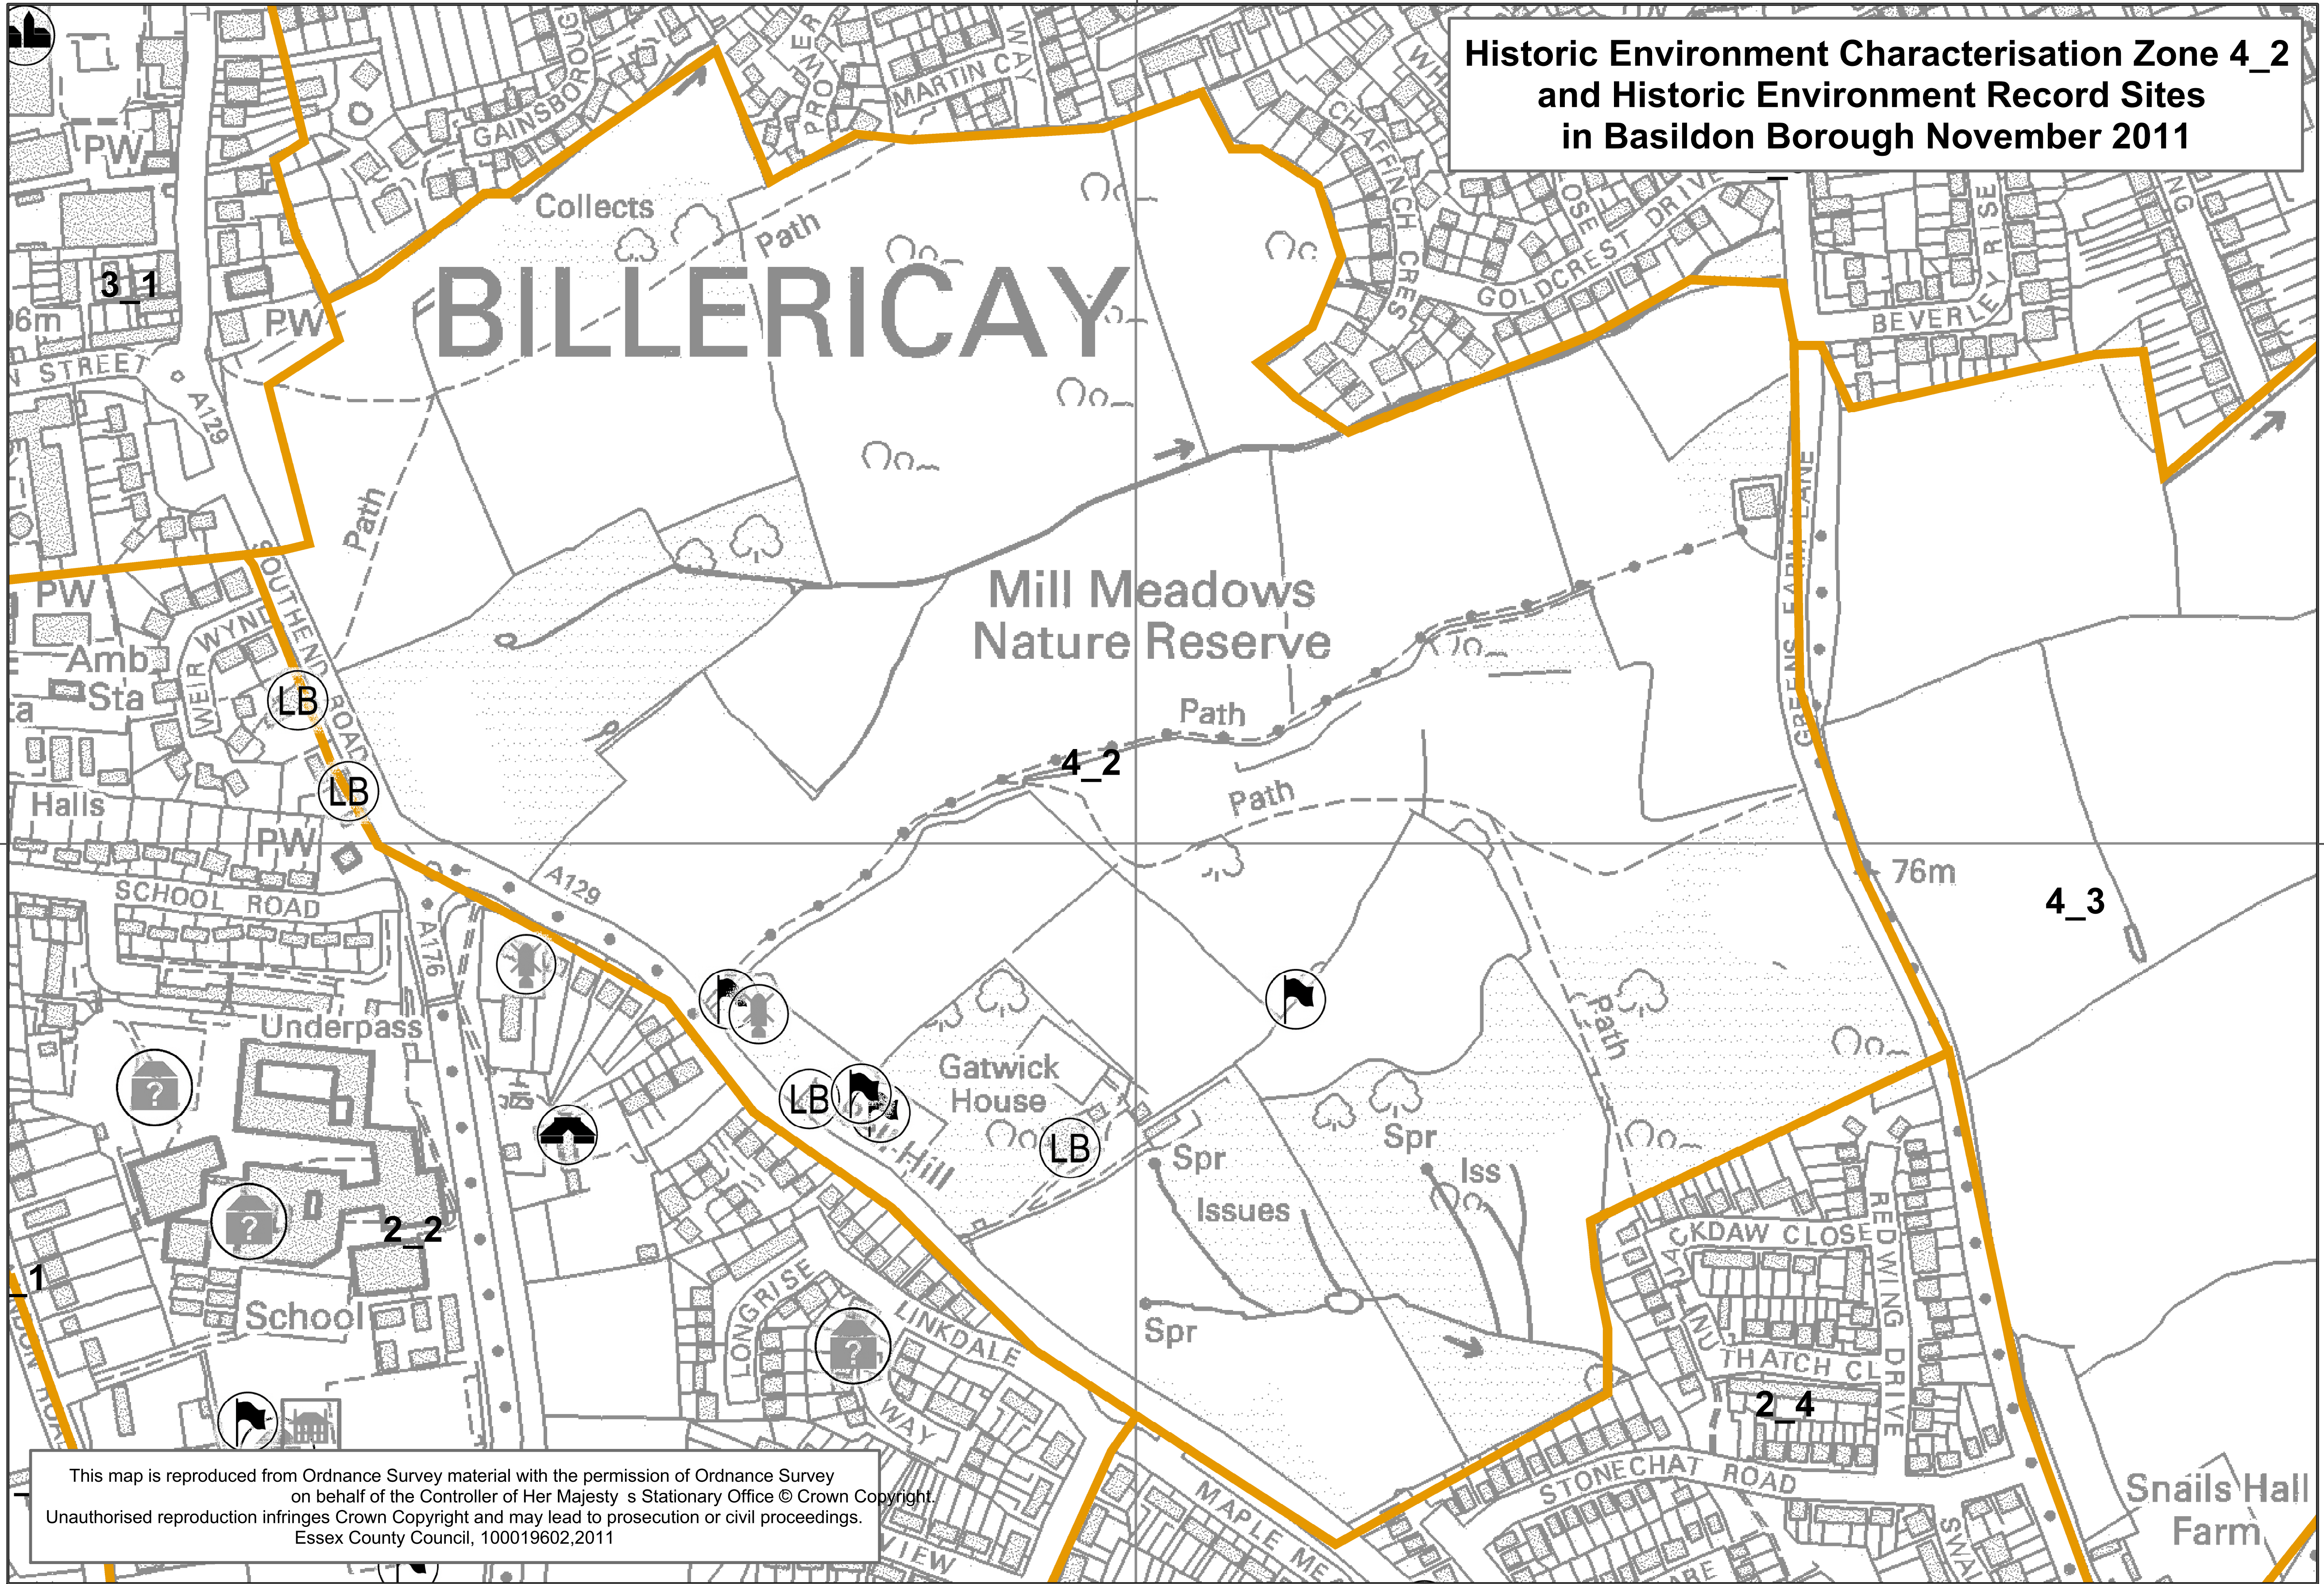

570⁰⁰⁰

4_6

**Historic Environment Characterisation Zone 4_1
and Historic Environment Record Sites
in Basildon Borough November 2011**

194⁰⁰⁰

This map is reproduced from Ordnance Survey material with the permission of Ordnance Survey on behalf of the Controller of Her Majesty's Stationary Office © Crown Copyright. Unauthorised reproduction infringes Crown Copyright and may lead to prosecution or civil proceedings. Essex County Council, 100019602,2011

194⁰⁰⁰

570⁰⁰⁰

568000

**Historic Environment Characterisation Zone 4_2
and Historic Environment Record Sites
in Basildon Borough November 2011**

BILLERICAY

Mill Meadows
Nature Reserve

194000

194000

This map is reproduced from Ordnance Survey material with the permission of Ordnance Survey on behalf of the Controller of Her Majesty's Stationary Office © Crown Copyright. Unauthorised reproduction infringes Crown Copyright and may lead to prosecution or civil proceedings. Essex County Council, 100019602,2011

568000

Historic Environment Characterisation Zone 4_3 and Historic Environment Record Sites in Basildon Borough November 2011

This map is reproduced from Ordnance Survey material with the permission of Ordnance Survey on behalf of the Controller of Her Majesty's Stationary Office © Crown Copyright. Unauthorised reproduction infringes Crown Copyright and may lead to prosecution or civil proceedings. Essex County Council, 100019602, 2011