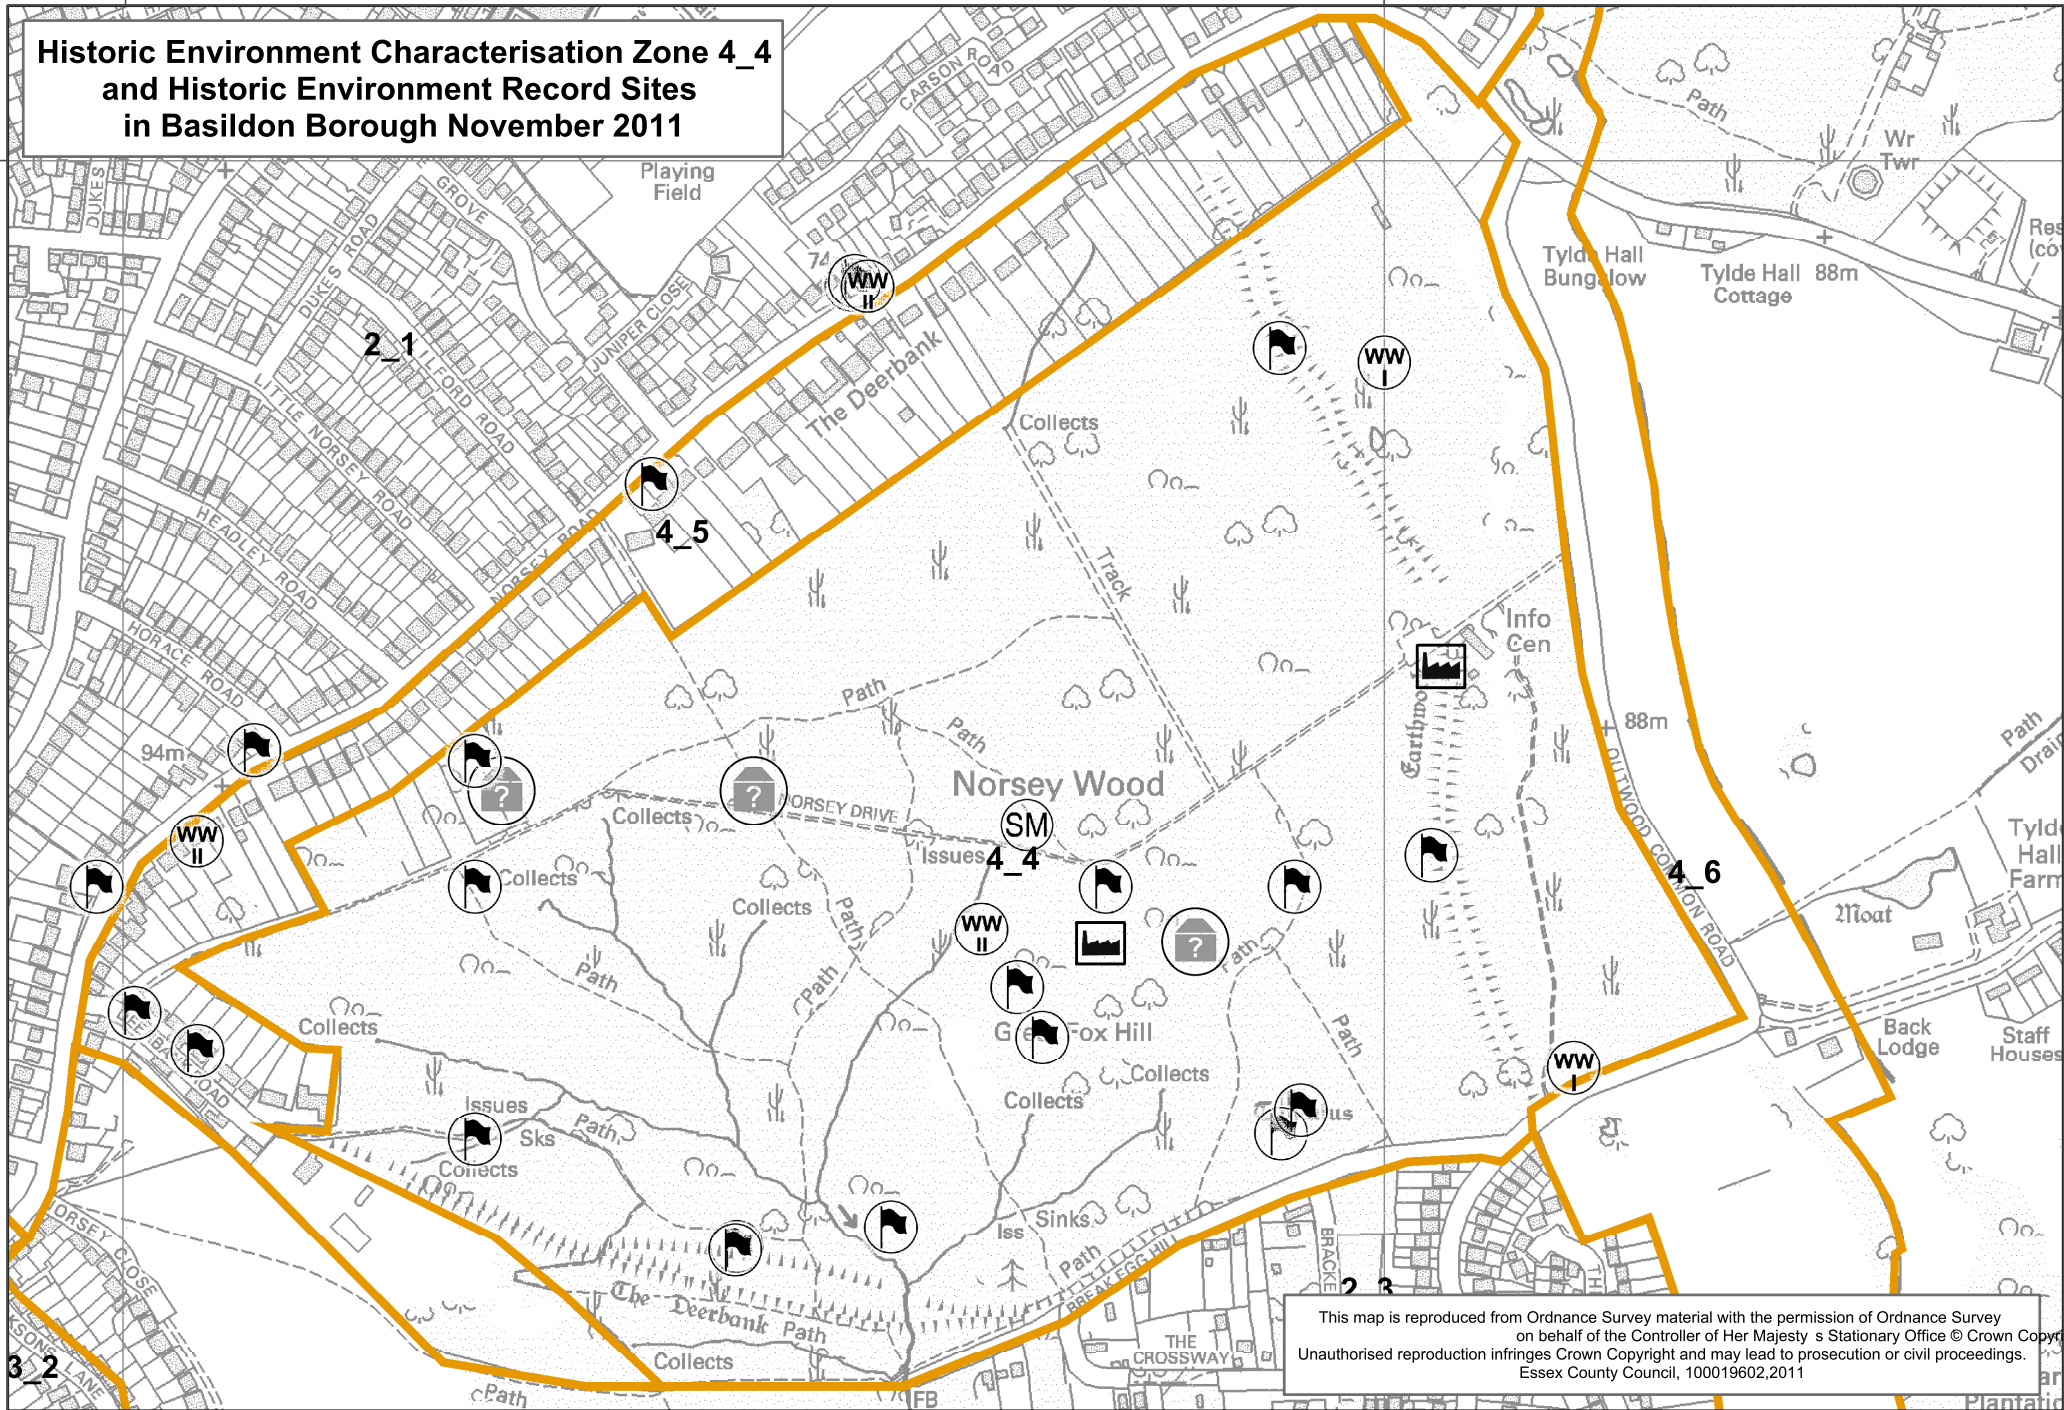

**Historic Environment Characterisation Zone 4_4
and Historic Environment Record Sites
in Basildon Borough November 2011**

This map is reproduced from Ordnance Survey material with the permission of Ordnance Survey on behalf of the Controller of Her Majesty's Stationary Office © Crown Copyright. Unauthorised reproduction infringes Crown Copyright and may lead to prosecution or civil proceedings. Essex County Council, 100019602.2011