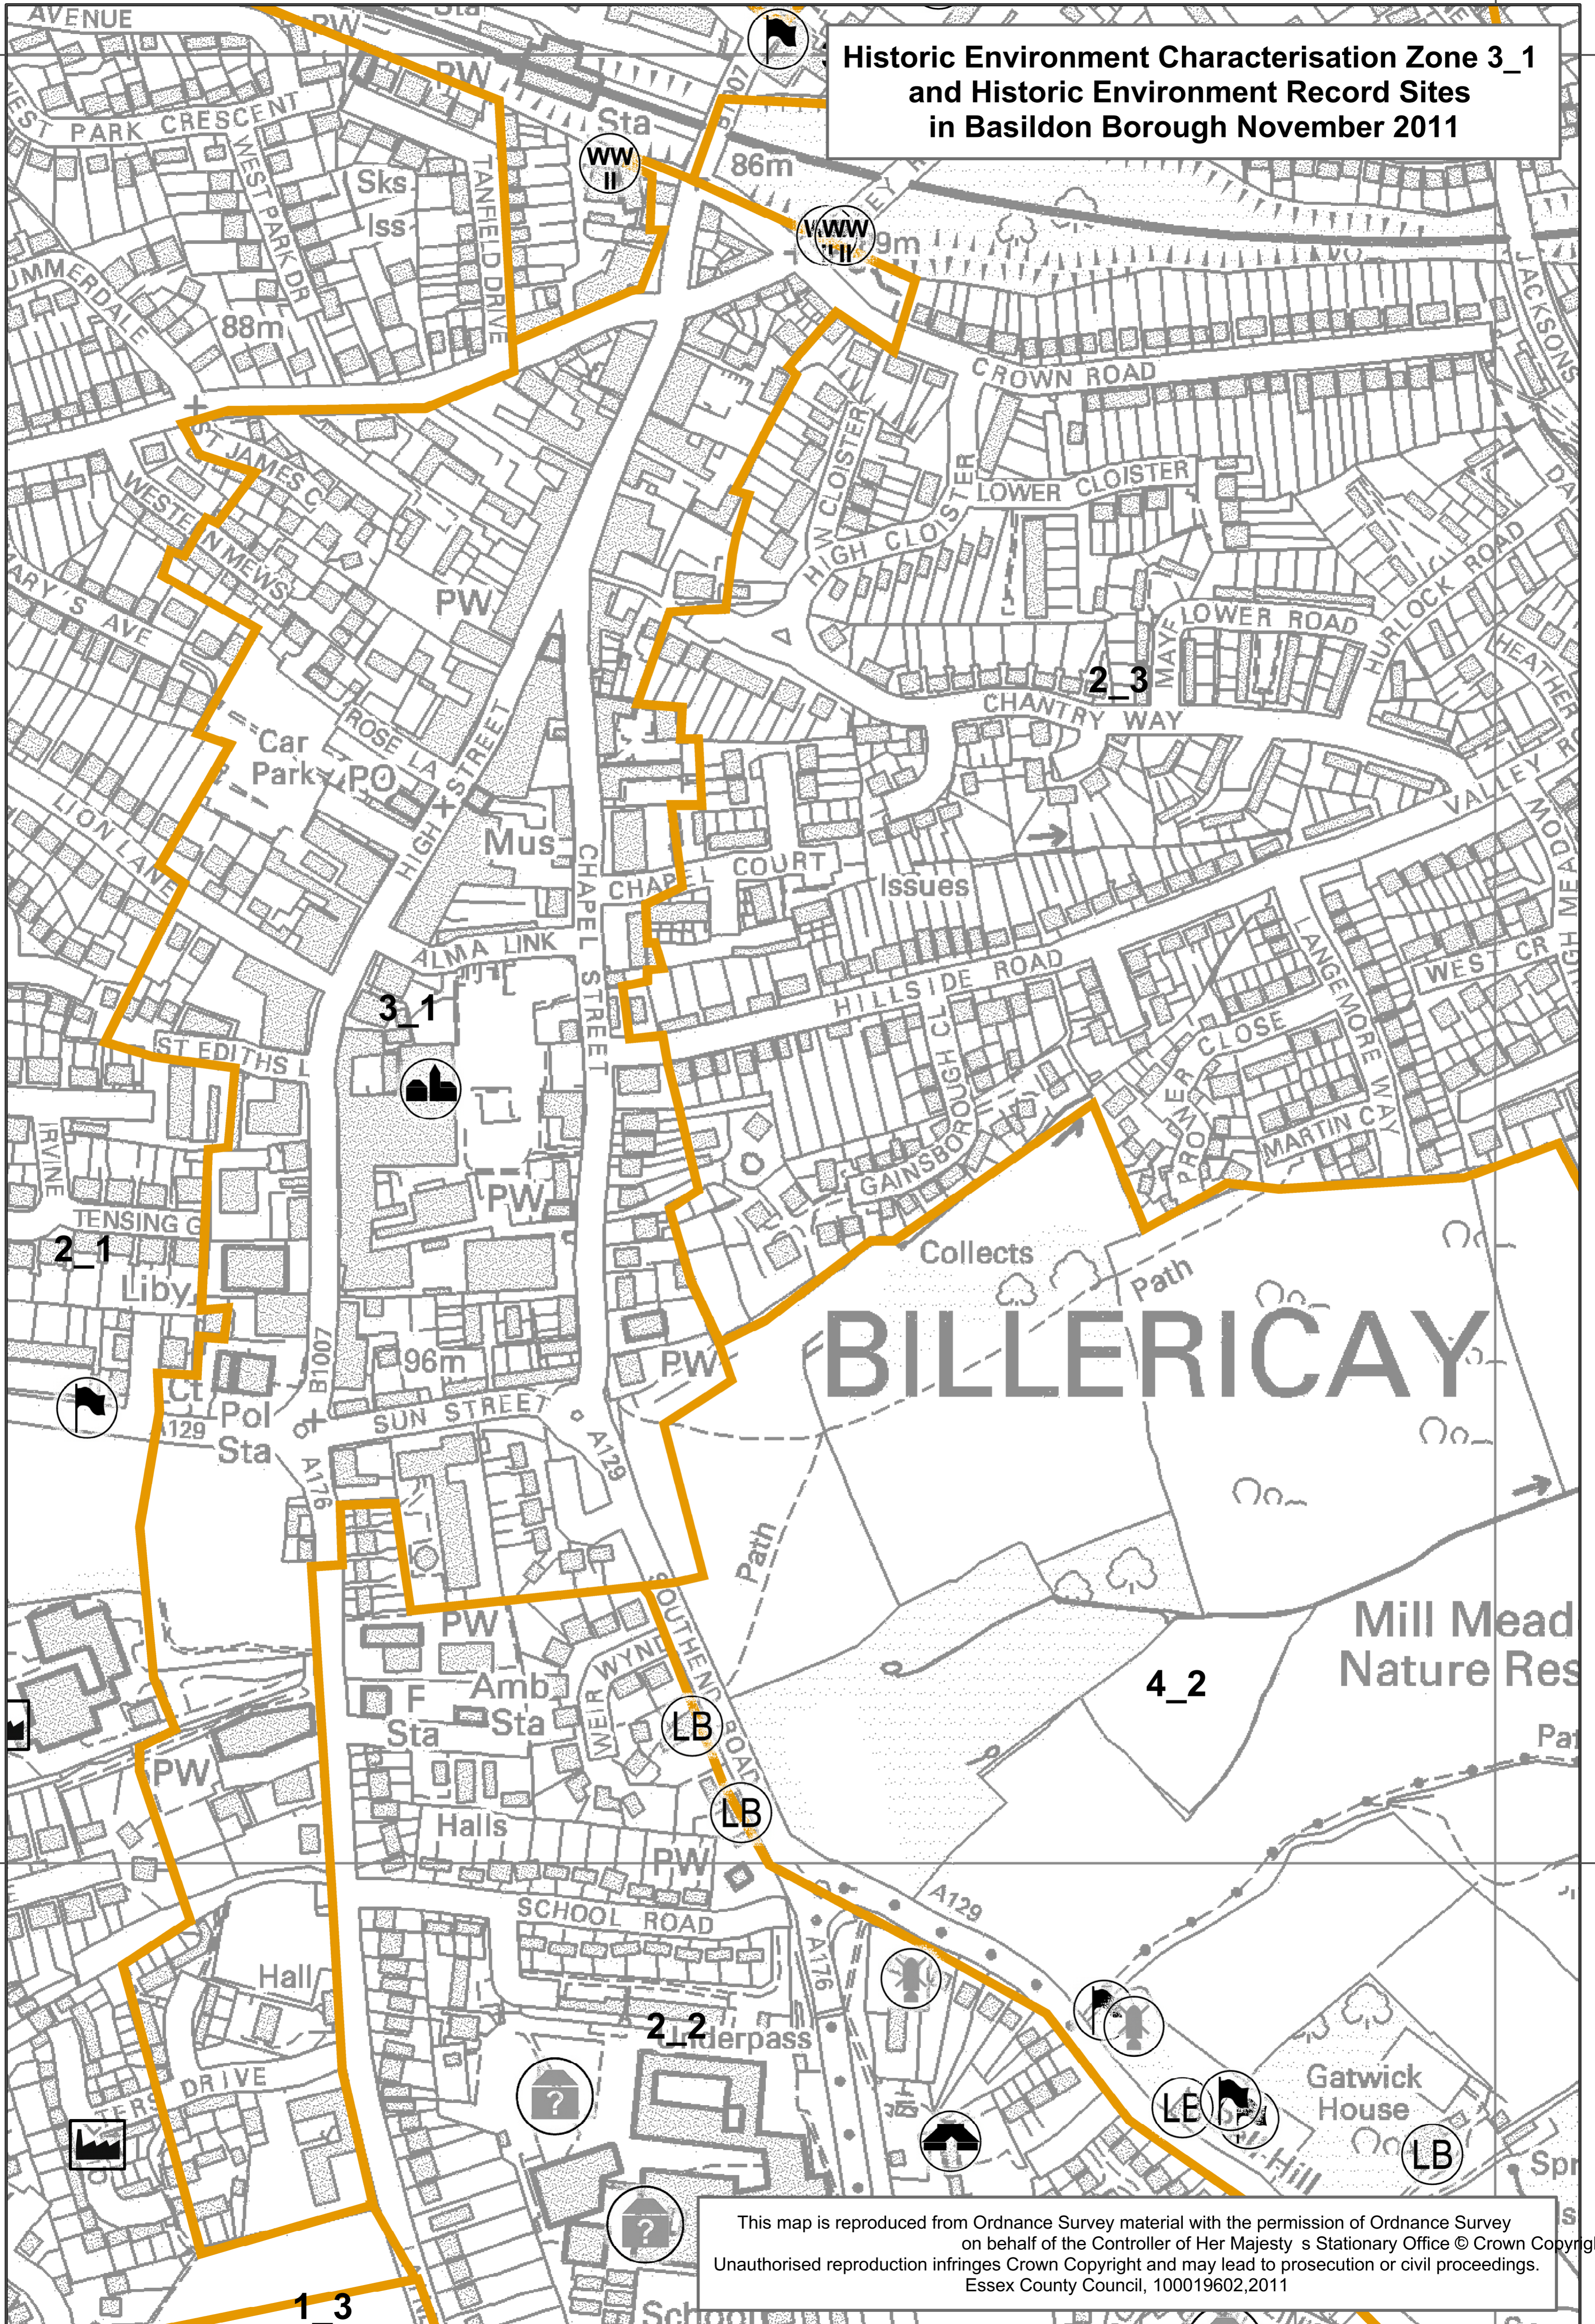

**Historic Environment Characterisation Zone 3_1
and Historic Environment Record Sites
in Basildon Borough November 2011**

This map is reproduced from Ordnance Survey material with the permission of Ordnance Survey on behalf of the Controller of Her Majesty's Stationary Office © Crown Copyright. Unauthorised reproduction infringes Crown Copyright and may lead to prosecution or civil proceedings. Essex County Council, 100019602,2011

**Historic Environment Characterisation Zone 3_2
and Historic Environment Record Sites
in Basildon Borough November 2011**

This map is reproduced from Ordnance Survey material with the permission of Ordnance Survey on behalf of the Controller of Her Majesty's Stationary Office © Crown Copyright. Unauthorised reproduction infringes Crown Copyright and may lead to prosecution or civil proceedings. Essex County Council, 100019602,2011