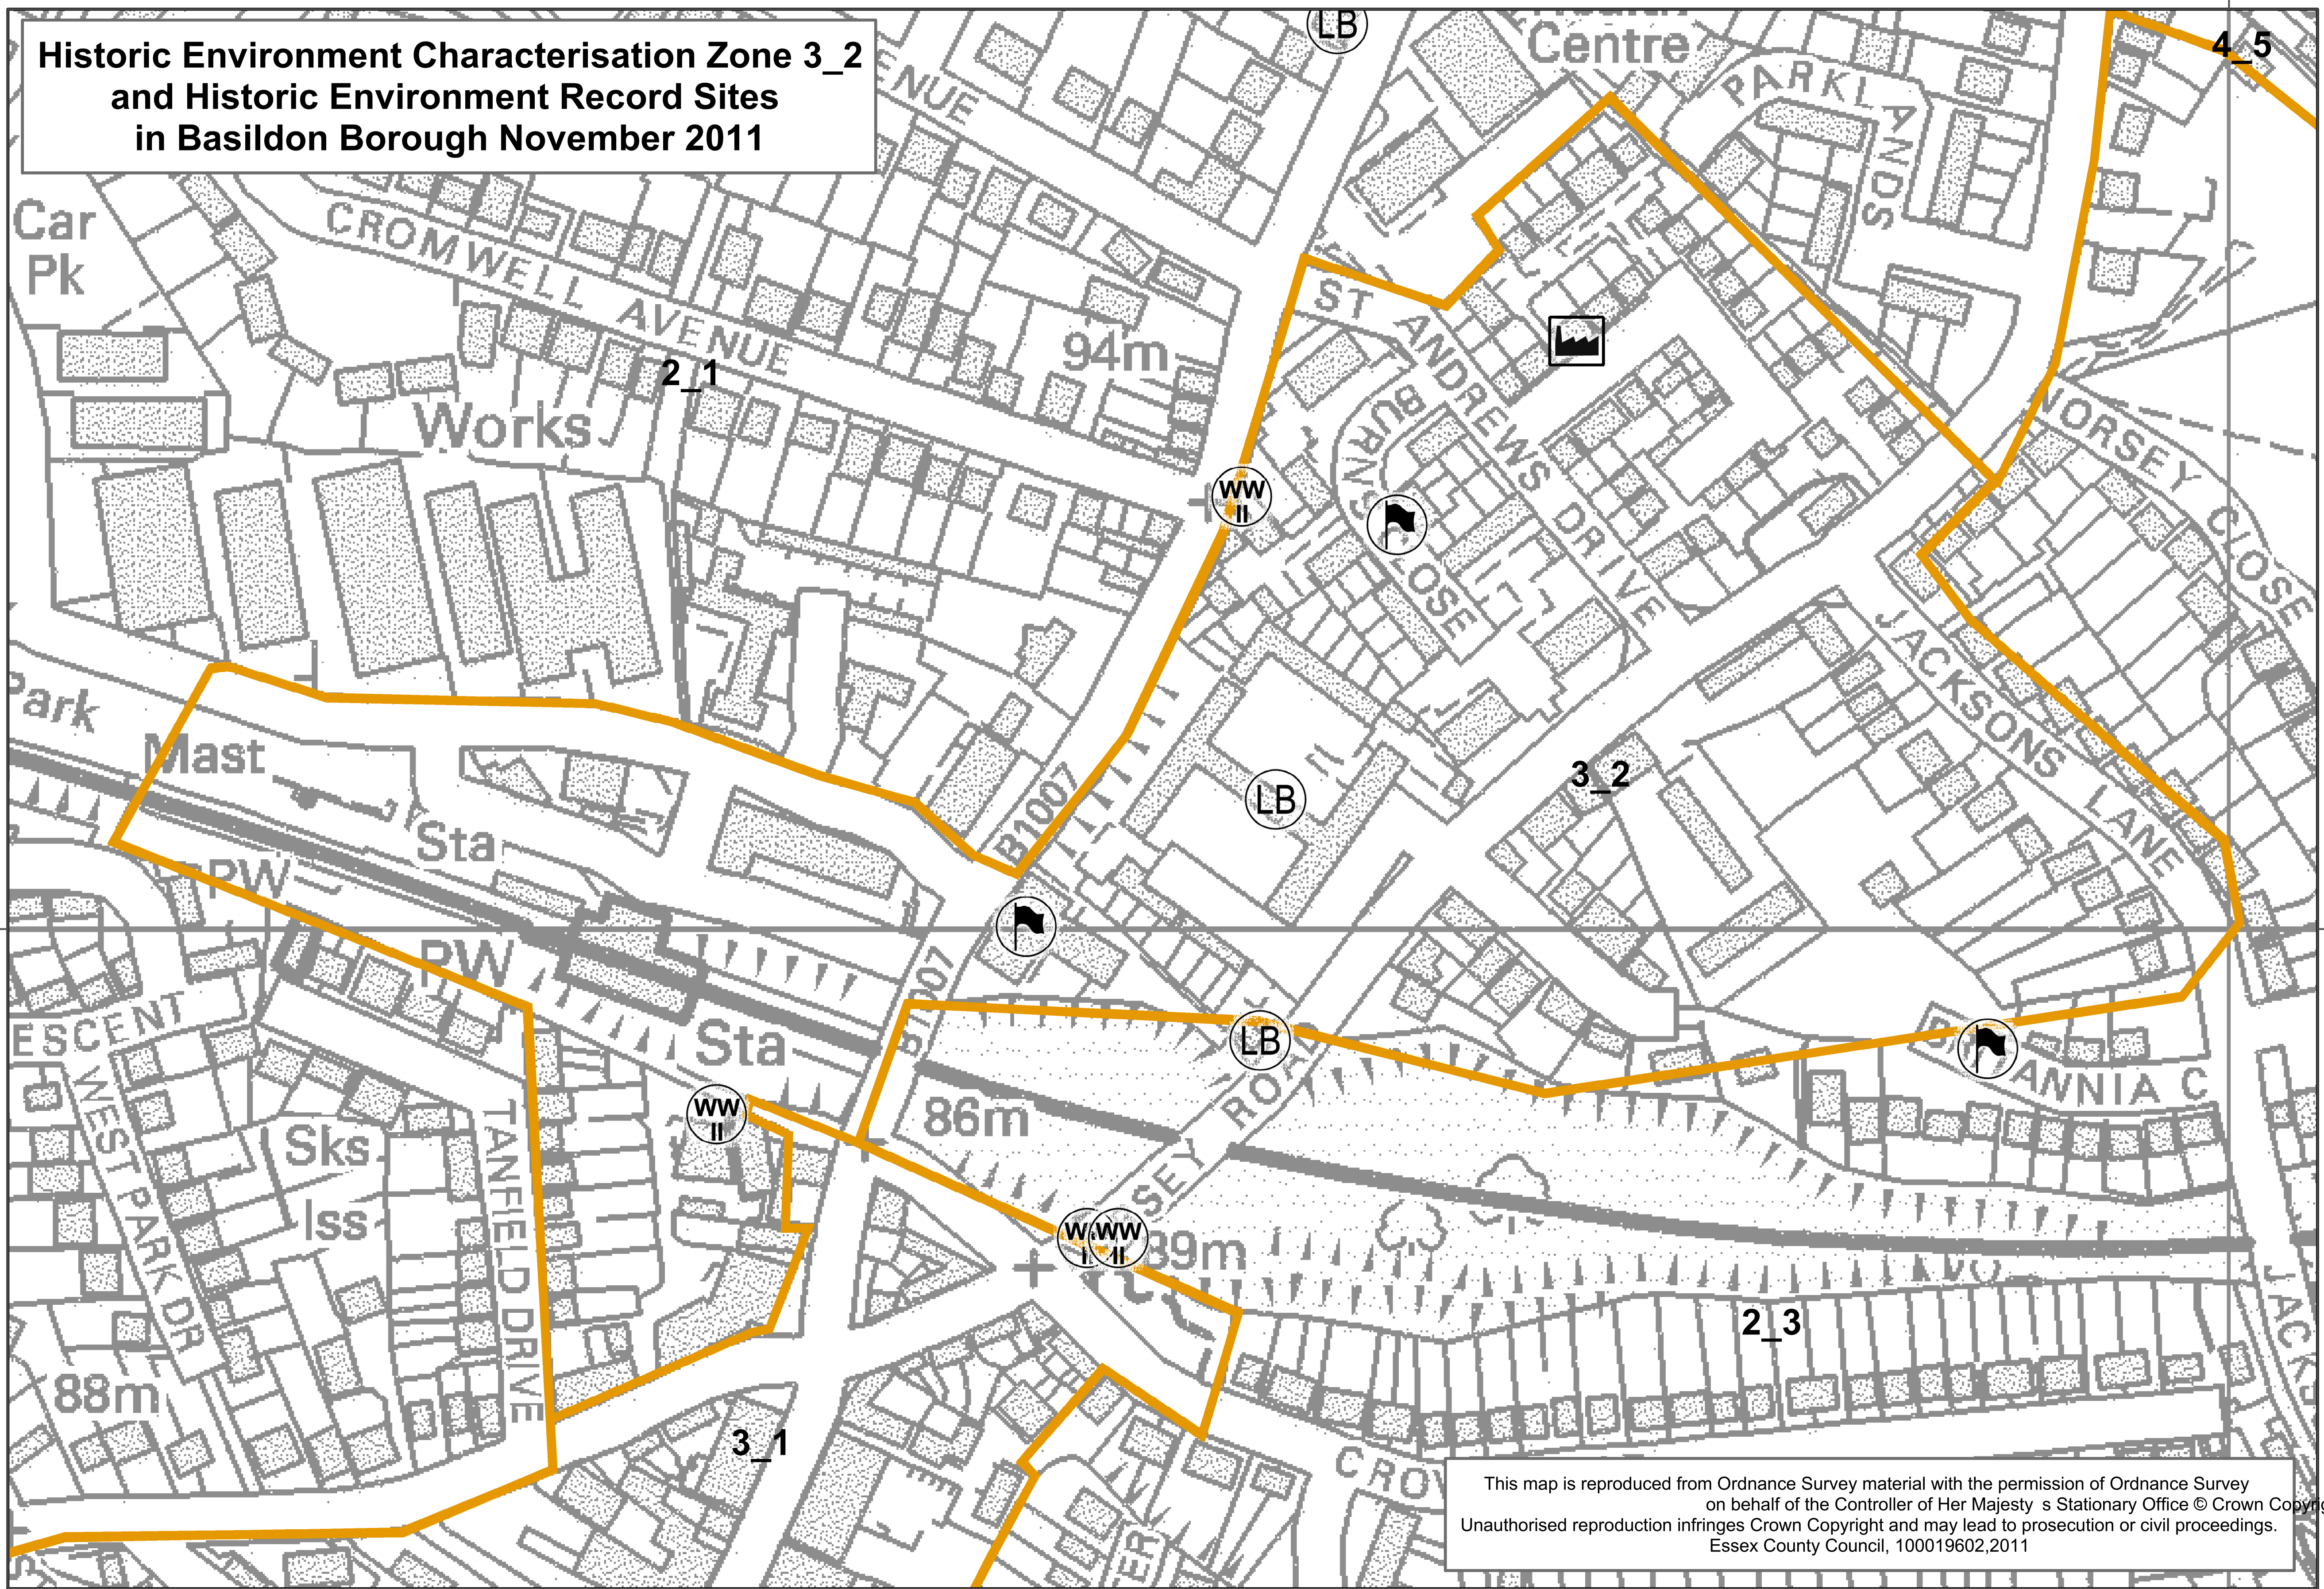

**Historic Environment Characterisation Zone 3_1
and Historic Environment Record Sites
in Basildon Borough November 2011**

This map is reproduced from Ordnance Survey material with the permission of Ordnance Survey on behalf of the Controller of Her Majesty's Stationary Office © Crown Copyright. Unauthorised reproduction infringes Crown Copyright and may lead to prosecution or civil proceedings. Essex County Council, 100019602,2011

**Historic Environment Characterisation Zone 3_2
and Historic Environment Record Sites
in Basildon Borough November 2011**

This map is reproduced from Ordnance Survey material with the permission of Ordnance Survey on behalf of the Controller of Her Majesty's Stationary Office © Crown Copyright. Unauthorised reproduction infringes Crown Copyright and may lead to prosecution or civil proceedings. Essex County Council, 100019602,2011