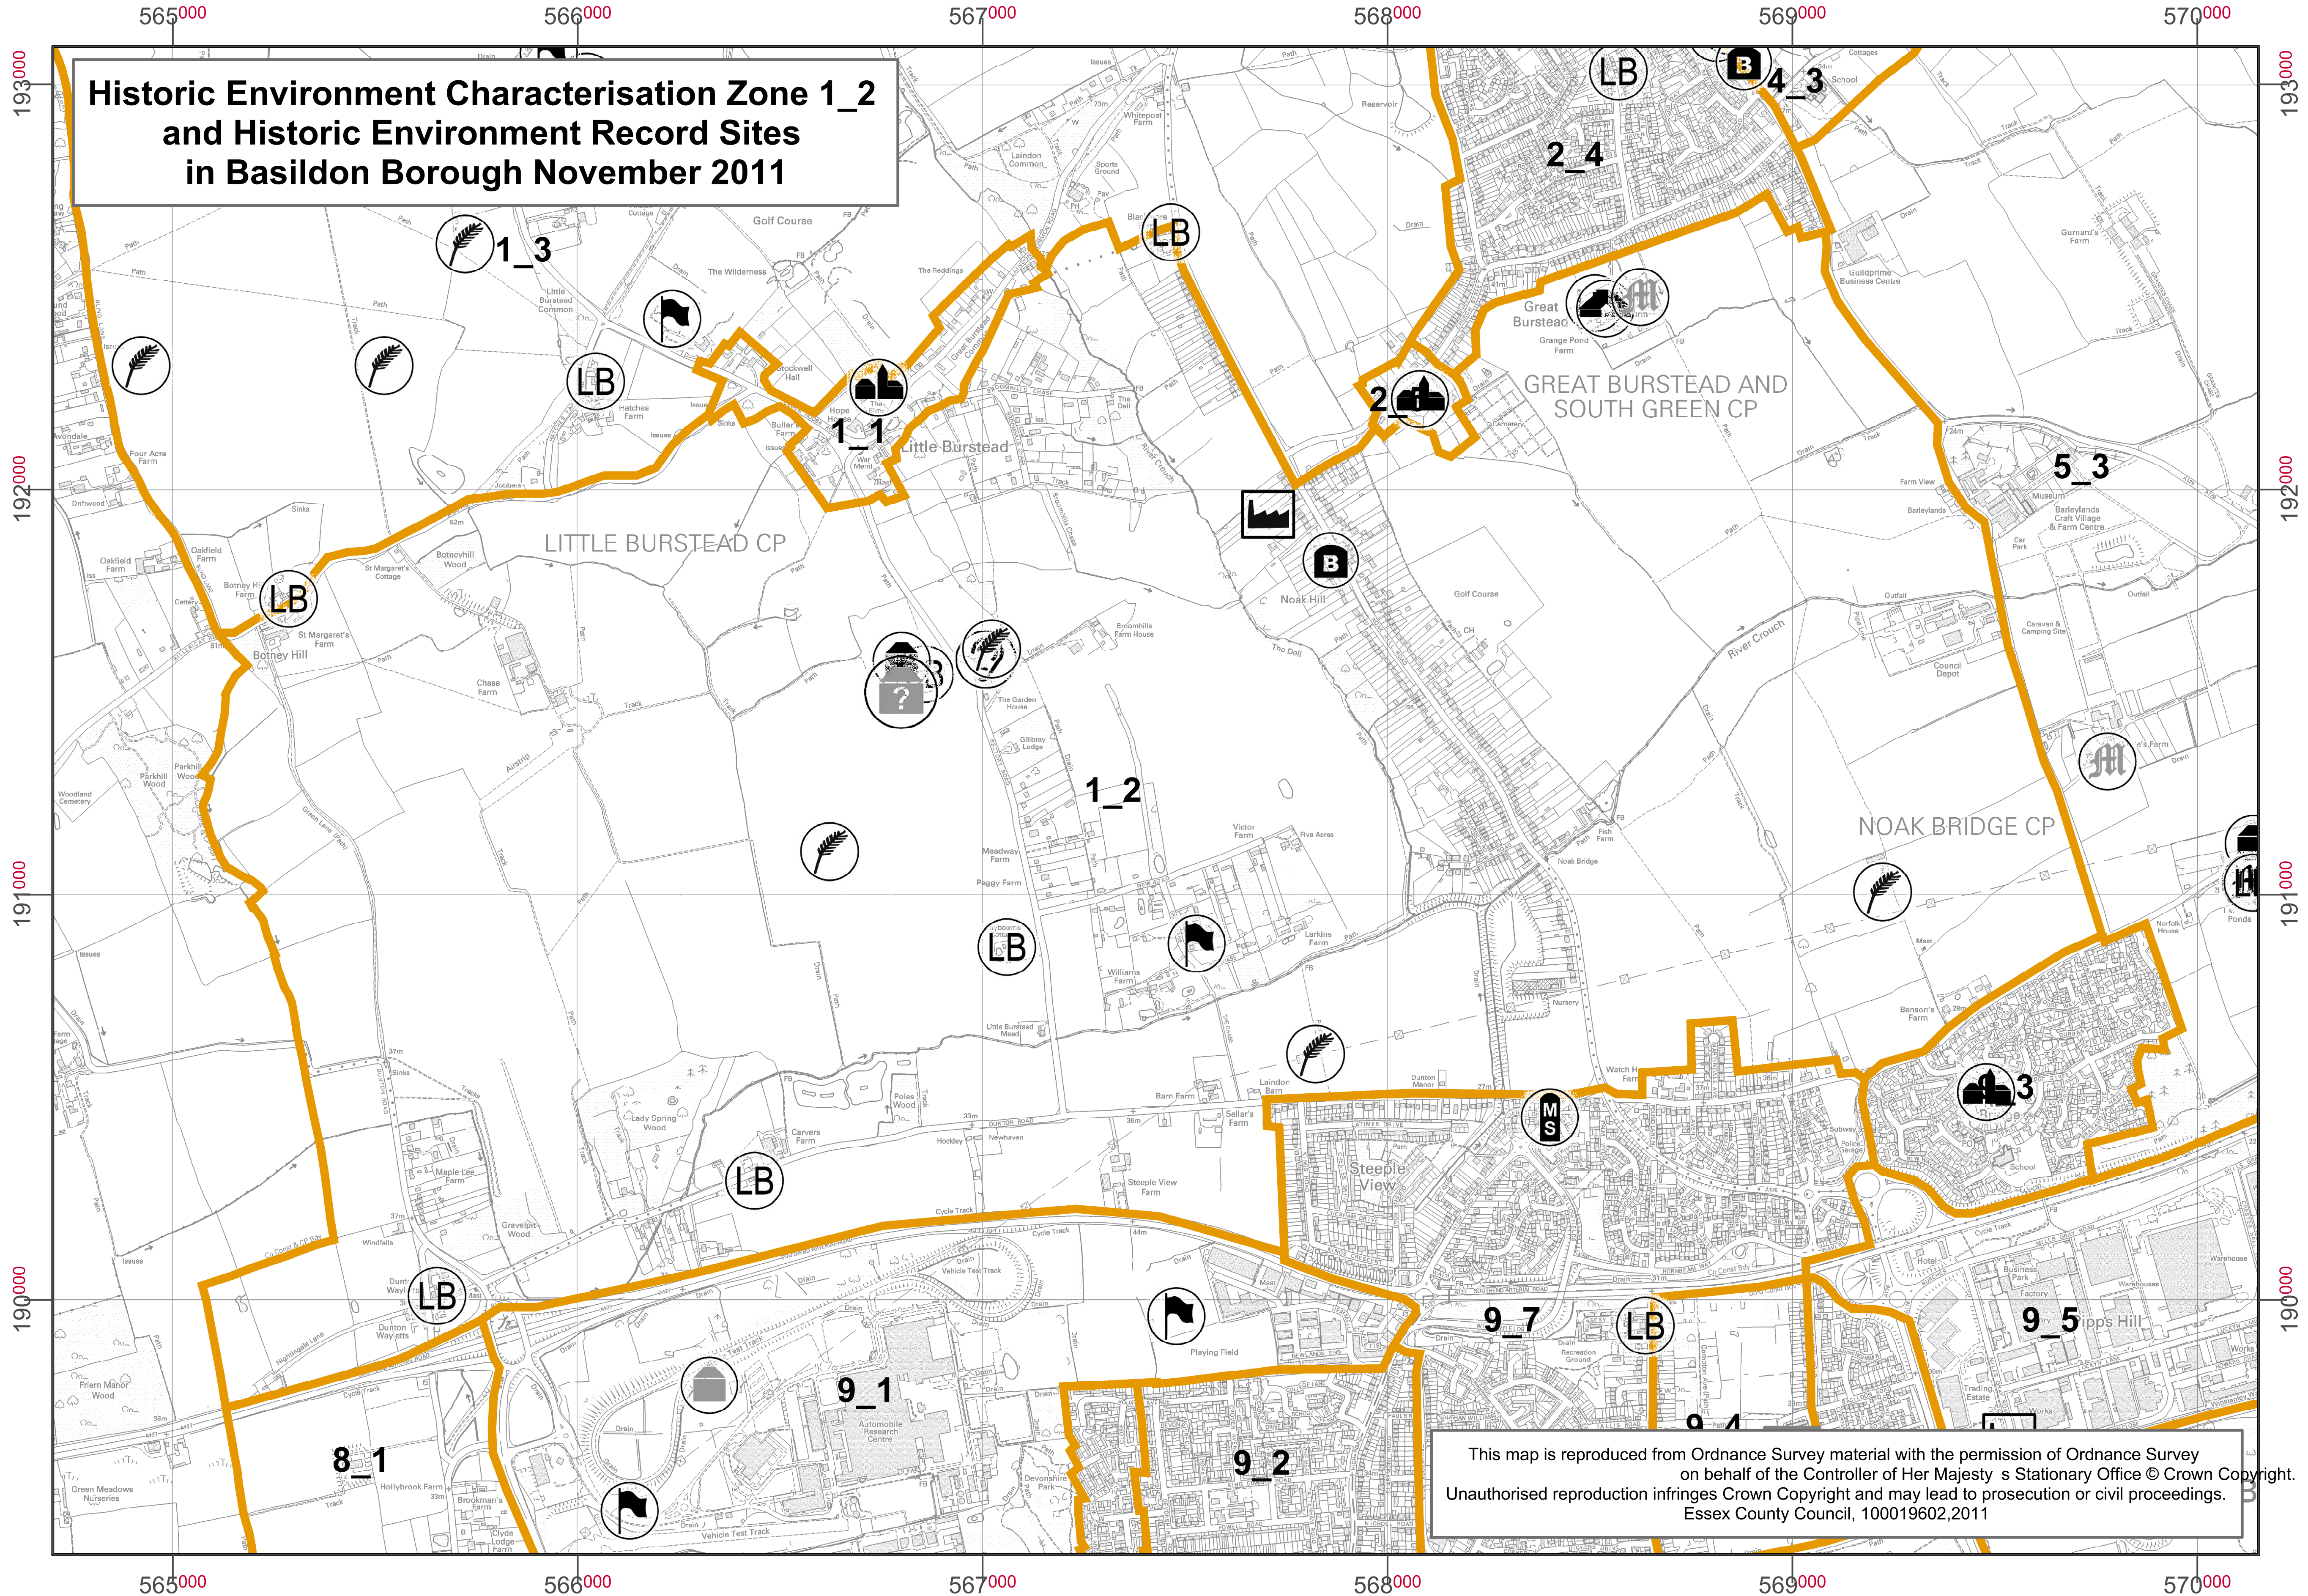

**Historic Environment Characterisation Zone 1\_1  
and Historic Environment Record Sites  
in Basildon Borough November 2011**

This map is reproduced from Ordnance Survey material with the permission of Ordnance Survey on behalf of the Controller of Her Majesty's Stationary Office © Crown Copyright. Unauthorised reproduction infringes Crown Copyright and may lead to prosecution or civil proceedings. Essex County Council, 100019602,2011

# Historic Environment Characterisation Zone 1\_2 and Historic Environment Record Sites in Basildon Borough November 2011

This map is reproduced from Ordnance Survey material with the permission of Ordnance Survey on behalf of the Controller of Her Majesty's Stationary Office © Crown Copyright. Unauthorised reproduction infringes Crown Copyright and may lead to prosecution or civil proceedings. Essex County Council, 100019602,2011

565000

566000

567000

568000

**Historic Environment Characterisation Zone 1\_3  
and Historic Environment Record Sites  
in Basildon Borough November 2011**

197000

196000

195000

192000

This map is reproduced from Ordnance Survey material with the permission of Ordnance Survey on behalf of the Controller of Her Majesty's Stationary Office © Crown Copyright. Unauthorised reproduction infringes Crown Copyright and may lead to prosecution or civil proceedings. Essex County Council, 100019602,2011