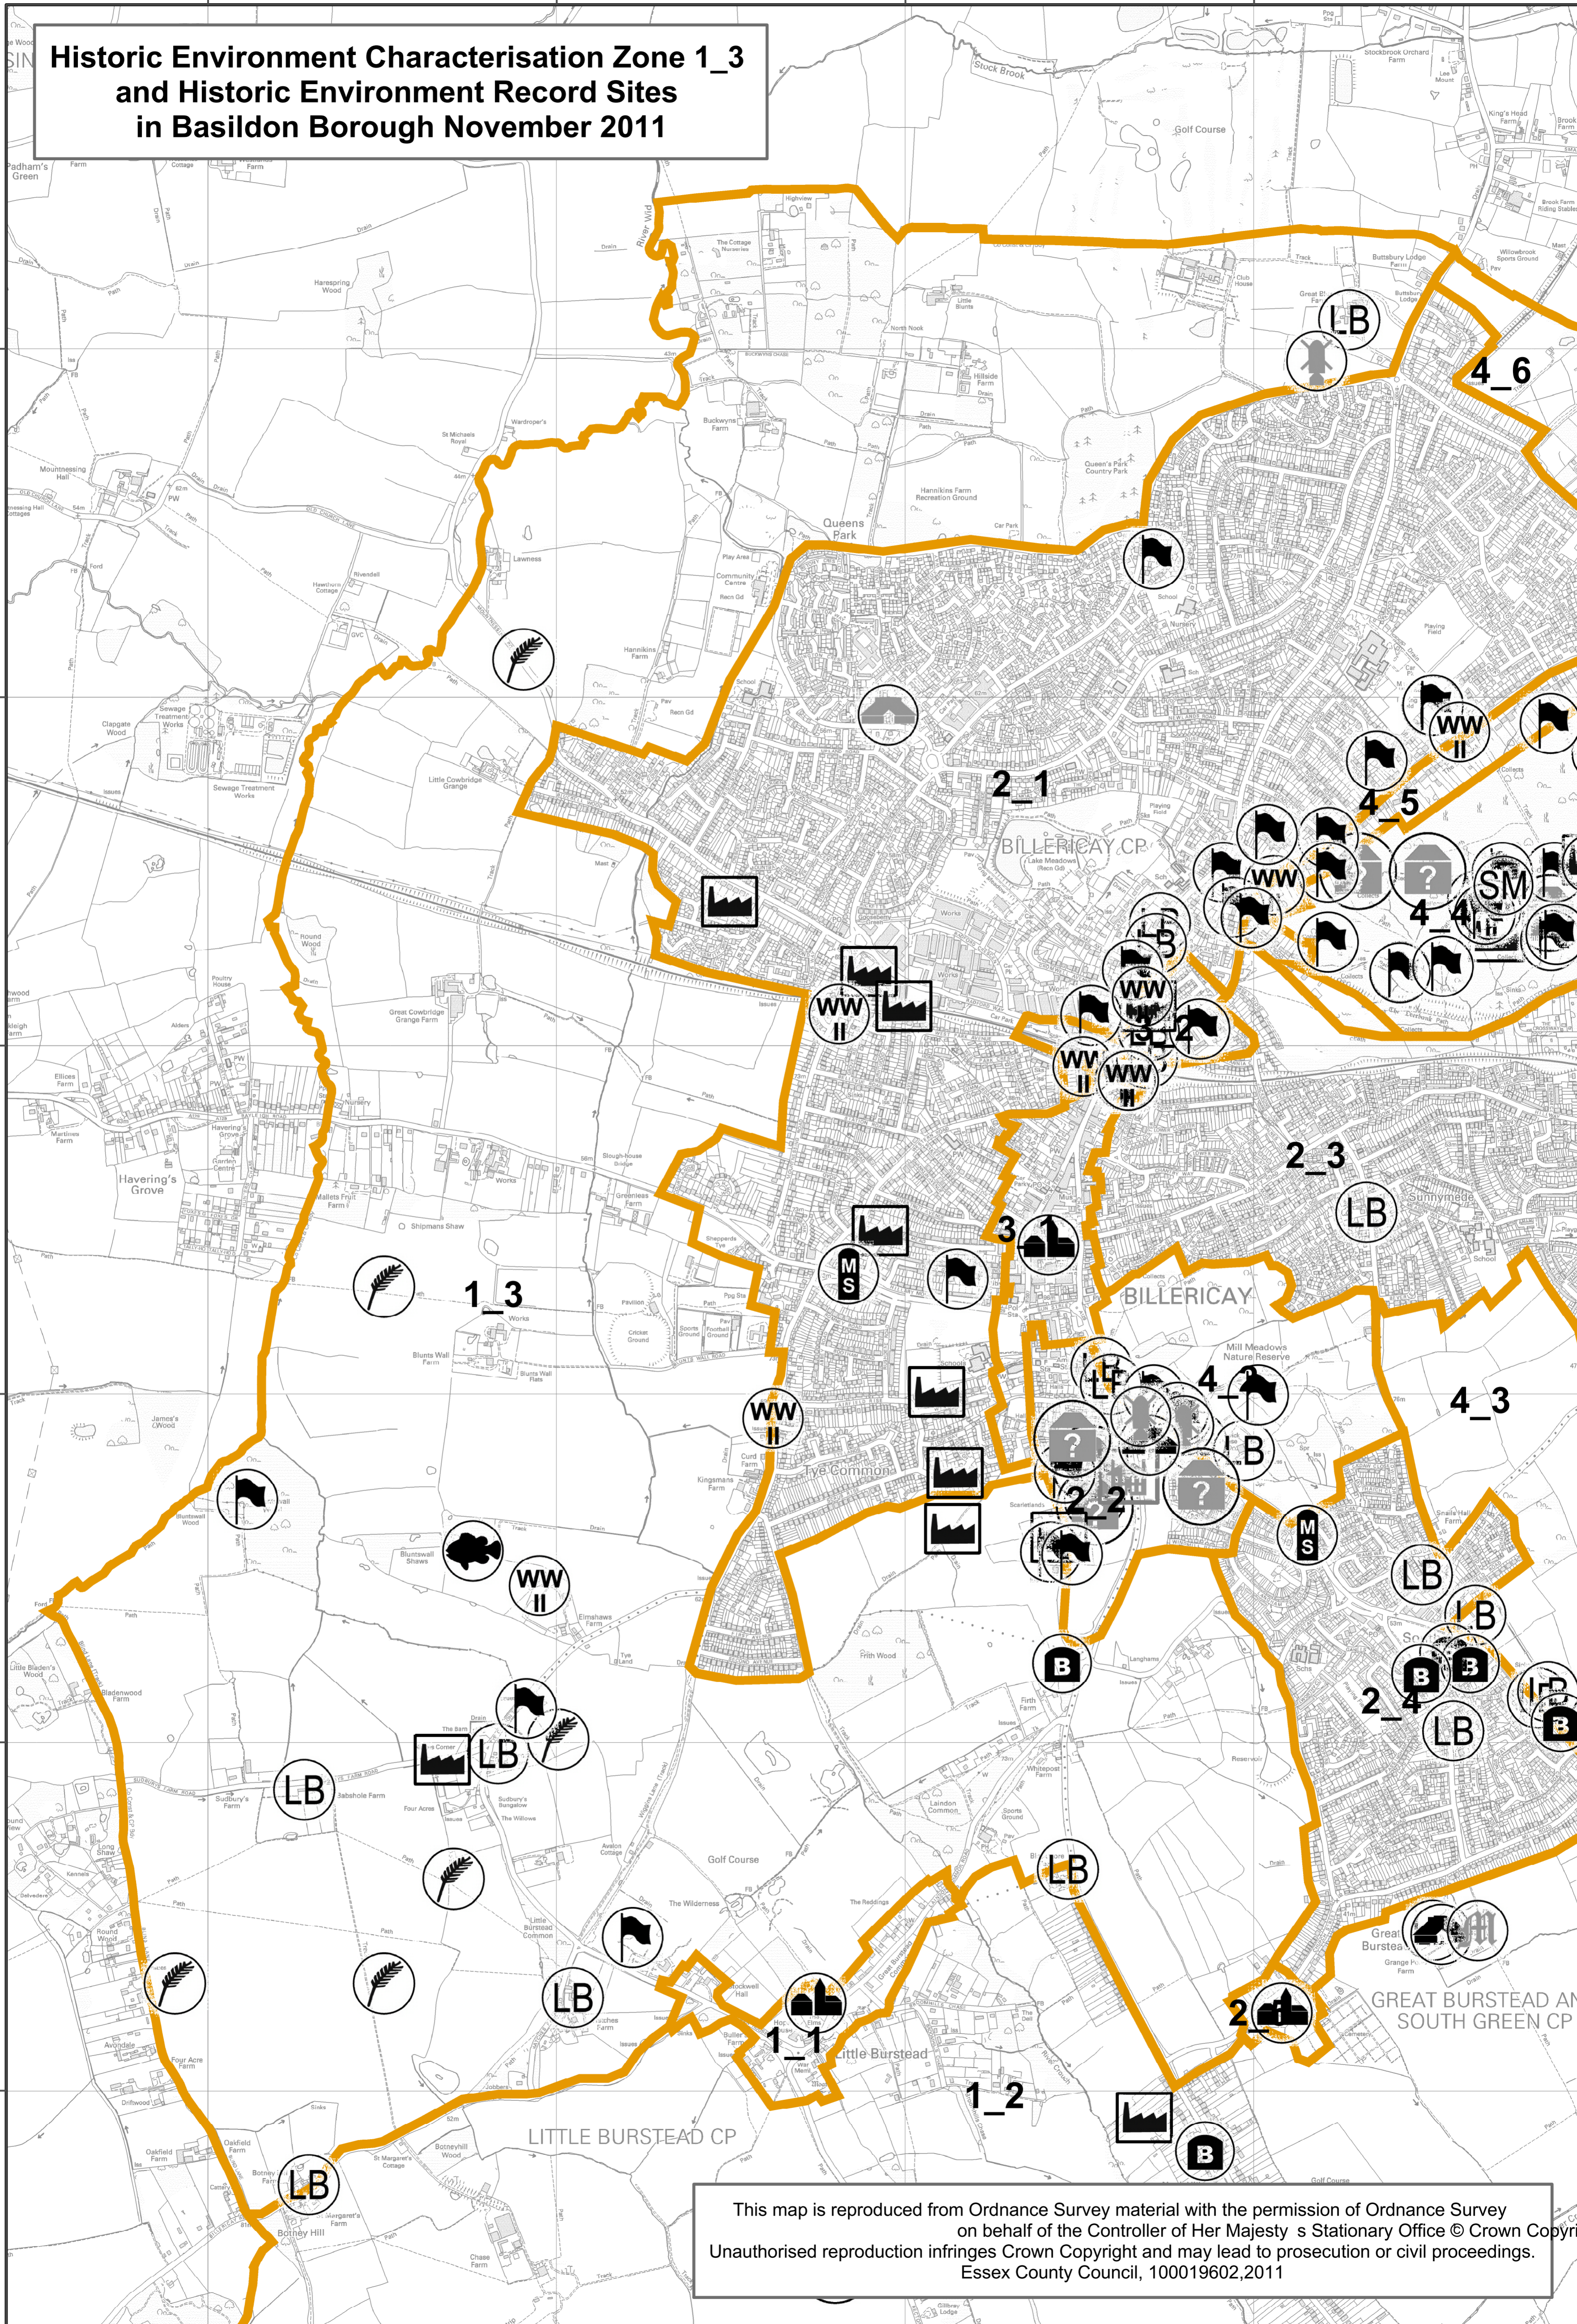

**Historic Environment Characterisation Zone 1\_1  
and Historic Environment Record Sites  
in Basildon Borough November 2011**

This map is reproduced from Ordnance Survey material with the permission of Ordnance Survey on behalf of the Controller of Her Majesty's Stationary Office © Crown Copyright. Unauthorised reproduction infringes Crown Copyright and may lead to prosecution or civil proceedings. Essex County Council, 100019602,2011

# Historic Environment Characterisation Zone 1\_2 and Historic Environment Record Sites in Basildon Borough November 2011

This map is reproduced from Ordnance Survey material with the permission of Ordnance Survey on behalf of the Controller of Her Majesty's Stationary Office © Crown Copyright. Unauthorised reproduction infringes Crown Copyright and may lead to prosecution or civil proceedings. Essex County Council, 100019602,2011

565000

566000

567000

568000

**Historic Environment Characterisation Zone 1\_3  
and Historic Environment Record Sites  
in Basildon Borough November 2011**

197000

196000

195000

192000

This map is reproduced from Ordnance Survey material with the permission of Ordnance Survey on behalf of the Controller of Her Majesty's Stationary Office © Crown Copyright. Unauthorised reproduction infringes Crown Copyright and may lead to prosecution or civil proceedings. Essex County Council, 100019602,2011