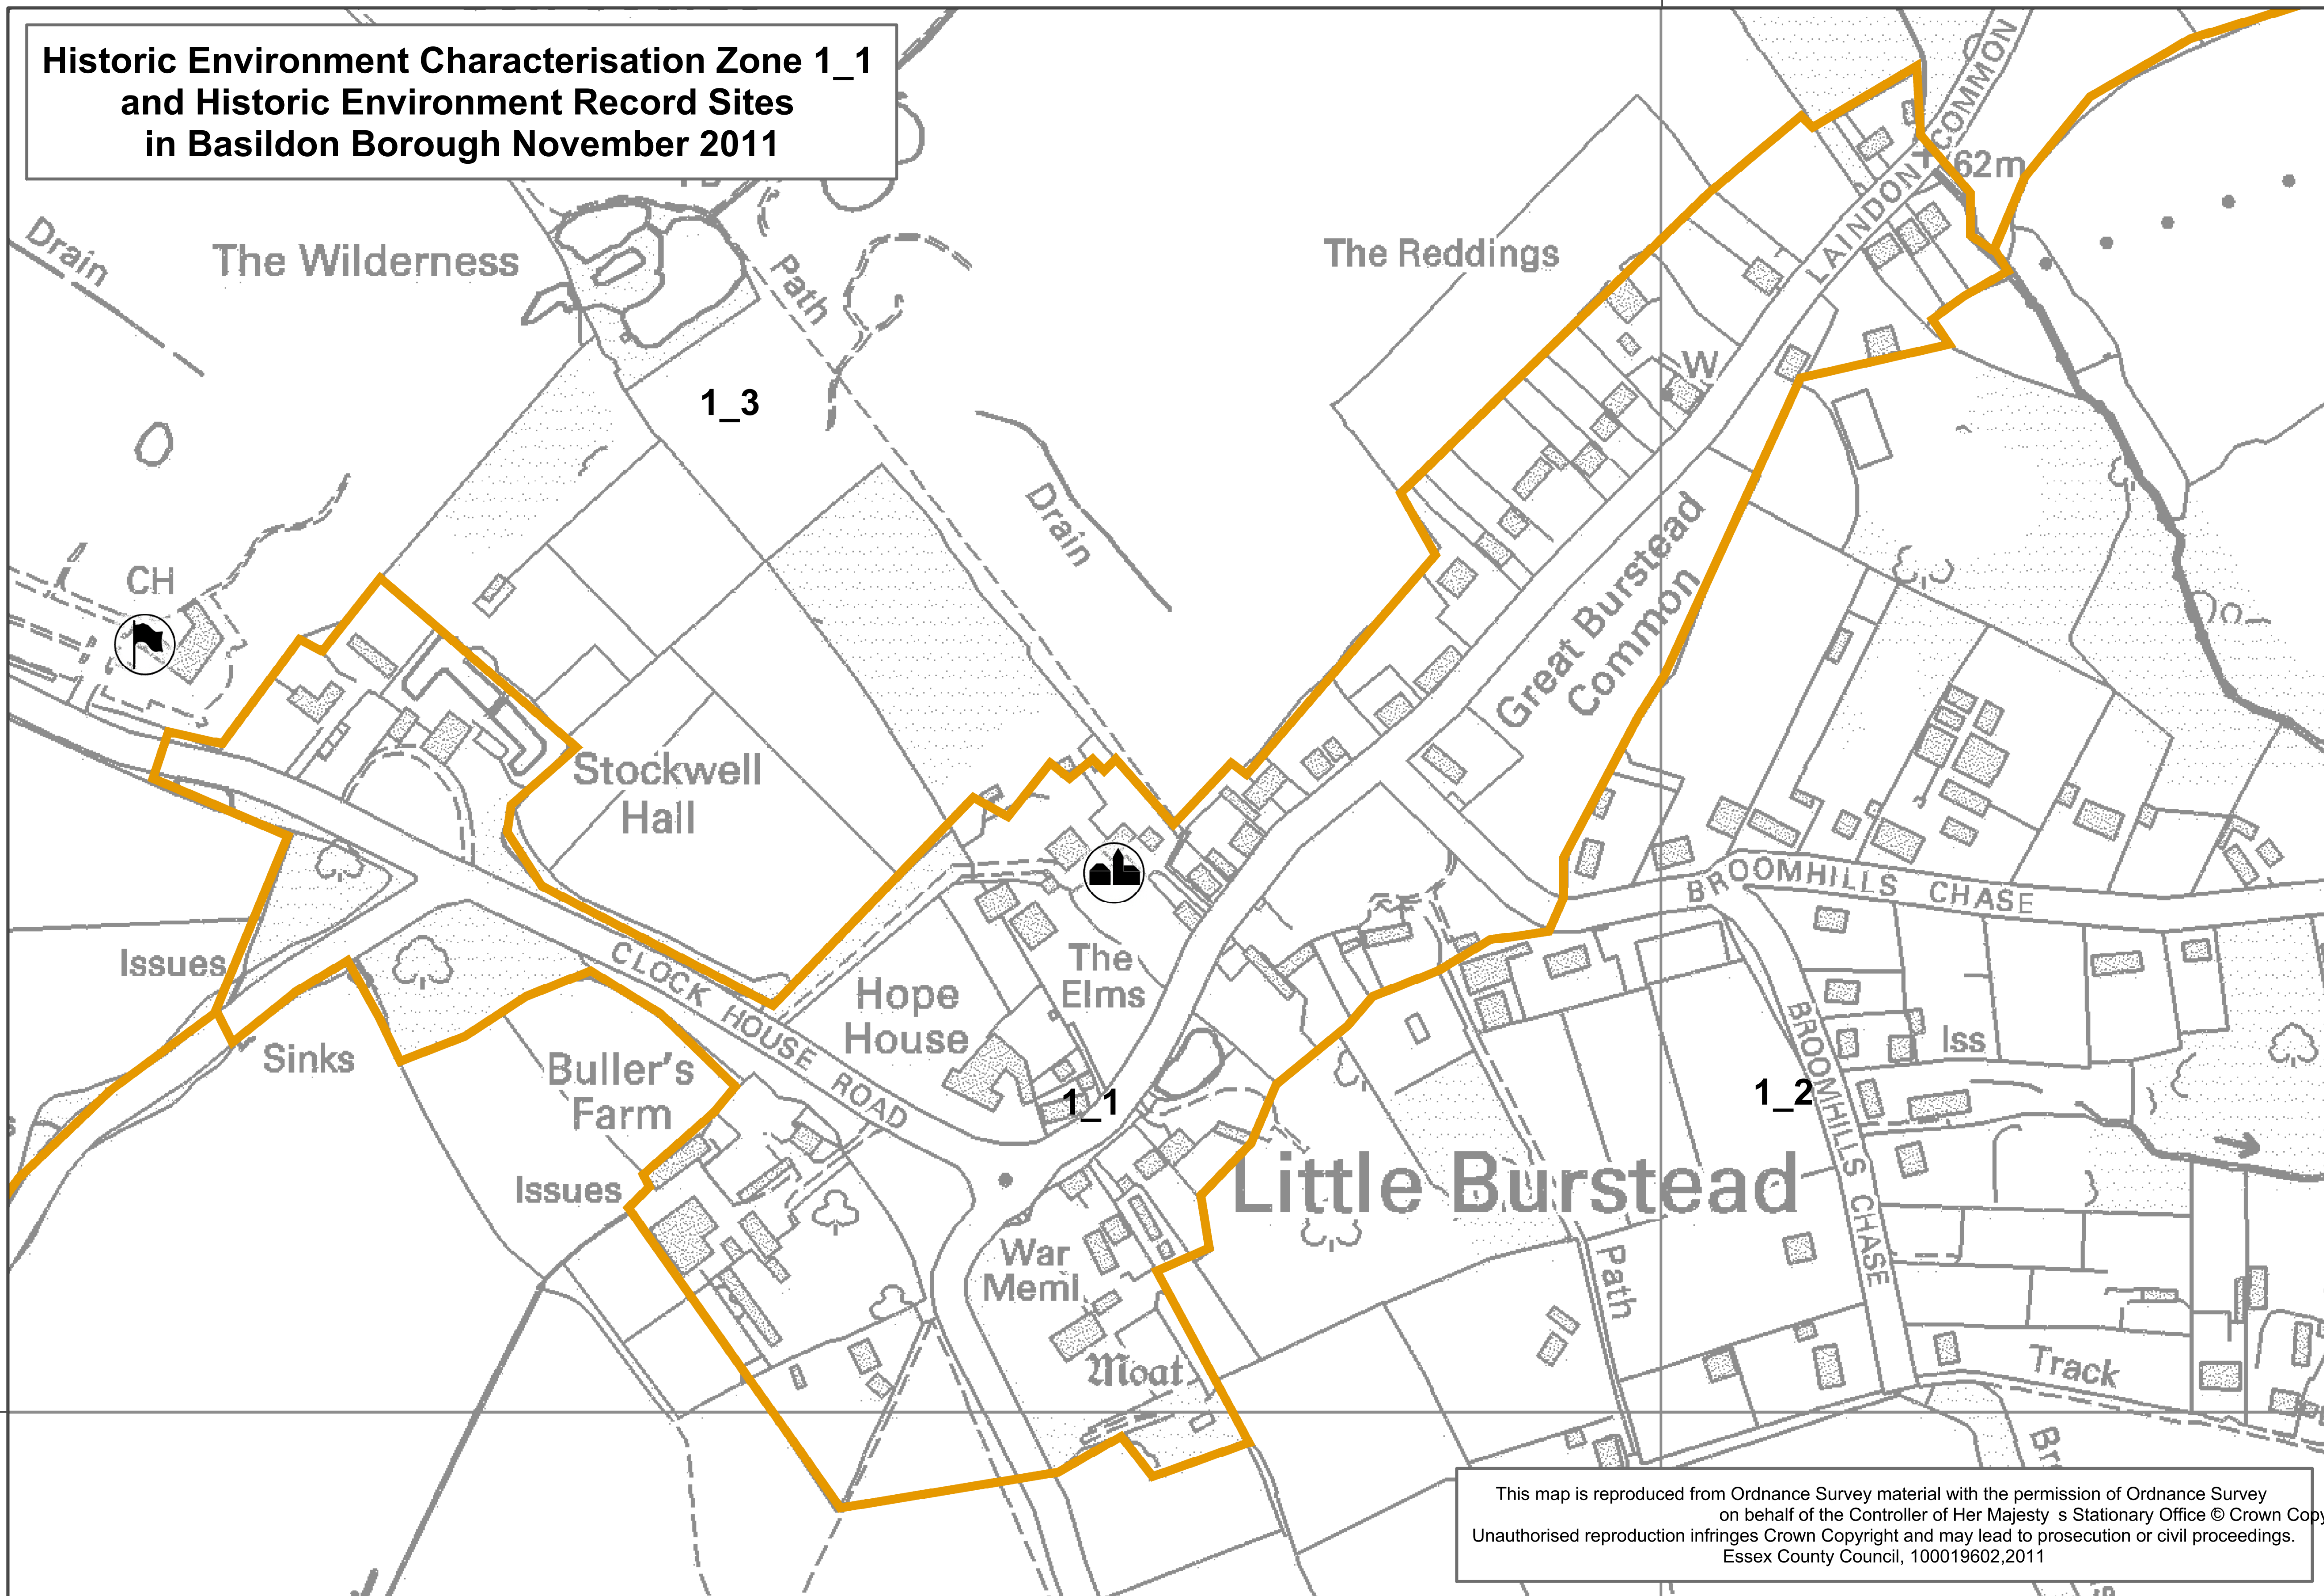

**Historic Environment Characterisation Zone 1\_1  
and Historic Environment Record Sites  
in Basildon Borough November 2011**

This map is reproduced from Ordnance Survey material with the permission of Ordnance Survey on behalf of the Controller of Her Majesty's Stationary Office © Crown Copyright. Unauthorised reproduction infringes Crown Copyright and may lead to prosecution or civil proceedings. Essex County Council, 100019602,2011

# Historic Environment Characterisation Zone 1\_2 and Historic Environment Record Sites in Basildon Borough November 2011

This map is reproduced from Ordnance Survey material with the permission of Ordnance Survey on behalf of the Controller of Her Majesty's Stationary Office © Crown Copyright. Unauthorised reproduction infringes Crown Copyright and may lead to prosecution or civil proceedings. Essex County Council, 100019602,2011

565000

566000

567000

568000

**Historic Environment Characterisation Zone 1\_3  
and Historic Environment Record Sites  
in Basildon Borough November 2011**

197000

196000

195000