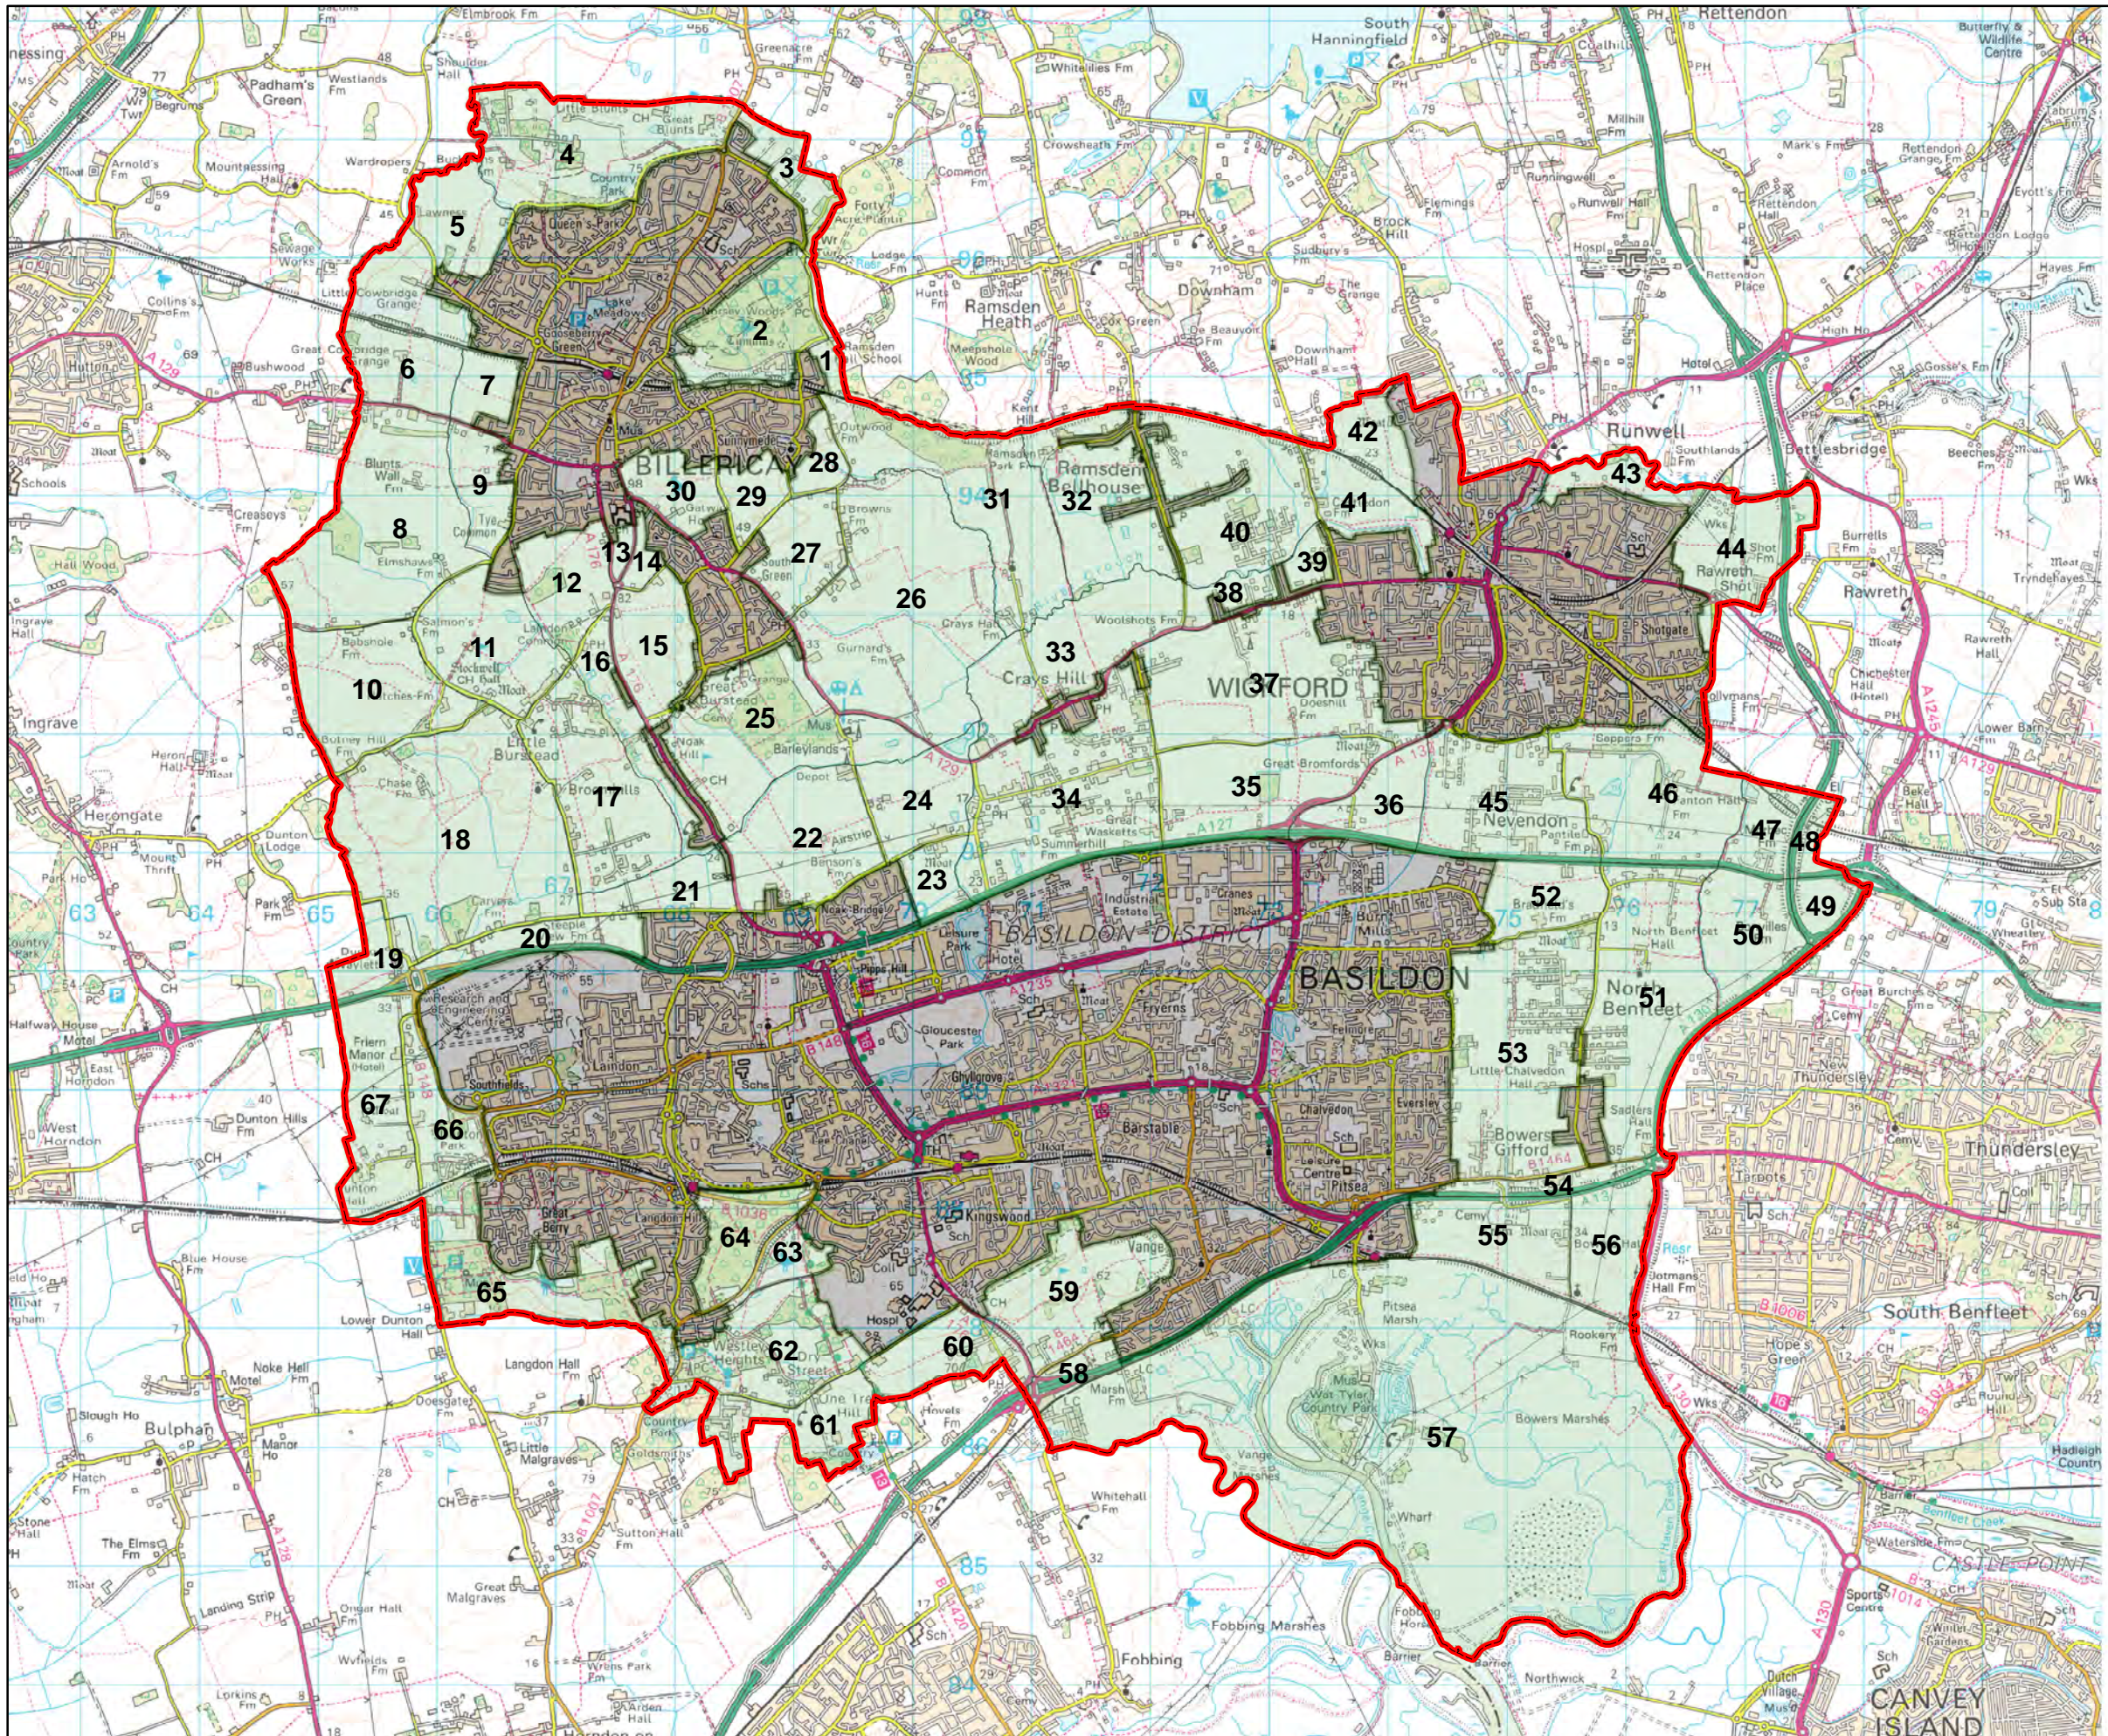

Annexe 2 - Green Belt Sub Areas

Legend

-  Basildon Borough Boundary
-  Settlement Areas
-  Existing Green Belt