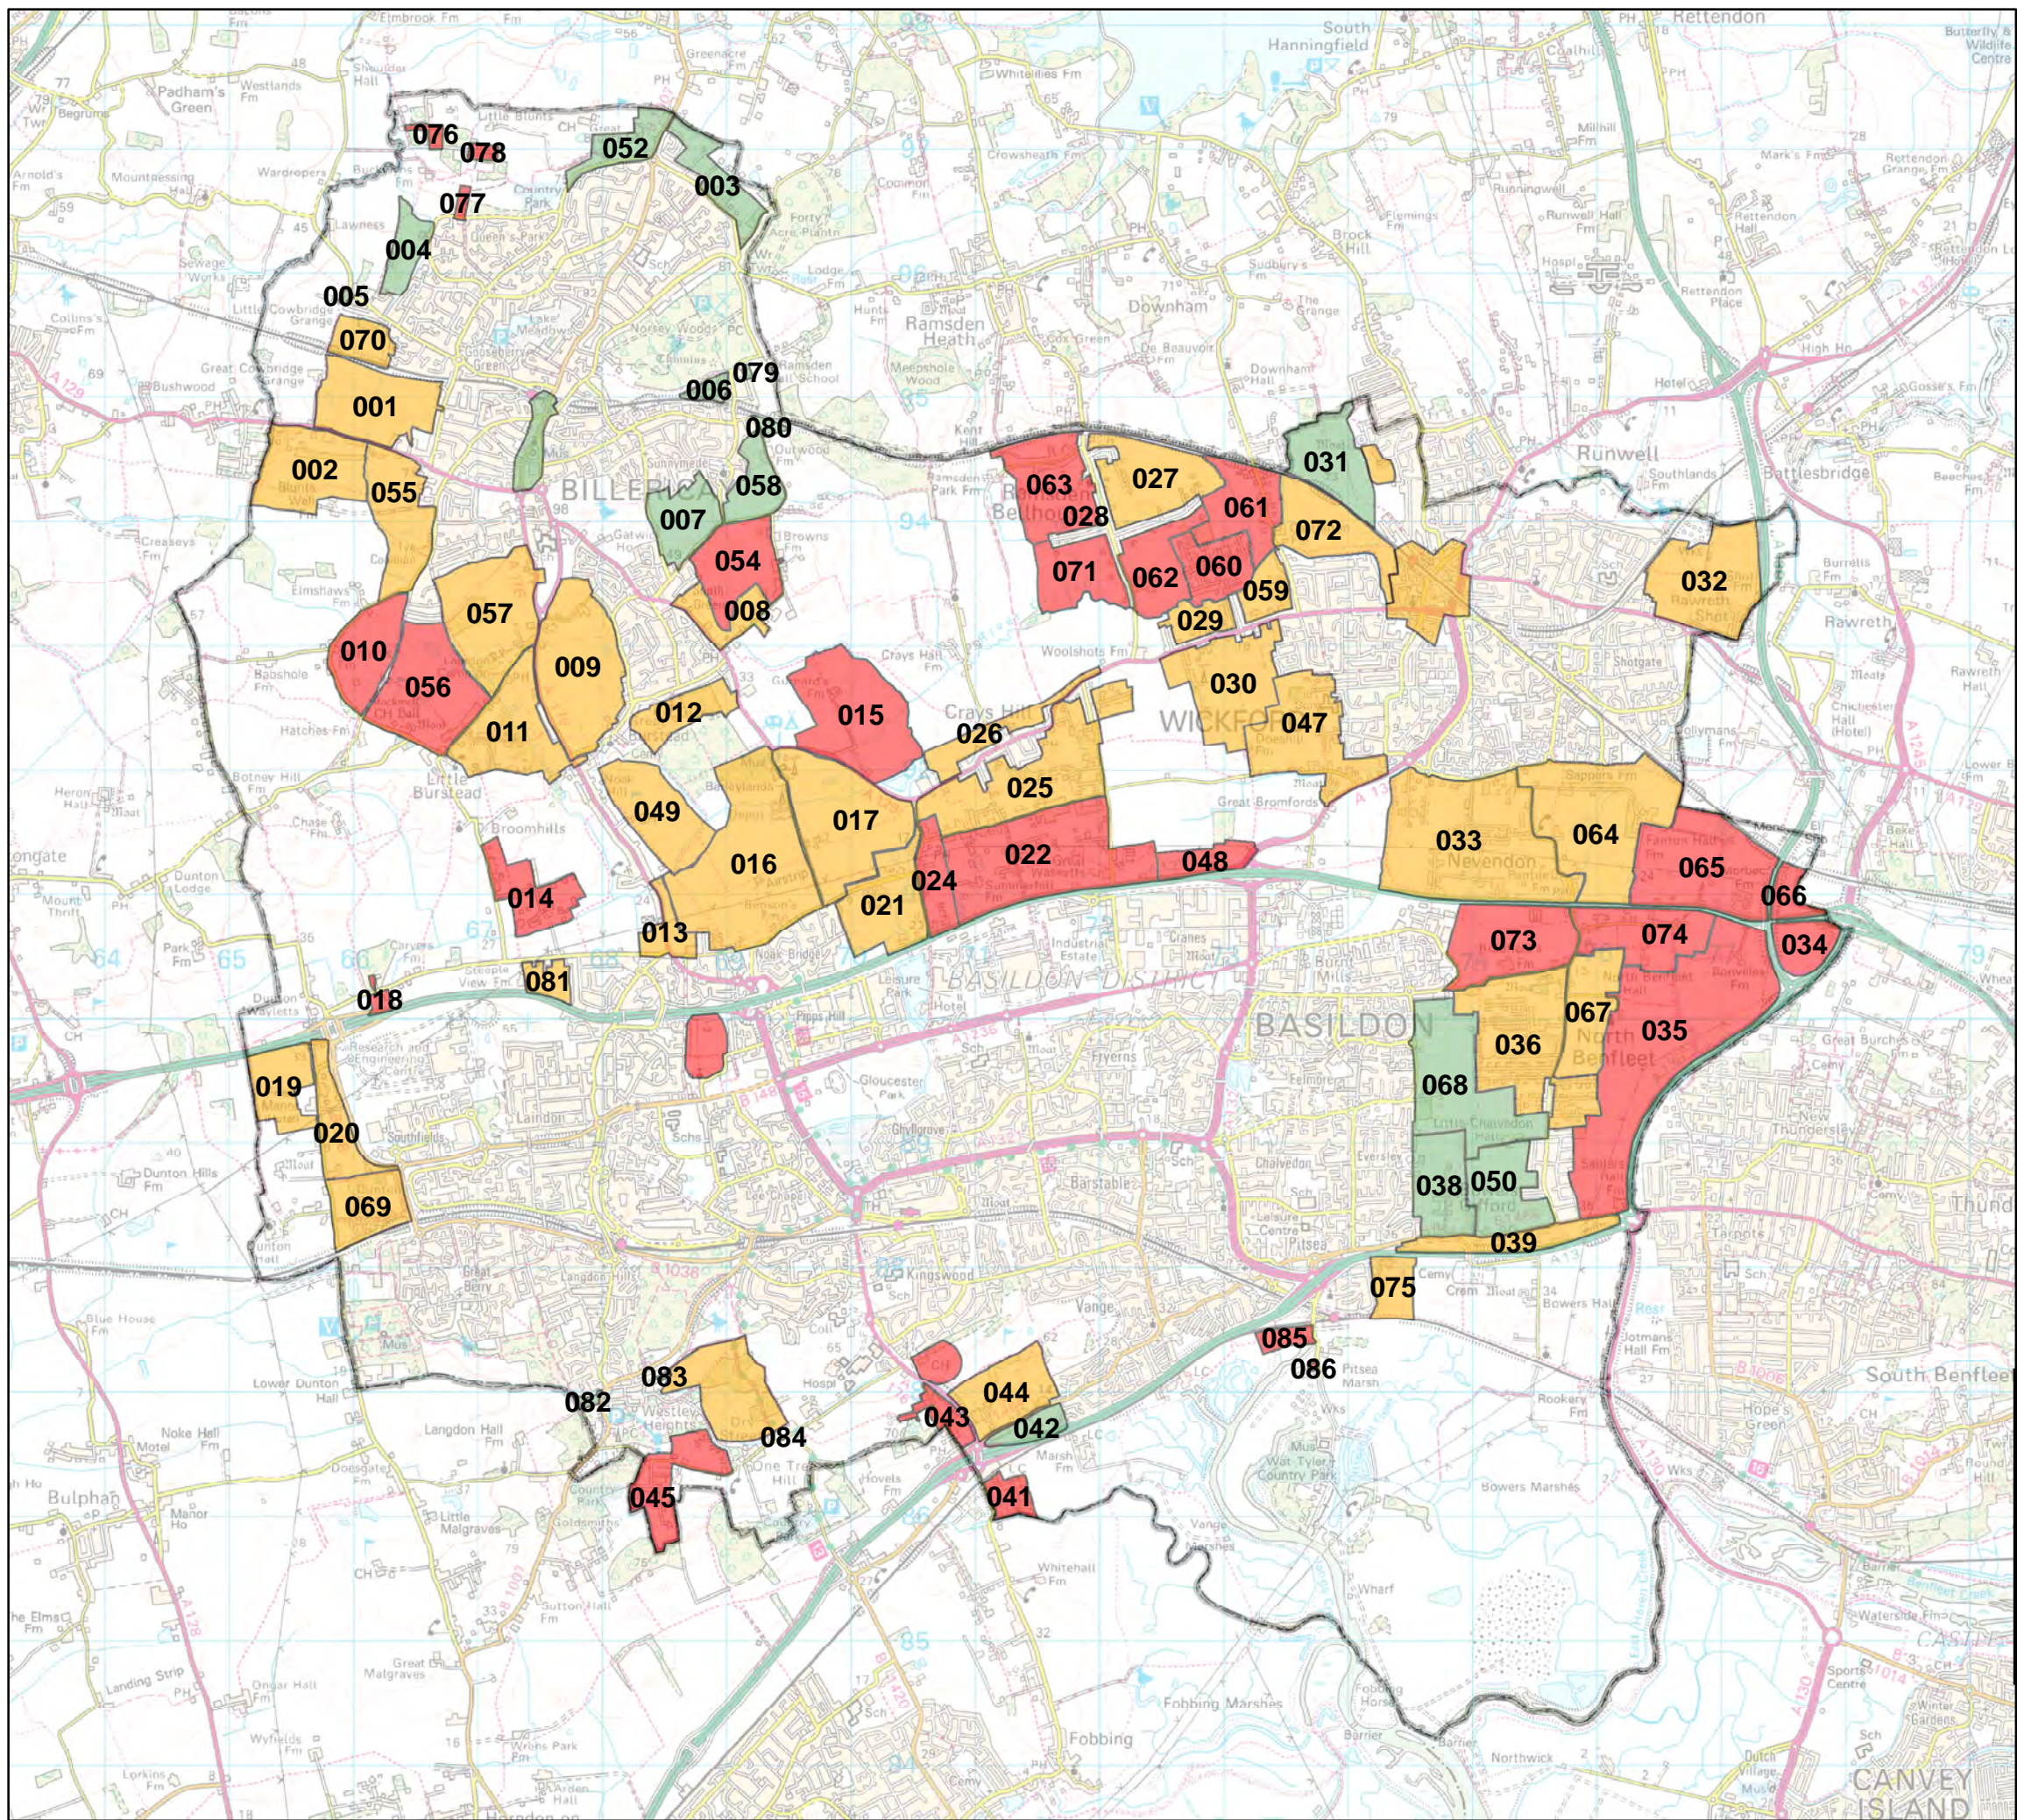

Highways Agency comment for SHLAA

Legend

2010 Highways SHLAA comments

RAG

-  No significant issues
-  Some Highways policy conflict
-  Significant Highways policy conflict
-  Basildon Borough