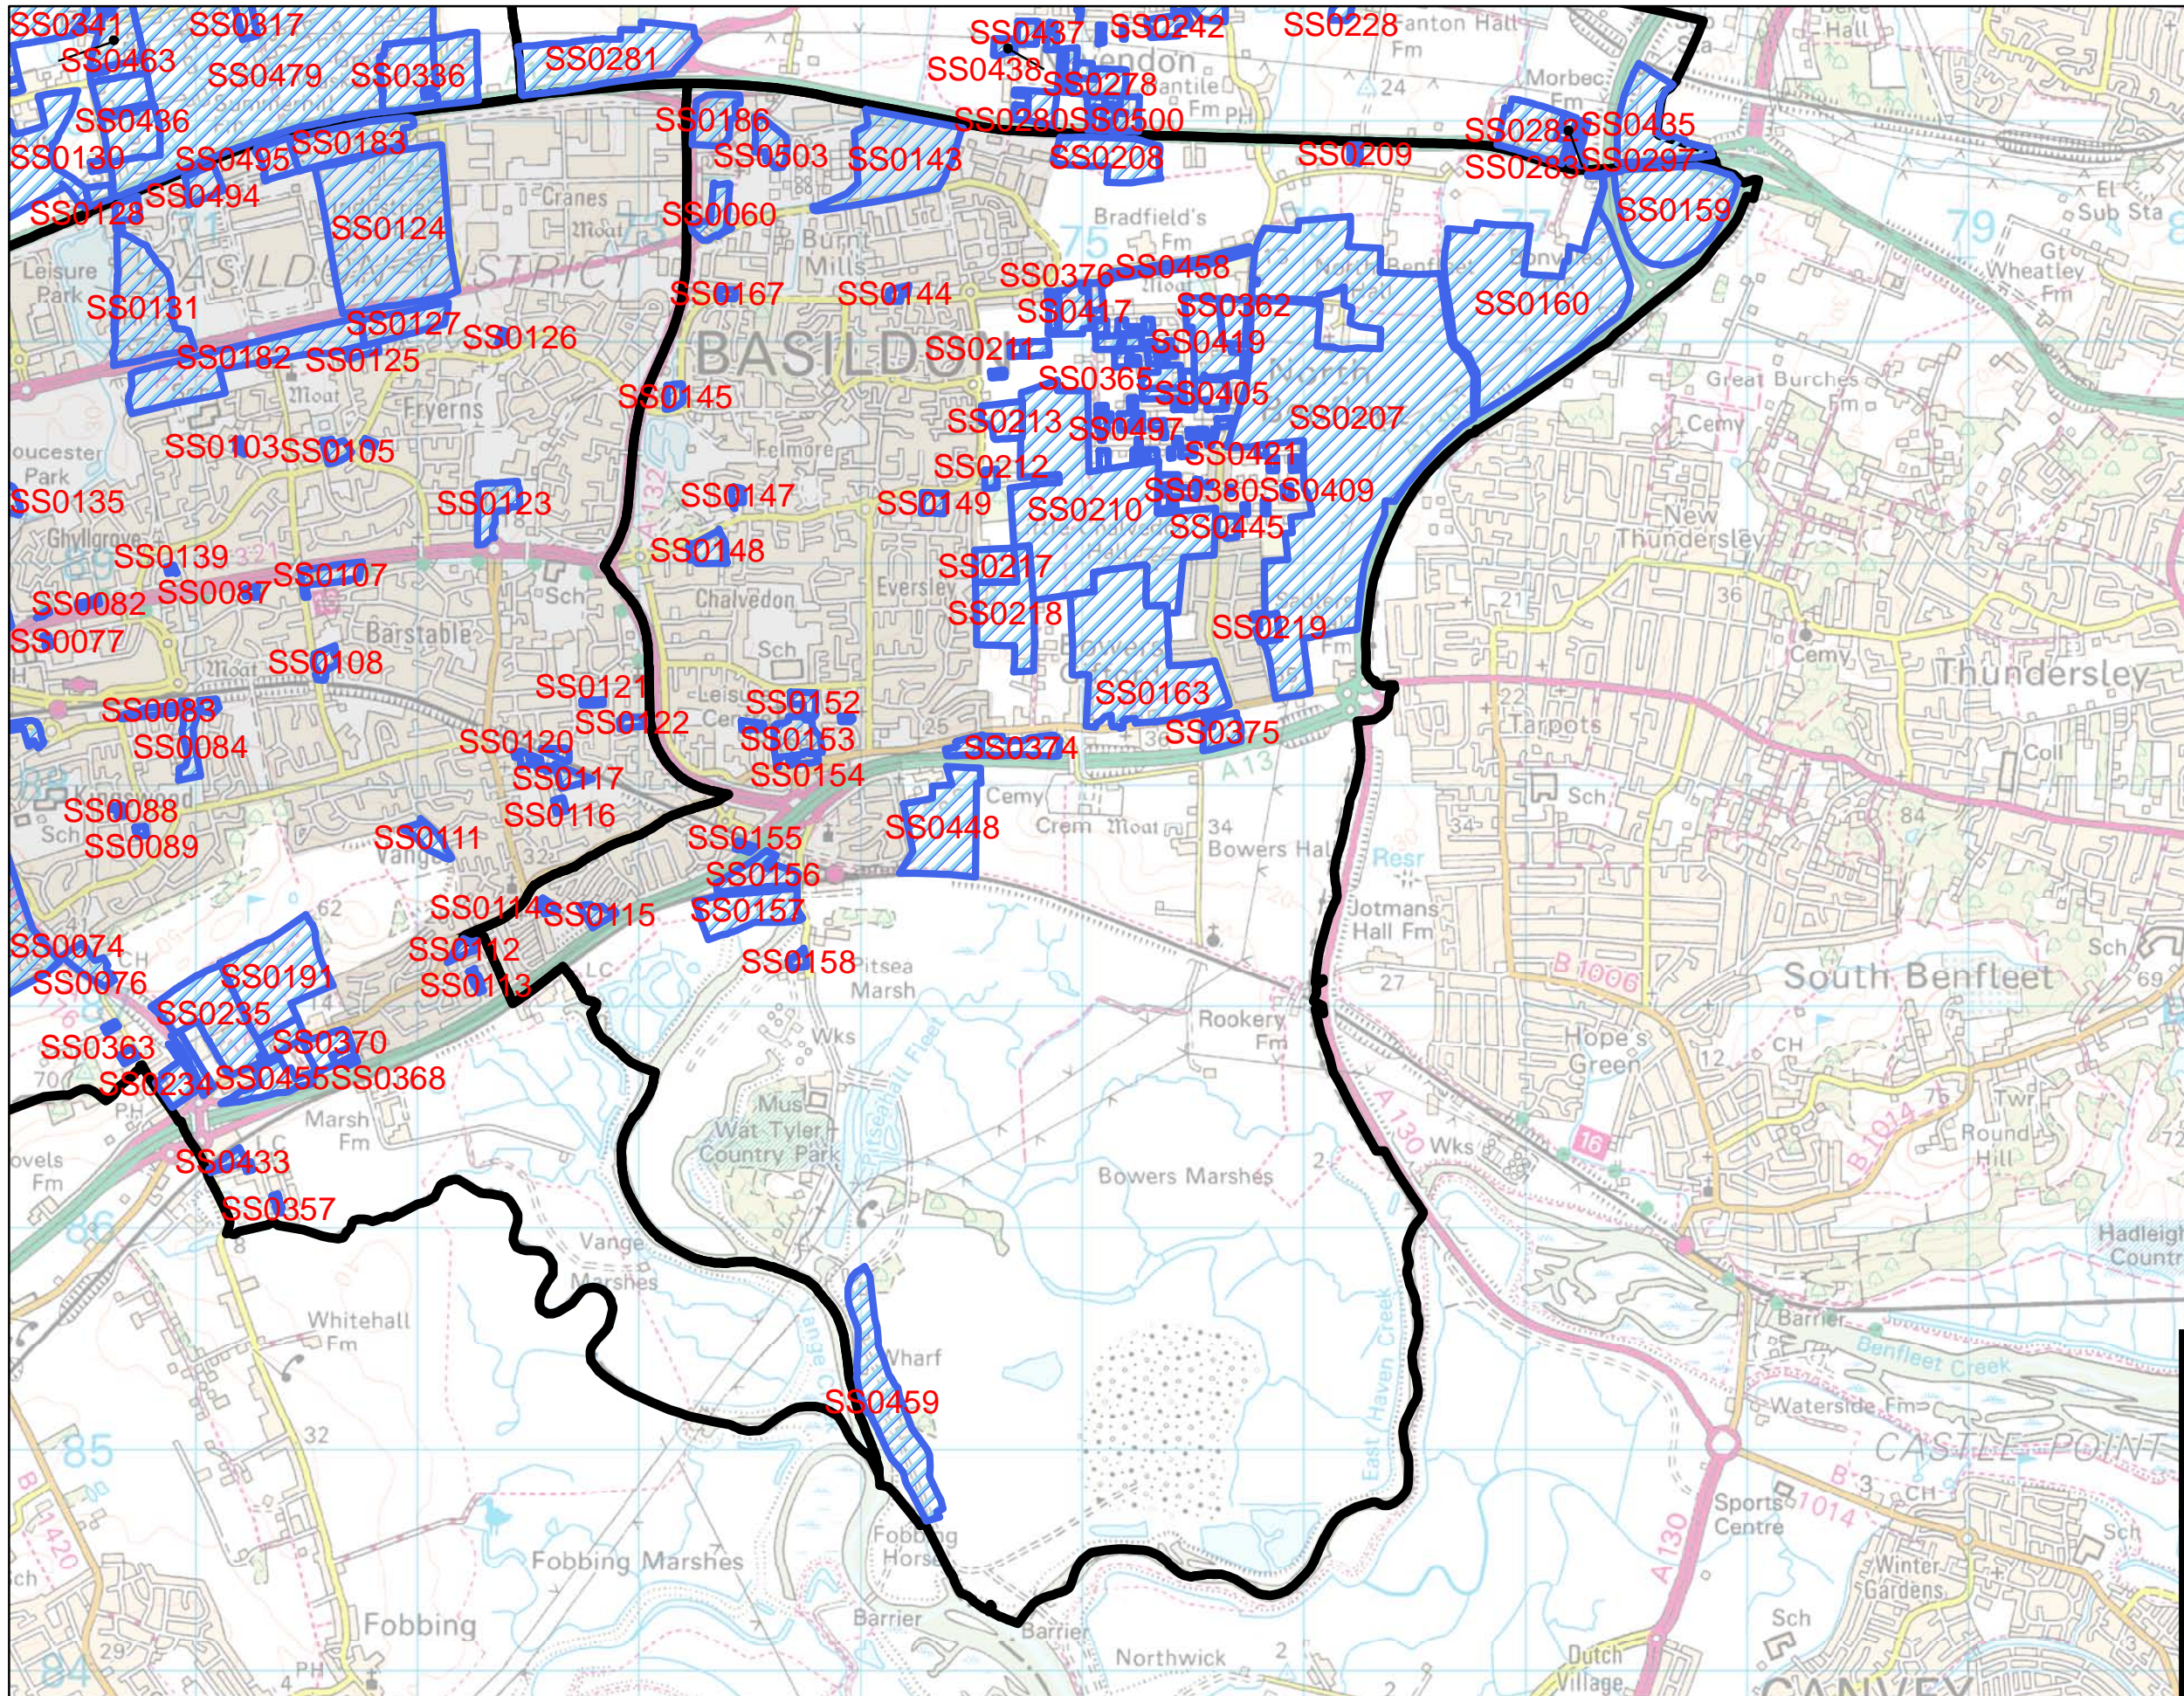

SHLAA Overview Areas Basildon East

Legend

-  SHLAA site numbers
-  Overview Areas
-  Basildon Borough
-  Settlement Areas

BASILDON EAST	
SITE REF	Address
SS0060	Land at Nevendon Road and Courtauld Road, Basildon
SS0114	Open Space North West of Rydene CP school
SS0115	Open Space beside Ryeden CP School
SS0143	Allocation E4 Land adj to Courtauld Road
SS0144	Land adj to Lympstone, Burnt Mills Rd
SS0145	Land adj to the Watermills Burnt Mill Road
SS0147	Land at Parklands, rear of 5-29 Parkside
SS0148	OS at junction of Ashlyns and Cheshunts
SS0149	OS adj to Great Chalvedon Hill
SS0150	Land at N of 35 Popes Crescent
SS0151	Land West of Youth and Community Centre
SS0152	Land adj to Dipple Medical Centre Pitsea
SS0153	Northlands Pavement Site, Pitsea TC
SS0154	Broadway, High Road, Pitsea
SS0155	Land at Waterville Drive, Pitsea
SS0156	Terminus Drive Pitsea - BAS E2
SS0157	Cromwell Manor, Pitsea Hall Lane
SS0158	Tuskite Works, Pitsea Hall Lane
SS0159	Land adj to A130/ A127 Benfleet Triangle
SS0160	Land East of Bonvilles Farm and A130 side
SS0163	Land North of London Road E of Ilfracomb
SS0167	ITEC Training Centre, Burnt Mills Road
SS0179	Land r/o 215 Pound Lane, N Benfleet
SS0186	Sainsbury's Cricketers Way
SS0190	Roseview Burnt Mills Road
SS0207	Land at North East of Pound Lane, etc
SS0208	Land North of Land Benfleet Cottage
SS0209	Land North of Benfleet Cottage, opp Blossom
SS0210	Land East of Tyefield, South of Burnt Mills
SS0211	Land South of Burnt Mills Road, North Rushley Park
SS0212	Land at Revensbourne, Trenham Av
SS0213	Bowers Field, Land East of Tyefields
SS0214	Land Fronting ext of Cecil Drive
SS0215	Land North of Cecil Drive
SS0216	Land East of Ashburton, Trenham Avenue
SS0217	Eversley Leisure Centre
SS0218	Eversley House, Eversley Road
SS0219	Land East of Alpha Road,
SS0309	Land East of Adelaide Cottage
SS0351	Land adjacent to freshwater, Osborne Grove
SS0352	Land adj Willows Osboutne Road
SS0353	Land West of Rosedene, Clifton Road
SS0354	Land at the COrner of Windsor Road
SS0355	The Orchards, Clifton Road
SS0359	Beatrica Villa, Katherine Road
SS0360	Land North of Grange Road, East of Rainbow Cottage
SS0361	Land adj to Sellyhills, Clifton Road
SS0362	North Benfleet Lodge, Pound Lane
SS0364	Land Fronting North of Clarence ROad
SS0365	Land at North of Carlton Road and Lower Avenue
SS0366	Land adj to Acacia Bungalow, Acacia Road
SS0374	Land South of London Road, ad Old School House
SS0375	Land South of London Road, east of old church road
SS0376	Land of Burnt Mills Road between Tar Hall Cott