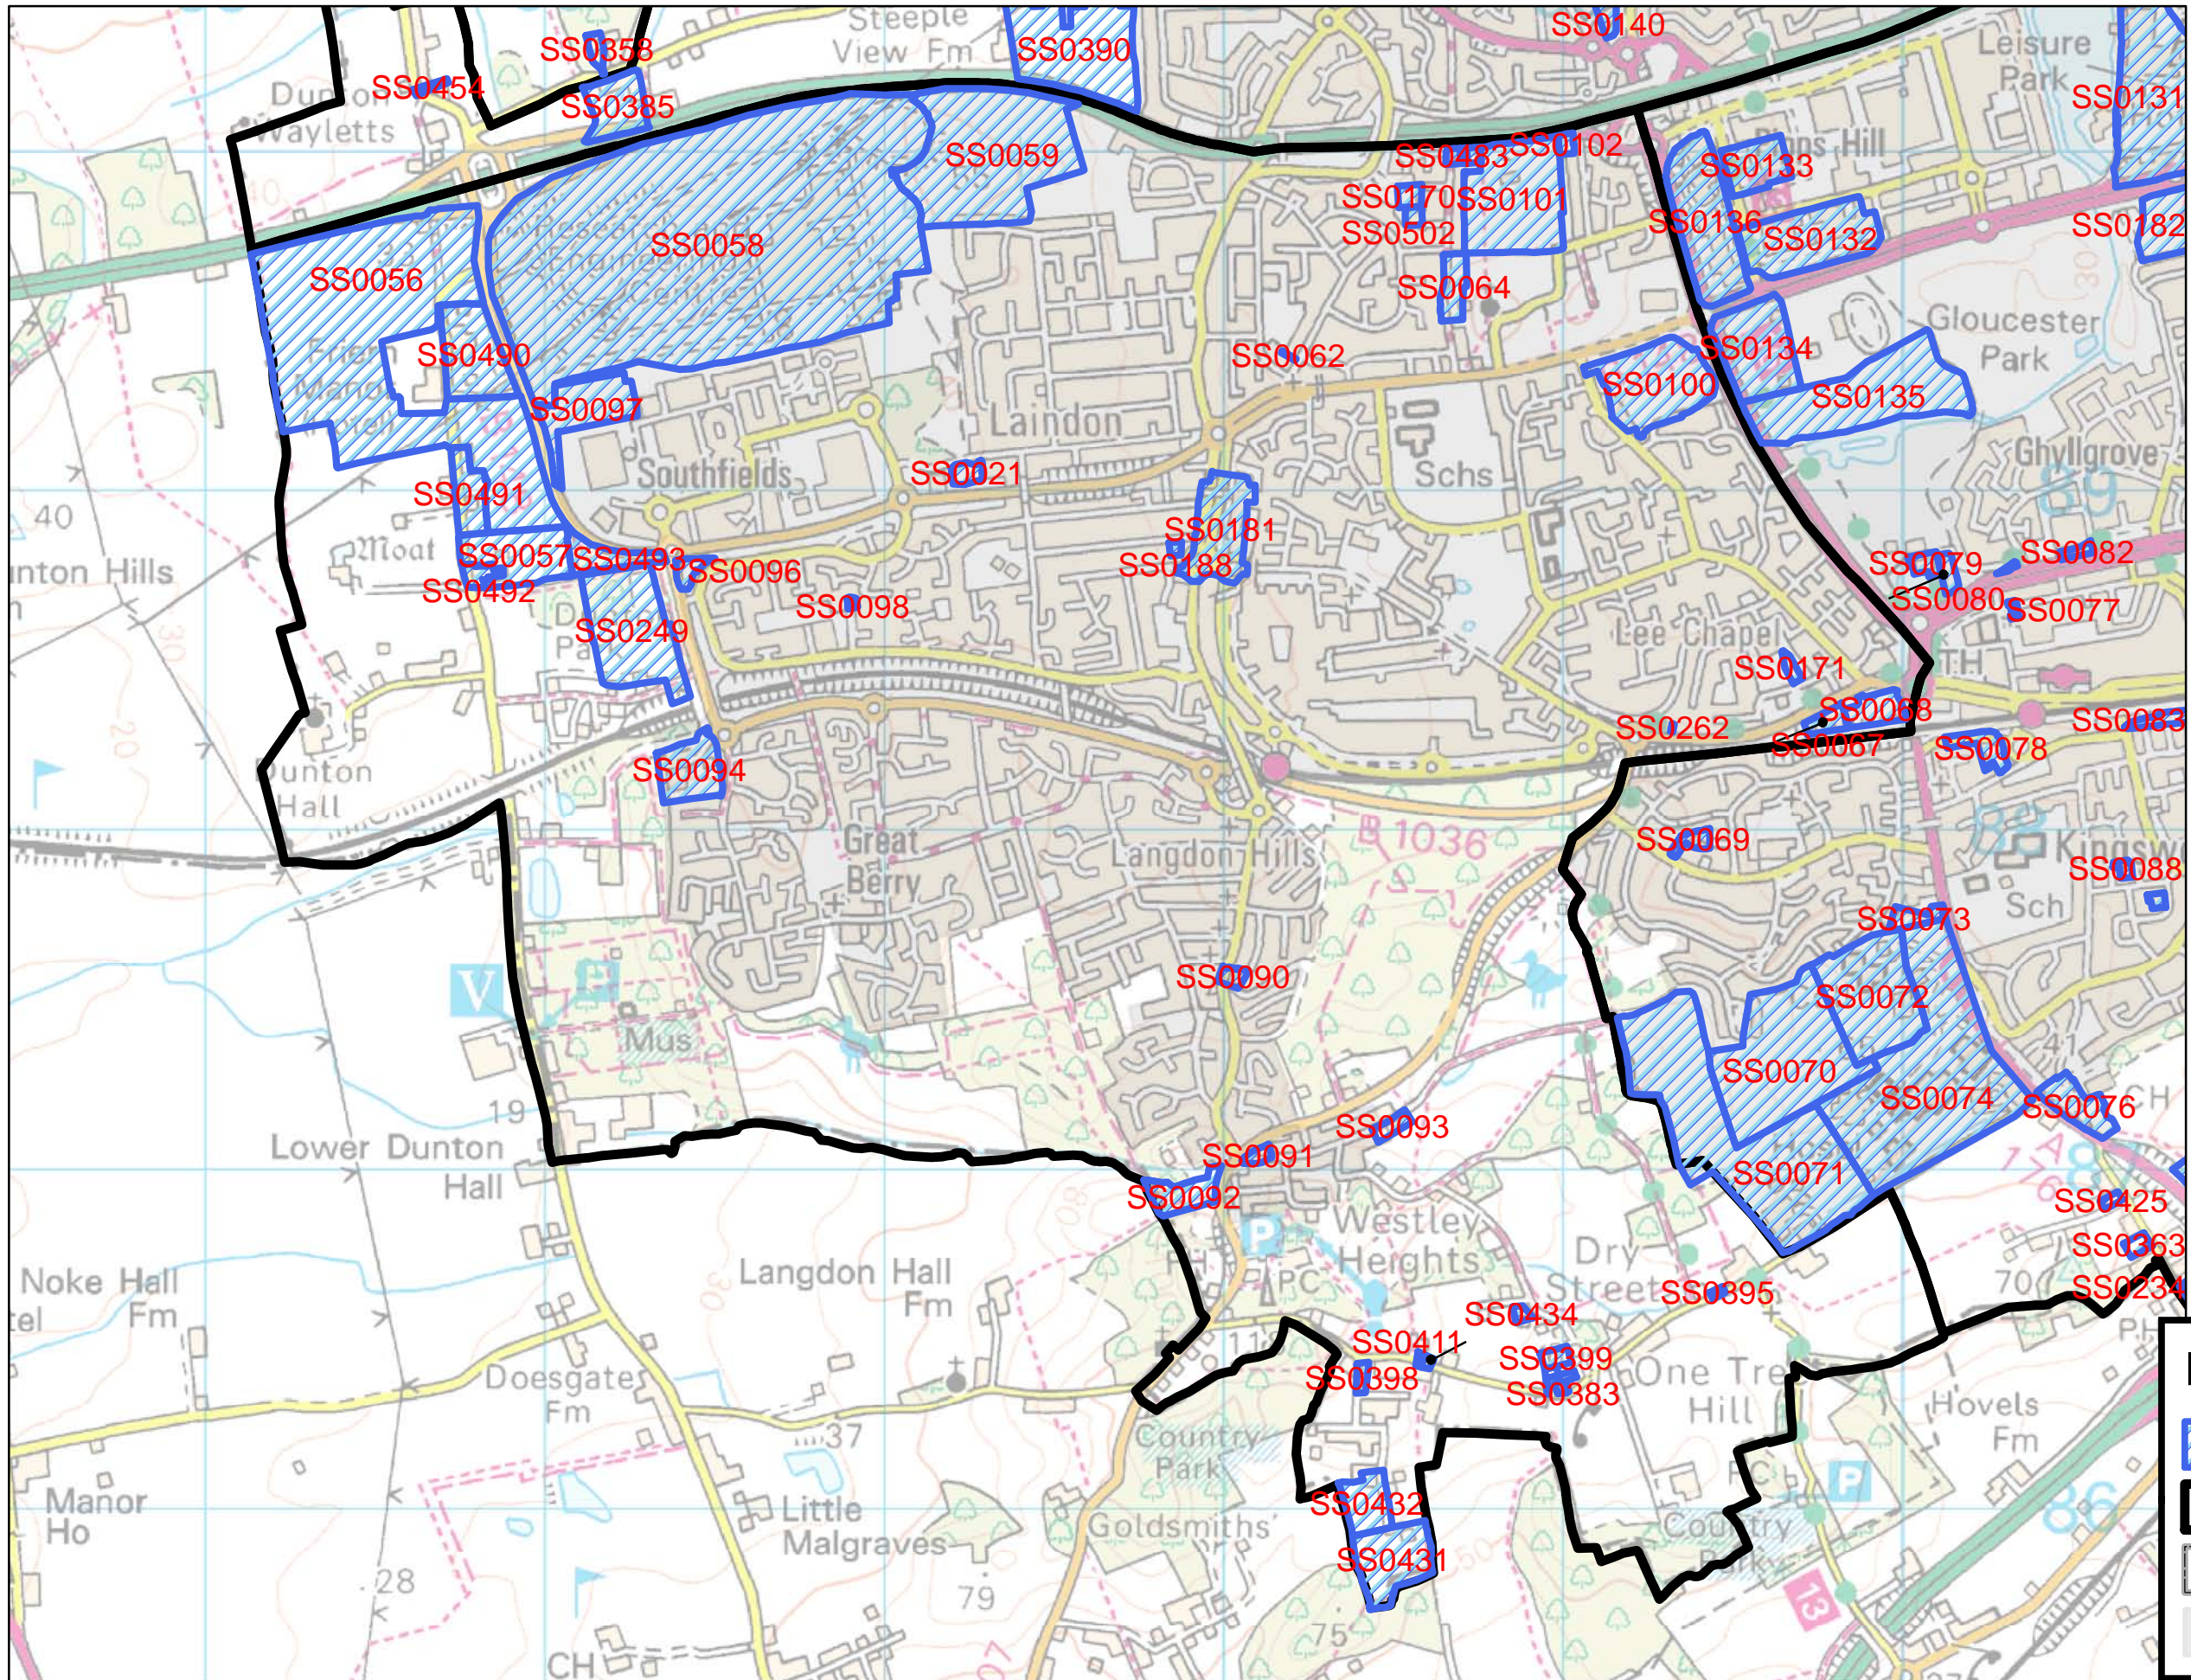

SHLAA Overview Areas Basildon West

Legend

- SHLAA site numbers
- Overview Areas
- Basildon Borough
- Settlement Areas

BASILDON WEST

SITE REF	Address
SS0021	Car Park Four Seasons PH
SS0056	Friern Manor Farm, Lower Dunton Road, Dunton
SS0057	Land to the North of Hereford House
SS0058	Land at Ford Dunton, Technical Centre, Dunton
SS0059	Land at Ford Dunton
SS0062	Land Between 14 & 18 Basildon Drive
SS0063	Land at Dorval, on corner of Pound Lane
SS0064	Land at Pound Land
SS0067	Land at Laindon Link
SS0068	Car Park SW of Roundacre
SS0090	Basildon Integrated Support Service
SS0091	Land at Lee Chapel Lane and N of High Banks
SS0092	Land to the West of High Road
SS0093	Land adj to 6 Lee Chapel Lane, Langdon Hill
SS0094	Superstore and Care Park Mandeville Way
SS0096	Land at corner of Mandeville Way and West Mayne
SS0097	Ford Dunton
SS0098	Land at Presidents Court, Hoover Drive
SS0100	Open Space at junction of Upper Mayne, St Nichola
SS0101	Land East of Pound Lane, West of Church
SS0102	Land North of Eden Croft
SS0170	OS and The Paddock Pavillion, Ashlands,
SS0171	OS opp 40-68 Wickhay
SS0181	Laindon Town Centre, Laindon High Road
SS0188	Land between Library and 15 New Century Road
SS0249	Land West of Mandeville Way
SS0262	Land West of 201 Wickhay
SS0383	Land adj to Roseville, Dry Street
SS0395	Land between Dawlish and Brook Cottage, Dry Street
SS0398	Land West of St, Meachand, on the Corner of North
SS0399	Southway Farm Nurseries, Southway
SS0400	Land at rear of Roseville Dry Street
SS0410	Land at Well Green Cottage, Dry Street
SS0411	Land between Well Green Cottage and Rose Cottage
SS0431	The Croft Blackheath Chase
SS0432	Land at Fallowfield
SS0434	Land at jnct of Stormonts Way
SS0483	Land at Dorval Trees on corner of Pound Lane
SS0484	'Trees', Arterial Road, Laindon
SS0490	Land east of Lower Dunton Road
SS0491	Land East of Lower Dunton Road
SS0492	Land East of Lower Dunton Road
SS0493	Land East of Lower Dunton Road
SS0502	83 Pound Land and rear of 85 and 85a Pound Lane