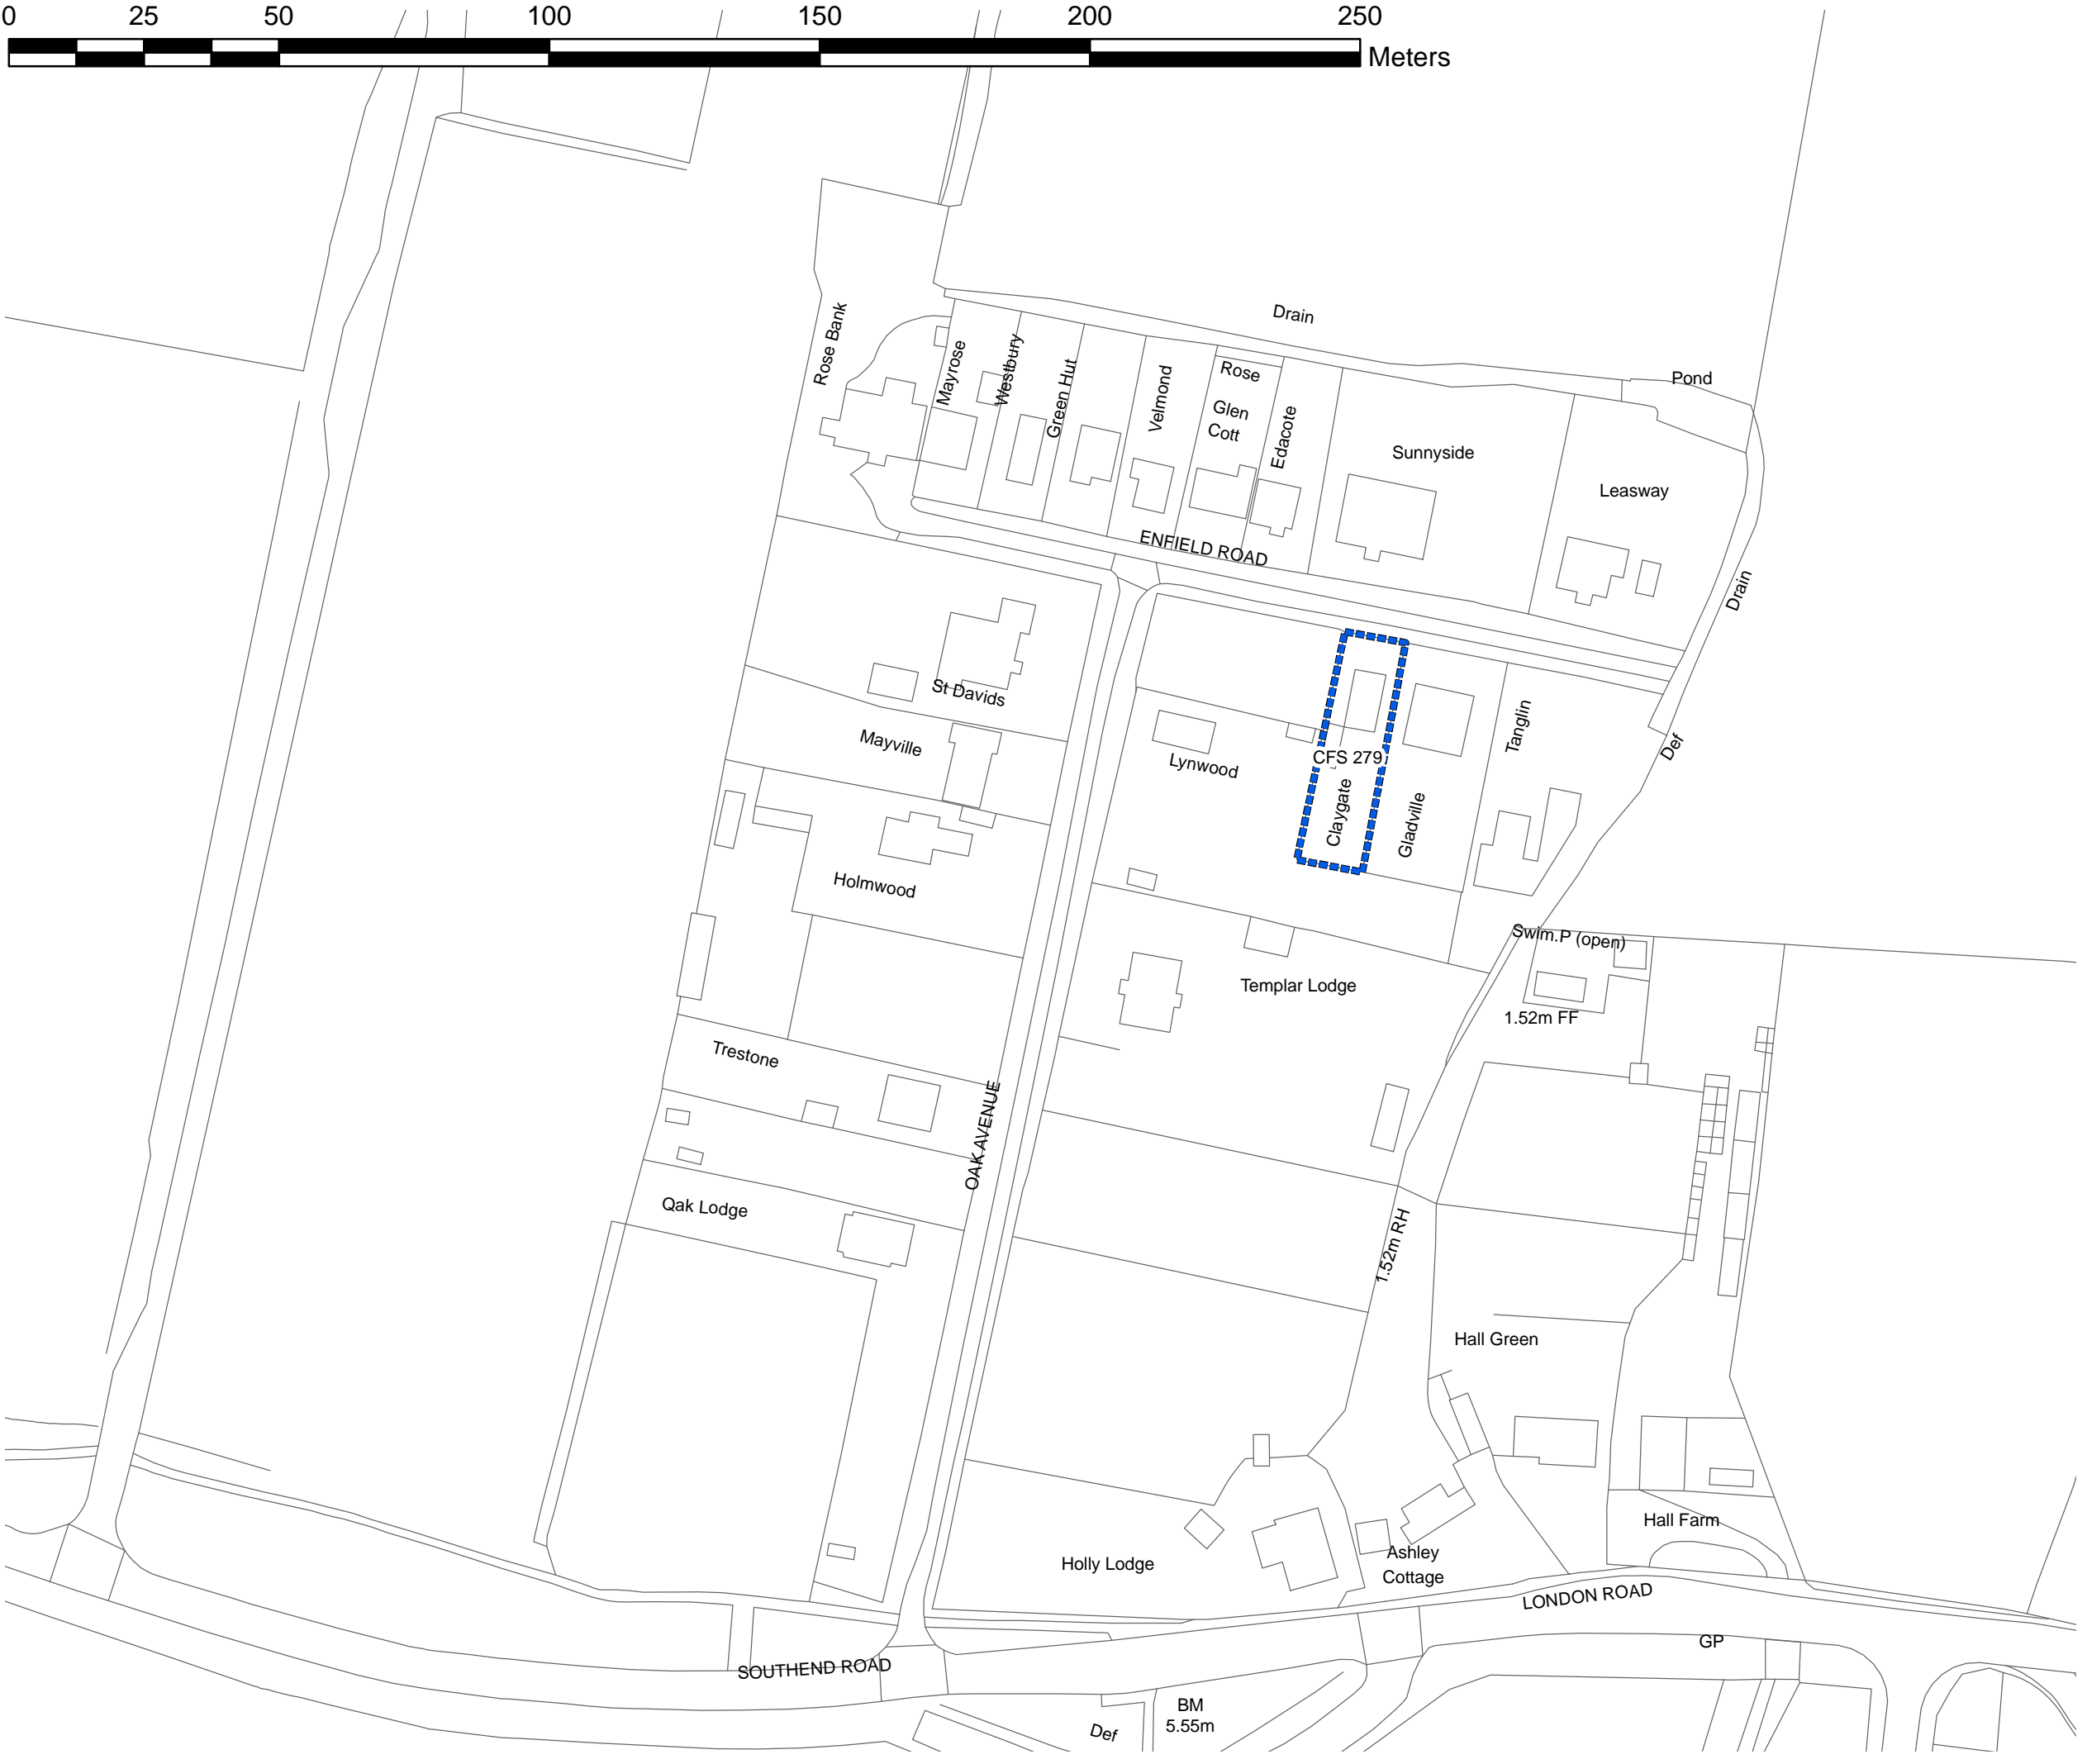

Sites Submitted to the Call For Sites 2008/2009 - Map 32

Legend

Note: Due to the nature of individually submitted sites, there are often multiple Call for Sites references for roughly the same area.

This may make the map appear confusing.

Cross-referencing numbers for the Call for Sites Exercise will ensure that clear understanding of the submissions is gained.

Basildon District Council
The Basildon Centre
St. Martin's Square
Basildon
Essex
SS14 1DL

This material has been reproduced from Ordnance Survey digital map data with the permission of the Controller of Her Majesty's Stationary Office - Crown Copyright 2009.