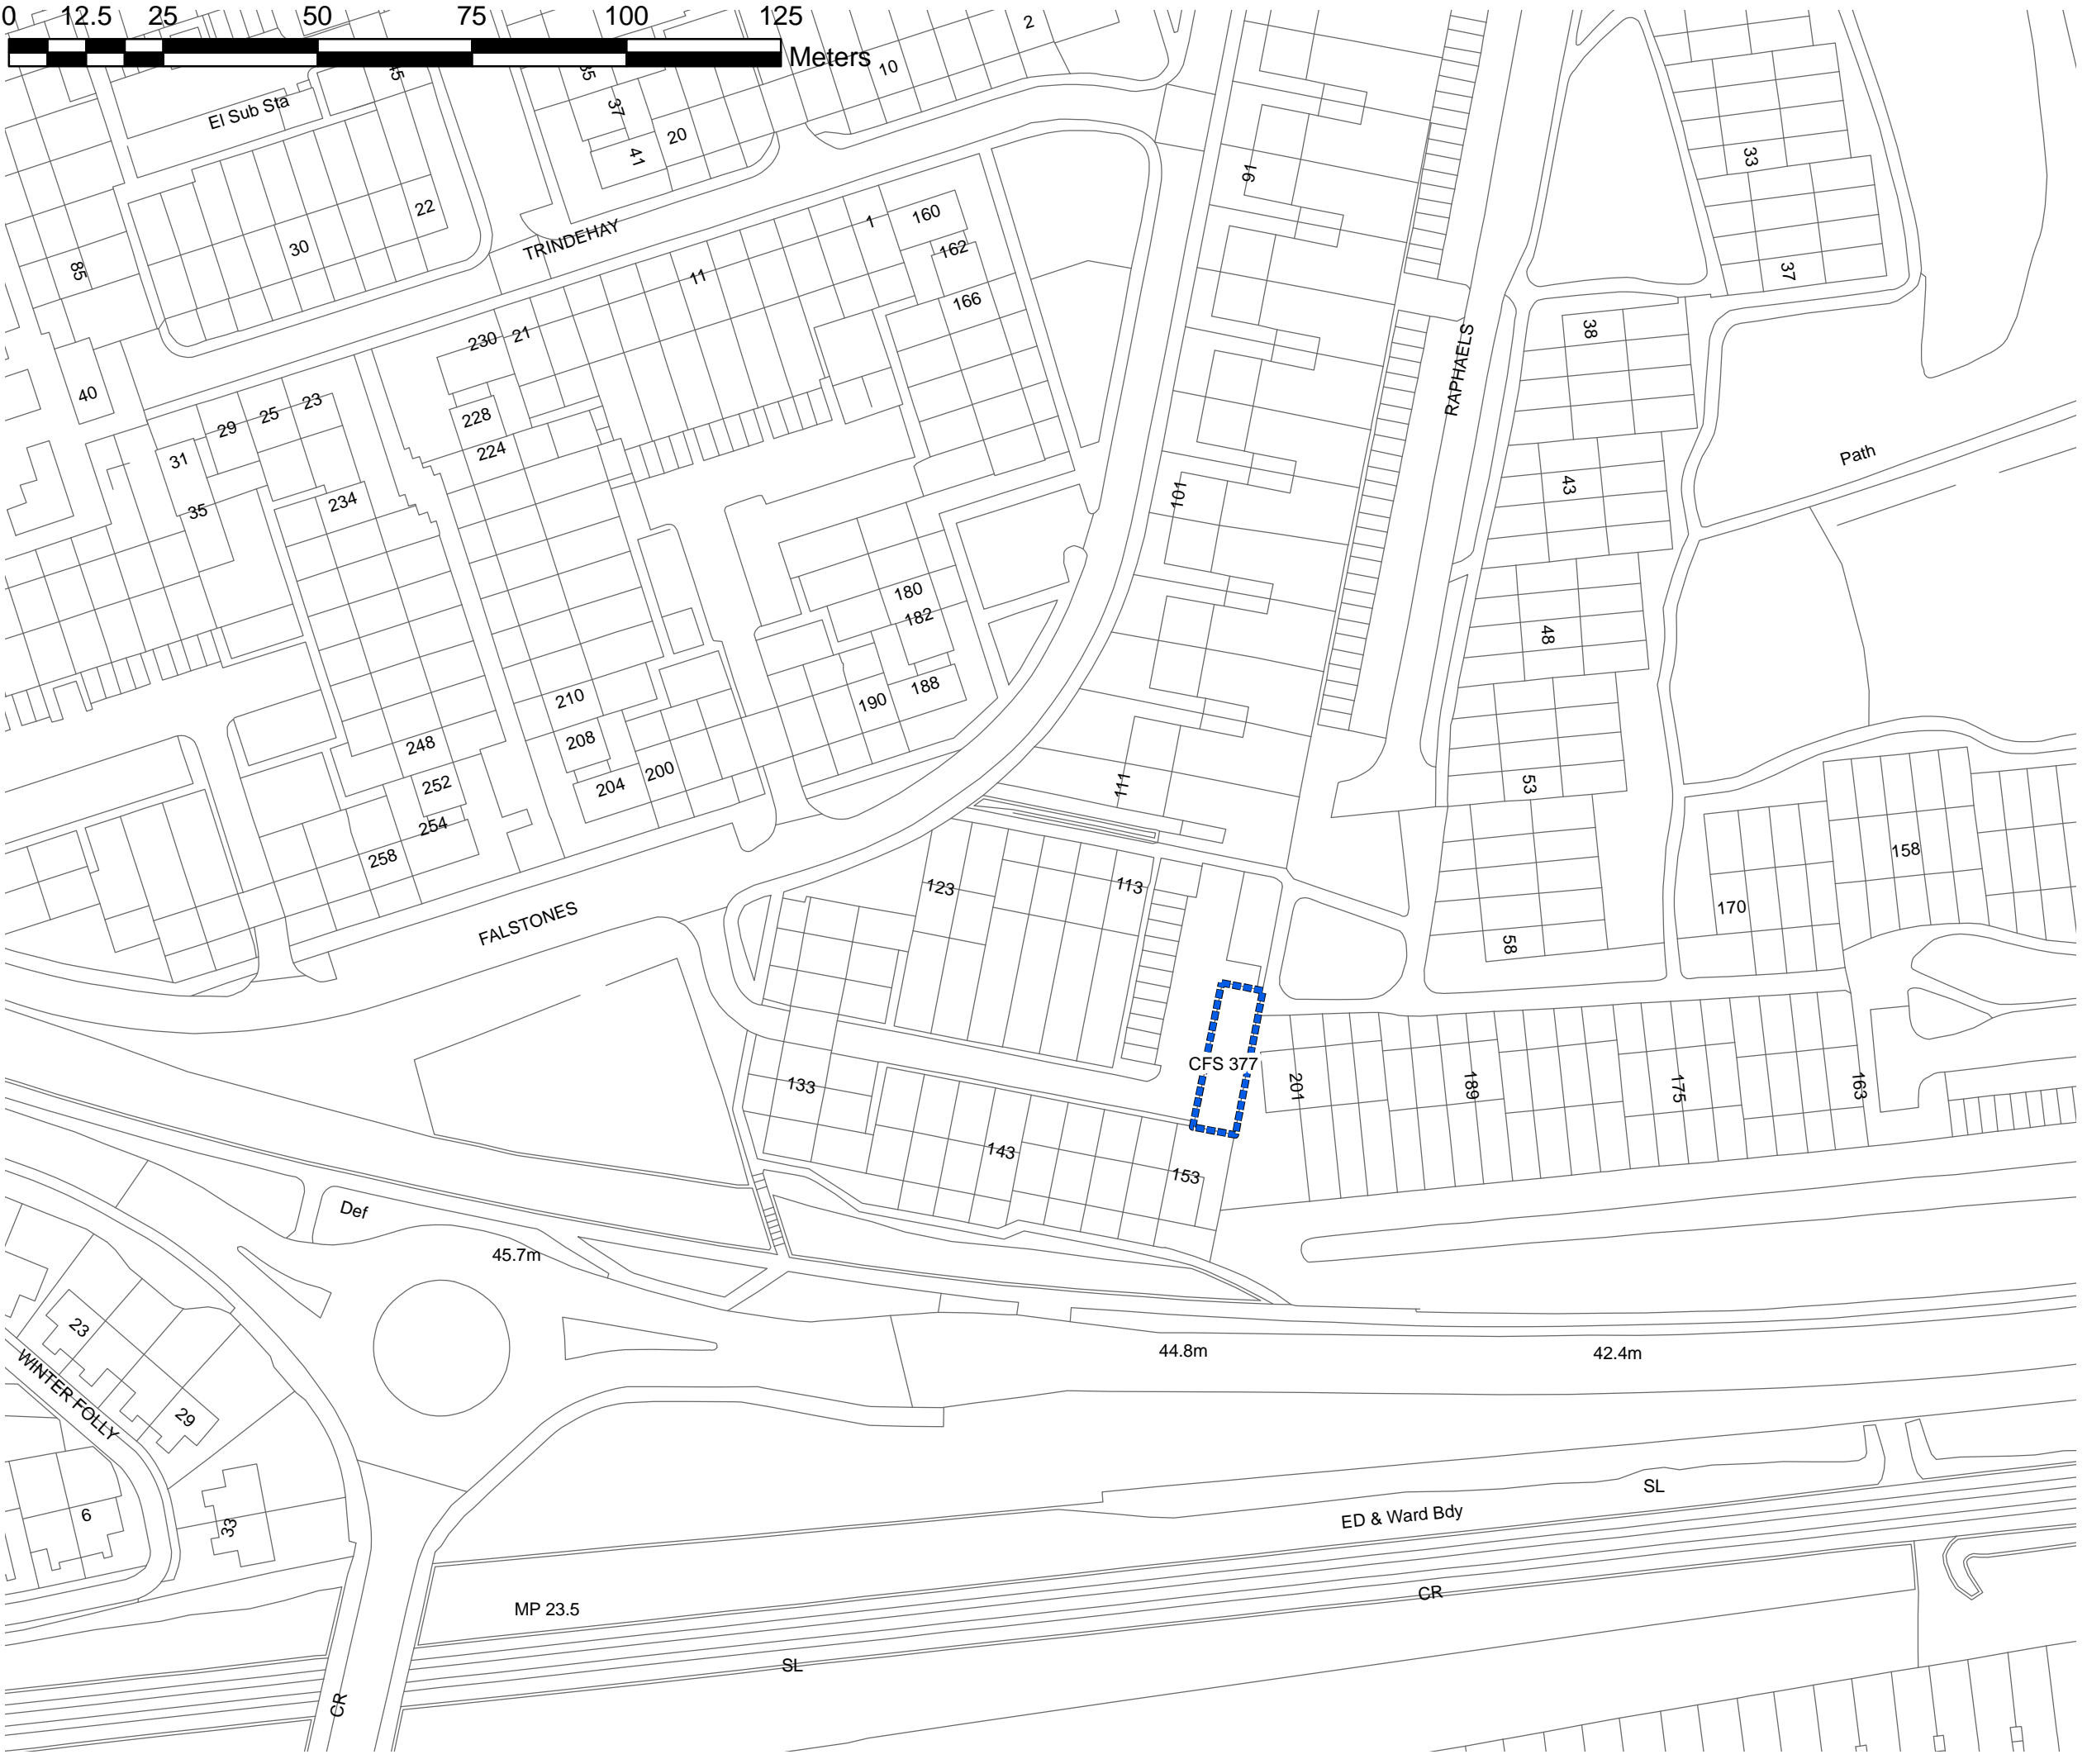

Sites Submitted to the Call For Sites 2008/2009 - Map 28

Legend

Note: Due to the nature of individually submitted sites, there are often multiple Call for Sites references for roughly the same area.

This may make the map appear confusing.

Cross-referencing numbers for the Call for Sites Exercise will ensure that clear understanding of the submissions is gained.

Basildon District Council
The Basildon Centre
St. Martin's Square
Basildon
Essex
SS14 1DL

This material has been reproduced from Ordnance Survey digital map data with the permission of the Controller of Her Majesty's Stationary Office - Crown Copyright 2009.