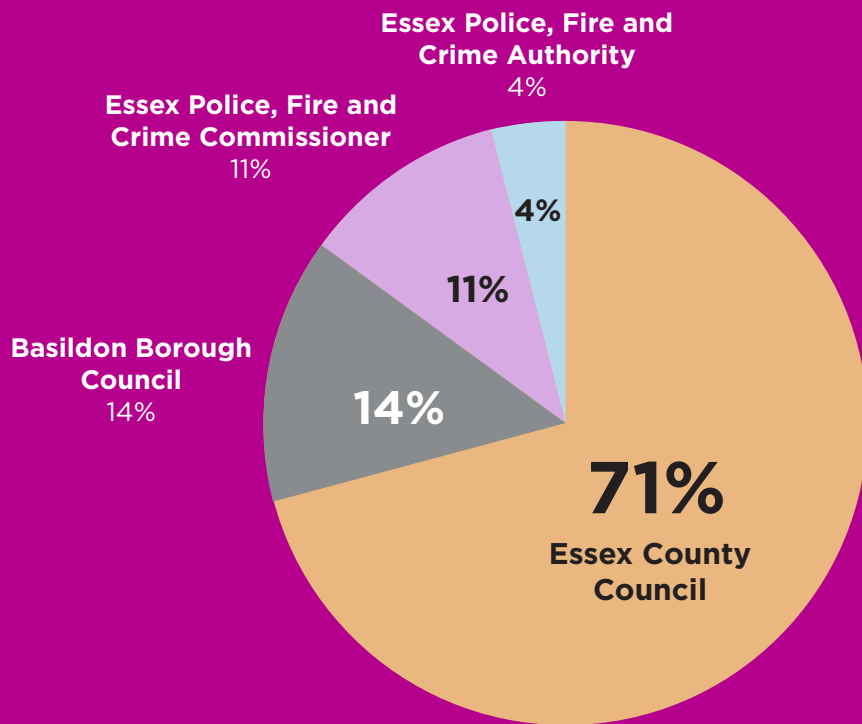

How your council tax is made up

2.98% increase
Equivalent to 16p per week on a Band D property

2023 - **£287.19**
(Basildon portion)

2024 - **£295.74**
(Basildon portion)