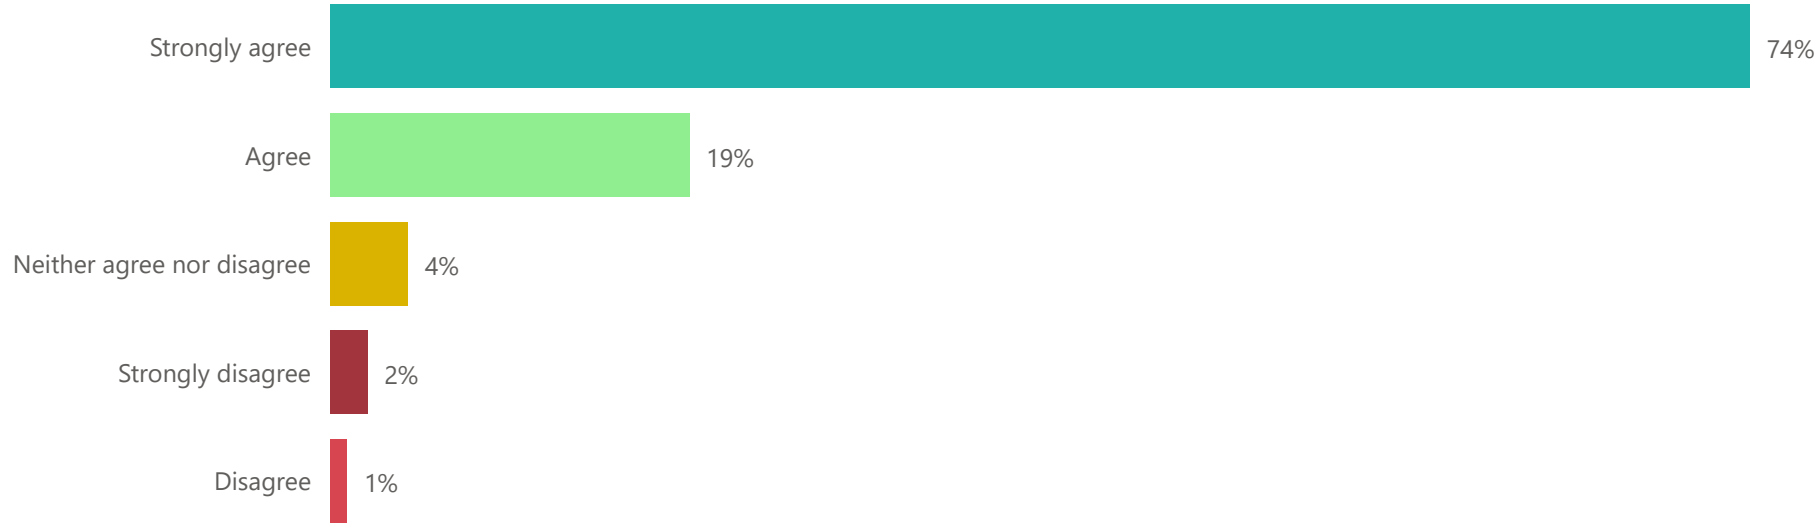

%GT Count of ID by The draft PSPO order will prohibit the use of a motor vehicle in any of the locations identified at Schedule 3 (pages 8-12 of the Draft order) without reasonable excuse or the express permission o...

%GT Count of ID