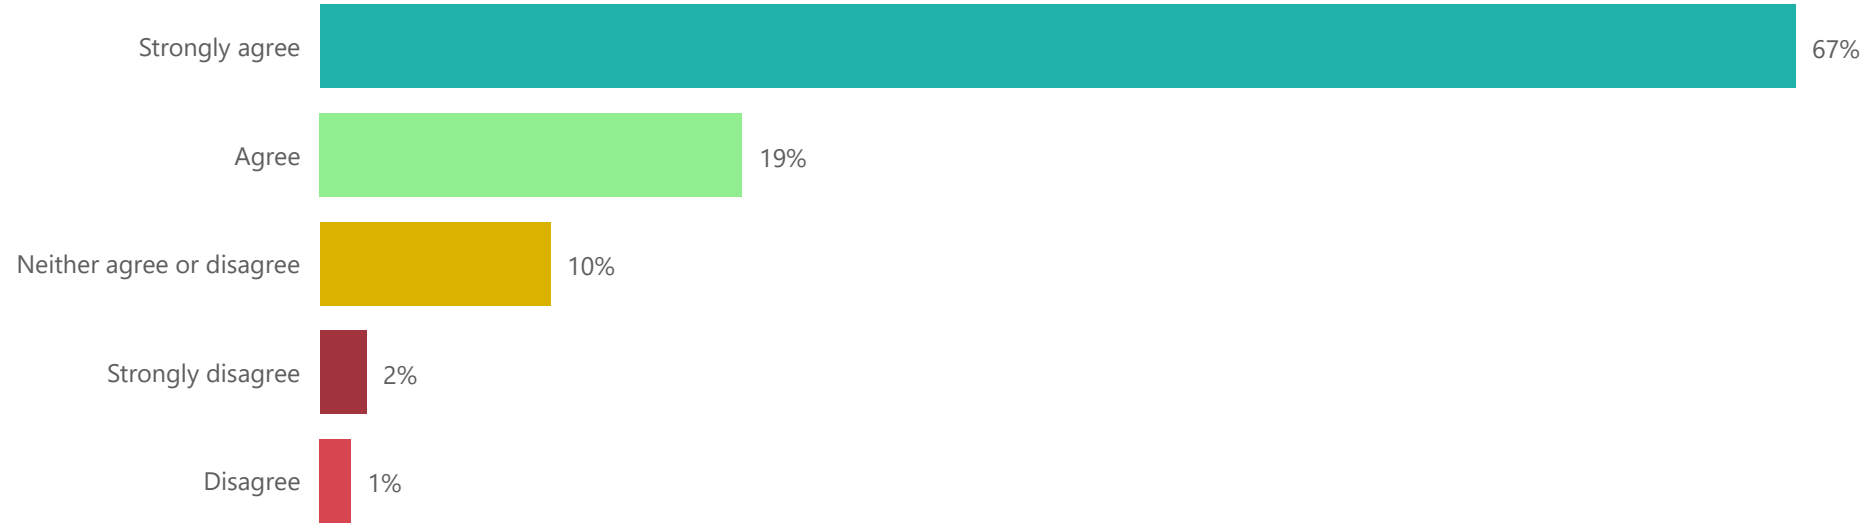

**%GT Count of ID by The draft PSPO order will prohibit the use of pony and traps in any of the locations identified at Schedule 4 (page 13 of the Draft Order), do you agree/disagree with this proposal?**