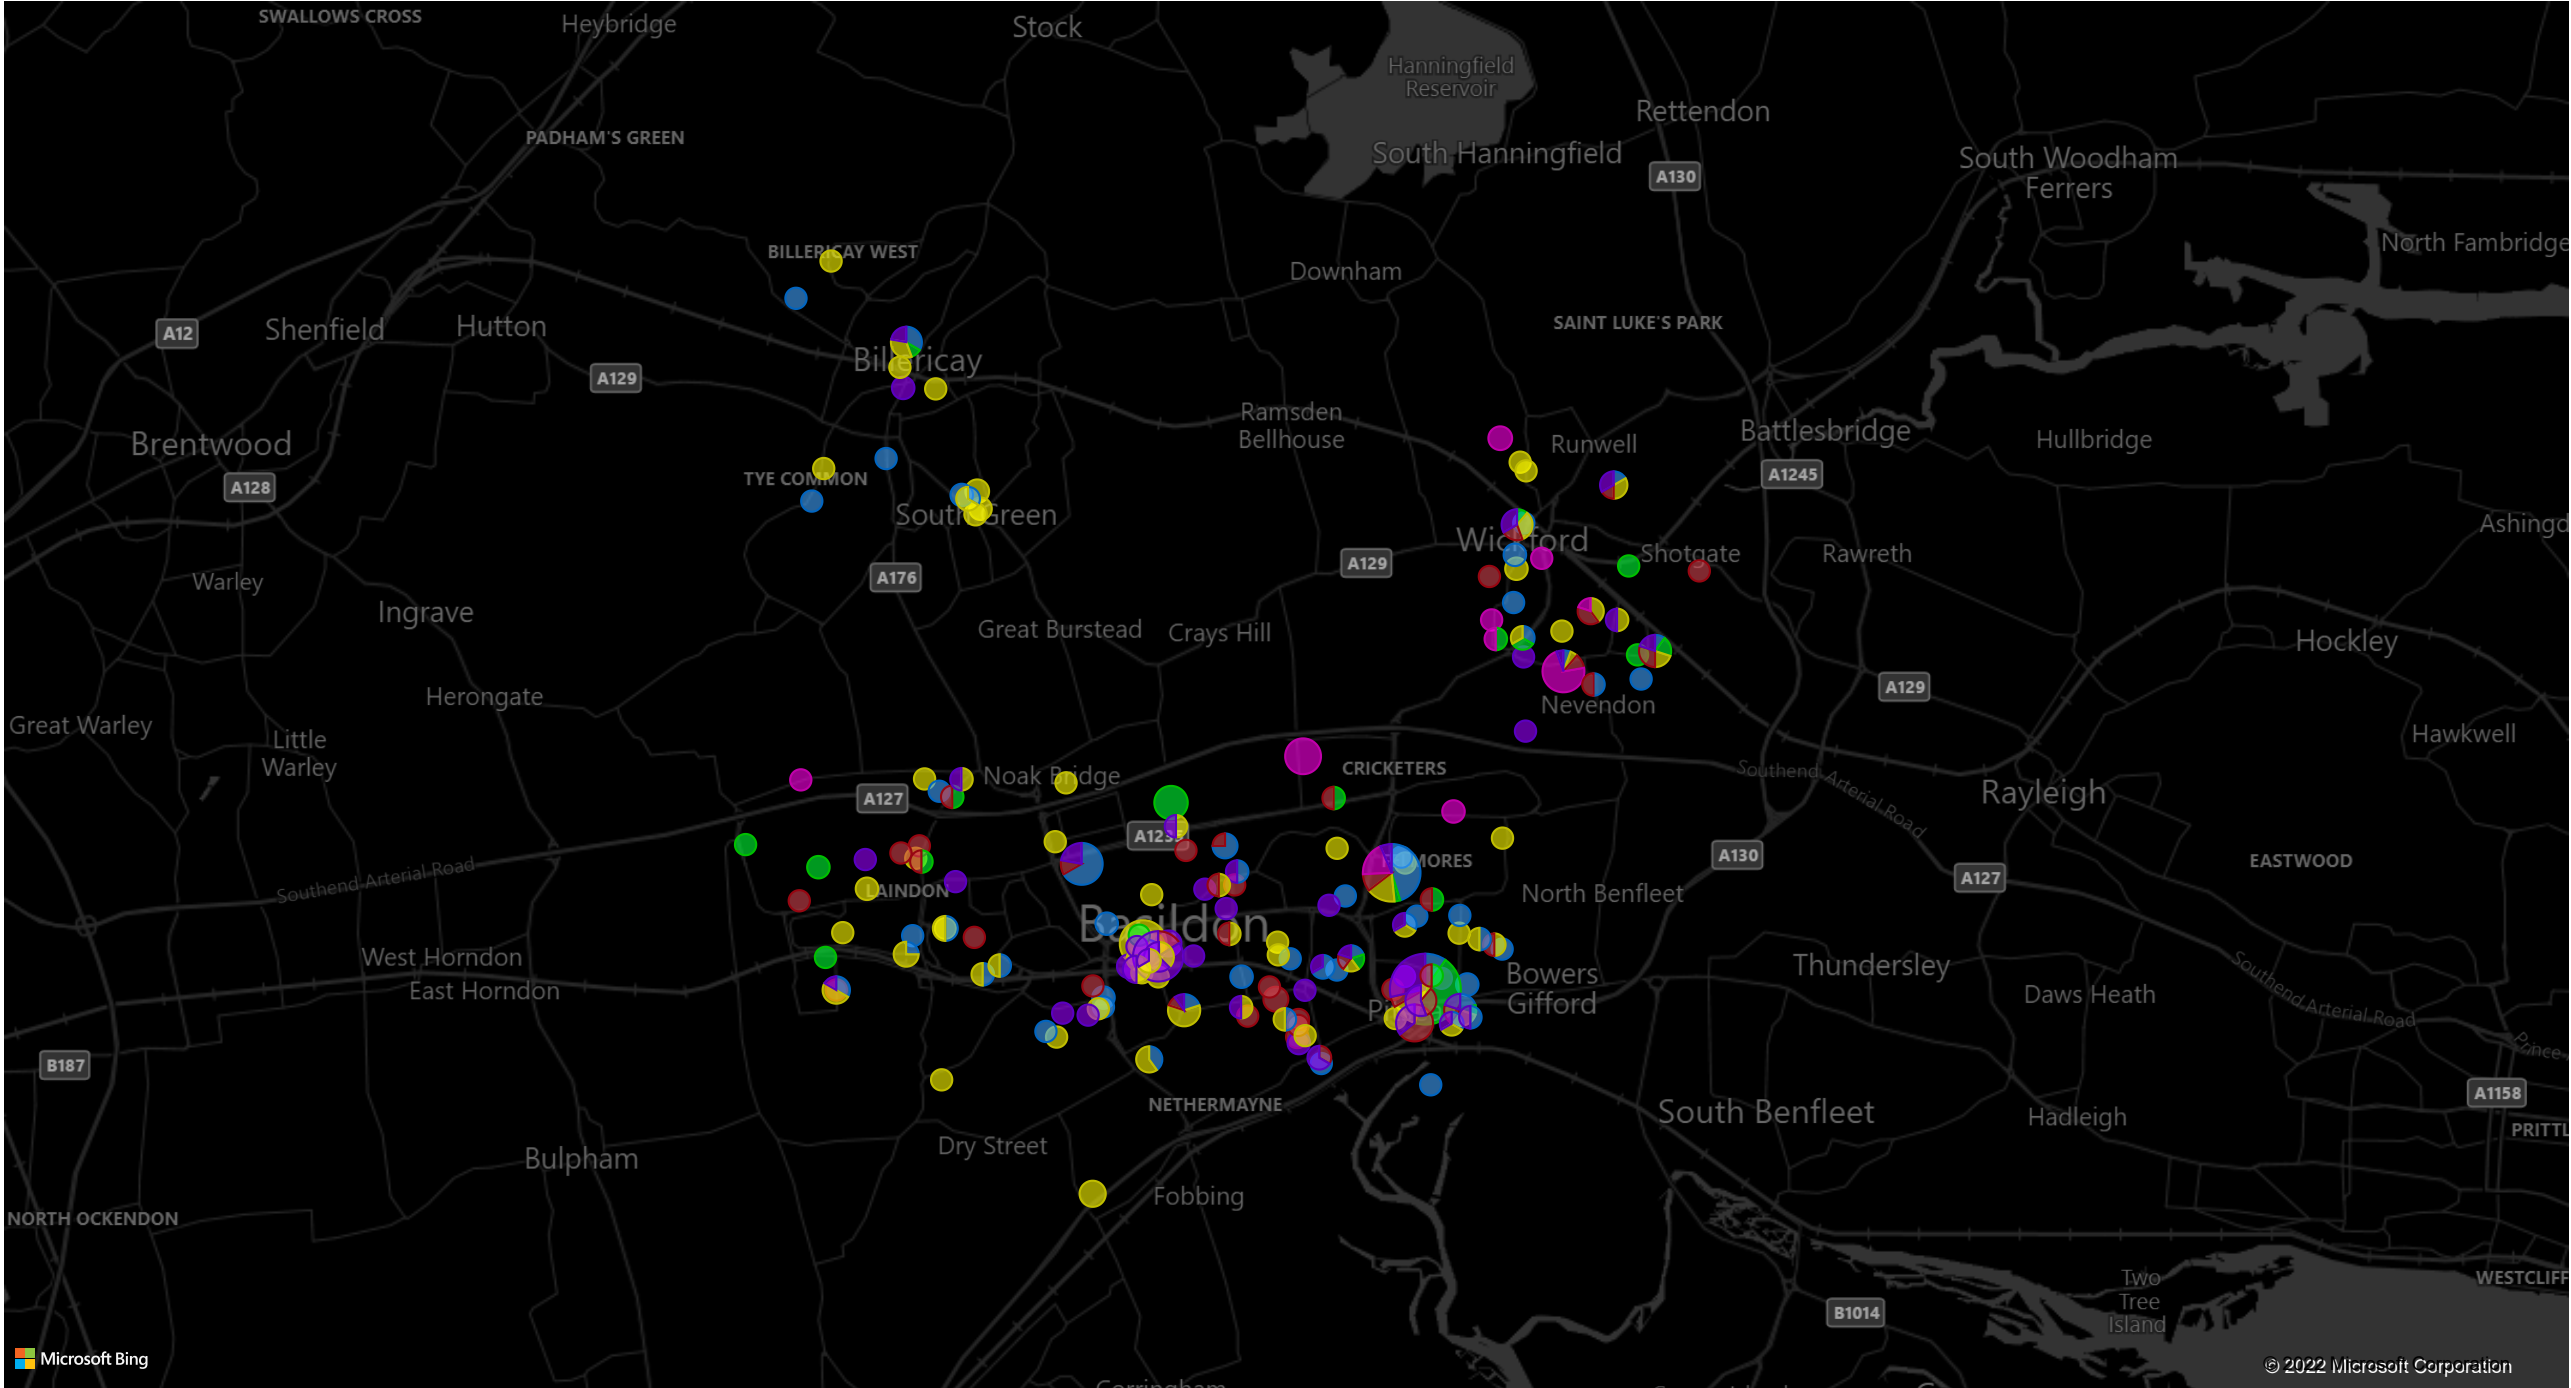

- Town**
- Basildon
  - Billericay
  - Laindon
  - N/A
  - Pitsea
  - Wickford

- Age profile**
- 1 Starting out and young families
  - 2 Middle-aged
  - 3 Close to or retired
  - N/A

### %GT Count of ID by How often have you been affected by anti-social behaviour related to car cruising/car meets in a public place?

Town ● Basildon ● Billericay ● Laindon ● N/A ● Pitsea ● Wickford

- Ward eds**
- 0
  - Billericay East
  - Billericay West
  - Burstead
  - Crouch
  - Fryerns
  - Laindon Park
  - Langdon Hills
  - Lee Chapel North
  - Nethermayne
  - Pitsea North West
  - Pitsea South East
  - St Martin's
  - Vange
  - Wickford Castledon
  - Wickford North
  - Wickford Park

%GT Count of ID

All postcodes and Offence type (the question asked respondents to identify locations)

Offence type witnessed ● alcohol ● car cruising ● drugs ● motor vehicles ● pony and trap ● urination/defecation

All postcodes and Offence type (the question asked respondents to identify locations)

Offence type witnessed ● alcohol ● car cruising ● drugs ● motor vehicles ● pony and trap ● urination/defecation