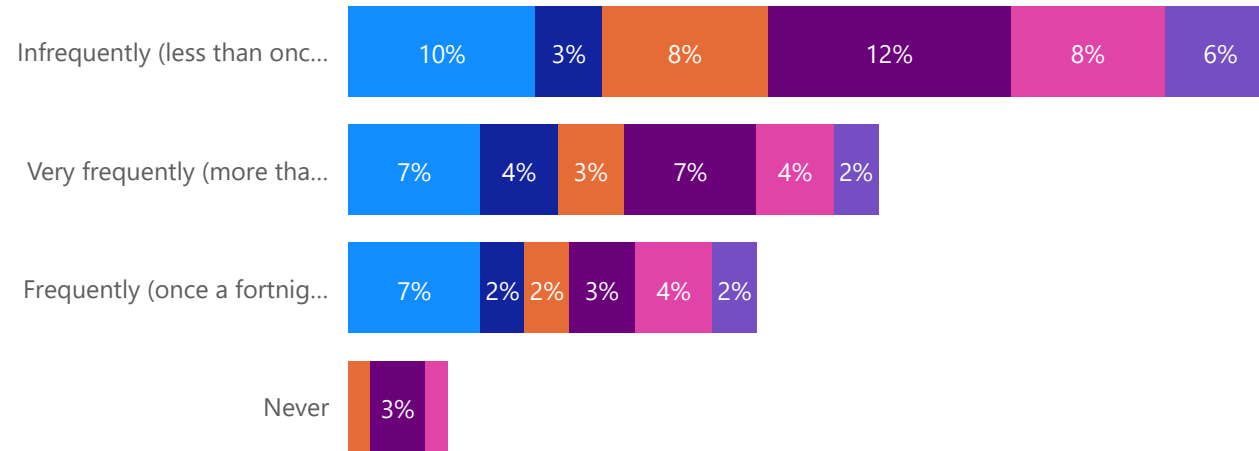

%GT Count of ID by How often have you been affected by anti-social behaviour related to the use and disposal of psychoactive substances in a public place?

Town ● Basildon ● Billericay ● Laindon ● N/A ● Pitsea ● Wickford

%GT Count of ID

Ward eds ▾

- ☐ 0
- ☐ Billericay East
- ☐ Billericay West
- ☐ Burstard
- ☐ Crouch
- ☐ Fryerns
- ☐ Laindon Park
- ☐ Langdon Hills
- ☐ Lee Chapel North
- ☐ Nethermayne
- ☐ Pitsea North West
- ☐ Pitsea South East
- ☐ St Martin's
- ☐ Vange
- ☐ Wickford Castledon
- ☐ Wickford North
- ☐ Wickford Park

%GT Count of ID