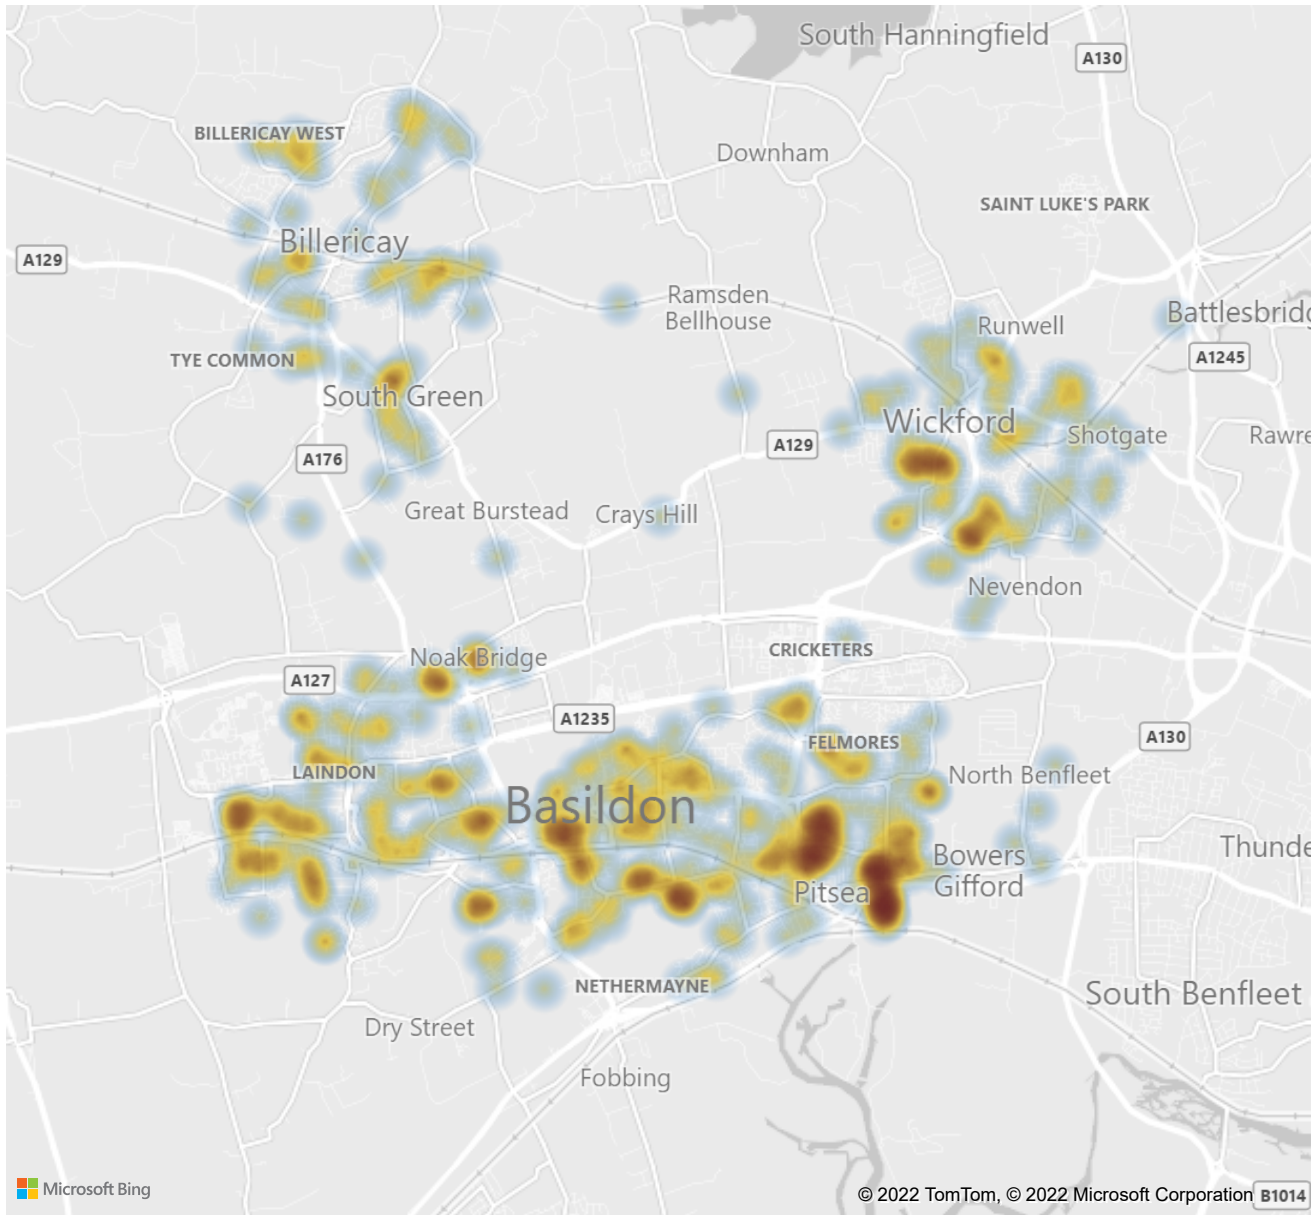

## Final results (unweighted)

Postcode ed1

**564**  
Count of ID

Town	ID	%GT ID	% borough pop. aged 16 and over
Basildon	121	27%	26%
Pitsea	95	21%	14%
Wickford	88	19%	22%
Laindon	81	18%	20%
Billericay	67	15%	19%
<b>Total</b>	<b>452</b>	<b>100%</b>	<b>100%</b>

Ward eds	ID	%GT ID	% Borough pop 16 and over
Pitsea South East	71	16%	7%
Nethermayne	34	8%	7%
Laindon Park	30	7%	7%
St Martin's	30	7%	5%
Fryerns	29	6%	8%
Burstead	28	6%	6%
Vange	28	6%	5%
Billericay East	27	6%	7%
Lee Chapel North	27	6%	7%
Wickford North	25	6%	7%
Wickford Park	25	6%	5%
Langdon Hills	24	5%	5%
Pitsea North West	24	5%	7%
Wickford Castledon	21	5%	4%
Crouch	17	4%	5%
Billericay West	12	3%	7%
<b>Total</b>	<b>452</b>	<b>100%</b>	<b>100%</b>