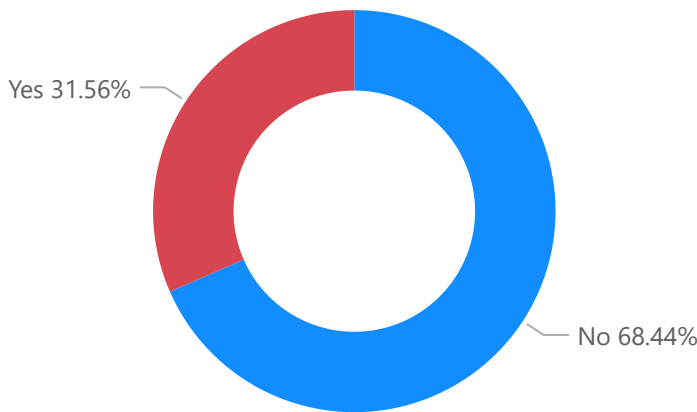

ID by Have you been detrimentally affected by anti-social behaviour related to the use and disposal of psychoactive substances in a public place?