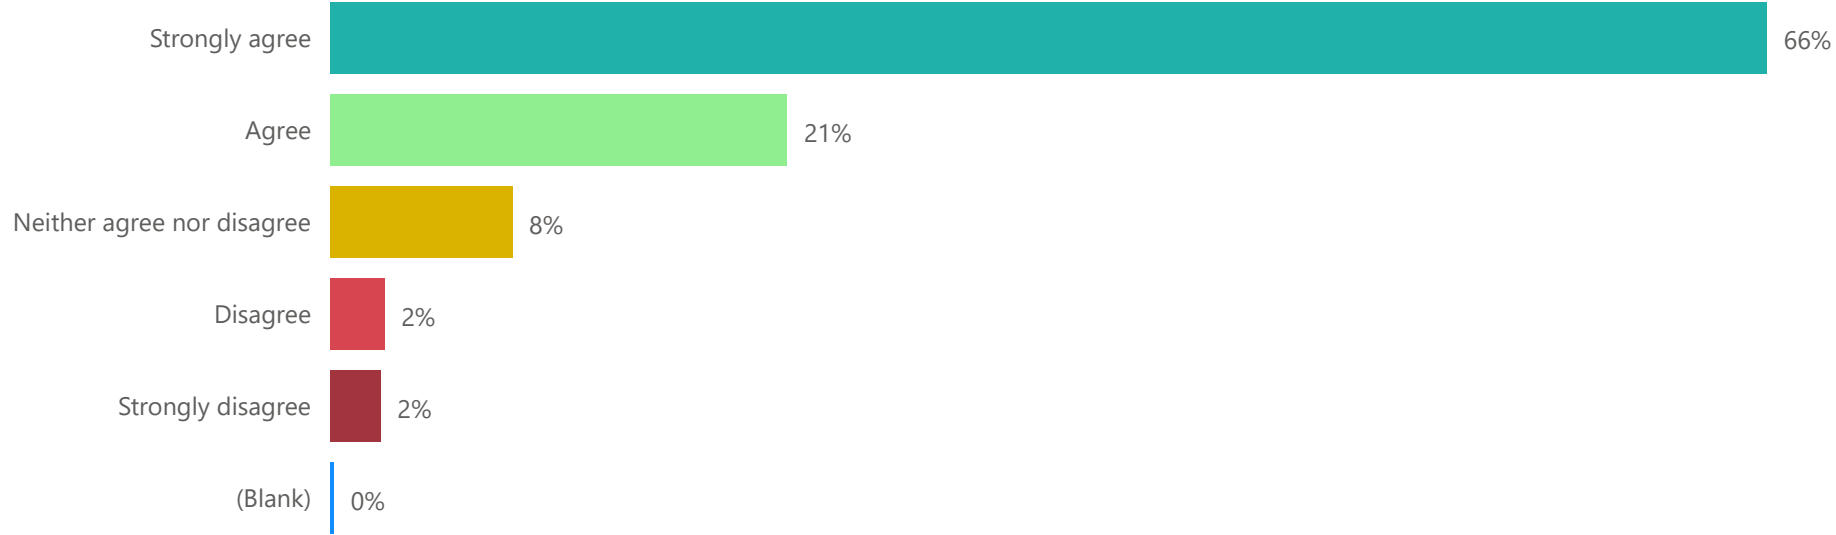

%GT Count of ID by The draft PSPO order will prohibit car cruising, including the promotion, organisation, and publicising of an event in any of the locations identified within Schedule 5 (page 14 of the Draft Order...

%GT Count of ID