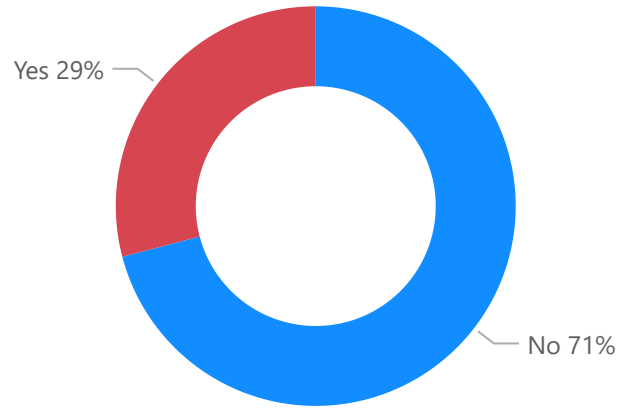

ID by Have you been detrimentally affected by urination or defecation in a public place?