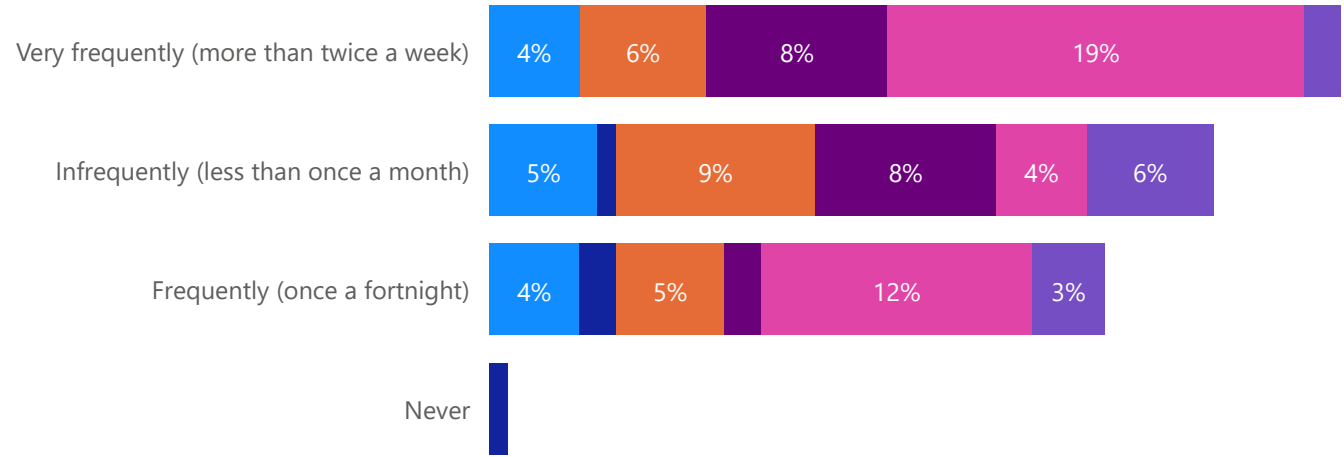

%GT Count of ID by How often have you been affected by anti-social behaviour related to car cruising/car meets in a public place?

Town ● Basildon ● Billericay ● Laindon ● N/A ● Pitsea ● Wickford

1. **Ward eds**
2. ☐ 0
   - ☐ Billericay East
   - ☐ Billericay West
   - ☐ Burstead
   - ☐ Crouch
   - ☐ Fryerns
   - ☐ Laindon Park
   - ☐ Langdon Hills
   - ☐ Lee Chapel North
   - ☐ Nethermayne
   - ☐ Pitsea North West
   - ☐ Pitsea South East
   - ☐ St Martin's
   - ☐ Vange
   - ☐ Wickford Castledon
   - ☐ Wickford North
   - ☐ Wickford Park

%GT Count of ID