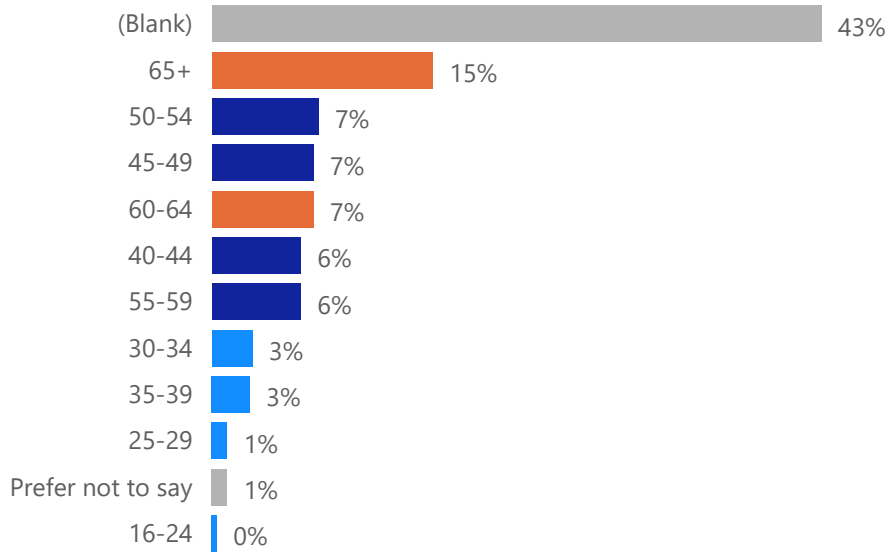

%GT Count of ID by Age group