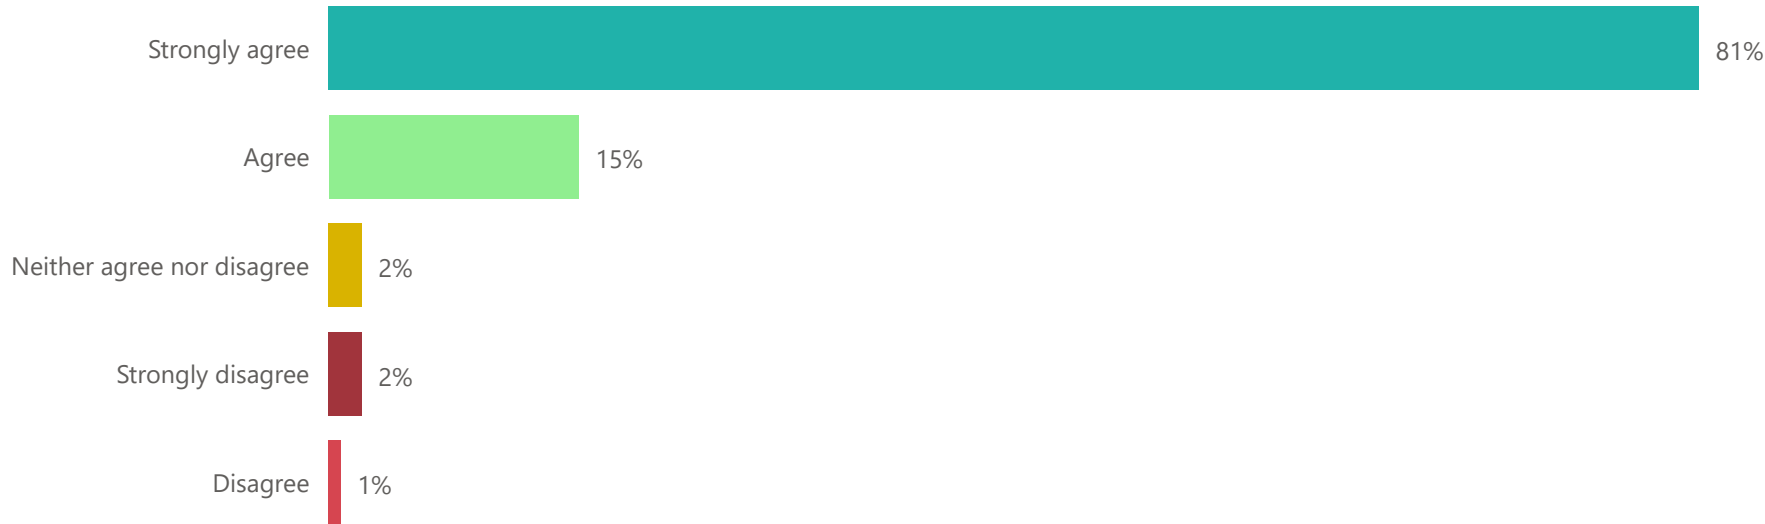

%GT Count of ID by The draft PSPO order will prohibit the use of illegal drugs or psychoactive substances, which would be a Borough-wide offence (page 6 of the Draft order), do you agree/disagree with this proposal?

%GT Count of ID

Town

- ☐ Basildon
- ☐ Billericay
- ☐ Laindon
- ☐ N/A
- ☐ Pitsea
- ☐ Wickford

Age profile

- ☐ 1 Starting out and young families
- ☐ 2 Middle-aged
- ☐ 3 Close to or retired
- ☐ N/A

Ward eds

- ☐ 0
- ☐ Billericay East
- ☐ Billericay West
- ☐ Burstead
- ☐ Crouch
- ☐ Fryerns
- ☐ Laindon Park
- ☐ Langdon Hills
- ☐ Lee Chapel North
- ☐ Nethermayne
- ☐ Pitsea North West
- ☐ Pitsea South East
- ☐ St Martin's
- ☐ Vange
- ☐ Wickford Castledon
- ☐ Wickford North
- ☐ Wickford Park