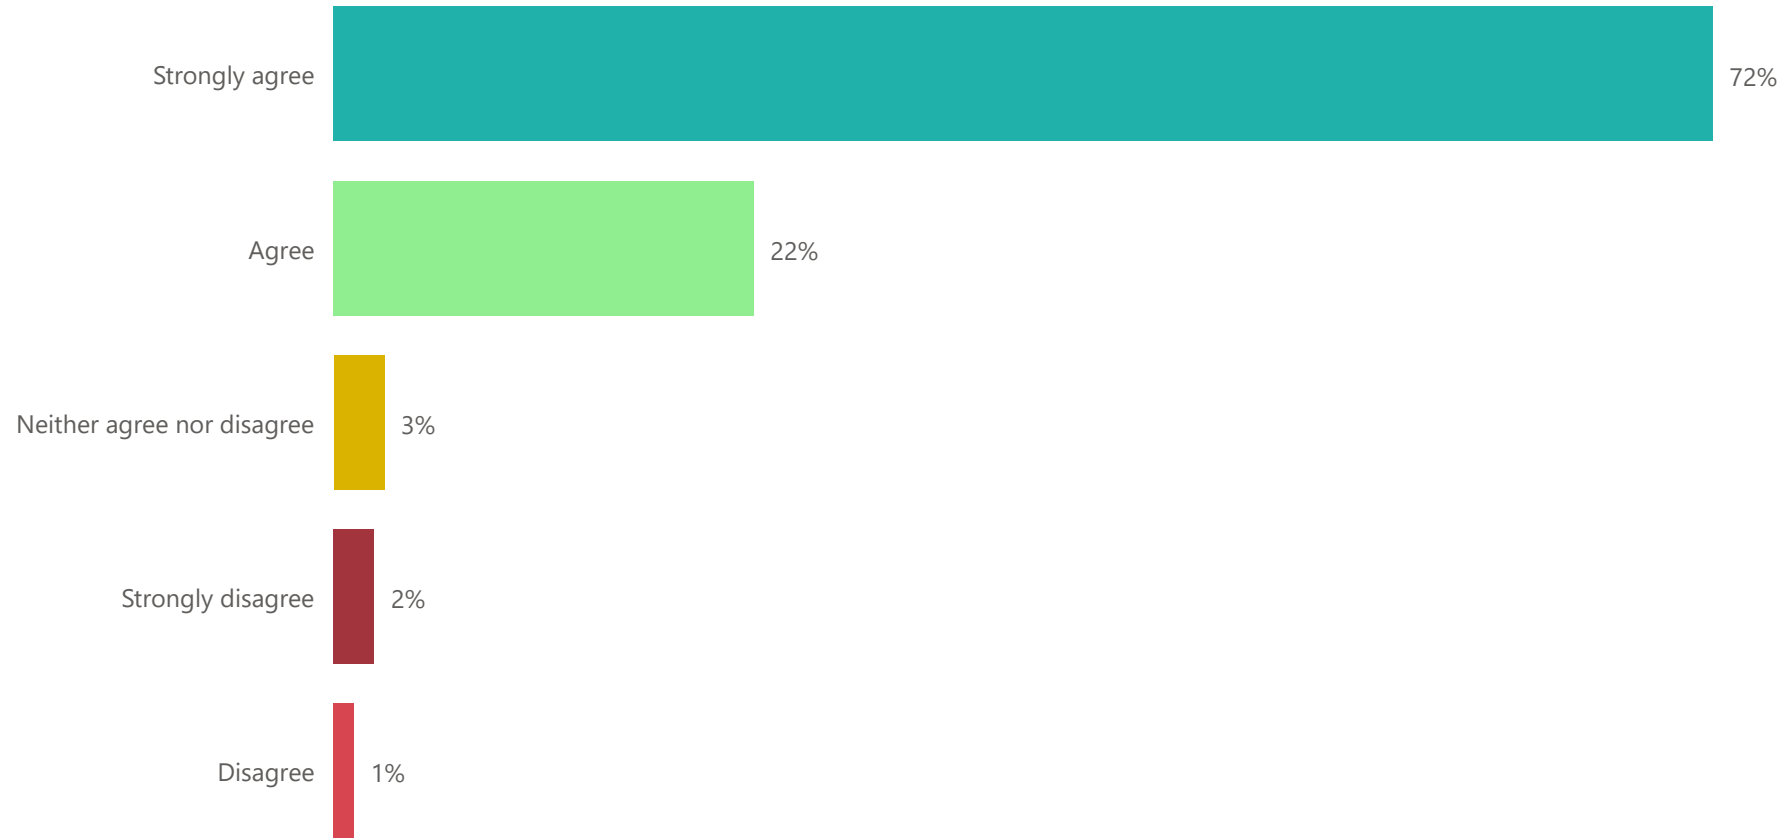

Failing to surrender a container of alcohol, and failure to comply with a direction not to consume alcohol when asked to do so by an authorised person, would be a Borough-wide offence as part of the proposed order. Do you agree/disagree with this pro

%GT Count of ID

Town

- ☐ Basildon
- ☐ Billericay
- ☐ Laindon
- ☐ N/A
- ☐ Pitsea
- ☐ Wickford

Age profile

- ☐ 1 Starting out and young families
- ☐ 2 Middle-aged
- ☐ 3 Close to or retired
- ☐ N/A

Ward eds

- ☐ 0
- ☐ Billericay East
- ☐ Billericay West
- ☐ Burstead
- ☐ Crouch
- ☐ Fryerns
- ☐ Laindon Park
- ☐ Langdon Hills
- ☐ Lee Chapel North
- ☐ Nethermayne
- ☐ Pitsea North West
- ☐ Pitsea South East
- ☐ St Martin's
- ☐ Vange
- ☐ Wickford Castledon
- ☐ Wickford North
- ☐ Wickford Park