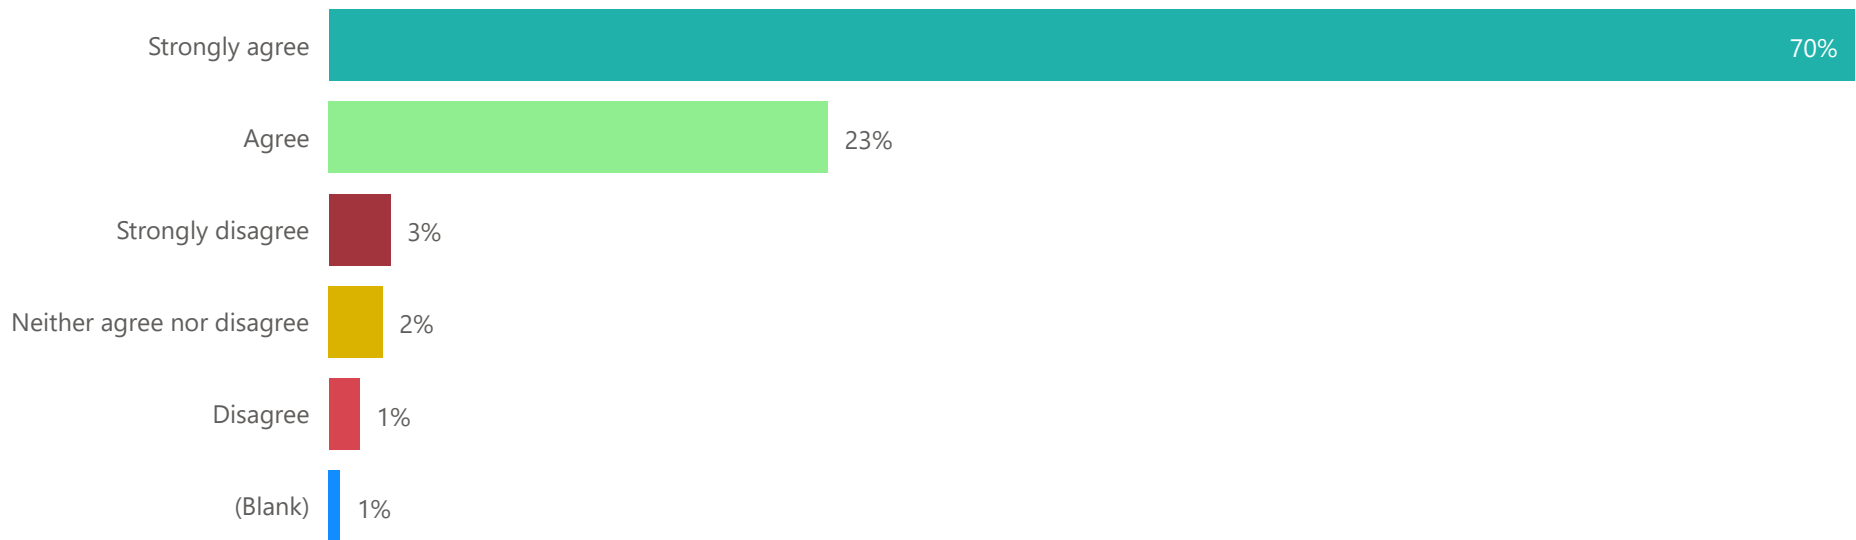

%GT Count of ID by The draft PSPO order will prohibit having an open container of alcohol or consuming alcohol in Basildon Town Centre and Pitsea Town Centre (Schedule 2 - page 7 of the draft order), do you agree/di...

%GT Count of ID

Town

- ☐ Basildon
- ☐ Billericay
- ☐ Laindon
- ☐ N/A
- ☐ Pitsea
- ☐ Wickford

Age profile

- ☐ 1 Starting out and young families
- ☐ 2 Middle-aged
- ☐ 3 Close to or retired
- ☐ N/A

Ward eds

- ☐ 0
- ☐ Billericay East
- ☐ Billericay West
- ☐ Burstead
- ☐ Crouch
- ☐ Fryerns
- ☐ Laindon Park
- ☐ Langdon Hills
- ☐ Lee Chapel North
- ☐ Nethermayne
- ☐ Pitsea North West
- ☐ Pitsea South East
- ☐ St Martin's
- ☐ Vange
- ☐ Wickford Castledon
- ☐ Wickford North
- ☐ Wickford Park