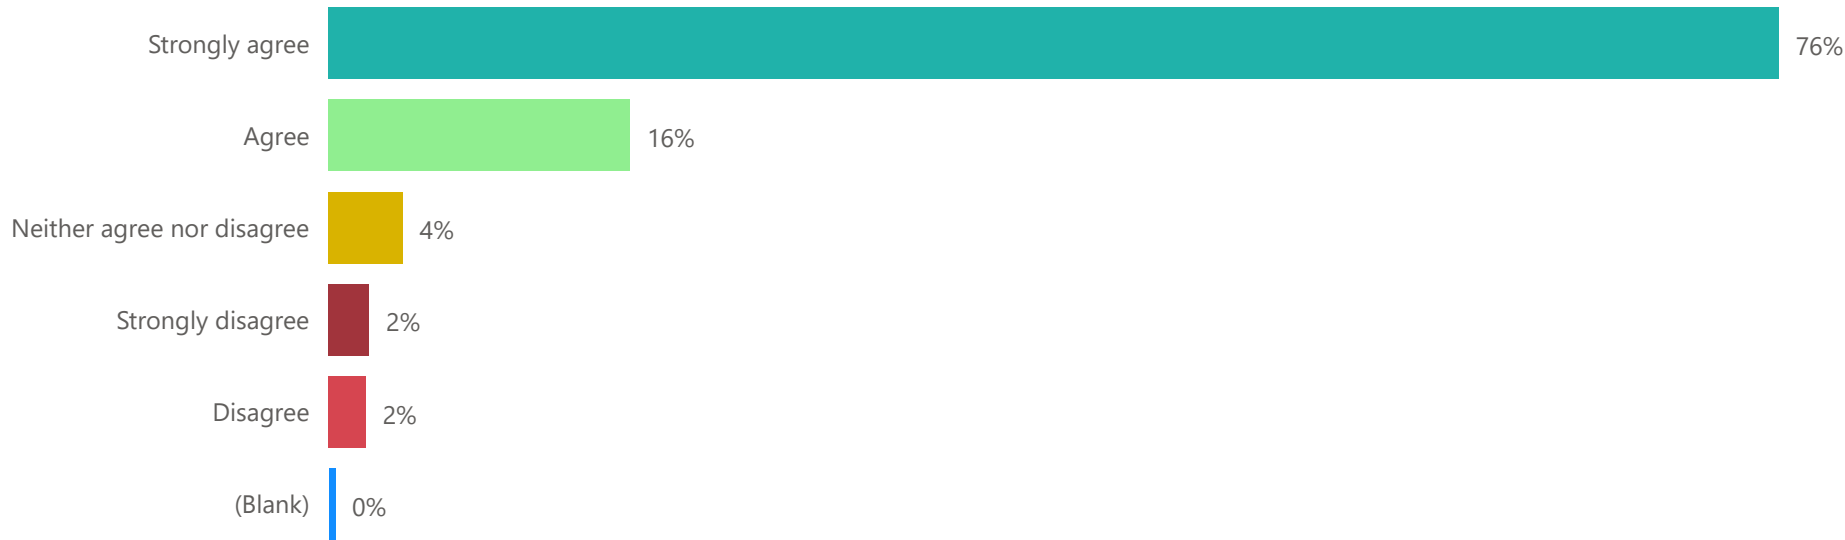

%GT Count of ID by The draft PSPO will prohibit urination or defecation in a public place unless such a place is a serviced public convenience, which will be a Borough-wide offence (page 6 of the Draft order) do you...

1. **Ward eds**
2. ☐ 0
   - ☐ Billericay East
   - ☐ Billericay West
   - ☐ Burstead
   - ☐ Crouch
   - ☐ Fryerns
   - ☐ Laindon Park
   - ☐ Langdon Hills
   - ☐ Lee Chapel North
   - ☐ Nethermayne
   - ☐ Pitsea North West
   - ☐ Pitsea South East
   - ☐ St Martin's
   - ☐ Vange
   - ☐ Wickford Castledon
   - ☐ Wickford North
   - ☐ Wickford Park

%GT Count of ID