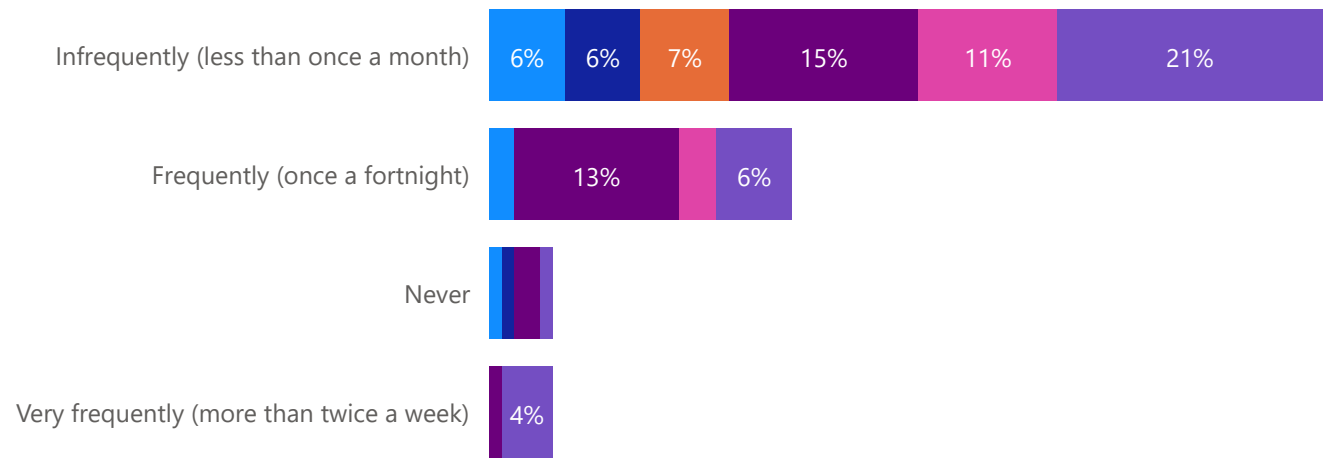

%GT Count of ID by How often have you been affected by anti-social behaviour related to the use of a pony and trap in a public place

Town ● Basildon ● Billericay ● Laindon ● N/A ● Pitsea ● Wickford

1. **Town**
2. ☐ Basildon
   - ☐ Billericay
   - ☐ Laindon
   - ☐ N/A
   - ☐ Pitsea
   - ☐ Wickford

1. **Age profile**
2. ☐ 1 Starting out and young families
   - ☐ 2 Middle-aged
   - ☐ 3 Close to or retired
   - ☐ N/A