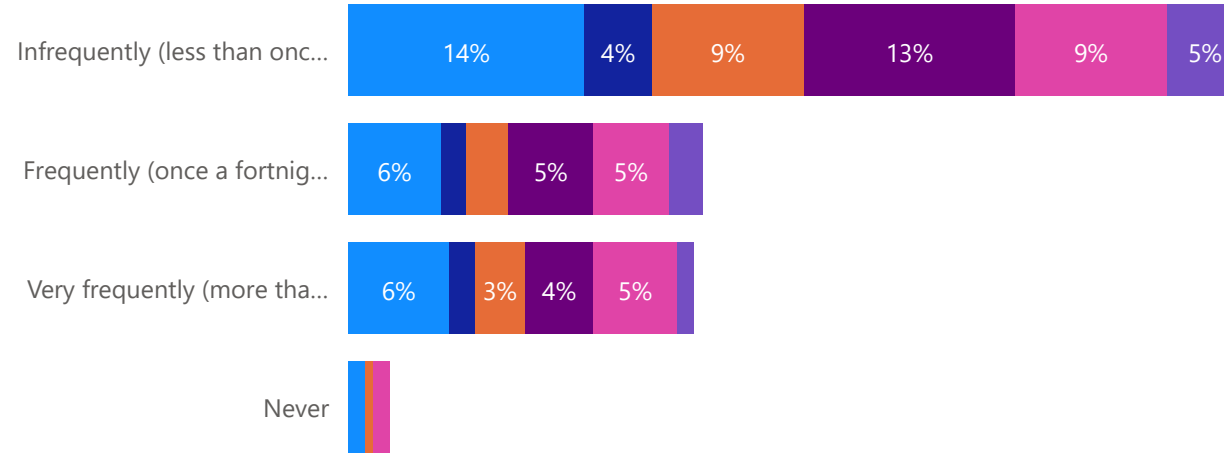

%GT Count of ID by How often have you been affected by anti-social behaviour related to alcohol consumption in a public place?

Town ● Basildon ● Billericay ● Laindon ● N/A ● Pitsea ● Wickford

Town ▾

- ☐ Basildon
- ☐ Billericay
- ☐ Laindon
- ☐ N/A
- ☐ Pitsea
- ☐ Wickford

Age profile ▾

- ☐ 1 Starting out and young families
- ☐ 2 Middle-aged
- ☐ 3 Close to or retired
- ☐ N/A