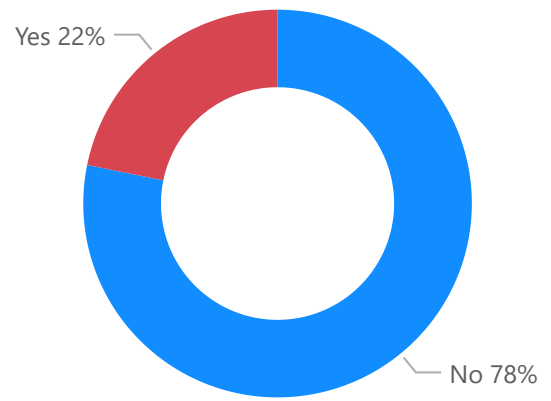

ID by Have you been detrimentally affected by anti-social behaviour related to car cruising/car meets in a public place?