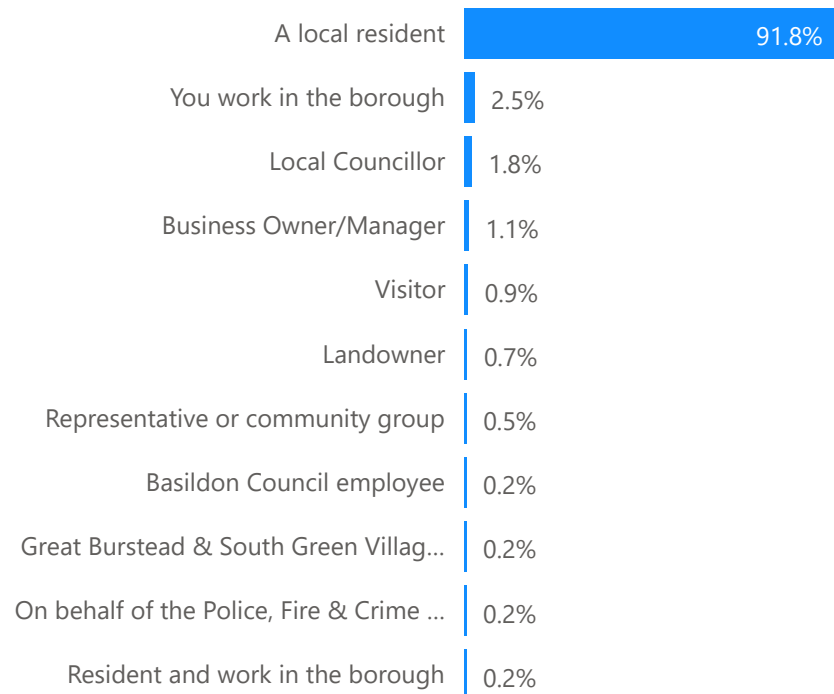

%GT Count of ID by Are you responding as:

Are you responding as: