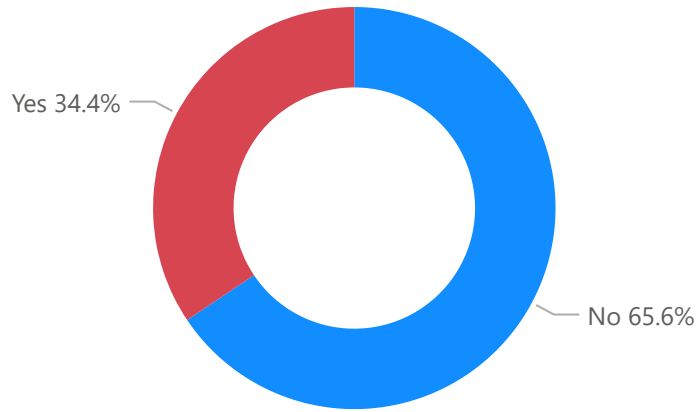

**ID by Have you been detrimentally affected by anti-social behaviour related to alcohol consumption in a public place?**

**%GT Count of ID by How often have you been affected by anti-social behaviour related to alcohol consumption in a public place?**