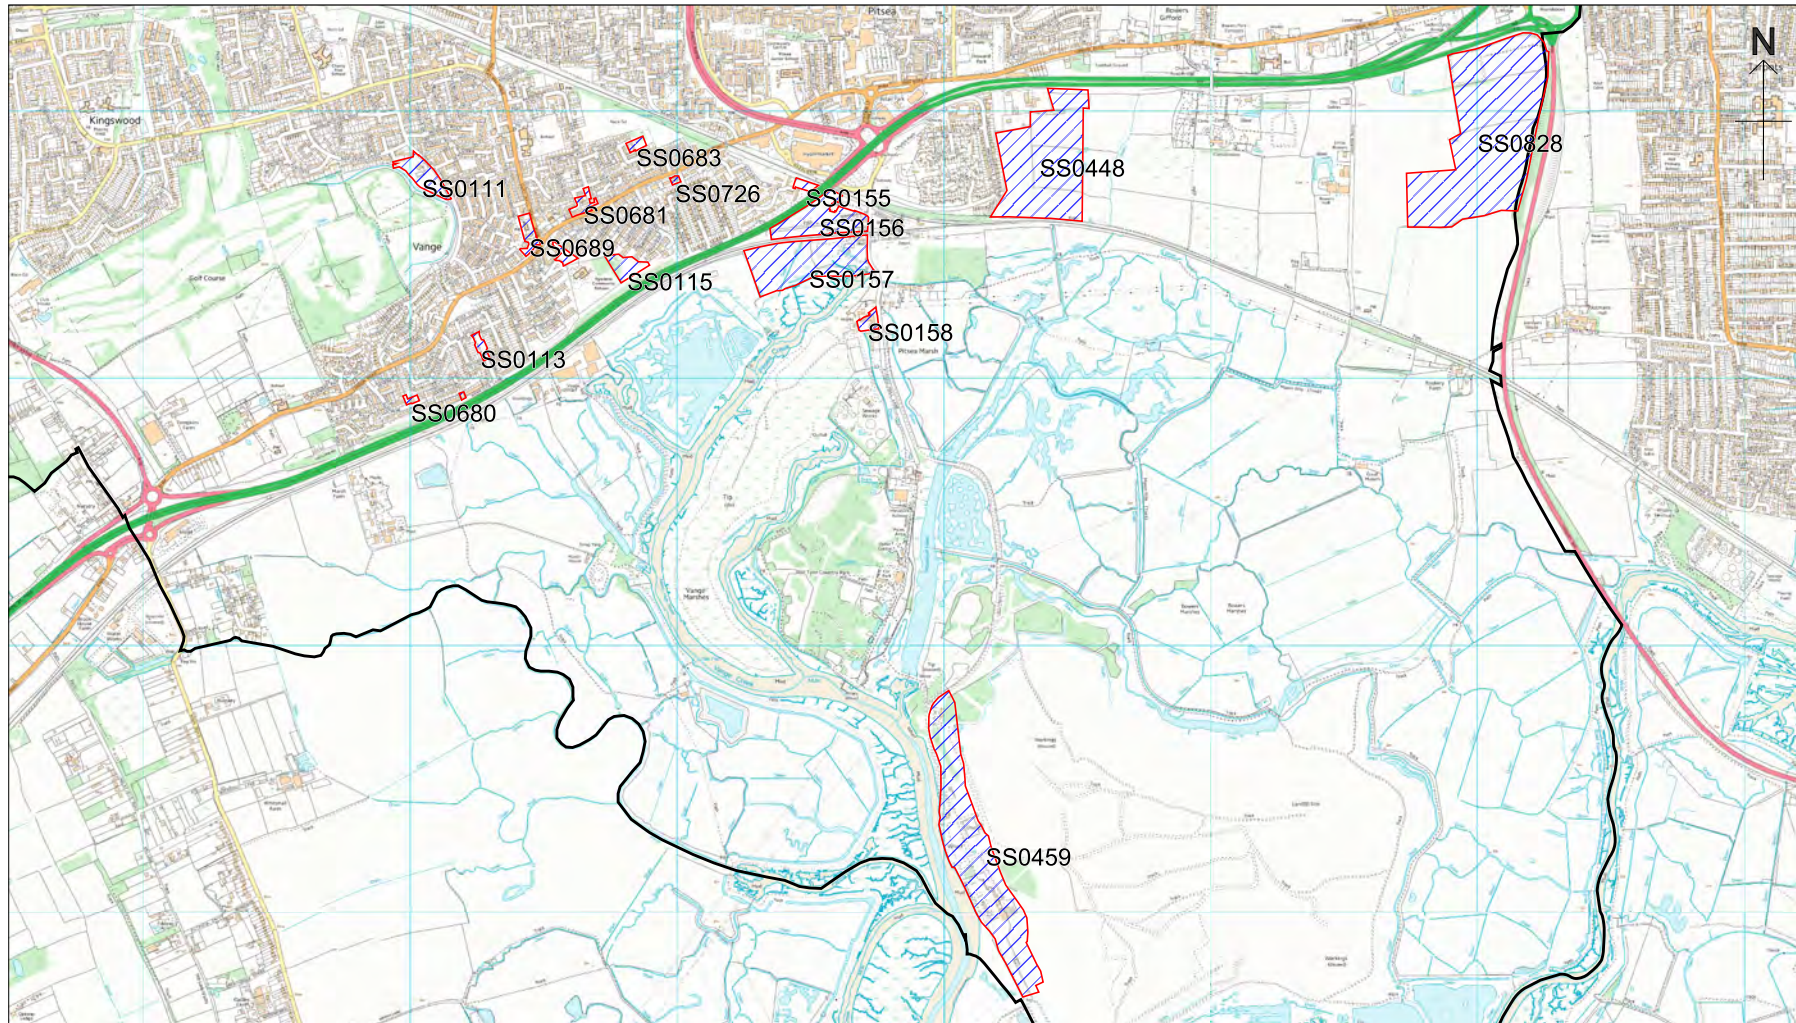

HELAA Report 2020 - Insert Map 19

Basildon Council
BASILDON • BILLERICAY • WICKFORD

HELAA Report 2020
Insert Map 19

HELAA 2020 Sites

Borough Boundary

Ordnance Survey
Licensed System Supplier