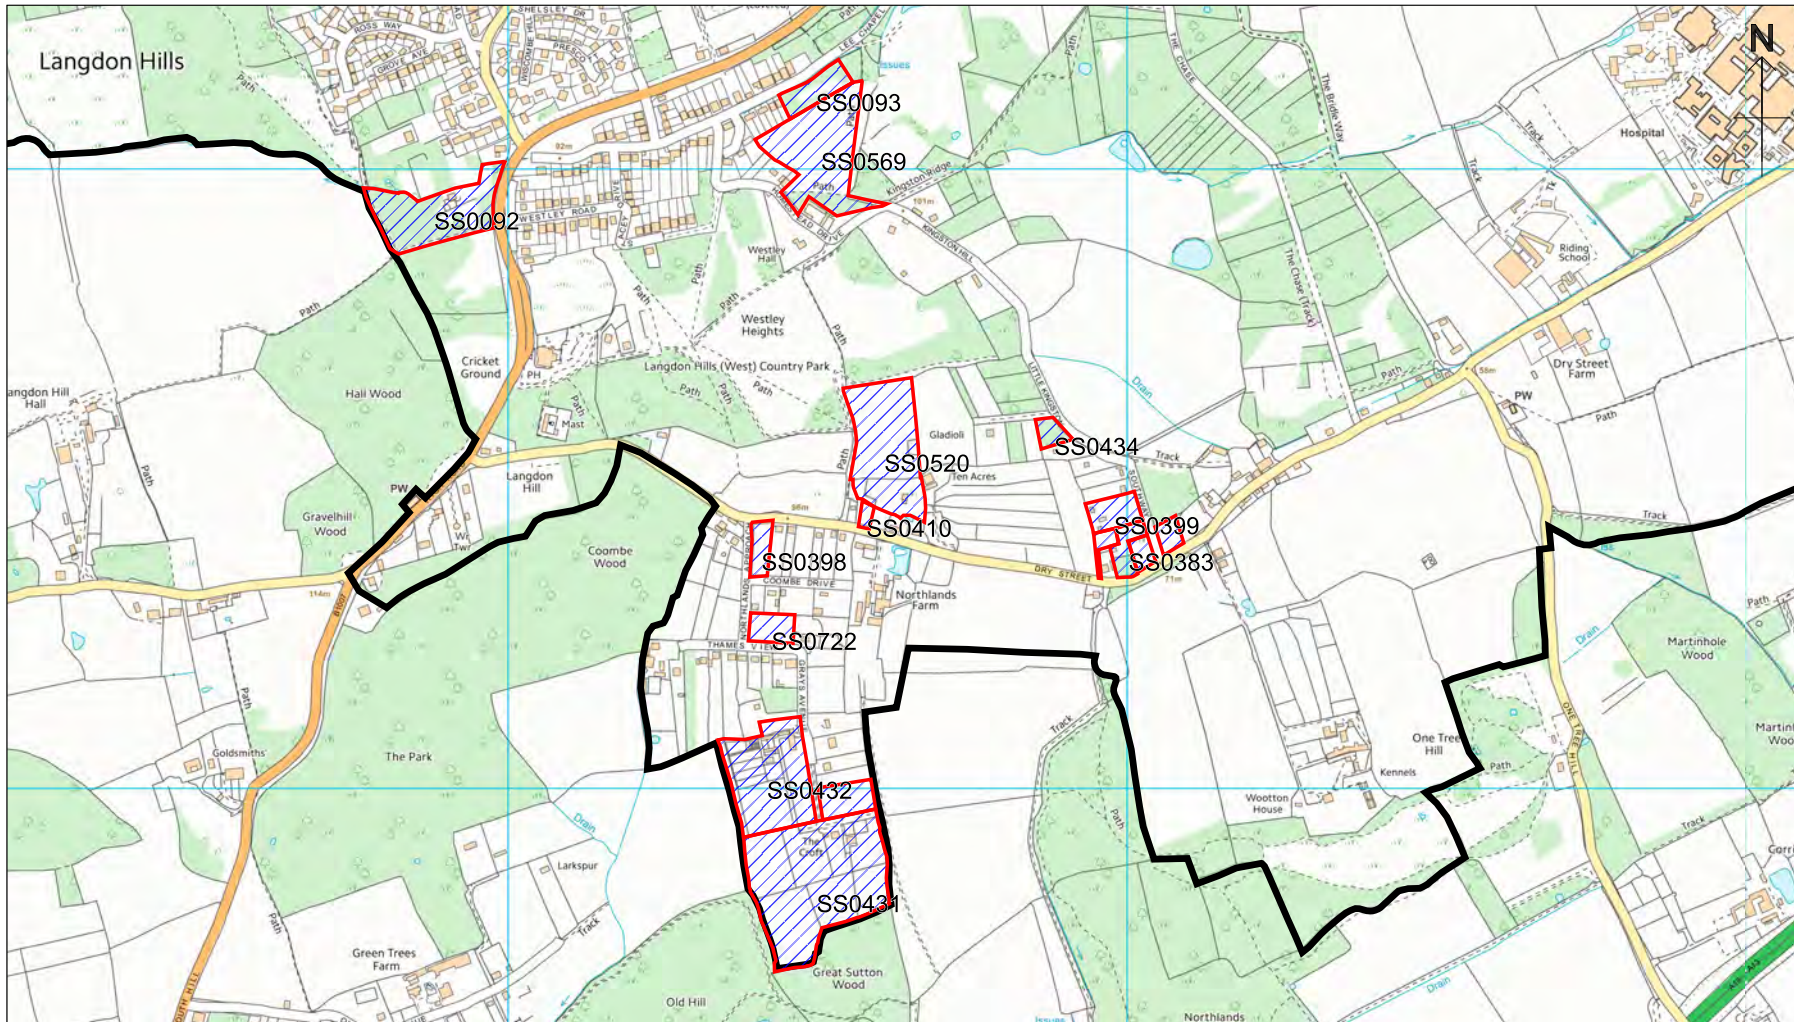

HELAA Report 2020 - Insert Map 14

Basildon Council
 BASILDON • BILLERICAY • WICKFORD

HELAA Report 2020
 Insert Map 14

 HELAA 2020 Sites

 Borough Boundary

 **Ordnance Survey**
 Licensed System Supplier

This material has been reproduced from Ordnance Survey digital map data with the permission of the Controller of Her Majesty's Stationery Office. © Crown copyright.

HELAA Report 2020 - Insert Map 15

HELAA Report 2020 - Insert Map 16

HELAA Report 2020 - Insert Map 17

HELAA Report 2020
 Insert Map 17

-  HELAA 2020 Sites
-  Borough Boundary