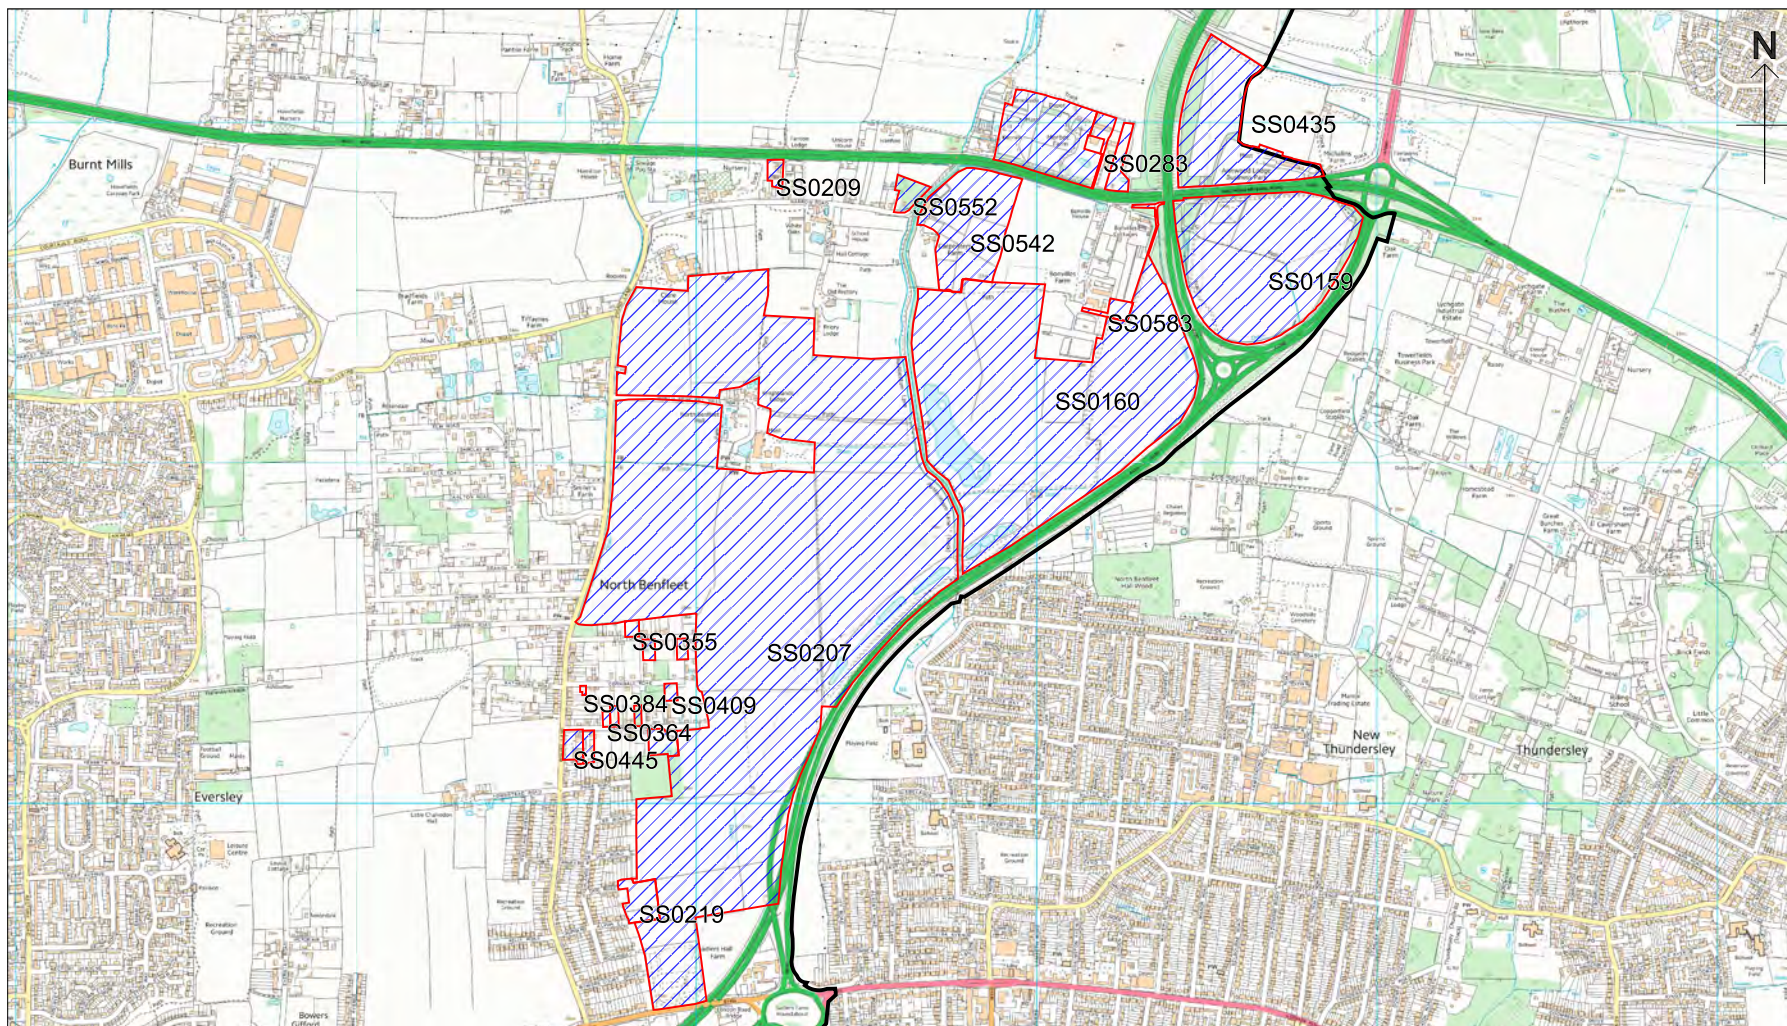

HELAA Report 2020 - Insert Map 14

Basildon Council
 BASILDON • BILLERICAY • WICKFORD

HELAA Report 2020
 Insert Map 14

 HELAA 2020 Sites

 Borough Boundary

 **Ordnance Survey**
 Licensed System Supplier

This material has been reproduced from Ordnance Survey digital map data with the permission of the Controller of Her Majesty's Stationery Office. © Crown copyright.

HELAA Report 2020 - Insert Map 15

HELAA Report 2020 - Insert Map 16

HELAA Report 2020 - Insert Map 17

HELAA Report 2020
 Insert Map 17

-  HELAA 2020 Sites
-  Borough Boundary