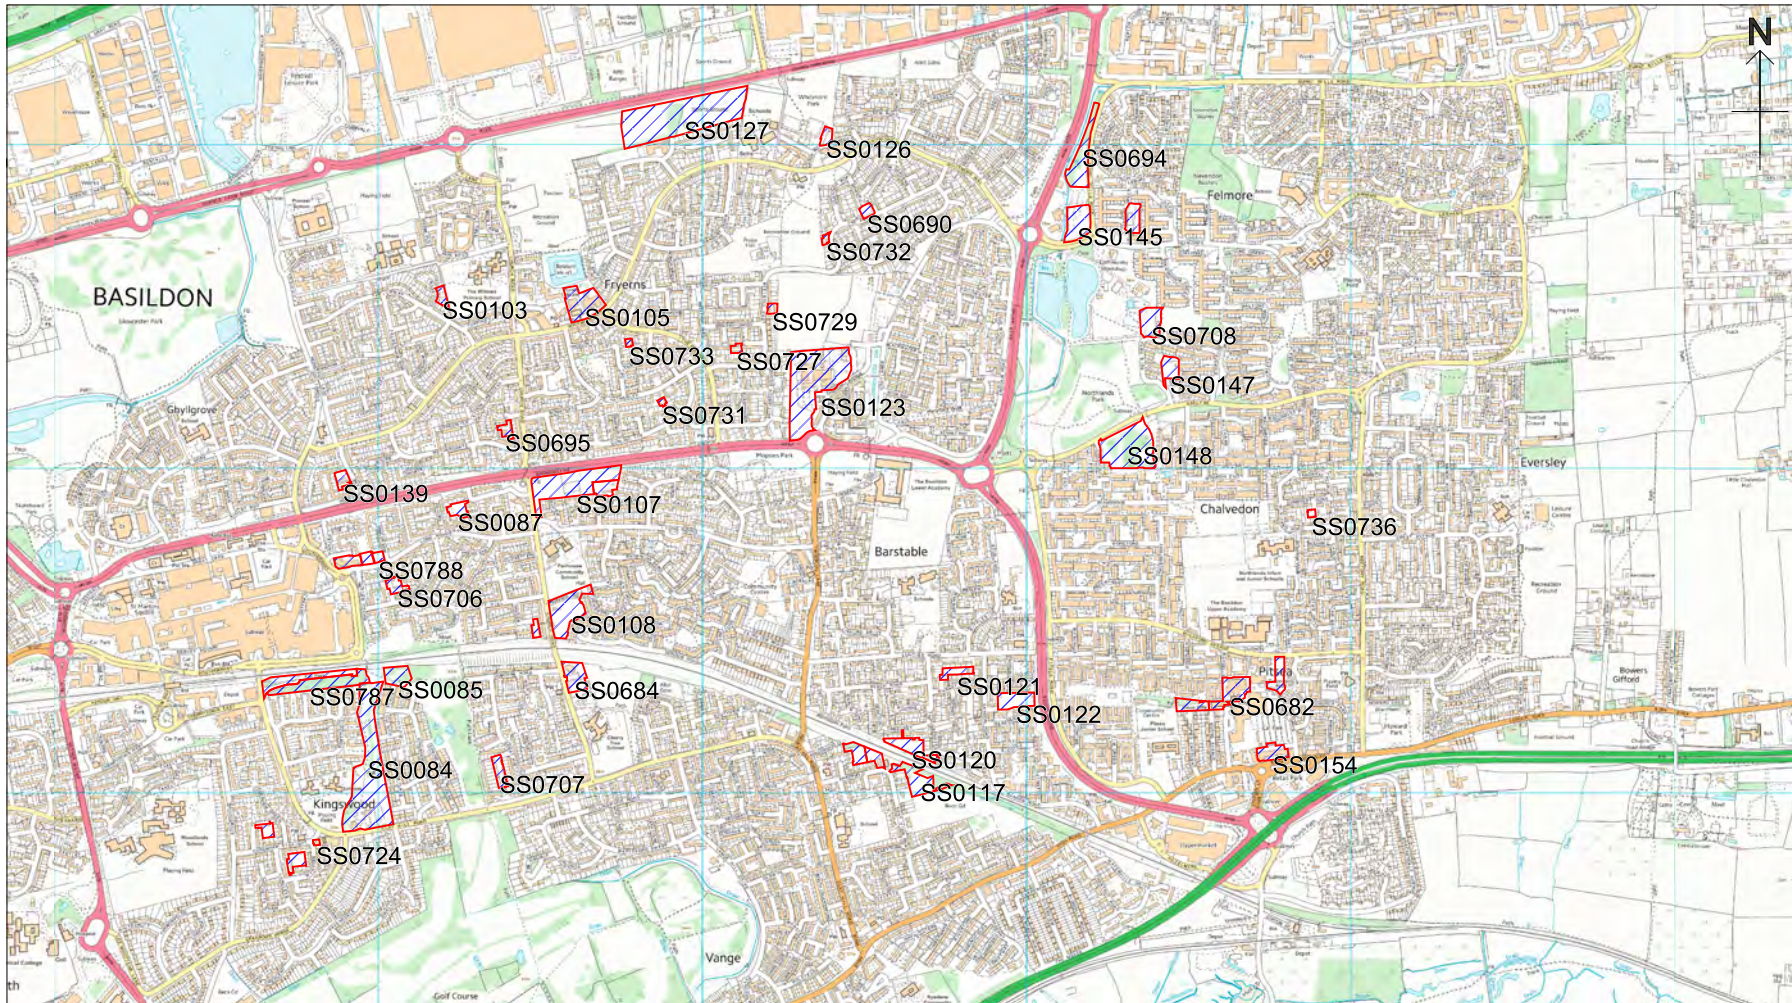

HELAA Report 2020 - Insert Map 14

Basildon Council
BASILDON • BILLERICAY • WICKFORD

HELAA Report 2020
Insert Map 14

HELAA 2020 Sites

Borough Boundary

Ordnance Survey
Licensed System Supplier