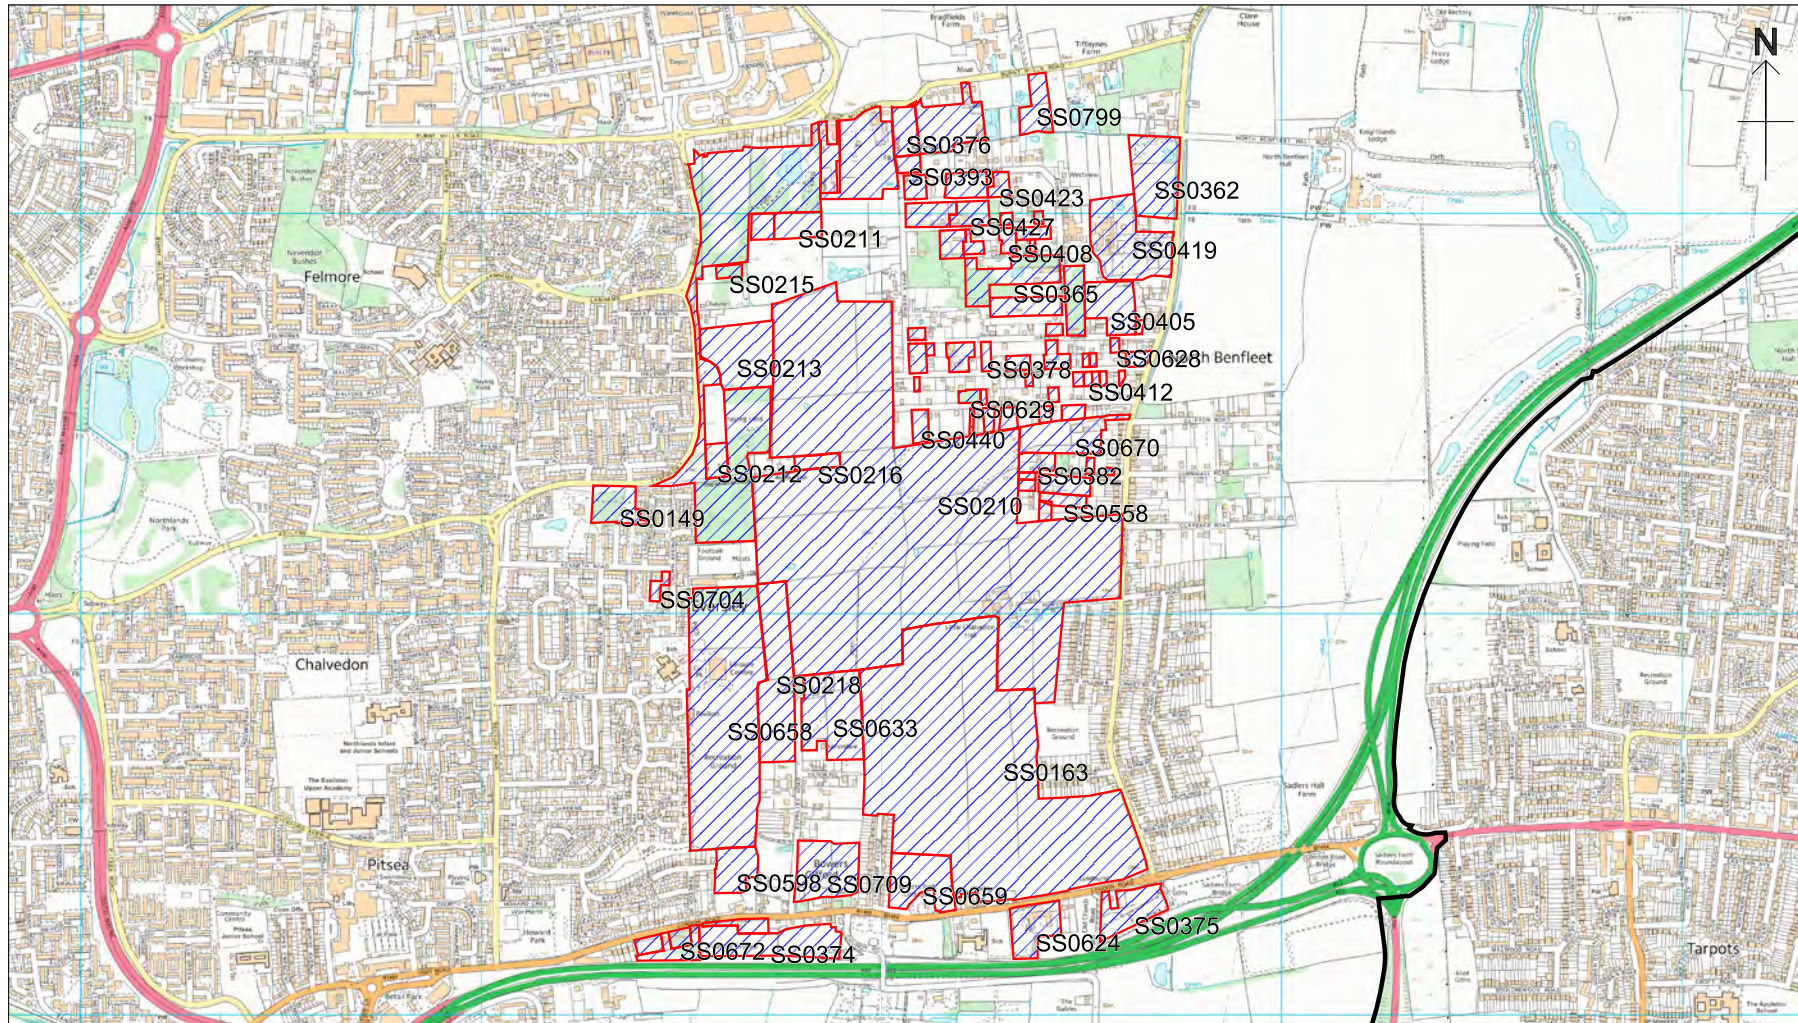

HELAA Report 2020 - Insert Map 14

Basildon Council
 BASILDON • BILLERICAY • WICKFORD

HELAA Report 2020
 Insert Map 14

 HELAA 2020 Sites

 Borough Boundary

 **Ordnance Survey**
 Licensed System Supplier

This material has been reproduced from Ordnance Survey digital map data with the permission of the Controller of Her Majesty's Stationery Office. © Crown copyright.

HELAA Report 2020 - Insert Map 15

HELAA Report 2020 - Insert Map 16

HELAA Report 2020 - Insert Map 17

HELAA Report 2020
 Insert Map 17

-  HELAA 2020 Sites
-  Borough Boundary