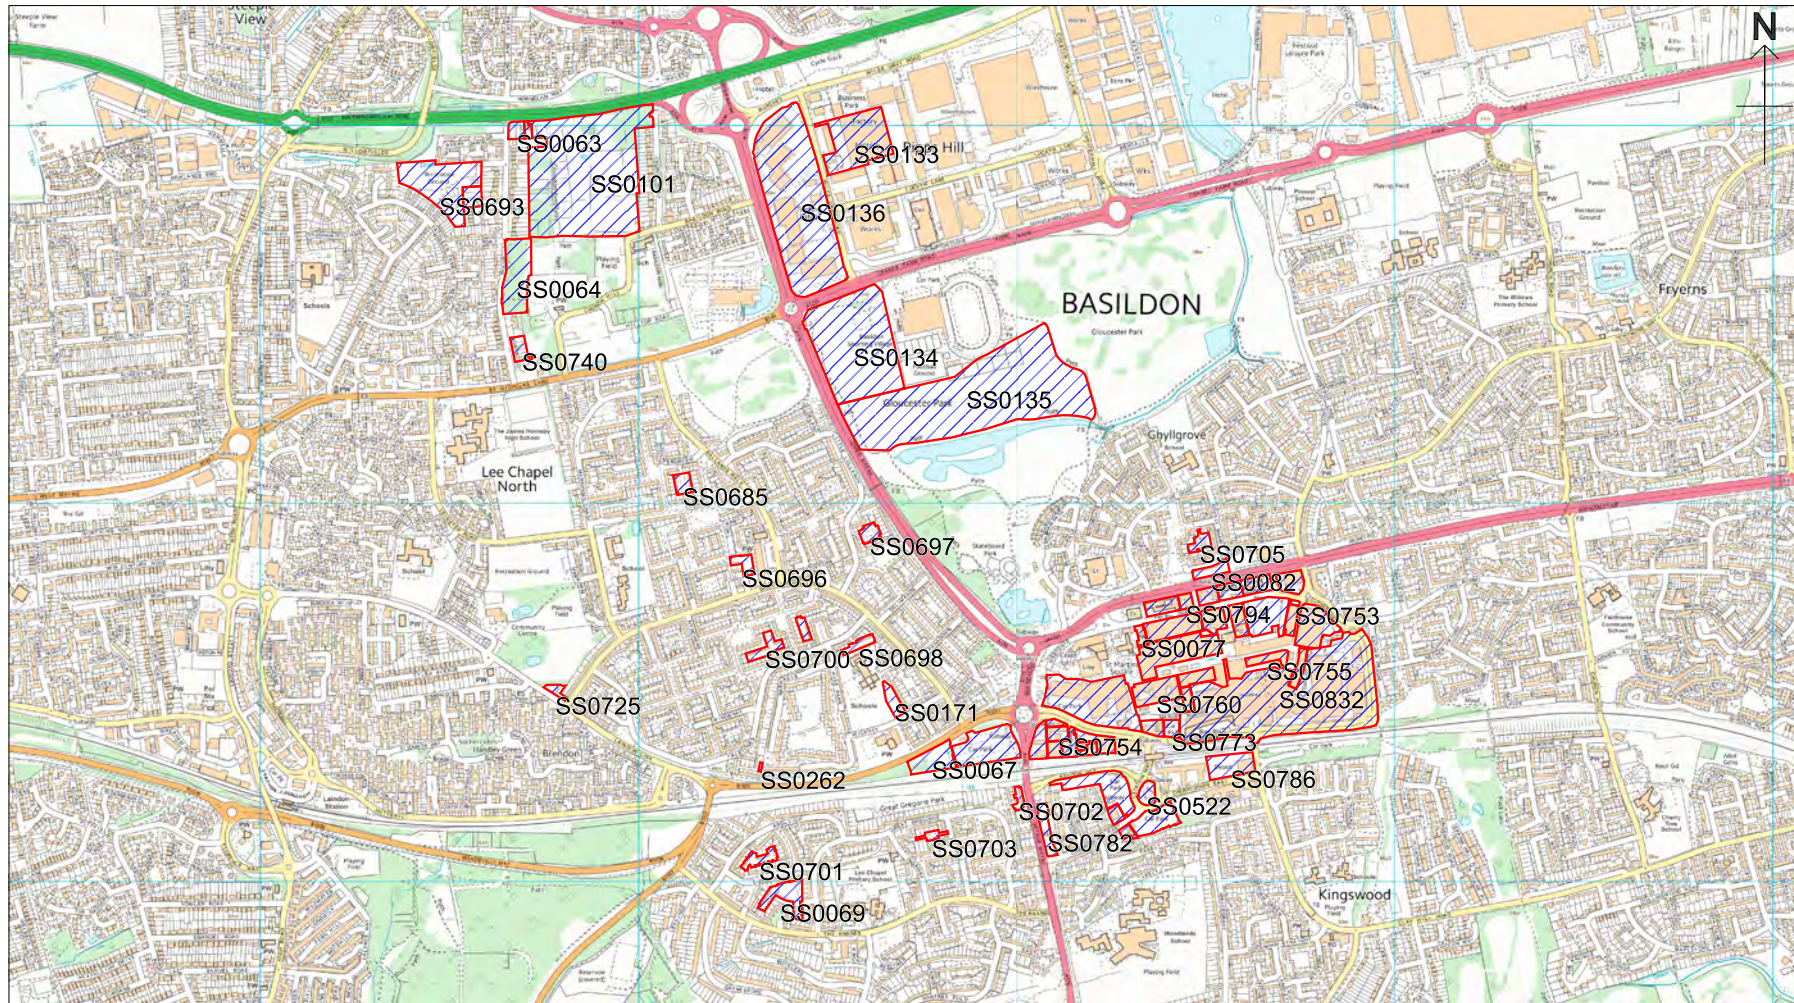

HELAA Report 2020 - Insert Map 13

Basildon Council
BASILDON • BILLERICAY • WICKFORD

HELAA Report 2020
Insert Map 13

HELAA 2020 Sites

Borough Boundary

Licensed System Supplier