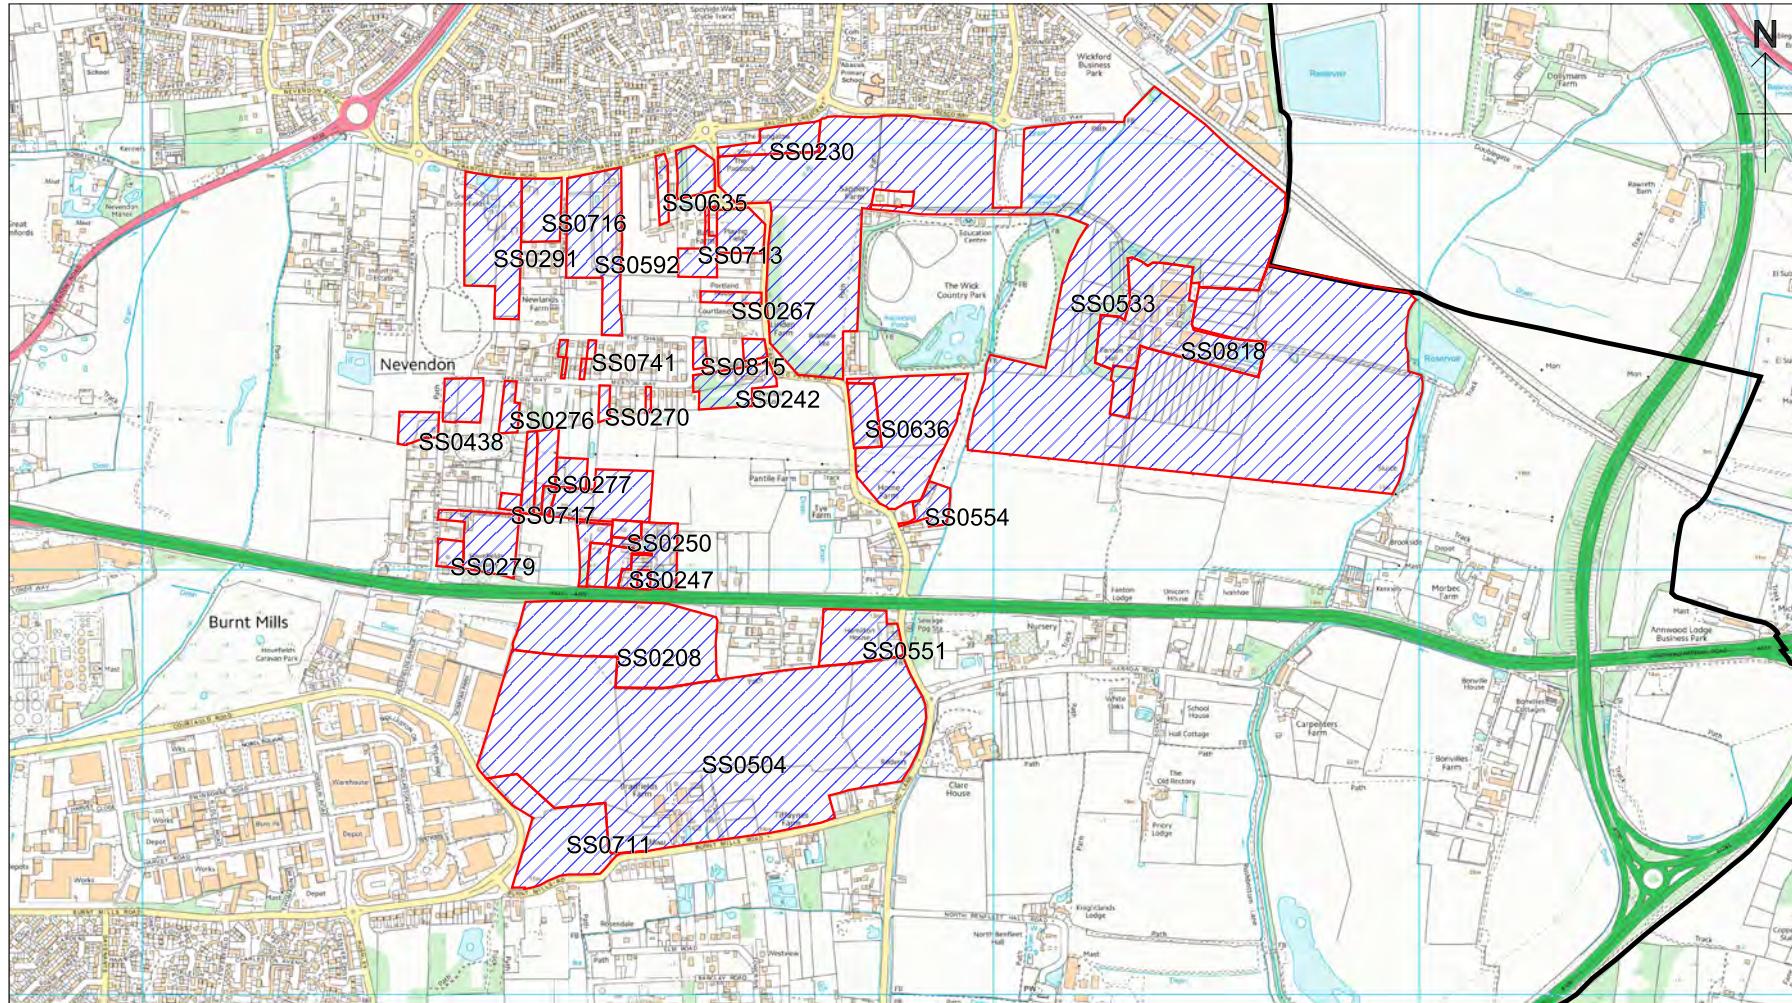

HELAA Report 2020 - Insert Map 11

HELAA Report 2020
Insert Map 11

HELAA 2020 Sites

Borough Boundary