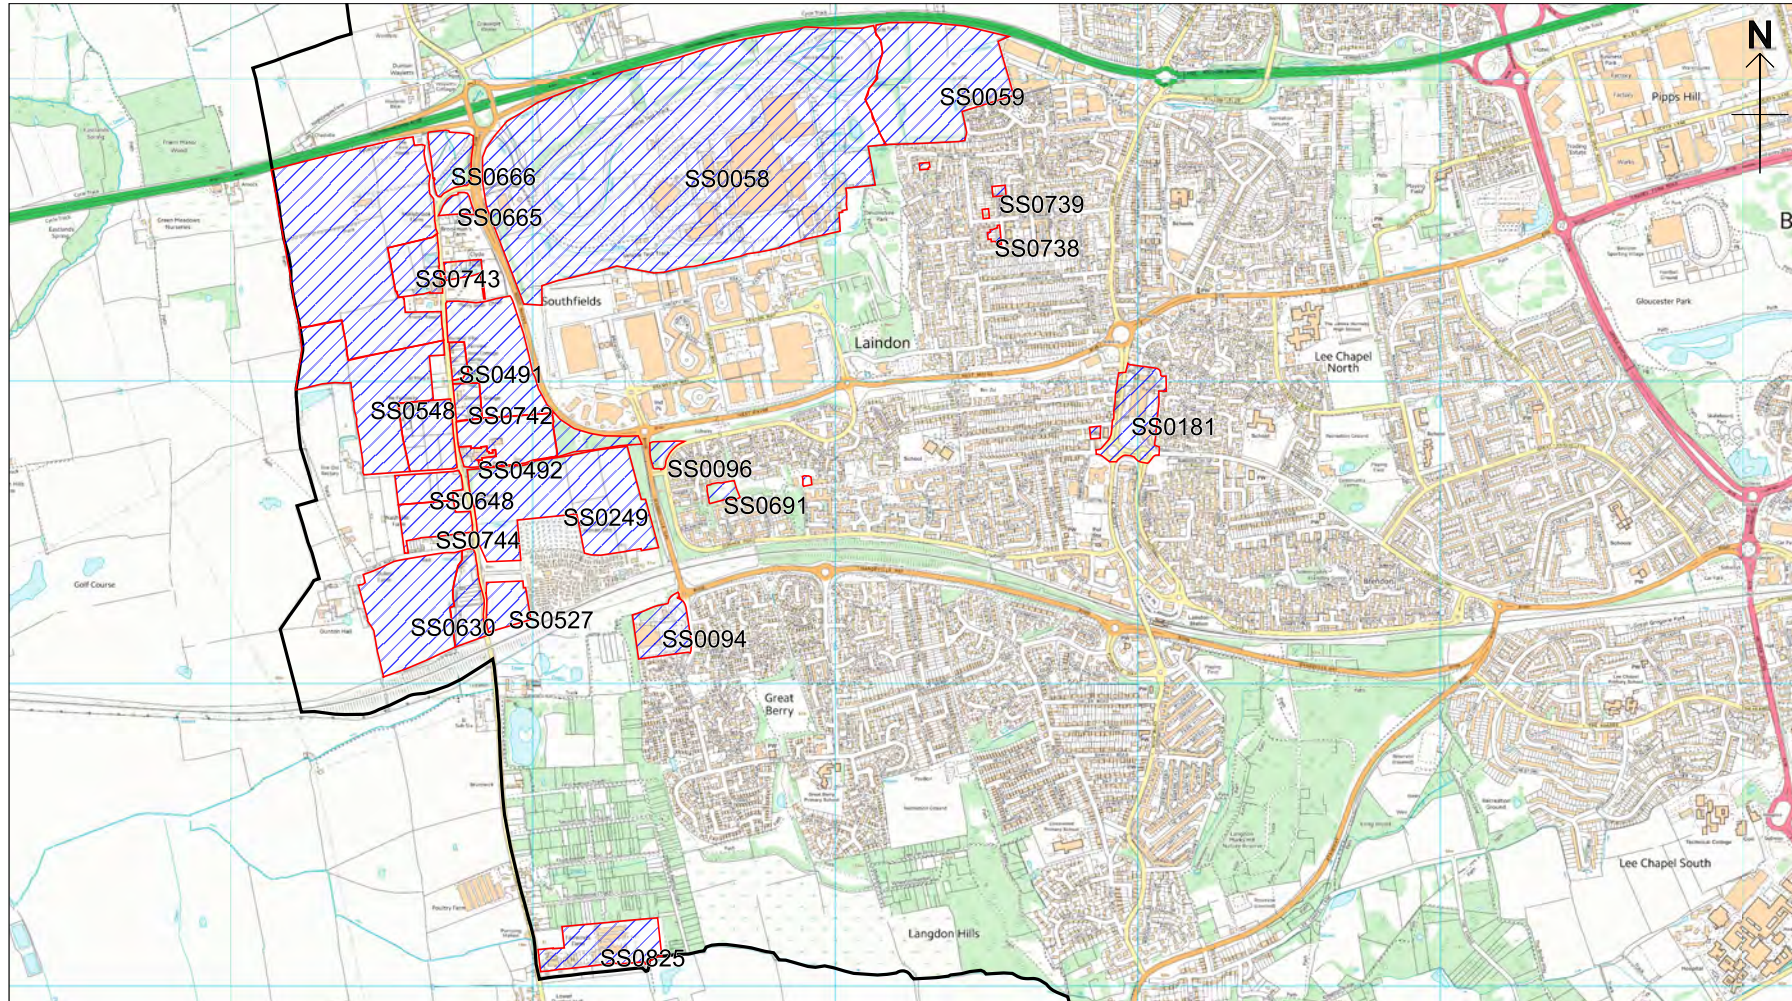

HELAA Report 2020 - Insert Map 10

HELAA Report 2020 - Insert Map 11

HELAA Report 2020
 Insert Map 11

 HELAA 2020 Sites

 Borough Boundary

This material has been reproduced from Ordnance Survey digital map data with the permission of the Controller of Her Majesty's Stationery Office. © Crown copyright.

HELAA Report 2020 - Insert Map 12

HELAA Report 2020 - Insert Map 13

Basildon Council
 BASILDON • BILLERICAY • WICKFORD

HELAA Report 2020
 Insert Map 13

 HELAA 2020 Sites

 Borough Boundary

 Licensed System Supplier

This material has been reproduced from Ordnance Survey digital map data with the permission of the Controller of Her Majesty's Stationery Office. © Crown copyright.