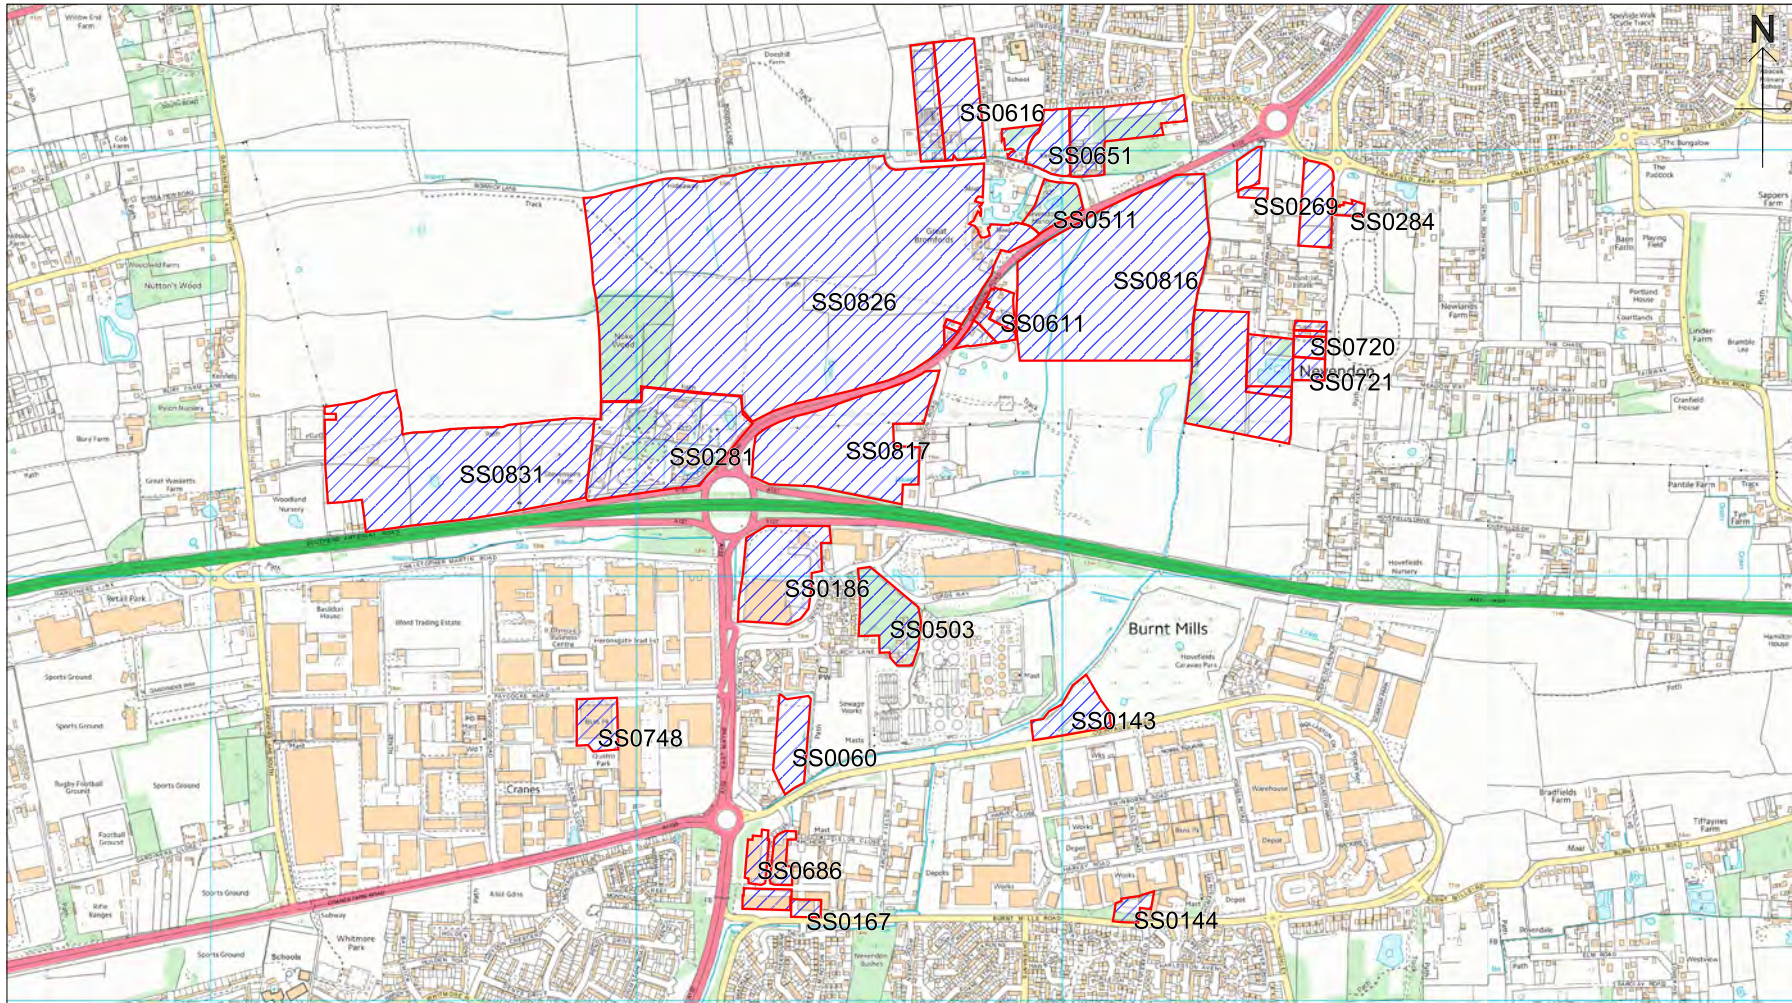

HELAA Report 2020 - Insert Map 10

HELAA Report 2020 - Insert Map 11

HELAA Report 2020
 Insert Map 11

 HELAA 2020 Sites

 Borough Boundary

This material has been reproduced from Ordnance Survey digital map data with the permission of the Controller of Her Majesty's Stationery Office. © Crown copyright.

HELAA Report 2020 - Insert Map 12

HELAA Report 2020 - Insert Map 13

Basildon Council
 BASILDON • BILLERICAY • WICKFORD

HELAA Report 2020
 Insert Map 13

 HELAA 2020 Sites

 Borough Boundary

 Licensed System Supplier

This material has been reproduced from Ordnance Survey digital map data with the permission of the Controller of Her Majesty's Stationery Office. © Crown copyright.