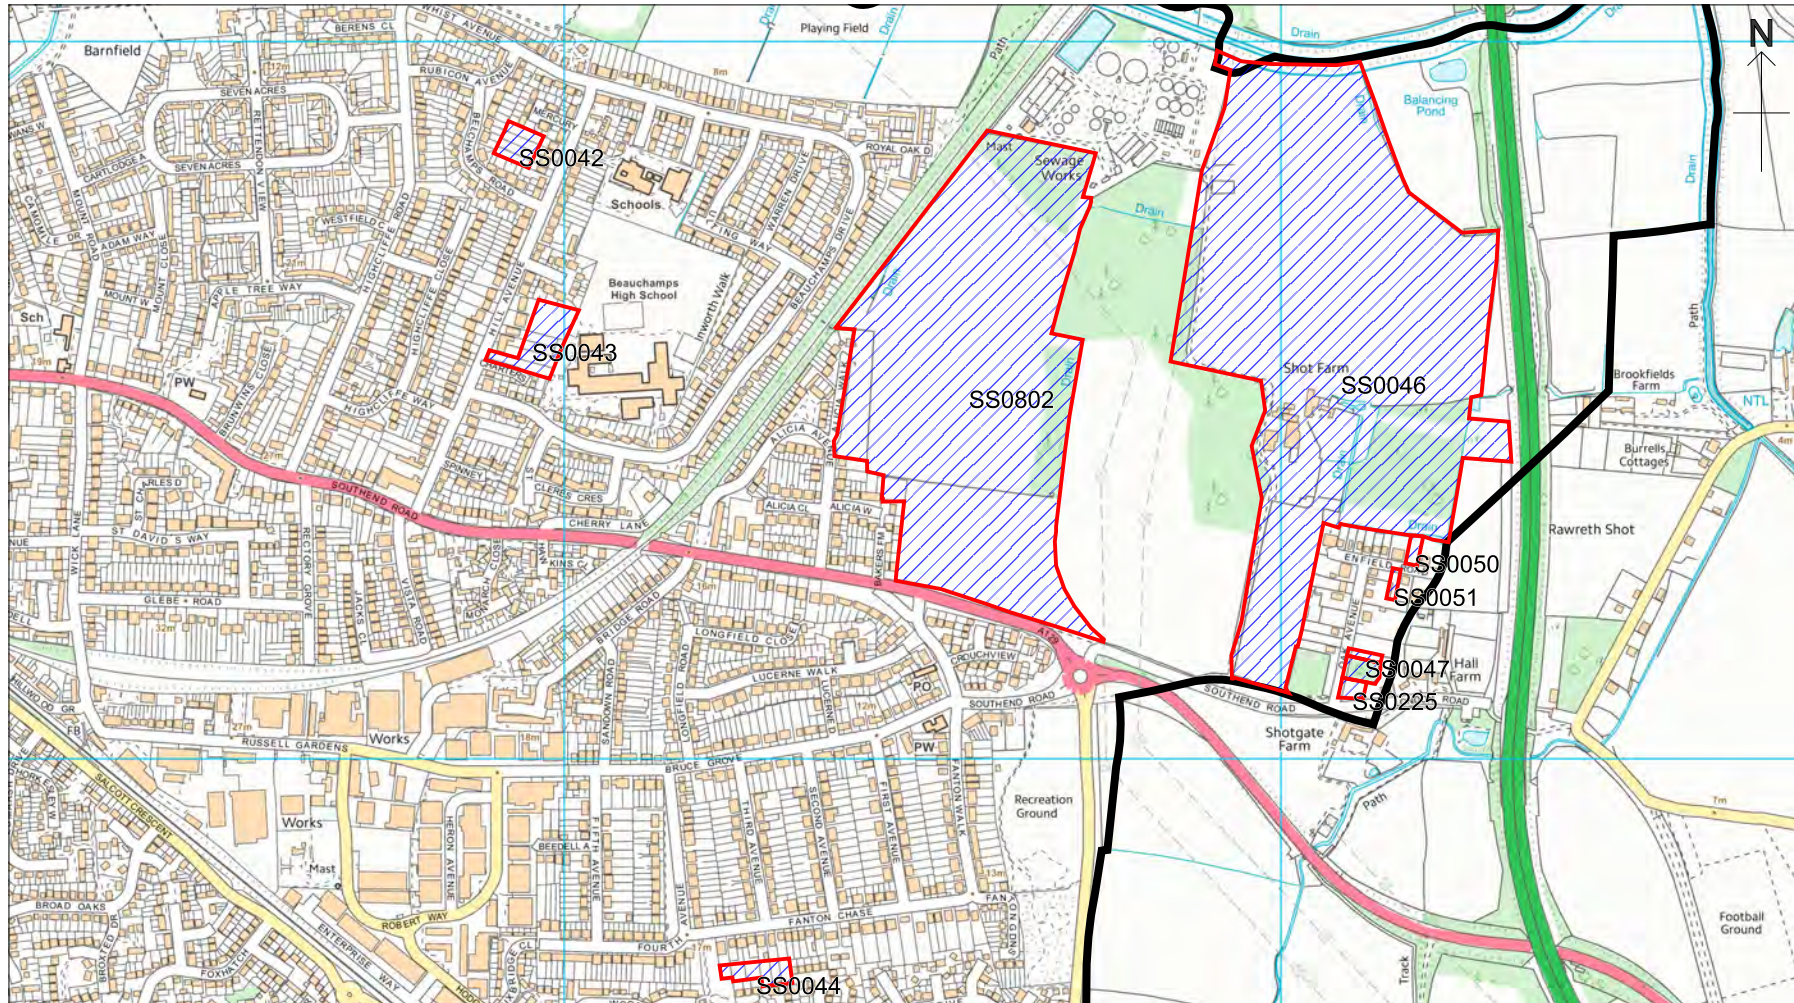

HELAA Report 2020 - Insert Map 6

Basildon Council
BASILDON • BILLERICAY • WICKFORD

HELAA Report 2020
Insert Map 6

HELAA 2020 Sites

Borough Boundary