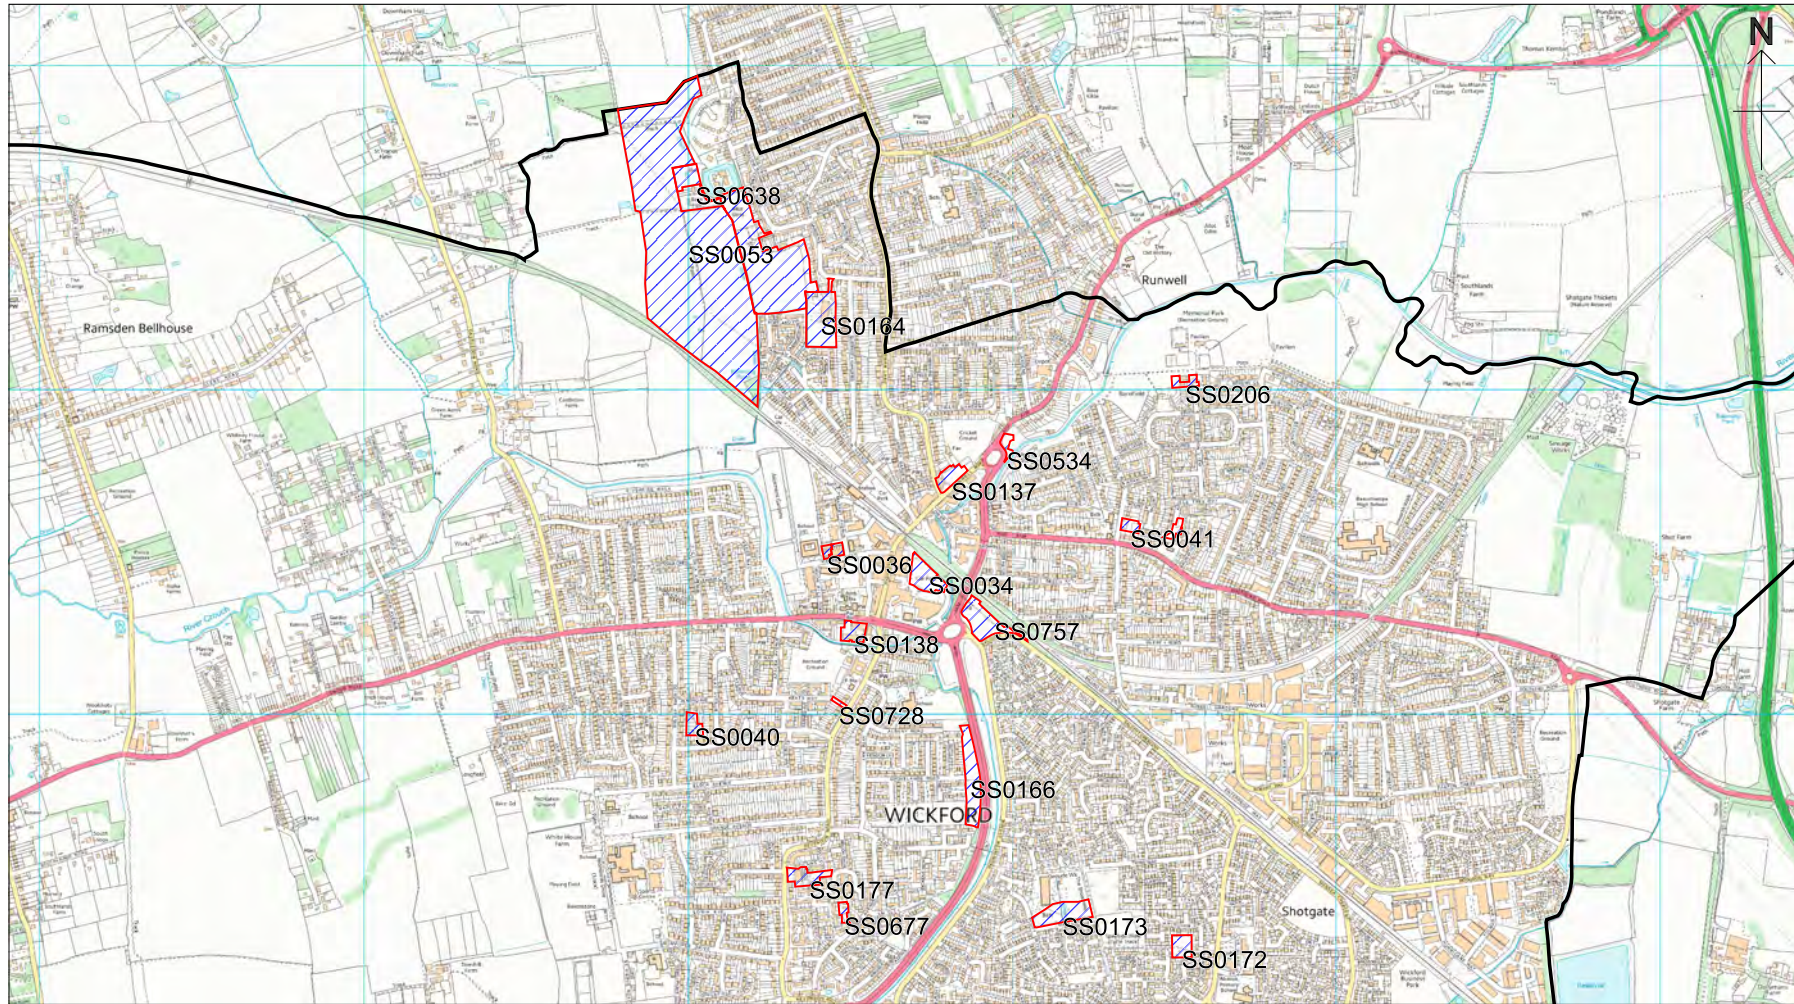

HELAA Report 2020 - Insert Map 5

HELAA Report 2020 - Insert Map 6

Basildon Council
 BASILDON • BILLERICAY • WICKFORD

HELAA Report 2020
 Insert Map 6

 HELAA 2020 Sites

 Borough Boundary

 **Ordnance Survey**
 Licensed System Supplier

This material has been reproduced from Ordnance Survey digital map data with the permission of the Controller of Her Majesty's Stationery Office. © Crown copyright.

HELAA Report 2020 - Insert Map 7

Basildon Council
 BASILDON • BILLERICAY • WICKFORD

HELAA Report 2020
 Insert Map 7

 HELAA 2020 Sites

 Borough Boundary

 **Ordnance Survey**
 Licensed System Supplier

This material has been reproduced from Ordnance Survey digital map data with the permission of the Controller of Her Majesty's Stationery Office. © Crown copyright.

HELAA Report 2020 - Insert Map 8

HELAA Report 2020
 Insert Map 8

 HELAA 2020 Sites

 Borough Boundary

HELAA Report 2020 - Insert Map 9