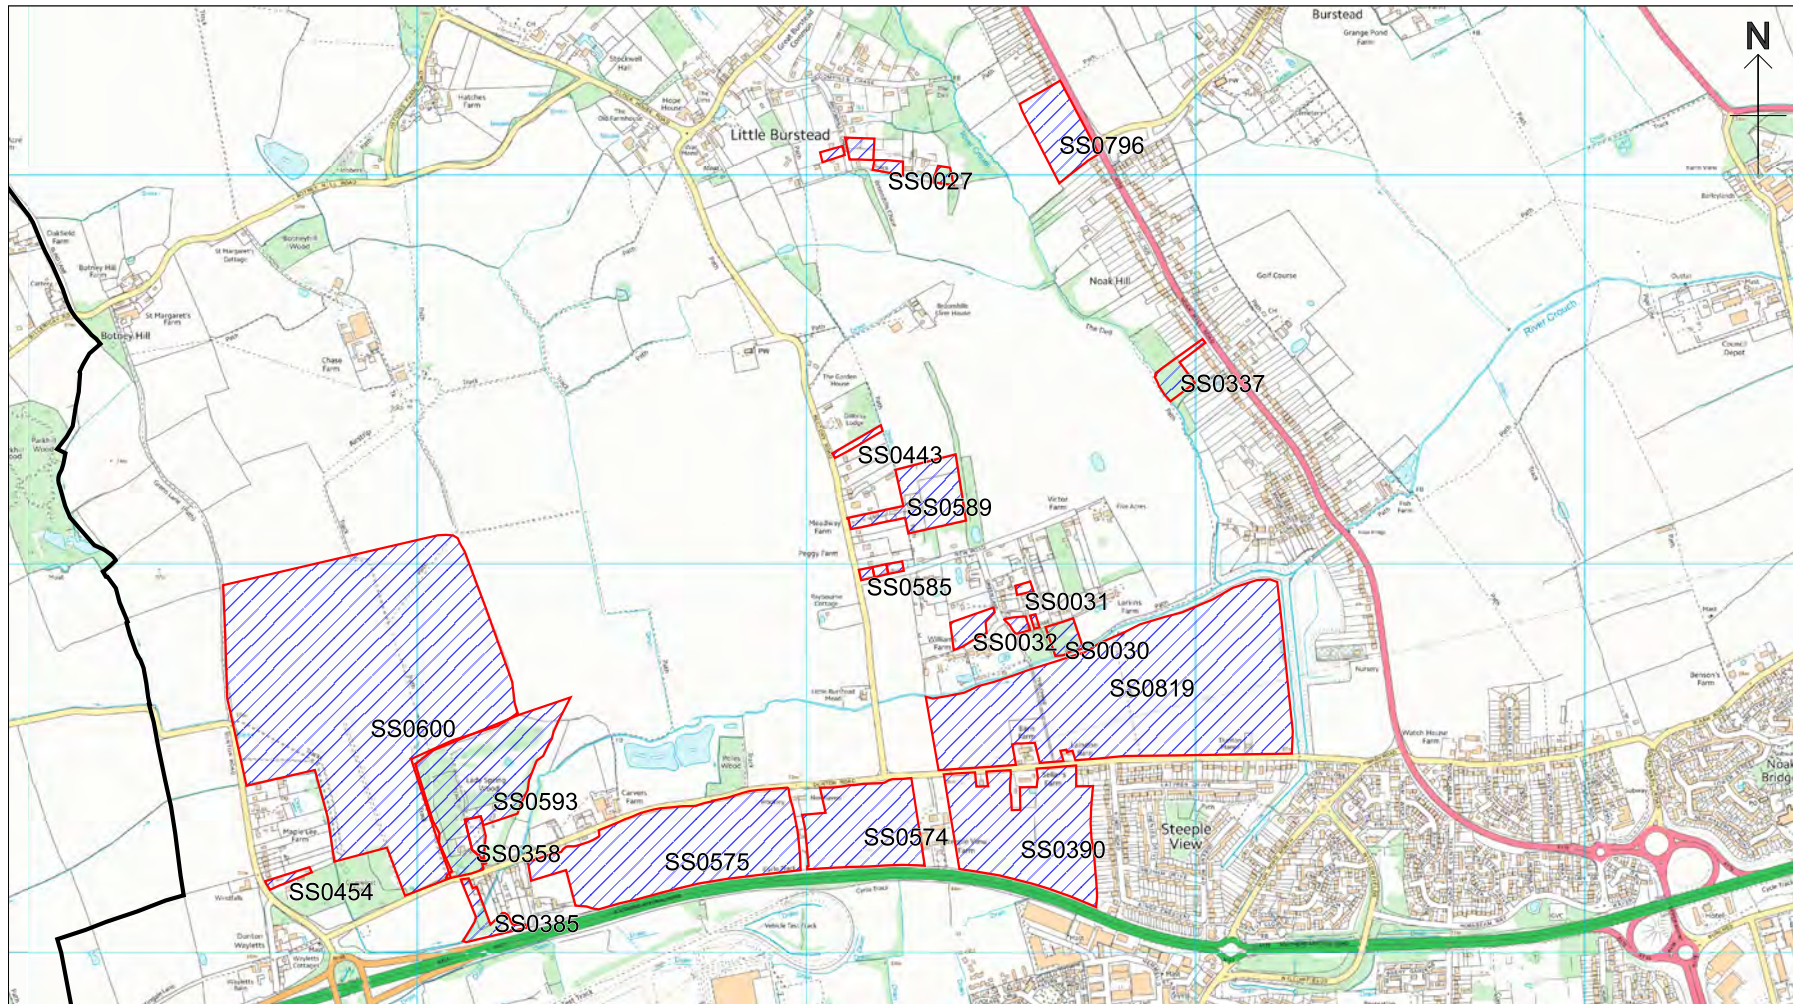

HELAA Report 2020 - Insert Map 7

Basildon Council
BASILDON • BILLERICAY • WICKFORD

HELAA Report 2020
Insert Map 7

HELAA 2020 Sites

Borough Boundary

Ordnance Survey
Licensed System Supplier