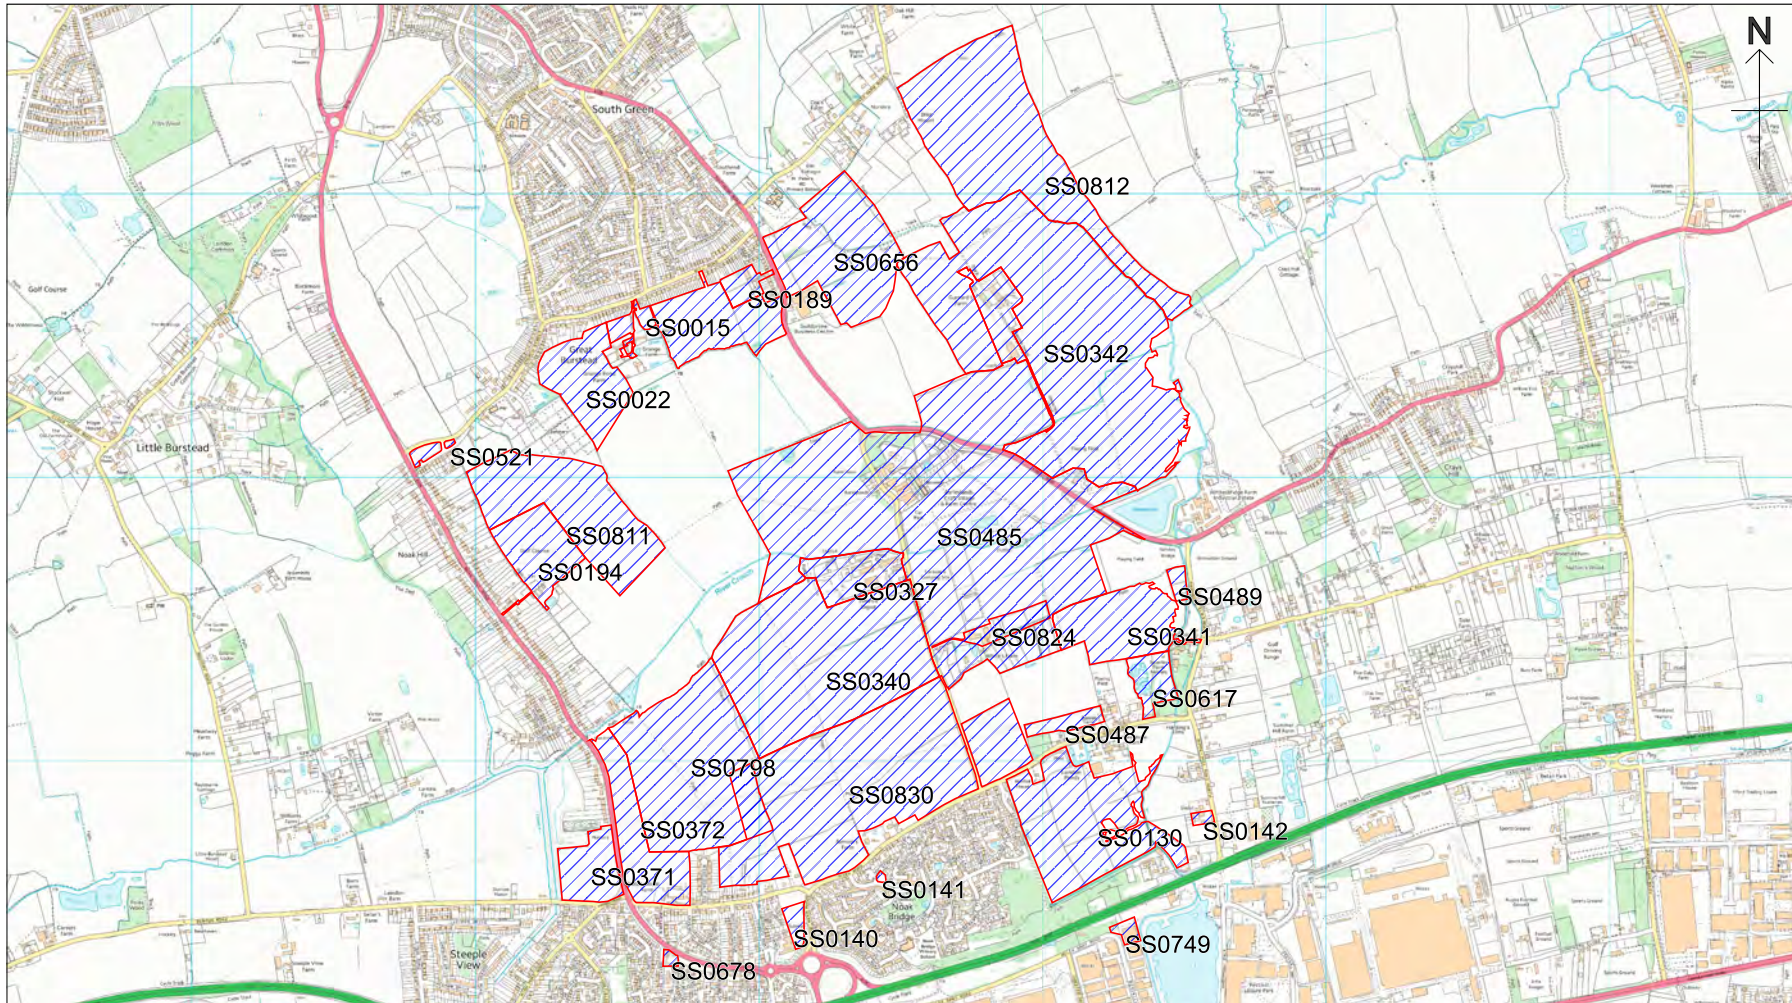

HELAA Report 2020 - Insert Map 5

HELAA Report 2020 - Insert Map 6

Basildon Council
 BASILDON • BILLERICAY • WICKFORD

HELAA Report 2020
 Insert Map 6

 HELAA 2020 Sites

 Borough Boundary

 **Ordnance Survey**
 Licensed System Supplier

This material has been reproduced from Ordnance Survey digital map data with the permission of the Controller of Her Majesty's Stationery Office. © Crown copyright.

HELAA Report 2020 - Insert Map 7

Basildon Council
 BASILDON • BILLERICAY • WICKFORD

HELAA Report 2020
 Insert Map 7

 HELAA 2020 Sites

 Borough Boundary

 **Ordnance Survey**
 Licensed System Supplier

This material has been reproduced from Ordnance Survey digital map data with the permission of the Controller of Her Majesty's Stationery Office. © Crown copyright.

HELAA Report 2020 - Insert Map 8

HELAA Report 2020
 Insert Map 8

 HELAA 2020 Sites

 Borough Boundary

HELAA Report 2020 - Insert Map 9